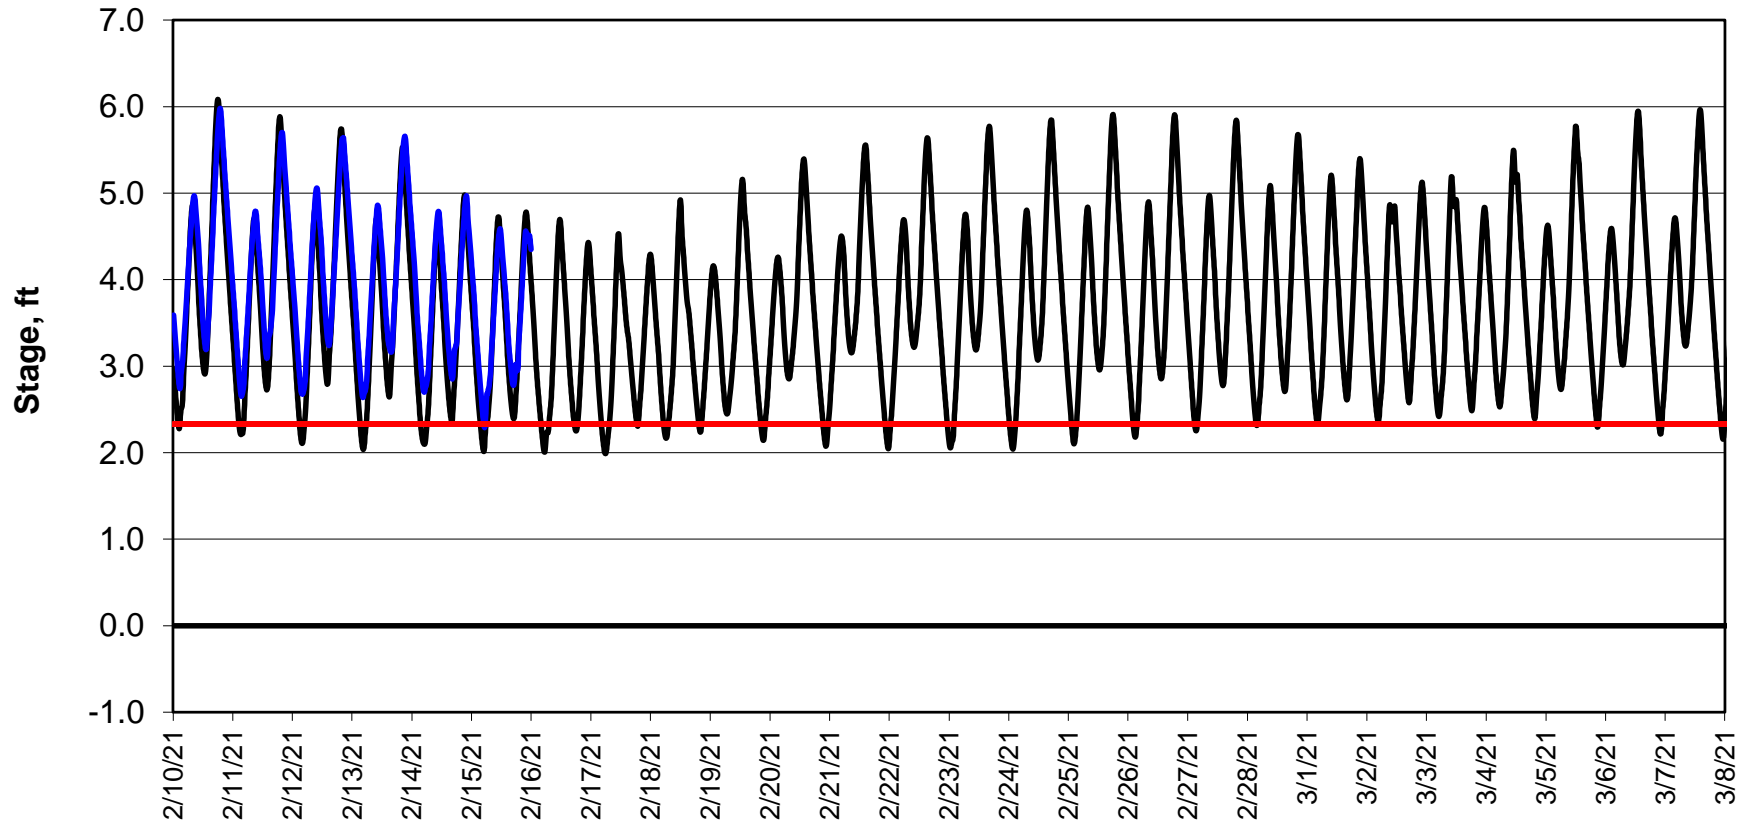

Forecasted Stage @ West of Union Island/Channel 218

Simulation Period 2/10/2021 thru 3/8/2021

Forecasted Stage Middle River @ Howard Road

Simulation Period 2/10/2021 thru 3/8/2021

Forecasted Stage @ Old River @ Tracy Road

Simulation Period 2/10/2021 thru 3/8/2021

Forecasted Stage @ Doughty Ct/Channel 205

Simulation Period 2/10/2021 thru 3/8/2021

Forecasted Stage @ East End of Grant Line Canal/Channel 204

Simulation Period 2/10/2021 thru 3/8/2021