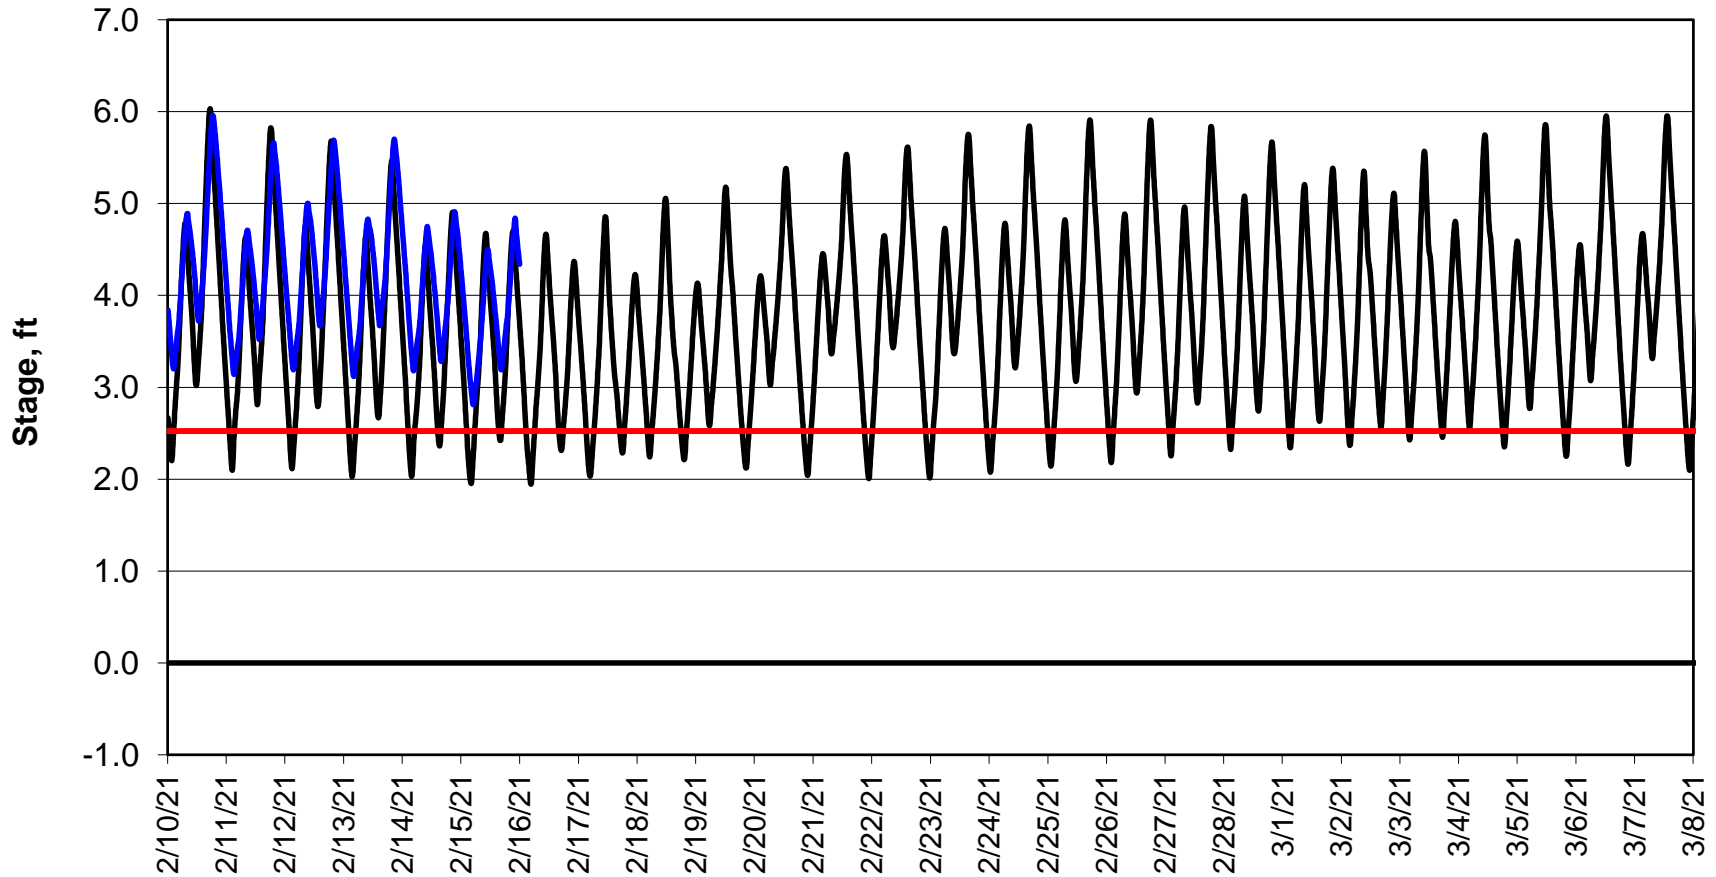

Forecasted Stage @ West of Union Island/Channel 218

Simulation Period 2/10/2021 thru 3/8/2021

Forecasted Stage Middle River @ Howard Road

Simulation Period 2/10/2021 thru 3/8/2021

Forecasted Stage @ Old River @ Tracy Road

Simulation Period 2/10/2021 thru 3/8/2021

Forecasted Stage @ Doughty Ct/Channel 205

Simulation Period 2/10/2021 thru 3/8/2021

Forecasted Stage @ East End of Grant Line Canal/Channel 204

Simulation Period 2/10/2021 thru 3/8/2021