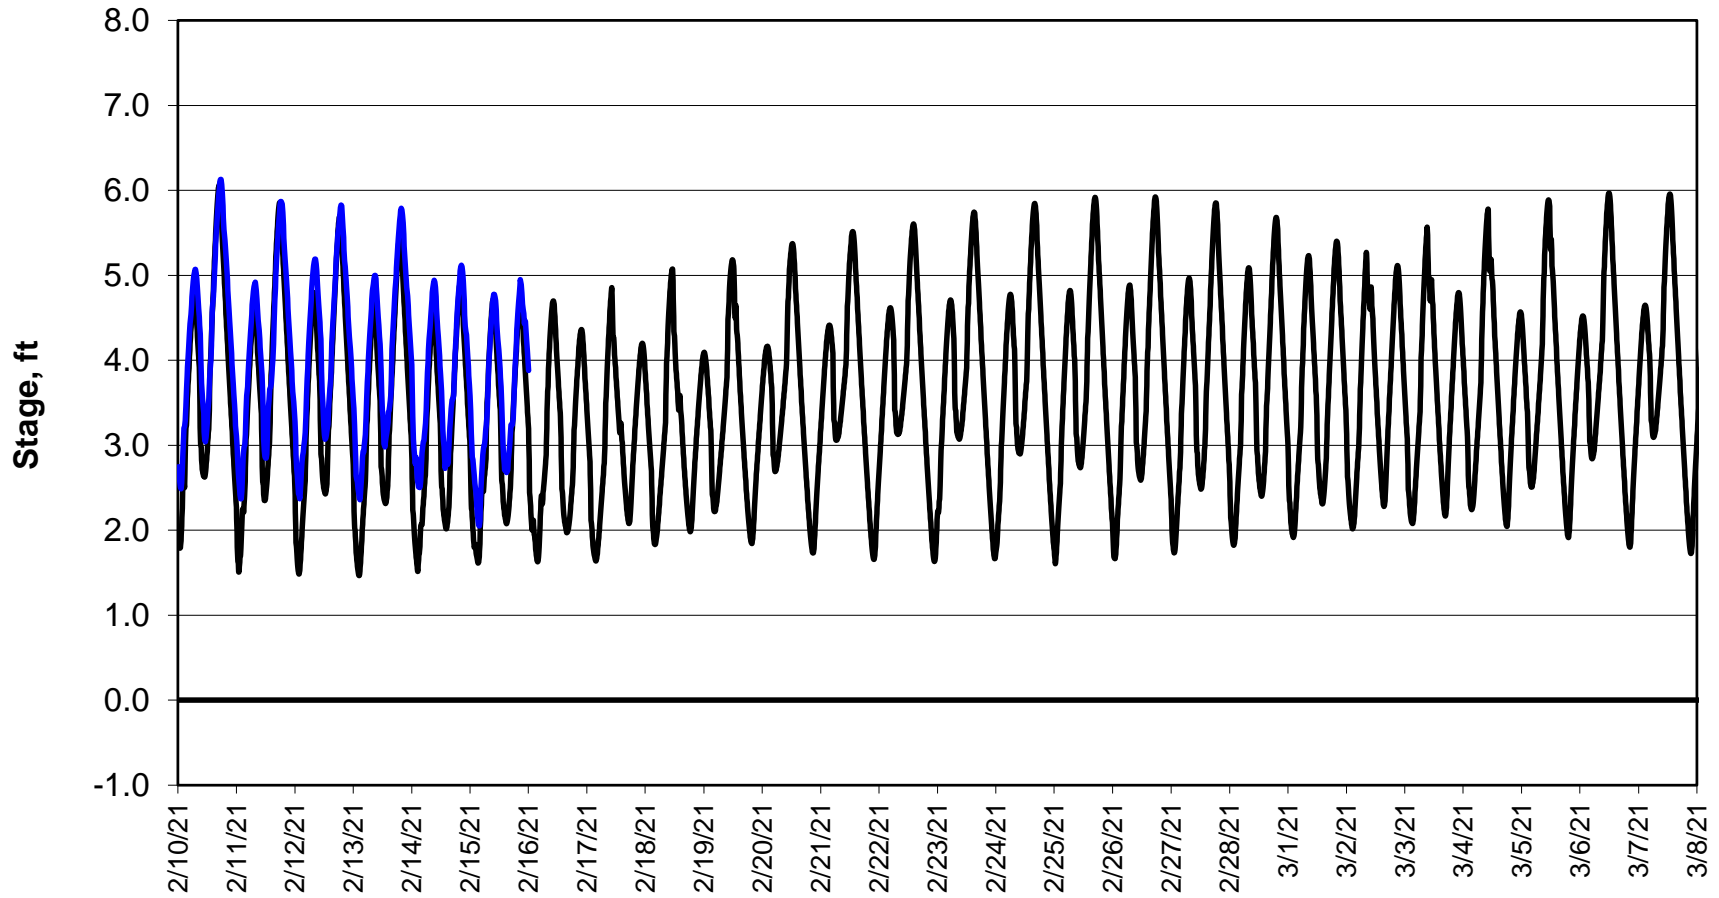

Forecasted Stage @ West of Union Island/Channel 218

Simulation Period 2/10/2021 thru 3/8/2021

Forecasted Stage Middle River @ Howard Road

Simulation Period 2/10/2021 thru 3/8/2021

Forecasted Stage @ Old River @ Tracy Road

Simulation Period 2/10/2021 thru 3/8/2021

Forecasted Stage @ Doughty Ct/Channel 205

Simulation Period 2/10/2021 thru 3/8/2021

Forecasted Stage @ East End of Grant Line Canal/Channel 204

Simulation Period 2/10/2021 thru 3/8/2021