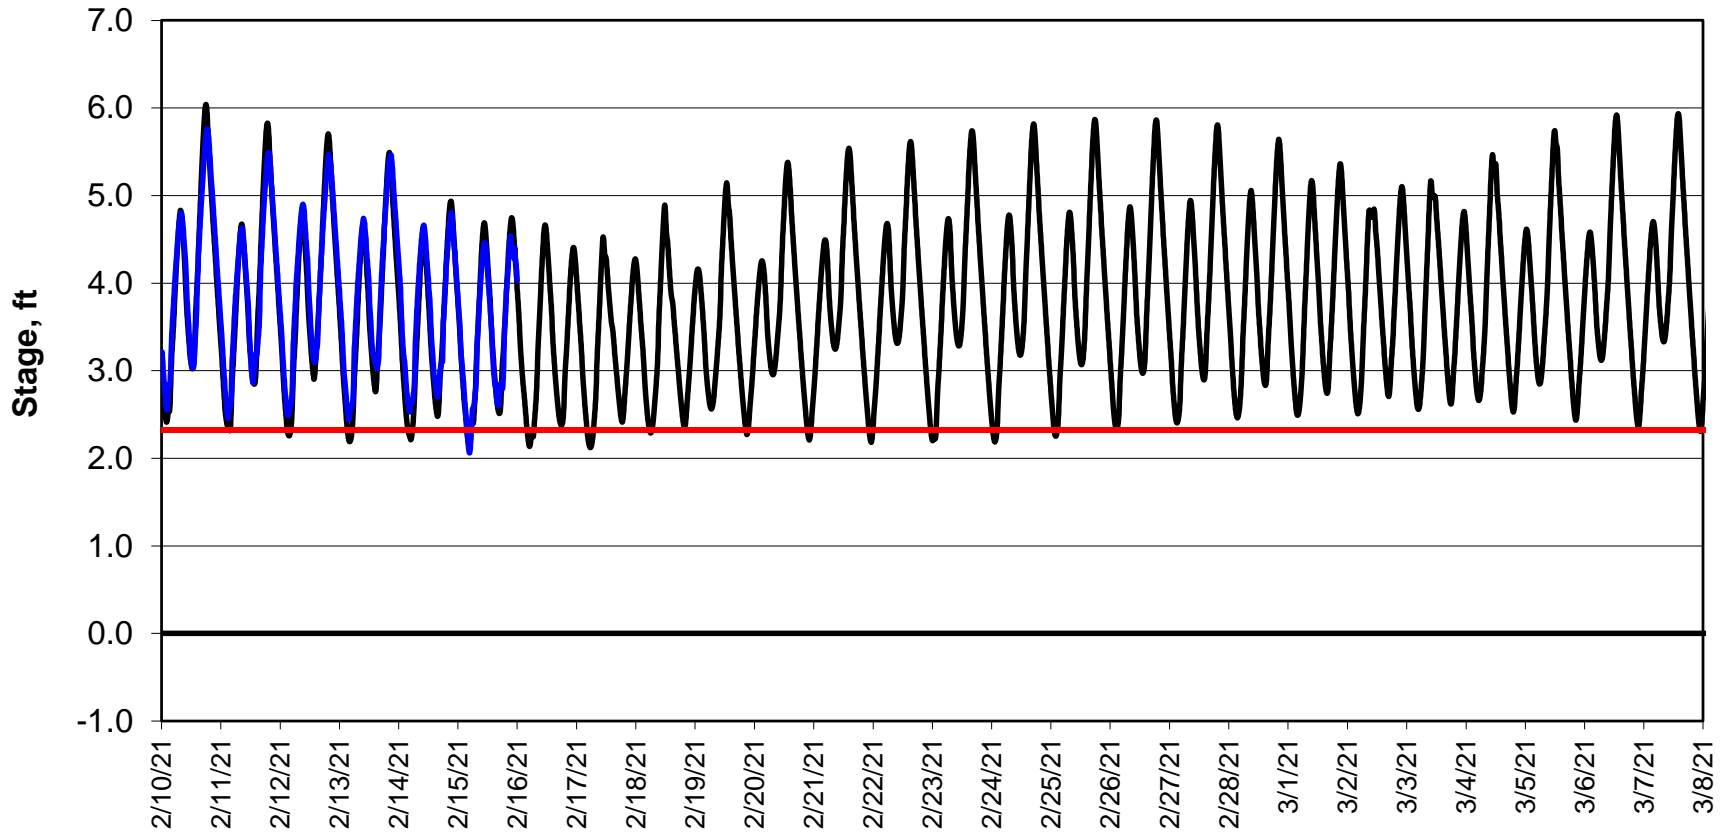

Forecasted Stage @ West of Union Island/Channel 218

Simulation Period 2/10/2021 thru 3/8/2021

Forecasted Stage Middle River @ Howard Road

Simulation Period 2/10/2021 thru 3/8/2021

Forecasted Stage @ Old River @ Tracy Road

Simulation Period 2/10/2021 thru 3/8/2021

Forecasted Stage @ Doughty Ct/Channel 205

Simulation Period 2/10/2021 thru 3/8/2021

Forecasted Stage @ East End of Grant Line Canal/Channel 204

Simulation Period 2/10/2021 thru 3/8/2021