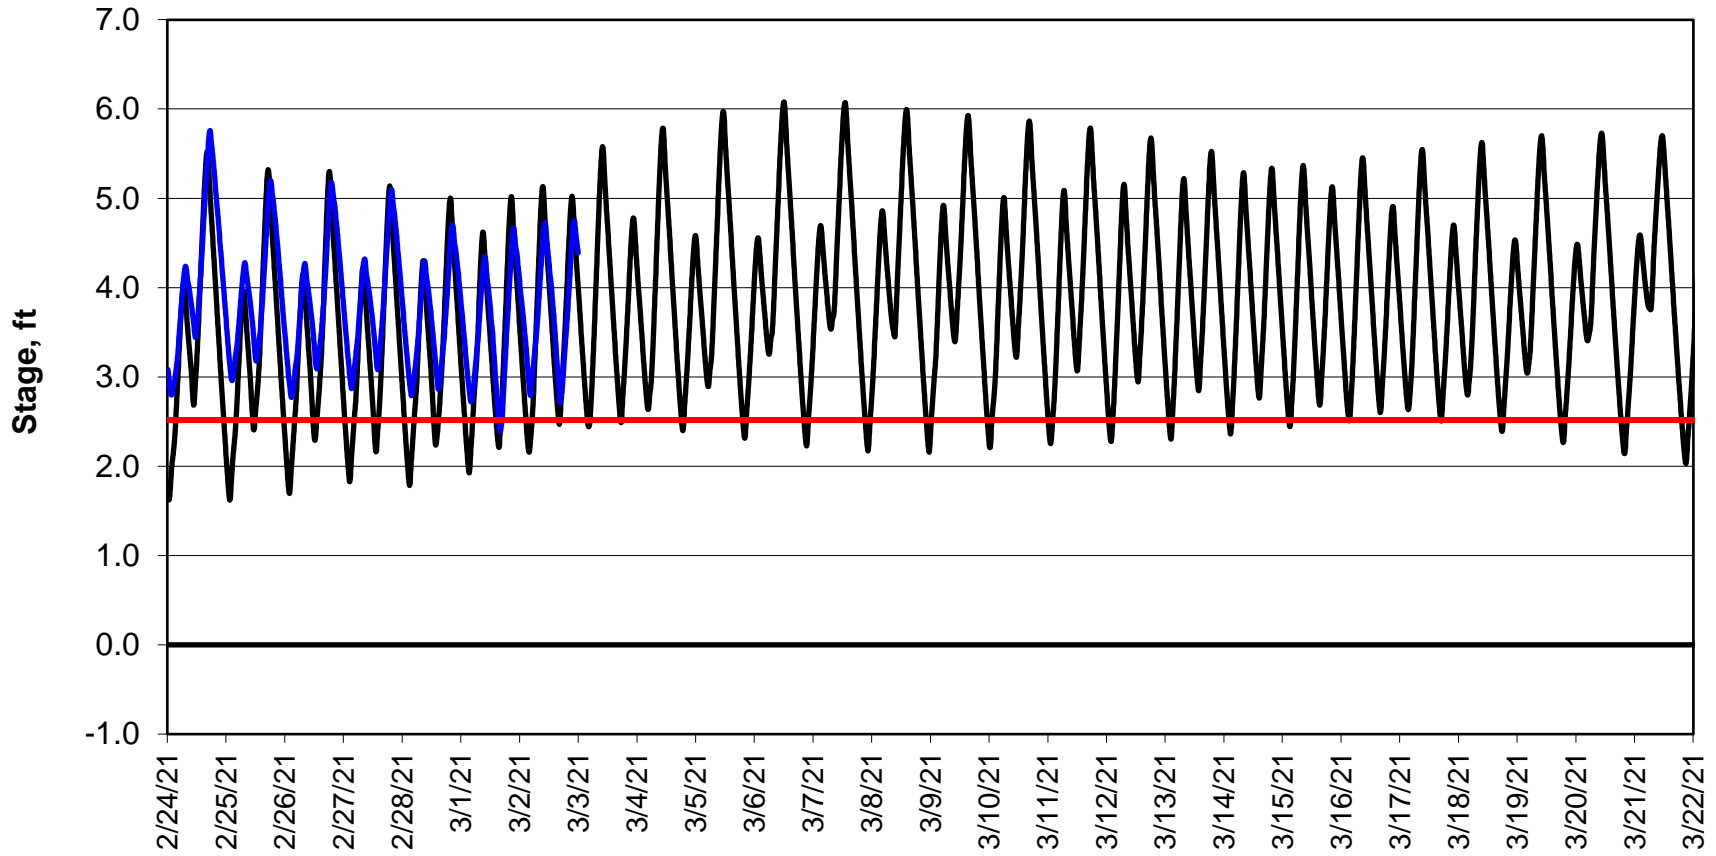

Forecasted Stage @ West of Union Island/Channel 218

Simulation Period 2/24/2021 thru 3/22/2021

Forecasted Stage Middle River @ Howard Road

Simulation Period 2/24/2021 thru 3/22/2021

Forecasted Stage @ Old River @ Tracy Road

Simulation Period 2/24/2021 thru 3/22/2021

Forecasted Stage @ Doughty Ct/Channel 205

Simulation Period 2/24/2021 thru 3/22/2021

Forecasted Stage @ East End of Grant Line Canal/Channel 204

Simulation Period 2/24/2021 thru 3/22/2021