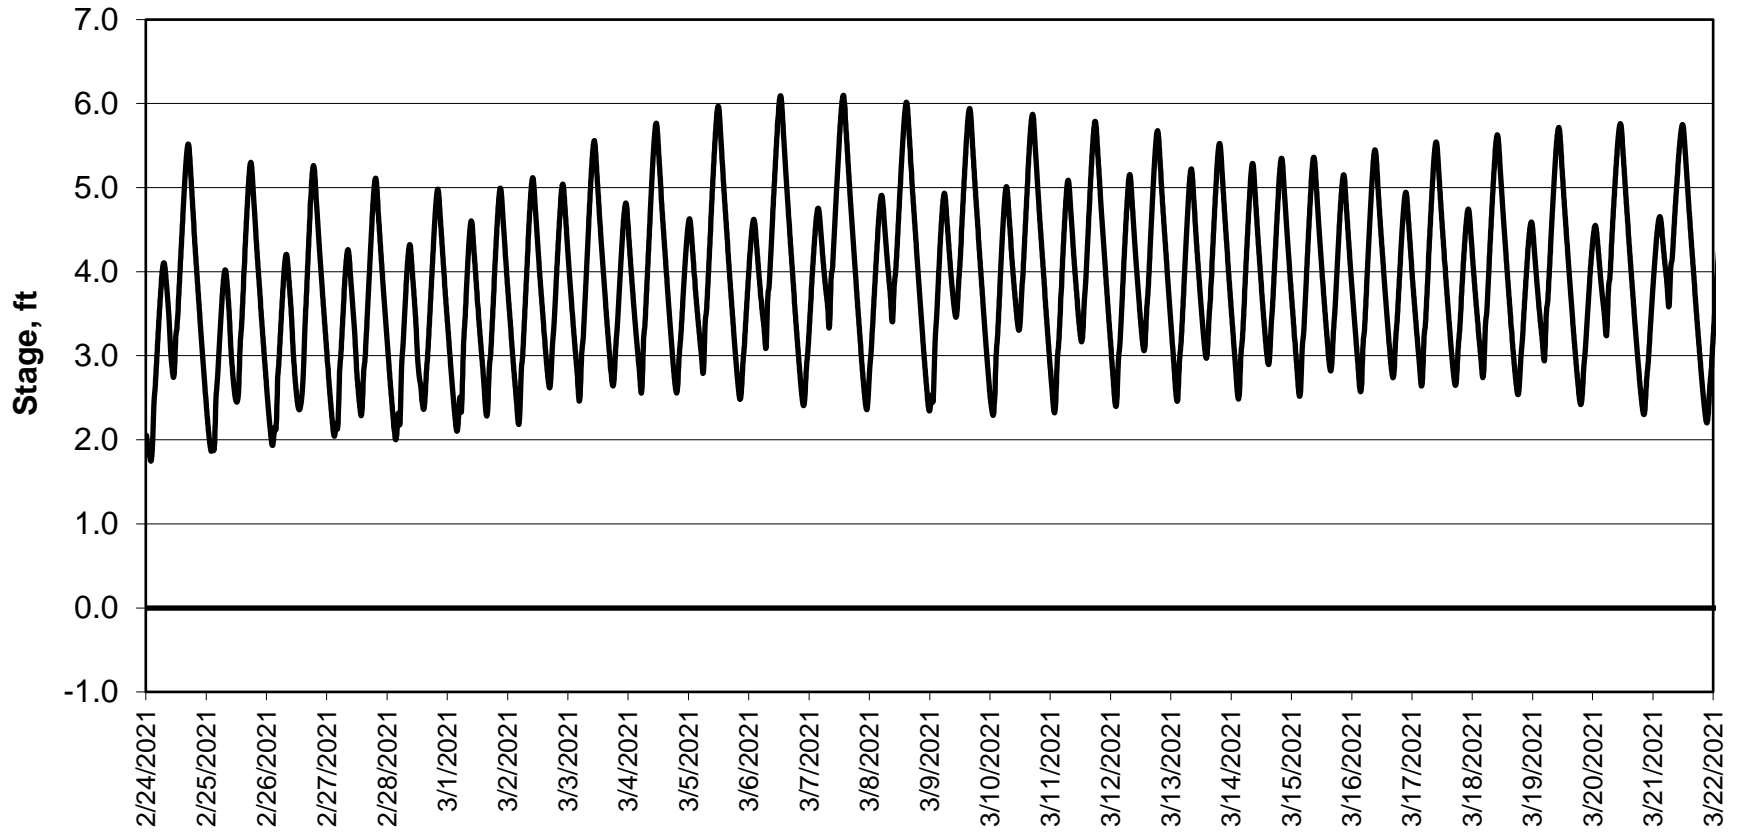

Simulation Period 2/24/2021 thru 3/22/2021

Forecasted Stage @ Doughty Ct/Channel 205

Simulation Period 2/24/2021 thru 3/22/2021

Forecasted Stage @ East End of Grant Line Canal/Channel 204

Simulation Period 2/24/2021 thru 3/22/2021