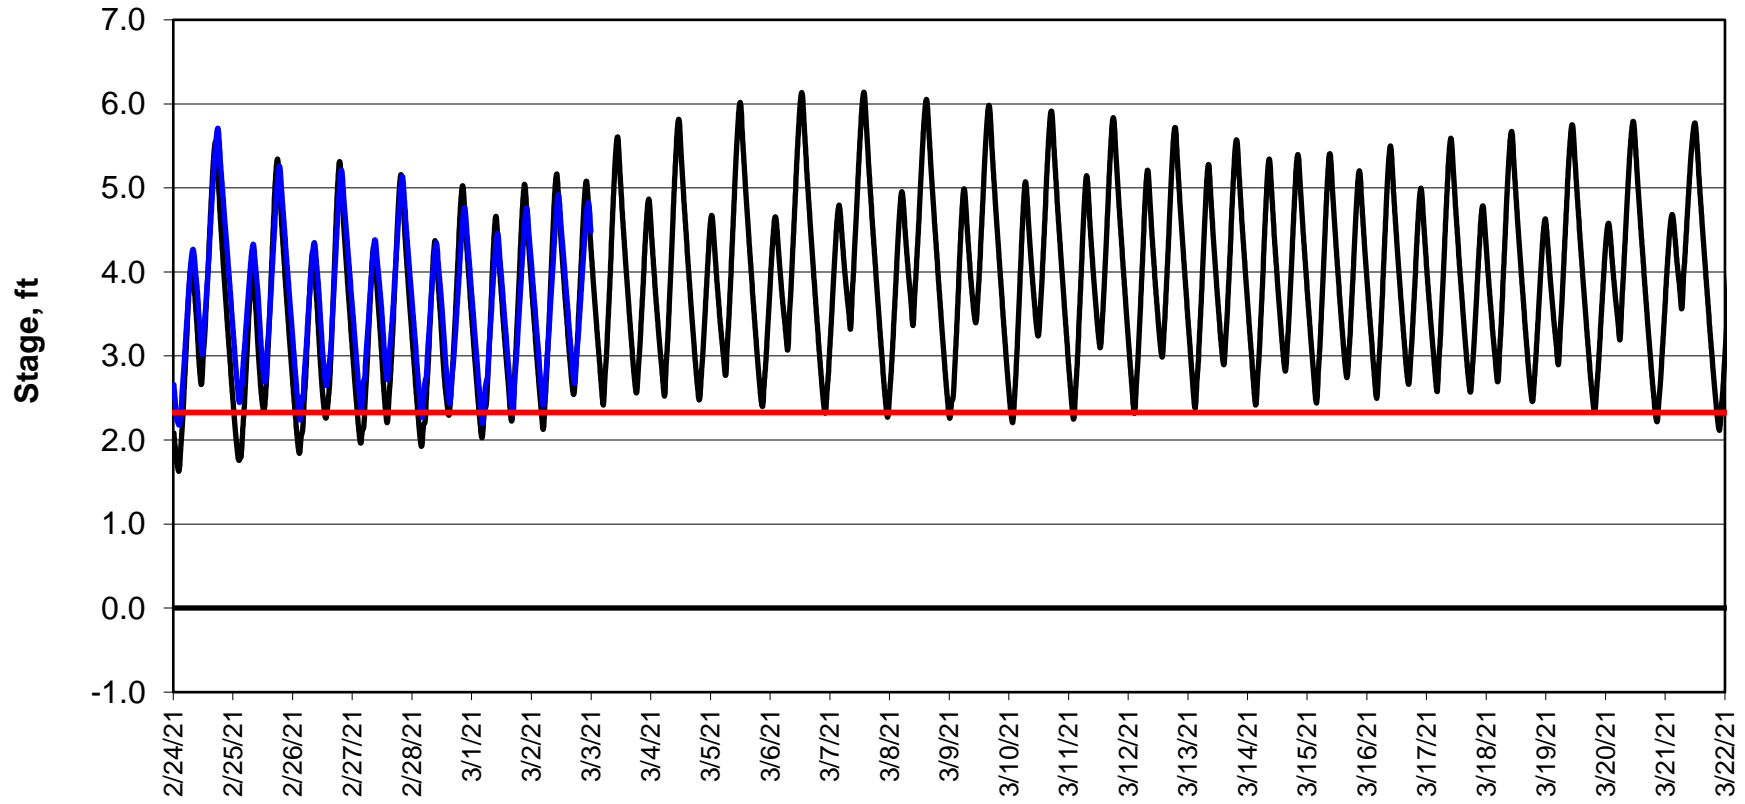

Forecasted Stage @ West of Union Island/Channel 218

Simulation Period 2/24/2021 thru 3/22/2021

Forecasted Stage Middle River @ Howard Road

Simulation Period 2/24/2021 thru 3/22/2021

Forecasted Stage @ Old River @ Tracy Road

Simulation Period 2/24/2021 thru 3/22/2021

Forecasted Stage @ Doughty Ct/Channel 205

Simulation Period 2/24/2021 thru 3/22/2021

Forecasted Stage @ East End of Grant Line Canal/Channel 204

Simulation Period 2/24/2021 thru 3/22/2021