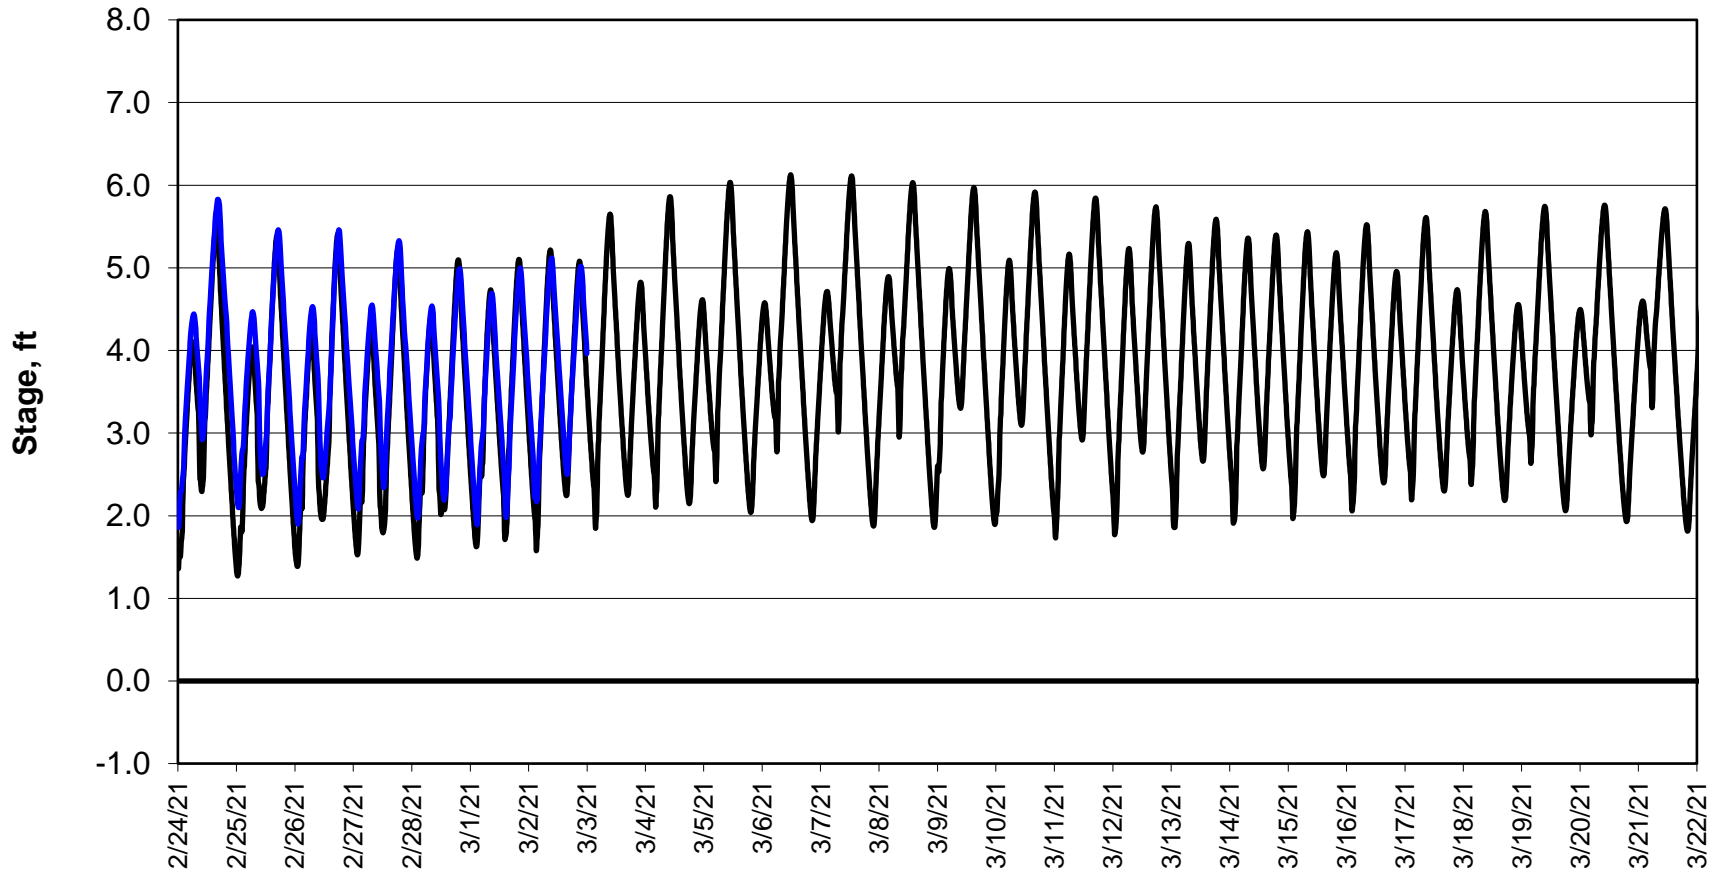

Forecasted Stage @ West of Union Island/Channel 218

Simulation Period 2/24/2021 thru 3/22/2021

Forecasted Stage Middle River @ Howard Road

Simulation Period 2/24/2021 thru 3/22/2021

Forecasted Stage @ Old River @ Tracy Road

Simulation Period 2/24/2021 thru 3/22/2021

Forecasted Stage @ Doughty Ct/Channel 205

Simulation Period 2/24/2021 thru 3/22/2021

Forecasted Stage @ East End of Grant Line Canal/Channel 204

Simulation Period 2/24/2021 thru 3/22/2021