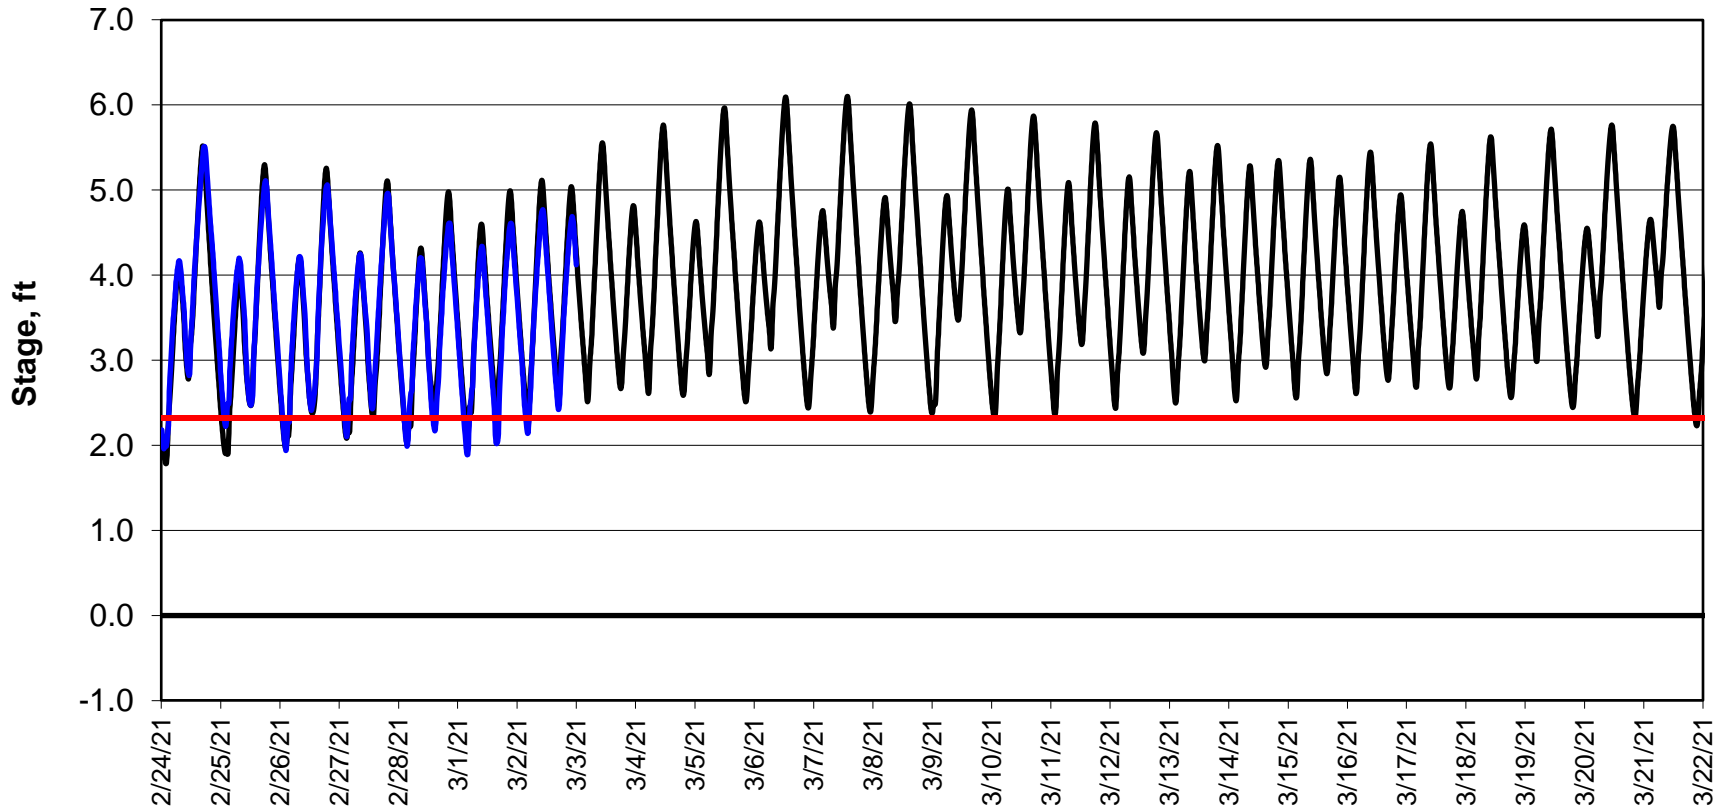

Forecasted Stage @ West of Union Island/Channel 218

Simulation Period 2/24/2021 thru 3/22/2021

Forecasted Stage Middle River @ Howard Road

Simulation Period 2/24/2021 thru 3/22/2021

Forecasted Stage @ Old River @ Tracy Road

Simulation Period 2/24/2021 thru 3/22/2021

Forecasted Stage @ Doughty Ct/Channel 205

Simulation Period 2/24/2021 thru 3/22/2021

Forecasted Stage @ East End of Grant Line Canal/Channel 204

Simulation Period 2/24/2021 thru 3/22/2021