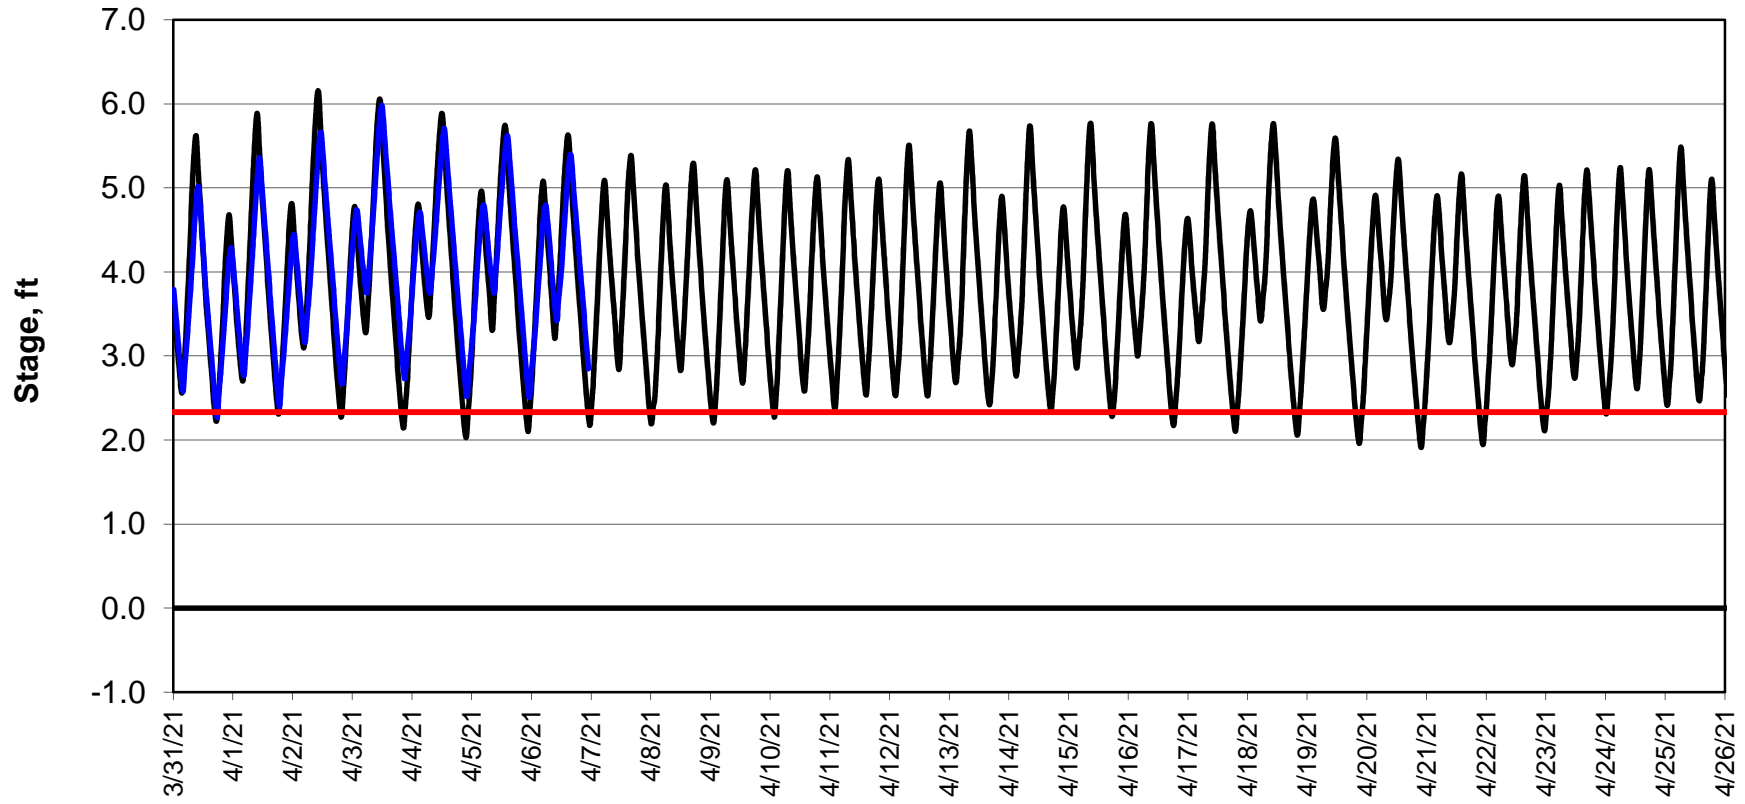

Forecasted Stage @ West of Union Island/Channel 218

Simulation Period 3/31/2021 thru 4/26/2021

Forecasted Stage Middle River @ Howard Road

Simulation Period 3/31/2021 thru 4/26/2021

Forecasted Stage @ Old River @ Tracy Road

Simulation Period 3/31/2021 thru 4/26/2021

Forecasted Stage @ Doughty Ct/Channel 205

Simulation Period 3/31/2021 thru 4/26/2021

Forecasted Stage @ East End of Grant Line Canal/Channel 204

Simulation Period 3/31/2021 thru 4/26/2021