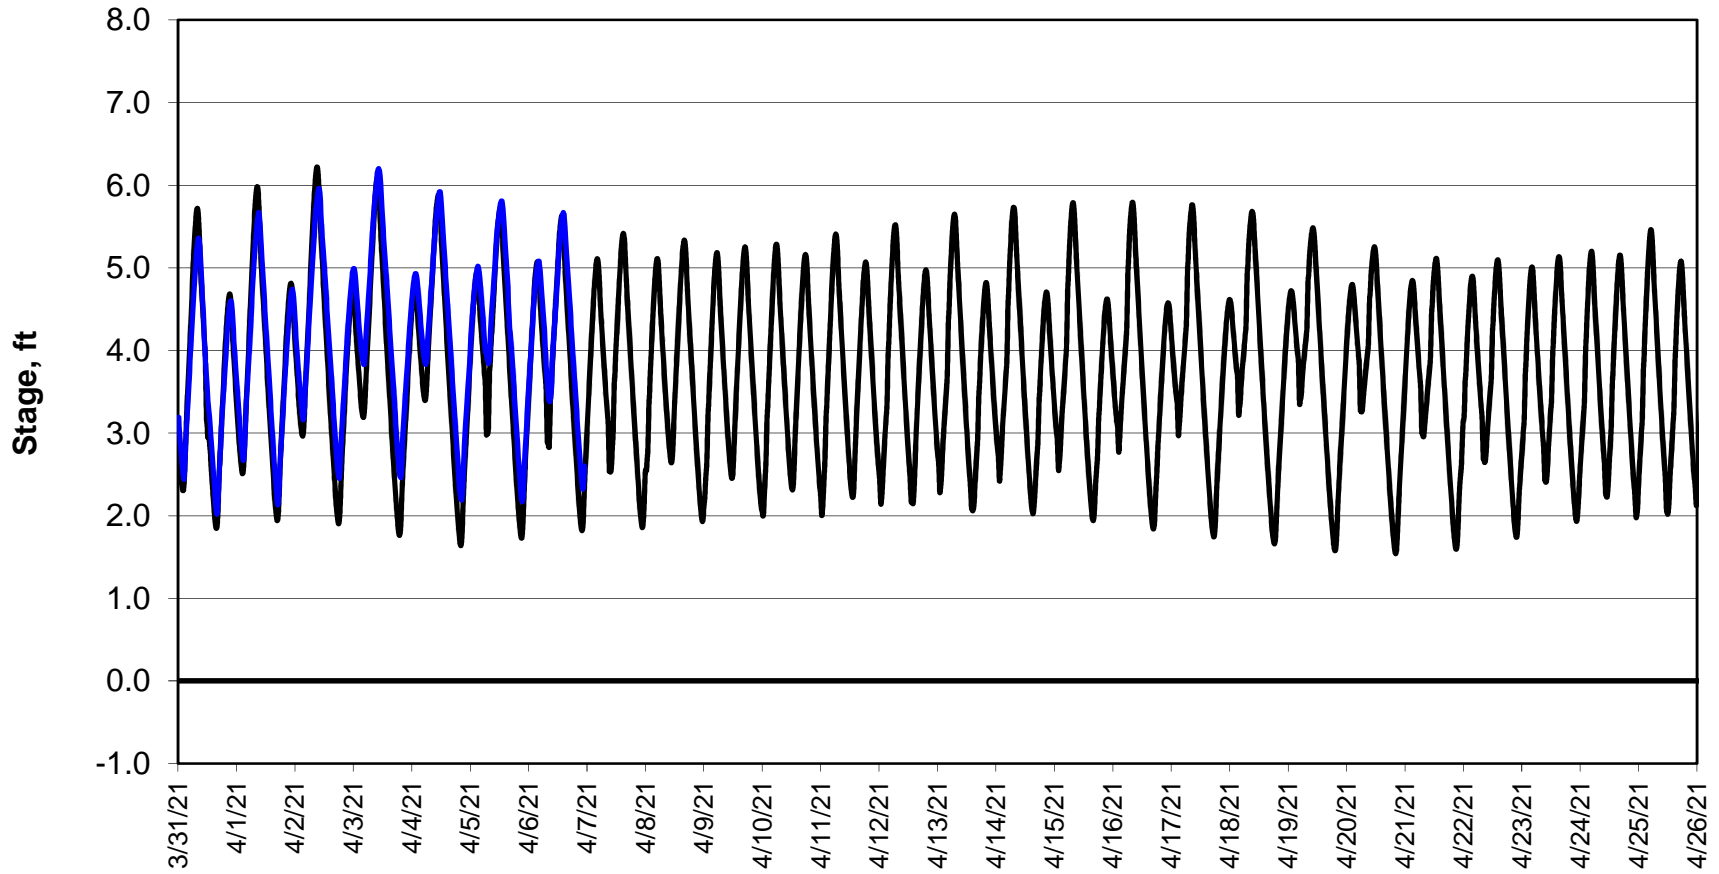

Forecasted Stage @ West of Union Island/Channel 218

Simulation Period 3/31/2021 thru 4/26/2021

Forecasted Stage Middle River @ Howard Road

Simulation Period 3/31/2021 thru 4/26/2021

Forecasted Stage @ Old River @ Tracy Road

Simulation Period 3/31/2021 thru 4/26/2021

Forecasted Stage @ Doughty Ct/Channel 205

Simulation Period 3/31/2021 thru 4/26/2021

Forecasted Stage @ East End of Grant Line Canal/Channel 204

Simulation Period 3/31/2021 thru 4/26/2021