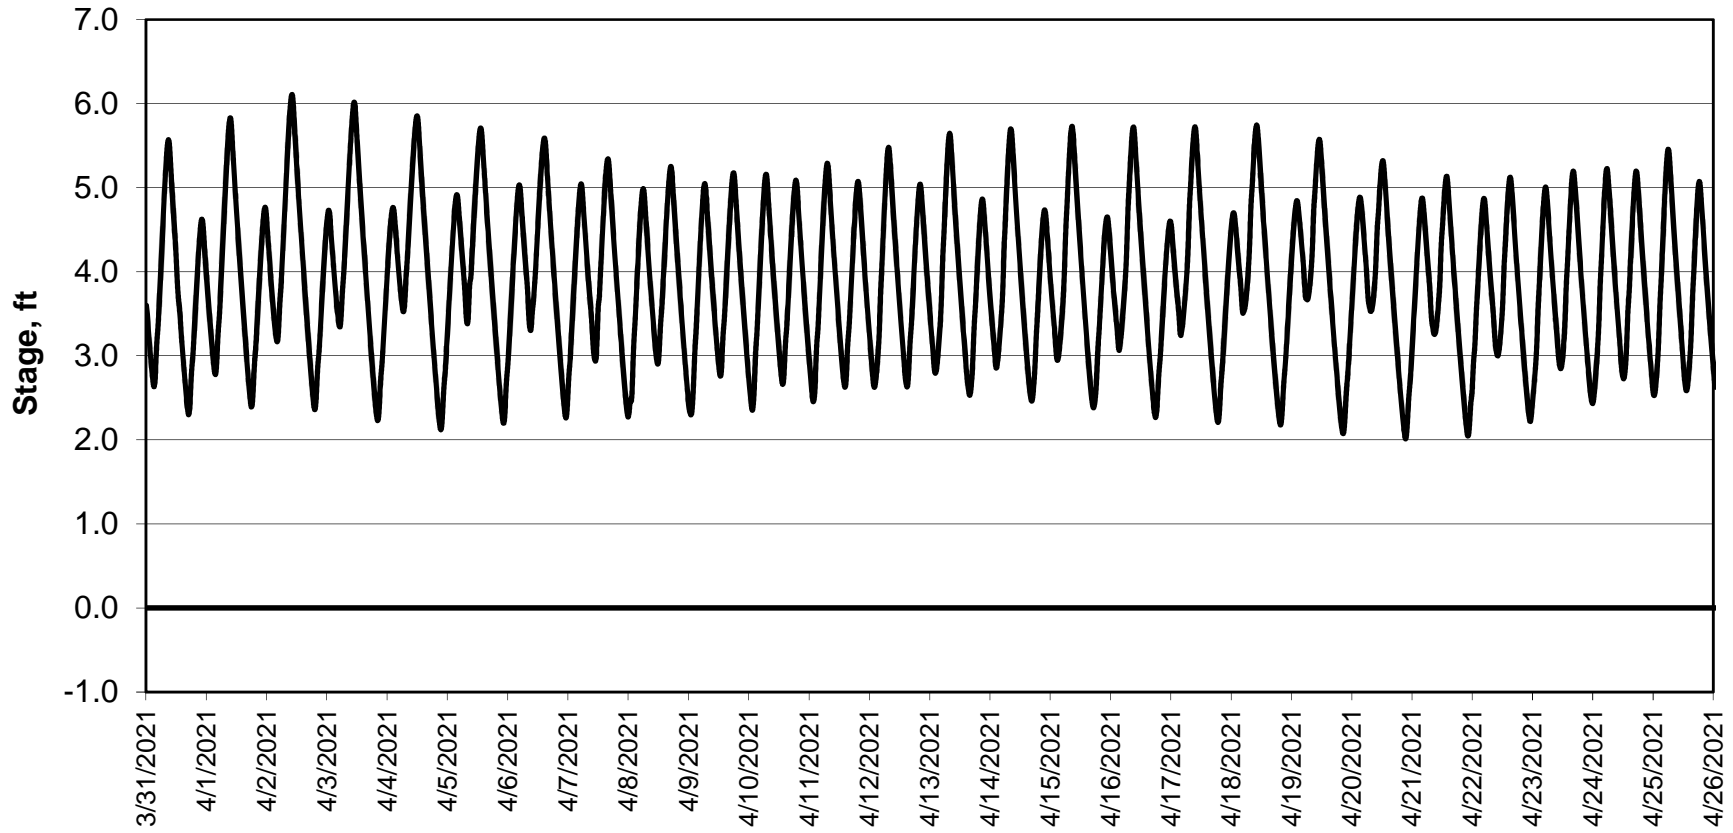

Simulation Period 3/31/2021 thru 4/26/2021

Forecasted Stage @ Doughty Ct/Channel 205

Simulation Period 3/31/2021 thru 4/26/2021

Forecasted Stage @ East End of Grant Line Canal/Channel 204

Simulation Period 3/31/2021 thru 4/26/2021