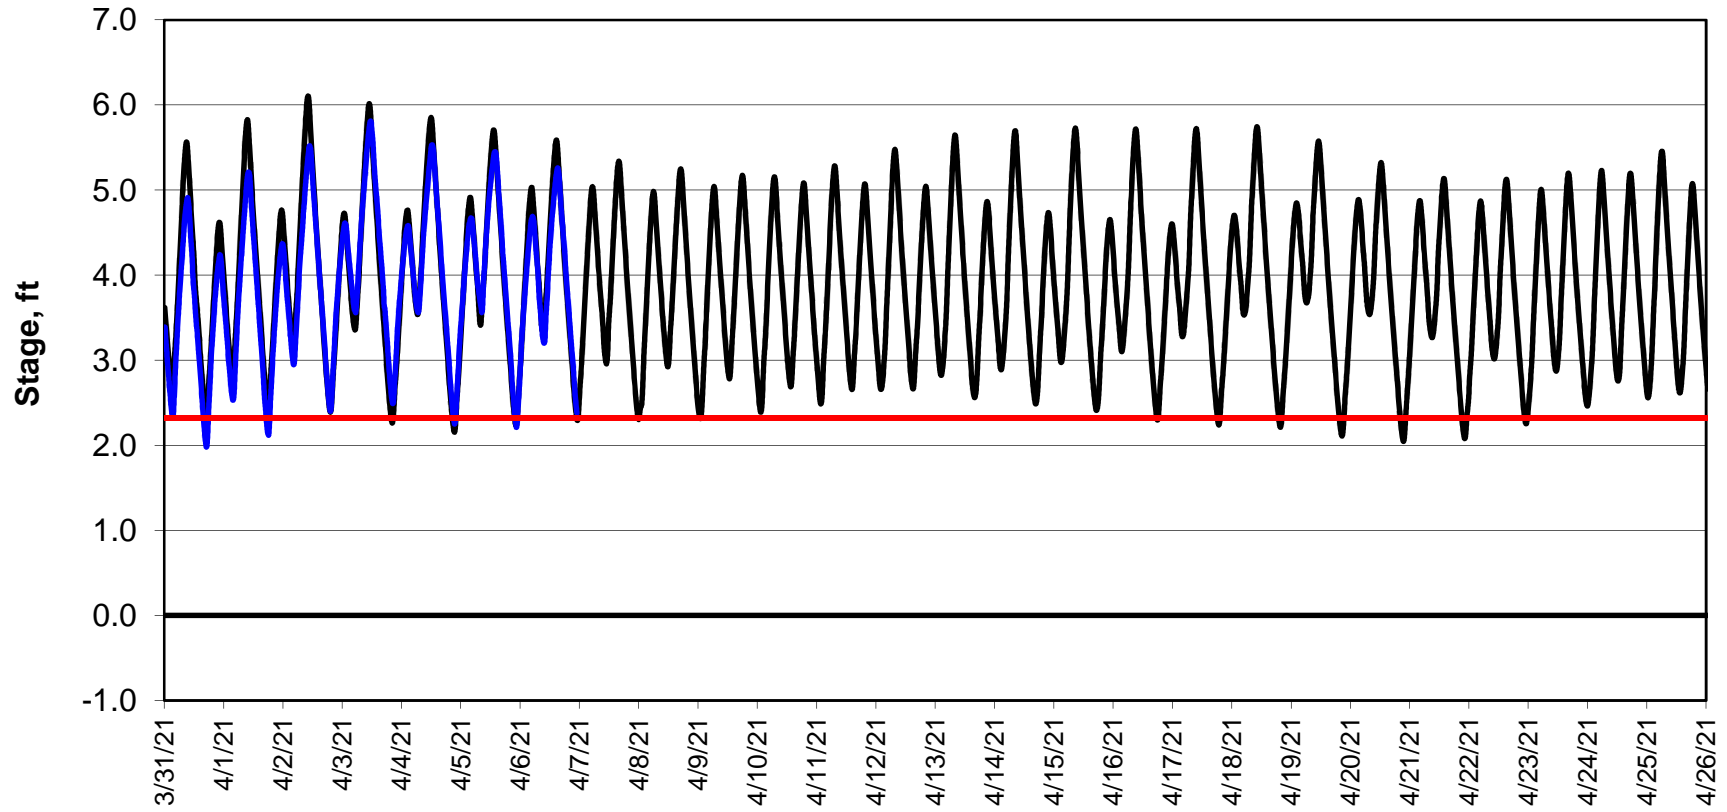

Forecasted Stage @ West of Union Island/Channel 218

Simulation Period 3/31/2021 thru 4/26/2021

Forecasted Stage Middle River @ Howard Road

Simulation Period 3/31/2021 thru 4/26/2021

Forecasted Stage @ Old River @ Tracy Road

Simulation Period 3/31/2021 thru 4/26/2021

Forecasted Stage @ Doughty Ct/Channel 205

Simulation Period 3/31/2021 thru 4/26/2021

Forecasted Stage @ East End of Grant Line Canal/Channel 204

Simulation Period 3/31/2021 thru 4/26/2021