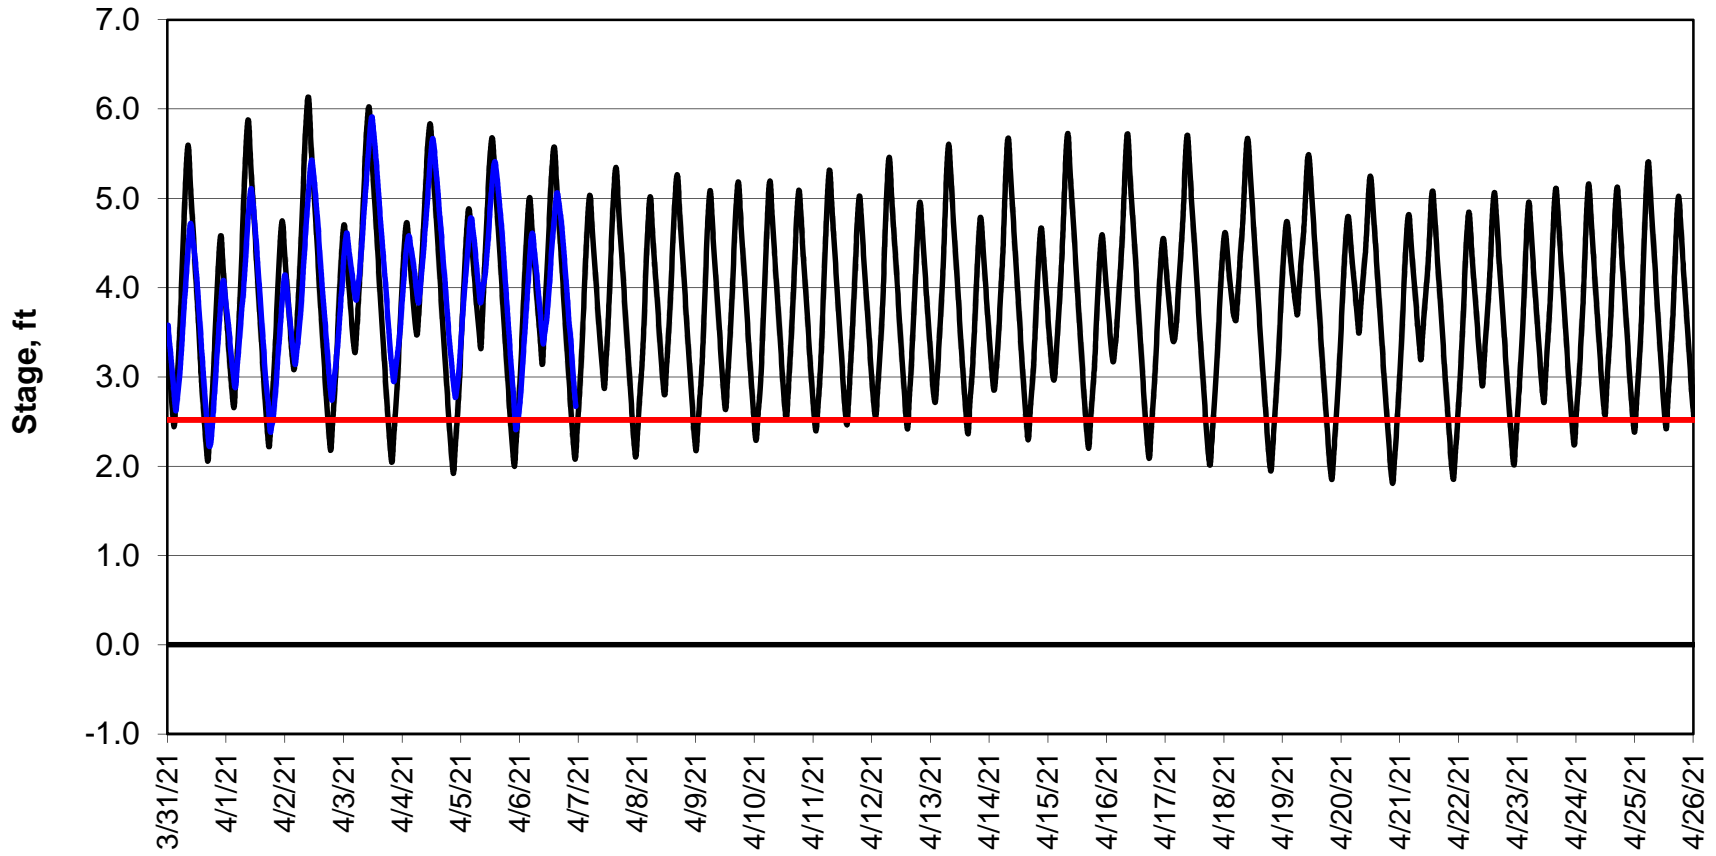

Forecasted Stage @ West of Union Island/Channel 218

Simulation Period 3/31/2021 thru 4/26/2021

Forecasted Stage Middle River @ Howard Road

Simulation Period 3/31/2021 thru 4/26/2021

Forecasted Stage @ Old River @ Tracy Road

Simulation Period 3/31/2021 thru 4/26/2021

Forecasted Stage @ Doughty Ct/Channel 205

Simulation Period 3/31/2021 thru 4/26/2021

Forecasted Stage @ East End of Grant Line Canal/Channel 204

Simulation Period 3/31/2021 thru 4/26/2021