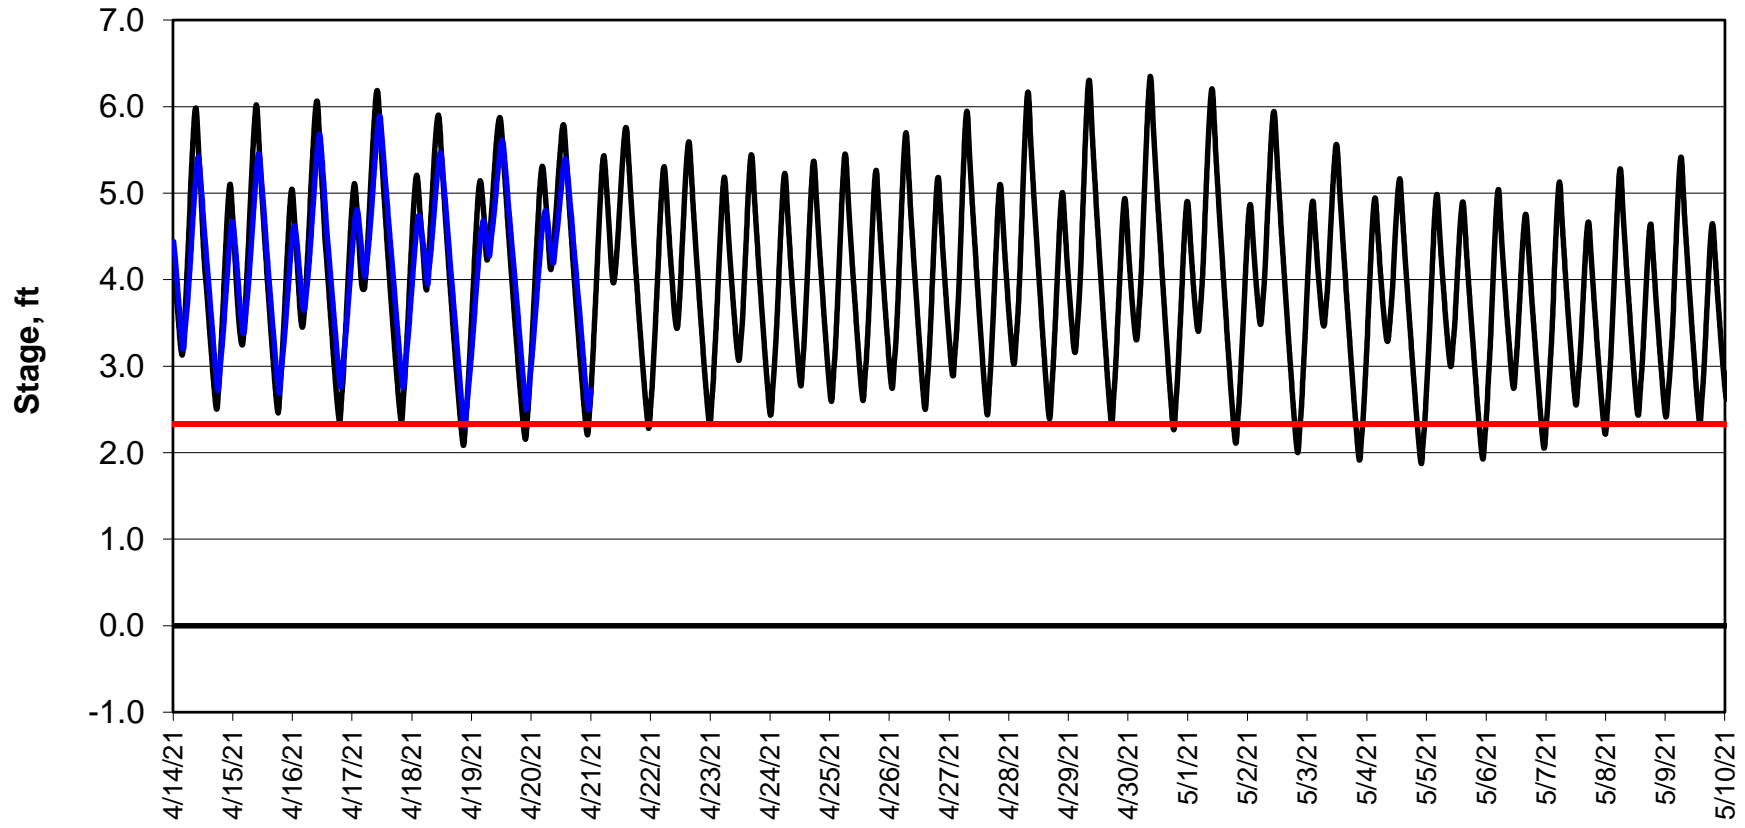

Forecasted Stage @ West of Union Island/Channel 218

Simulation Period 4/14/2021 thru 5/10/2021

Forecasted Stage Middle River @ Howard Road

Simulation Period 4/14/2021 thru 5/10/2021

Forecasted Stage @ Old River @ Tracy Road

Simulation Period 4/14/2021 thru 5/10/2021

Forecasted Stage @ Doughty Ct/Channel 205

Simulation Period 4/14/2021 thru 5/10/2021

Forecasted Stage @ East End of Grant Line Canal/Channel 204

Simulation Period 4/14/2021 thru 5/10/2021