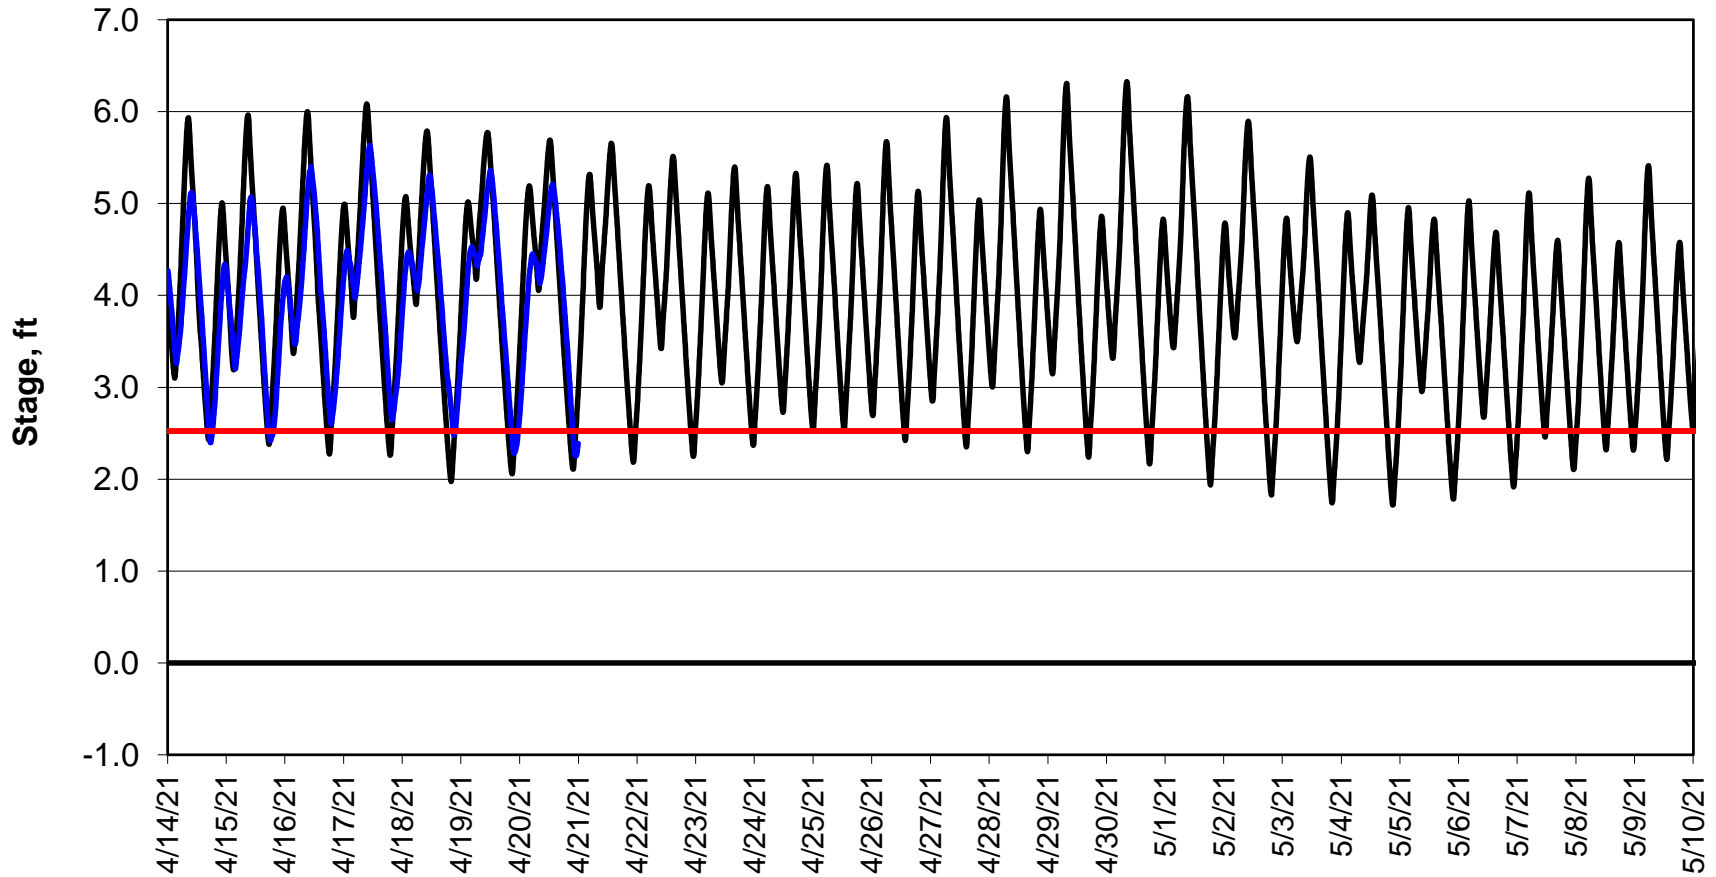

Forecasted Stage @ West of Union Island/Channel 218

Simulation Period 4/14/2021 thru 5/10/2021

Forecasted Stage Middle River @ Howard Road

Simulation Period 4/14/2021 thru 5/10/2021

Forecasted Stage @ Old River @ Tracy Road

Simulation Period 4/14/2021 thru 5/10/2021

Forecasted Stage @ Doughty Ct/Channel 205

Simulation Period 4/14/2021 thru 5/10/2021

Forecasted Stage @ East End of Grant Line Canal/Channel 204

Simulation Period 4/14/2021 thru 5/10/2021