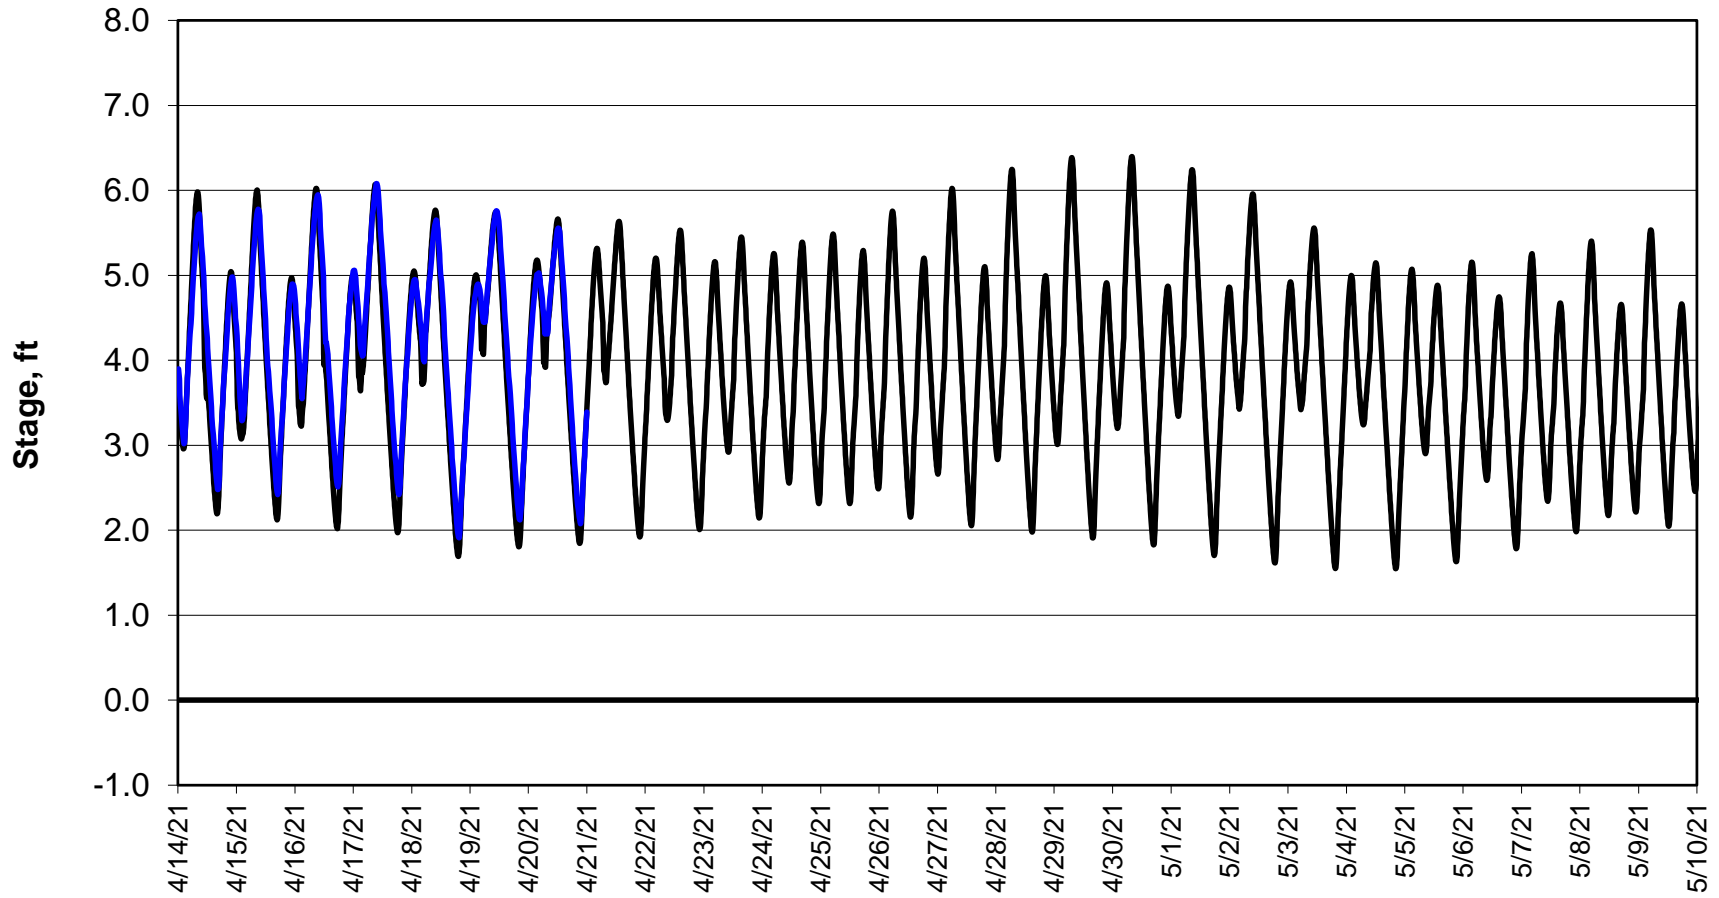

Forecasted Stage @ West of Union Island/Channel 218

Simulation Period 4/14/2021 thru 5/10/2021

Forecasted Stage Middle River @ Howard Road

Simulation Period 4/14/2021 thru 5/10/2021

Forecasted Stage @ Old River @ Tracy Road

Simulation Period 4/14/2021 thru 5/10/2021

Forecasted Stage @ Doughty Ct/Channel 205

Simulation Period 4/14/2021 thru 5/10/2021

Forecasted Stage @ East End of Grant Line Canal/Channel 204

Simulation Period 4/14/2021 thru 5/10/2021