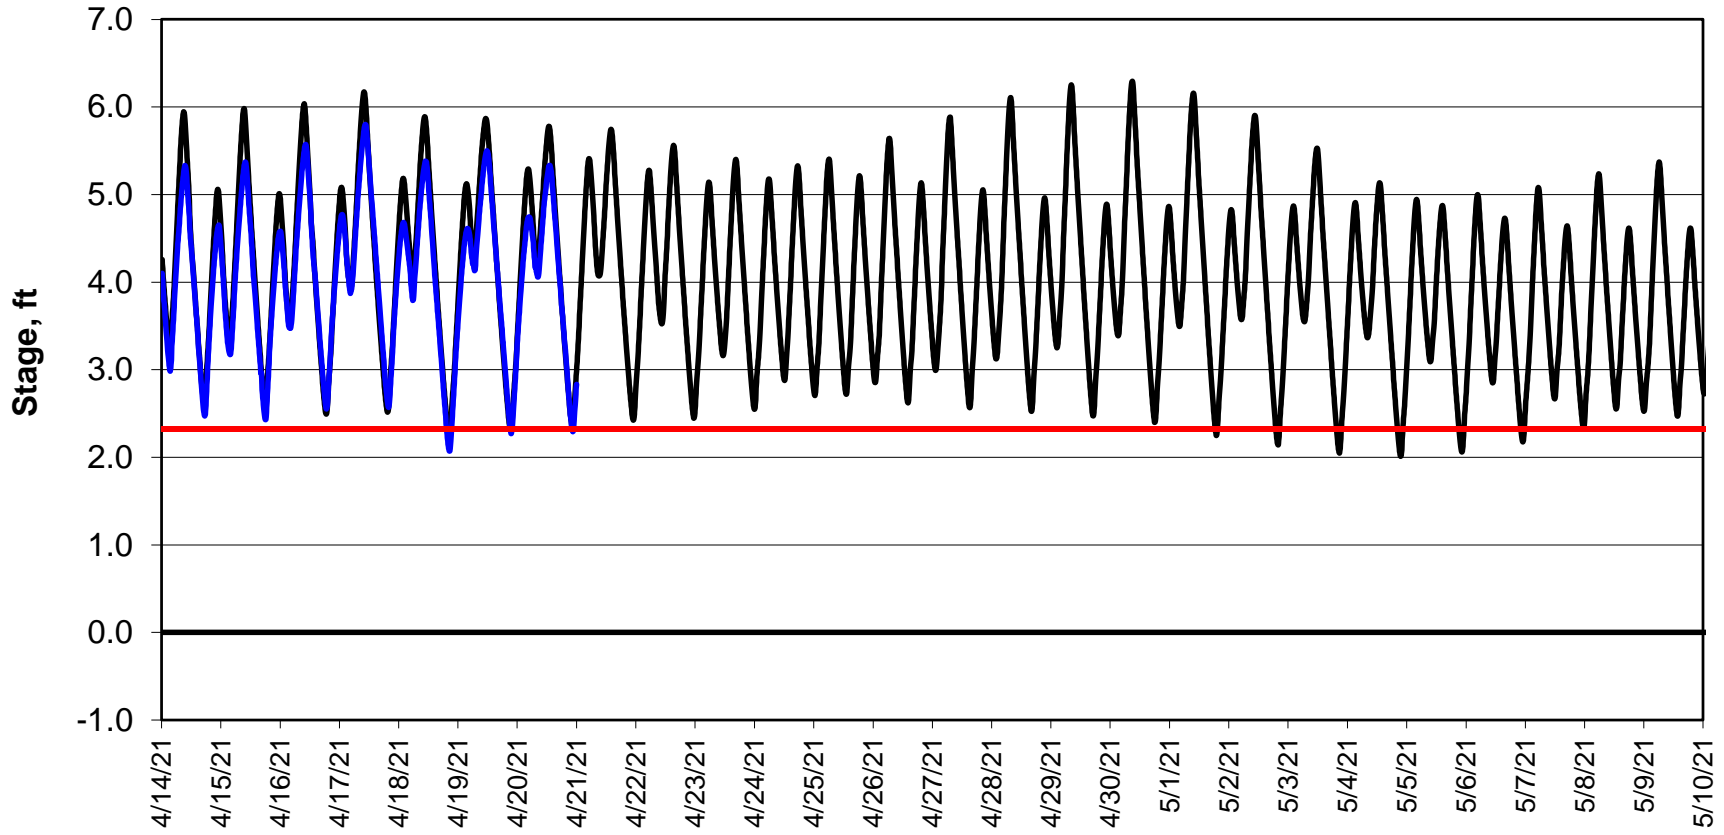

Forecasted Stage @ West of Union Island/Channel 218

Simulation Period 4/14/2021 thru 5/10/2021

Forecasted Stage Middle River @ Howard Road

Simulation Period 4/14/2021 thru 5/10/2021

Forecasted Stage @ Old River @ Tracy Road

Simulation Period 4/14/2021 thru 5/10/2021

Forecasted Stage @ Doughty Ct/Channel 205

Simulation Period 4/14/2021 thru 5/10/2021

Forecasted Stage @ East End of Grant Line Canal/Channel 204

Simulation Period 4/14/2021 thru 5/10/2021