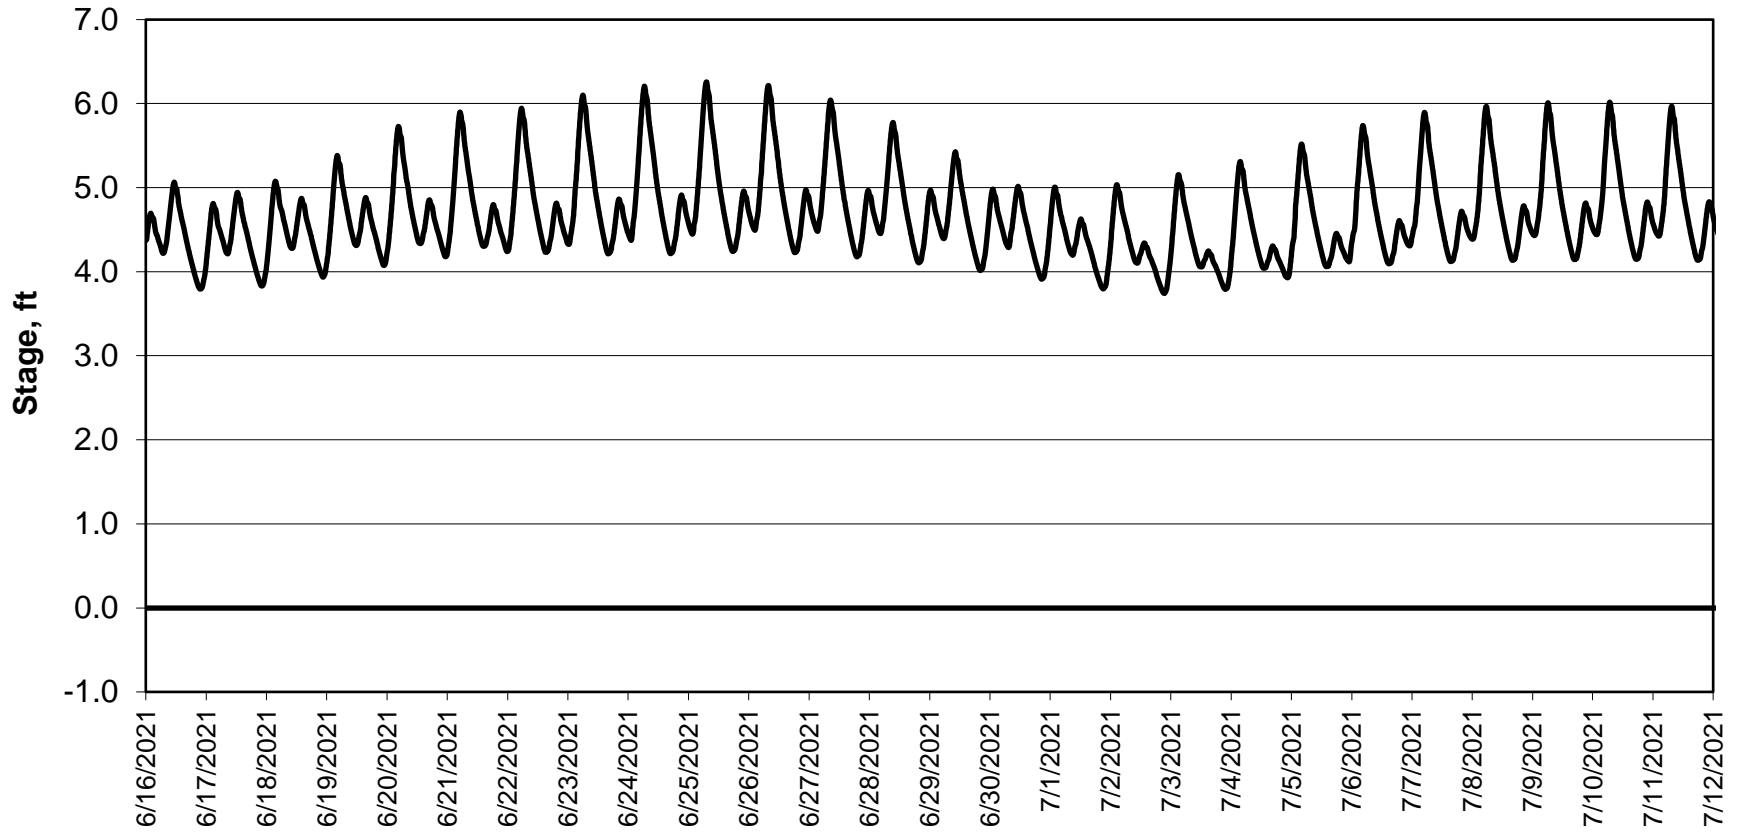

Forecasted Stage @ West of Union Island/Channel 218

Forecasted Stage Middle River @ Howard Road

Simulation Period 6/16/2021 thru 7/12/2021

Forecasted Stage @ Old River @ Tracy Road

Simulation Period 6/16/2021 thru 7/12/2021

Forecasted Stage @ Doughty Ct/Channel 205

Simulation Period 6/16/2021 thru 7/12/2021

Forecasted Stage @ East End of Grant Line Canal/Channel 204

Simulation Period 6/16/2021 thru 7/12/2021

— Base Case