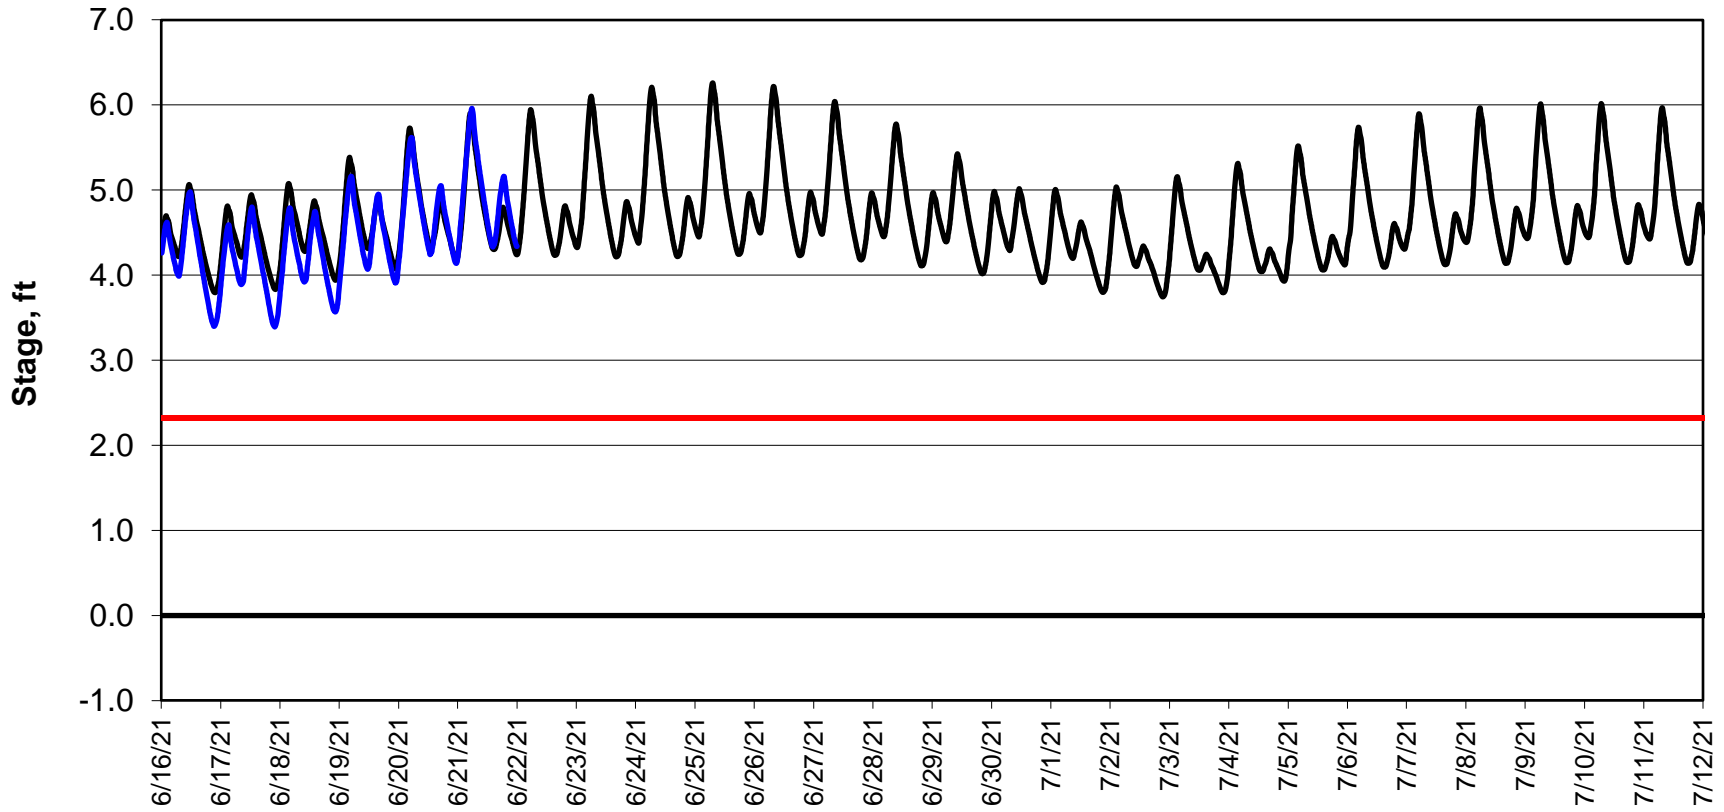

Forecasted Stage @ West of Union Island/Channel 218

Forecasted Stage Middle River @ Howard Road

Simulation Period 6/16/2021 thru 7/12/2021

Forecasted Stage @ Old River @ Tracy Road

Simulation Period 6/16/2021 thru 7/12/2021

Forecasted Stage @ Doughty Ct/Channel 205

Simulation Period 6/16/2021 thru 7/12/2021

Forecasted Stage @ East End of Grant Line Canal/Channel 204

Simulation Period 6/16/2021 thru 7/12/2021

— Base Case