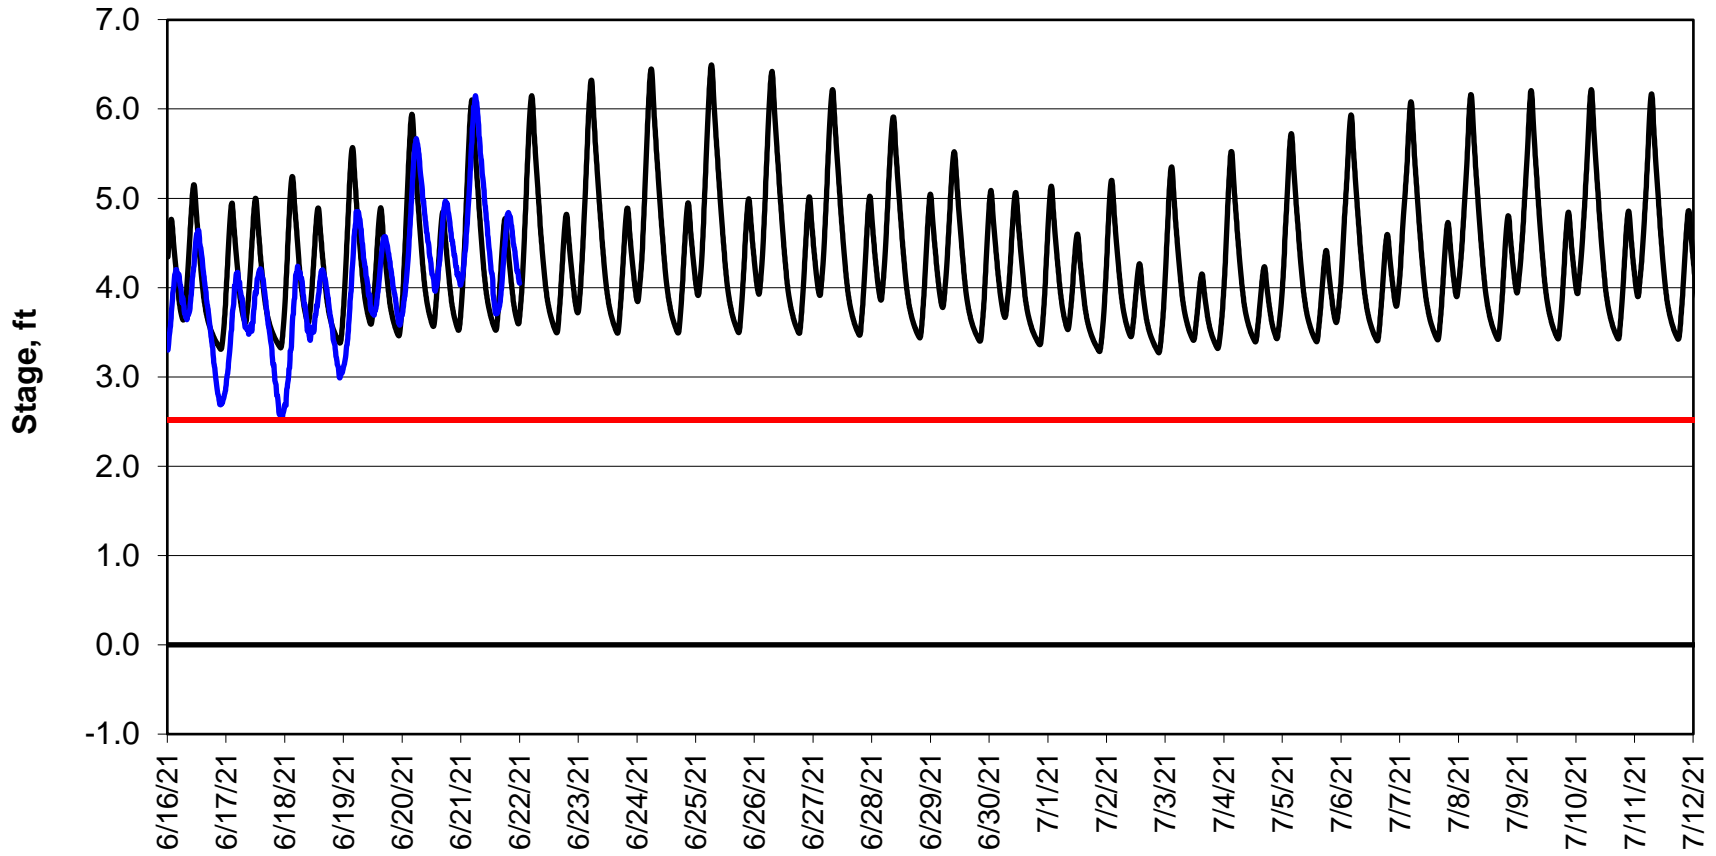

Forecasted Stage @ West of Union Island/Channel 218

Forecasted Stage Middle River @ Howard Road

Simulation Period 6/16/2021 thru 7/12/2021

Forecasted Stage @ Old River @ Tracy Road

Simulation Period 6/16/2021 thru 7/12/2021

Forecasted Stage @ Doughty Ct/Channel 205

Simulation Period 6/16/2021 thru 7/12/2021

Forecasted Stage @ East End of Grant Line Canal/Channel 204

Simulation Period 6/16/2021 thru 7/12/2021

— Base Case