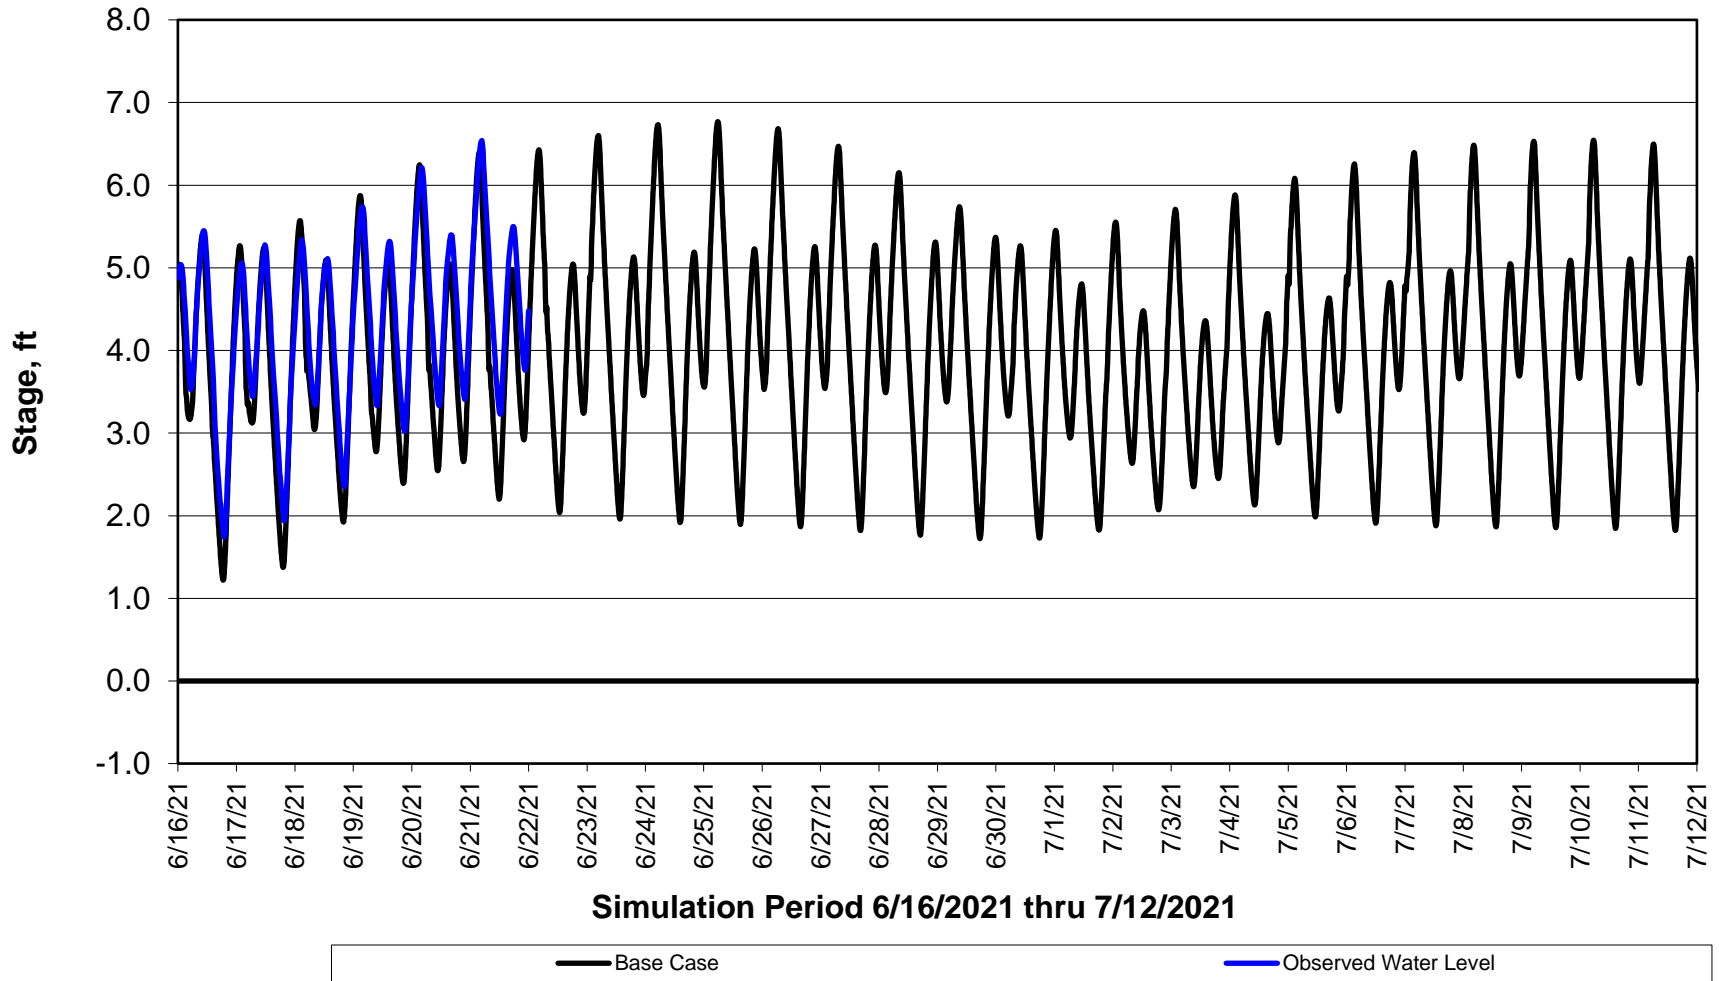

Forecasted Stage @ West of Union Island/Channel 218

Forecasted Stage Middle River @ Howard Road

Simulation Period 6/16/2021 thru 7/12/2021

Forecasted Stage @ Old River @ Tracy Road

Simulation Period 6/16/2021 thru 7/12/2021

Forecasted Stage @ Doughty Ct/Channel 205

Simulation Period 6/16/2021 thru 7/12/2021

Forecasted Stage @ East End of Grant Line Canal/Channel 204

Simulation Period 6/16/2021 thru 7/12/2021

— Base Case