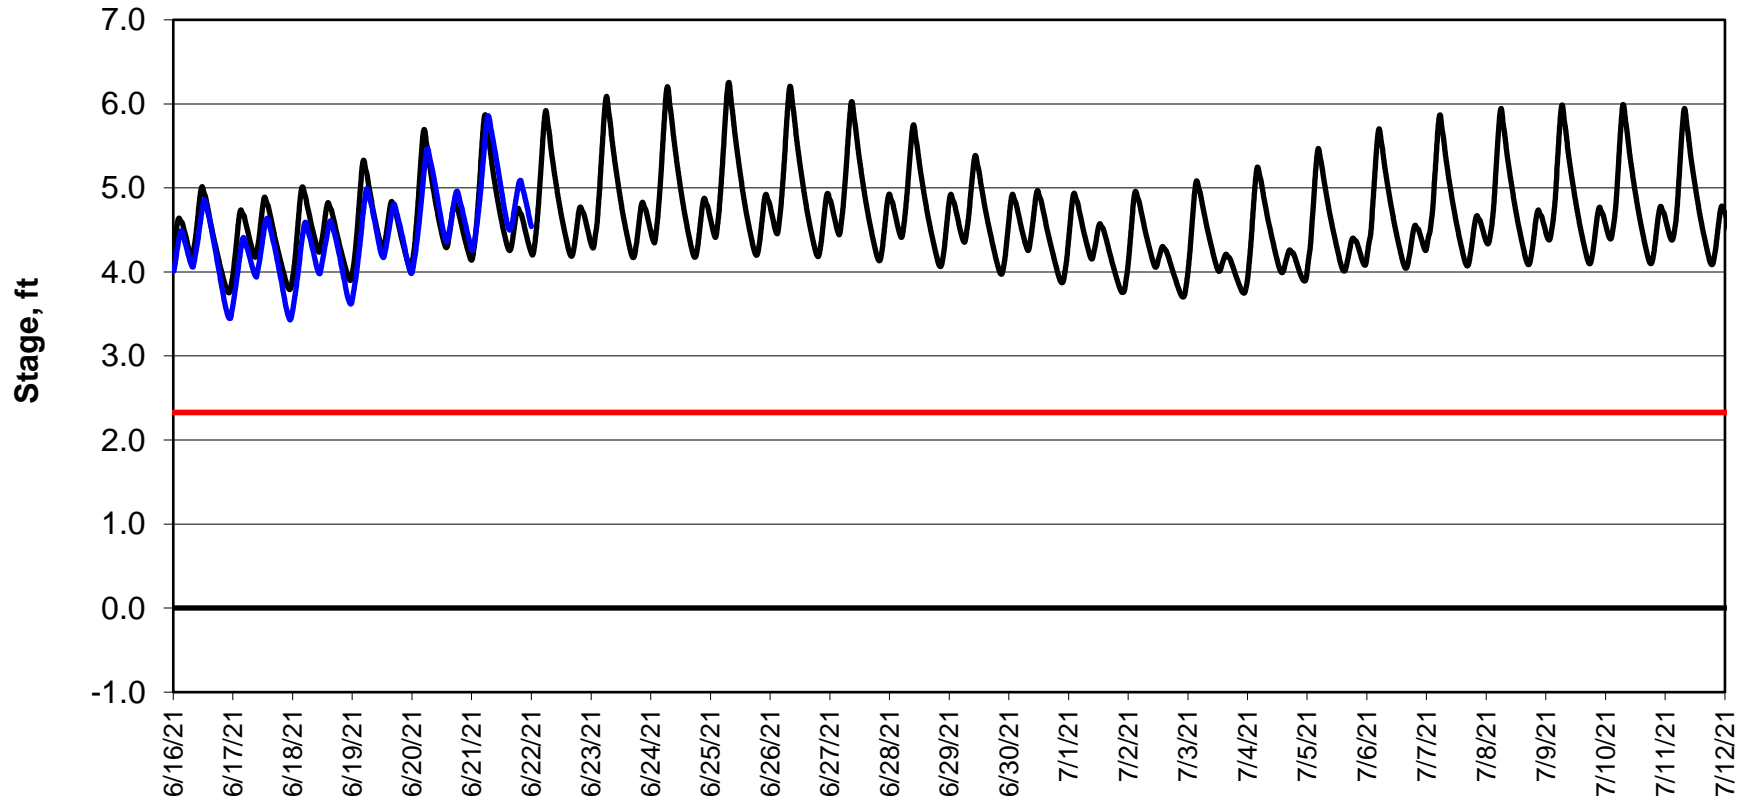

Forecasted Stage @ West of Union Island/Channel 218

Forecasted Stage Middle River @ Howard Road

Simulation Period 6/16/2021 thru 7/12/2021

Forecasted Stage @ Old River @ Tracy Road

Simulation Period 6/16/2021 thru 7/12/2021

Forecasted Stage @ Doughty Ct/Channel 205

Simulation Period 6/16/2021 thru 7/12/2021

Forecasted Stage @ East End of Grant Line Canal/Channel 204

Simulation Period 6/16/2021 thru 7/12/2021

— Base Case