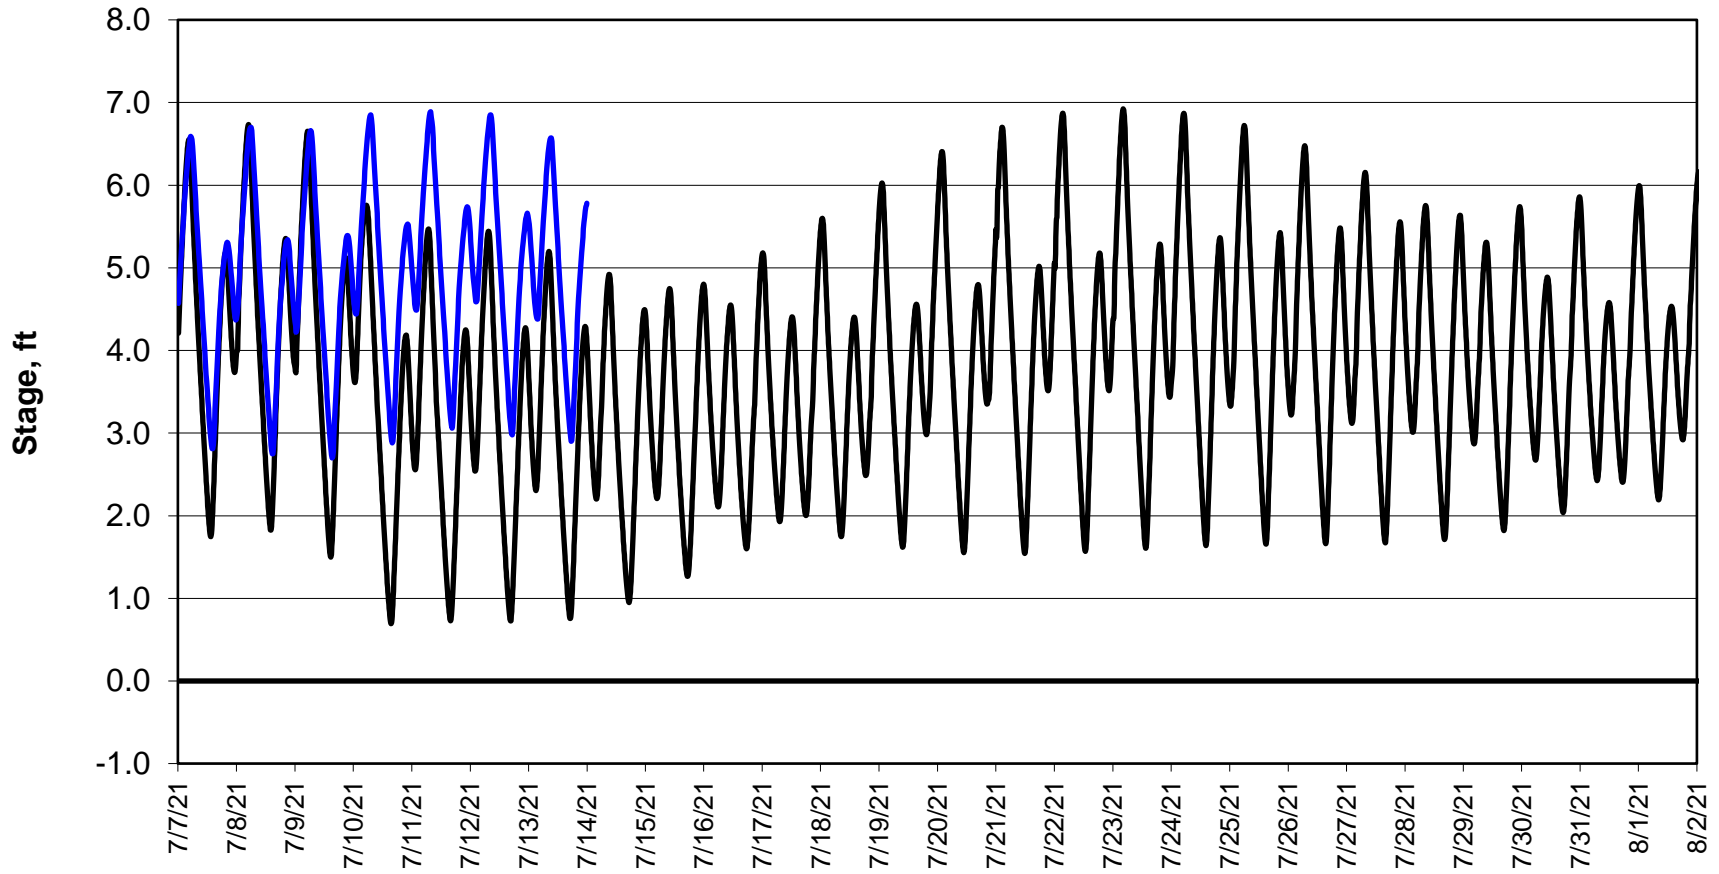

Forecasted Stage @ West of Union Island/Channel 218

Simulation Period 7/7/2021 thru 8/2/2021

Forecasted Stage @ Old River @ Tracy Road

Simulation Period 7/7/2021 thru 8/2/2021

Forecasted Stage @ East End of Grant Line Canal/Channel 204

Simulation Period 7/7/2021 thru 8/2/2021

— Base Case