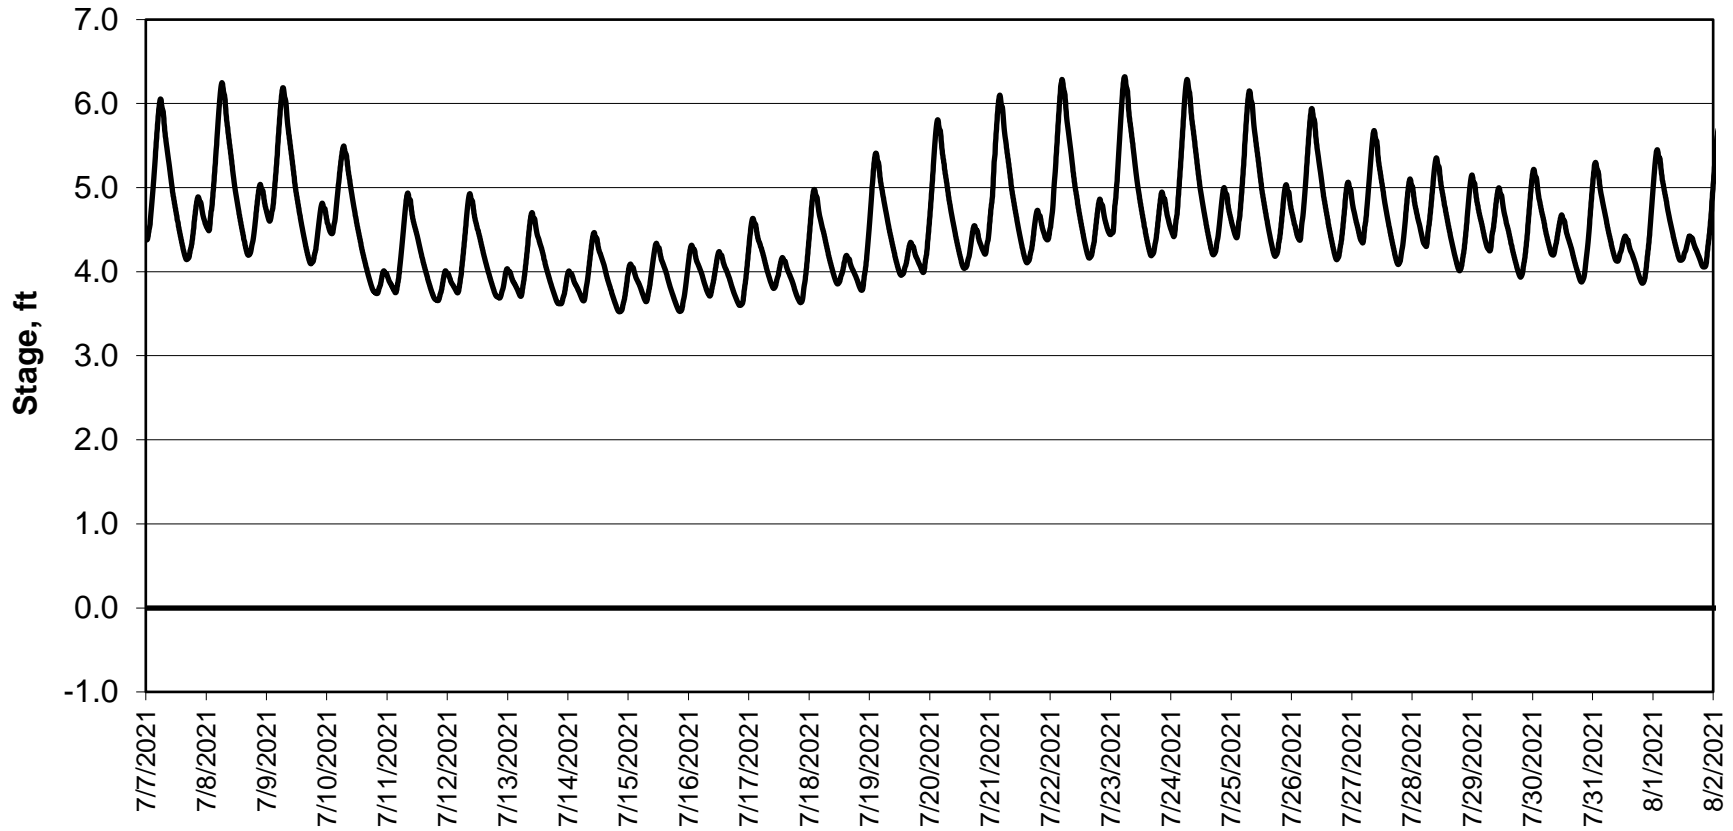

Forecasted Stage @ West of Union Island/Channel 218

Simulation Period 7/7/2021 thru 8/2/2021

Forecasted Stage @ Old River @ Tracy Road

Simulation Period 7/7/2021 thru 8/2/2021

Forecasted Stage @ East End of Grant Line Canal/Channel 204

Simulation Period 7/7/2021 thru 8/2/2021

— Base Case