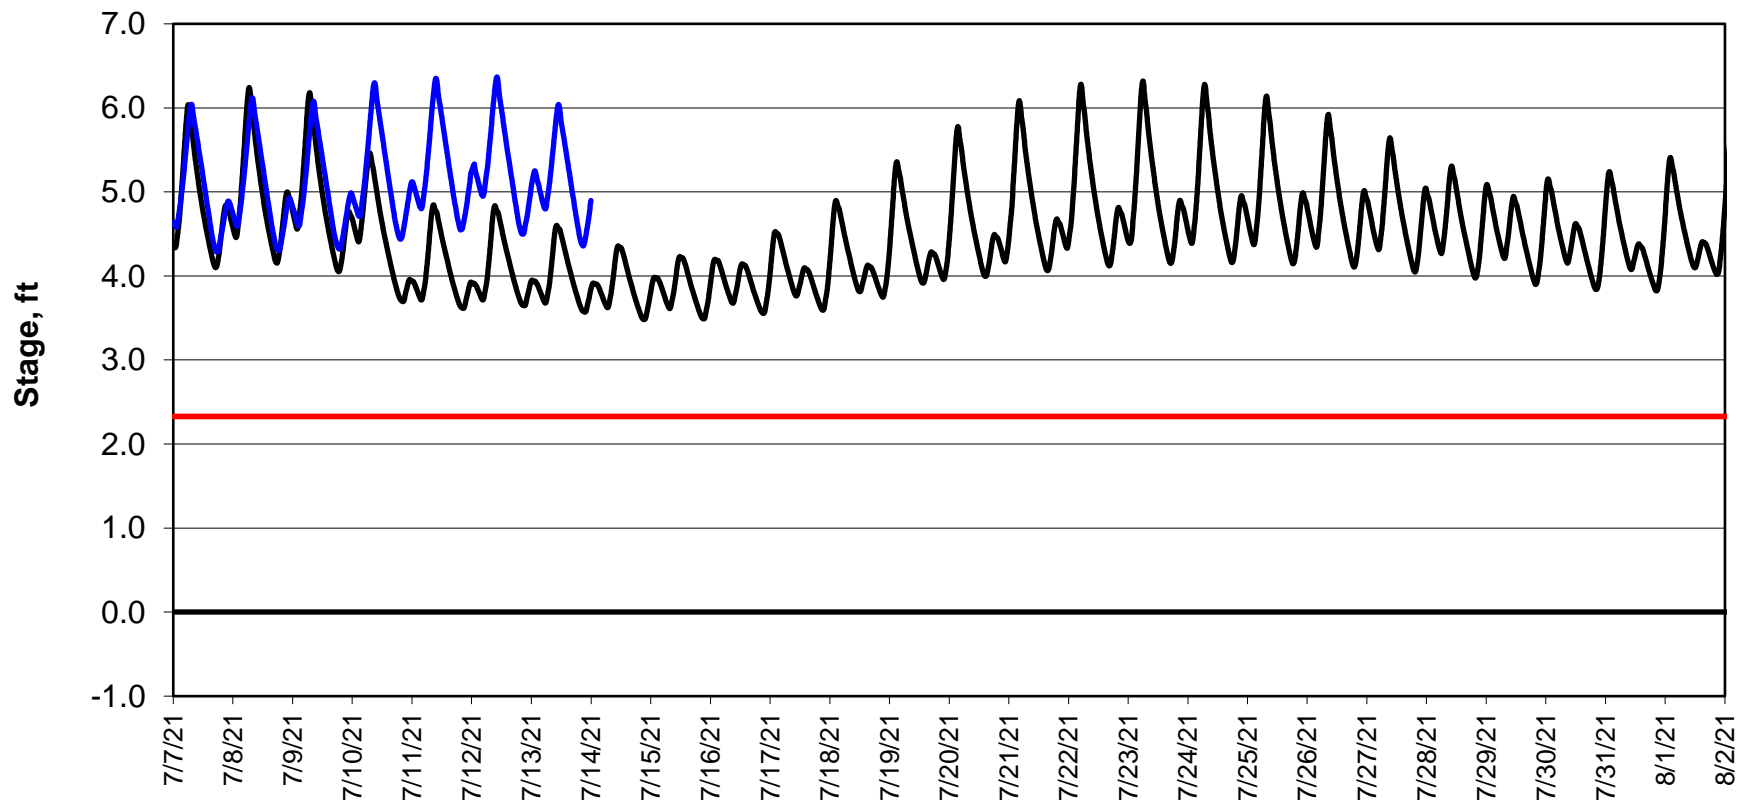

Forecasted Stage @ West of Union Island/Channel 218

Simulation Period 7/7/2021 thru 8/2/2021

Forecasted Stage @ Old River @ Tracy Road

Simulation Period 7/7/2021 thru 8/2/2021

Forecasted Stage @ East End of Grant Line Canal/Channel 204

Simulation Period 7/7/2021 thru 8/2/2021

— Base Case