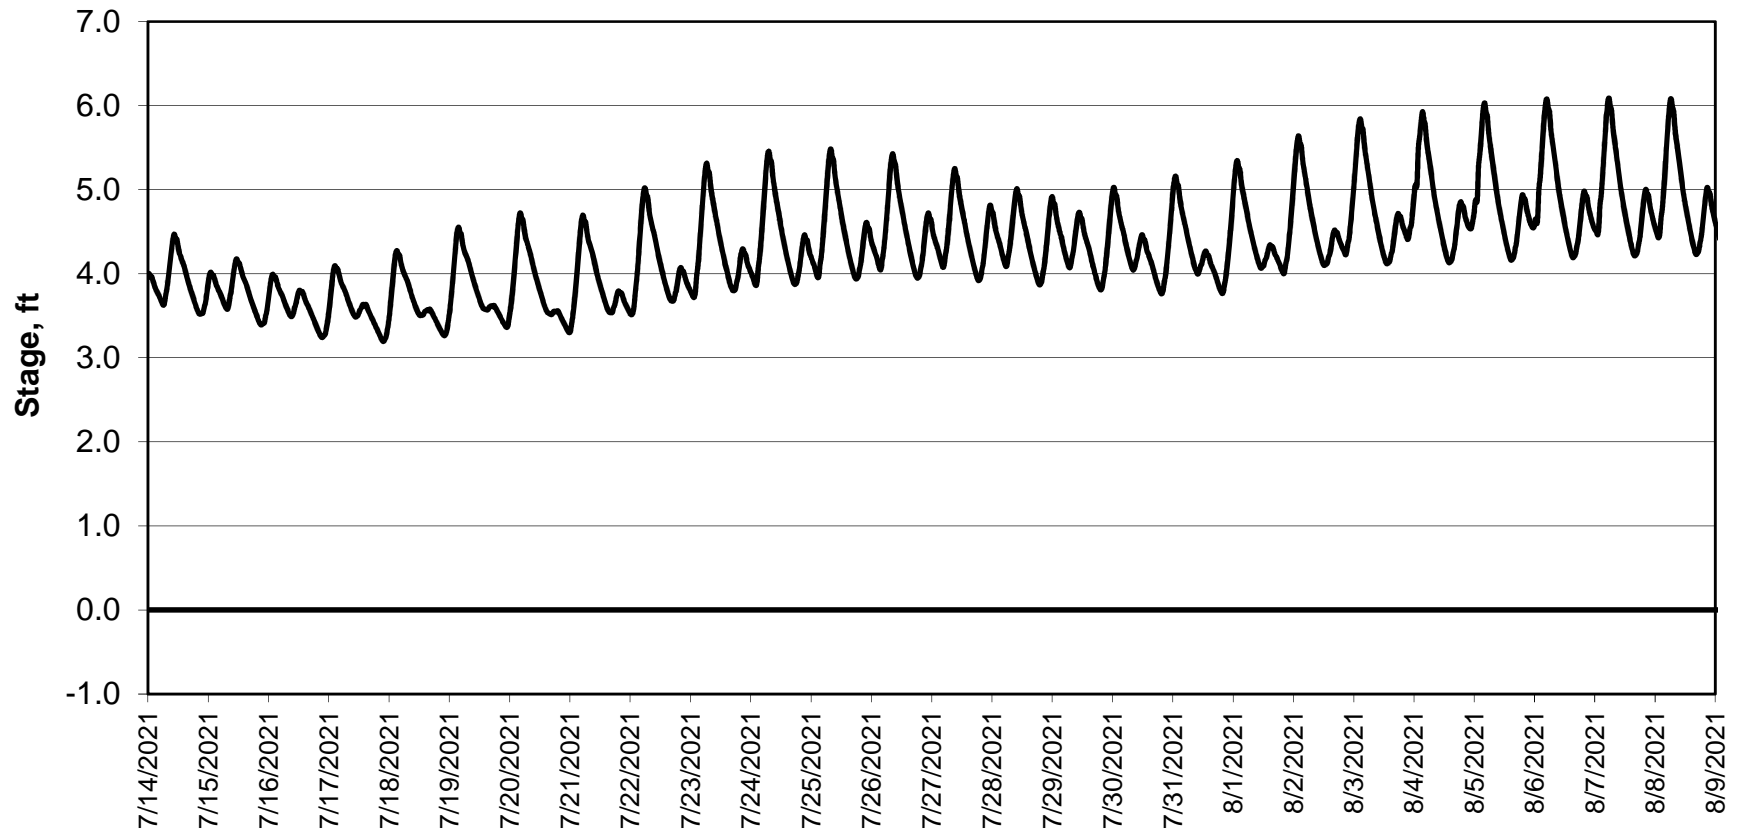

Simulation Period 7/14/2021 thru 8/9/2021

Forecasted Stage @ Doughty Ct/Channel 205

Simulation Period 7/14/2021 thru 8/9/2021

Forecasted Stage @ East End of Grant Line Canal/Channel 204

Simulation Period 7/14/2021 thru 8/9/2021