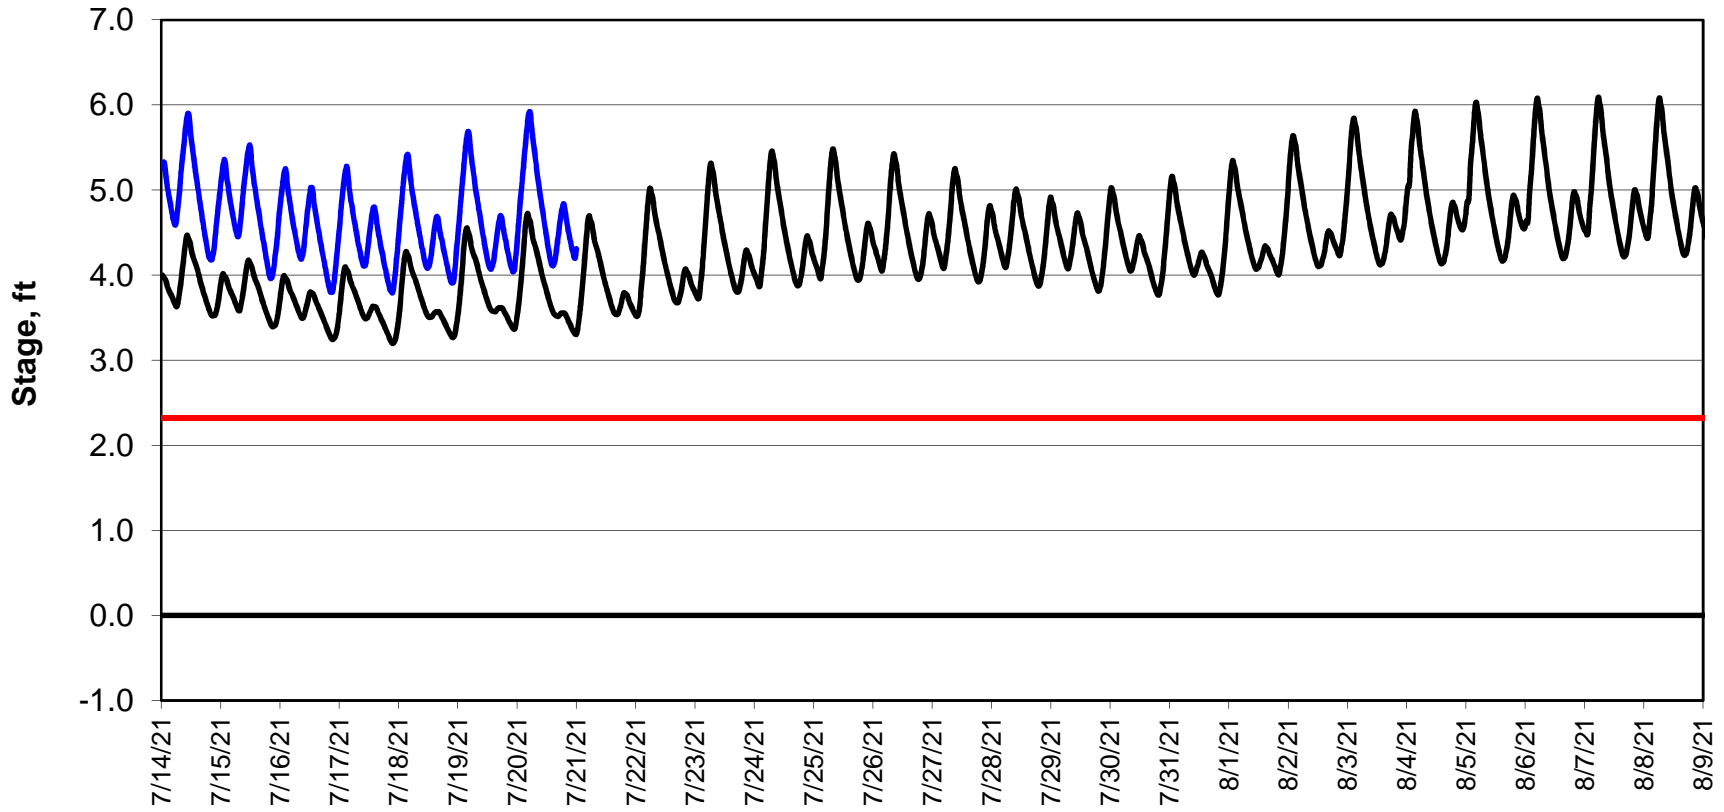

Forecasted Stage @ West of Union Island/Channel 218

Simulation Period 7/14/2021 thru 8/9/2021

Forecasted Stage Middle River @ Howard Road

Simulation Period 7/14/2021 thru 8/9/2021

Forecasted Stage @ Old River @ Tracy Road

Simulation Period 7/14/2021 thru 8/9/2021

Forecasted Stage @ Doughty Ct/Channel 205

Simulation Period 7/14/2021 thru 8/9/2021

Forecasted Stage @ East End of Grant Line Canal/Channel 204

Simulation Period 7/14/2021 thru 8/9/2021