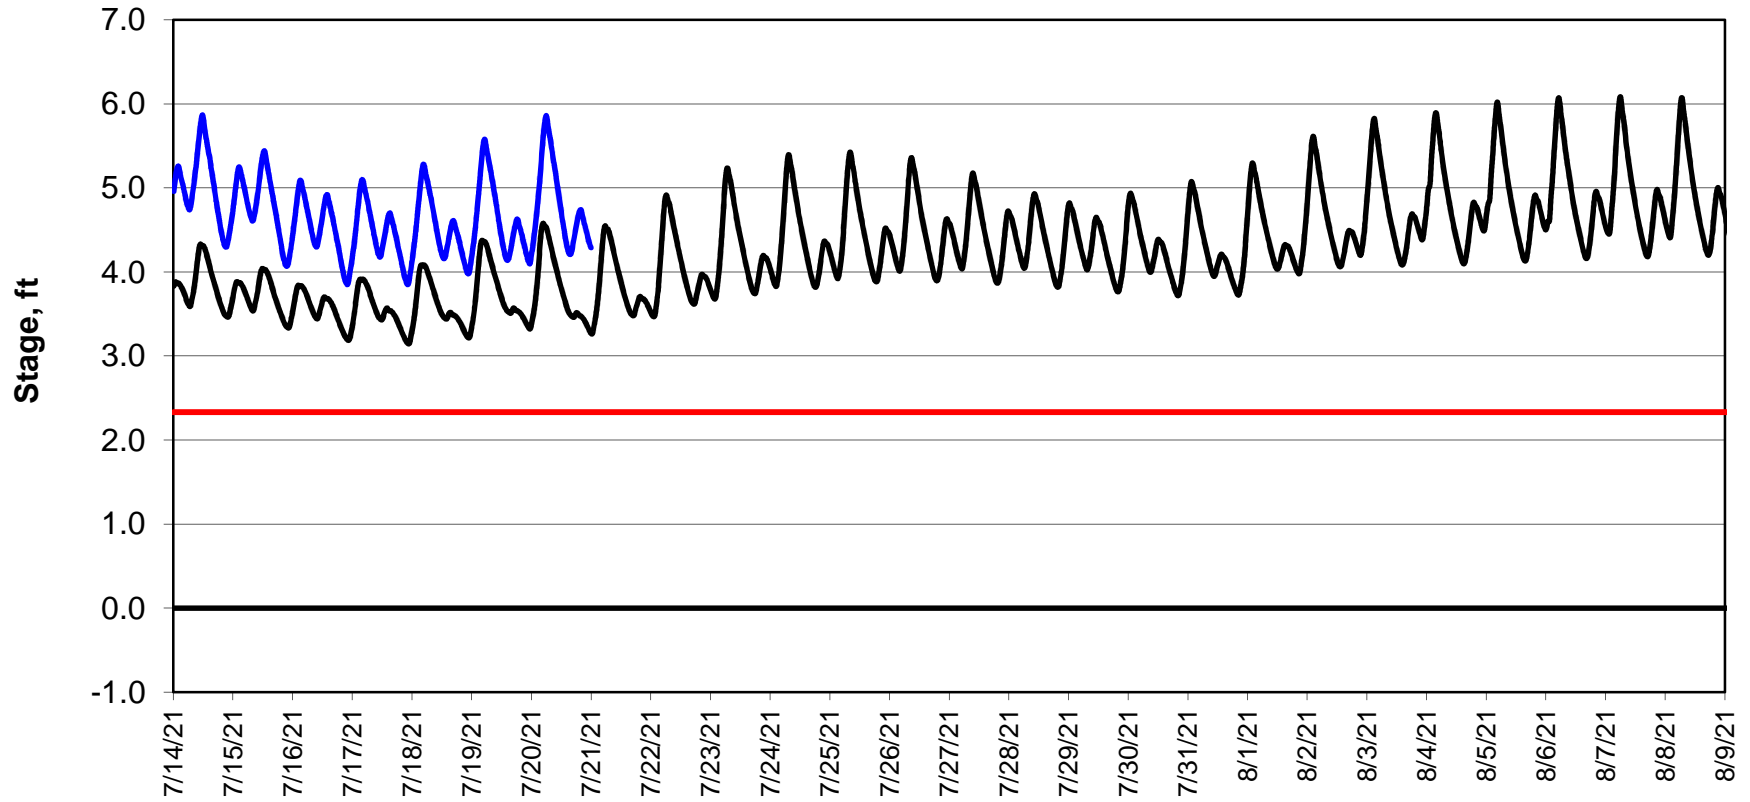

Forecasted Stage @ West of Union Island/Channel 218

Simulation Period 7/14/2021 thru 8/9/2021

Forecasted Stage Middle River @ Howard Road

Simulation Period 7/14/2021 thru 8/9/2021

Forecasted Stage @ Old River @ Tracy Road

Simulation Period 7/14/2021 thru 8/9/2021

Forecasted Stage @ Doughty Ct/Channel 205

Simulation Period 7/14/2021 thru 8/9/2021

Forecasted Stage @ East End of Grant Line Canal/Channel 204

Simulation Period 7/14/2021 thru 8/9/2021