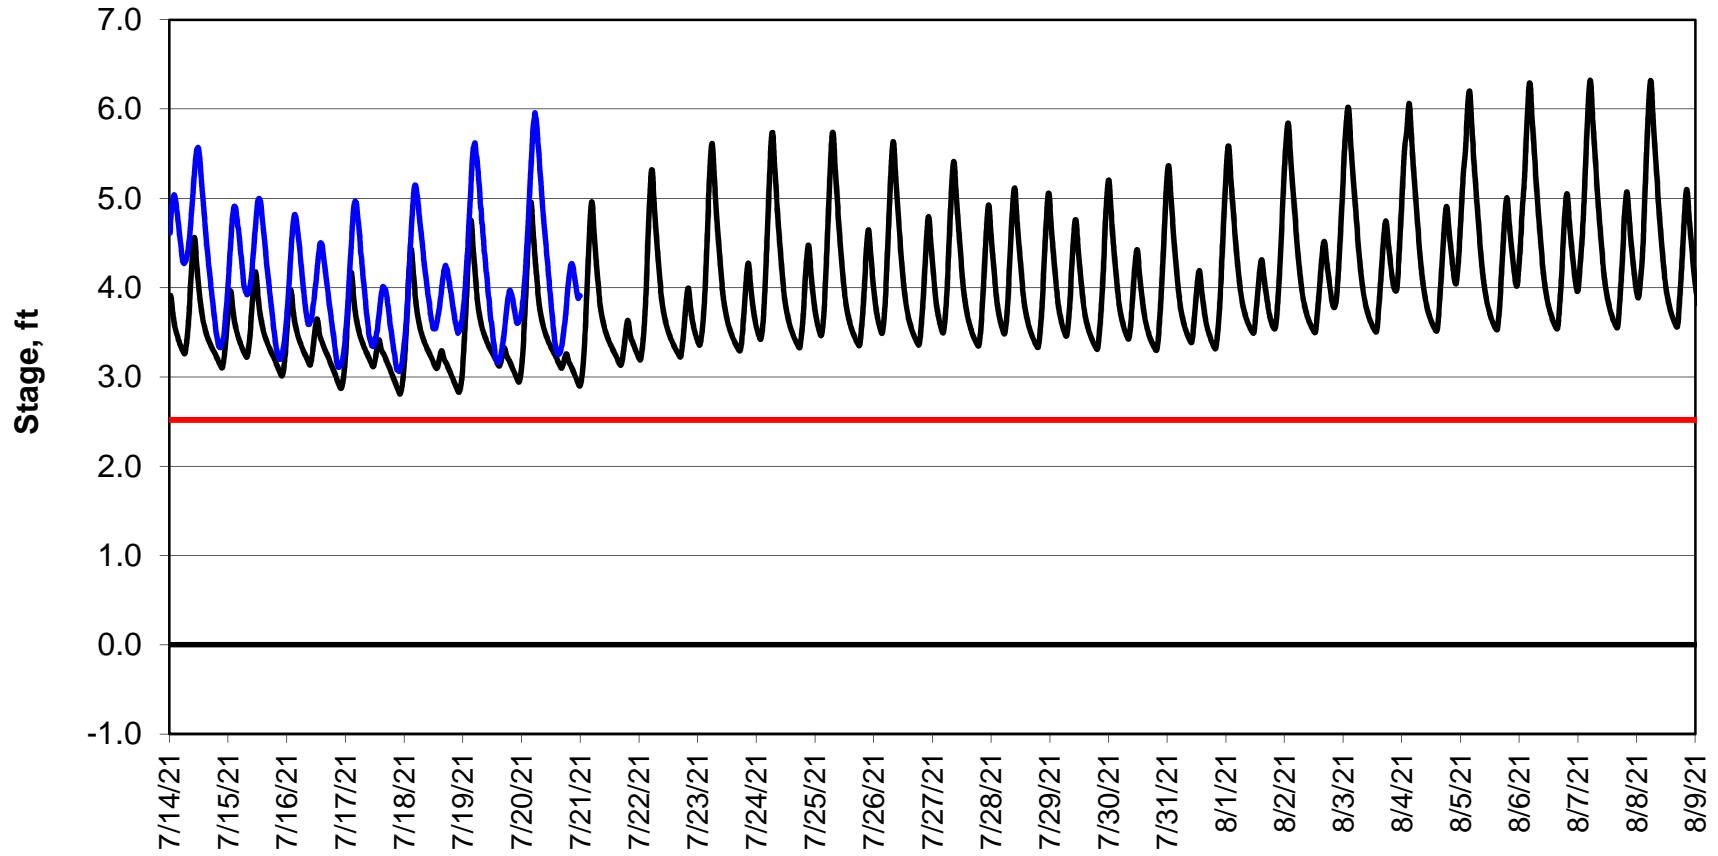

Forecasted Stage @ West of Union Island/Channel 218

Simulation Period 7/14/2021 thru 8/9/2021

Forecasted Stage Middle River @ Howard Road

Simulation Period 7/14/2021 thru 8/9/2021

Forecasted Stage @ Old River @ Tracy Road

Simulation Period 7/14/2021 thru 8/9/2021

Forecasted Stage @ Doughty Ct/Channel 205

Simulation Period 7/14/2021 thru 8/9/2021

Forecasted Stage @ East End of Grant Line Canal/Channel 204

Simulation Period 7/14/2021 thru 8/9/2021