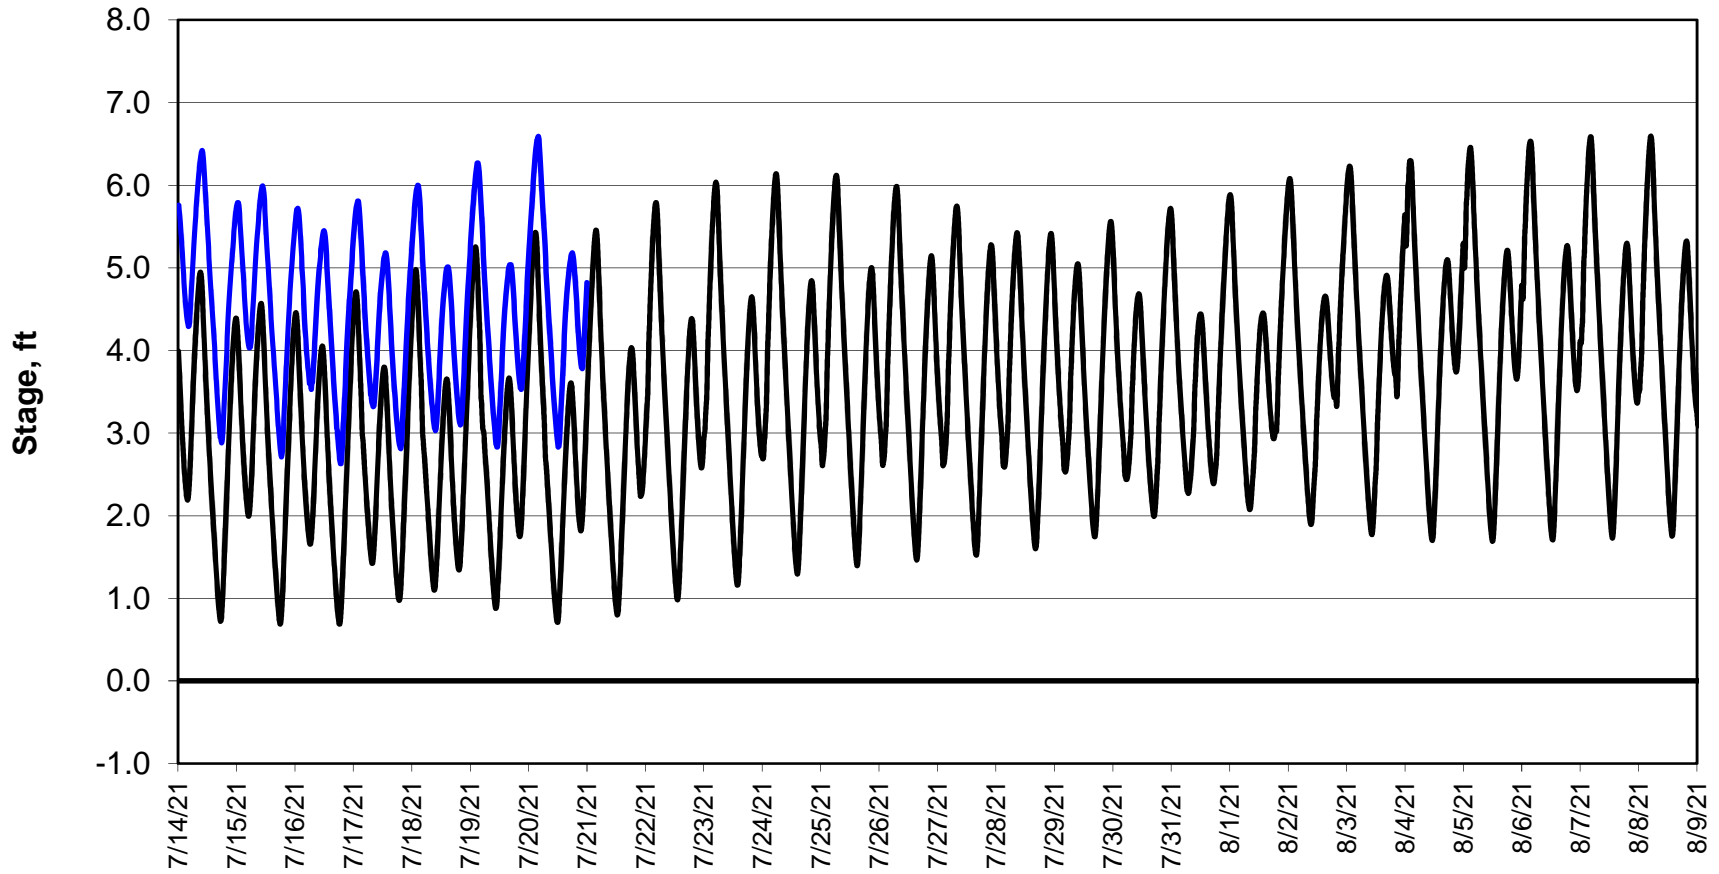

Forecasted Stage @ West of Union Island/Channel 218

Simulation Period 7/14/2021 thru 8/9/2021

Forecasted Stage Middle River @ Howard Road

Simulation Period 7/14/2021 thru 8/9/2021

Forecasted Stage @ Old River @ Tracy Road

Simulation Period 7/14/2021 thru 8/9/2021

Forecasted Stage @ Doughty Ct/Channel 205

Simulation Period 7/14/2021 thru 8/9/2021

Forecasted Stage @ East End of Grant Line Canal/Channel 204

Simulation Period 7/14/2021 thru 8/9/2021