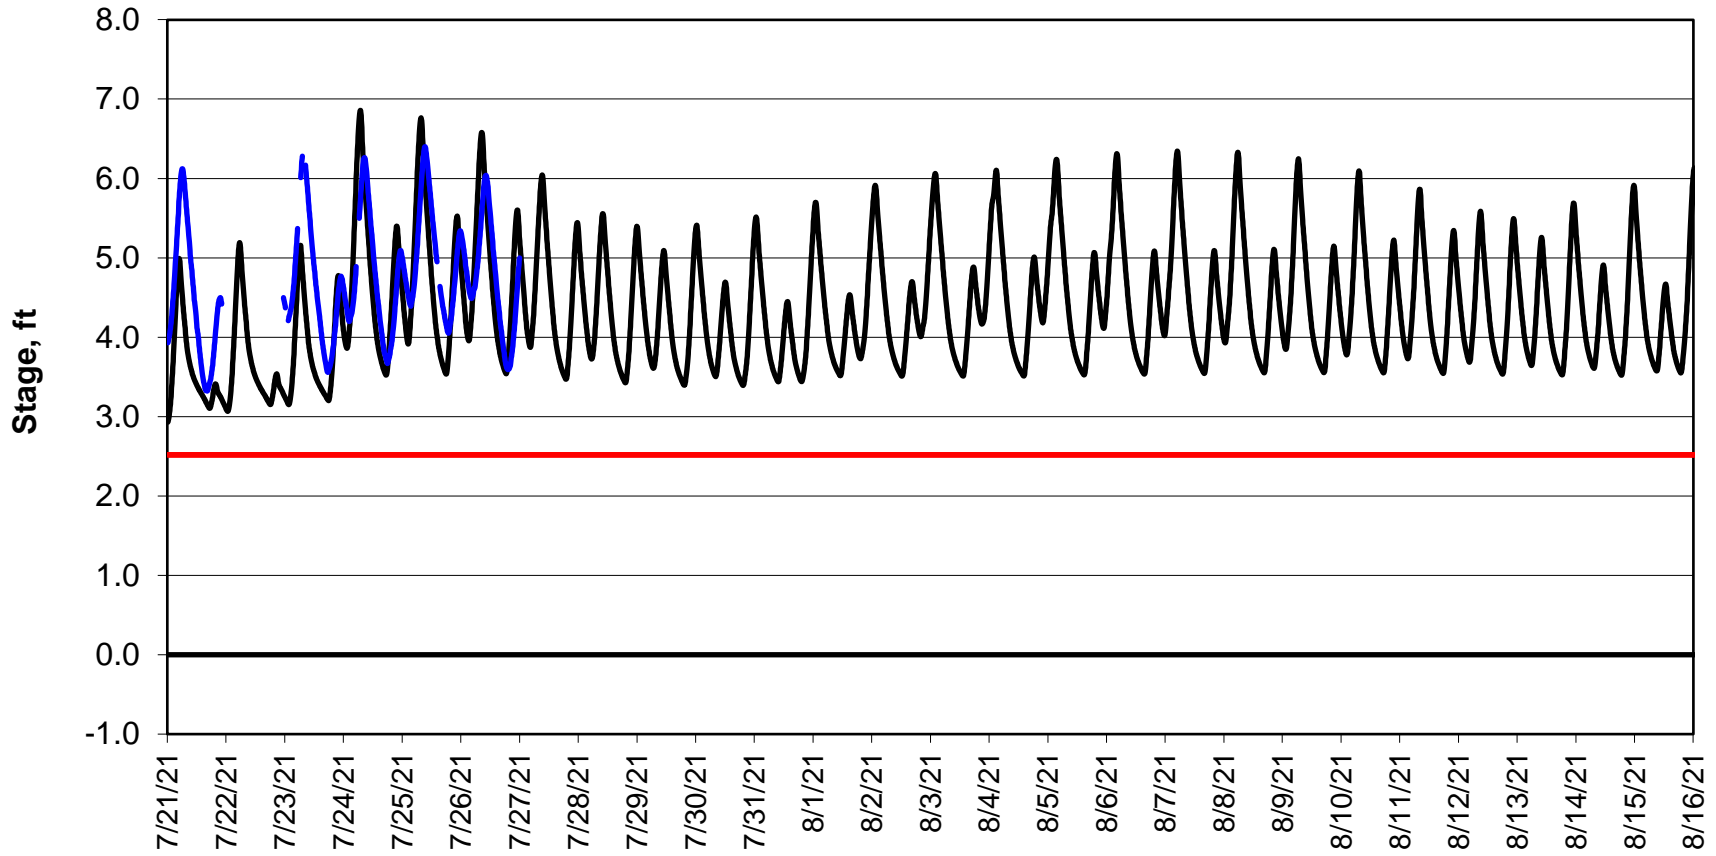

Forecasted Stage @ West of Union Island/Channel 218

Forecasted Stage Middle River @ Howard Road

Simulation Period 7/21/2021 thru 8/16/2021

Forecasted Stage @ Old River @ Tracy Road

Simulation Period 7/21/2021 thru 8/16/2021

Forecasted Stage @ Doughty Ct/Channel 205

Simulation Period 7/21/2021 thru 8/16/2021

Forecasted Stage @ East End of Grant Line Canal/Channel 204

Simulation Period 7/21/2021 thru 8/16/2021

— Base Case