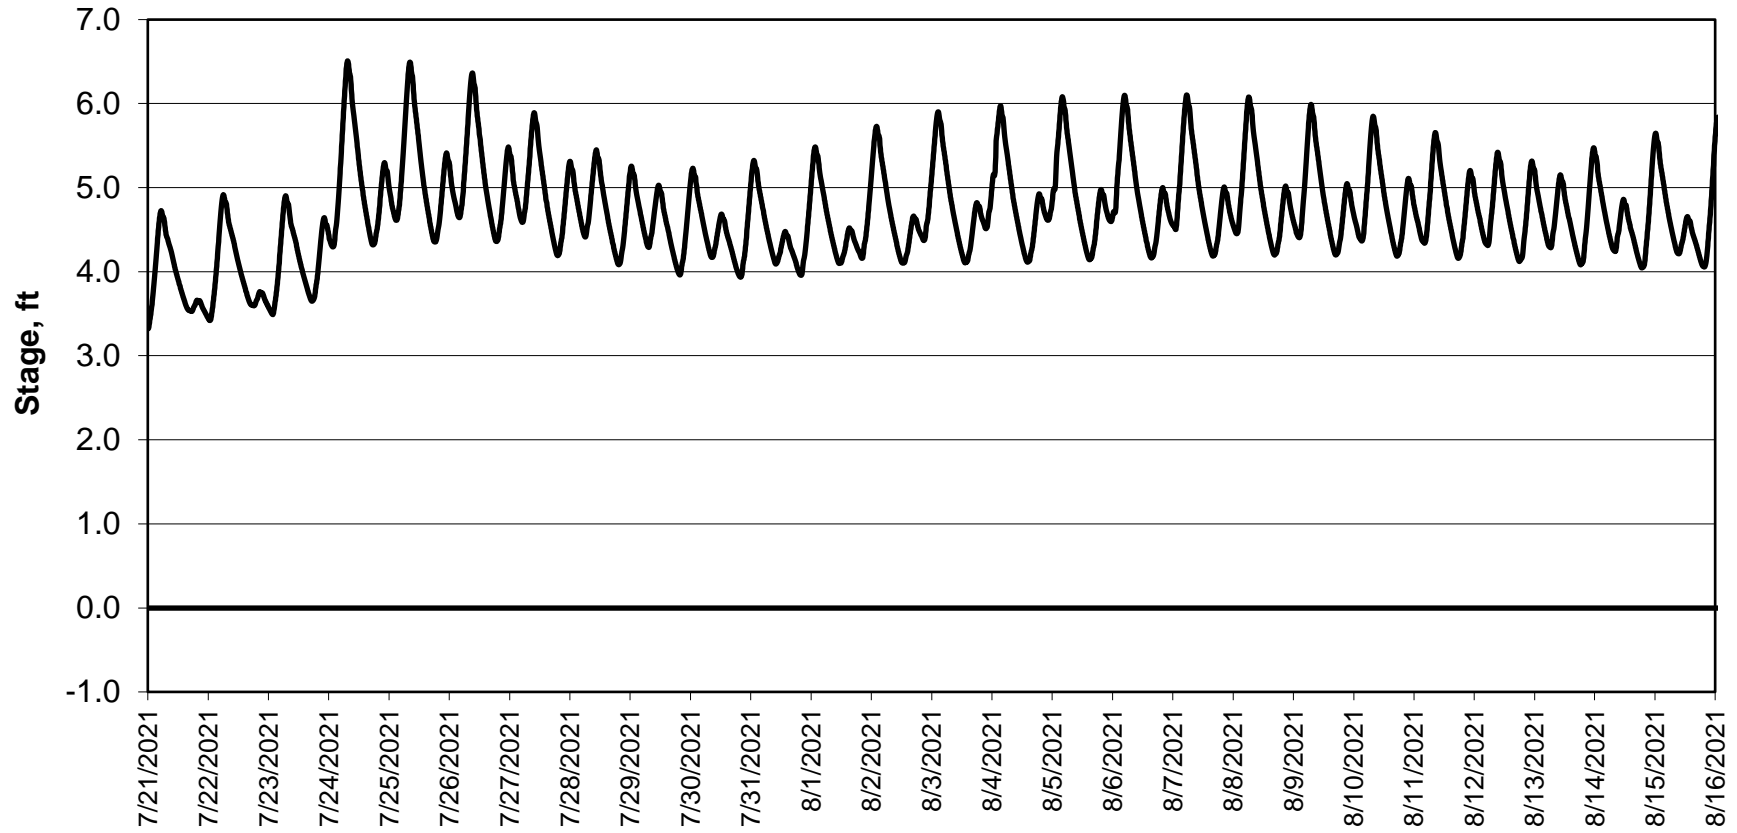

Forecasted Stage @ West of Union Island/Channel 218

Forecasted Stage Middle River @ Howard Road

Simulation Period 7/21/2021 thru 8/16/2021

Forecasted Stage @ Old River @ Tracy Road

Simulation Period 7/21/2021 thru 8/16/2021

Forecasted Stage @ Doughty Ct/Channel 205

Simulation Period 7/21/2021 thru 8/16/2021

Forecasted Stage @ East End of Grant Line Canal/Channel 204

Simulation Period 7/21/2021 thru 8/16/2021

— Base Case