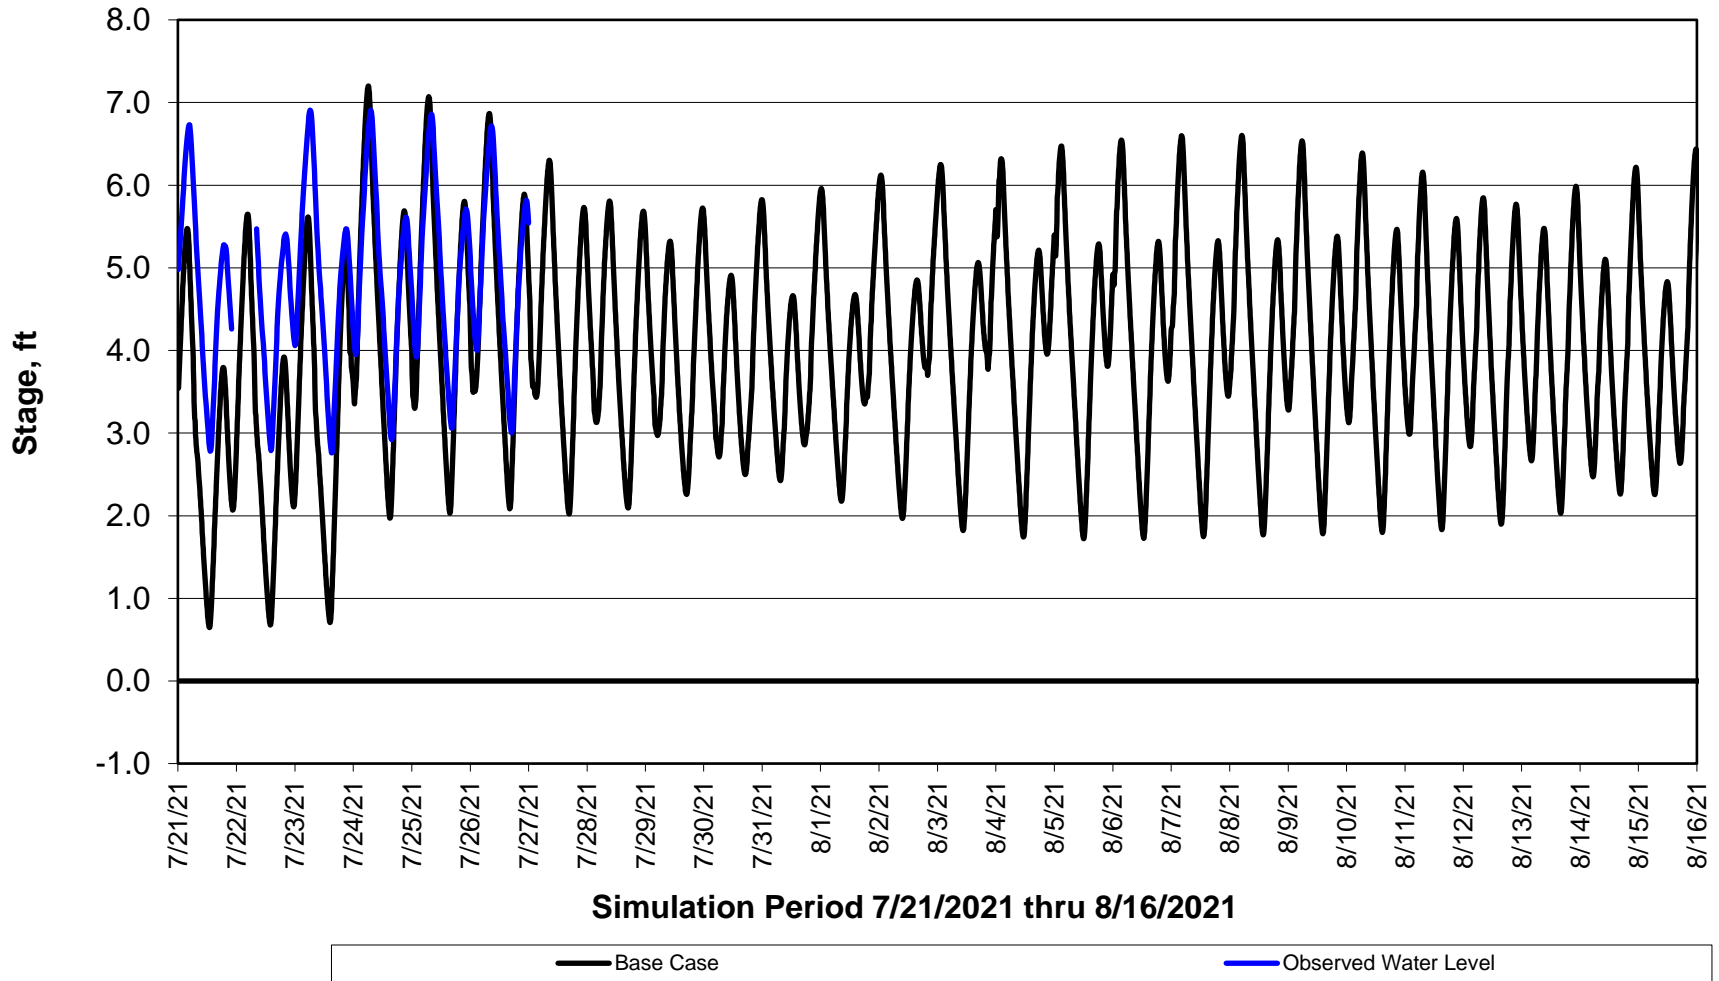

Forecasted Stage @ West of Union Island/Channel 218

Forecasted Stage Middle River @ Howard Road

Simulation Period 7/21/2021 thru 8/16/2021

Forecasted Stage @ Old River @ Tracy Road

Simulation Period 7/21/2021 thru 8/16/2021

Forecasted Stage @ Doughty Ct/Channel 205

Simulation Period 7/21/2021 thru 8/16/2021

Forecasted Stage @ East End of Grant Line Canal/Channel 204

Simulation Period 7/21/2021 thru 8/16/2021

— Base Case