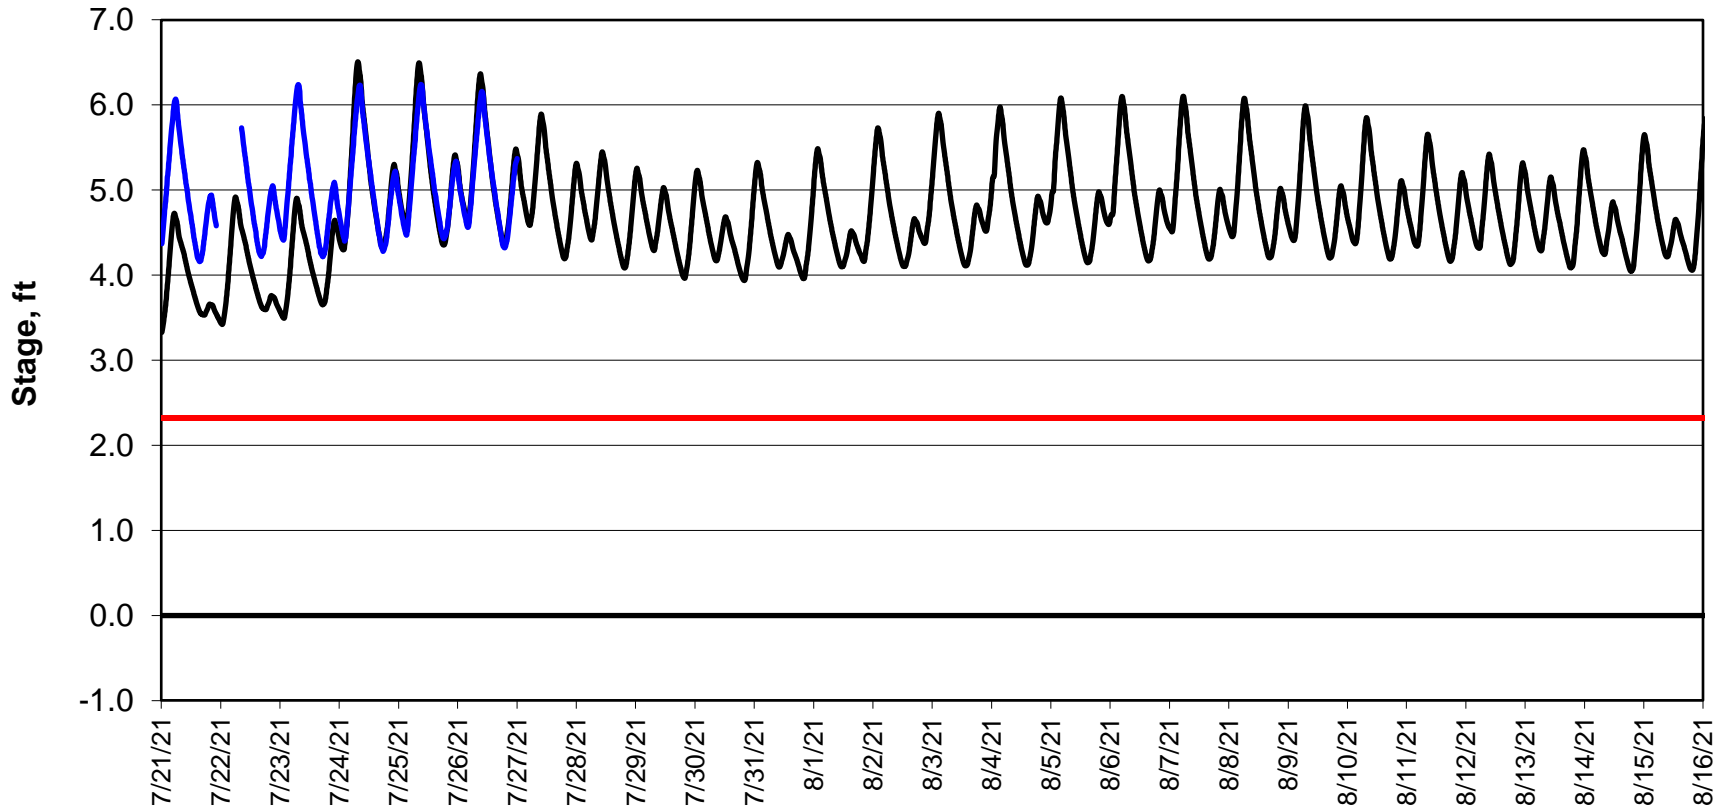

Forecasted Stage @ West of Union Island/Channel 218

Forecasted Stage Middle River @ Howard Road

Simulation Period 7/21/2021 thru 8/16/2021

Forecasted Stage @ Old River @ Tracy Road

Simulation Period 7/21/2021 thru 8/16/2021

Forecasted Stage @ Doughty Ct/Channel 205

Simulation Period 7/21/2021 thru 8/16/2021

Forecasted Stage @ East End of Grant Line Canal/Channel 204

Simulation Period 7/21/2021 thru 8/16/2021

— Base Case