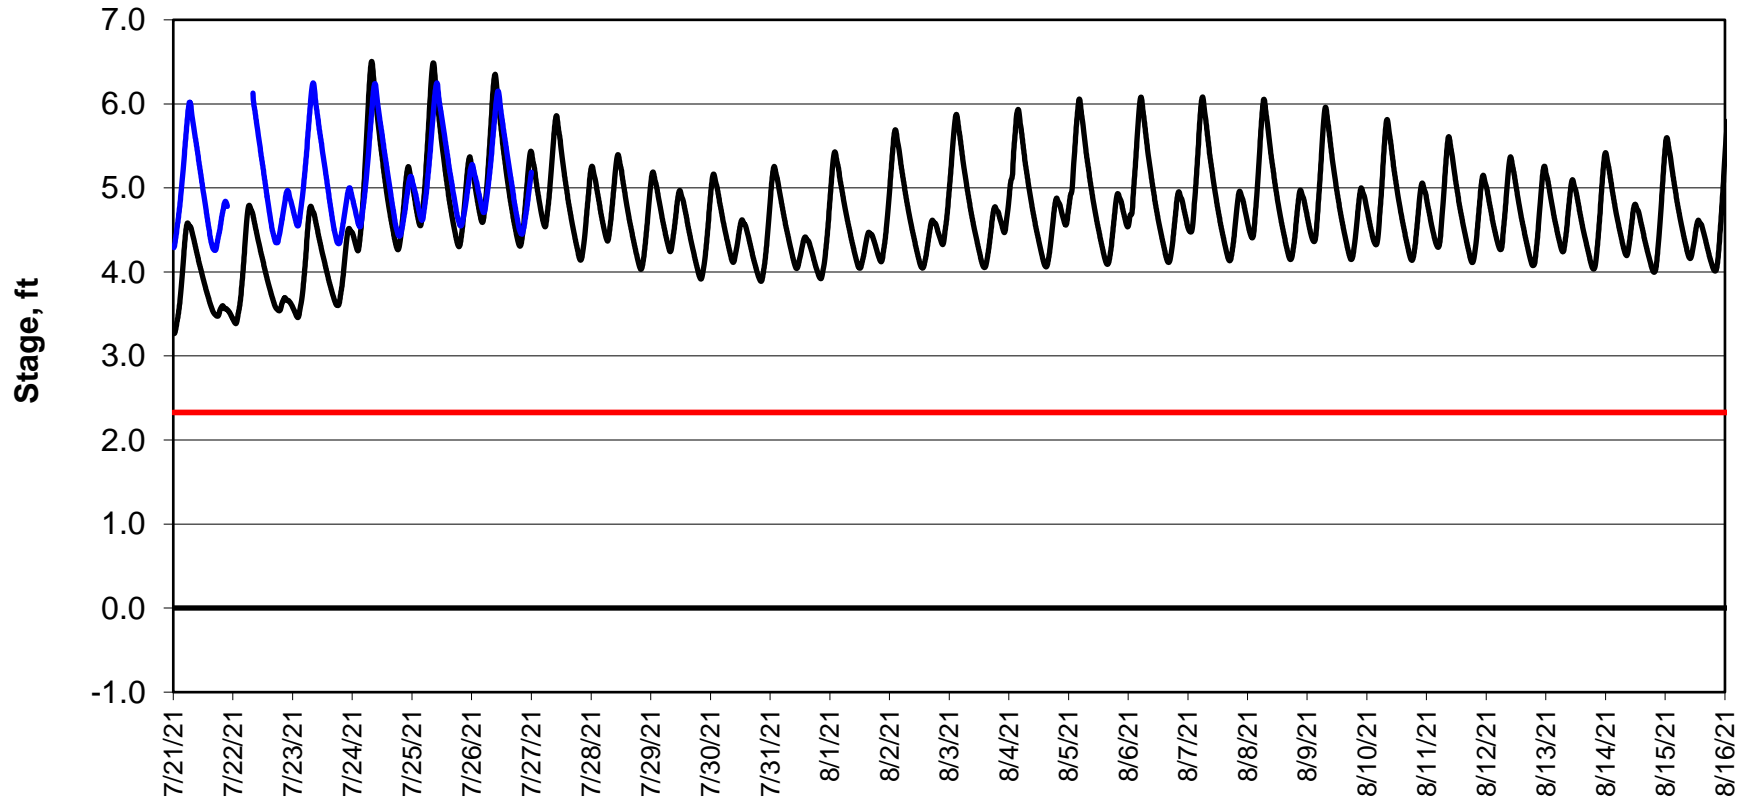

Forecasted Stage @ West of Union Island/Channel 218

Forecasted Stage Middle River @ Howard Road

Simulation Period 7/21/2021 thru 8/16/2021

Forecasted Stage @ Old River @ Tracy Road

Simulation Period 7/21/2021 thru 8/16/2021

Forecasted Stage @ Doughty Ct/Channel 205

Simulation Period 7/21/2021 thru 8/16/2021

Forecasted Stage @ East End of Grant Line Canal/Channel 204

Simulation Period 7/21/2021 thru 8/16/2021

— Base Case