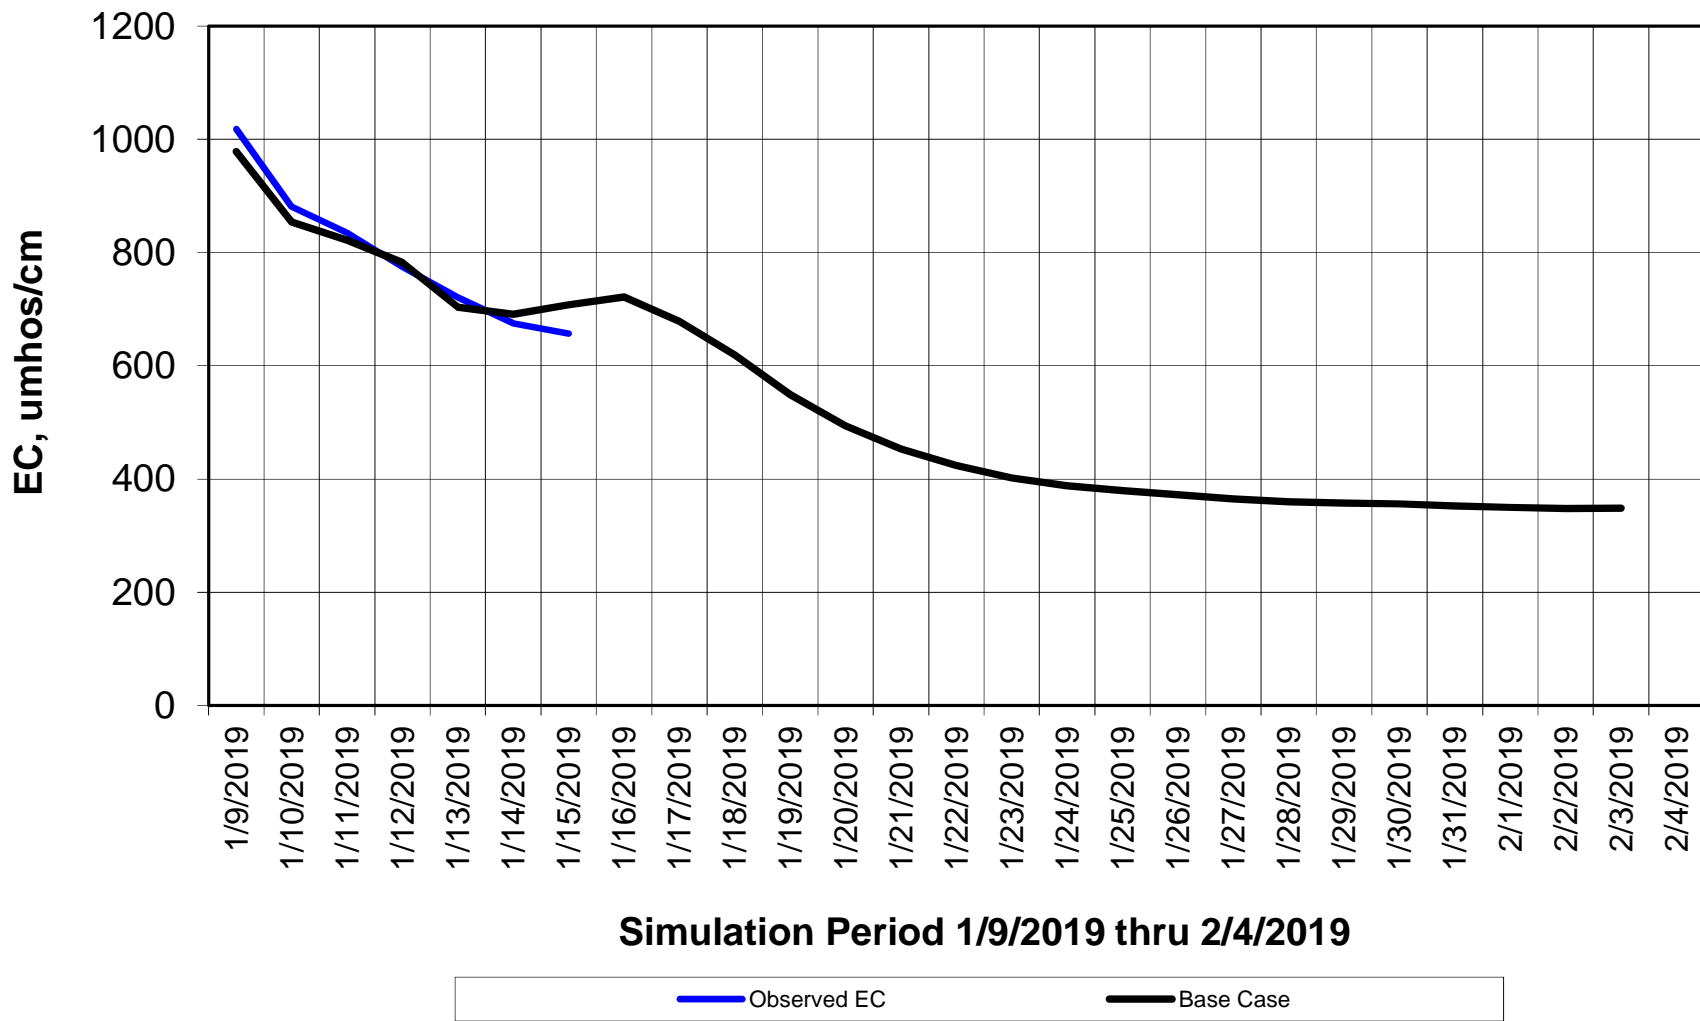

Forecasted Daily EC @ Holland Ct

Simulation Period 1/9/2019 thru 2/4/2019

Forecasted Daily EC @ Old River near Middle River

Forecasted Daily EC @ San Joaquin River at Brandt Bridge

Simulation Period 1/9/2019 thru 2/4/2019

Forecasted Daily EC @ Old River at Tracy Road

Simulation Period 1/9/2019 thru 2/4/2019

Forecasted Daily EC @ Jersey Point

Forecasted Daily EC @ Bethel

Simulation Period 1/9/2019 thru 2/4/2019