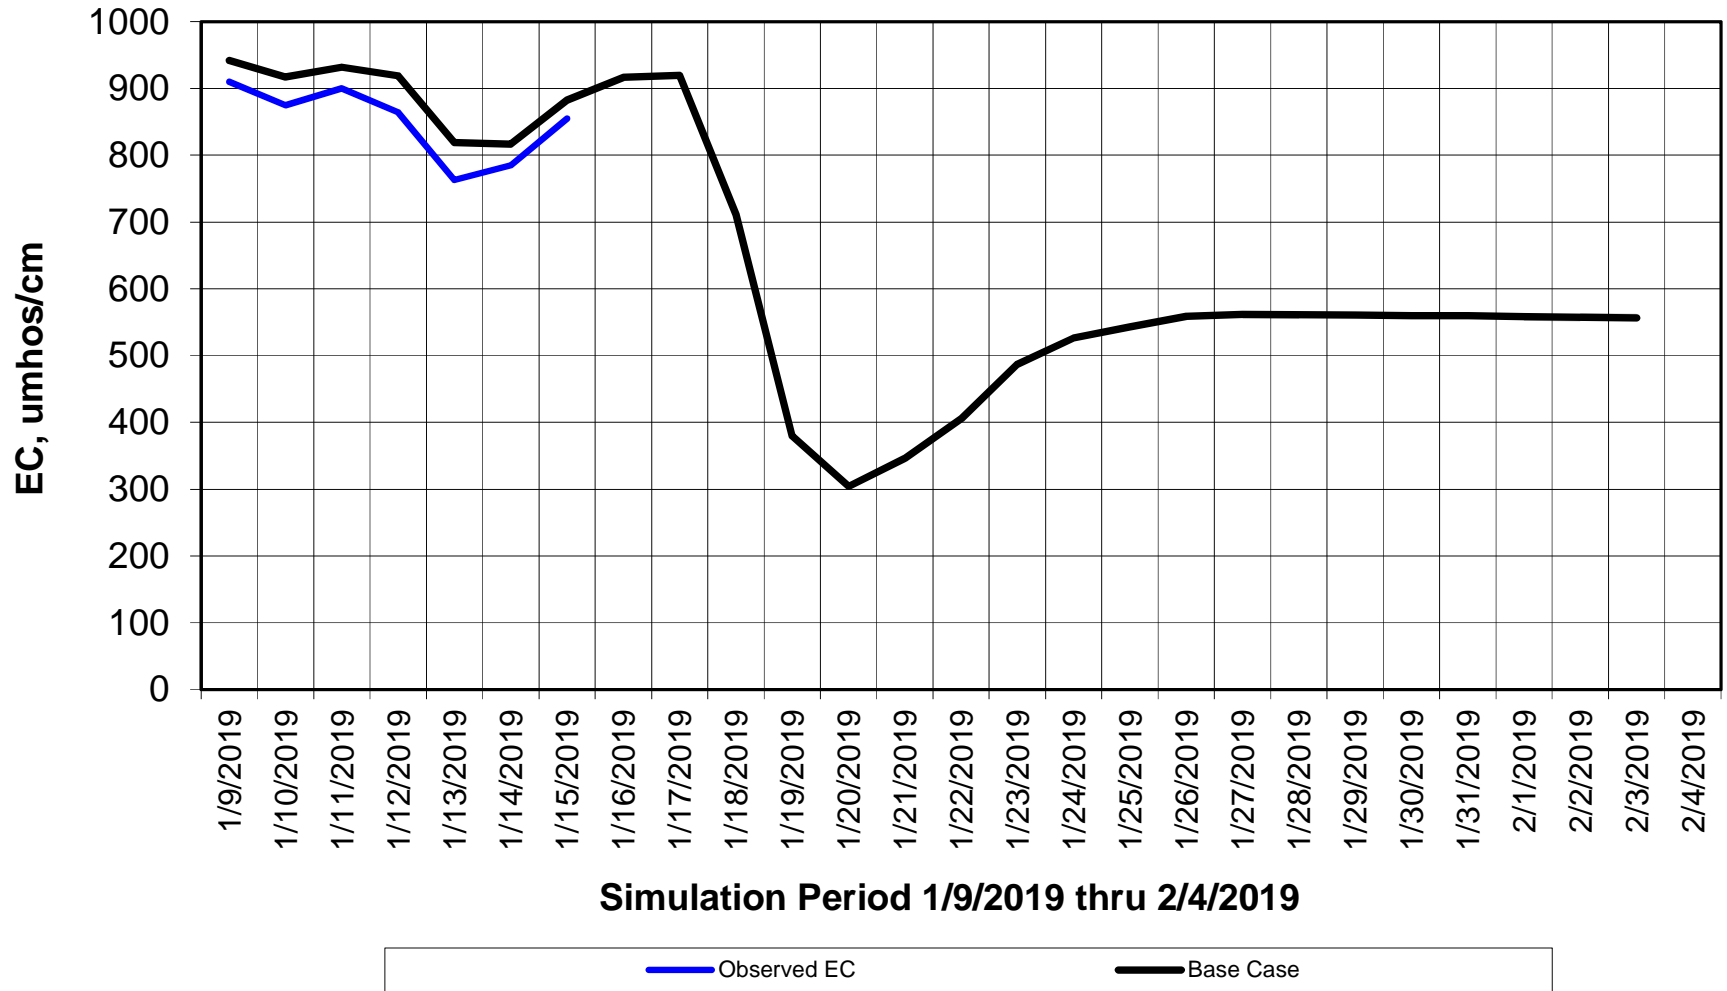

Forecasted Daily EC @ Holland Ct

Simulation Period 1/9/2019 thru 2/4/2019

Forecasted Daily EC @ Old River near Middle River

Forecasted Daily EC @ San Joaquin River at Brandt Bridge

Simulation Period 1/9/2019 thru 2/4/2019

Forecasted Daily EC @ Old River at Tracy Road

Simulation Period 1/9/2019 thru 2/4/2019

Forecasted Daily EC @ Jersey Point

Forecasted Daily EC @ Bethel

Simulation Period 1/9/2019 thru 2/4/2019