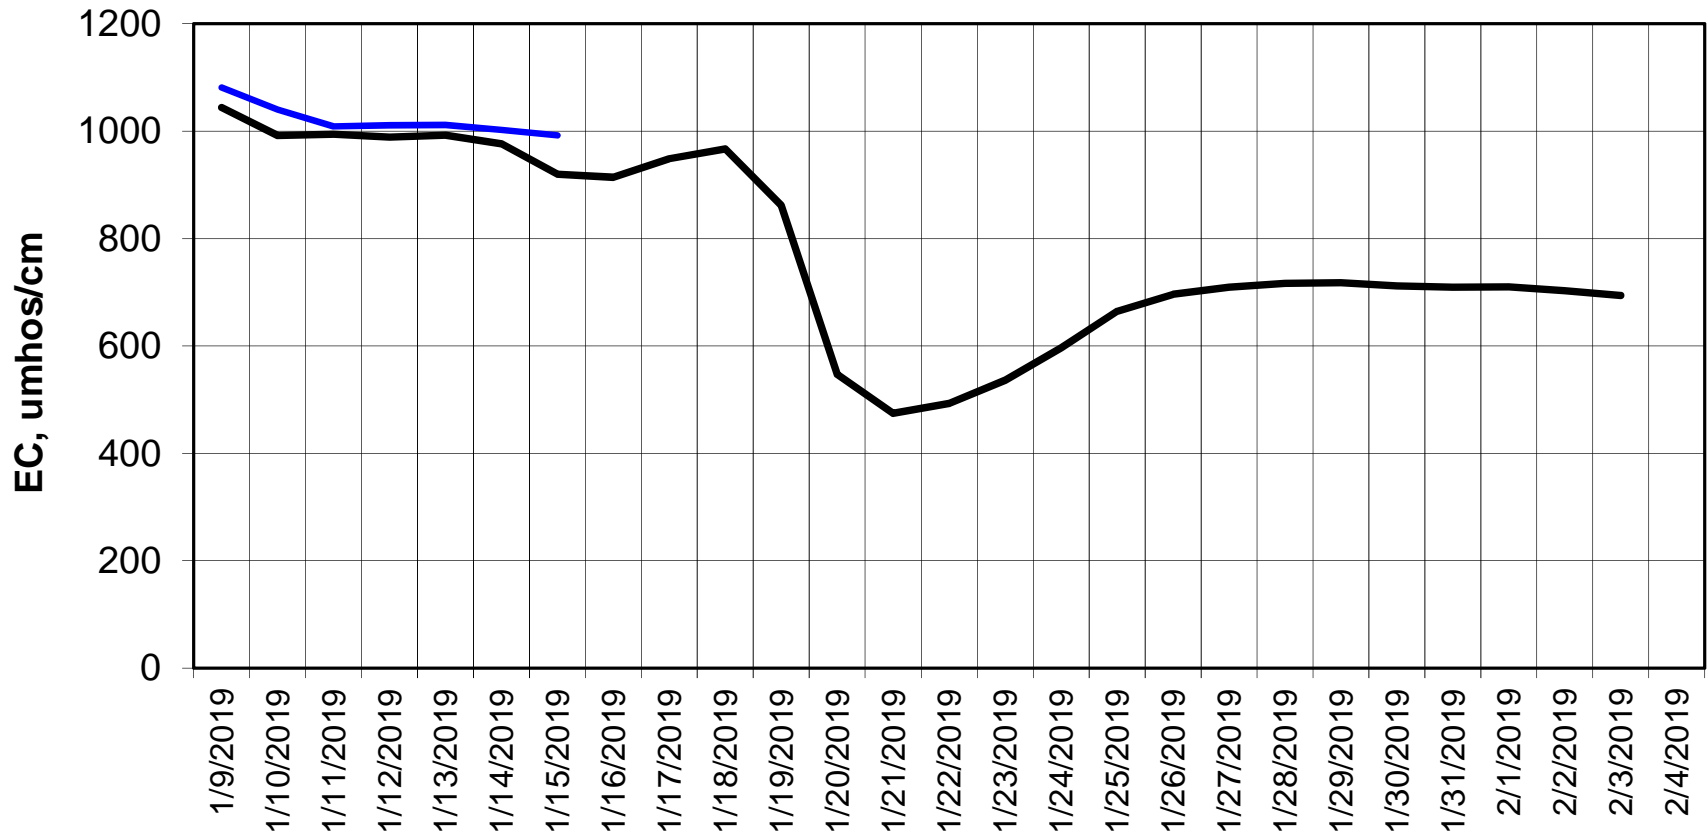

Forecasted Daily EC @ Holland Ct

Simulation Period 1/9/2019 thru 2/4/2019

Forecasted Daily EC @ Old River near Middle River

Forecasted Daily EC @ San Joaquin River at Brandt Bridge

Simulation Period 1/9/2019 thru 2/4/2019

Forecasted Daily EC @ Old River at Tracy Road

Simulation Period 1/9/2019 thru 2/4/2019

Forecasted Daily EC @ Jersey Point

Forecasted Daily EC @ Bethel

Simulation Period 1/9/2019 thru 2/4/2019