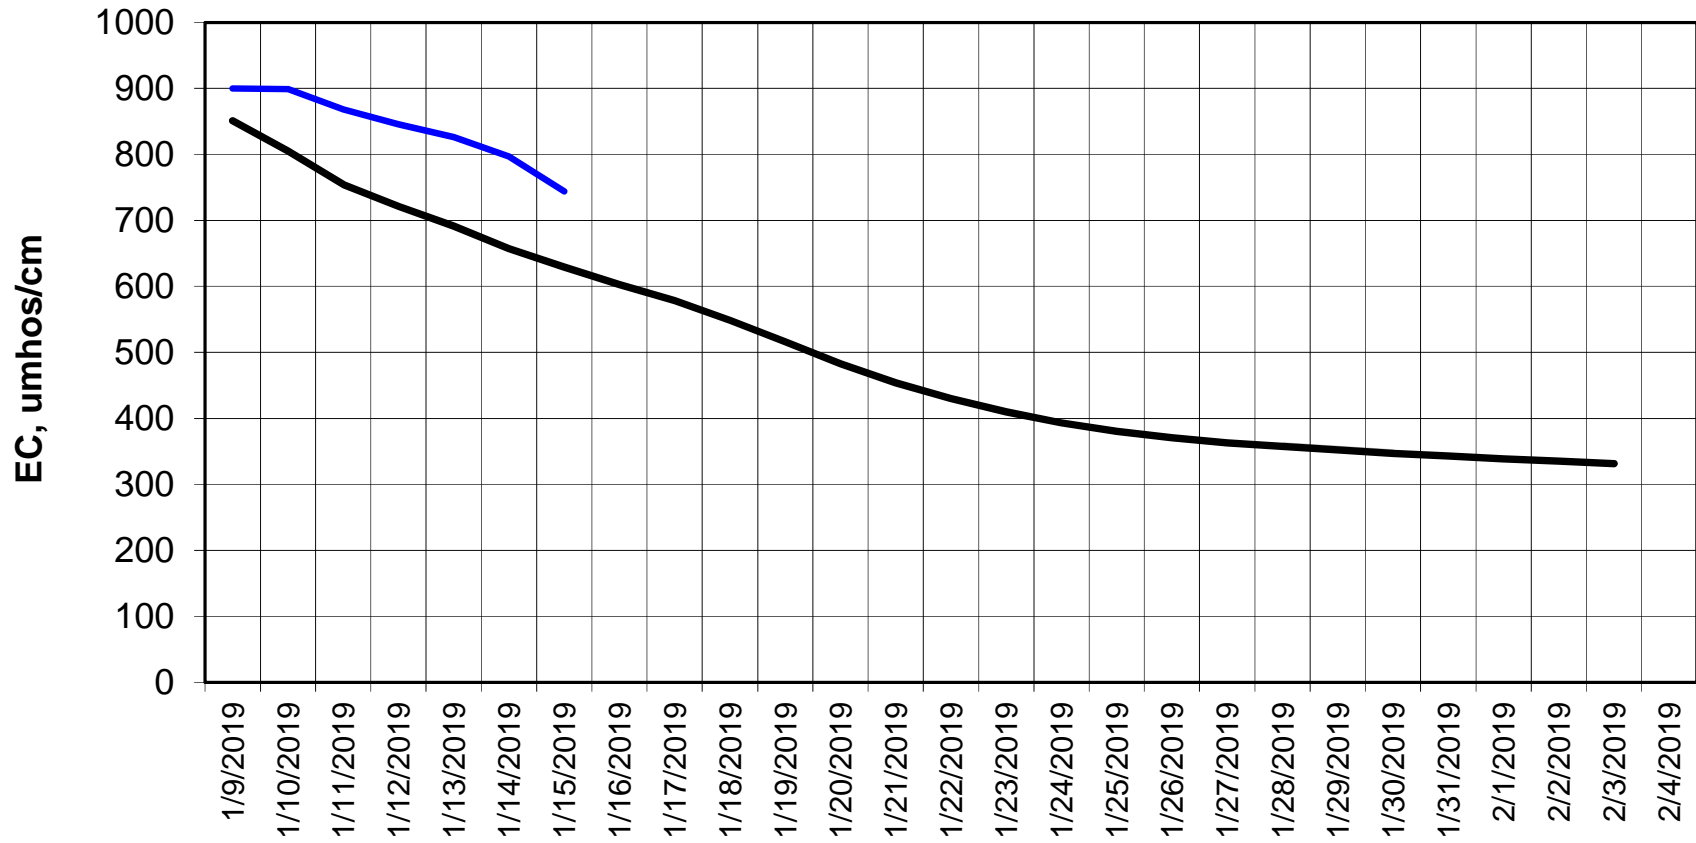

Forecasted Daily EC @ Old River at Tracy Road

Simulation Period 1/9/2019 thru 2/4/2019

Forecasted Daily EC @ Jersey Point

Forecasted Daily EC @ Bethel

Simulation Period 1/9/2019 thru 2/4/2019