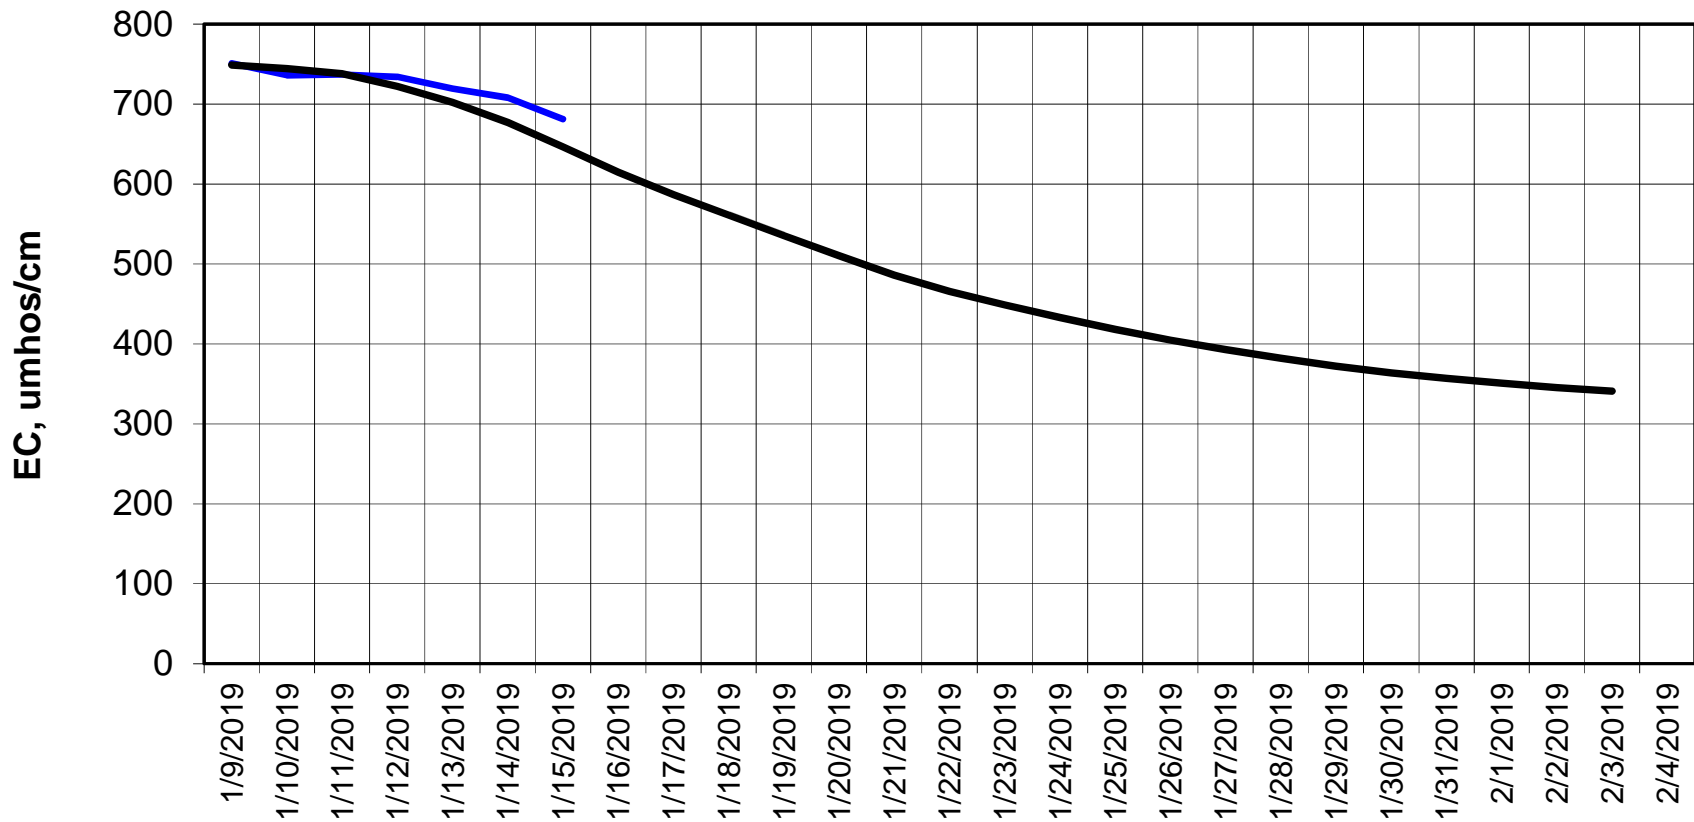

Forecasted Daily EC @ Holland Ct

Simulation Period 1/9/2019 thru 2/4/2019

Forecasted Daily EC @ Old River near Middle River

Forecasted Daily EC @ San Joaquin River at Brandt Bridge

Simulation Period 1/9/2019 thru 2/4/2019

Forecasted Daily EC @ Old River at Tracy Road

Simulation Period 1/9/2019 thru 2/4/2019

Forecasted Daily EC @ Jersey Point

Forecasted Daily EC @ Bethel

Simulation Period 1/9/2019 thru 2/4/2019