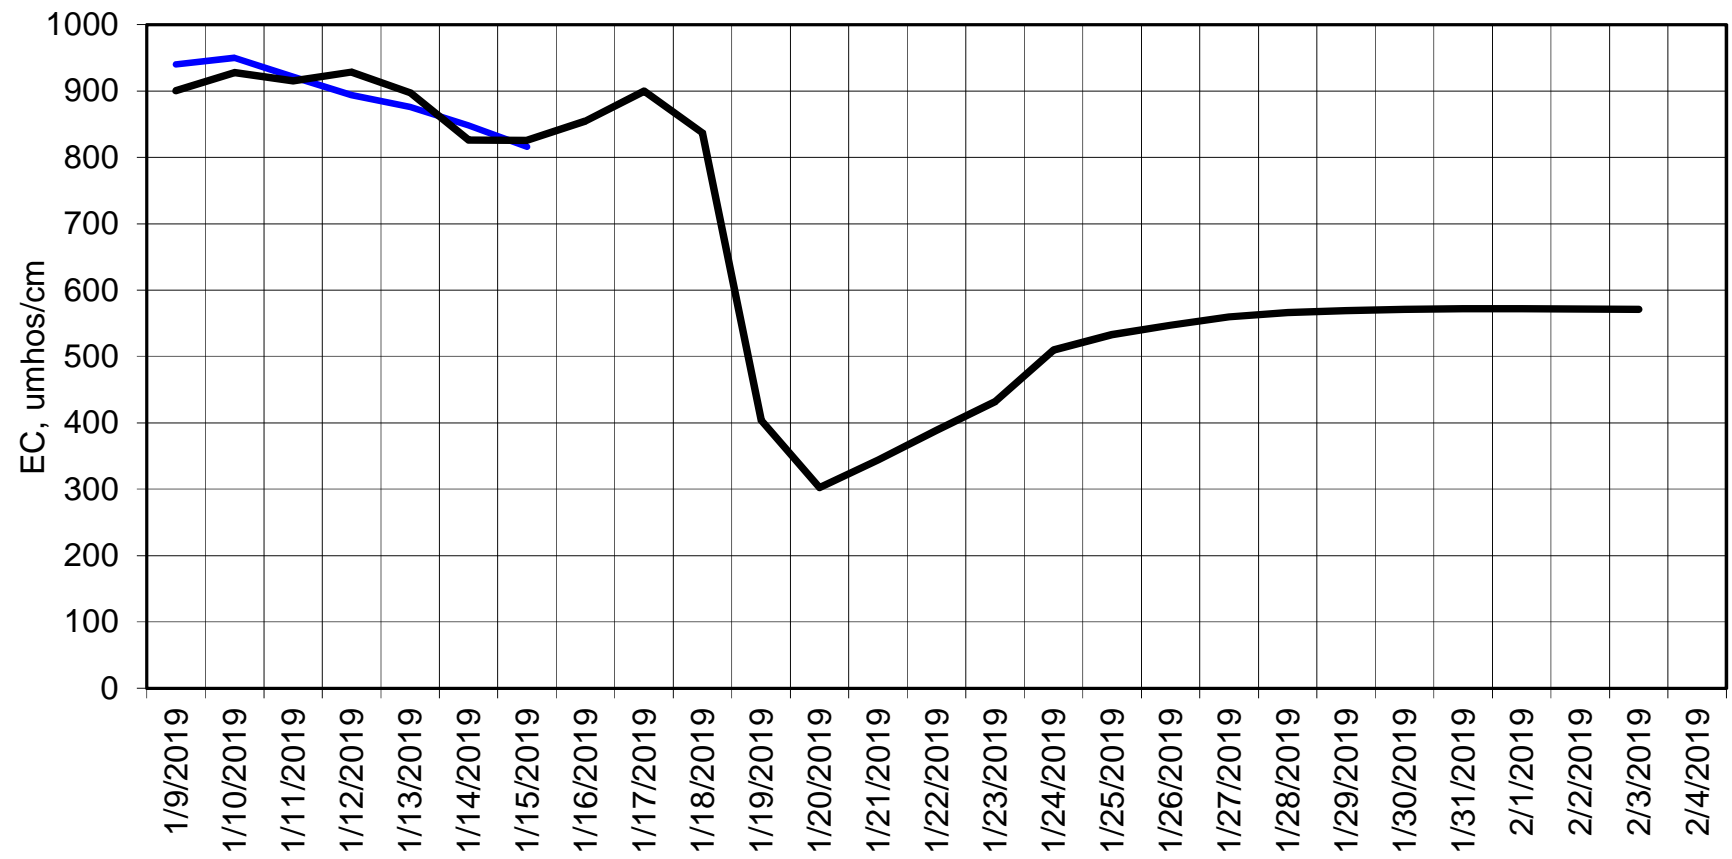

Forecasted Daily EC @ Holland Ct

Simulation Period 1/9/2019 thru 2/4/2019

Forecasted Daily EC @ Old River near Middle River

Forecasted Daily EC @ San Joaquin River at Brandt Bridge

Simulation Period 1/9/2019 thru 2/4/2019

Forecasted Daily EC @ Old River at Tracy Road

Simulation Period 1/9/2019 thru 2/4/2019

Forecasted Daily EC @ Jersey Point

Forecasted Daily EC @ Bethel

Simulation Period 1/9/2019 thru 2/4/2019