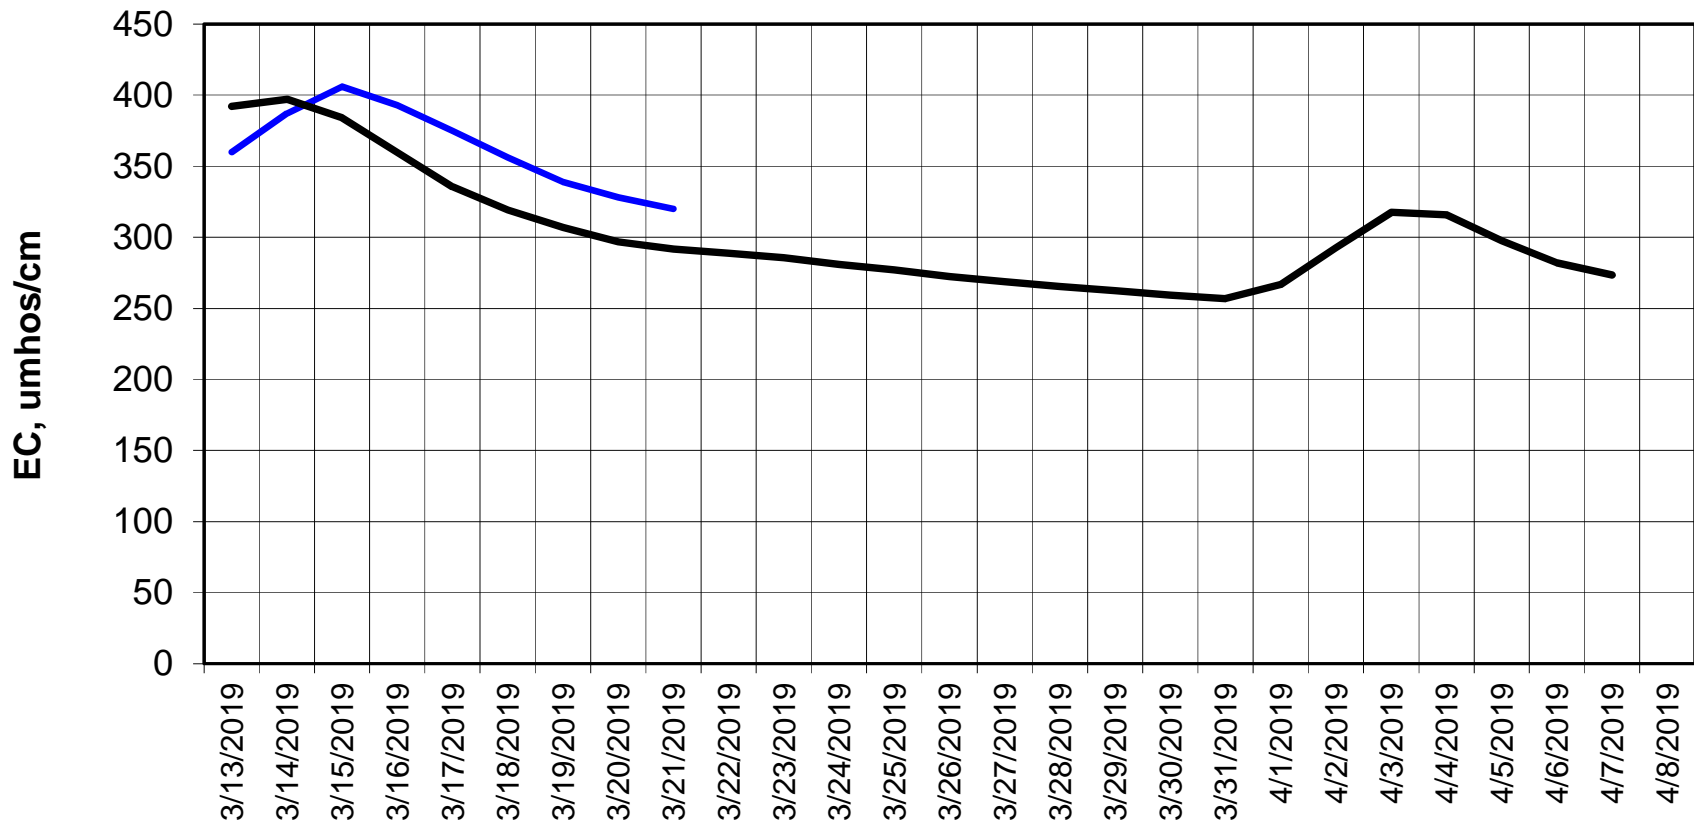

Forecasted Daily EC @ Holland Ct

Simulation Period 3/13/2019 thru 4/8/2019

Forecasted Daily EC @ Old River near Middle River

Simulation Period 3/13/2019 thru 4/8/2019

Forecasted Daily EC @ San Joaquin River at Brandt Bridge

Simulation Period 3/13/2019 thru 4/8/2019

Forecasted Daily EC @ Old River at Tracy Road

Simulation Period 3/13/2019 thru 4/8/2019

Forecasted Daily EC @ Jersey Point

Simulation Period 3/13/2019 thru 4/8/2019

Forecasted Daily EC @ Bethel

Simulation Period 3/13/2019 thru 4/8/2019