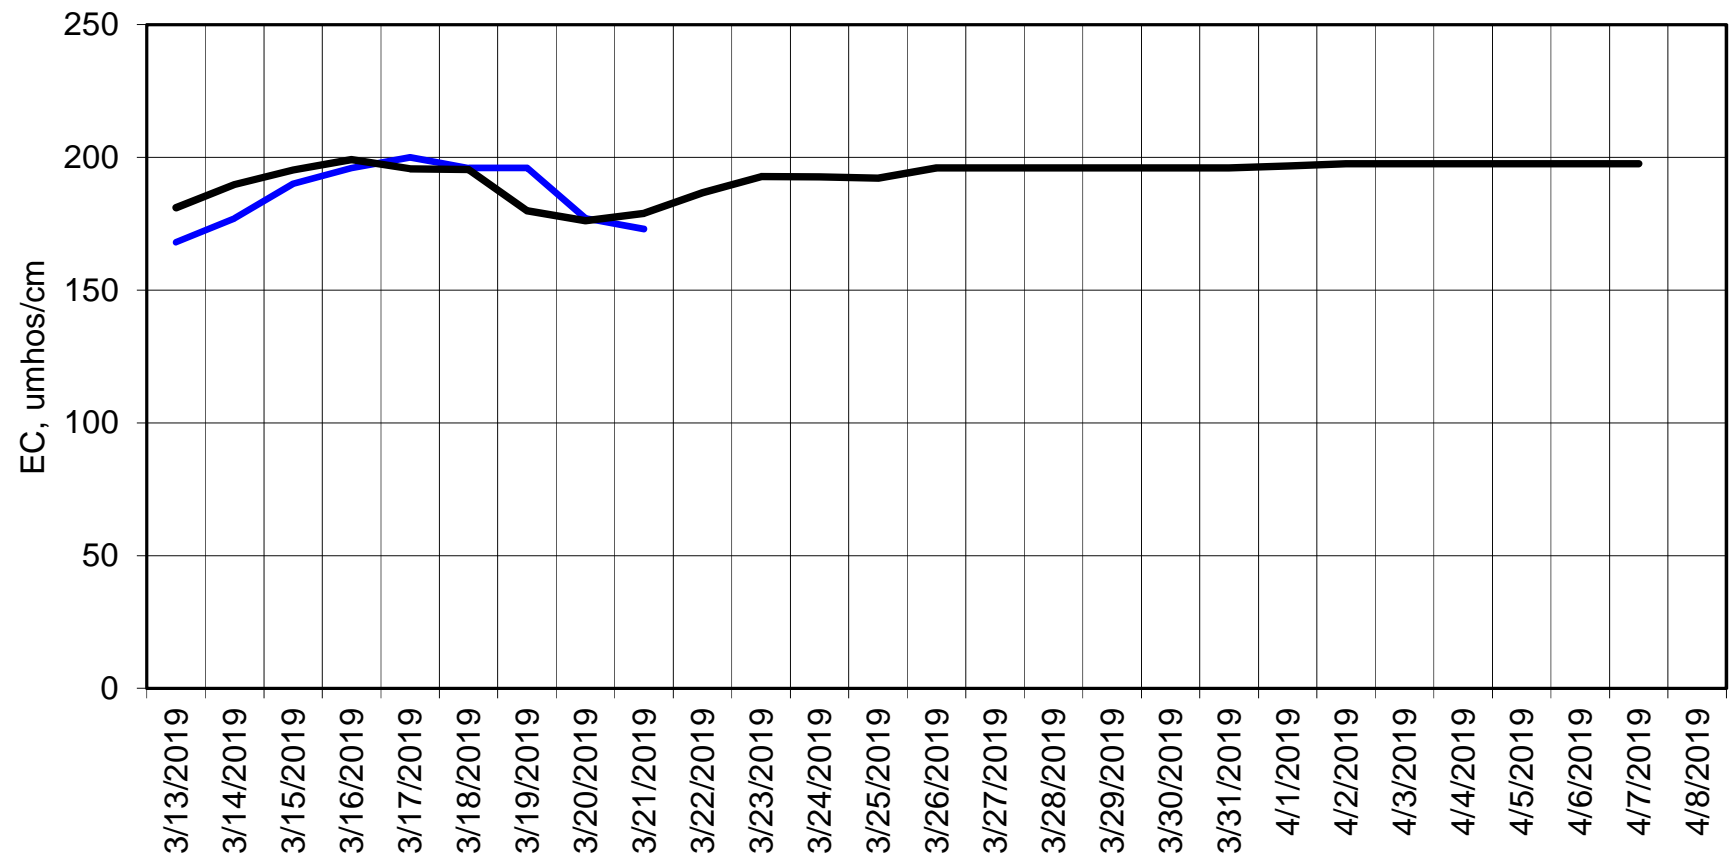

Forecasted Daily EC @ Holland Ct

Simulation Period 3/13/2019 thru 4/8/2019

Forecasted Daily EC @ Old River near Middle River

Simulation Period 3/13/2019 thru 4/8/2019

Forecasted Daily EC @ San Joaquin River at Brandt Bridge

Simulation Period 3/13/2019 thru 4/8/2019

Forecasted Daily EC @ Old River at Tracy Road

Simulation Period 3/13/2019 thru 4/8/2019

Forecasted Daily EC @ Jersey Point

Simulation Period 3/13/2019 thru 4/8/2019

Forecasted Daily EC @ Bethel

Simulation Period 3/13/2019 thru 4/8/2019