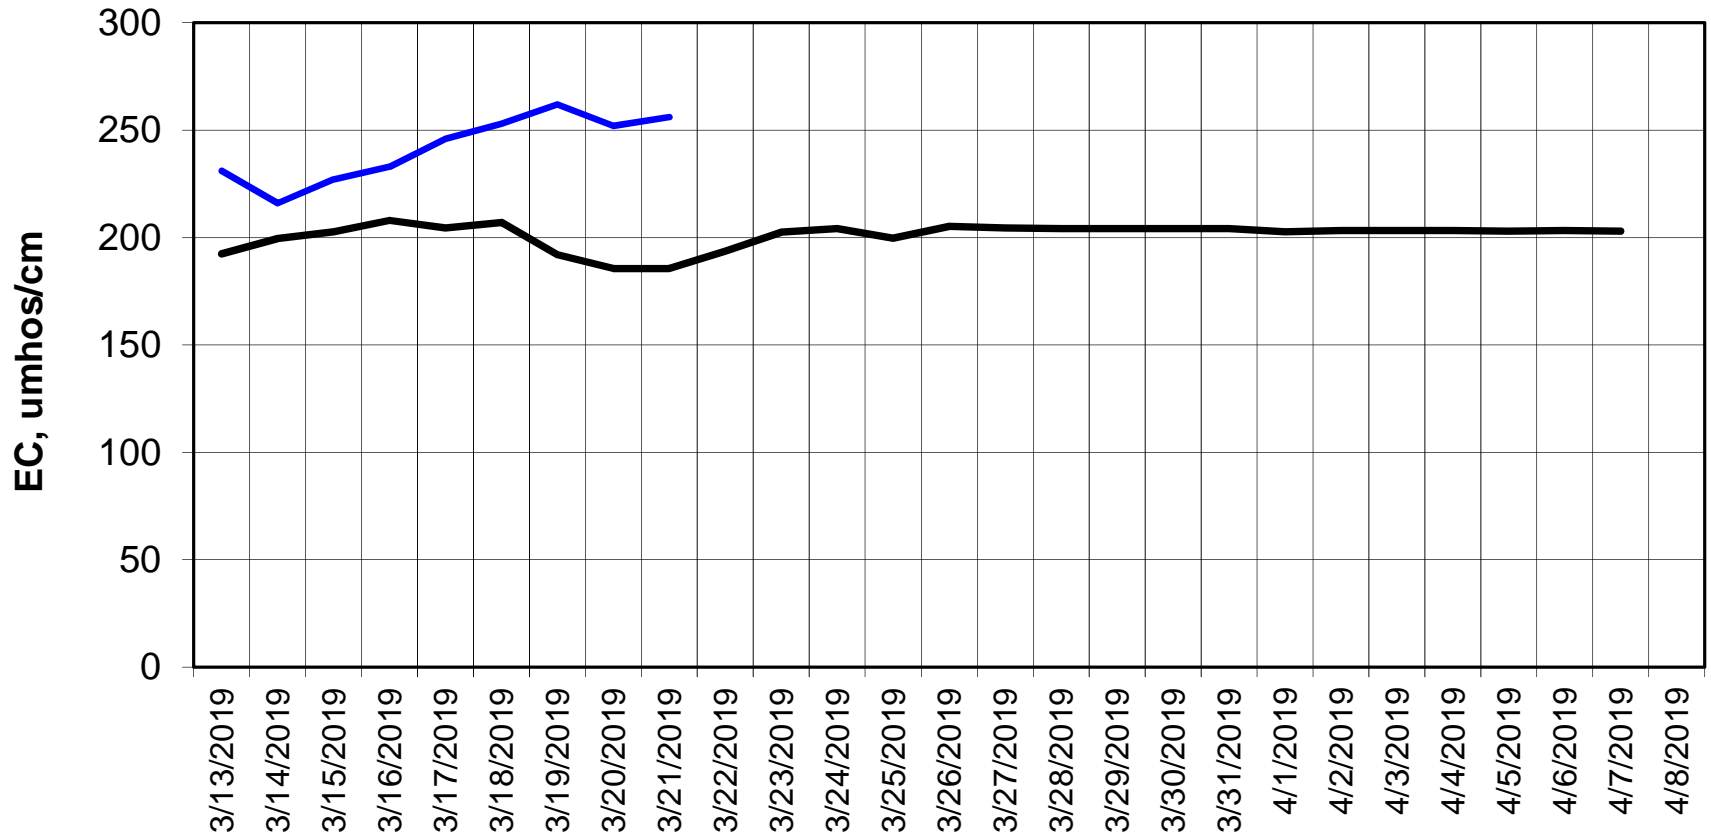

Forecasted Daily EC @ Holland Ct

Simulation Period 3/13/2019 thru 4/8/2019

Forecasted Daily EC @ Old River near Middle River

Simulation Period 3/13/2019 thru 4/8/2019

Forecasted Daily EC @ San Joaquin River at Brandt Bridge

Simulation Period 3/13/2019 thru 4/8/2019

Forecasted Daily EC @ Old River at Tracy Road

Simulation Period 3/13/2019 thru 4/8/2019

Forecasted Daily EC @ Jersey Point

Simulation Period 3/13/2019 thru 4/8/2019

Forecasted Daily EC @ Bethel

Simulation Period 3/13/2019 thru 4/8/2019