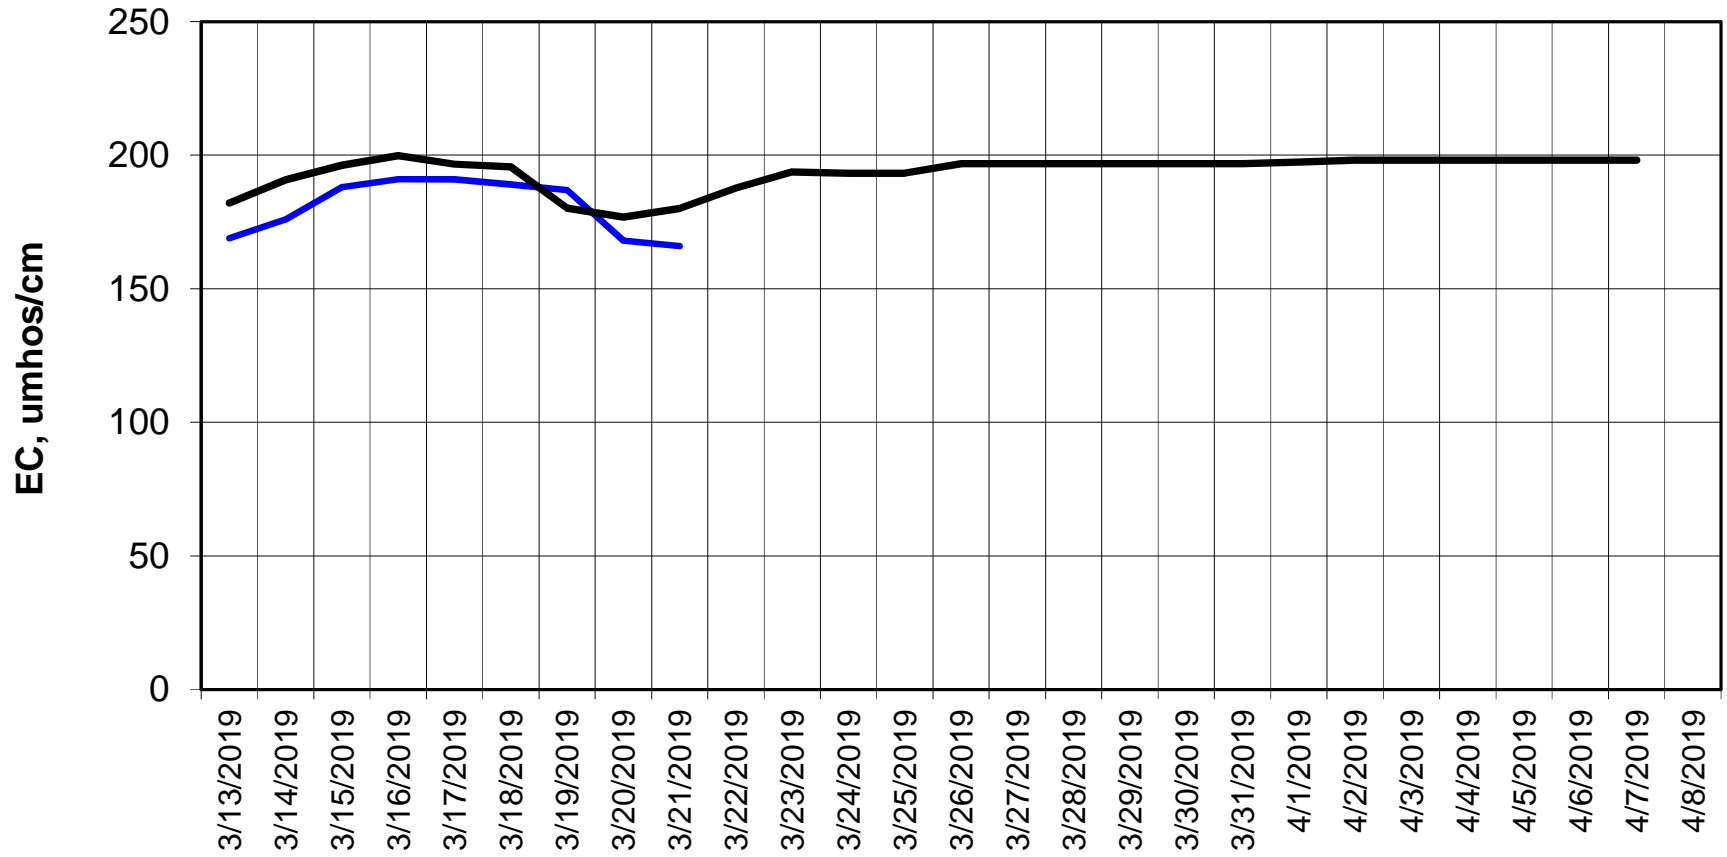

Forecasted Daily EC @ Holland Ct

Simulation Period 3/13/2019 thru 4/8/2019

Forecasted Daily EC @ Old River near Middle River

Simulation Period 3/13/2019 thru 4/8/2019

Forecasted Daily EC @ San Joaquin River at Brandt Bridge

Simulation Period 3/13/2019 thru 4/8/2019

Forecasted Daily EC @ Old River at Tracy Road

Simulation Period 3/13/2019 thru 4/8/2019

Forecasted Daily EC @ Jersey Point

Simulation Period 3/13/2019 thru 4/8/2019

Forecasted Daily EC @ Bethel

Simulation Period 3/13/2019 thru 4/8/2019