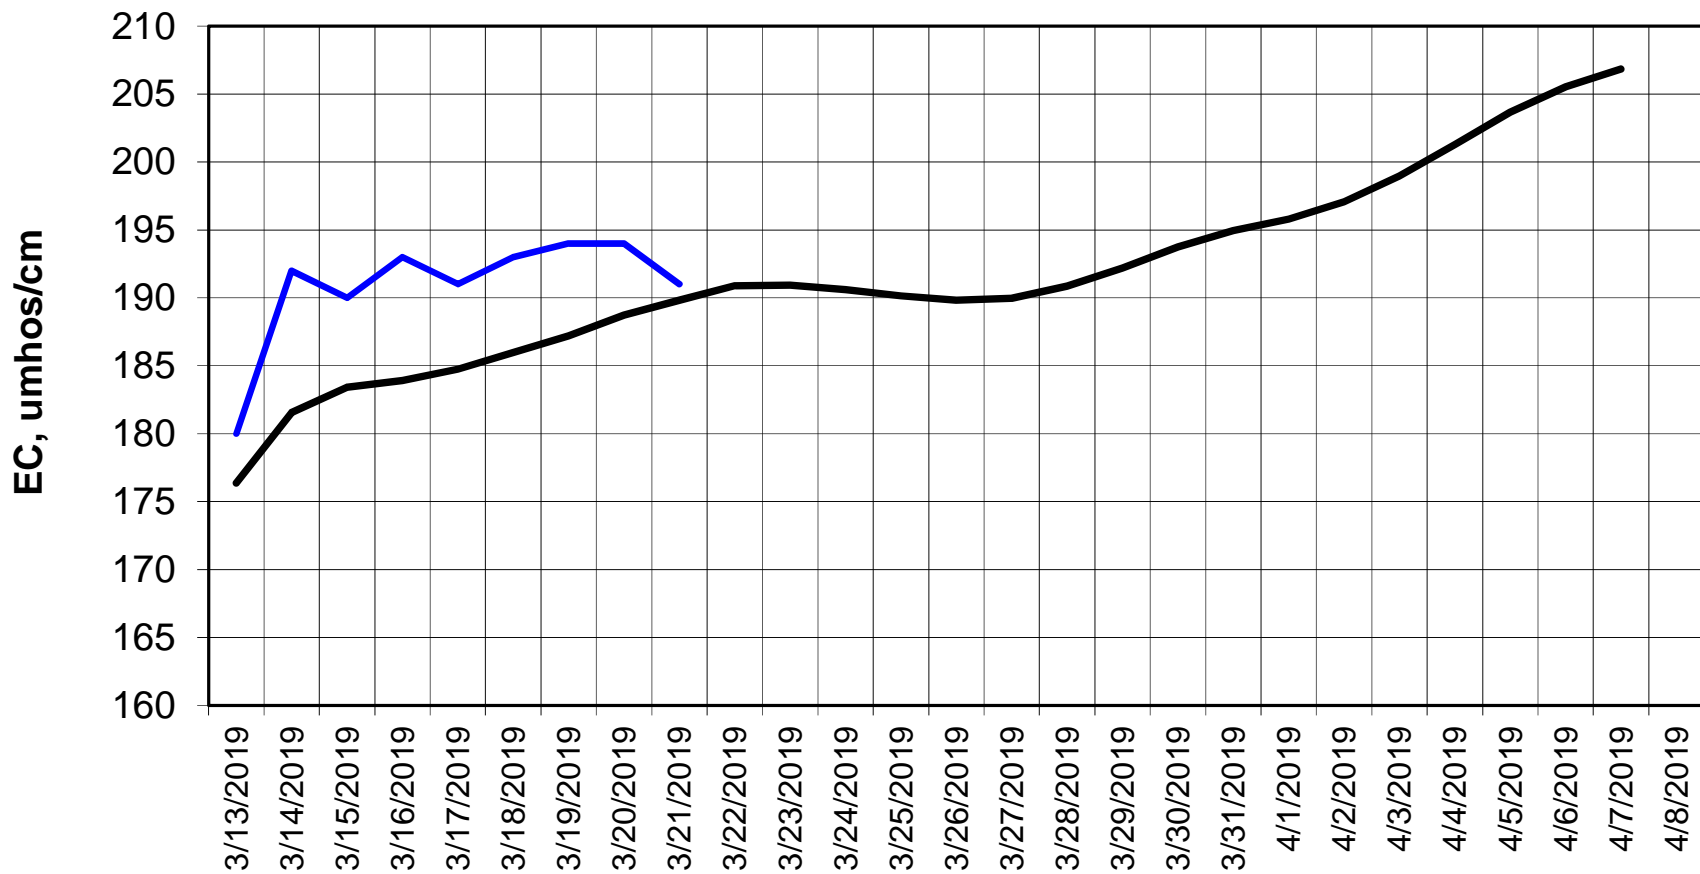

Simulation Period 3/13/2019 thru 4/8/2019

Forecasted Daily EC @ Old River at Tracy Road

Simulation Period 3/13/2019 thru 4/8/2019

Forecasted Daily EC @ Jersey Point

Simulation Period 3/13/2019 thru 4/8/2019

Forecasted Daily EC @ Bethel

Simulation Period 3/13/2019 thru 4/8/2019