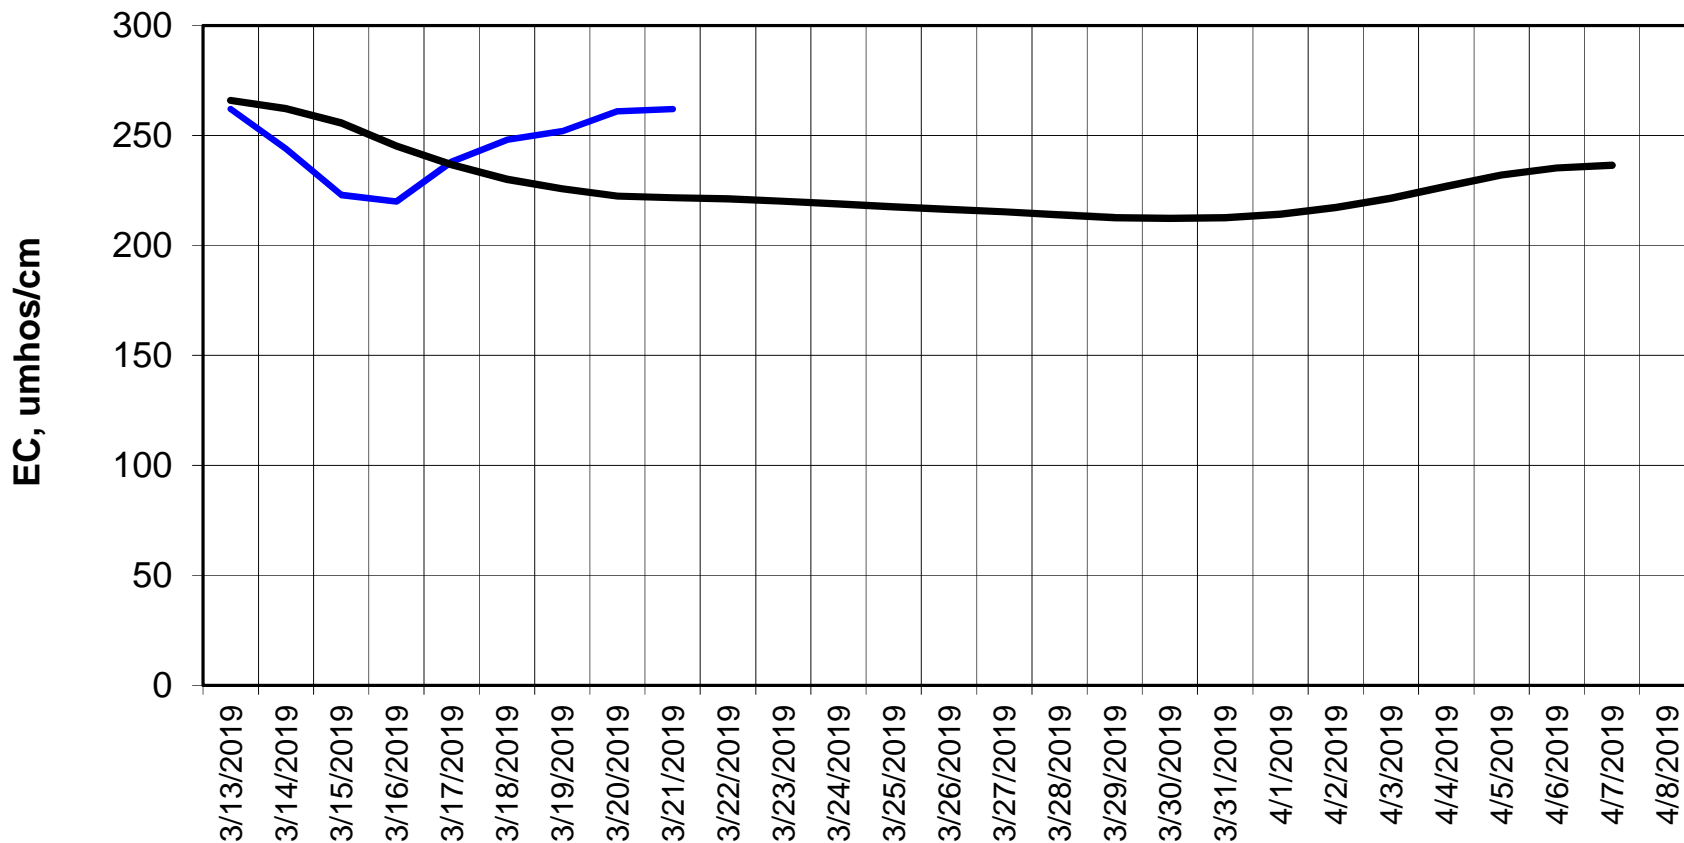

Simulation Period 3/13/2019 thru 4/8/2019

Forecasted Daily EC @ Old River at Tracy Road

Simulation Period 3/13/2019 thru 4/8/2019

Forecasted Daily EC @ Jersey Point

Simulation Period 3/13/2019 thru 4/8/2019

Forecasted Daily EC @ Bethel

Simulation Period 3/13/2019 thru 4/8/2019