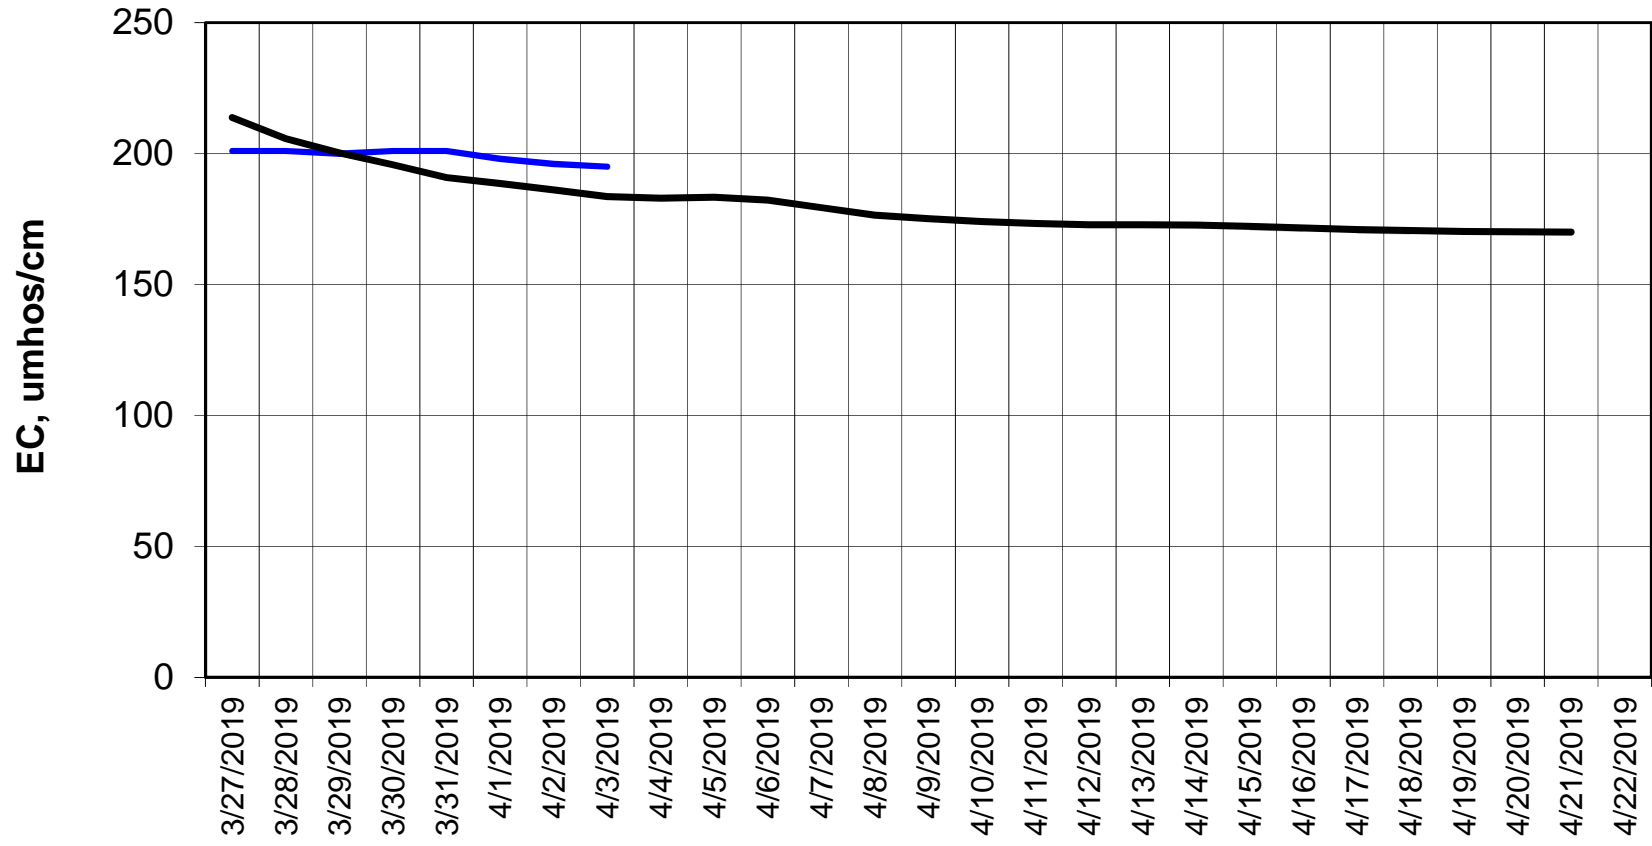

Simulation Period 3/27/2019 thru 4/22/2019

Forecasted Daily EC @ Old River at Tracy Road

Simulation Period 3/27/2019 thru 4/22/2019

Forecasted Daily EC @ Jersey Point

Simulation Period 3/27/2019 thru 4/22/2019

Forecasted Daily EC @ Bethel

Simulation Period 3/27/2019 thru 4/22/2019