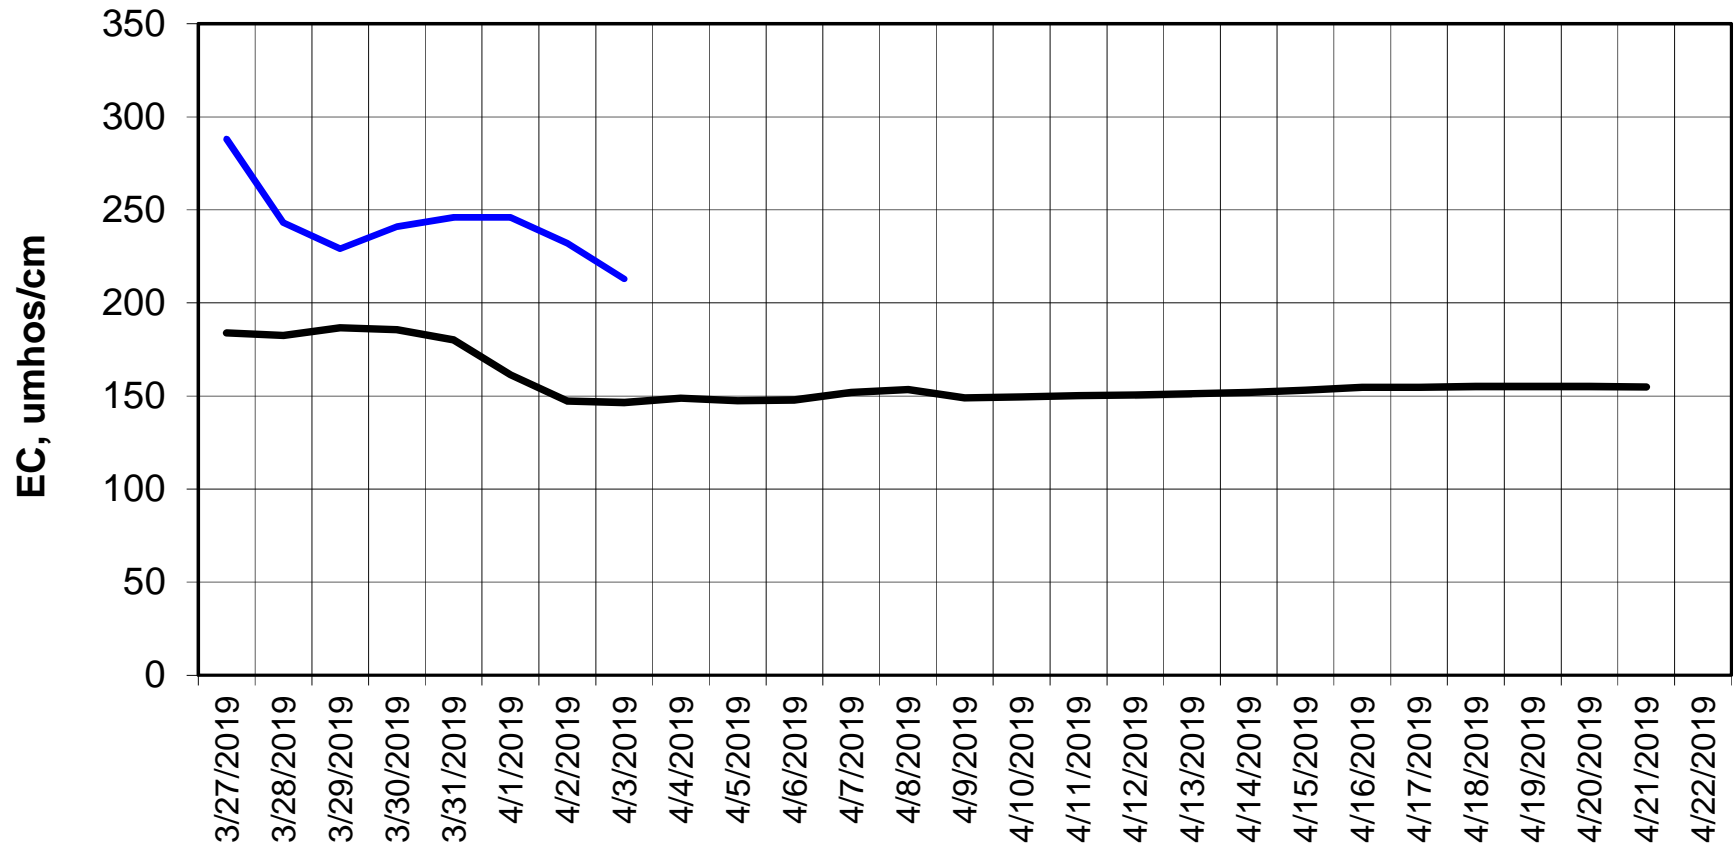

Forecasted Daily EC @ Holland Ct

Simulation Period 3/27/2019 thru 4/22/2019

Forecasted Daily EC @ Old River near Middle River

Simulation Period 3/27/2019 thru 4/22/2019

Forecasted Daily EC @ San Joaquin River at Brandt Bridge

Simulation Period 3/27/2019 thru 4/22/2019

Forecasted Daily EC @ Old River at Tracy Road

Simulation Period 3/27/2019 thru 4/22/2019

Forecasted Daily EC @ Jersey Point

Simulation Period 3/27/2019 thru 4/22/2019

Forecasted Daily EC @ Bethel

Simulation Period 3/27/2019 thru 4/22/2019