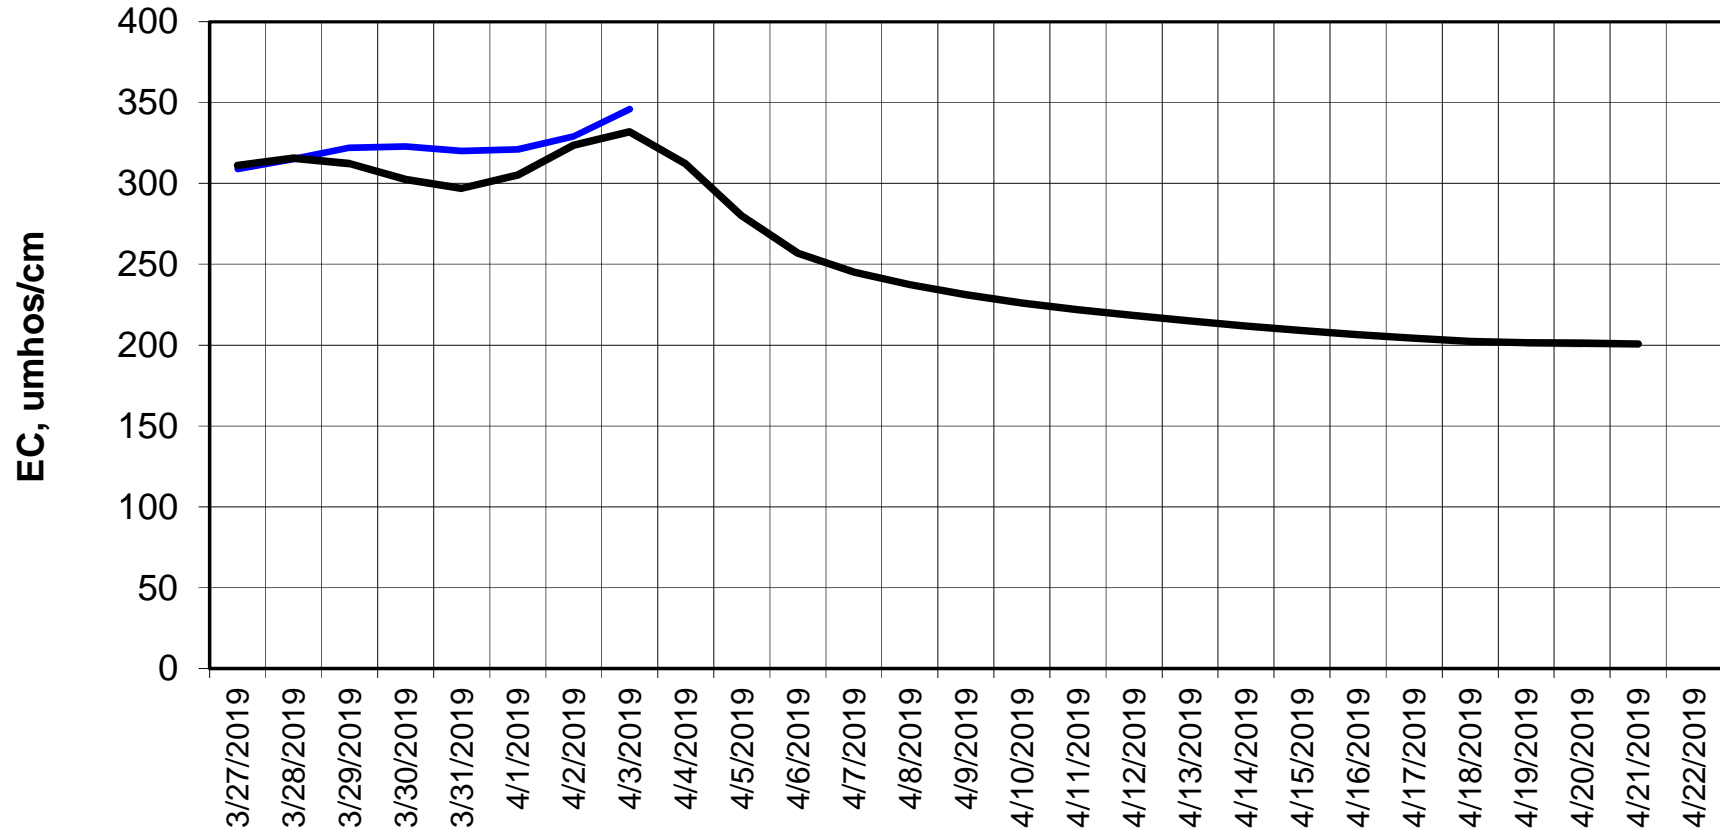

Forecasted Daily EC @ Holland Ct

Simulation Period 3/27/2019 thru 4/22/2019

Forecasted Daily EC @ Old River near Middle River

Simulation Period 3/27/2019 thru 4/22/2019

Forecasted Daily EC @ San Joaquin River at Brandt Bridge

Simulation Period 3/27/2019 thru 4/22/2019

Forecasted Daily EC @ Old River at Tracy Road

Simulation Period 3/27/2019 thru 4/22/2019

Forecasted Daily EC @ Jersey Point

Simulation Period 3/27/2019 thru 4/22/2019

Forecasted Daily EC @ Bethel

Simulation Period 3/27/2019 thru 4/22/2019