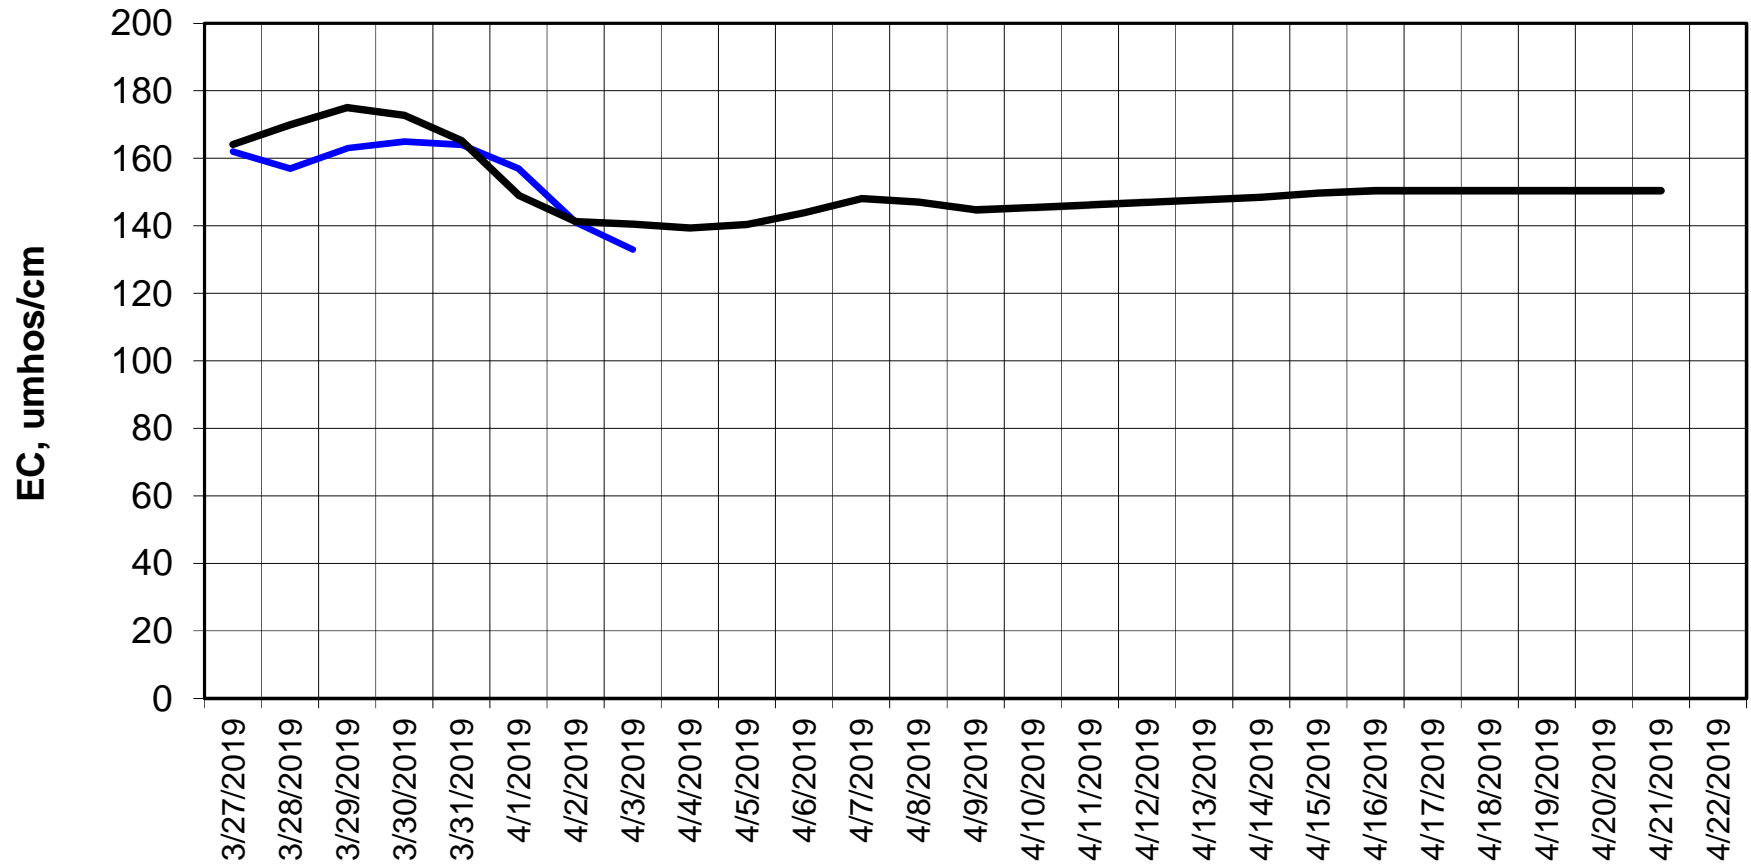

Forecasted Daily EC @ Holland Ct

Simulation Period 3/27/2019 thru 4/22/2019

Forecasted Daily EC @ Old River near Middle River

Simulation Period 3/27/2019 thru 4/22/2019

Forecasted Daily EC @ San Joaquin River at Brandt Bridge

Simulation Period 3/27/2019 thru 4/22/2019

Forecasted Daily EC @ Old River at Tracy Road

Simulation Period 3/27/2019 thru 4/22/2019

Forecasted Daily EC @ Jersey Point

Simulation Period 3/27/2019 thru 4/22/2019

Forecasted Daily EC @ Bethel

Simulation Period 3/27/2019 thru 4/22/2019