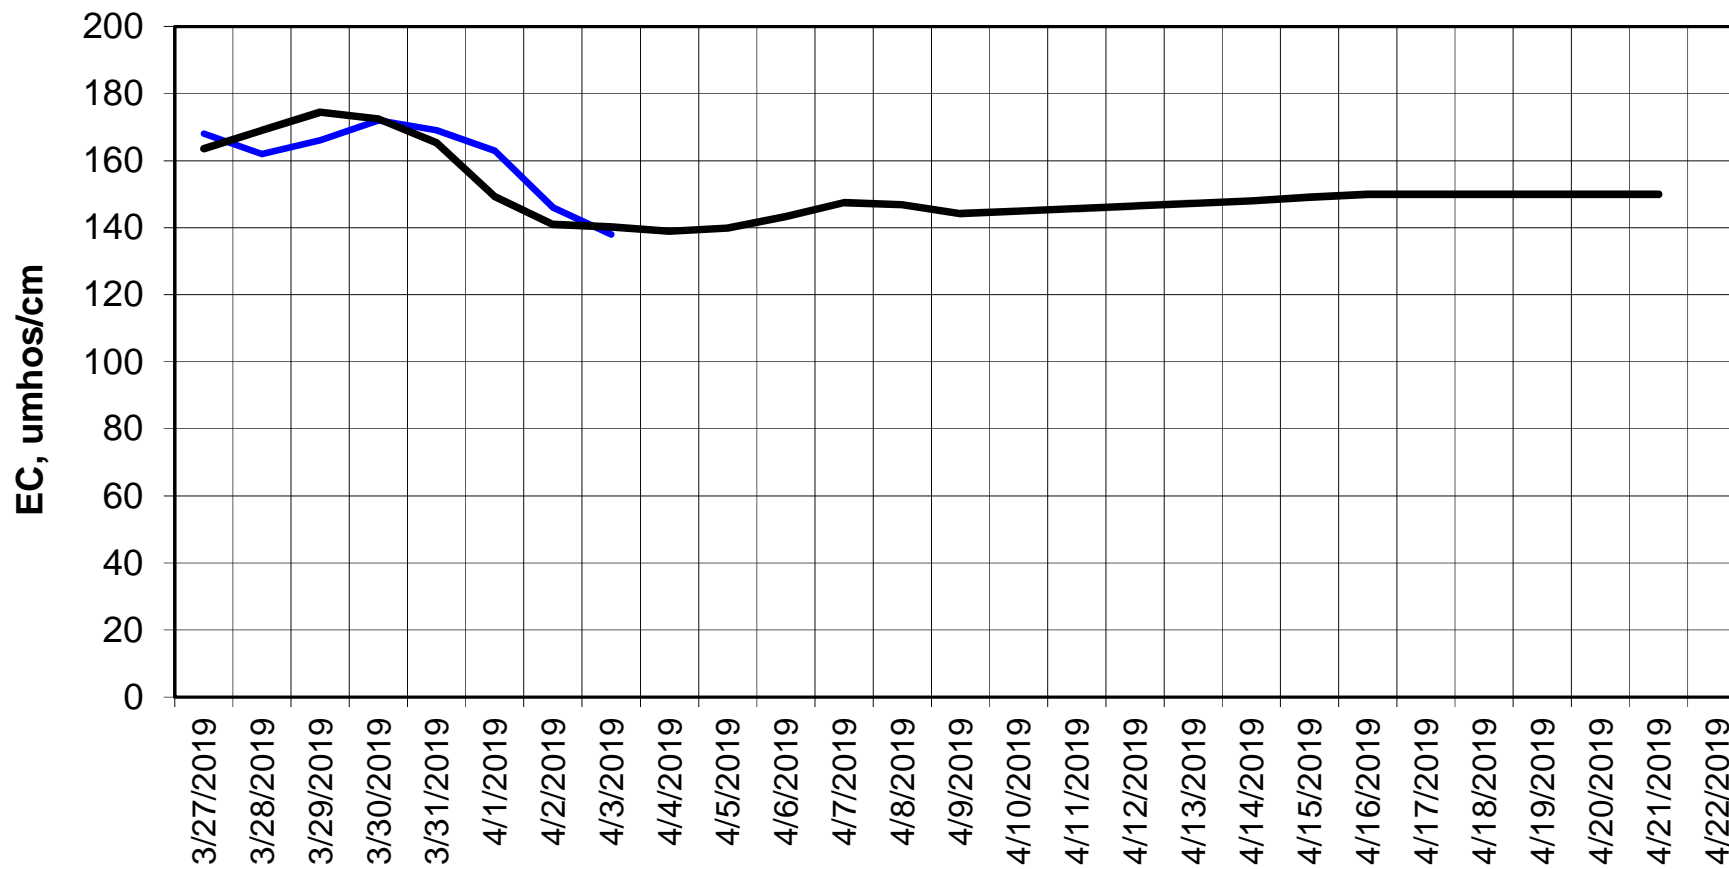

Forecasted Daily EC @ Holland Ct

Simulation Period 3/27/2019 thru 4/22/2019

Forecasted Daily EC @ Old River near Middle River

Simulation Period 3/27/2019 thru 4/22/2019

Forecasted Daily EC @ San Joaquin River at Brandt Bridge

Simulation Period 3/27/2019 thru 4/22/2019

Forecasted Daily EC @ Old River at Tracy Road

Simulation Period 3/27/2019 thru 4/22/2019

Forecasted Daily EC @ Jersey Point

Simulation Period 3/27/2019 thru 4/22/2019

Forecasted Daily EC @ Bethel

Simulation Period 3/27/2019 thru 4/22/2019