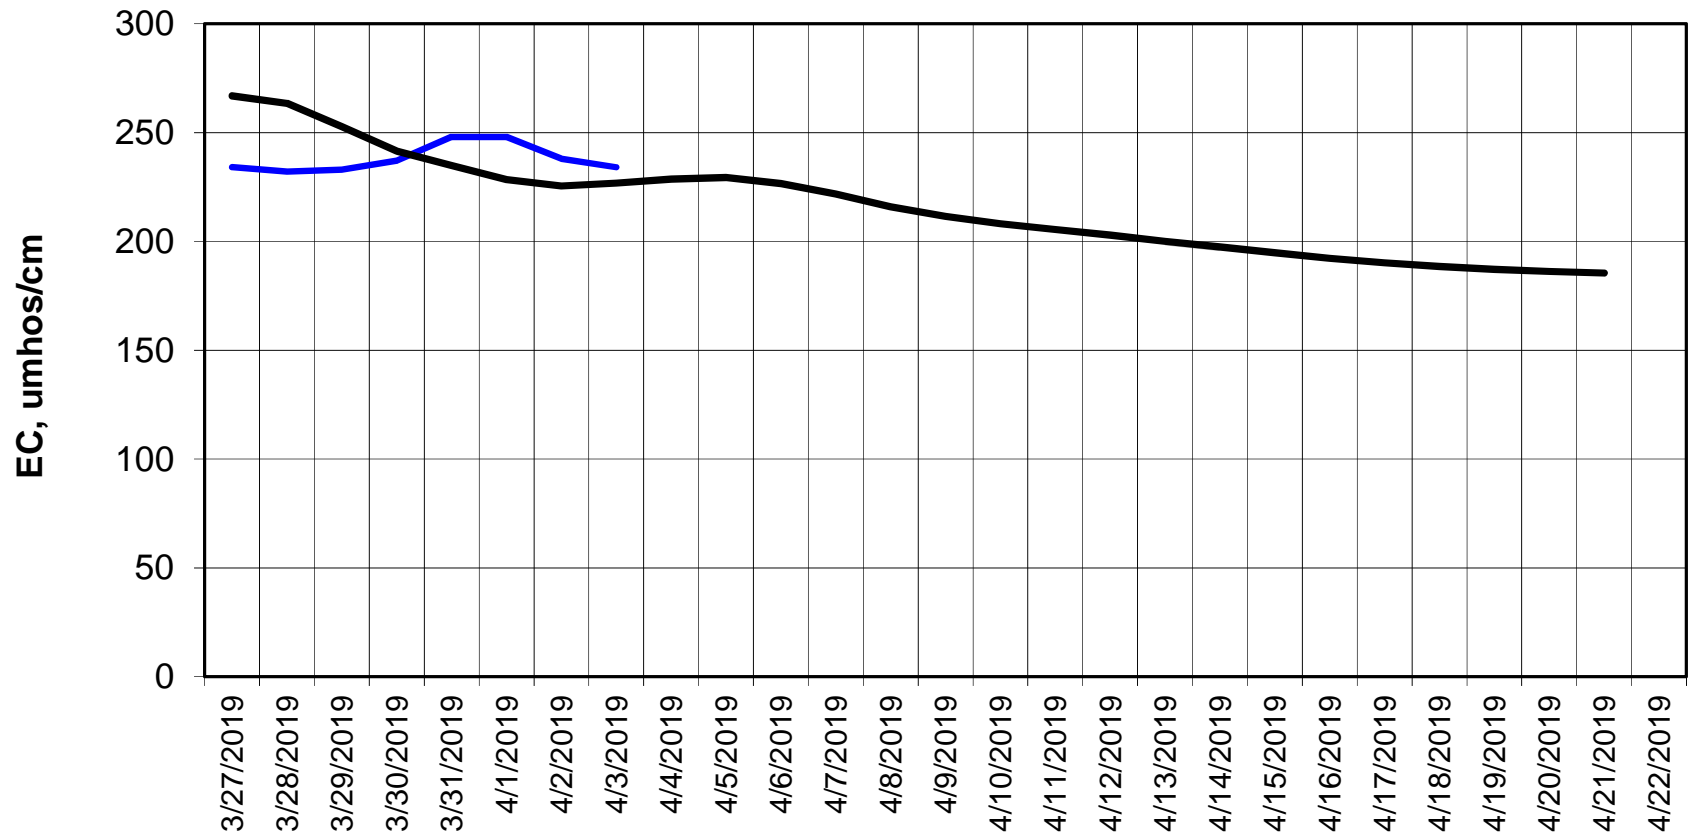

Simulation Period 3/27/2019 thru 4/22/2019

Forecasted Daily EC @ Old River at Tracy Road

Simulation Period 3/27/2019 thru 4/22/2019

Forecasted Daily EC @ Jersey Point

Simulation Period 3/27/2019 thru 4/22/2019

Forecasted Daily EC @ Bethel

Simulation Period 3/27/2019 thru 4/22/2019