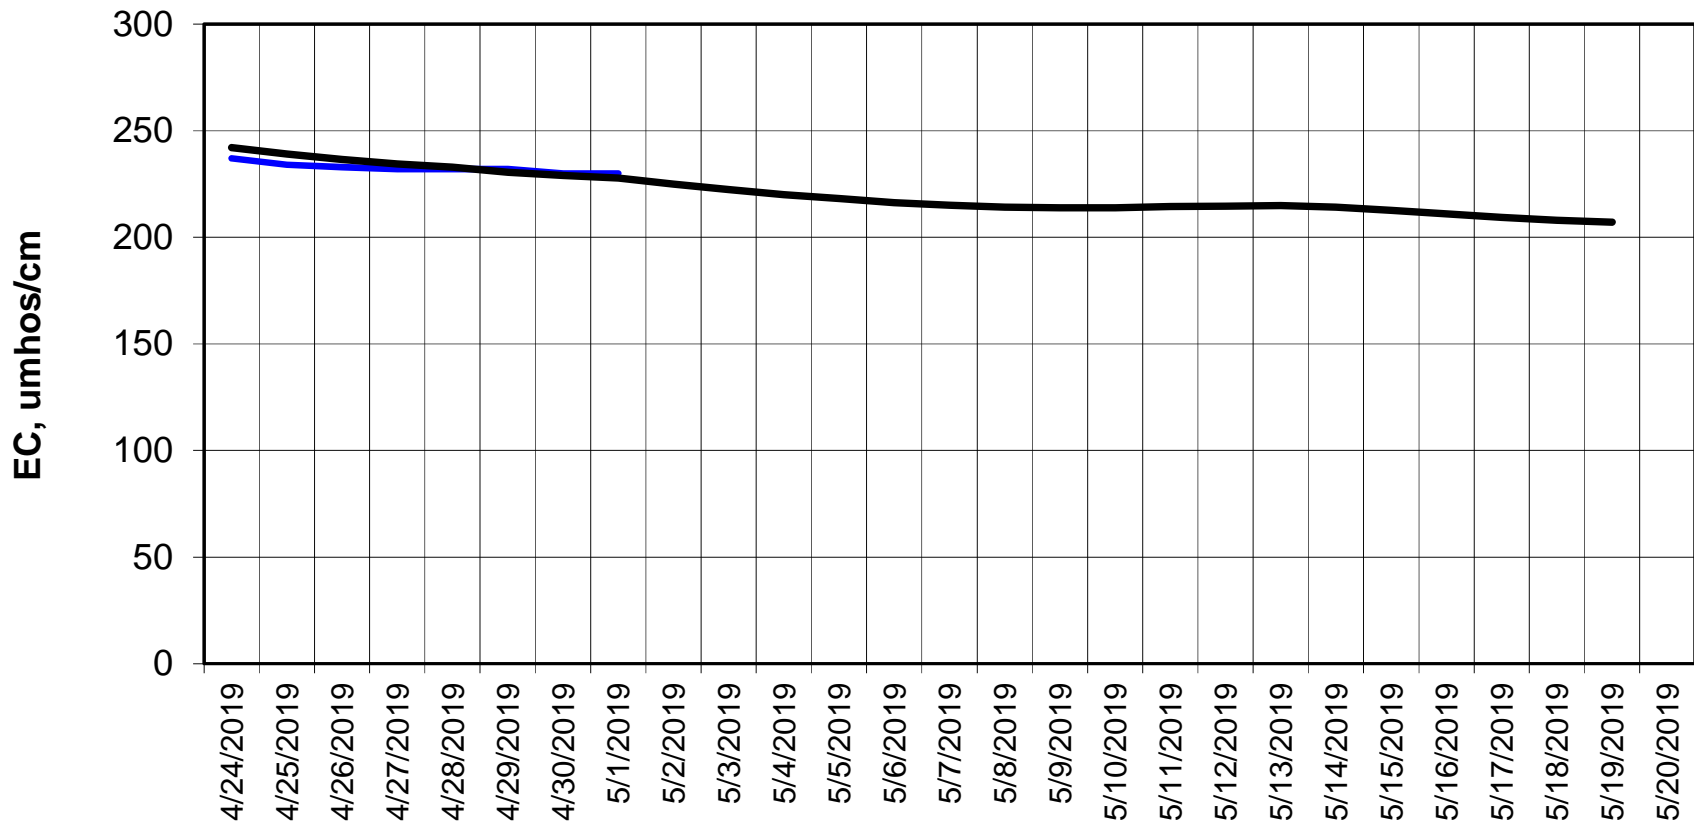

Forecasted Daily EC @ Holland Ct

Simulation Period 4/24/2019 thru 5/20/2019

Forecasted Daily EC @ Old River near Middle River

Simulation Period 4/24/2019 thru 5/20/2019

Forecasted Daily EC @ San Joaquin River at Brandt Bridge

Simulation Period 4/24/2019 thru 5/20/2019

Forecasted Daily EC @ Old River at Tracy Road

Simulation Period 4/24/2019 thru 5/20/2019

Forecasted Daily EC @ Jersey Point

Simulation Period 4/24/2019 thru 5/20/2019

Forecasted Daily EC @ Bethel

Simulation Period 4/24/2019 thru 5/20/2019