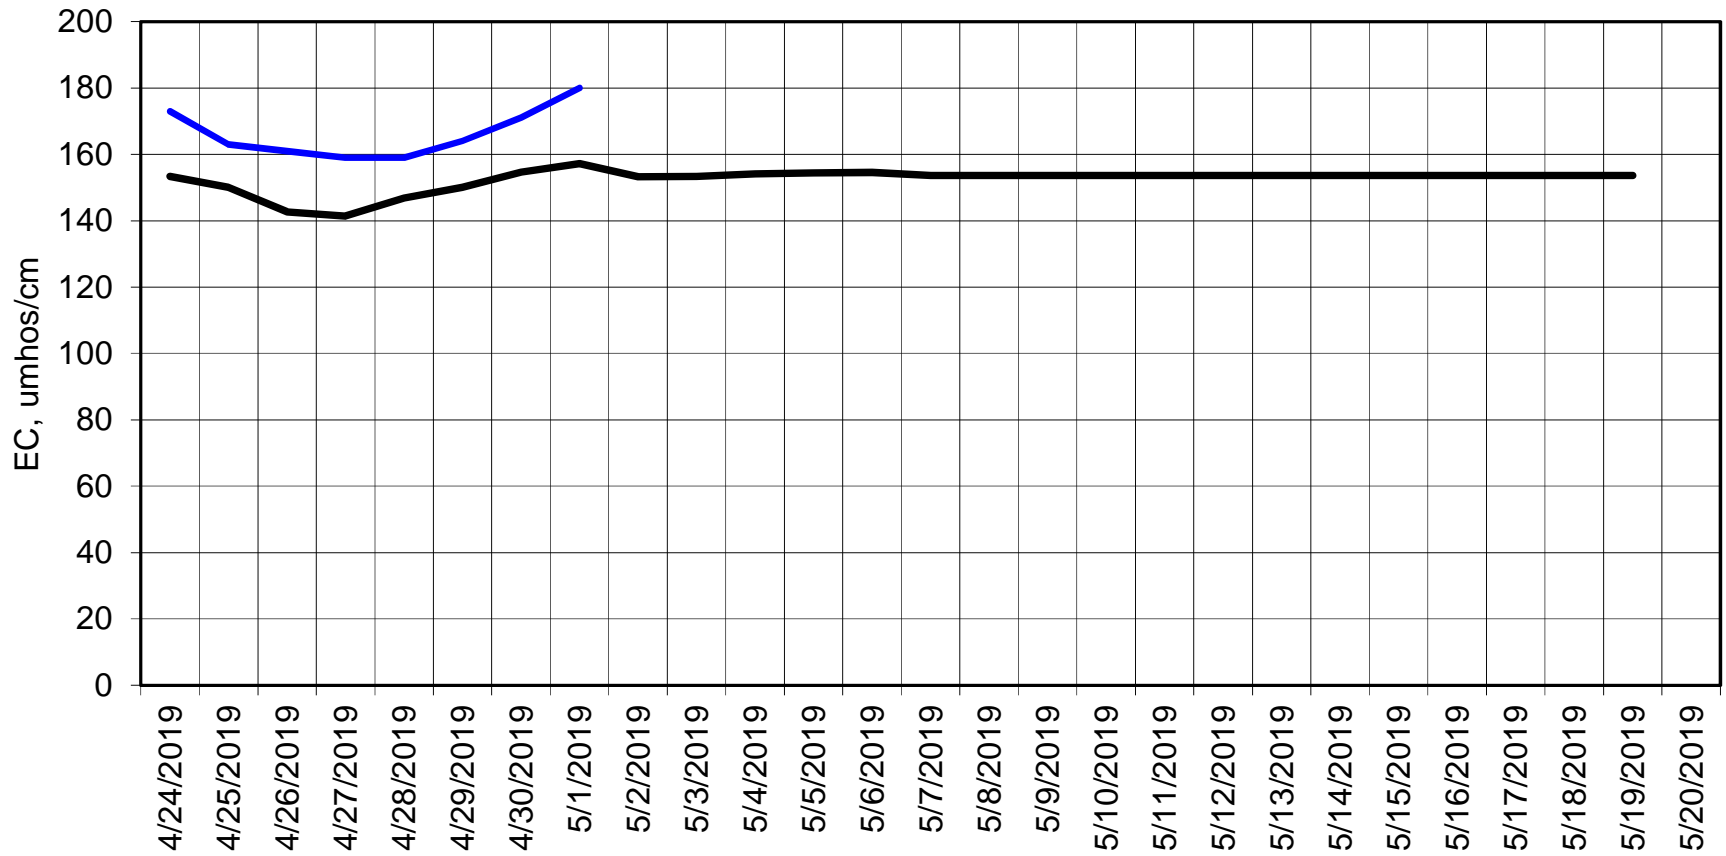

Forecasted Daily EC @ Holland Ct

Simulation Period 4/24/2019 thru 5/20/2019

Forecasted Daily EC @ Old River near Middle River

Simulation Period 4/24/2019 thru 5/20/2019

Forecasted Daily EC @ San Joaquin River at Brandt Bridge

Simulation Period 4/24/2019 thru 5/20/2019

Forecasted Daily EC @ Old River at Tracy Road

Simulation Period 4/24/2019 thru 5/20/2019

Forecasted Daily EC @ Jersey Point

Simulation Period 4/24/2019 thru 5/20/2019

Forecasted Daily EC @ Bethel

Simulation Period 4/24/2019 thru 5/20/2019