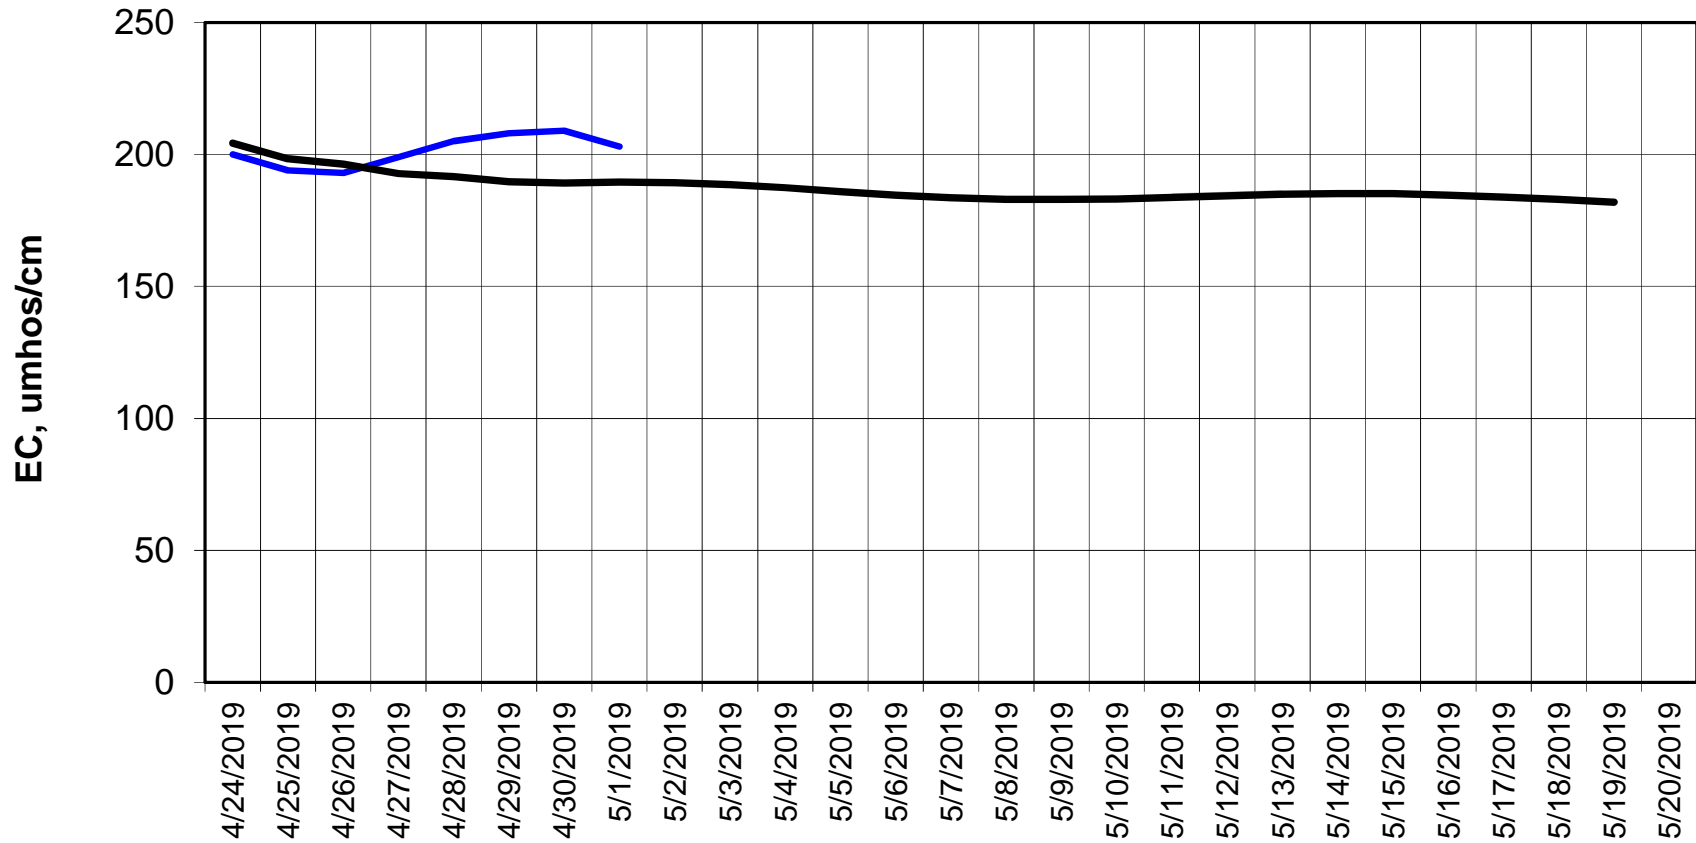

Simulation Period 4/24/2019 thru 5/20/2019

Forecasted Daily EC @ Old River at Tracy Road

Simulation Period 4/24/2019 thru 5/20/2019

Forecasted Daily EC @ Jersey Point

Simulation Period 4/24/2019 thru 5/20/2019

Forecasted Daily EC @ Bethel

Simulation Period 4/24/2019 thru 5/20/2019