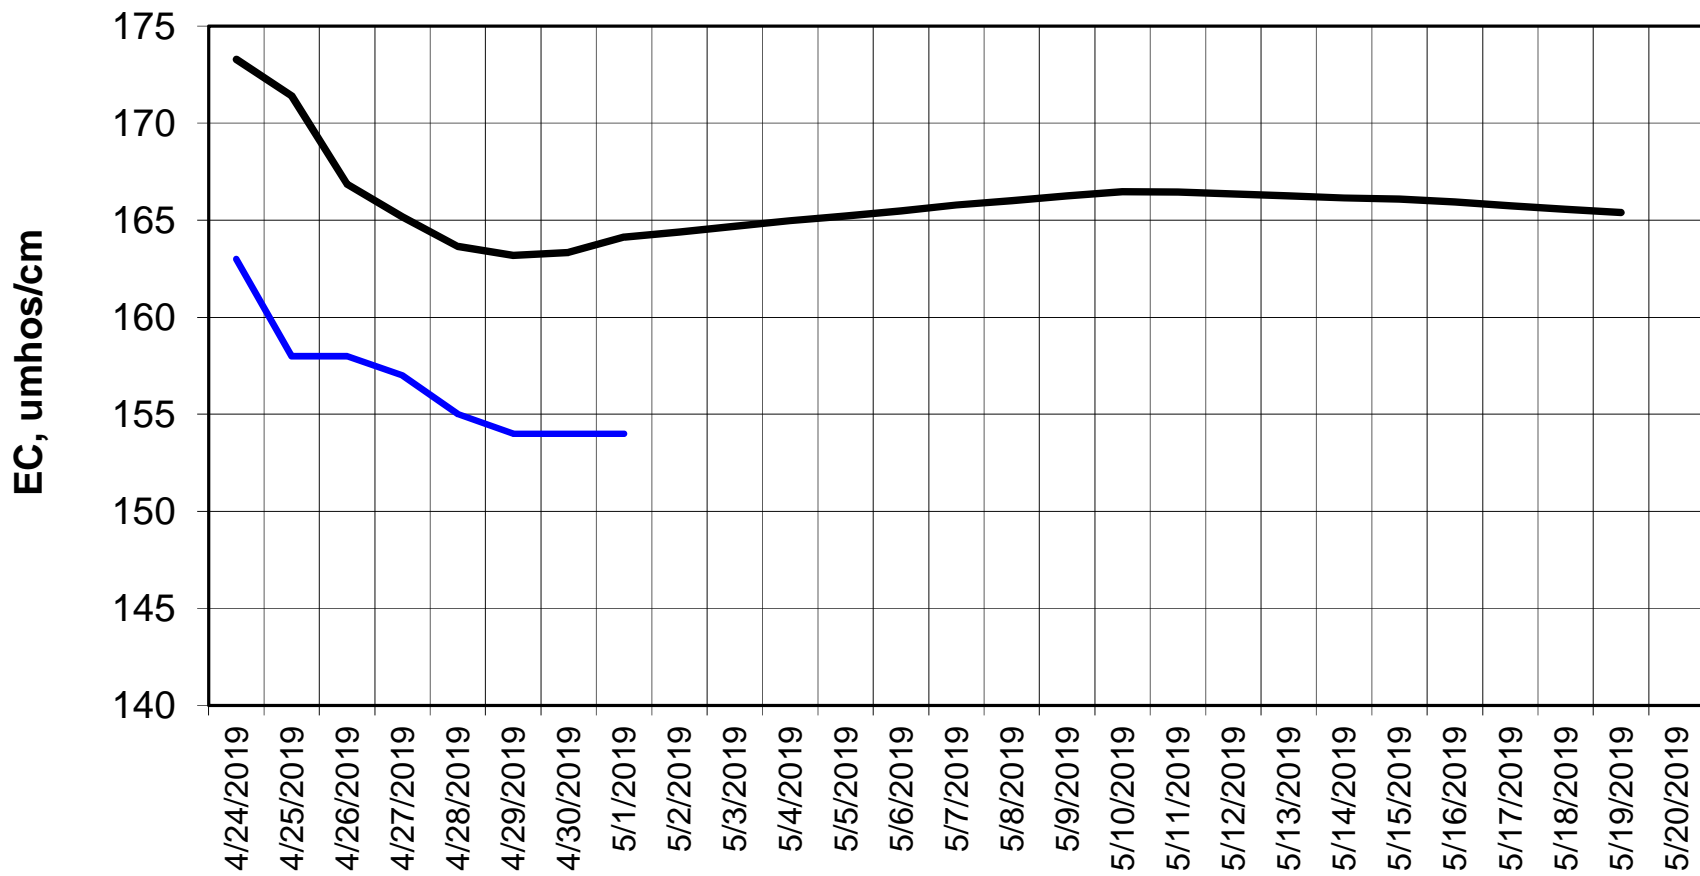

Simulation Period 4/24/2019 thru 5/20/2019

Forecasted Daily EC @ Old River at Tracy Road

Simulation Period 4/24/2019 thru 5/20/2019

Forecasted Daily EC @ Jersey Point

Simulation Period 4/24/2019 thru 5/20/2019

Forecasted Daily EC @ Bethel

Simulation Period 4/24/2019 thru 5/20/2019