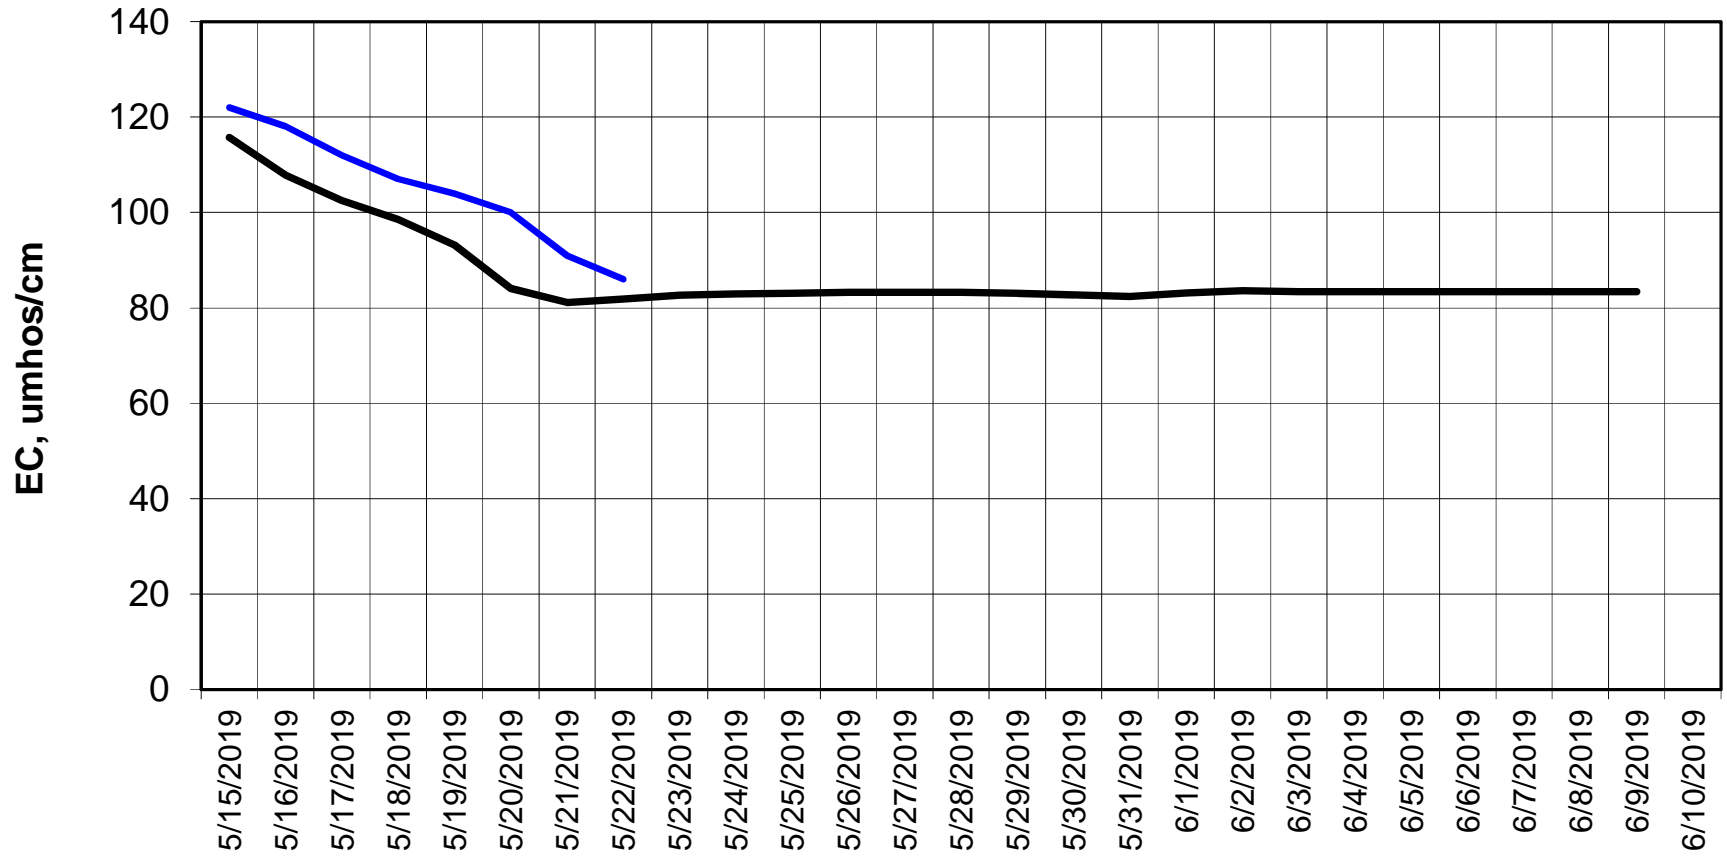

Forecasted Daily EC @ Holland Ct

Simulation Period 5/15/2019 thru 6/10/2019

Forecasted Daily EC @ Old River near Middle River

Simulation Period 5/15/2019 thru 6/10/2019

Forecasted Daily EC @ San Joaquin River at Brandt Bridge

Simulation Period 5/15/2019 thru 6/10/2019

Forecasted Daily EC @ Old River at Tracy Road

Simulation Period 5/15/2019 thru 6/10/2019

Forecasted Daily EC @ Jersey Point

Simulation Period 5/15/2019 thru 6/10/2019

Forecasted Daily EC @ Bethel

Simulation Period 5/15/2019 thru 6/10/2019