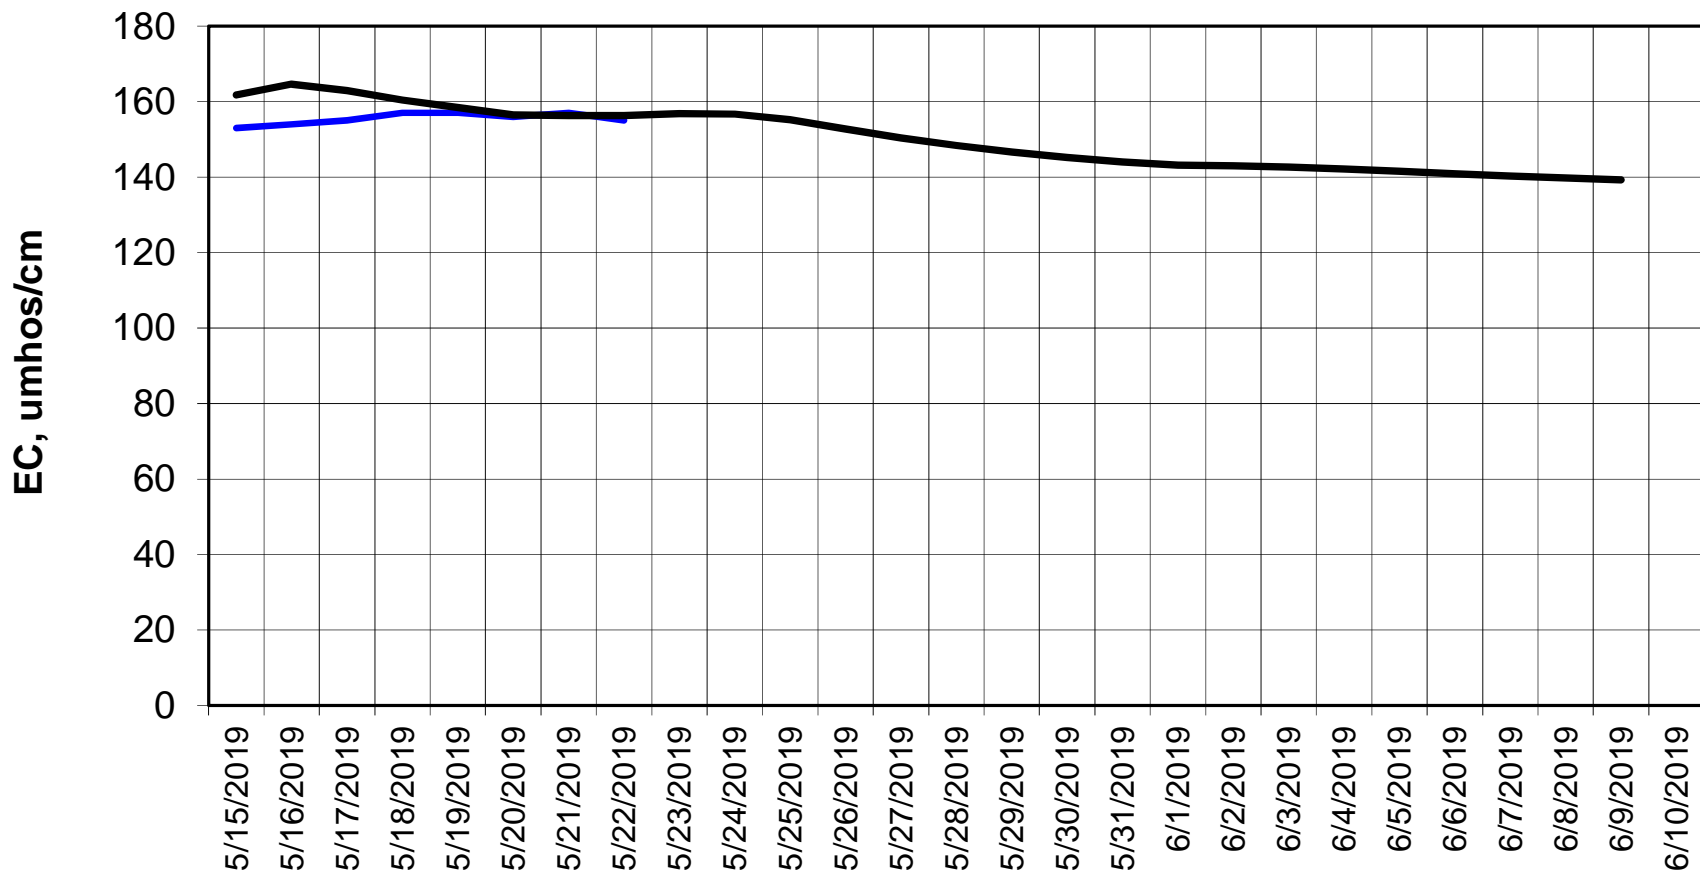

Simulation Period 5/15/2019 thru 6/10/2019

Forecasted Daily EC @ Old River at Tracy Road

Simulation Period 5/15/2019 thru 6/10/2019

Forecasted Daily EC @ Jersey Point

Simulation Period 5/15/2019 thru 6/10/2019

Forecasted Daily EC @ Bethel

Simulation Period 5/15/2019 thru 6/10/2019