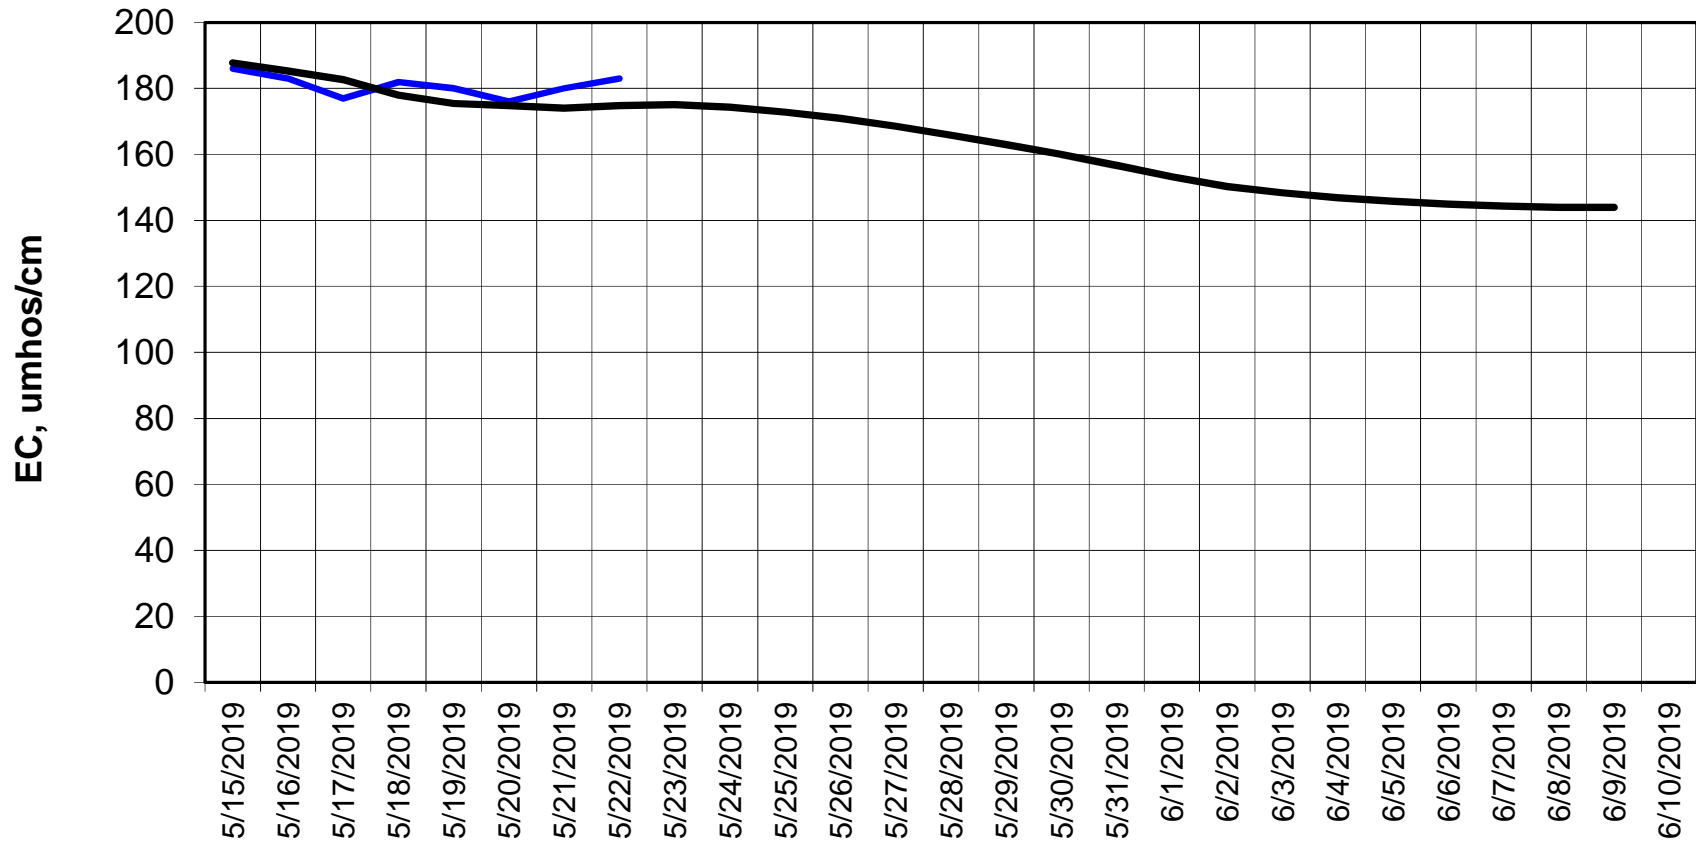

Simulation Period 5/15/2019 thru 6/10/2019

Forecasted Daily EC @ Old River at Tracy Road

Simulation Period 5/15/2019 thru 6/10/2019

Forecasted Daily EC @ Jersey Point

Simulation Period 5/15/2019 thru 6/10/2019

Forecasted Daily EC @ Bethel

Simulation Period 5/15/2019 thru 6/10/2019