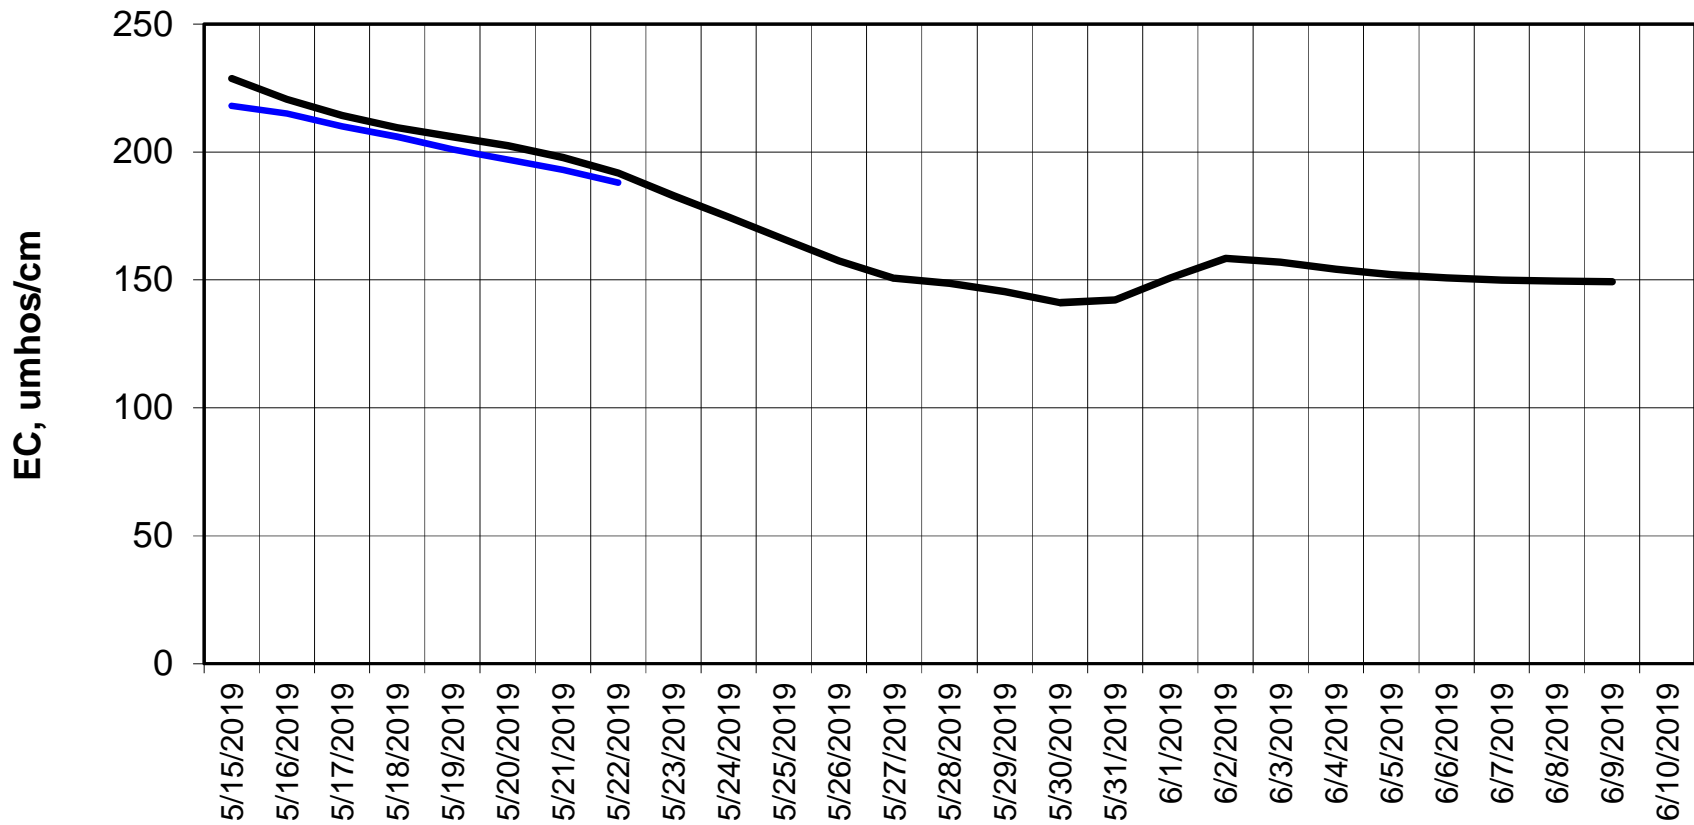

Forecasted Daily EC @ Holland Ct

Simulation Period 5/15/2019 thru 6/10/2019

Forecasted Daily EC @ Old River near Middle River

Simulation Period 5/15/2019 thru 6/10/2019

Forecasted Daily EC @ San Joaquin River at Brandt Bridge

Simulation Period 5/15/2019 thru 6/10/2019

Forecasted Daily EC @ Old River at Tracy Road

Simulation Period 5/15/2019 thru 6/10/2019

Forecasted Daily EC @ Jersey Point

Simulation Period 5/15/2019 thru 6/10/2019

Forecasted Daily EC @ Bethel

Simulation Period 5/15/2019 thru 6/10/2019