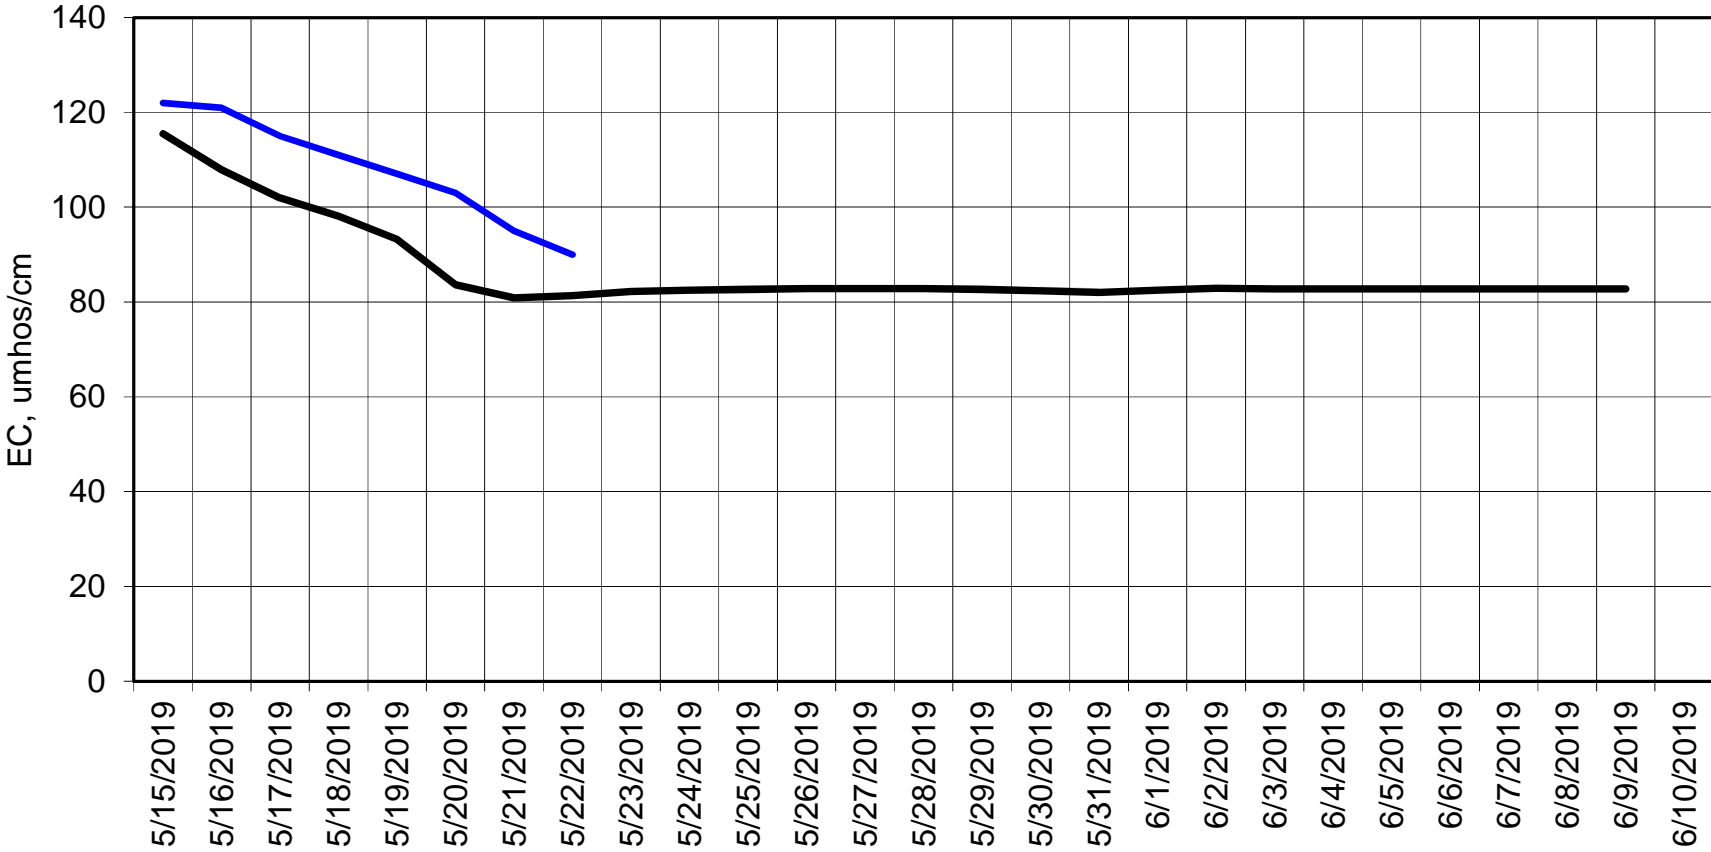

Forecasted Daily EC @ Holland Ct

Simulation Period 5/15/2019 thru 6/10/2019

Forecasted Daily EC @ Old River near Middle River

Simulation Period 5/15/2019 thru 6/10/2019

Forecasted Daily EC @ San Joaquin River at Brandt Bridge

Simulation Period 5/15/2019 thru 6/10/2019

Forecasted Daily EC @ Old River at Tracy Road

Simulation Period 5/15/2019 thru 6/10/2019

Forecasted Daily EC @ Jersey Point

Simulation Period 5/15/2019 thru 6/10/2019

Forecasted Daily EC @ Bethel

Simulation Period 5/15/2019 thru 6/10/2019