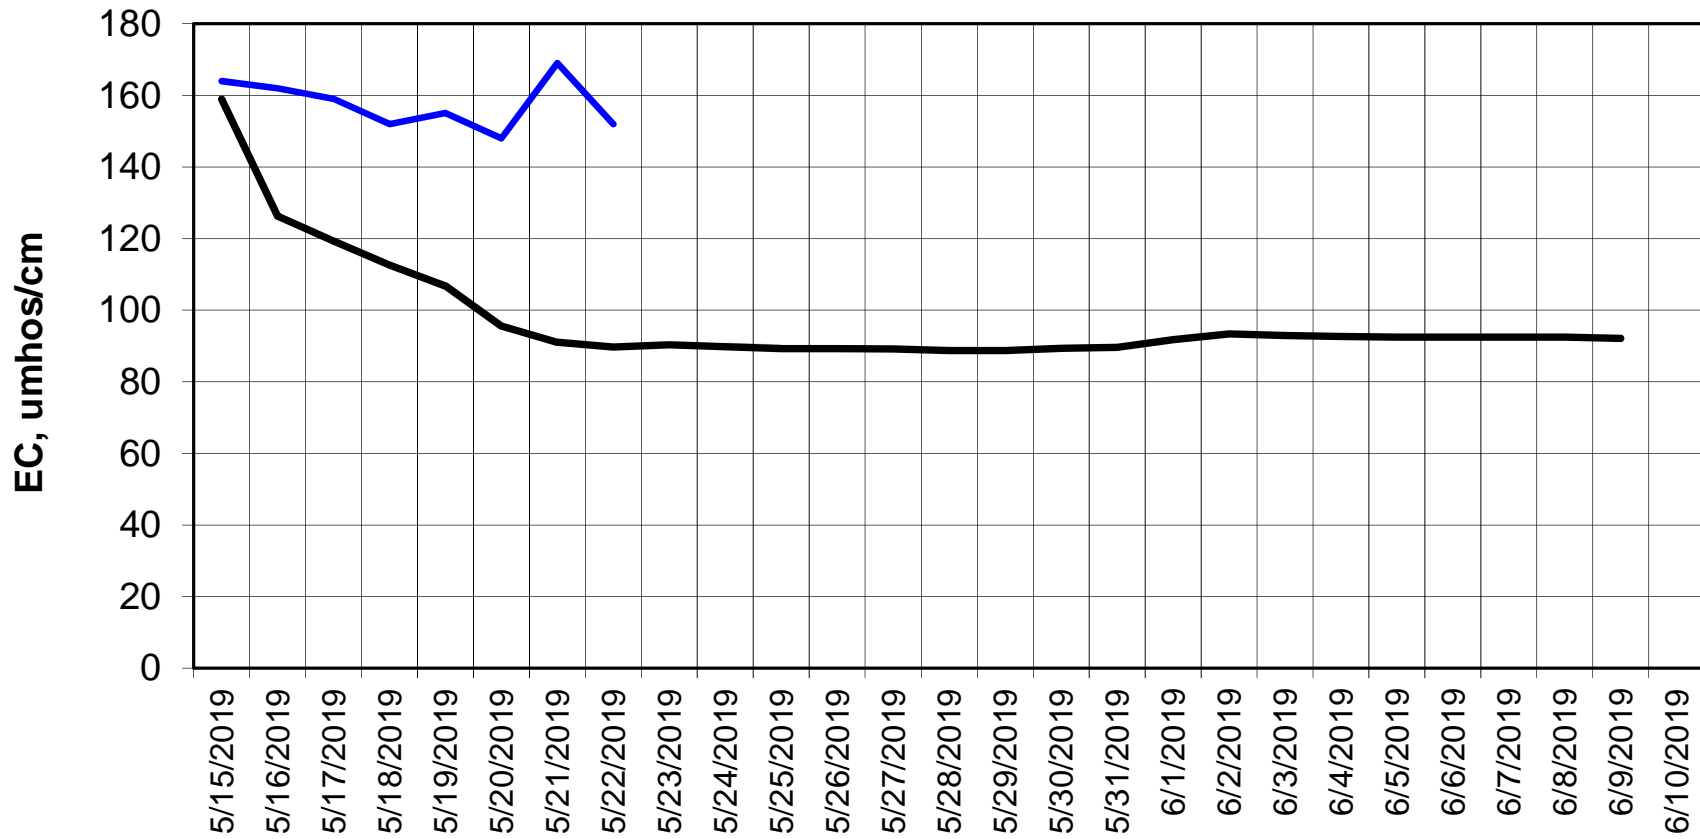

Forecasted Daily EC @ Holland Ct

Simulation Period 5/15/2019 thru 6/10/2019

Forecasted Daily EC @ Old River near Middle River

Simulation Period 5/15/2019 thru 6/10/2019

Forecasted Daily EC @ San Joaquin River at Brandt Bridge

Simulation Period 5/15/2019 thru 6/10/2019

Forecasted Daily EC @ Old River at Tracy Road

Simulation Period 5/15/2019 thru 6/10/2019

Forecasted Daily EC @ Jersey Point

Simulation Period 5/15/2019 thru 6/10/2019

Forecasted Daily EC @ Bethel

Simulation Period 5/15/2019 thru 6/10/2019