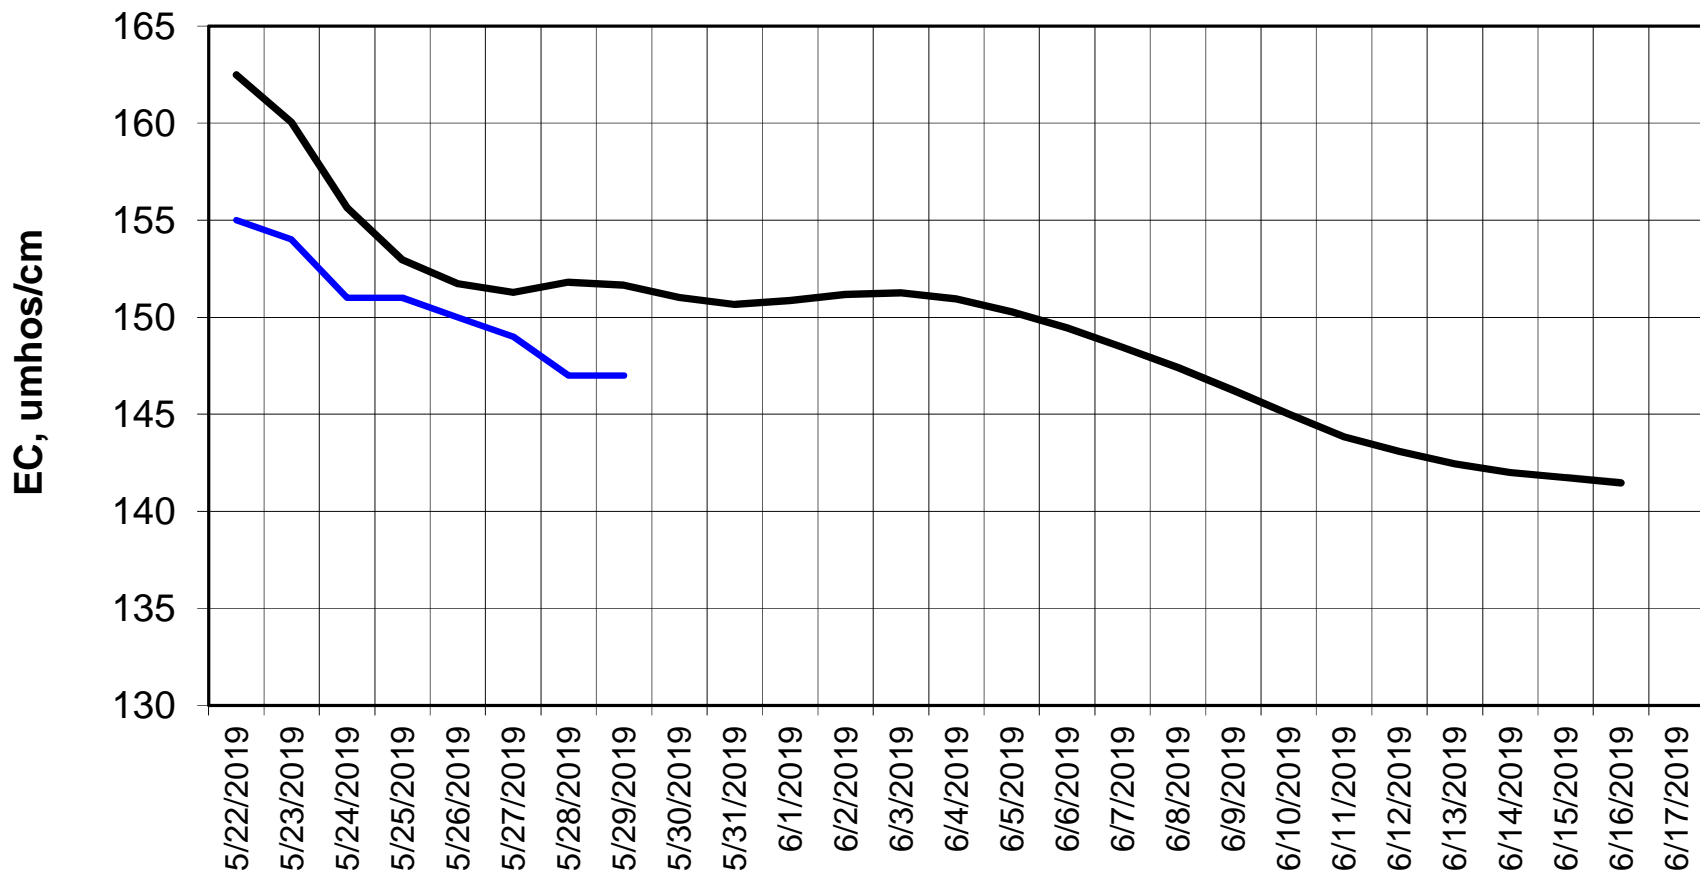

Simulation Period 5/22/2019 thru 6/17/2019

Forecasted Daily EC @ Old River at Tracy Road

Simulation Period 5/22/2019 thru 6/17/2019

Forecasted Daily EC @ Jersey Point

Simulation Period 5/22/2019 thru 6/17/2019

Forecasted Daily EC @ Bethel

Simulation Period 5/22/2019 thru 6/17/2019