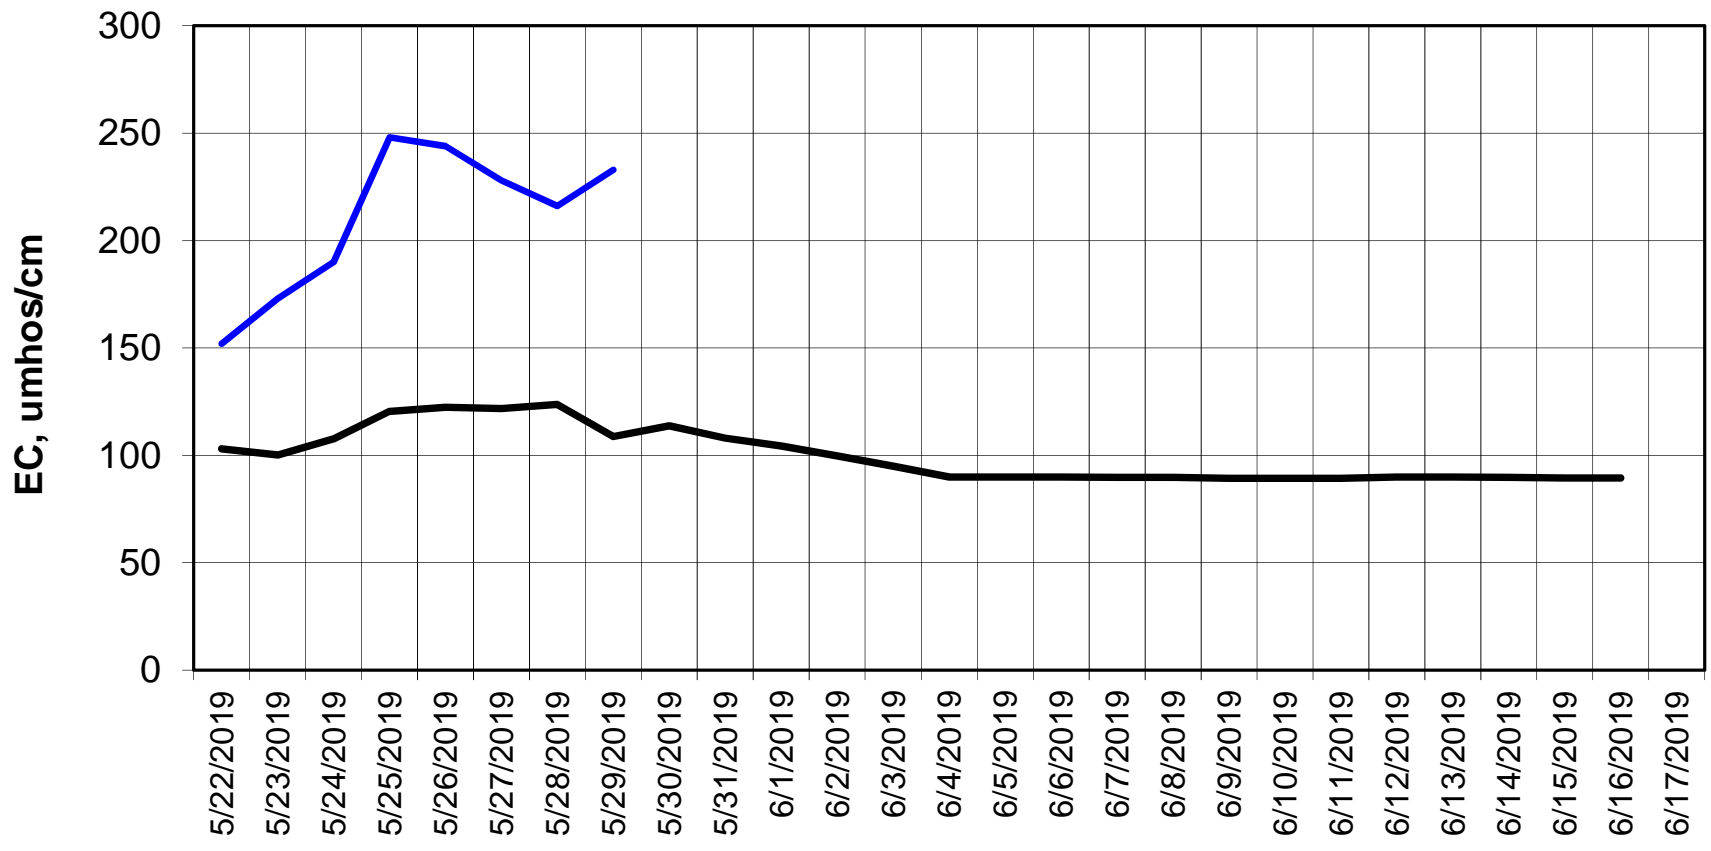

Forecasted Daily EC @ Holland Ct

Simulation Period 5/22/2019 thru 6/17/2019

Forecasted Daily EC @ Old River near Middle River

Simulation Period 5/22/2019 thru 6/17/2019

Forecasted Daily EC @ San Joaquin River at Brandt Bridge

Simulation Period 5/22/2019 thru 6/17/2019

Forecasted Daily EC @ Old River at Tracy Road

Simulation Period 5/22/2019 thru 6/17/2019

Forecasted Daily EC @ Jersey Point

Simulation Period 5/22/2019 thru 6/17/2019

Forecasted Daily EC @ Bethel

Simulation Period 5/22/2019 thru 6/17/2019