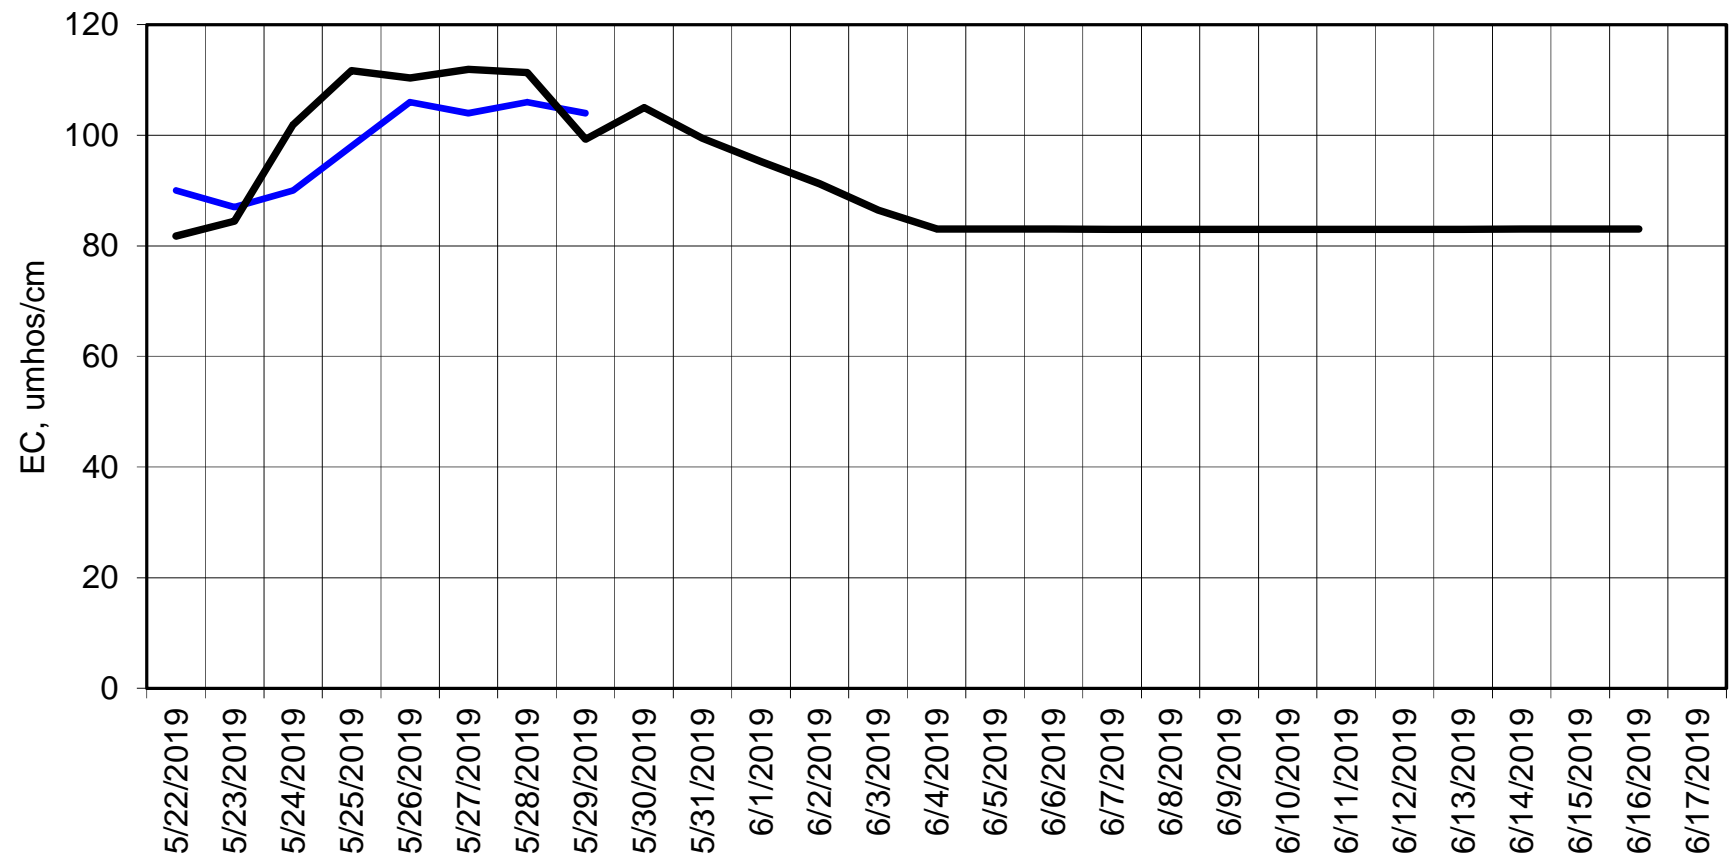

Forecasted Daily EC @ Holland Ct

Simulation Period 5/22/2019 thru 6/17/2019

Forecasted Daily EC @ Old River near Middle River

Simulation Period 5/22/2019 thru 6/17/2019

Forecasted Daily EC @ San Joaquin River at Brandt Bridge

Simulation Period 5/22/2019 thru 6/17/2019

Forecasted Daily EC @ Old River at Tracy Road

Simulation Period 5/22/2019 thru 6/17/2019

Forecasted Daily EC @ Jersey Point

Simulation Period 5/22/2019 thru 6/17/2019

Forecasted Daily EC @ Bethel

Simulation Period 5/22/2019 thru 6/17/2019