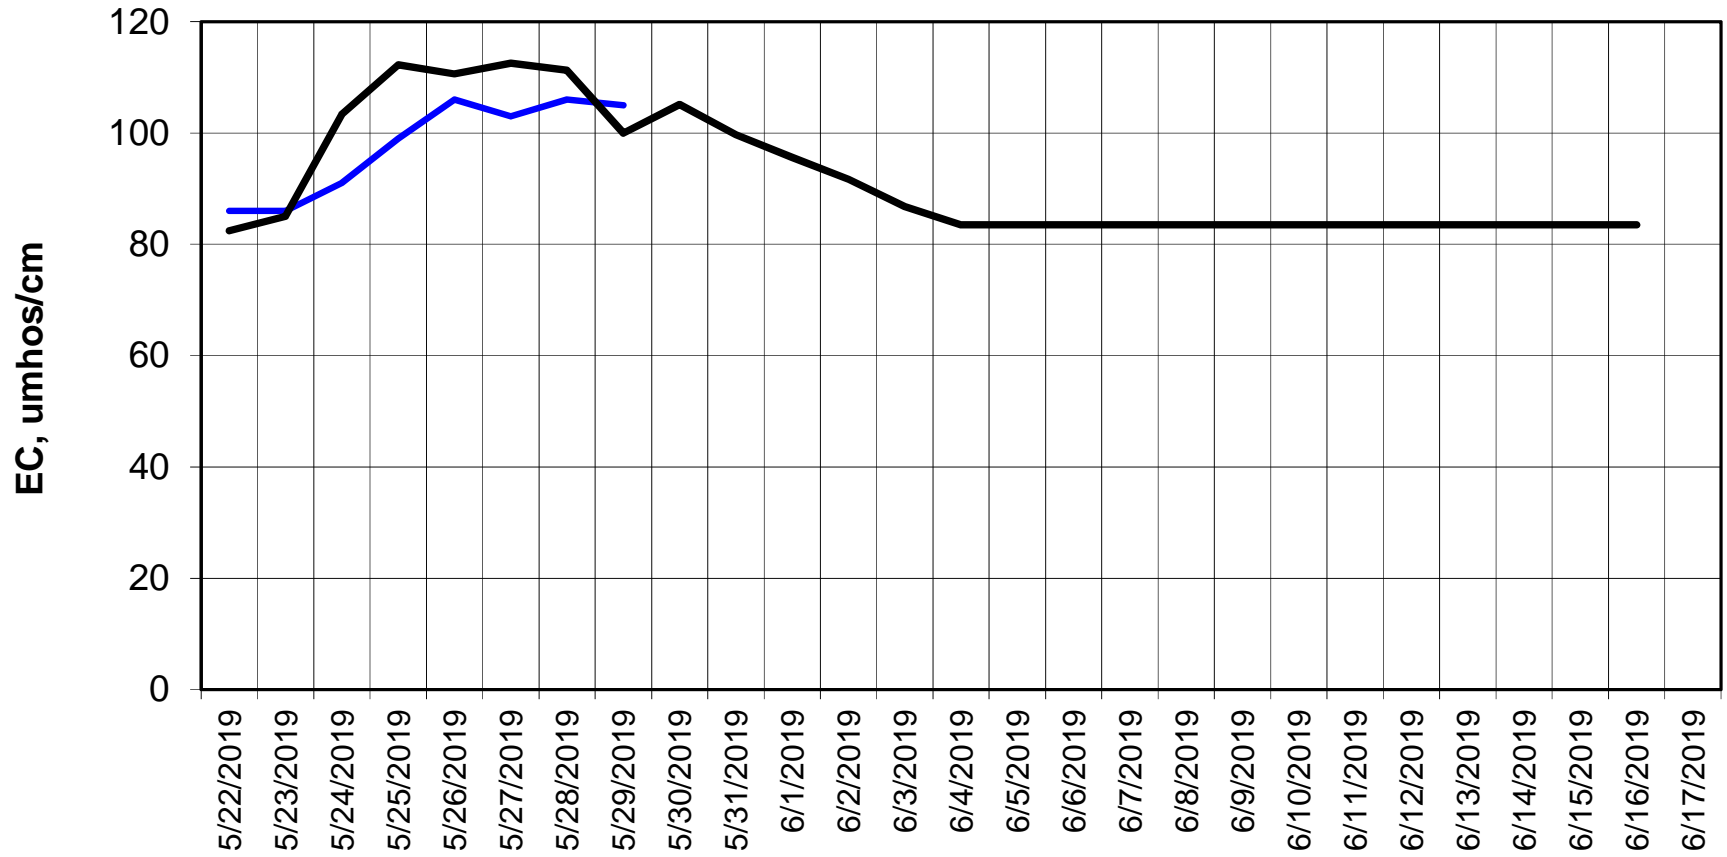

Forecasted Daily EC @ Holland Ct

Simulation Period 5/22/2019 thru 6/17/2019

Forecasted Daily EC @ Old River near Middle River

Simulation Period 5/22/2019 thru 6/17/2019

Forecasted Daily EC @ San Joaquin River at Brandt Bridge

Simulation Period 5/22/2019 thru 6/17/2019

Forecasted Daily EC @ Old River at Tracy Road

Simulation Period 5/22/2019 thru 6/17/2019

Forecasted Daily EC @ Jersey Point

Simulation Period 5/22/2019 thru 6/17/2019