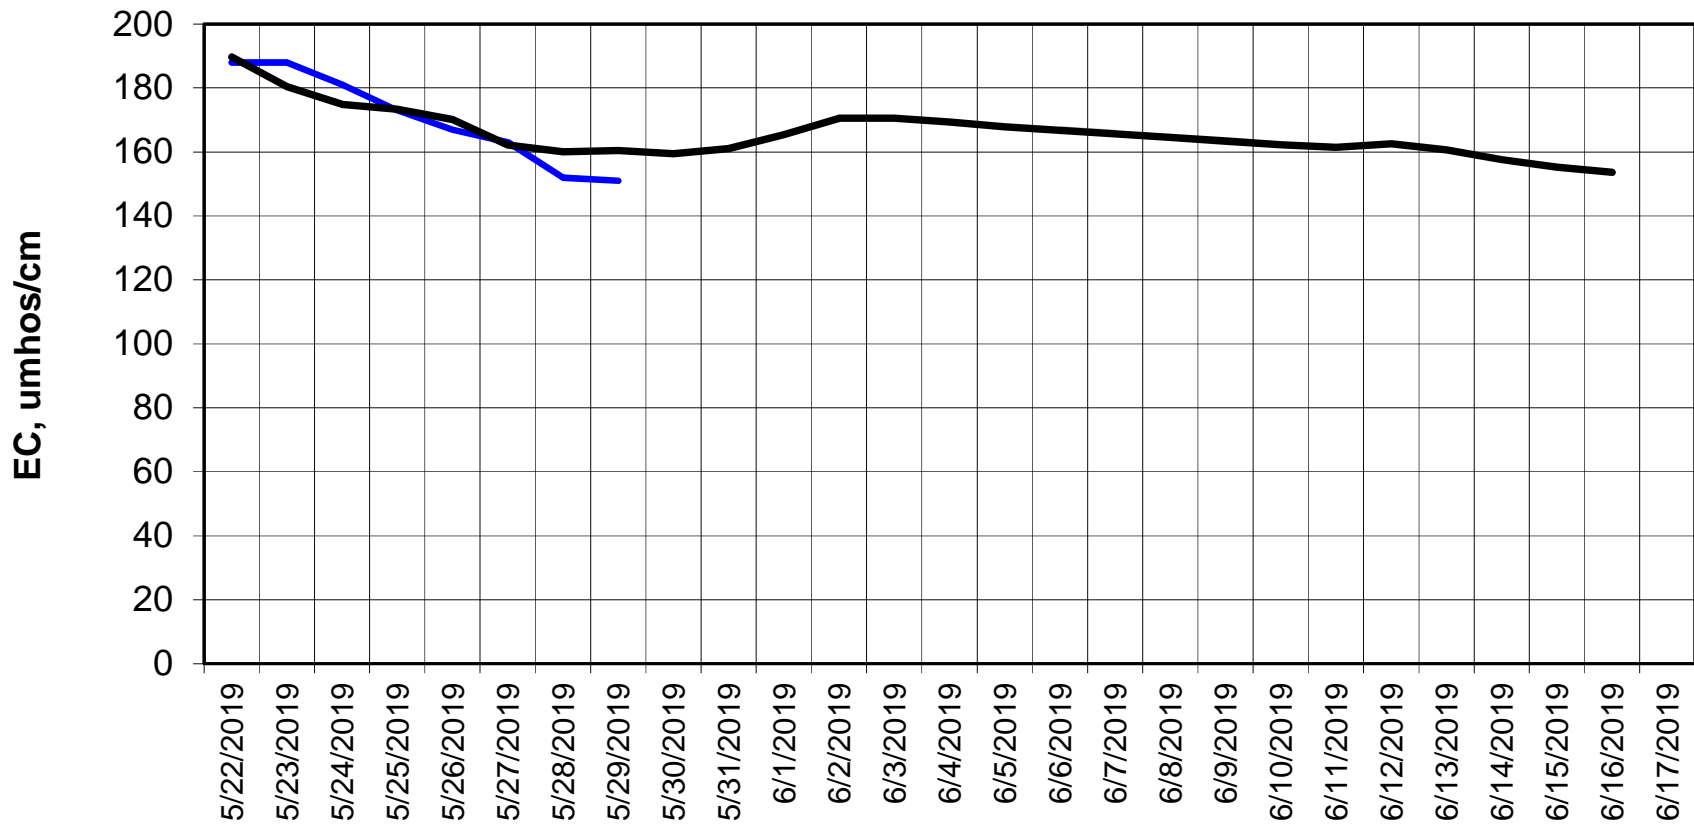

Forecasted Daily EC @ Holland Ct

Simulation Period 5/22/2019 thru 6/17/2019

Forecasted Daily EC @ Old River near Middle River

Simulation Period 5/22/2019 thru 6/17/2019

Forecasted Daily EC @ San Joaquin River at Brandt Bridge

Simulation Period 5/22/2019 thru 6/17/2019

Forecasted Daily EC @ Old River at Tracy Road

Simulation Period 5/22/2019 thru 6/17/2019

Forecasted Daily EC @ Jersey Point

Simulation Period 5/22/2019 thru 6/17/2019