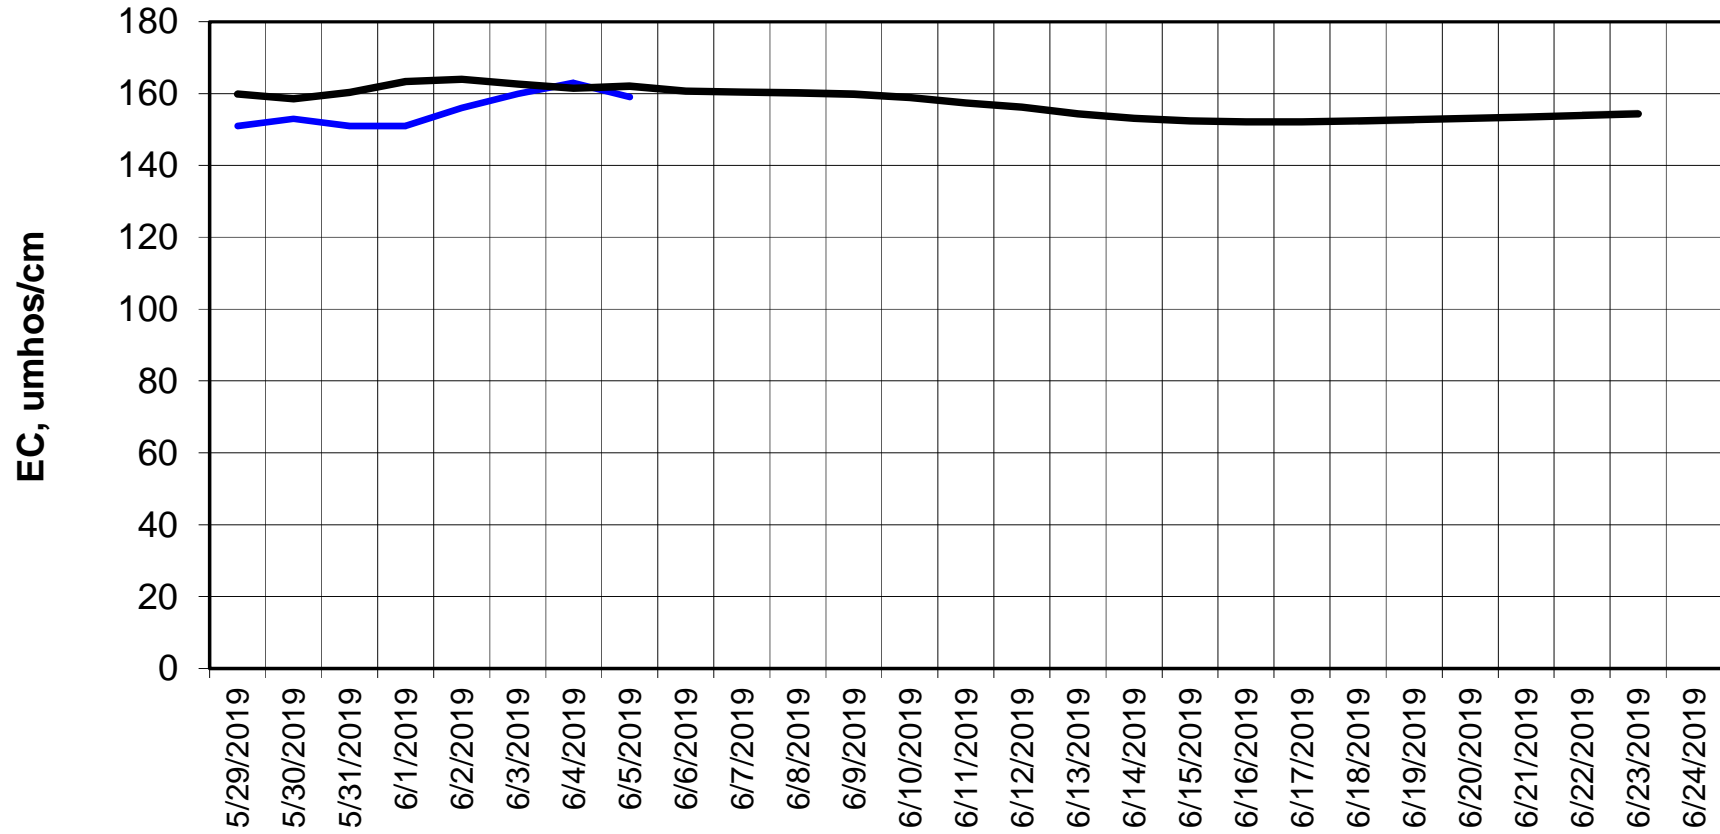

Forecasted Daily EC @ Holland Ct

Simulation Period 5/29/2019 thru 6/24/2019

Forecasted Daily EC @ Old River near Middle River

Simulation Period 5/29/2019 thru 6/24/2019

Forecasted Daily EC @ San Joaquin River at Brandt Bridge

Simulation Period 5/29/2019 thru 6/24/2019

Forecasted Daily EC @ Old River at Tracy Road

Forecasted Daily EC @ Jersey Point

Simulation Period 5/29/2019 thru 6/24/2019

Forecasted Daily EC @ Bethel

Simulation Period 5/29/2019 thru 6/24/2019