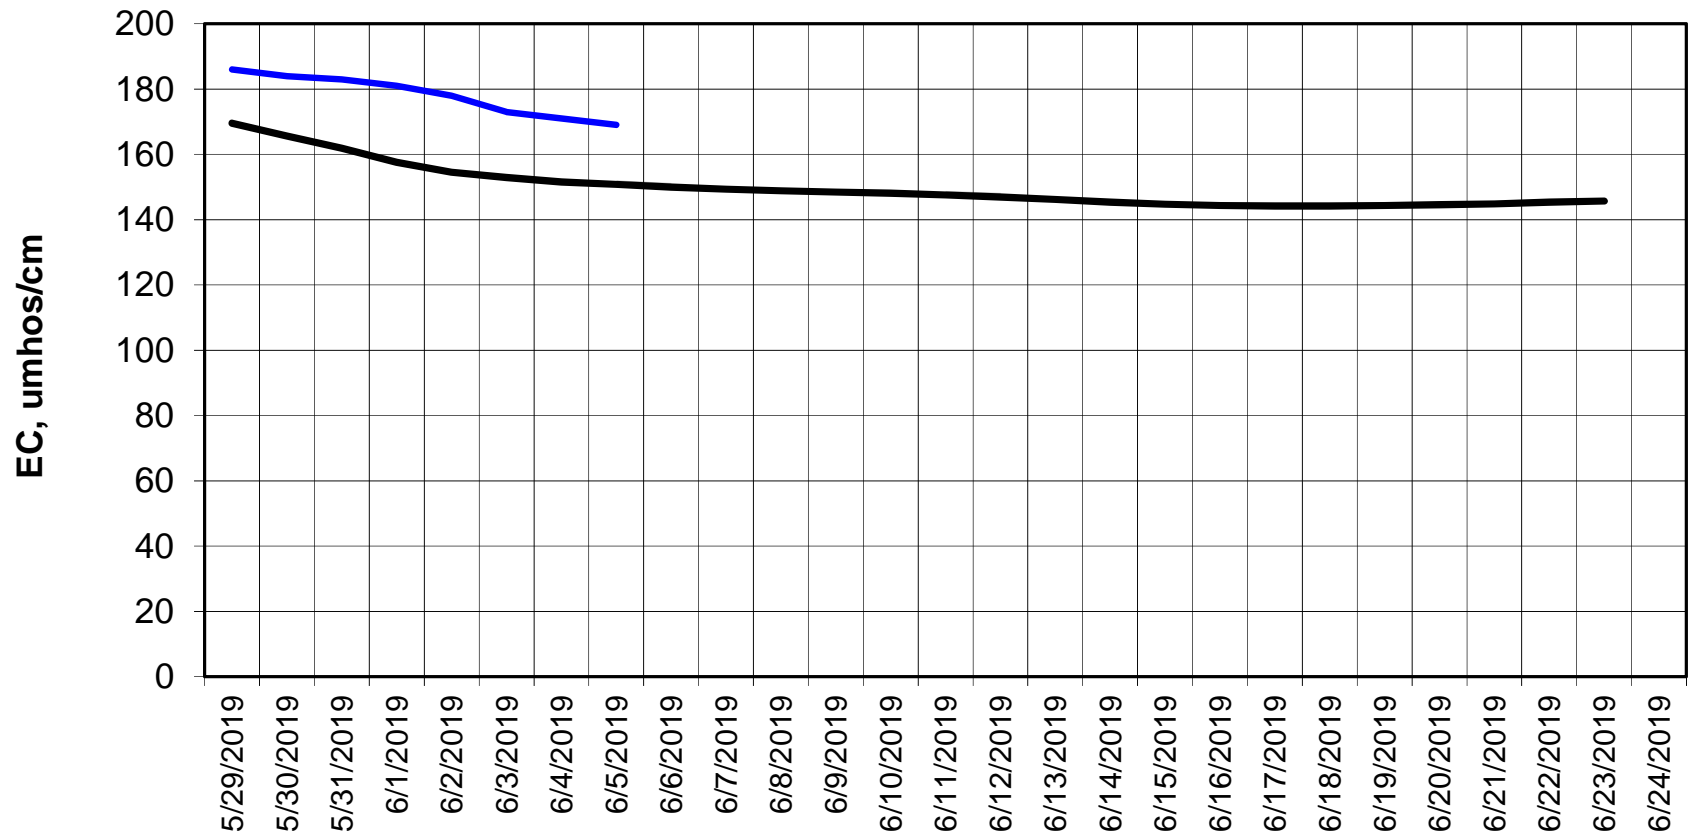

Simulation Period 5/29/2019 thru 6/24/2019

Forecasted Daily EC @ Old River at Tracy Road

Forecasted Daily EC @ Jersey Point

Simulation Period 5/29/2019 thru 6/24/2019

Forecasted Daily EC @ Bethel

Simulation Period 5/29/2019 thru 6/24/2019