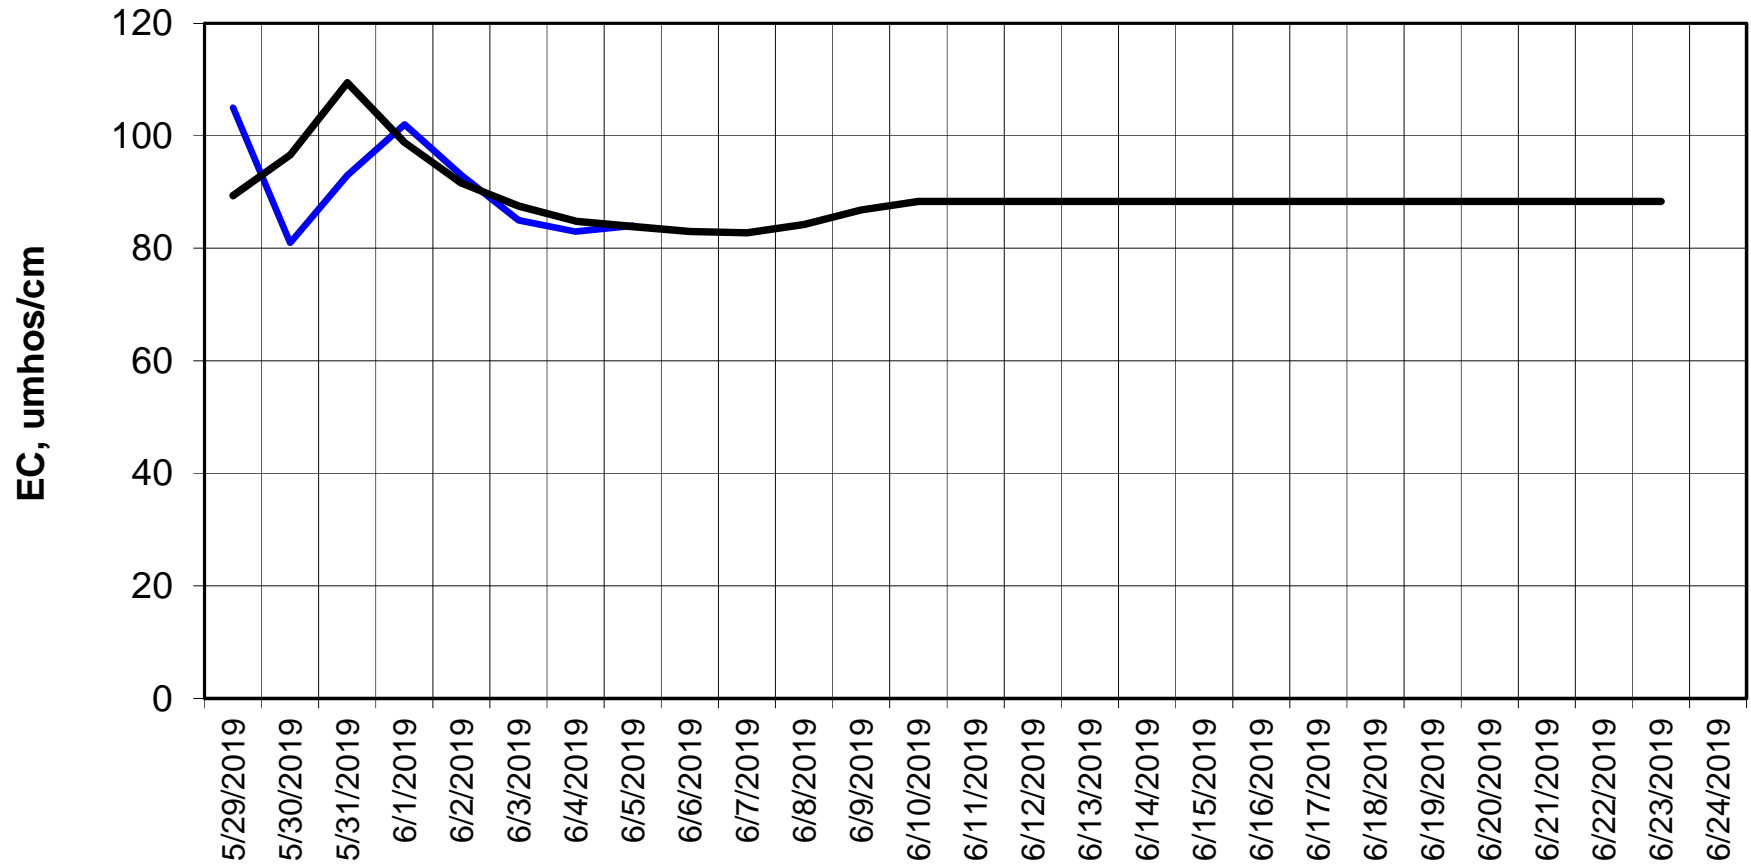

Forecasted Daily EC @ Holland Ct

Simulation Period 5/29/2019 thru 6/24/2019

Forecasted Daily EC @ Old River near Middle River

Simulation Period 5/29/2019 thru 6/24/2019

Forecasted Daily EC @ San Joaquin River at Brandt Bridge

Simulation Period 5/29/2019 thru 6/24/2019

Forecasted Daily EC @ Old River at Tracy Road

Forecasted Daily EC @ Jersey Point

Simulation Period 5/29/2019 thru 6/24/2019

Forecasted Daily EC @ Bethel

Simulation Period 5/29/2019 thru 6/24/2019