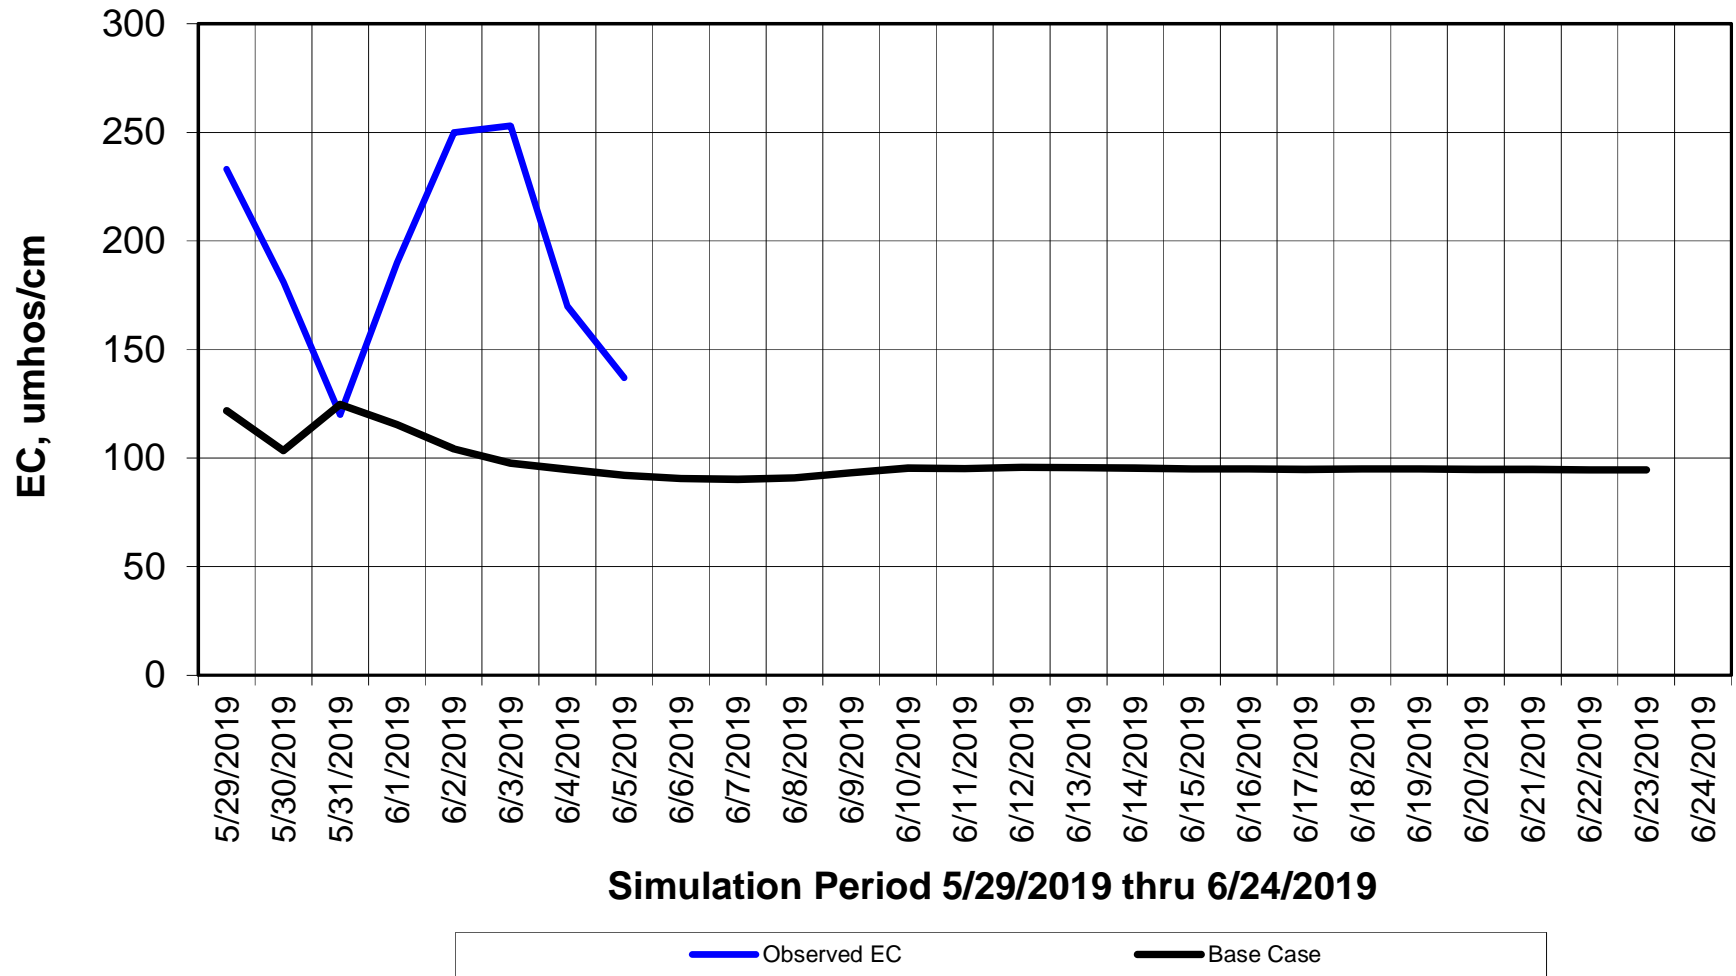

Forecasted Daily EC @ Holland Ct

Simulation Period 5/29/2019 thru 6/24/2019

Forecasted Daily EC @ Old River near Middle River

Simulation Period 5/29/2019 thru 6/24/2019

Forecasted Daily EC @ San Joaquin River at Brandt Bridge

Simulation Period 5/29/2019 thru 6/24/2019

Forecasted Daily EC @ Old River at Tracy Road

Forecasted Daily EC @ Jersey Point

Simulation Period 5/29/2019 thru 6/24/2019

Forecasted Daily EC @ Bethel

Simulation Period 5/29/2019 thru 6/24/2019