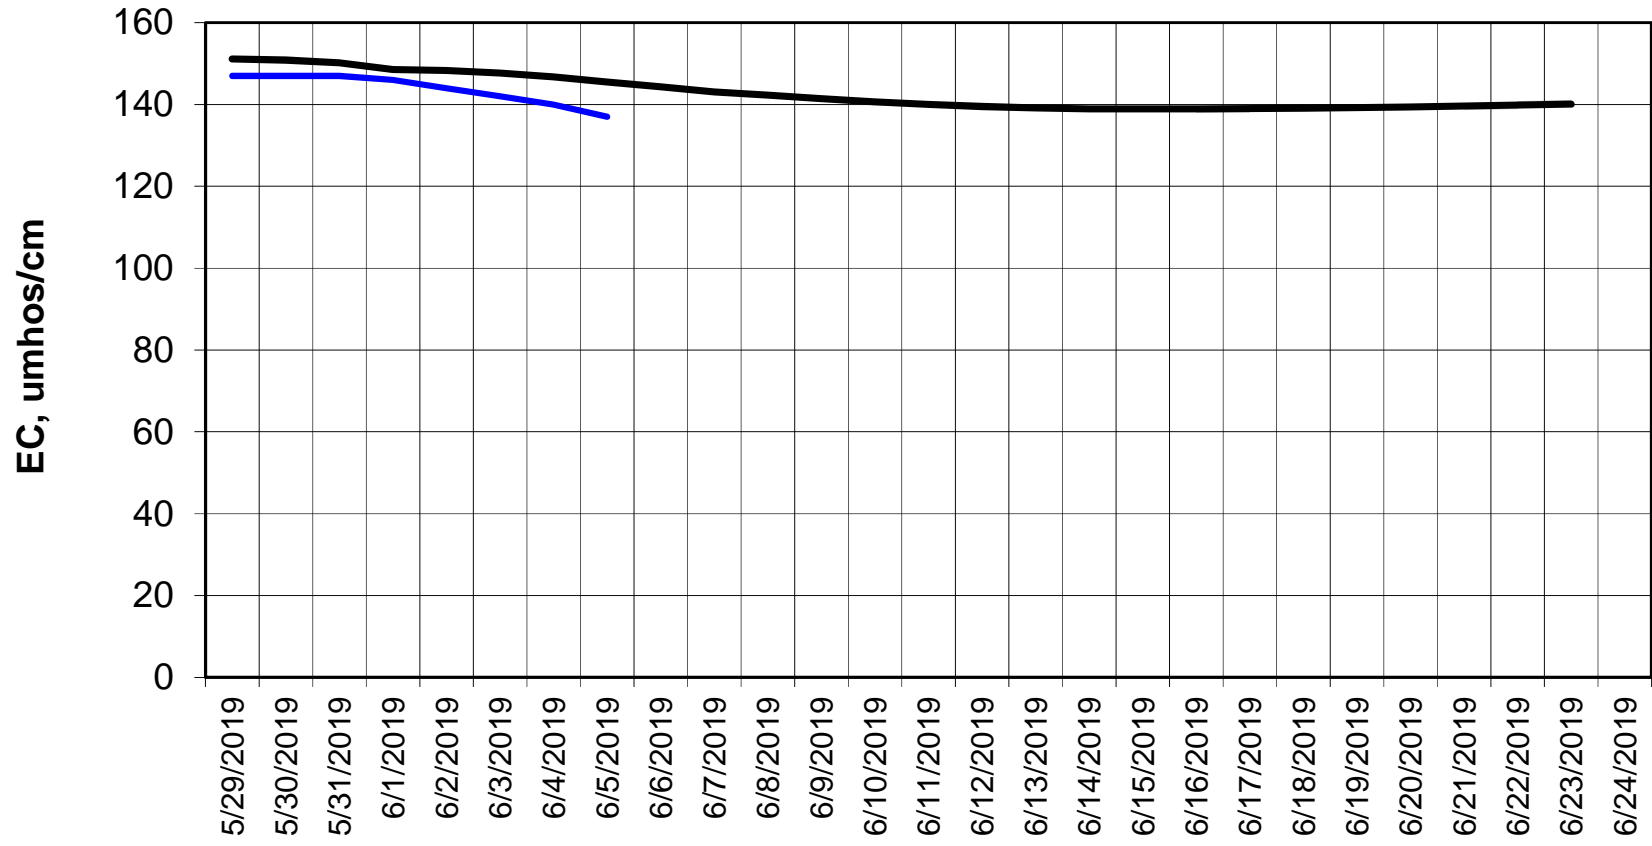

Forecasted Daily EC @ Holland Ct

Simulation Period 5/29/2019 thru 6/24/2019

Forecasted Daily EC @ Old River near Middle River

Simulation Period 5/29/2019 thru 6/24/2019

Forecasted Daily EC @ San Joaquin River at Brandt Bridge

Simulation Period 5/29/2019 thru 6/24/2019

Forecasted Daily EC @ Old River at Tracy Road

Forecasted Daily EC @ Jersey Point

Simulation Period 5/29/2019 thru 6/24/2019

Forecasted Daily EC @ Bethel

Simulation Period 5/29/2019 thru 6/24/2019