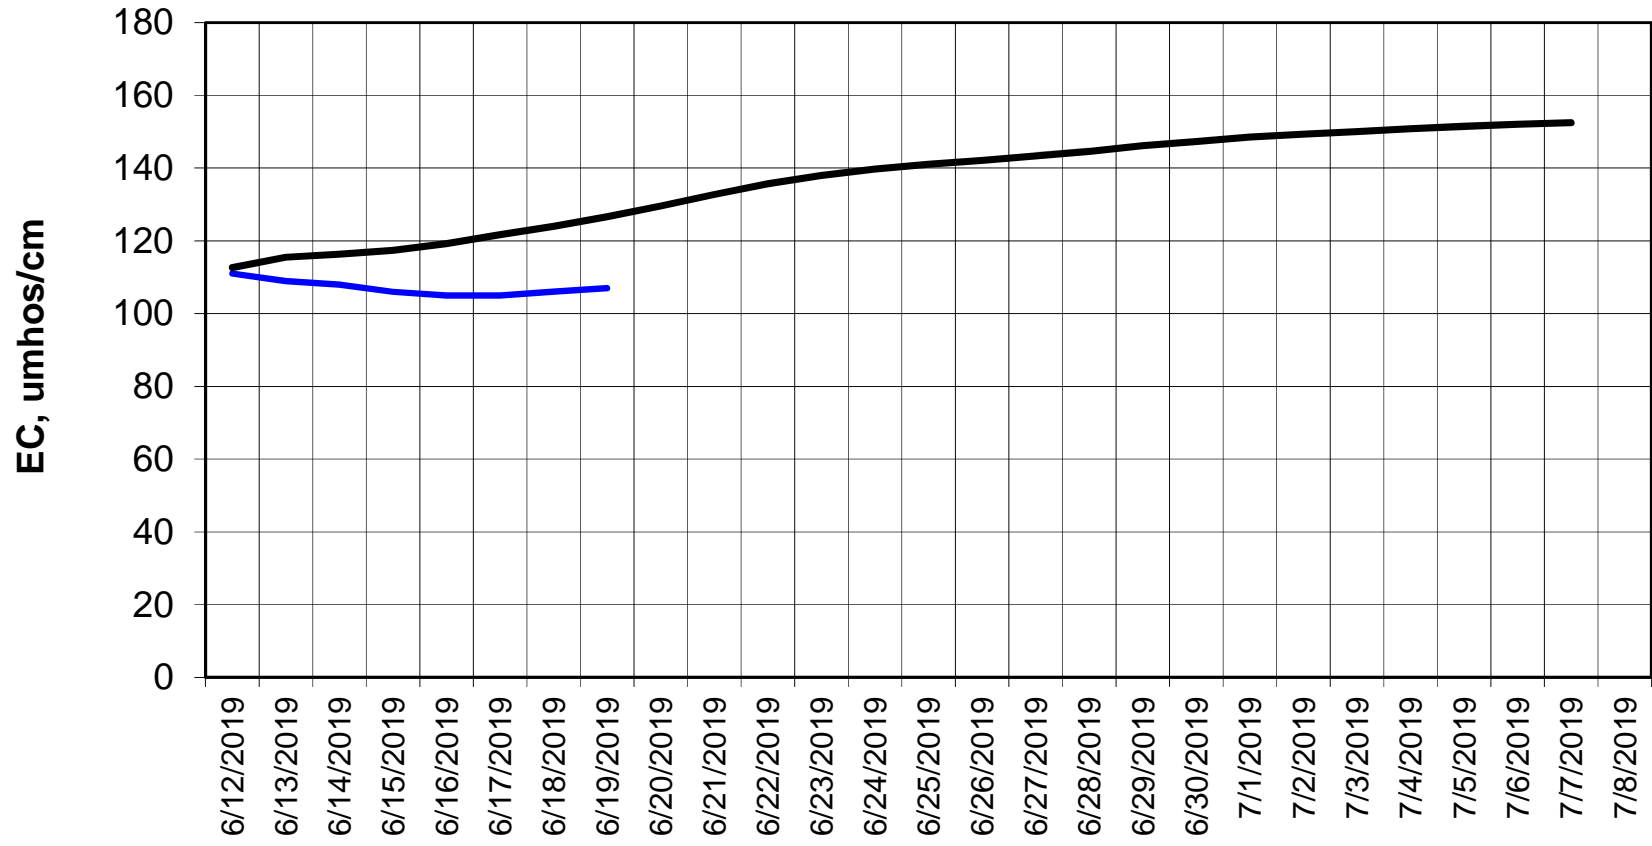

Forecasted Daily EC @ Holland Ct

Simulation Period 6/12/2019 thru 7/8/2019

Forecasted Daily EC @ Old River near Middle River

Simulation Period 6/12/2019 thru 7/8/2019

Forecasted Daily EC @ San Joaquin River at Brandt Bridge

Simulation Period 6/12/2019 thru 7/8/2019

Forecasted Daily EC @ Old River at Tracy Road

Forecasted Daily EC @ Jersey Point

Simulation Period 6/12/2019 thru 7/8/2019

Forecasted Daily EC @ Bethel

Simulation Period 6/12/2019 thru 7/8/2019