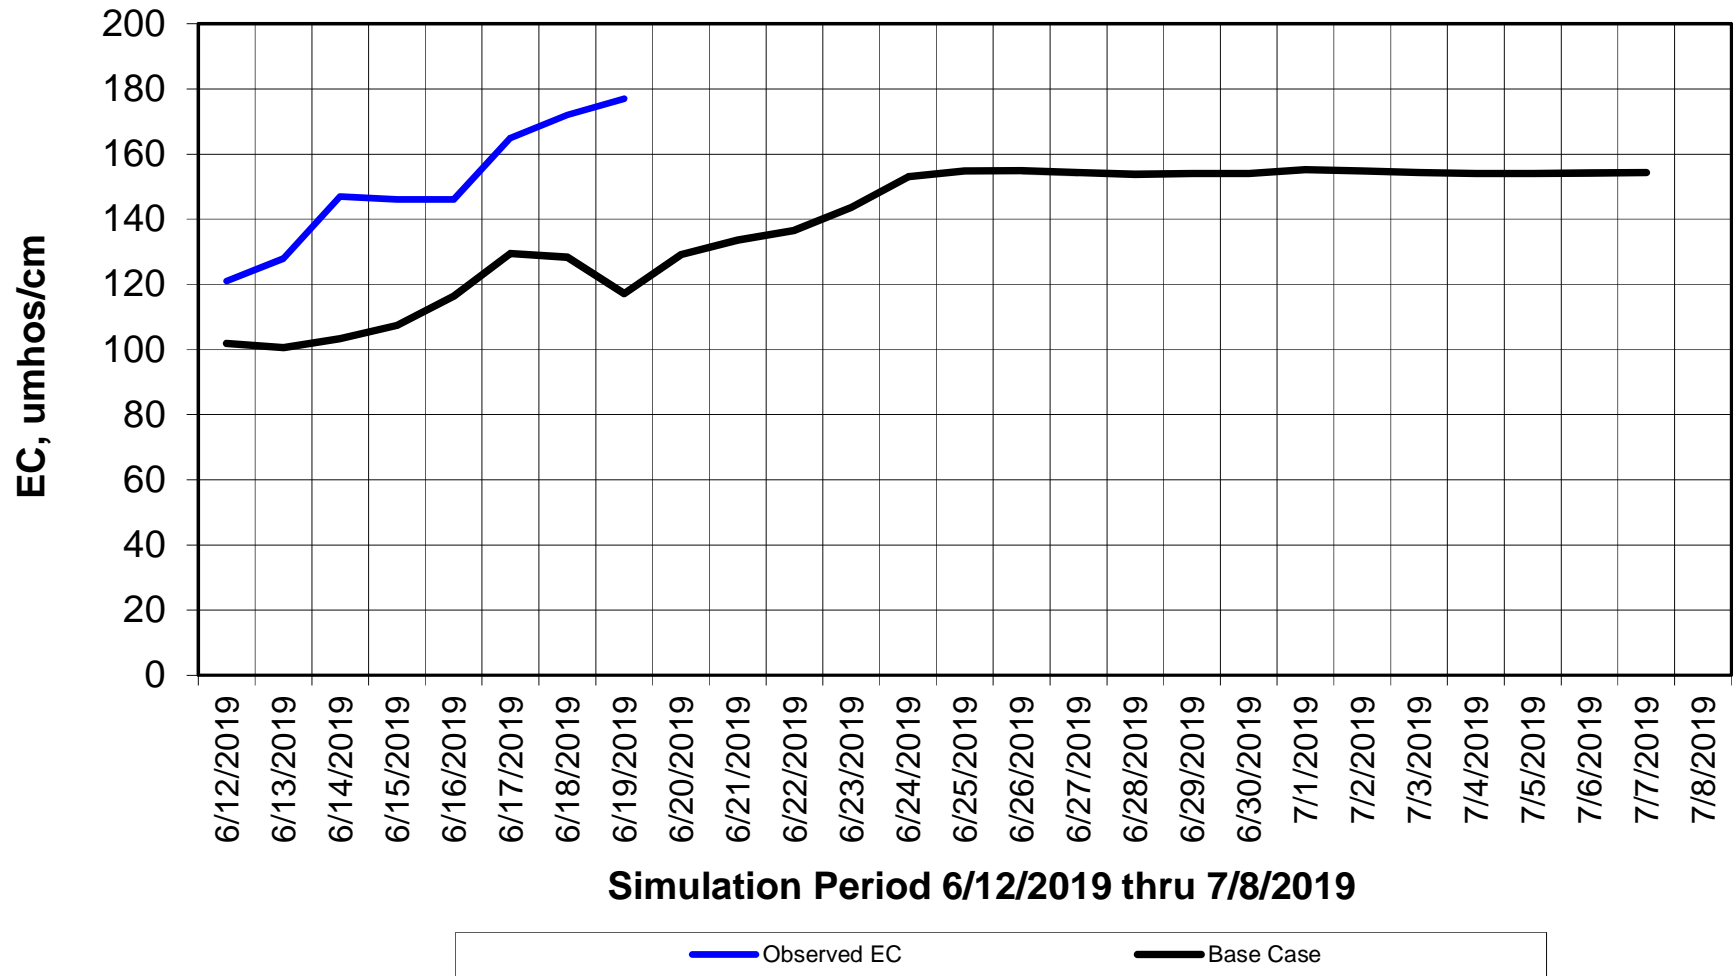

Forecasted Daily EC @ Holland Ct

Simulation Period 6/12/2019 thru 7/8/2019

Forecasted Daily EC @ Old River near Middle River

Simulation Period 6/12/2019 thru 7/8/2019

Forecasted Daily EC @ San Joaquin River at Brandt Bridge

Simulation Period 6/12/2019 thru 7/8/2019

Forecasted Daily EC @ Old River at Tracy Road

Forecasted Daily EC @ Jersey Point

Simulation Period 6/12/2019 thru 7/8/2019

Forecasted Daily EC @ Bethel

Simulation Period 6/12/2019 thru 7/8/2019