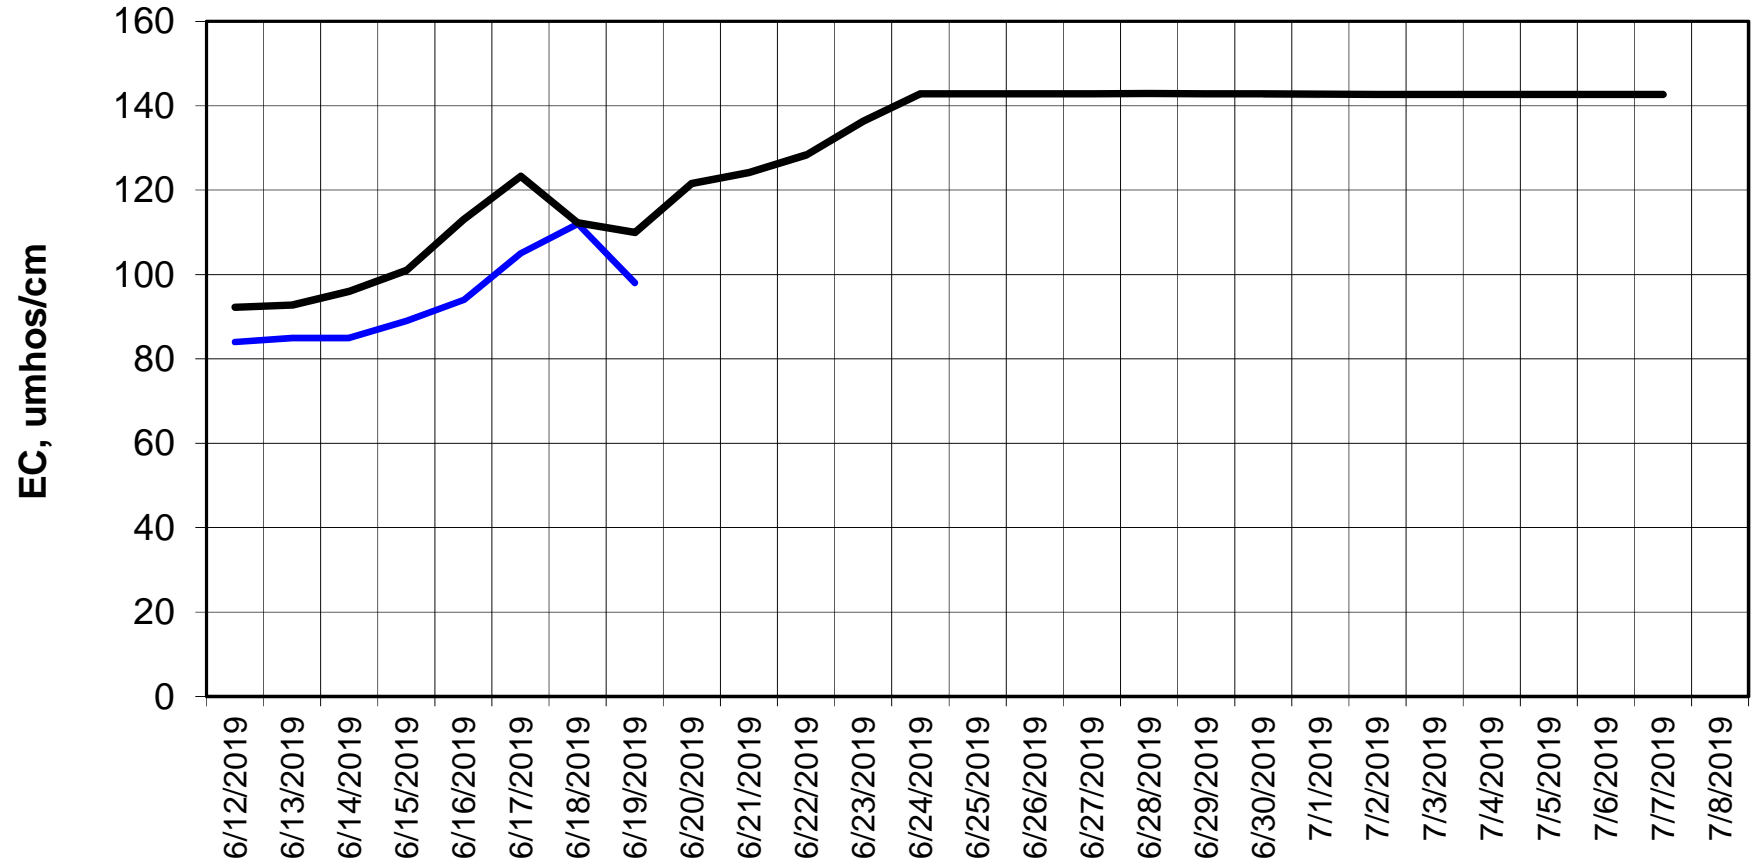

Forecasted Daily EC @ Holland Ct

Simulation Period 6/12/2019 thru 7/8/2019

Forecasted Daily EC @ Old River near Middle River

Simulation Period 6/12/2019 thru 7/8/2019

Forecasted Daily EC @ San Joaquin River at Brandt Bridge

Simulation Period 6/12/2019 thru 7/8/2019

Forecasted Daily EC @ Old River at Tracy Road

Forecasted Daily EC @ Jersey Point

Simulation Period 6/12/2019 thru 7/8/2019

Forecasted Daily EC @ Bethel

Simulation Period 6/12/2019 thru 7/8/2019