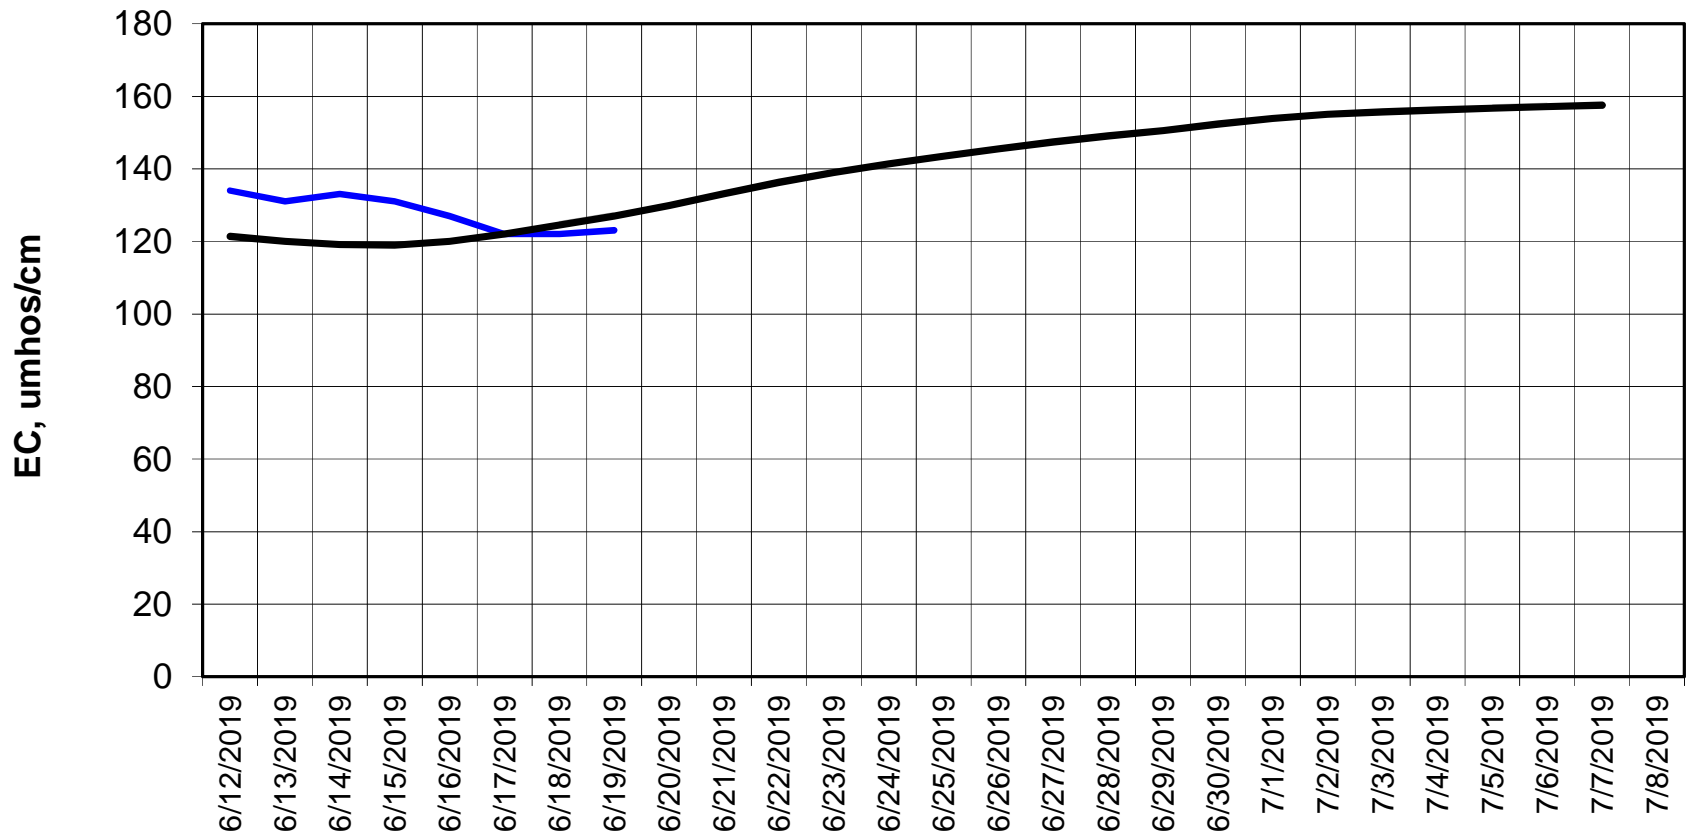

Simulation Period 6/12/2019 thru 7/8/2019

Forecasted Daily EC @ Old River at Tracy Road

Forecasted Daily EC @ Jersey Point

Simulation Period 6/12/2019 thru 7/8/2019

Forecasted Daily EC @ Bethel

Simulation Period 6/12/2019 thru 7/8/2019