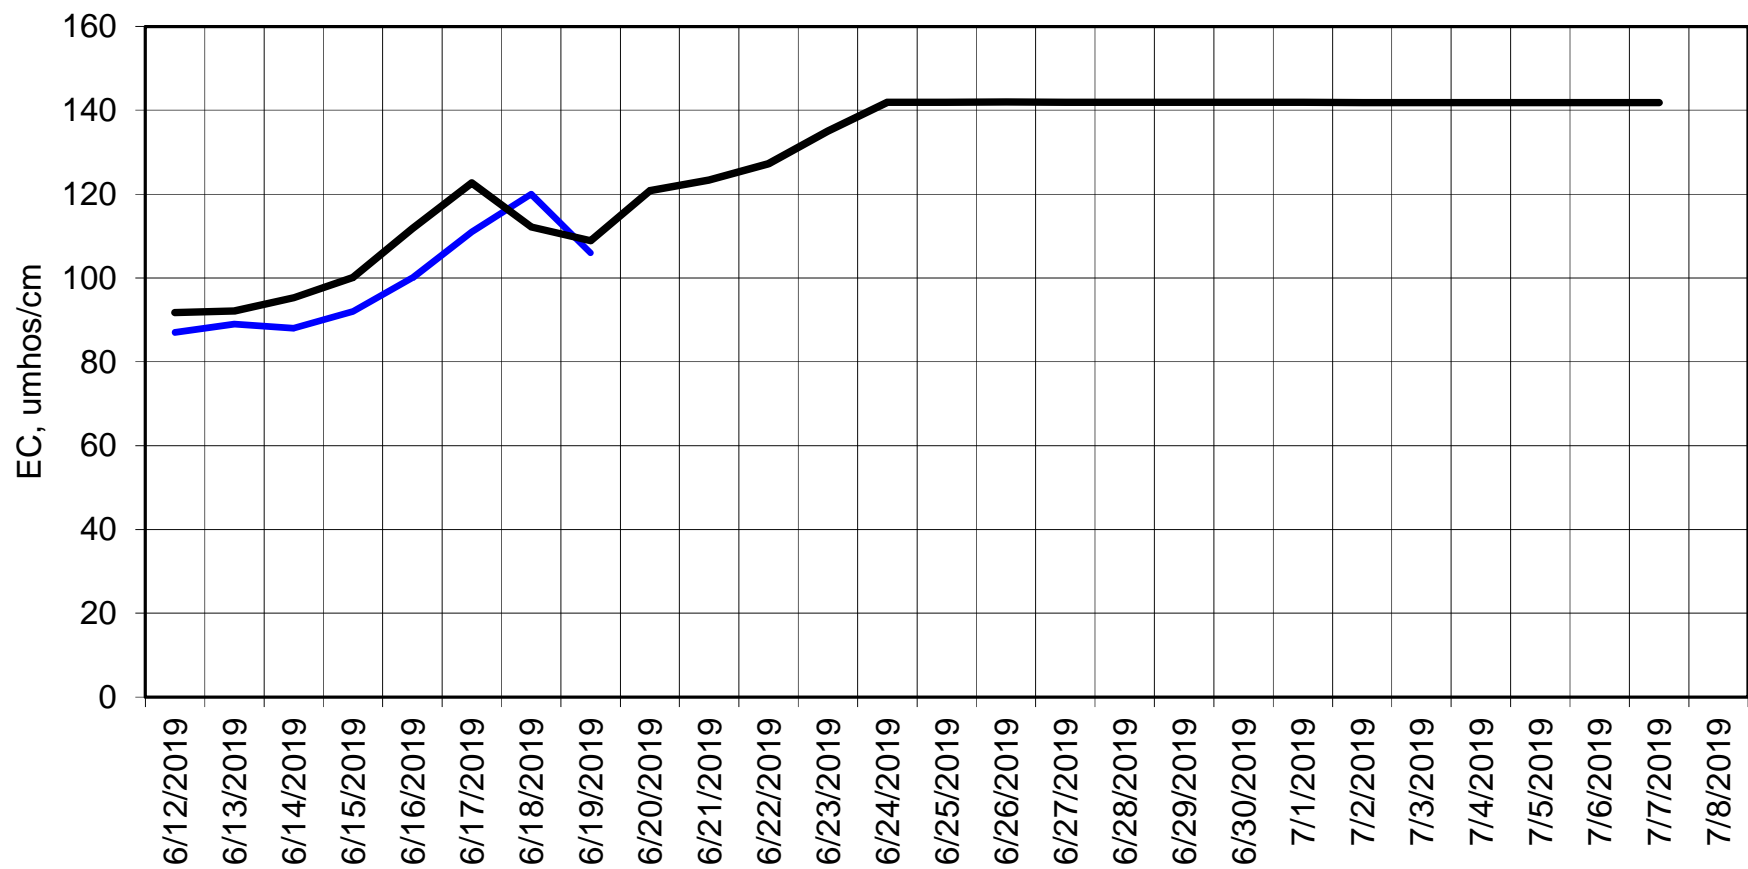

Forecasted Daily EC @ Holland Ct

Simulation Period 6/12/2019 thru 7/8/2019

Forecasted Daily EC @ Old River near Middle River

Simulation Period 6/12/2019 thru 7/8/2019

Forecasted Daily EC @ San Joaquin River at Brandt Bridge

Simulation Period 6/12/2019 thru 7/8/2019

Forecasted Daily EC @ Old River at Tracy Road

Forecasted Daily EC @ Jersey Point

Simulation Period 6/12/2019 thru 7/8/2019

Forecasted Daily EC @ Bethel

Simulation Period 6/12/2019 thru 7/8/2019