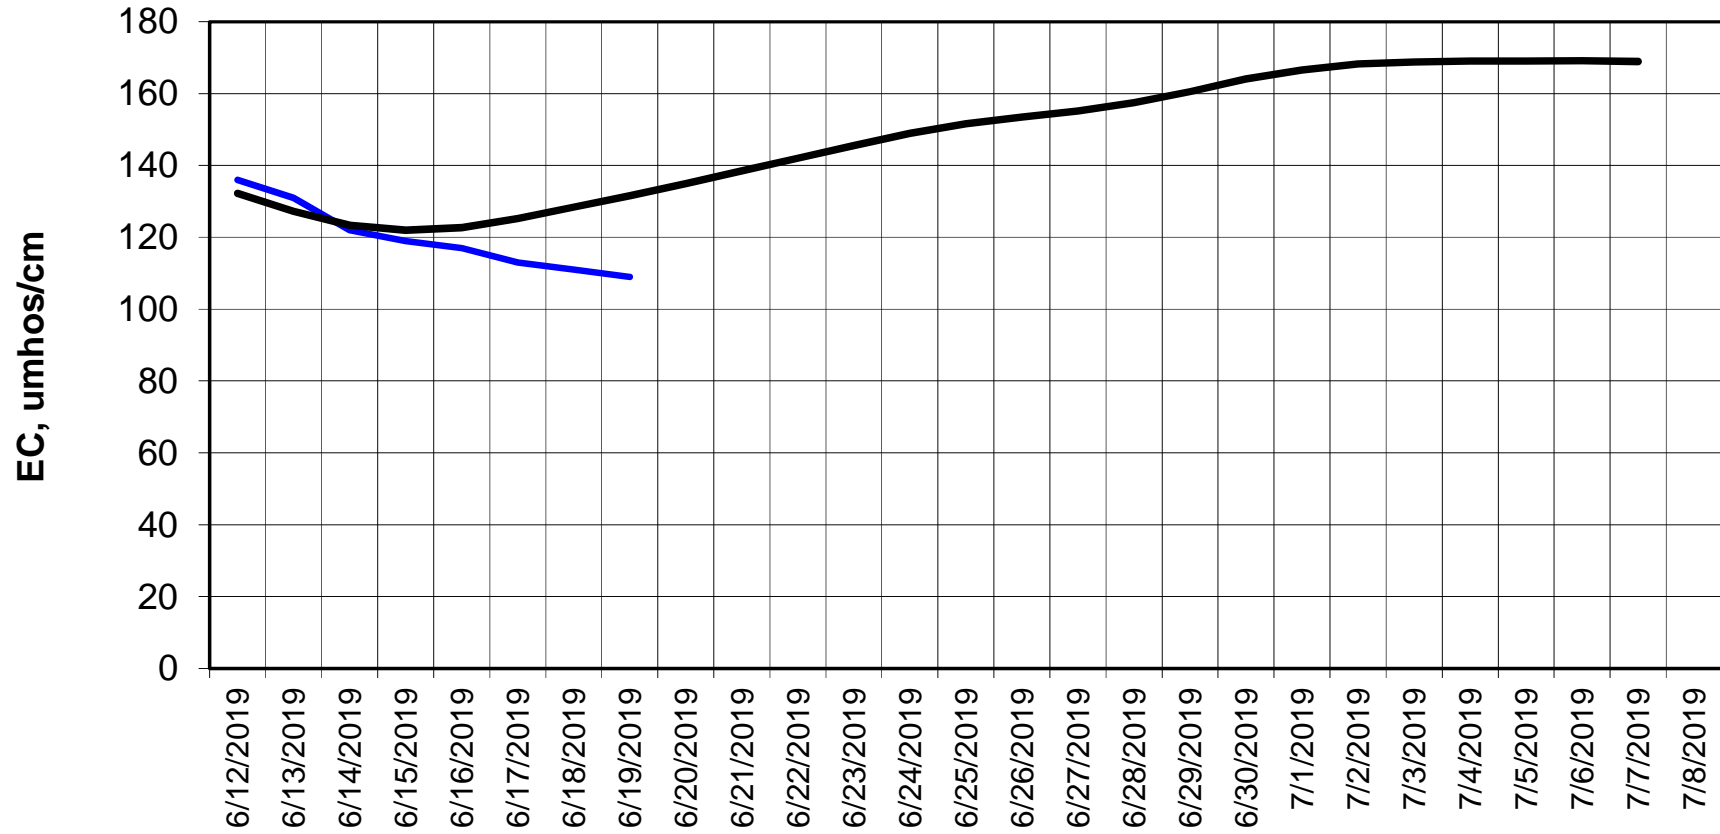

Forecasted Daily EC @ Holland Ct

Simulation Period 6/12/2019 thru 7/8/2019

Forecasted Daily EC @ Old River near Middle River

Simulation Period 6/12/2019 thru 7/8/2019

Forecasted Daily EC @ San Joaquin River at Brandt Bridge

Simulation Period 6/12/2019 thru 7/8/2019

Forecasted Daily EC @ Old River at Tracy Road

Forecasted Daily EC @ Jersey Point

Simulation Period 6/12/2019 thru 7/8/2019

Forecasted Daily EC @ Bethel

Simulation Period 6/12/2019 thru 7/8/2019