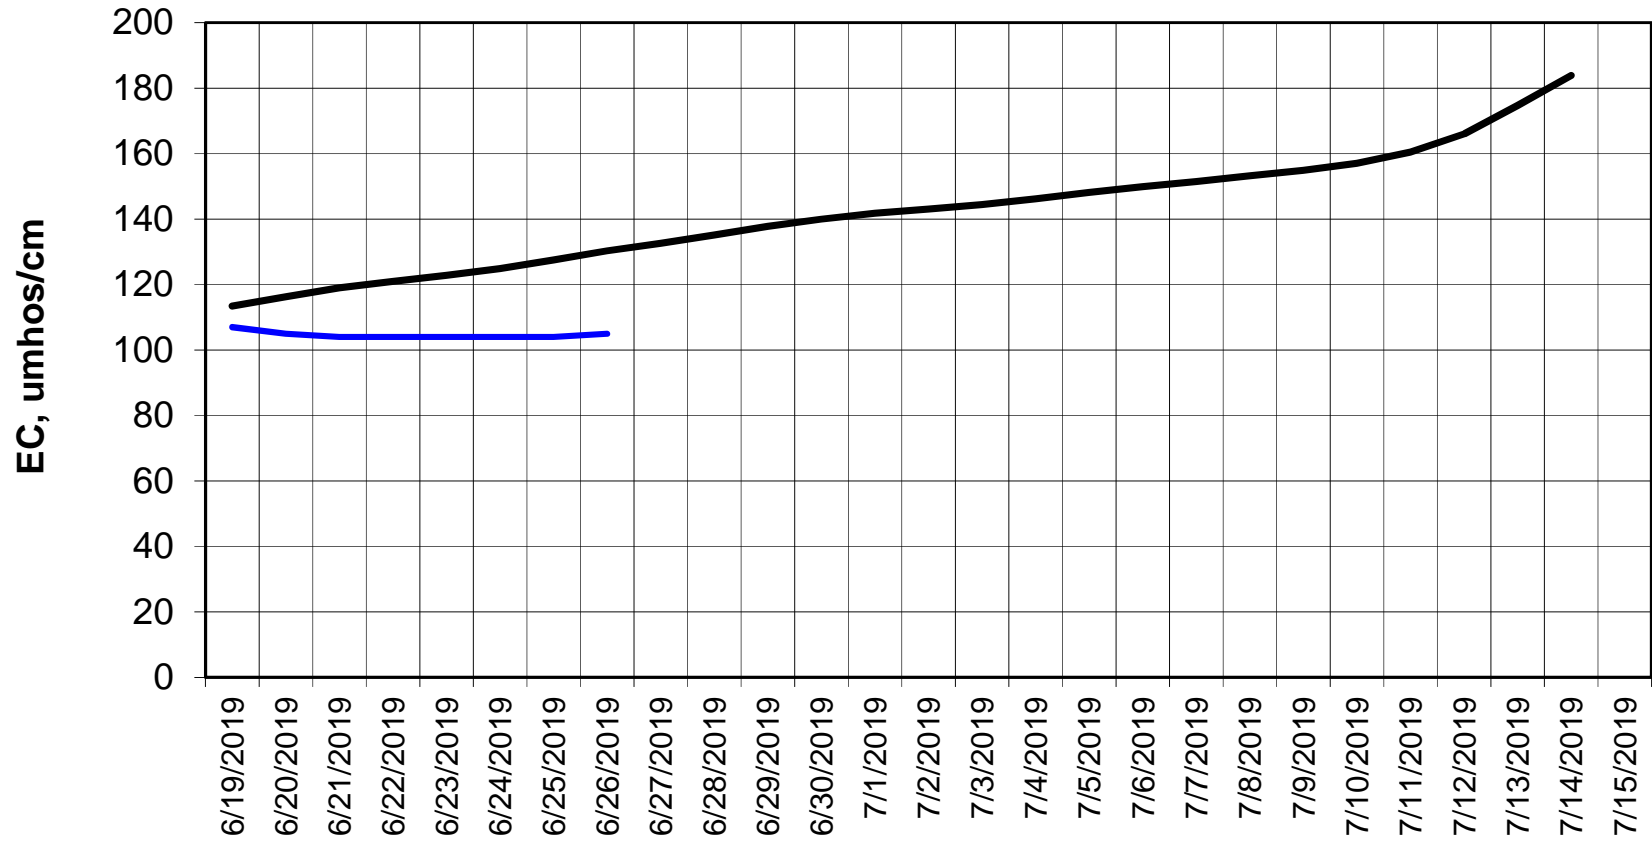

Forecasted Daily EC @ Holland Ct

Simulation Period 6/19/2019 thru 7/15/2019

Forecasted Daily EC @ Old River near Middle River

Simulation Period 6/19/2019 thru 7/15/2019

Forecasted Daily EC @ San Joaquin River at Brandt Bridge

Simulation Period 6/19/2019 thru 7/15/2019

Forecasted Daily EC @ Old River at Tracy Road

Forecasted Daily EC @ Jersey Point

Simulation Period 6/19/2019 thru 7/15/2019

Forecasted Daily EC @ Bethel

Simulation Period 6/19/2019 thru 7/15/2019