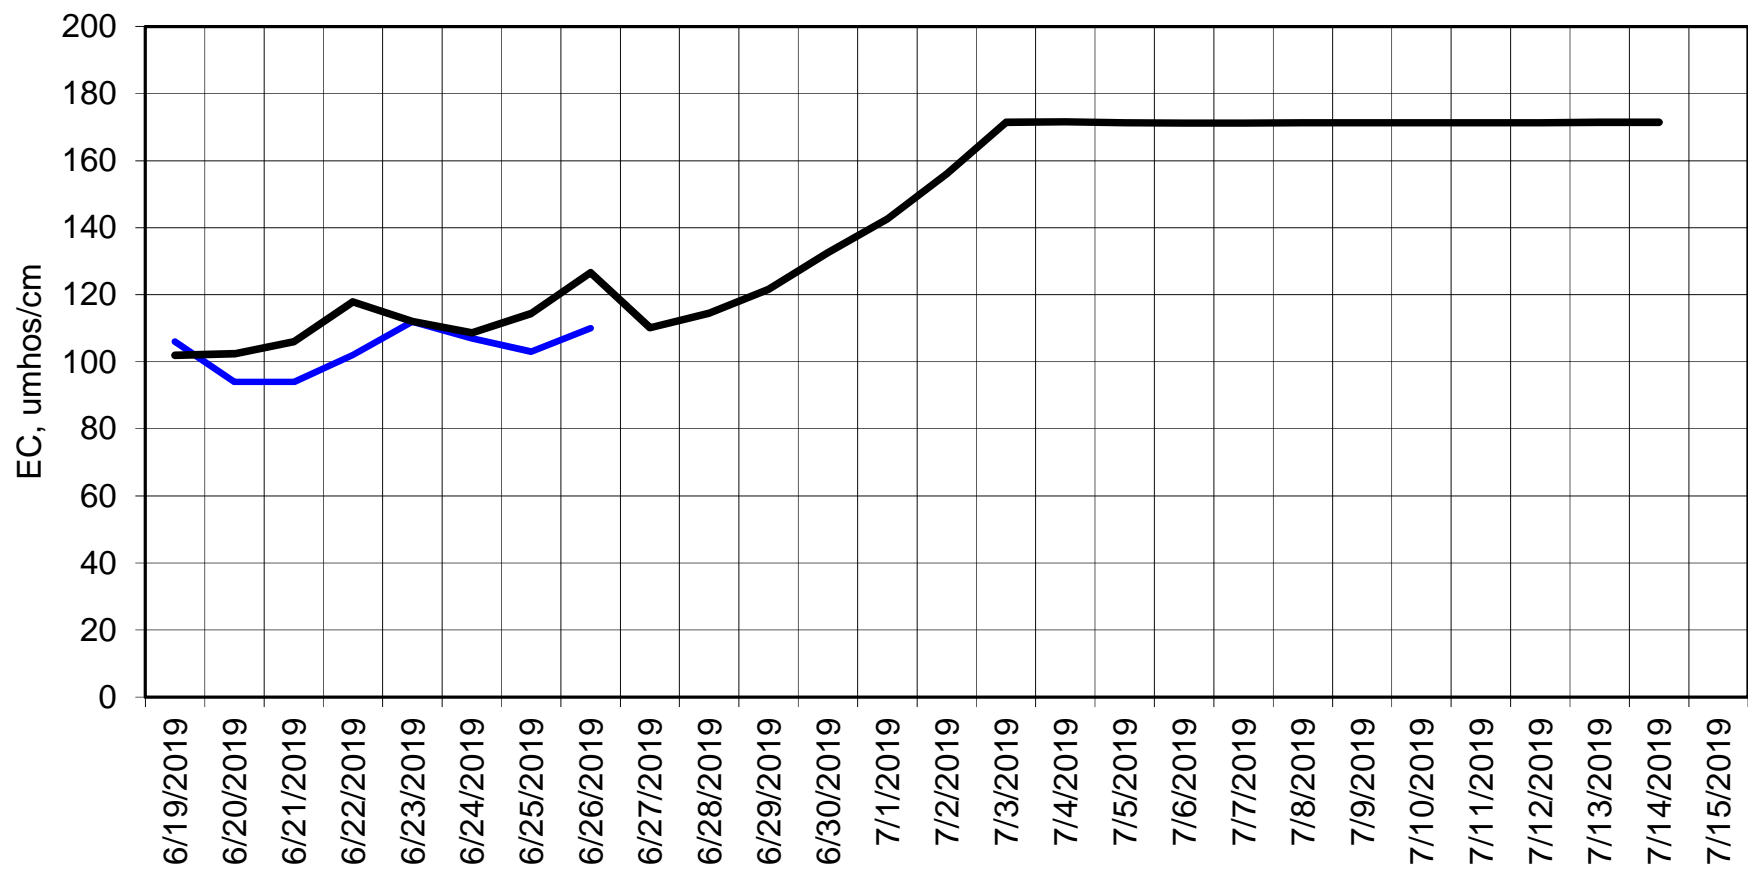

Forecasted Daily EC @ Holland Ct

Simulation Period 6/19/2019 thru 7/15/2019

Forecasted Daily EC @ Old River near Middle River

Simulation Period 6/19/2019 thru 7/15/2019

Forecasted Daily EC @ San Joaquin River at Brandt Bridge

Simulation Period 6/19/2019 thru 7/15/2019

Forecasted Daily EC @ Old River at Tracy Road

Forecasted Daily EC @ Jersey Point

Simulation Period 6/19/2019 thru 7/15/2019

Forecasted Daily EC @ Bethel

Simulation Period 6/19/2019 thru 7/15/2019