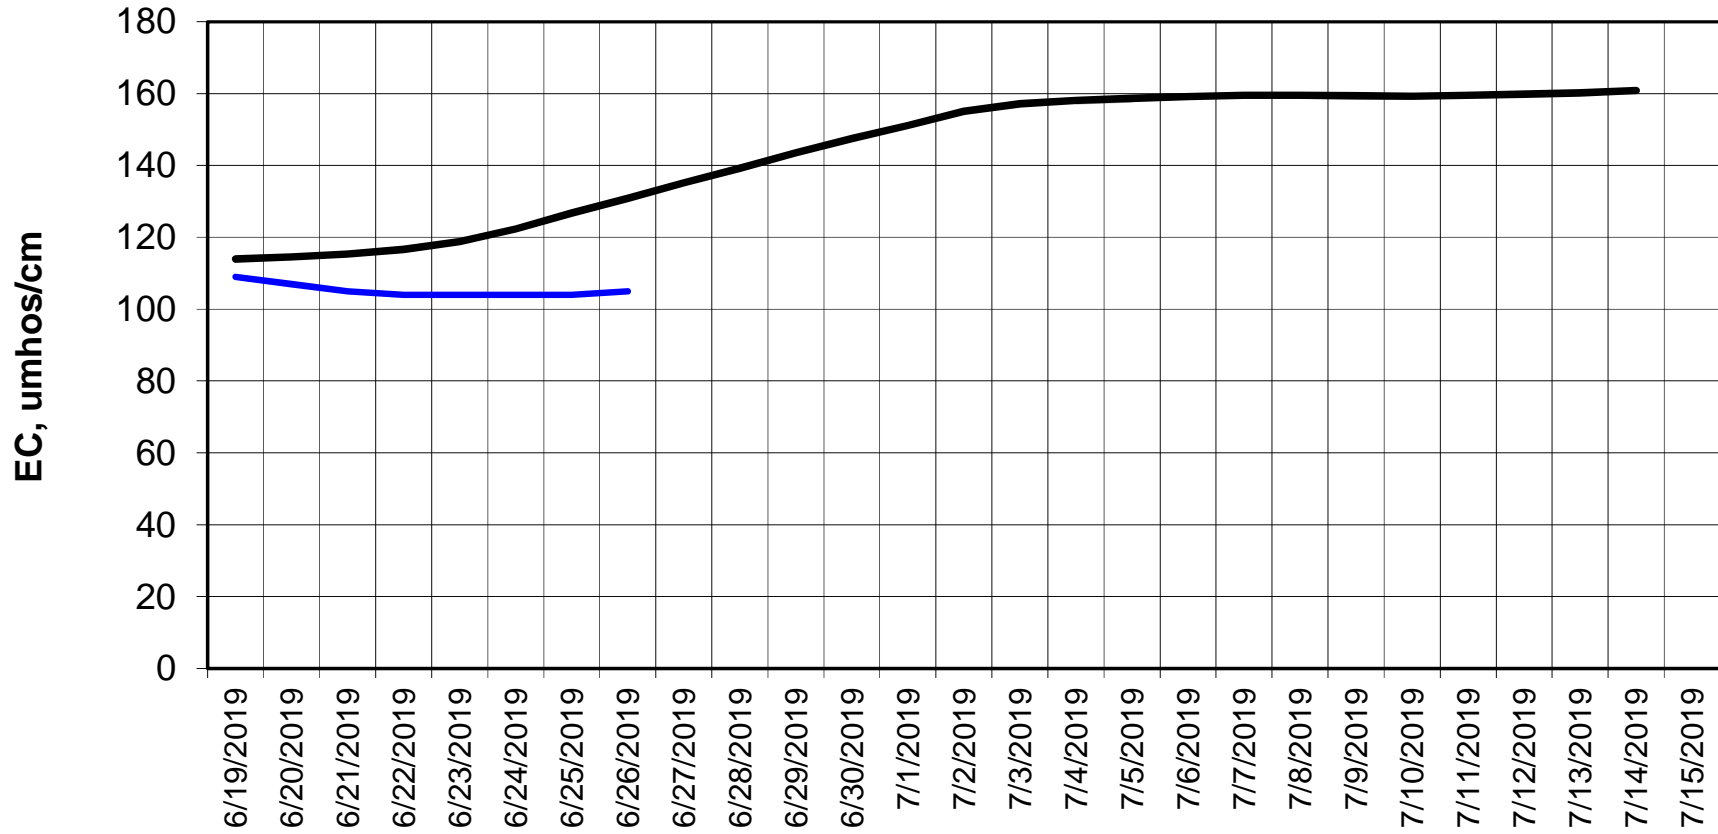

Forecasted Daily EC @ Holland Ct

Simulation Period 6/19/2019 thru 7/15/2019

Forecasted Daily EC @ Old River near Middle River

Simulation Period 6/19/2019 thru 7/15/2019

Forecasted Daily EC @ San Joaquin River at Brandt Bridge

Simulation Period 6/19/2019 thru 7/15/2019

Forecasted Daily EC @ Old River at Tracy Road

Forecasted Daily EC @ Jersey Point

Simulation Period 6/19/2019 thru 7/15/2019

Forecasted Daily EC @ Bethel

Simulation Period 6/19/2019 thru 7/15/2019