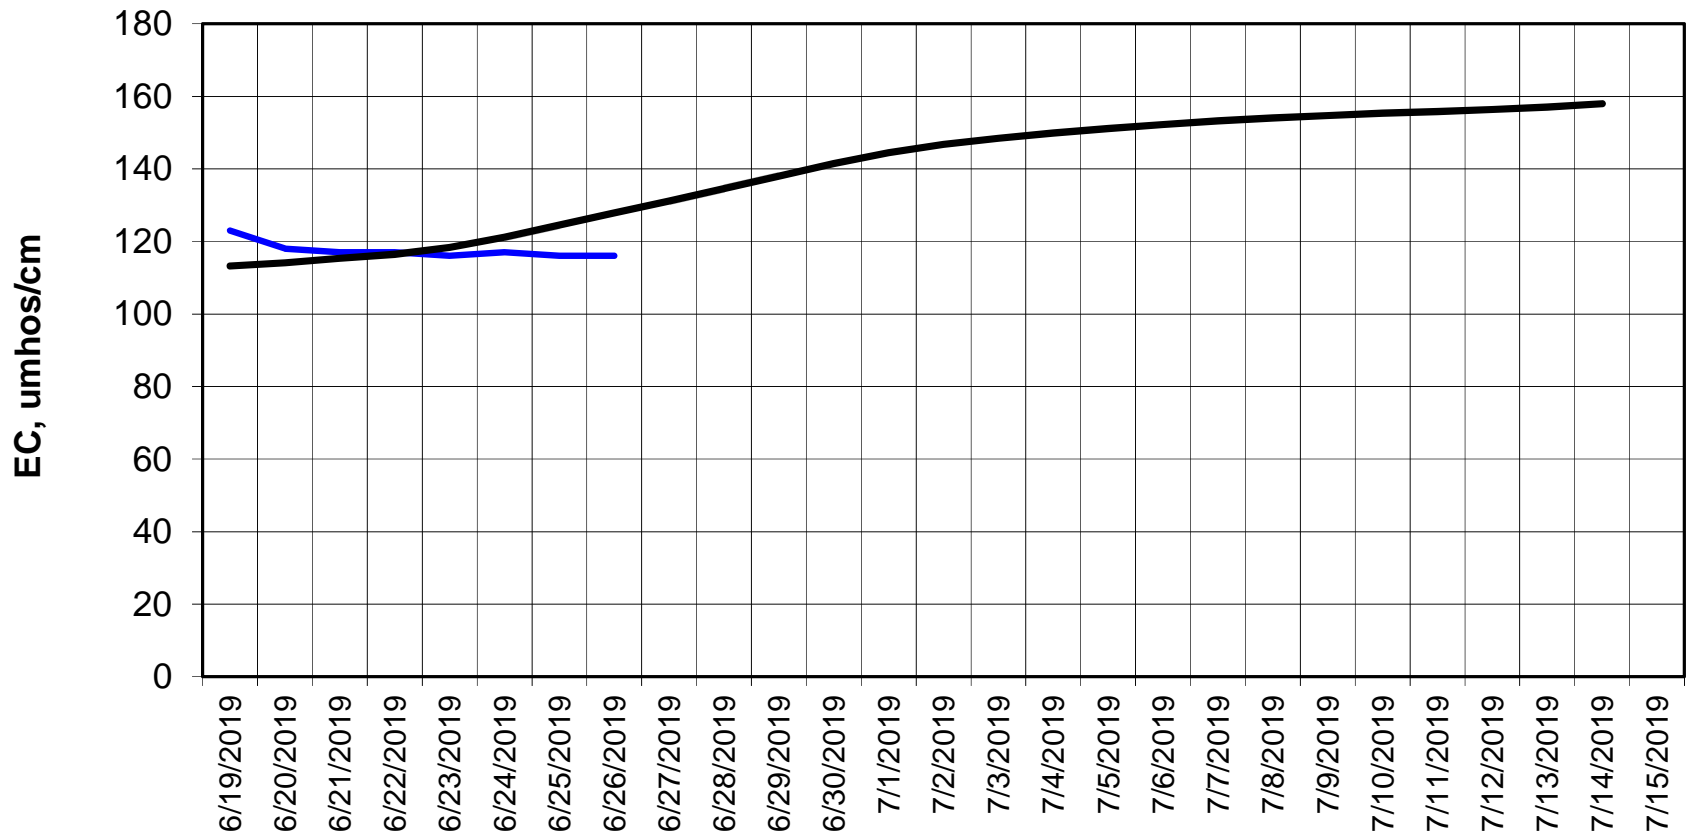

Simulation Period 6/19/2019 thru 7/15/2019

Forecasted Daily EC @ Old River at Tracy Road

Forecasted Daily EC @ Jersey Point

Simulation Period 6/19/2019 thru 7/15/2019

Forecasted Daily EC @ Bethel

Simulation Period 6/19/2019 thru 7/15/2019