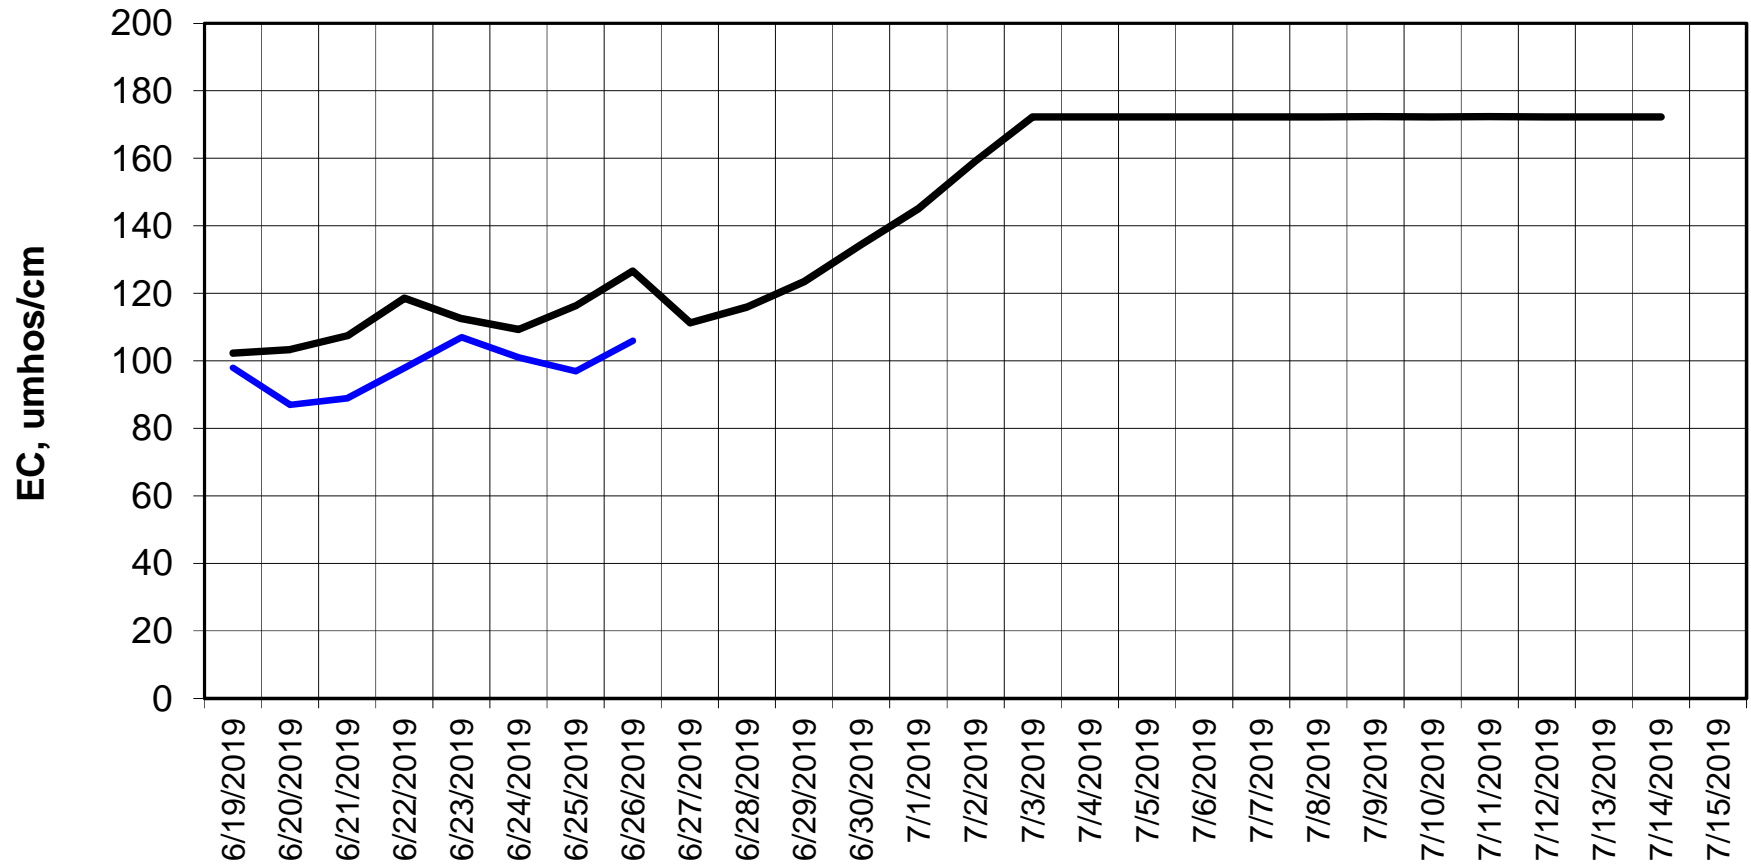

Forecasted Daily EC @ Holland Ct

Simulation Period 6/19/2019 thru 7/15/2019

Forecasted Daily EC @ Old River near Middle River

Simulation Period 6/19/2019 thru 7/15/2019

Forecasted Daily EC @ San Joaquin River at Brandt Bridge

Simulation Period 6/19/2019 thru 7/15/2019

Forecasted Daily EC @ Old River at Tracy Road

Forecasted Daily EC @ Jersey Point

Simulation Period 6/19/2019 thru 7/15/2019

Forecasted Daily EC @ Bethel

Simulation Period 6/19/2019 thru 7/15/2019