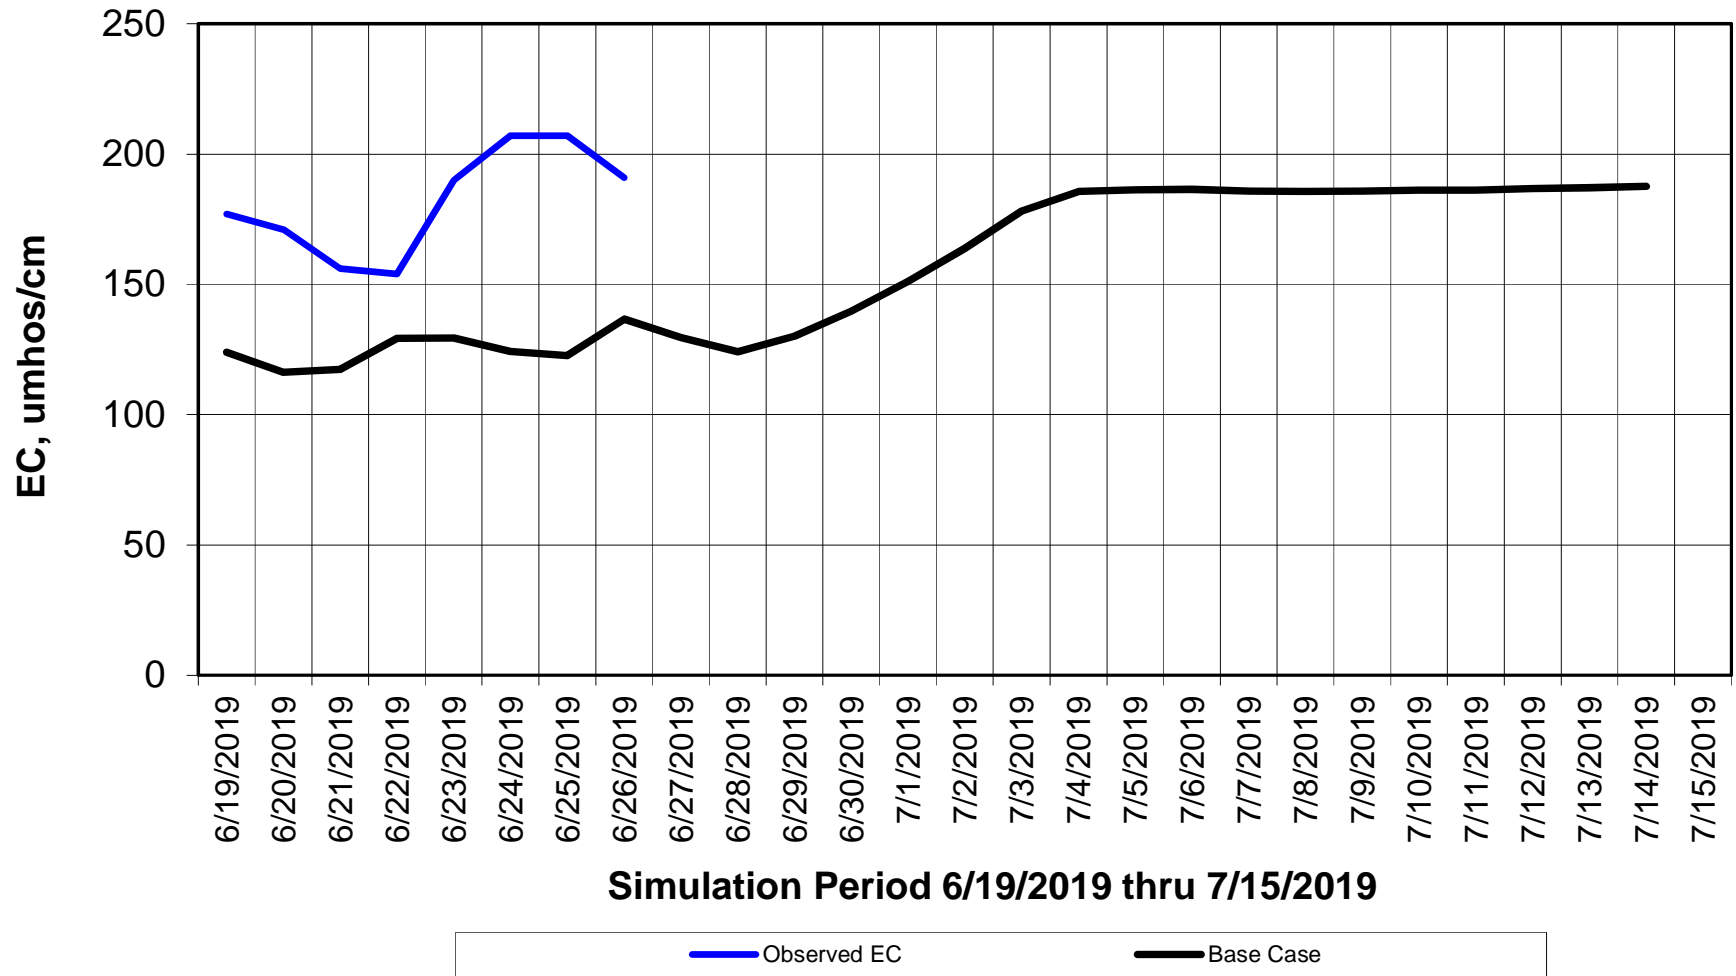

Forecasted Daily EC @ Holland Ct

Simulation Period 6/19/2019 thru 7/15/2019

Forecasted Daily EC @ Old River near Middle River

Simulation Period 6/19/2019 thru 7/15/2019

Forecasted Daily EC @ San Joaquin River at Brandt Bridge

Simulation Period 6/19/2019 thru 7/15/2019

Forecasted Daily EC @ Old River at Tracy Road

Forecasted Daily EC @ Jersey Point

Simulation Period 6/19/2019 thru 7/15/2019

Forecasted Daily EC @ Bethel

Simulation Period 6/19/2019 thru 7/15/2019