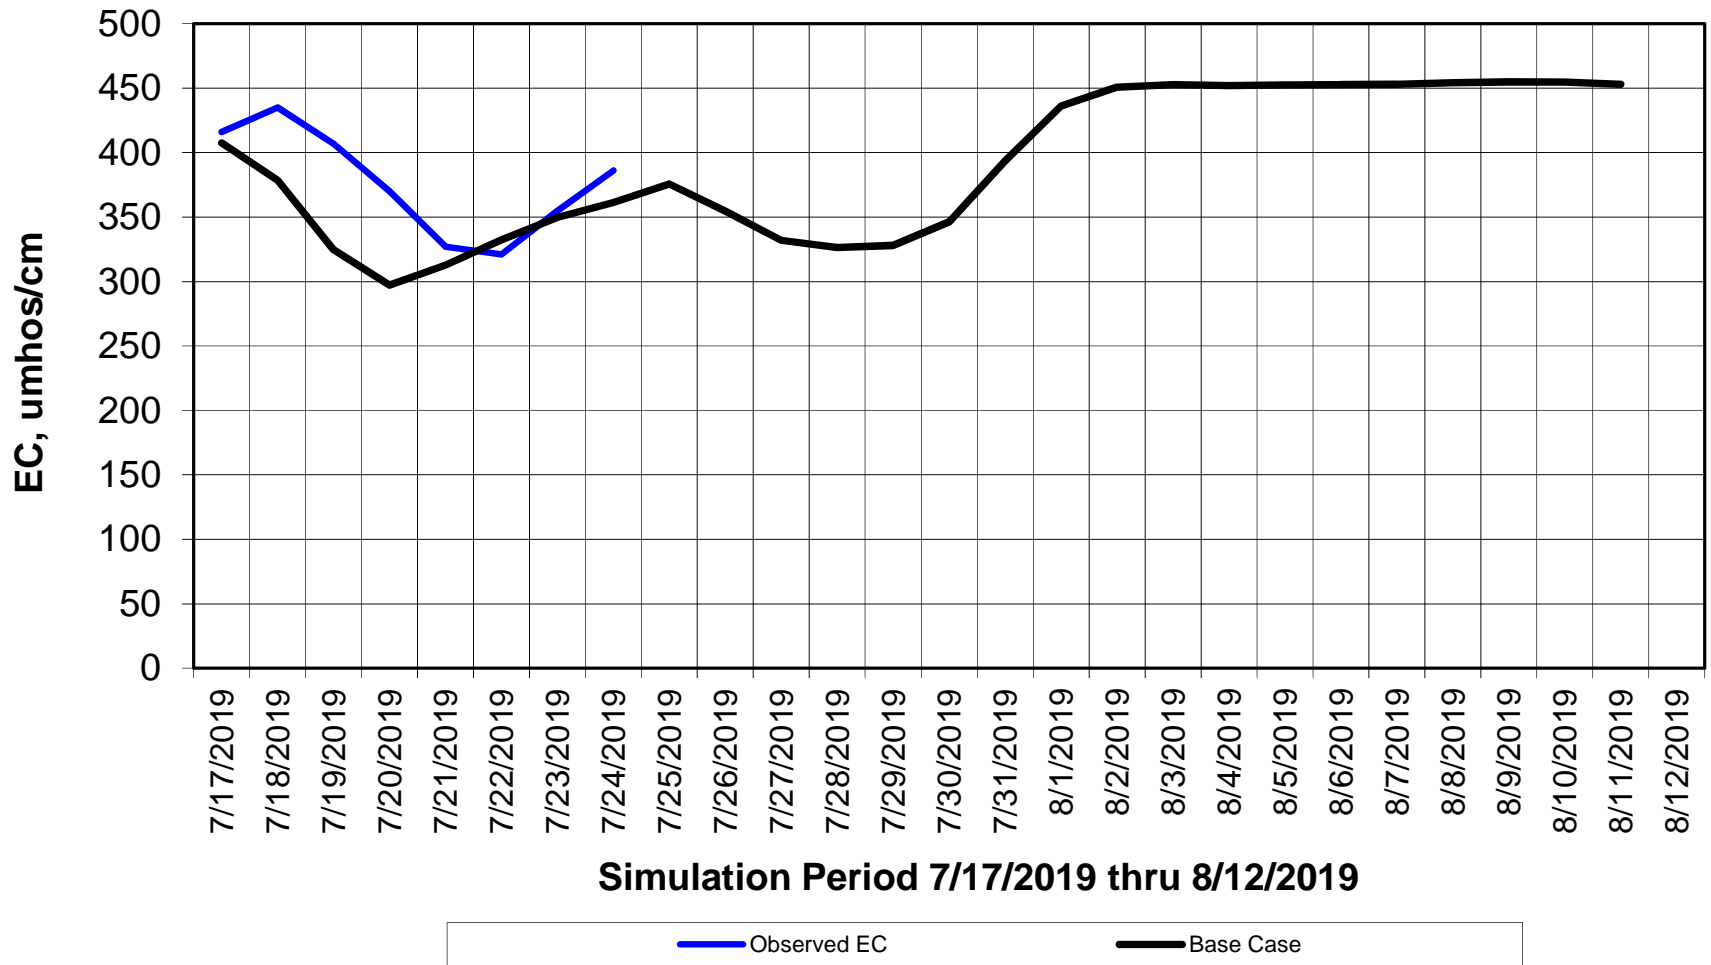

Forecasted Daily EC @ Holland Ct

Simulation Period 7/17/2019 thru 8/12/2019

Forecasted Daily EC @ Old River near Middle River

Simulation Period 7/17/2019 thru 8/12/2019

Forecasted Daily EC @ San Joaquin River at Brandt Bridge

Simulation Period 7/17/2019 thru 8/12/2019

Forecasted Daily EC @ Old River at Tracy Road

Forecasted Daily EC @ Jersey Point

Simulation Period 7/17/2019 thru 8/12/2019

Forecasted Daily EC @ Bethel

Simulation Period 7/17/2019 thru 8/12/2019