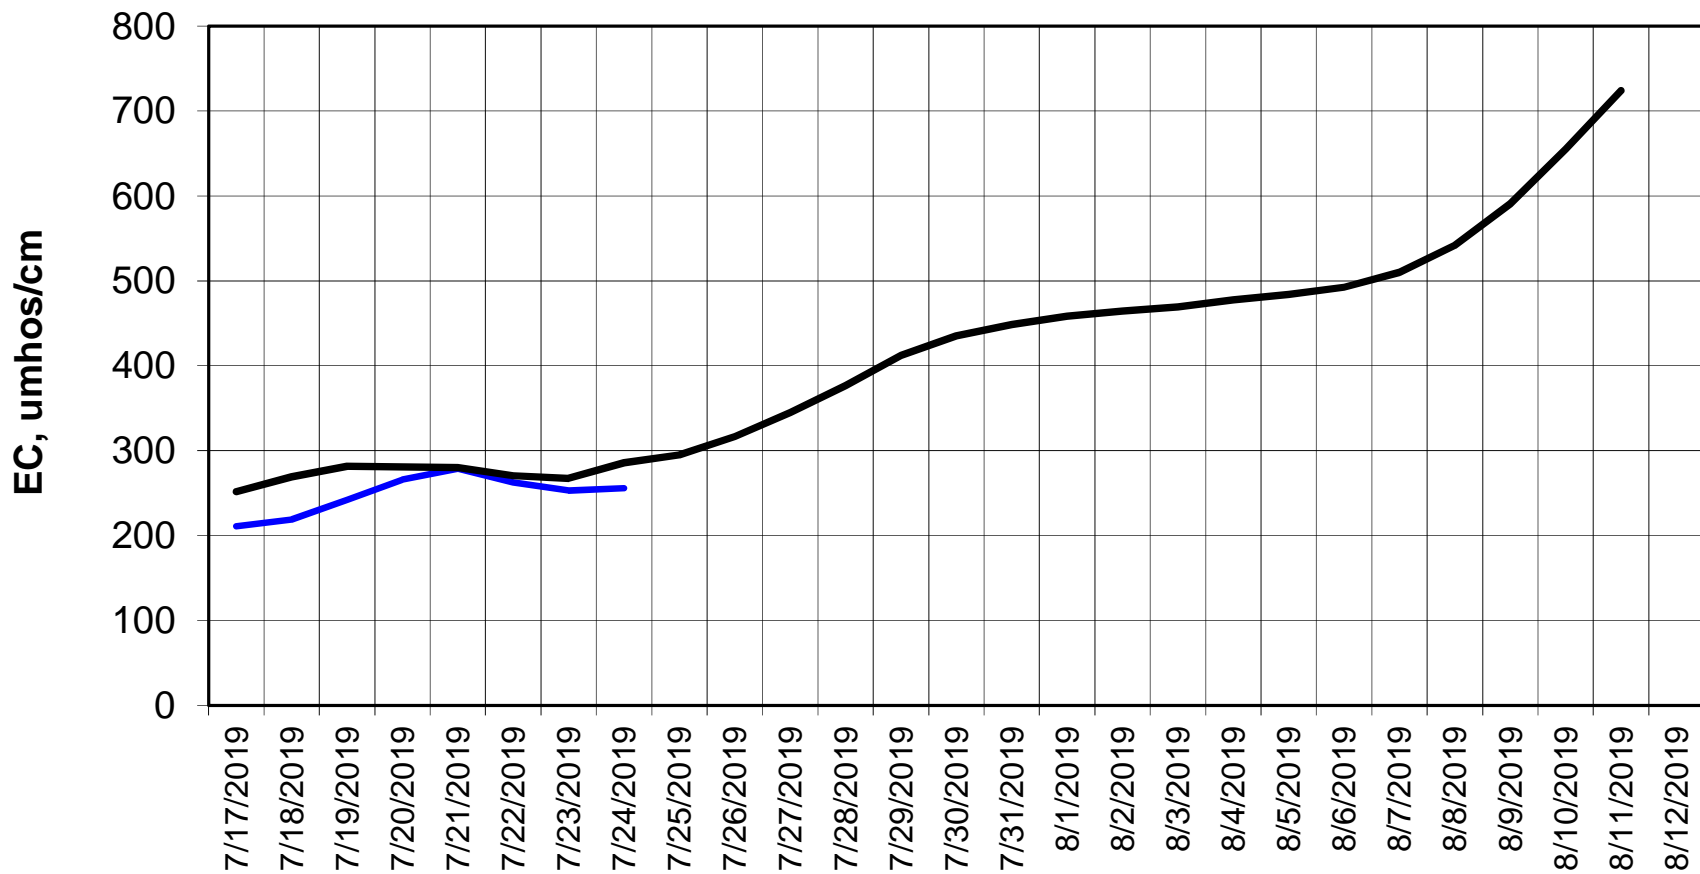

Forecasted Daily EC @ Holland Ct

Simulation Period 7/17/2019 thru 8/12/2019

Forecasted Daily EC @ Old River near Middle River

Simulation Period 7/17/2019 thru 8/12/2019

Forecasted Daily EC @ San Joaquin River at Brandt Bridge

Simulation Period 7/17/2019 thru 8/12/2019

Forecasted Daily EC @ Old River at Tracy Road

Forecasted Daily EC @ Jersey Point

Simulation Period 7/17/2019 thru 8/12/2019

Forecasted Daily EC @ Bethel

Simulation Period 7/17/2019 thru 8/12/2019