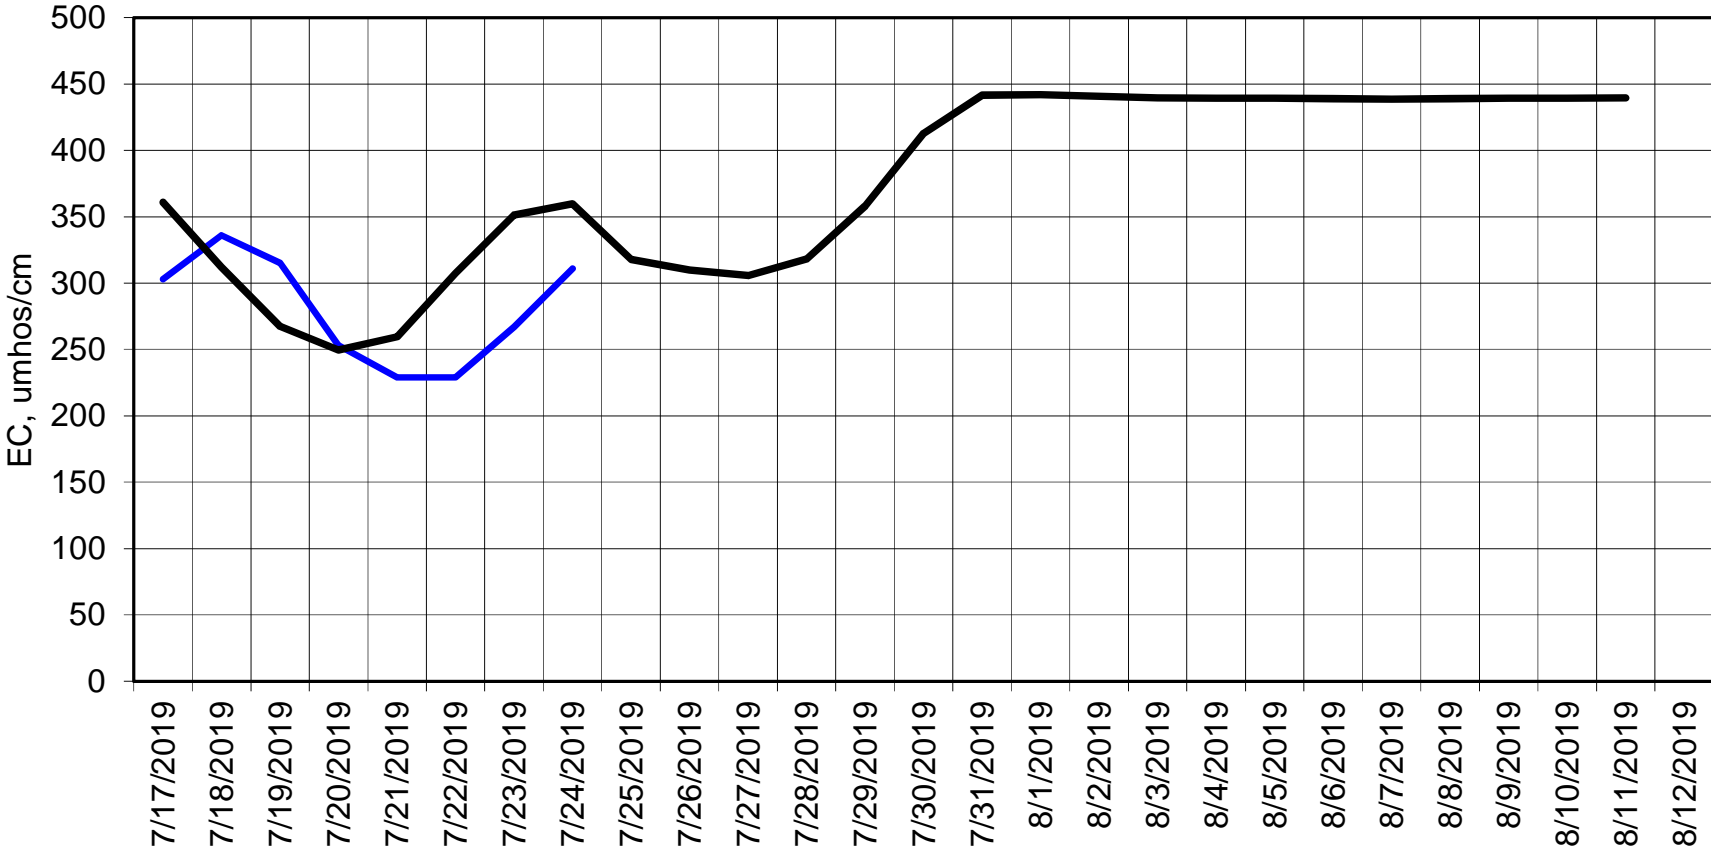

Forecasted Daily EC @ Holland Ct

Simulation Period 7/17/2019 thru 8/12/2019

Forecasted Daily EC @ Old River near Middle River

Simulation Period 7/17/2019 thru 8/12/2019

Forecasted Daily EC @ San Joaquin River at Brandt Bridge

Simulation Period 7/17/2019 thru 8/12/2019

Forecasted Daily EC @ Old River at Tracy Road

Forecasted Daily EC @ Jersey Point

Simulation Period 7/17/2019 thru 8/12/2019

Forecasted Daily EC @ Bethel

Simulation Period 7/17/2019 thru 8/12/2019