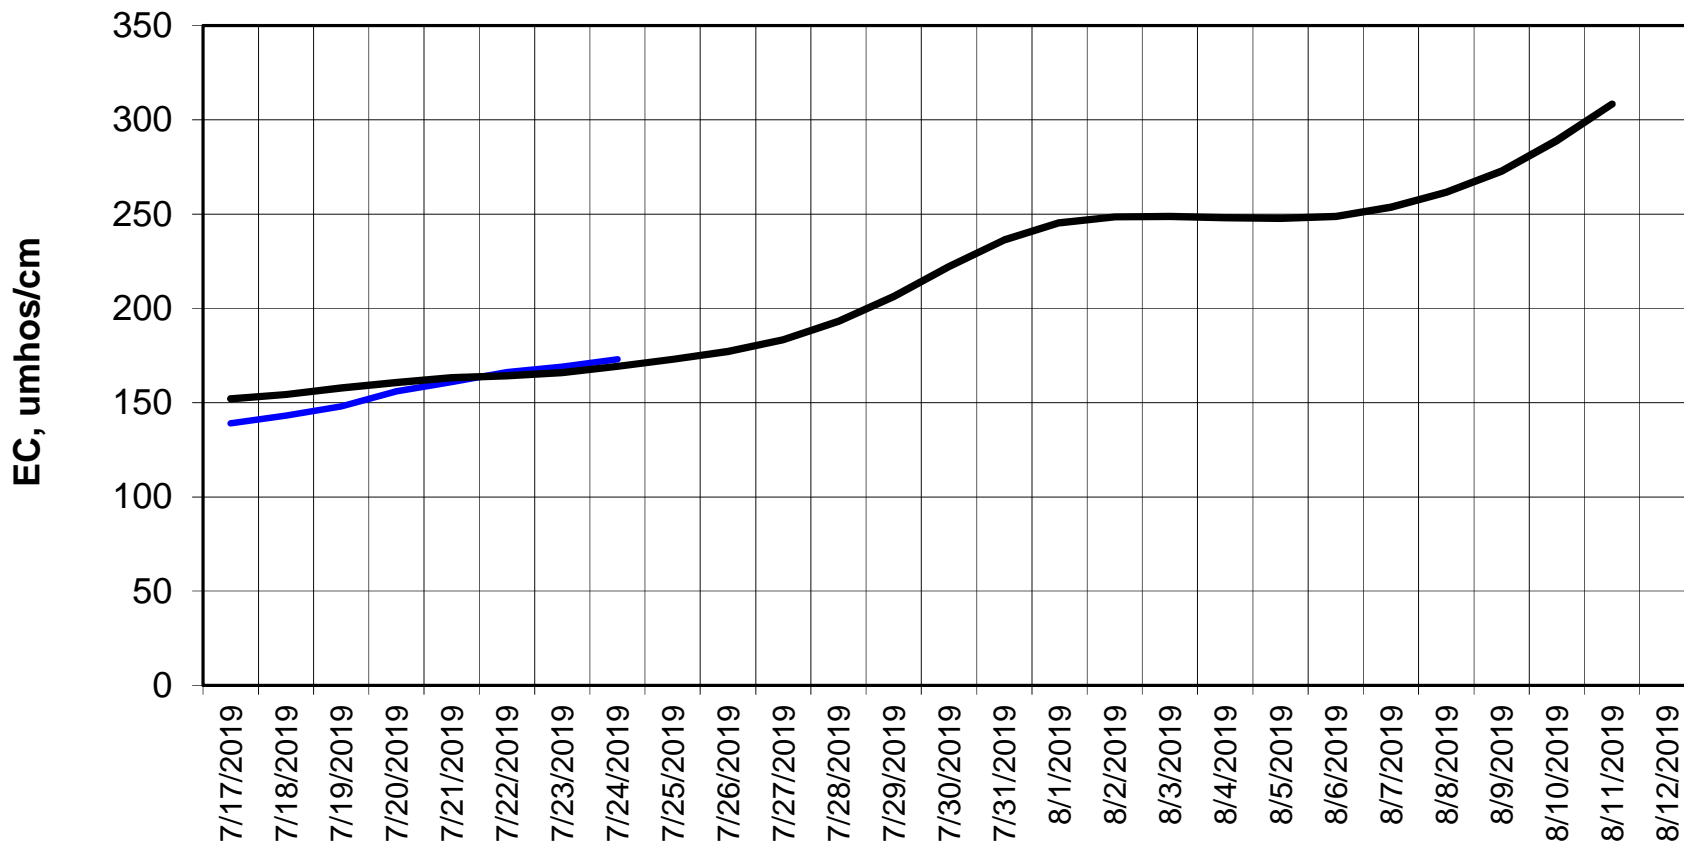

Forecasted Daily EC @ Holland Ct

Simulation Period 7/17/2019 thru 8/12/2019

Forecasted Daily EC @ Old River near Middle River

Simulation Period 7/17/2019 thru 8/12/2019

Forecasted Daily EC @ San Joaquin River at Brandt Bridge

Simulation Period 7/17/2019 thru 8/12/2019

Forecasted Daily EC @ Old River at Tracy Road

Forecasted Daily EC @ Jersey Point

Simulation Period 7/17/2019 thru 8/12/2019

Forecasted Daily EC @ Bethel

Simulation Period 7/17/2019 thru 8/12/2019