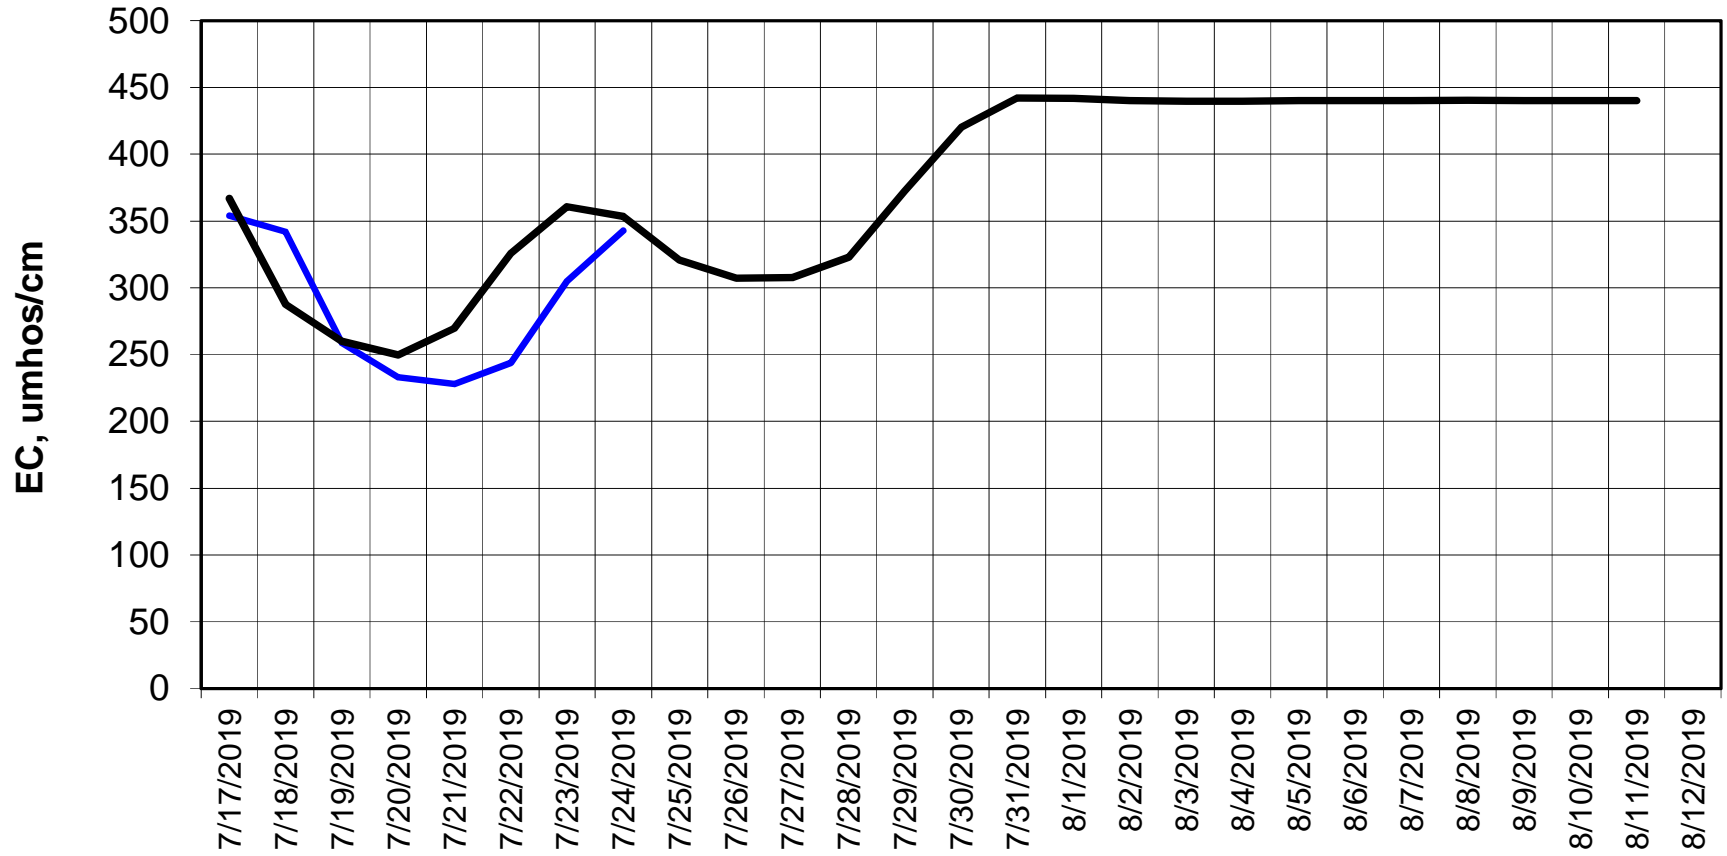

Forecasted Daily EC @ Holland Ct

Simulation Period 7/17/2019 thru 8/12/2019

Forecasted Daily EC @ Old River near Middle River

Simulation Period 7/17/2019 thru 8/12/2019

Forecasted Daily EC @ San Joaquin River at Brandt Bridge

Simulation Period 7/17/2019 thru 8/12/2019

Forecasted Daily EC @ Old River at Tracy Road

Forecasted Daily EC @ Jersey Point

Simulation Period 7/17/2019 thru 8/12/2019

Forecasted Daily EC @ Bethel

Simulation Period 7/17/2019 thru 8/12/2019