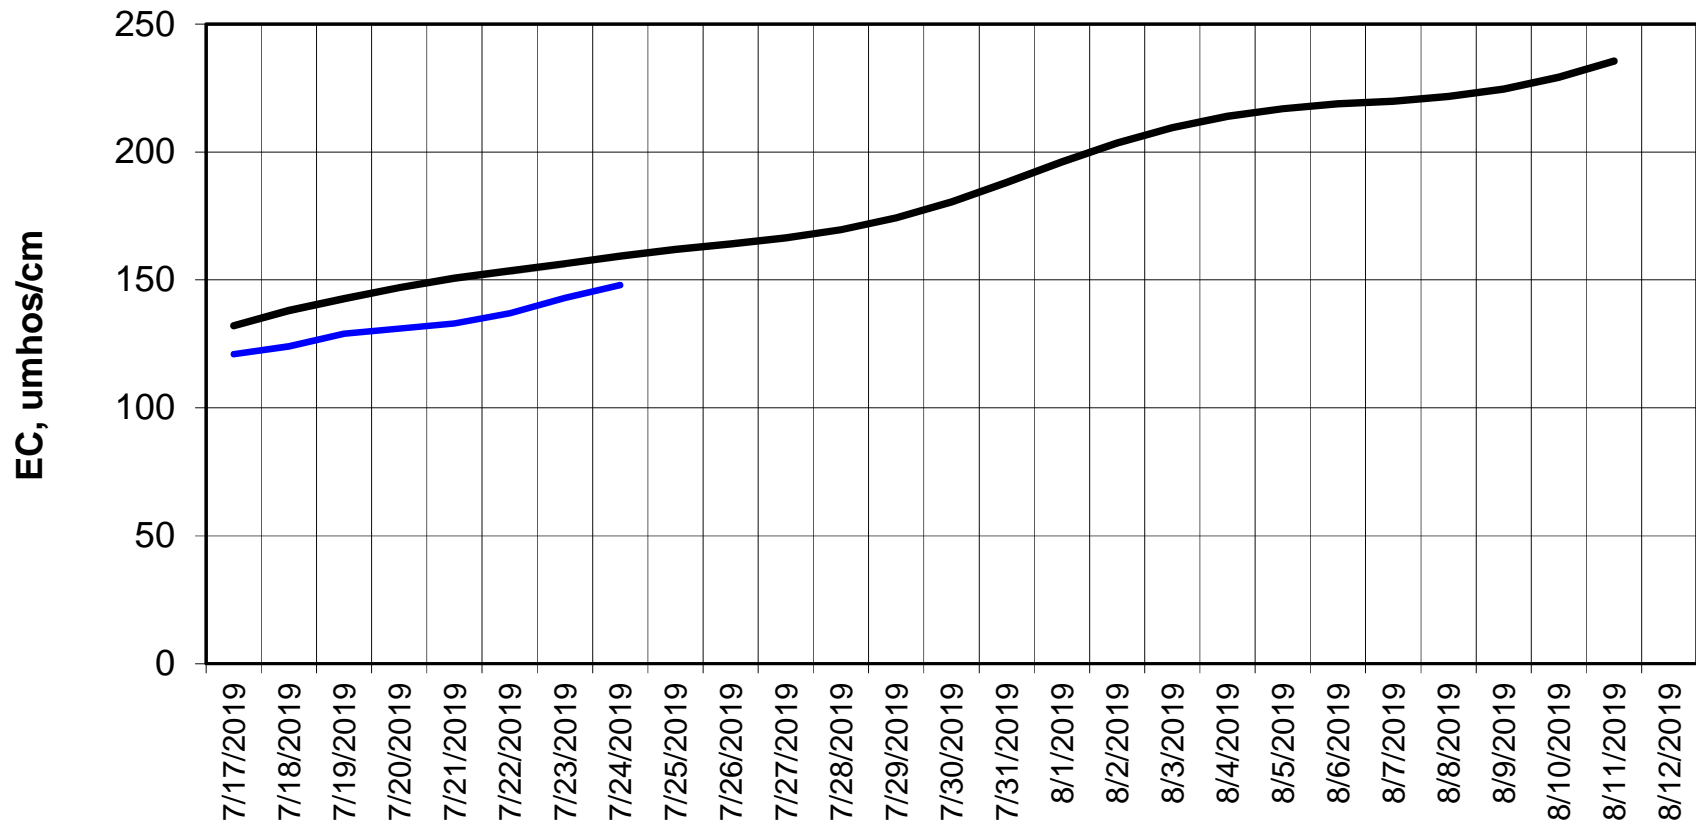

Forecasted Daily EC @ Holland Ct

Simulation Period 7/17/2019 thru 8/12/2019

Forecasted Daily EC @ Old River near Middle River

Simulation Period 7/17/2019 thru 8/12/2019

Forecasted Daily EC @ San Joaquin River at Brandt Bridge

Simulation Period 7/17/2019 thru 8/12/2019

Forecasted Daily EC @ Old River at Tracy Road

Forecasted Daily EC @ Jersey Point

Simulation Period 7/17/2019 thru 8/12/2019

Forecasted Daily EC @ Bethel

Simulation Period 7/17/2019 thru 8/12/2019