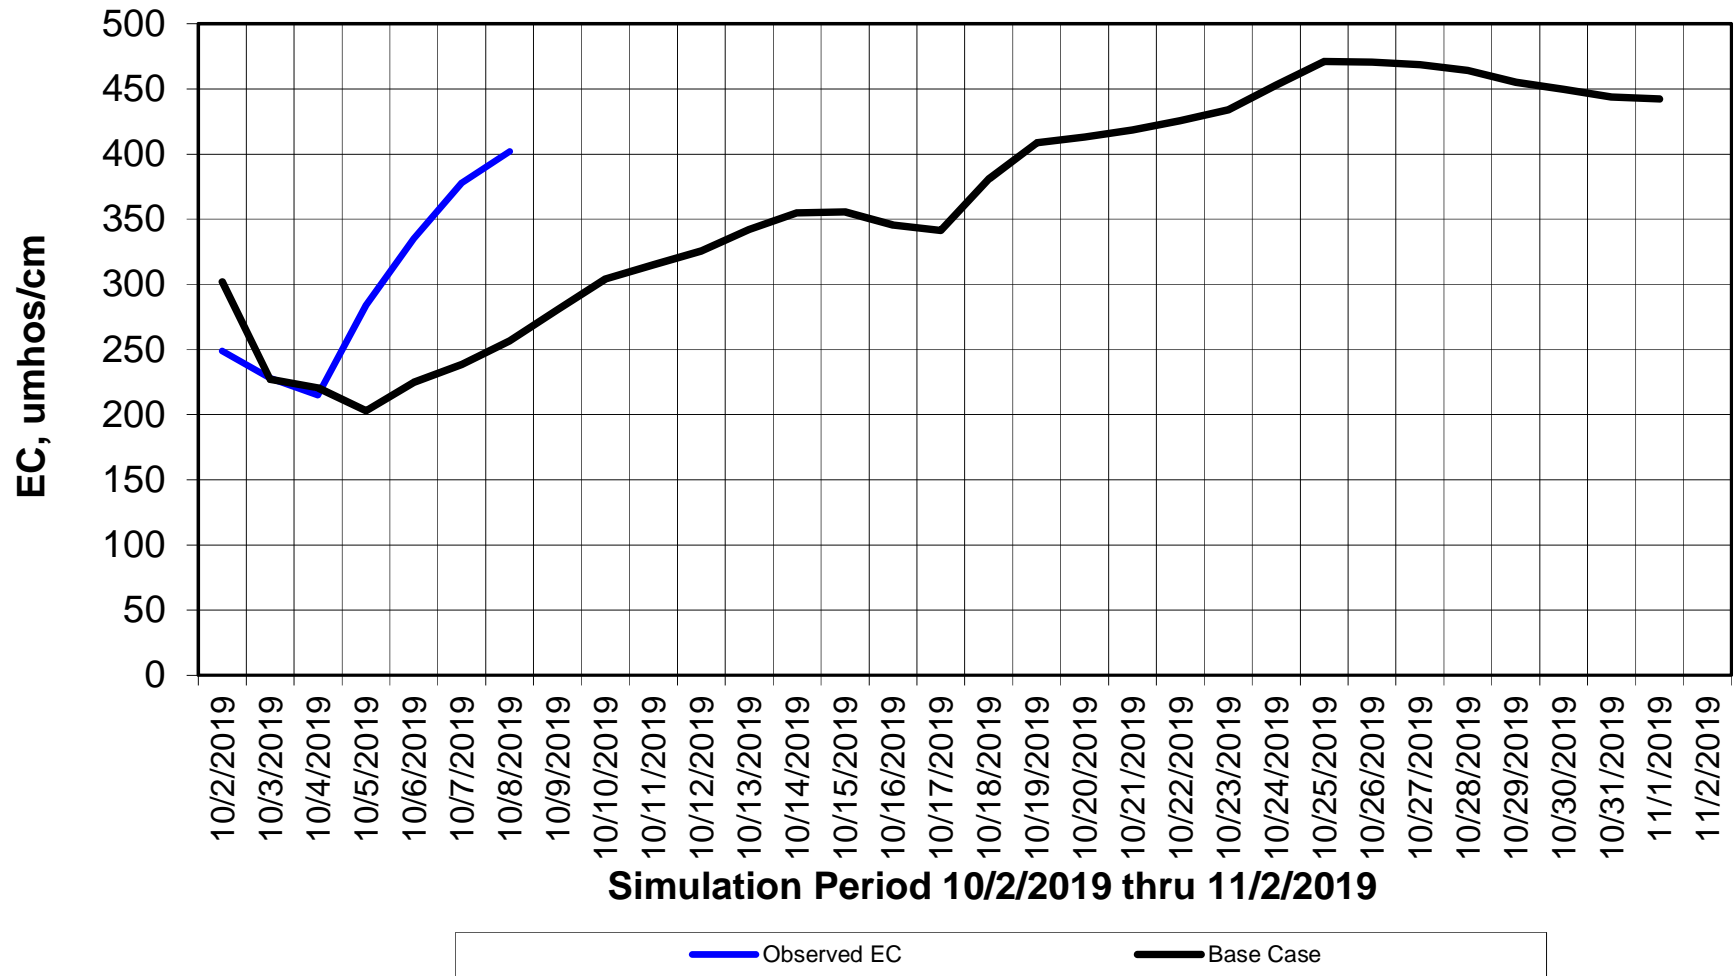

Forecasted Daily EC @ Holland Ct

Forecasted Daily EC @ Old River near Middle River

Forecasted Daily EC @ San Joaquin River at Brandt Bridge

Observed EC

Base Case

Forecasted Daily EC @ Old River at Tracy Road

Forecasted Daily EC @ Jersey Point

Simulation Period 10/2/2019 thru 11/2/2019

Forecasted Daily EC @ Bethel

Simulation Period 10/2/2019 thru 11/2/2019