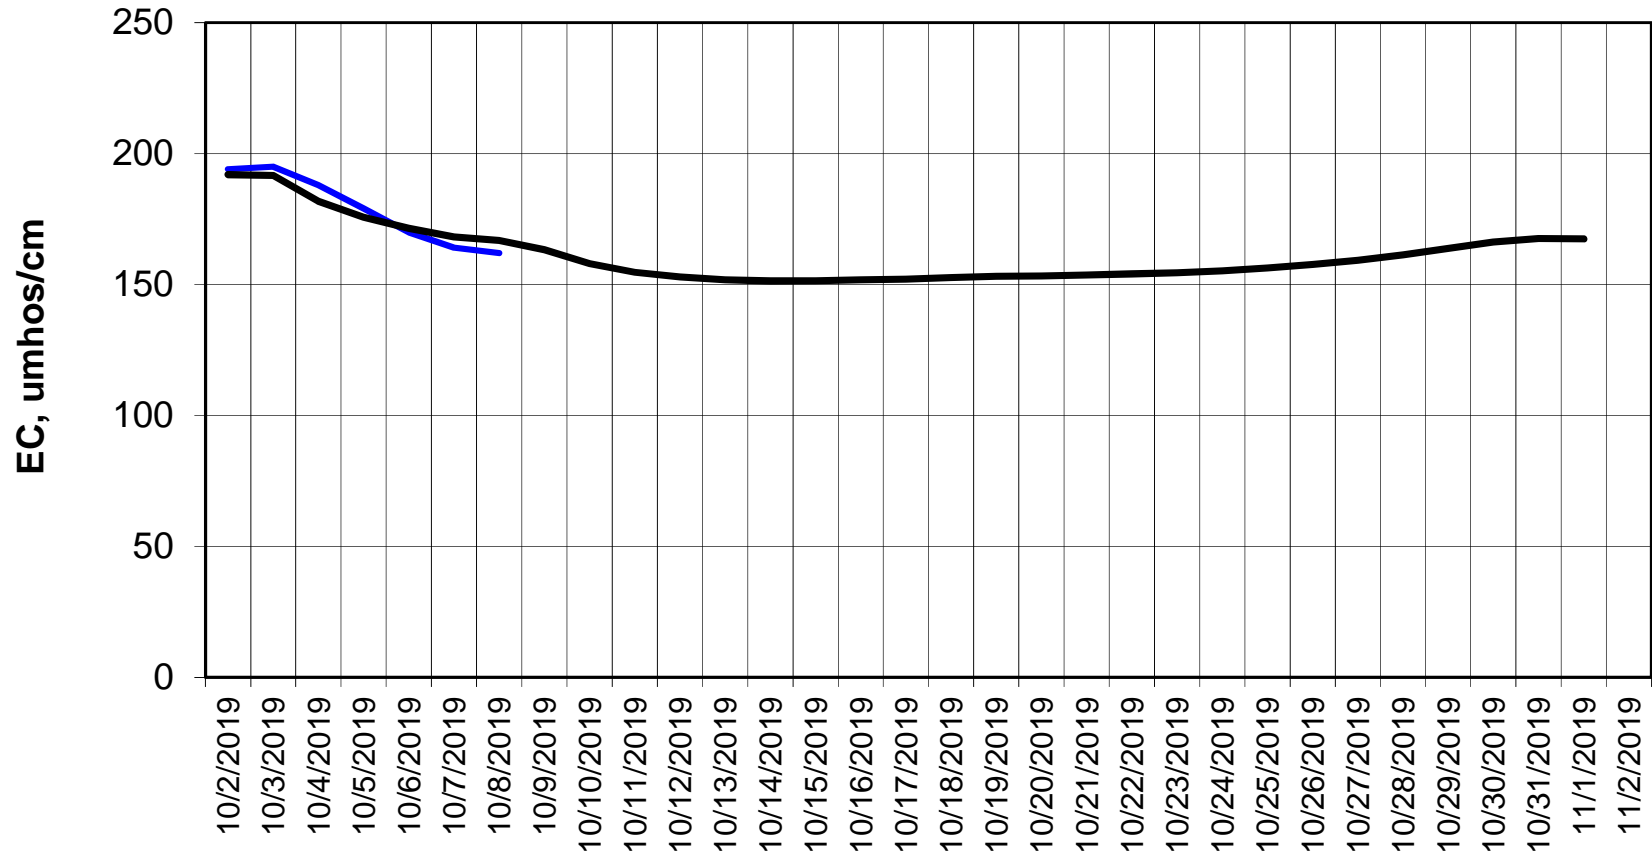

Forecasted Daily EC @ Holland Ct

Forecasted Daily EC @ Old River near Middle River

Forecasted Daily EC @ San Joaquin River at Brandt Bridge

Observed EC

Base Case

Forecasted Daily EC @ Old River at Tracy Road

Forecasted Daily EC @ Jersey Point

Simulation Period 10/2/2019 thru 11/2/2019

Forecasted Daily EC @ Bethel

Simulation Period 10/2/2019 thru 11/2/2019