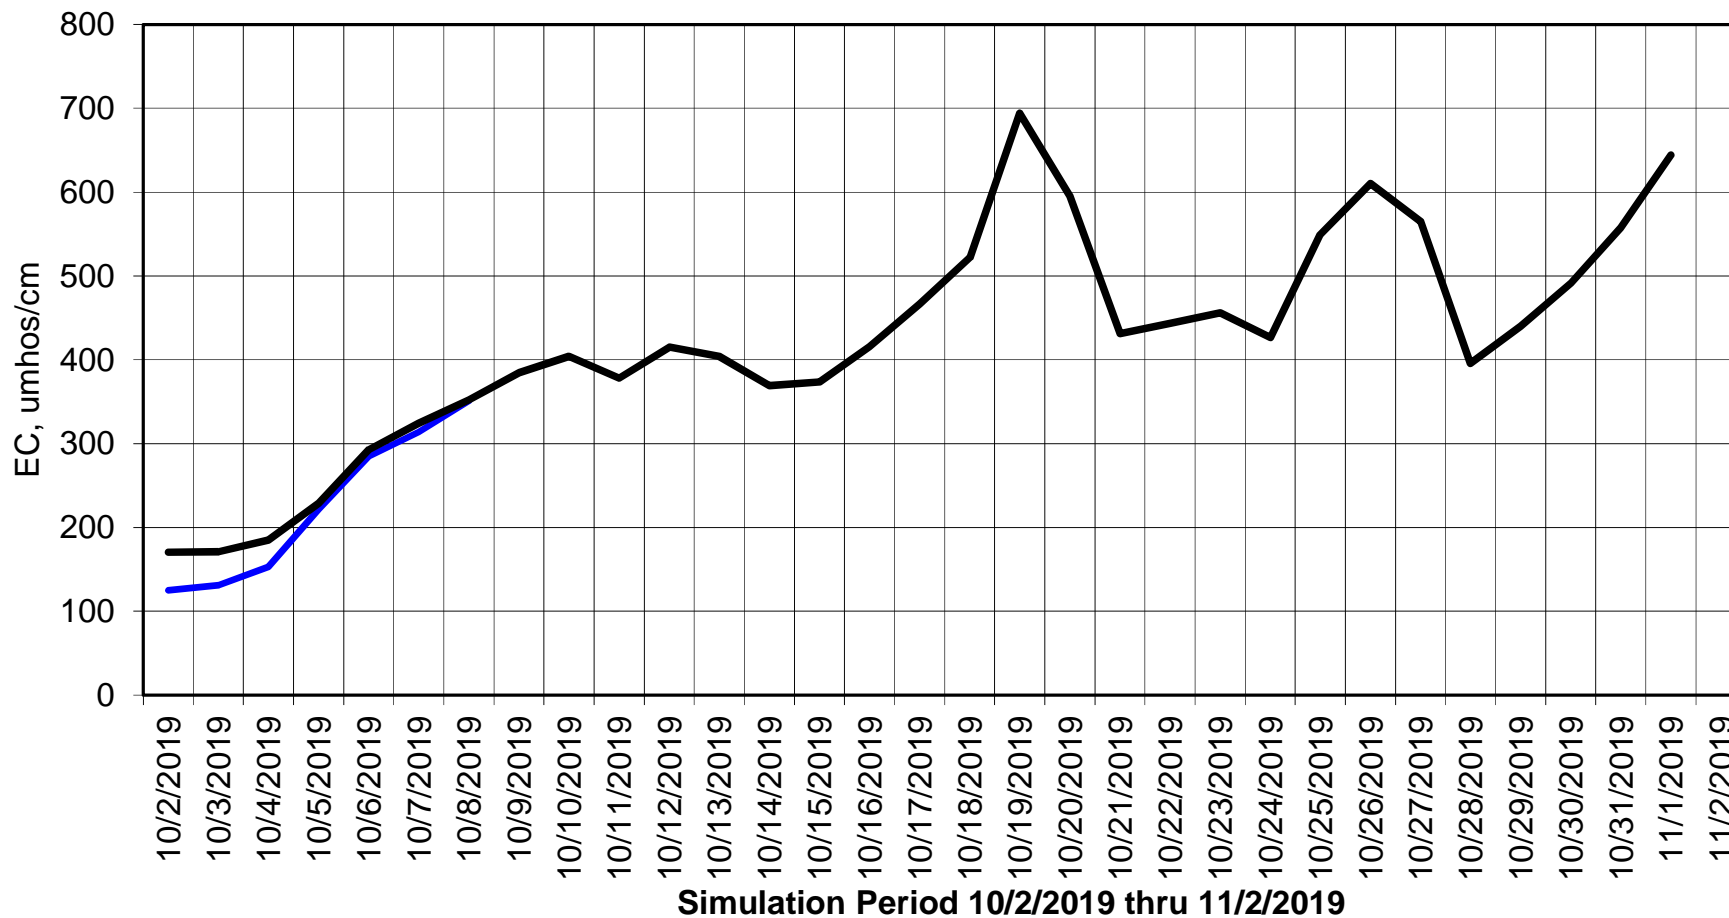

Forecasted Daily EC @ Holland Ct

Forecasted Daily EC @ Old River near Middle River

Forecasted Daily EC @ San Joaquin River at Brandt Bridge

Observed EC

Base Case

Forecasted Daily EC @ Old River at Tracy Road

Forecasted Daily EC @ Jersey Point

Simulation Period 10/2/2019 thru 11/2/2019

Forecasted Daily EC @ Bethel

Simulation Period 10/2/2019 thru 11/2/2019