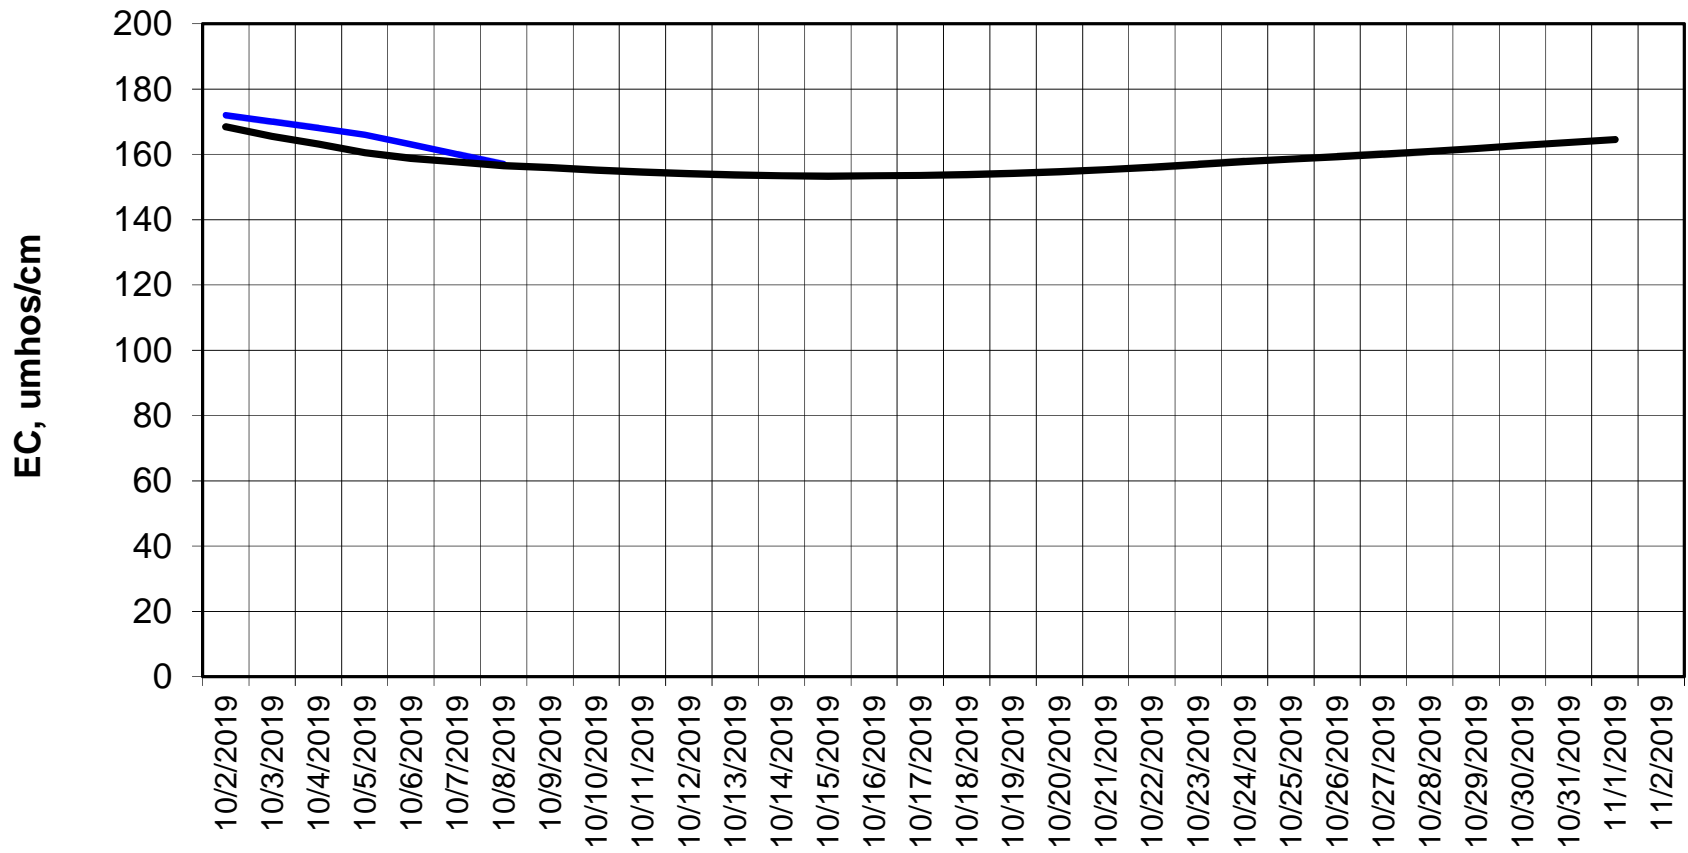

Forecasted Daily EC @ Holland Ct

Forecasted Daily EC @ Old River near Middle River

Forecasted Daily EC @ San Joaquin River at Brandt Bridge

Observed EC

Base Case

Forecasted Daily EC @ Old River at Tracy Road

Forecasted Daily EC @ Jersey Point

Simulation Period 10/2/2019 thru 11/2/2019

Forecasted Daily EC @ Bethel

Simulation Period 10/2/2019 thru 11/2/2019