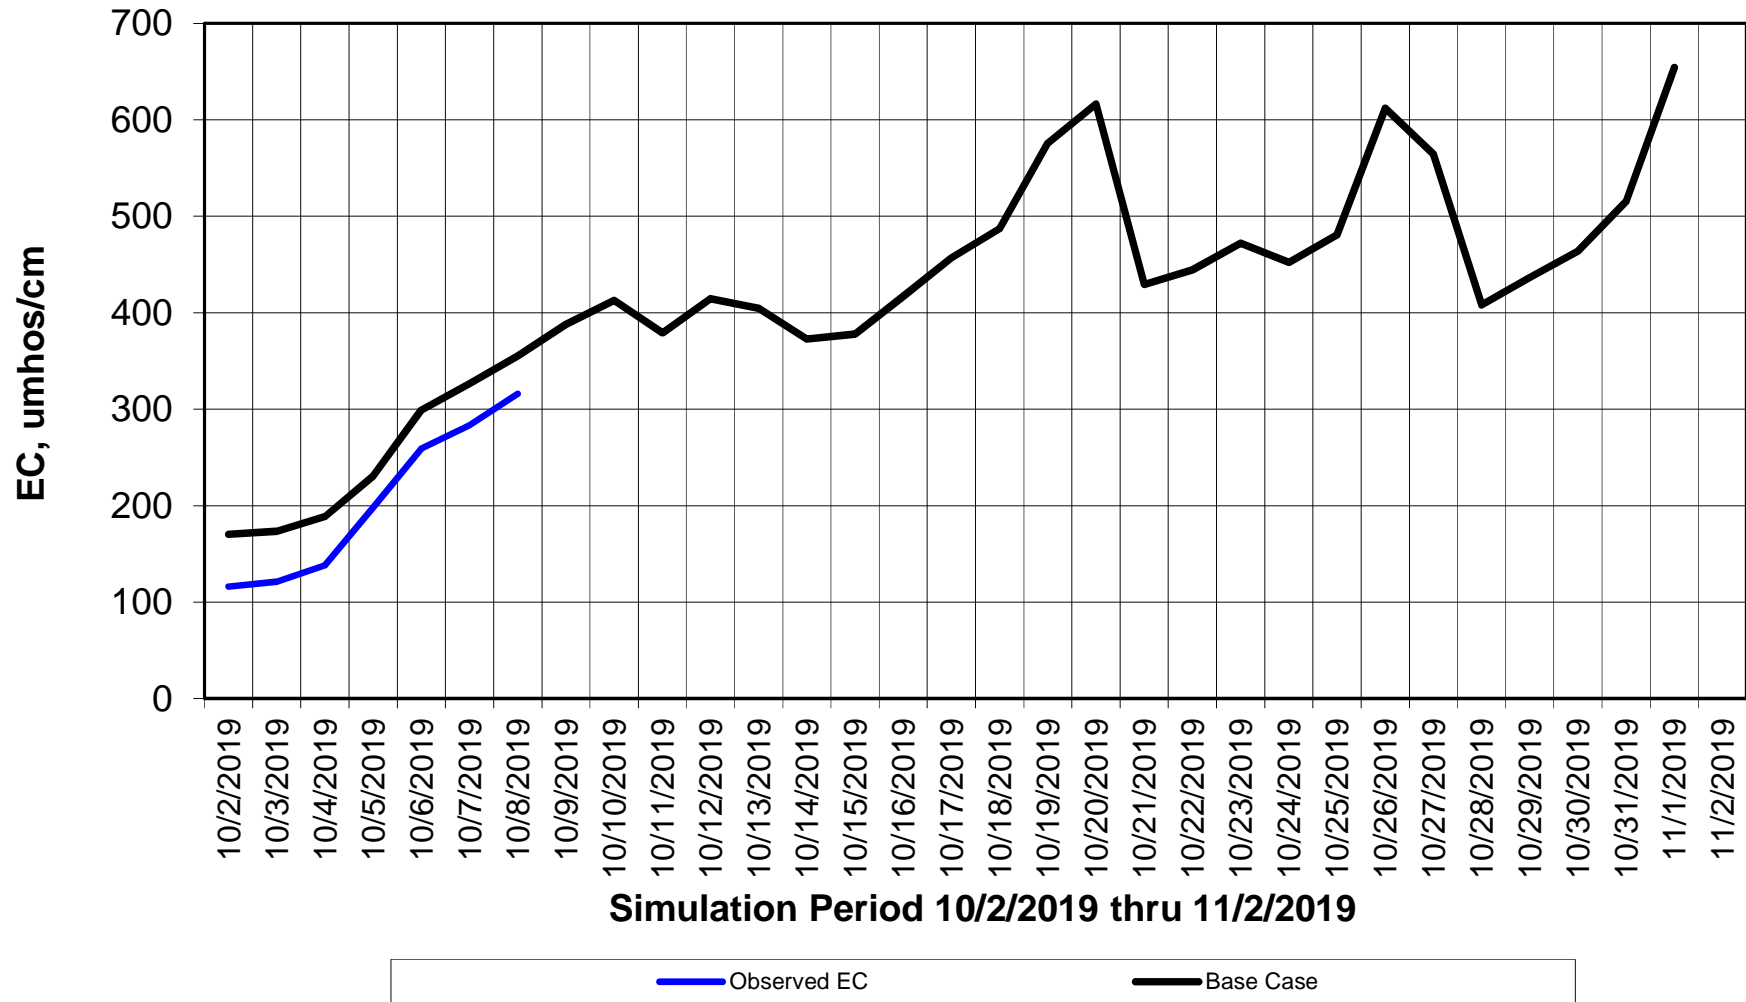

Forecasted Daily EC @ Holland Ct

Forecasted Daily EC @ Old River near Middle River

Forecasted Daily EC @ San Joaquin River at Brandt Bridge

Observed EC

Base Case

Forecasted Daily EC @ Old River at Tracy Road

Forecasted Daily EC @ Jersey Point

Simulation Period 10/2/2019 thru 11/2/2019

Forecasted Daily EC @ Bethel

Simulation Period 10/2/2019 thru 11/2/2019