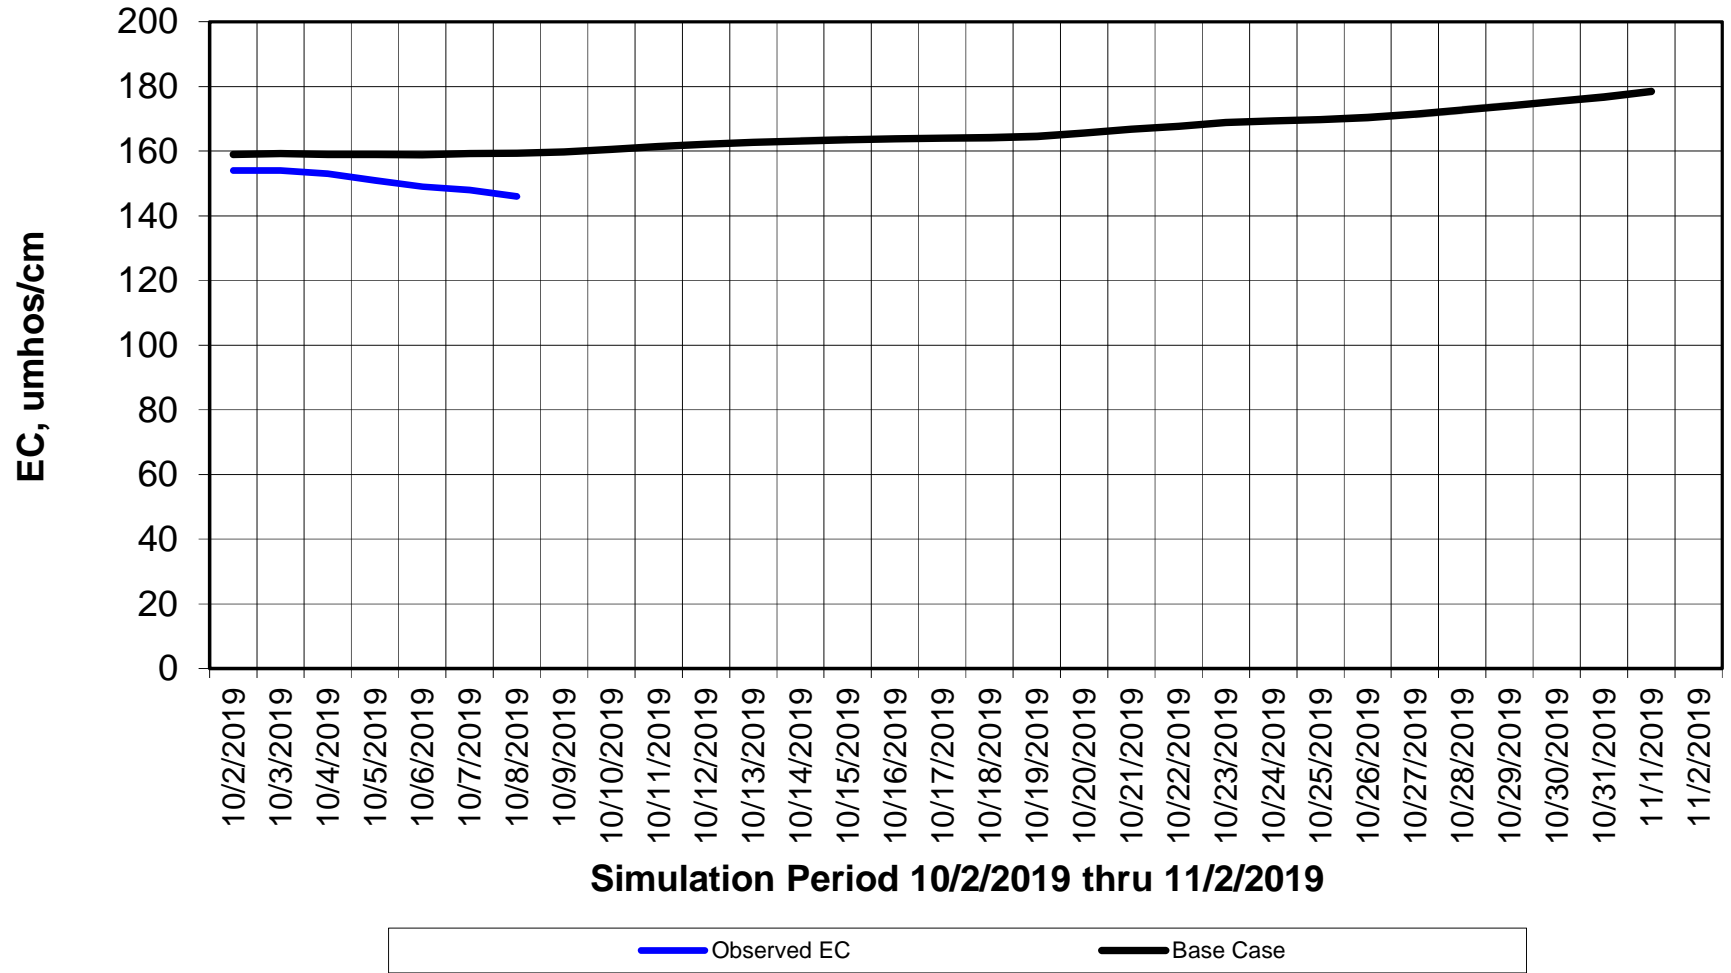

Forecasted Daily EC @ Holland Ct

Forecasted Daily EC @ Old River near Middle River

Forecasted Daily EC @ San Joaquin River at Brandt Bridge

Observed EC

Base Case

Forecasted Daily EC @ Old River at Tracy Road

Forecasted Daily EC @ Jersey Point

Simulation Period 10/2/2019 thru 11/2/2019

Forecasted Daily EC @ Bethel

Simulation Period 10/2/2019 thru 11/2/2019