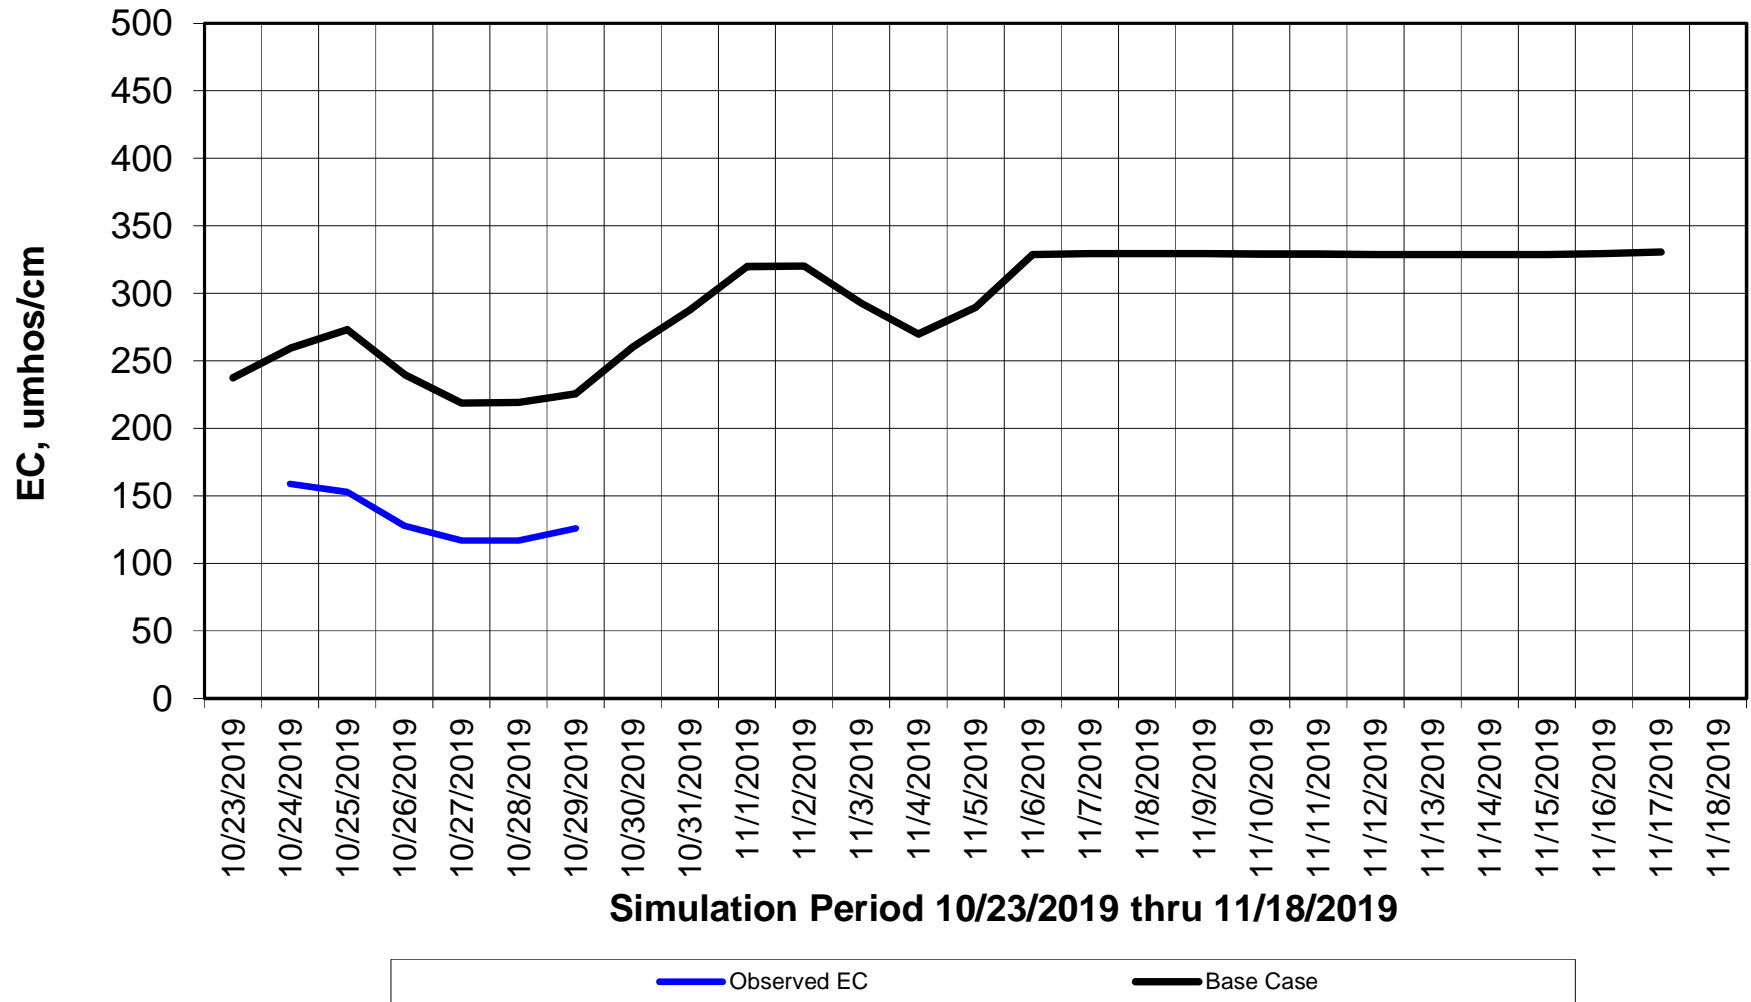

Forecasted Daily EC @ Holland Ct

Forecasted Daily EC @ Old River near Middle River

Forecasted Daily EC @ San Joaquin River at Brandt Bridge

Simulation Period 10/23/2019 thru 11/18/2019

Forecasted Daily EC @ Old River at Tracy Road

Forecasted Daily EC @ Jersey Point

Simulation Period 10/23/2019 thru 11/18/2019

Forecasted Daily EC @ Bethel

Simulation Period 10/23/2019 thru 11/18/2019