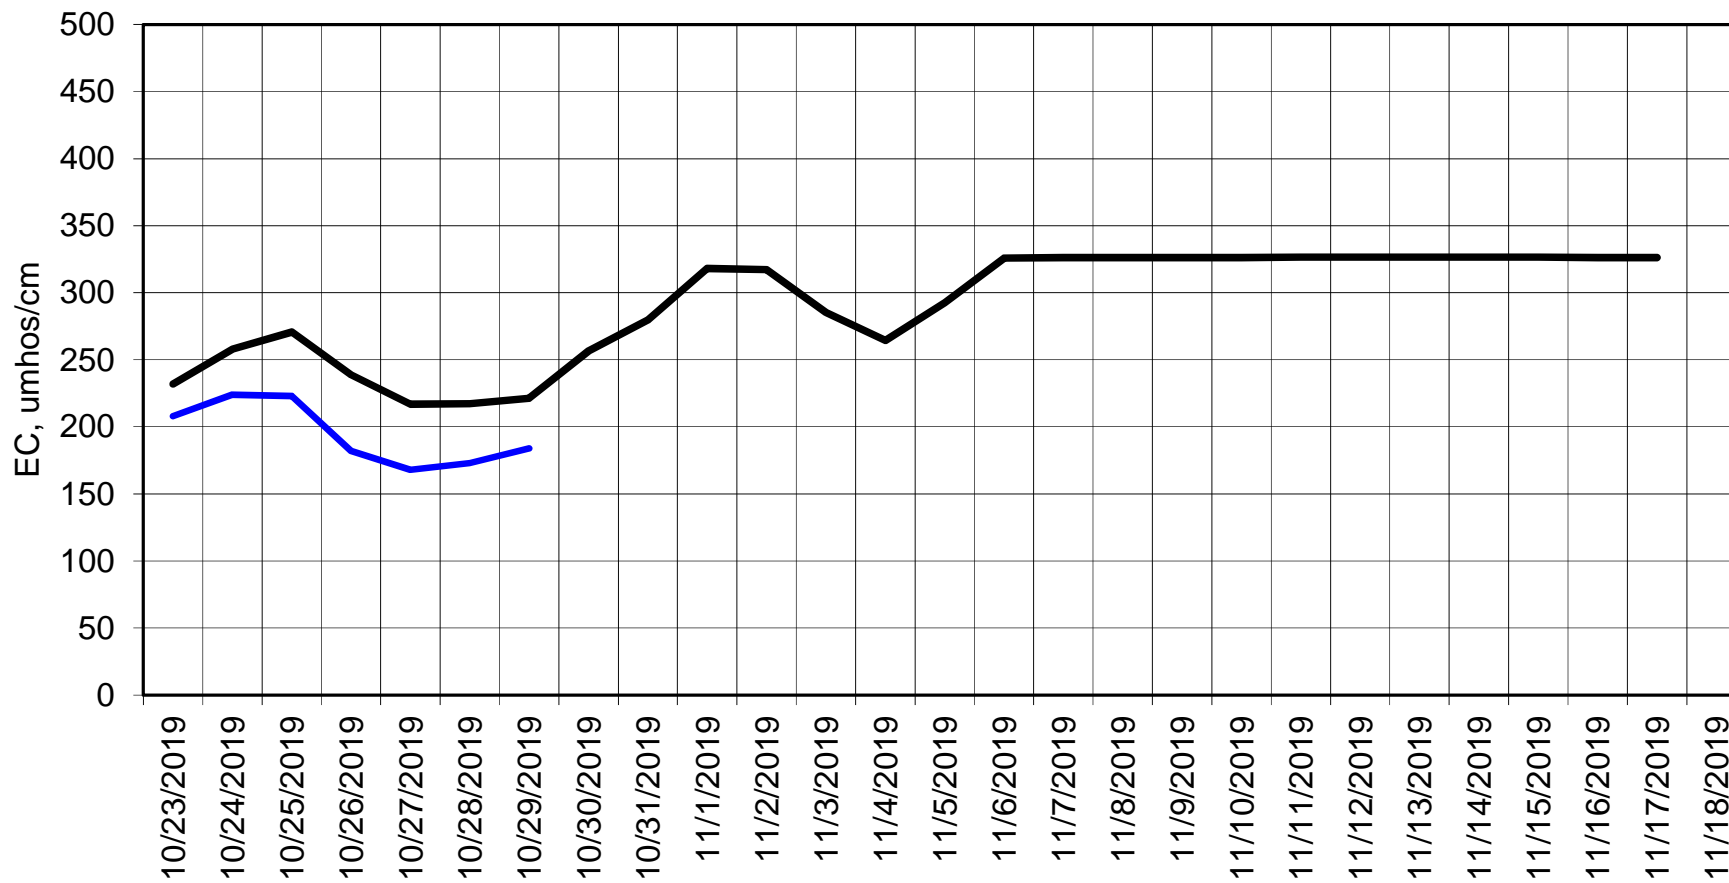

Forecasted Daily EC @ Holland Ct

Forecasted Daily EC @ Old River near Middle River

Forecasted Daily EC @ San Joaquin River at Brandt Bridge

Simulation Period 10/23/2019 thru 11/18/2019

Forecasted Daily EC @ Old River at Tracy Road

Forecasted Daily EC @ Jersey Point

Simulation Period 10/23/2019 thru 11/18/2019

Forecasted Daily EC @ Bethel

Simulation Period 10/23/2019 thru 11/18/2019