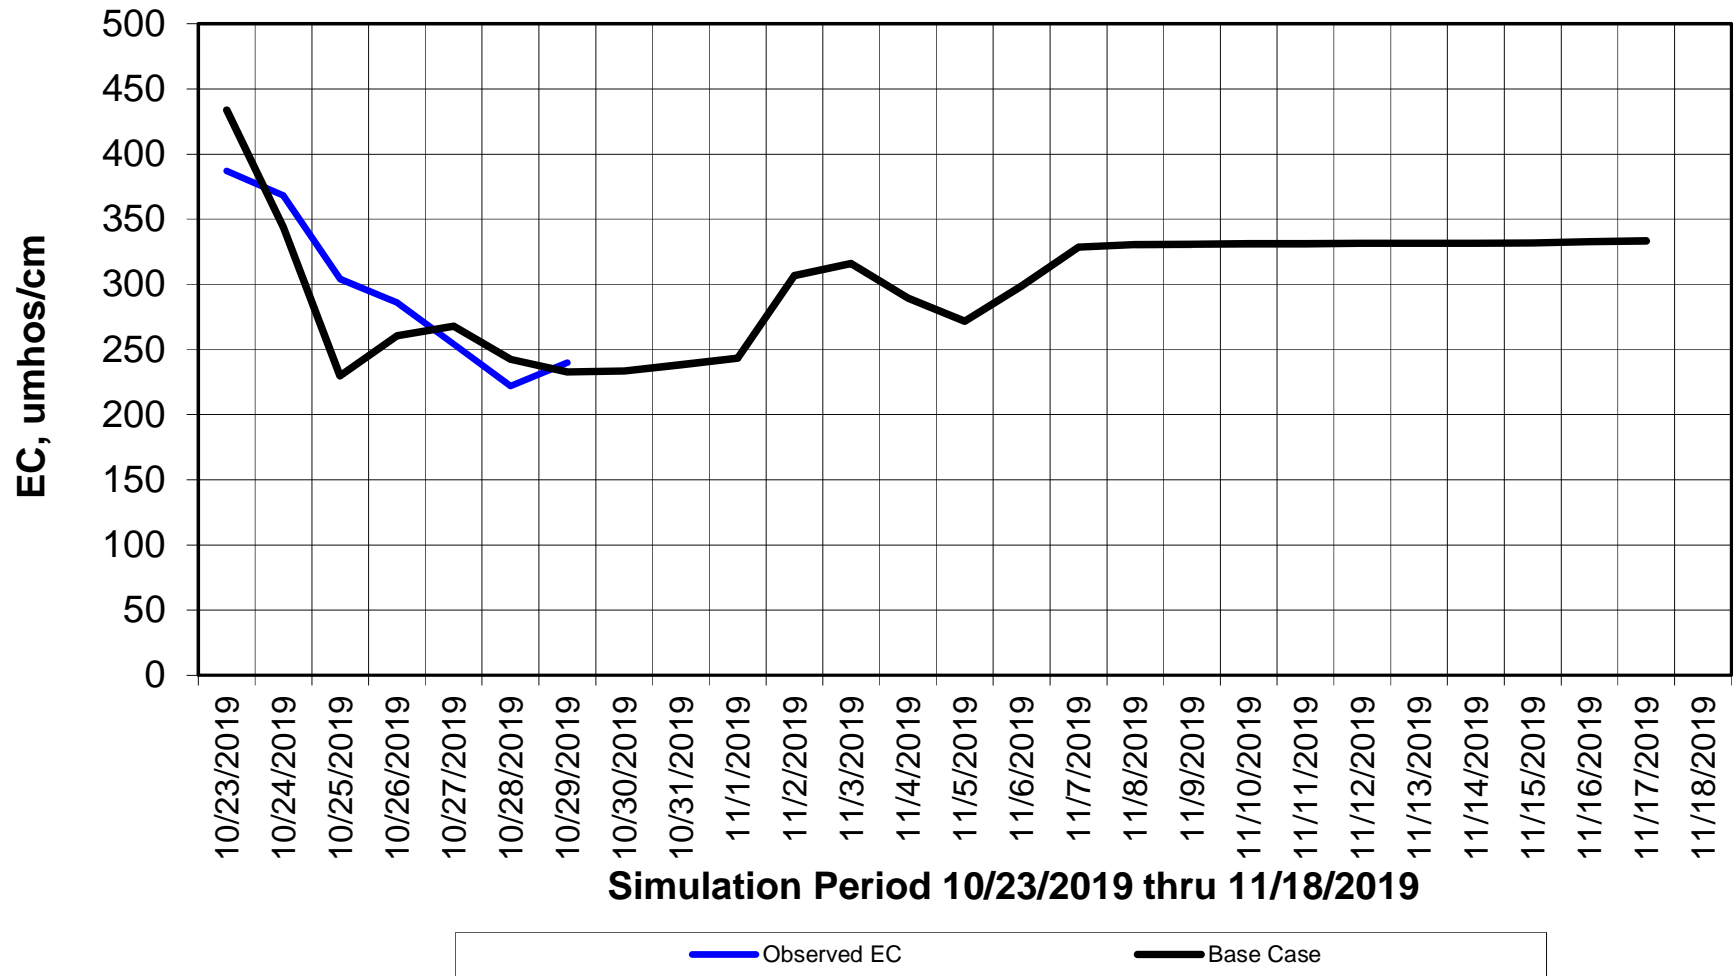

Forecasted Daily EC @ Holland Ct

Forecasted Daily EC @ Old River near Middle River

Forecasted Daily EC @ San Joaquin River at Brandt Bridge

Simulation Period 10/23/2019 thru 11/18/2019

Forecasted Daily EC @ Old River at Tracy Road

Forecasted Daily EC @ Jersey Point

Simulation Period 10/23/2019 thru 11/18/2019

Forecasted Daily EC @ Bethel

Simulation Period 10/23/2019 thru 11/18/2019