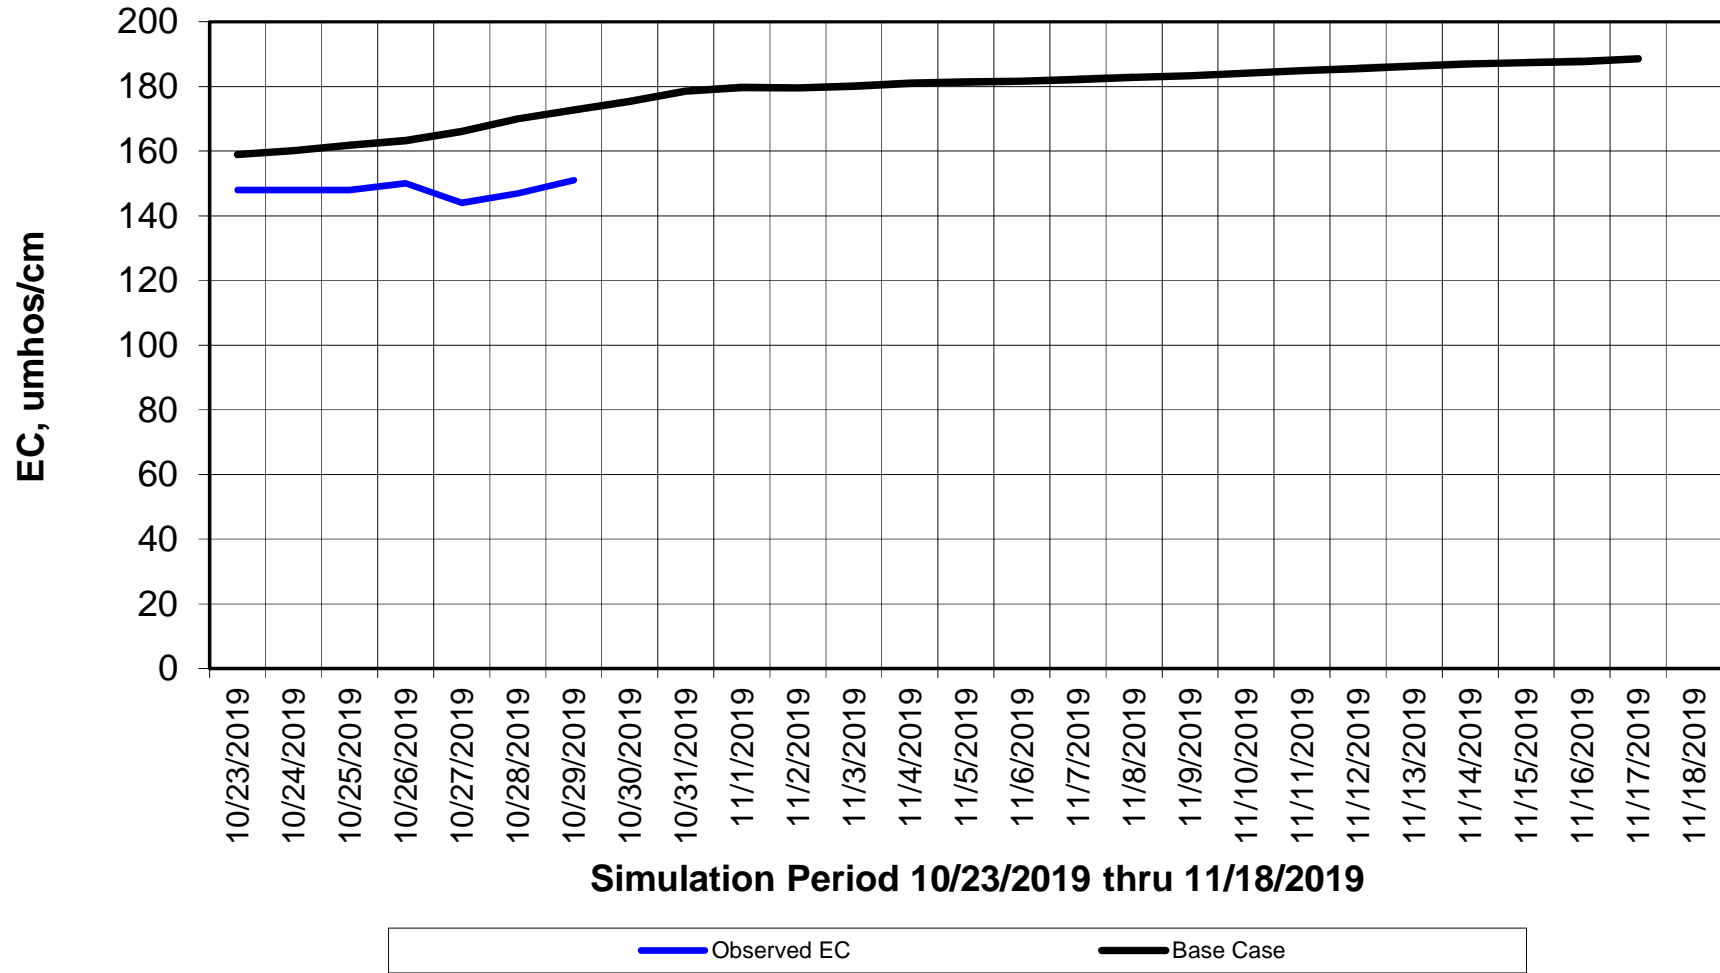

Forecasted Daily EC @ Holland Ct

Forecasted Daily EC @ Old River near Middle River

Forecasted Daily EC @ San Joaquin River at Brandt Bridge

Simulation Period 10/23/2019 thru 11/18/2019

Forecasted Daily EC @ Old River at Tracy Road

Forecasted Daily EC @ Jersey Point

Simulation Period 10/23/2019 thru 11/18/2019

Forecasted Daily EC @ Bethel

Simulation Period 10/23/2019 thru 11/18/2019