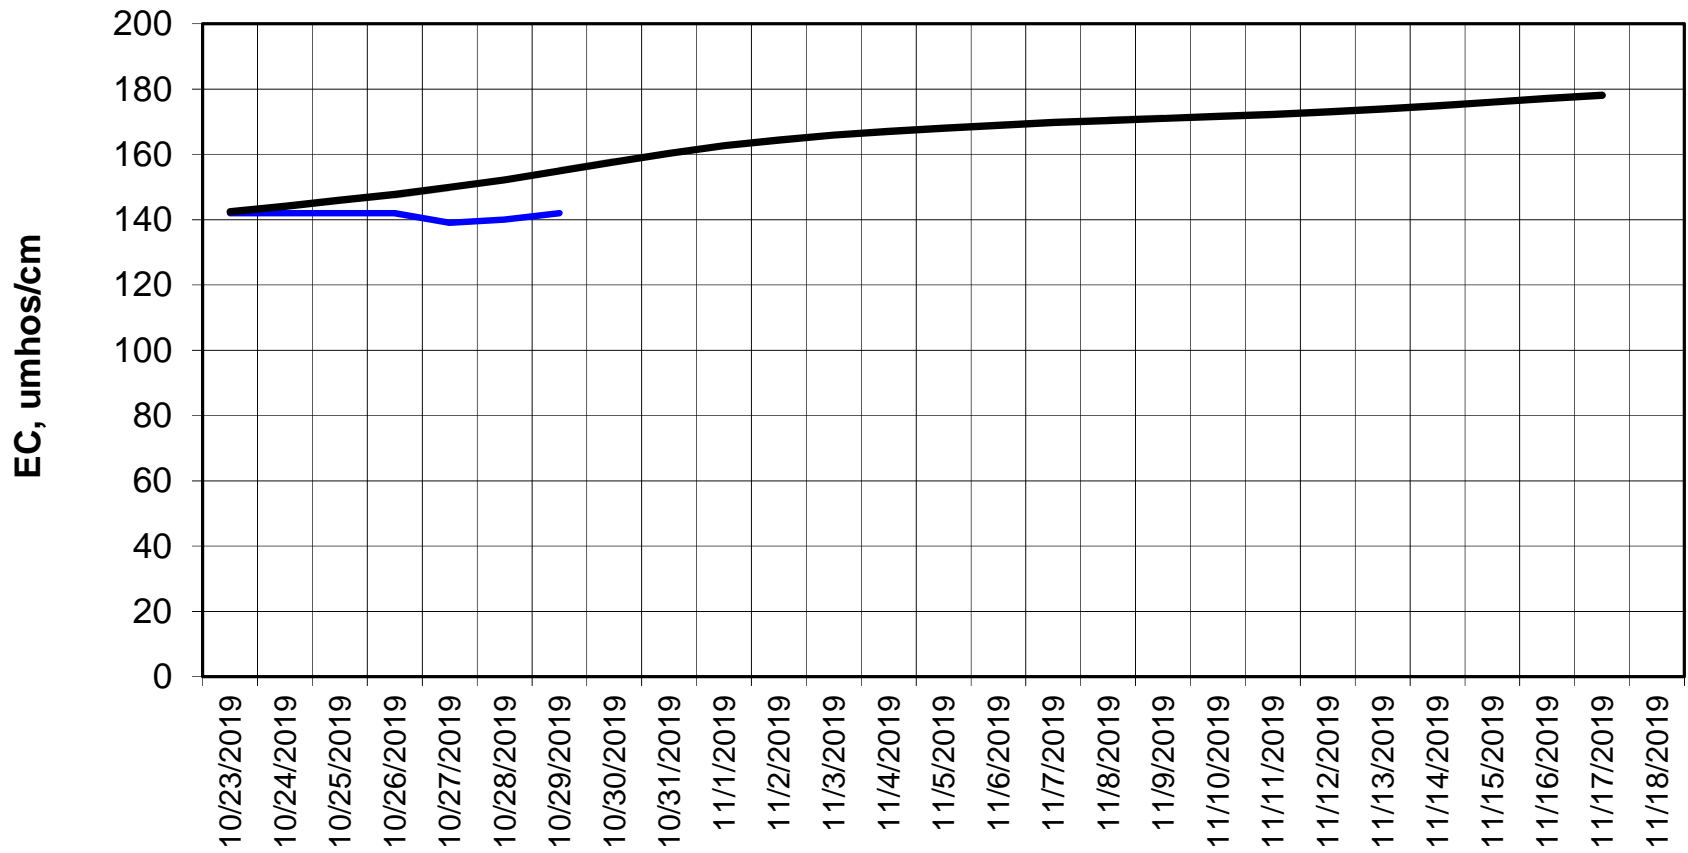

Forecasted Daily EC @ Holland Ct

Forecasted Daily EC @ Old River near Middle River

Forecasted Daily EC @ San Joaquin River at Brandt Bridge

Simulation Period 10/23/2019 thru 11/18/2019

Forecasted Daily EC @ Old River at Tracy Road

Forecasted Daily EC @ Jersey Point

Simulation Period 10/23/2019 thru 11/18/2019

Forecasted Daily EC @ Bethel

Simulation Period 10/23/2019 thru 11/18/2019