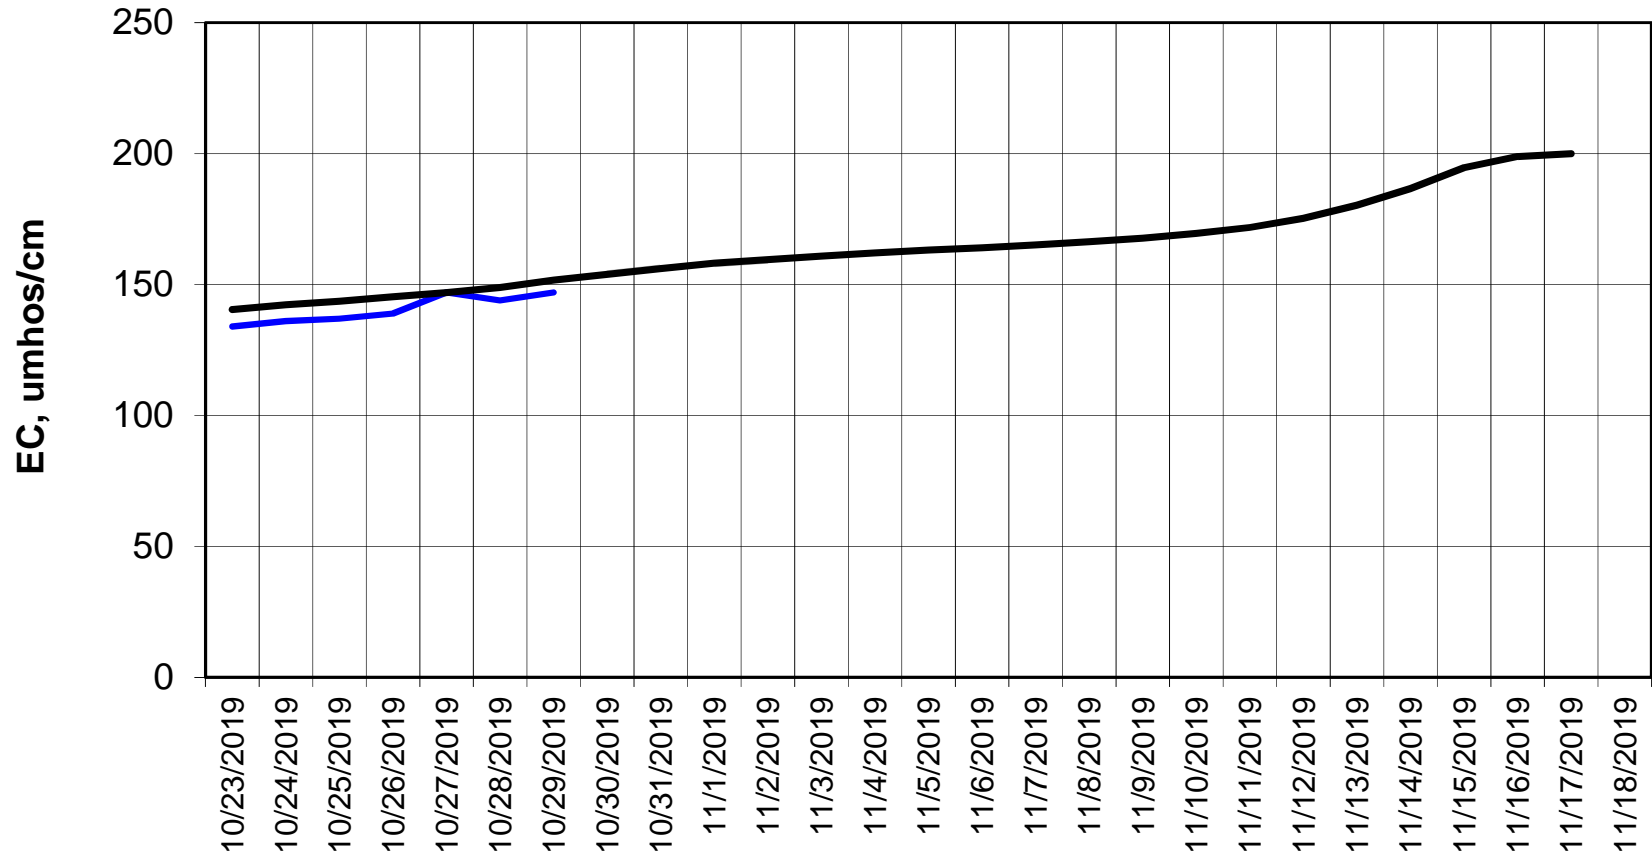

Forecasted Daily EC @ Holland Ct

Forecasted Daily EC @ Old River near Middle River

Forecasted Daily EC @ San Joaquin River at Brandt Bridge

Simulation Period 10/23/2019 thru 11/18/2019

Forecasted Daily EC @ Old River at Tracy Road

Forecasted Daily EC @ Jersey Point

Simulation Period 10/23/2019 thru 11/18/2019

Forecasted Daily EC @ Bethel

Simulation Period 10/23/2019 thru 11/18/2019