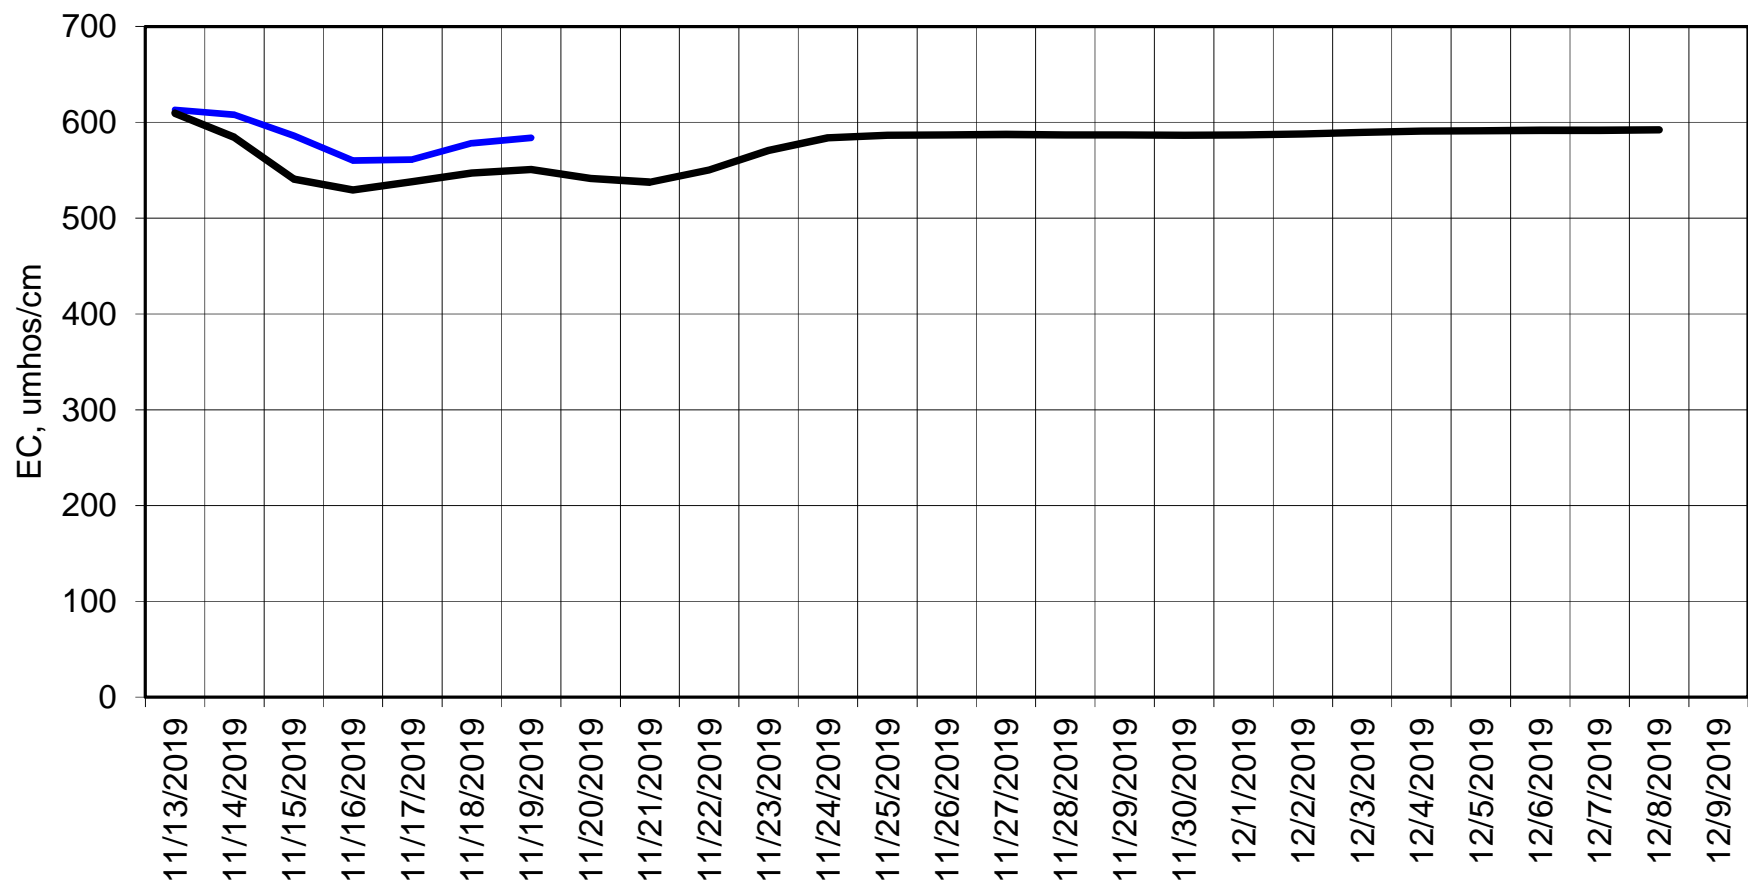

Forecasted Daily EC @ Holland Ct

Simulation Period 11/13/2019 thru 12/9/2019

Forecasted Daily EC @ Old River near Middle River

Forecasted Daily EC @ San Joaquin River at Brandt Bridge

Simulation Period 11/13/2019 thru 12/9/2019

Forecasted Daily EC @ Old River at Tracy Road

Forecasted Daily EC @ Jersey Point

Simulation Period 11/13/2019 thru 12/9/2019

Forecasted Daily EC @ Bethel

Simulation Period 11/13/2019 thru 12/9/2019