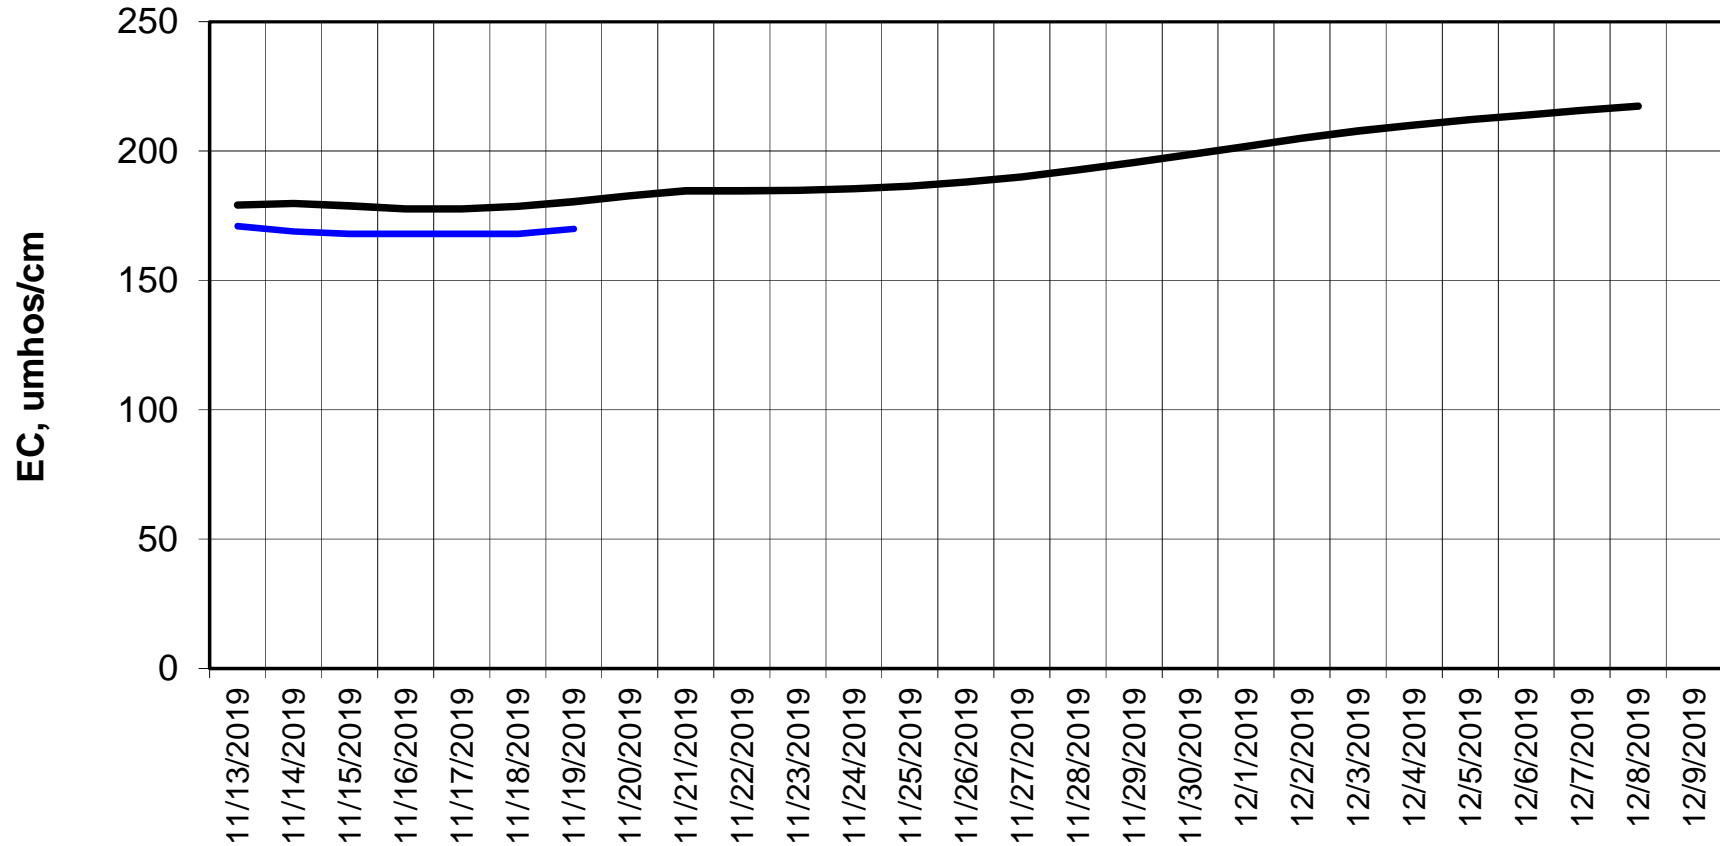

Forecasted Daily EC @ Holland Ct

Simulation Period 11/13/2019 thru 12/9/2019

Forecasted Daily EC @ Old River near Middle River

Forecasted Daily EC @ San Joaquin River at Brandt Bridge

Simulation Period 11/13/2019 thru 12/9/2019

Forecasted Daily EC @ Old River at Tracy Road

Forecasted Daily EC @ Jersey Point

Simulation Period 11/13/2019 thru 12/9/2019

Forecasted Daily EC @ Bethel

Simulation Period 11/13/2019 thru 12/9/2019