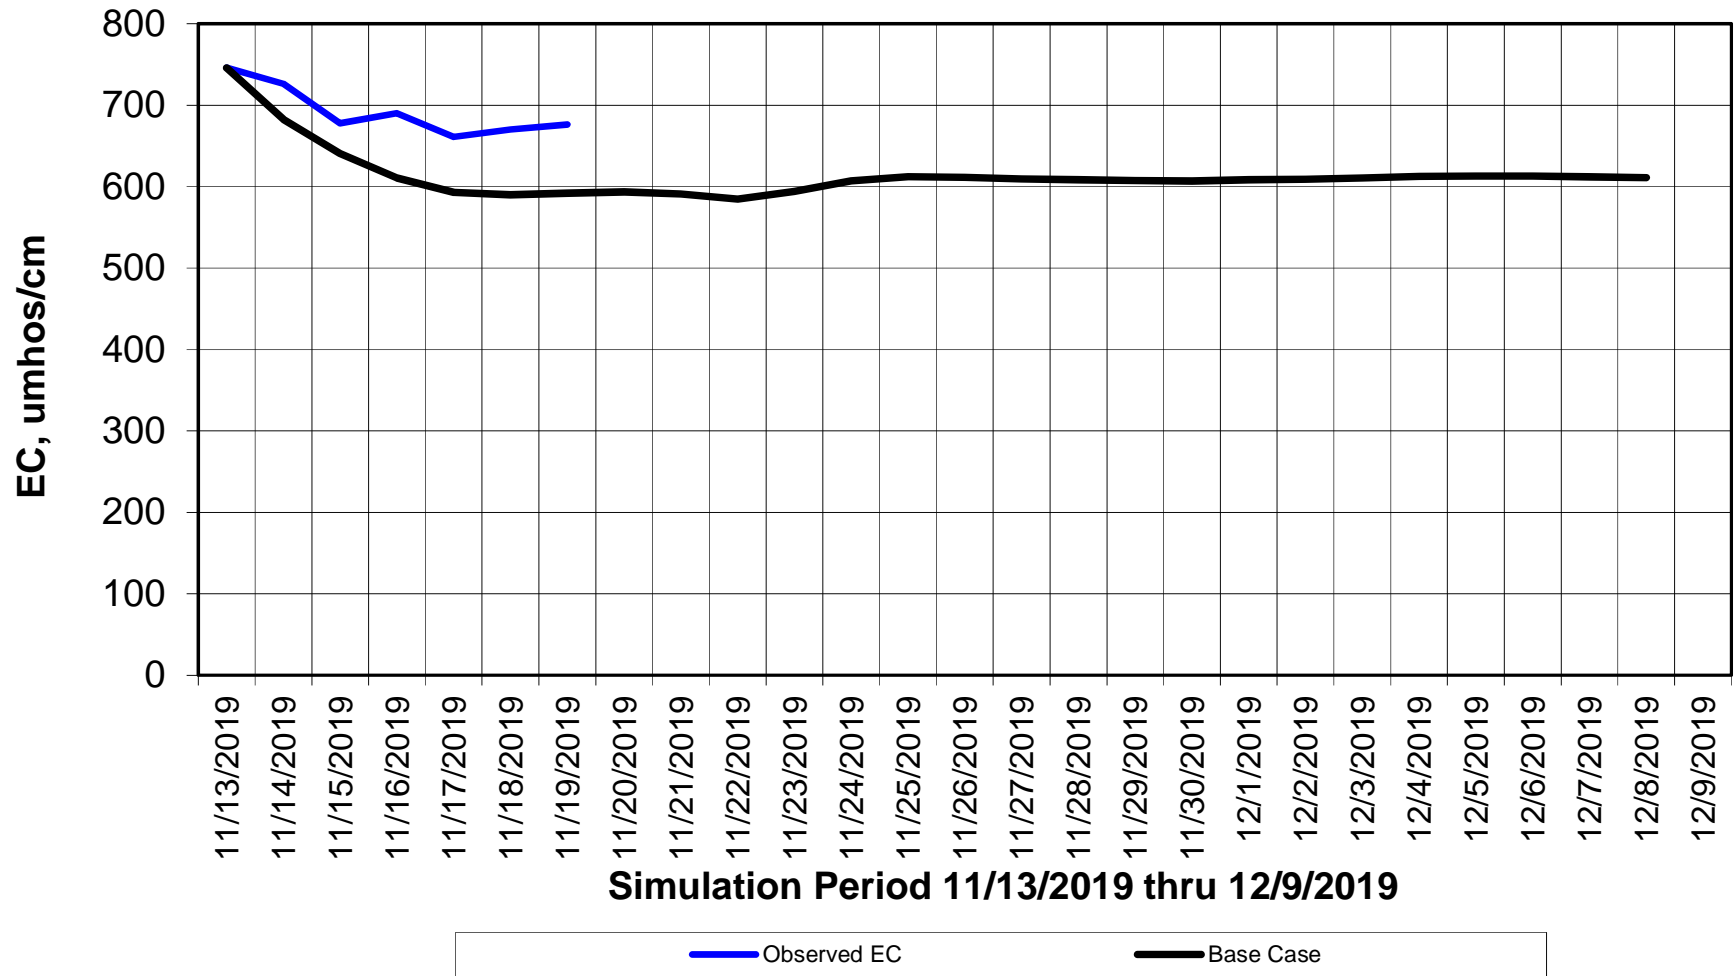

Forecasted Daily EC @ Holland Ct

Simulation Period 11/13/2019 thru 12/9/2019

Forecasted Daily EC @ Old River near Middle River

Forecasted Daily EC @ San Joaquin River at Brandt Bridge

Simulation Period 11/13/2019 thru 12/9/2019

Forecasted Daily EC @ Old River at Tracy Road

Forecasted Daily EC @ Jersey Point

Simulation Period 11/13/2019 thru 12/9/2019

Forecasted Daily EC @ Bethel

Simulation Period 11/13/2019 thru 12/9/2019