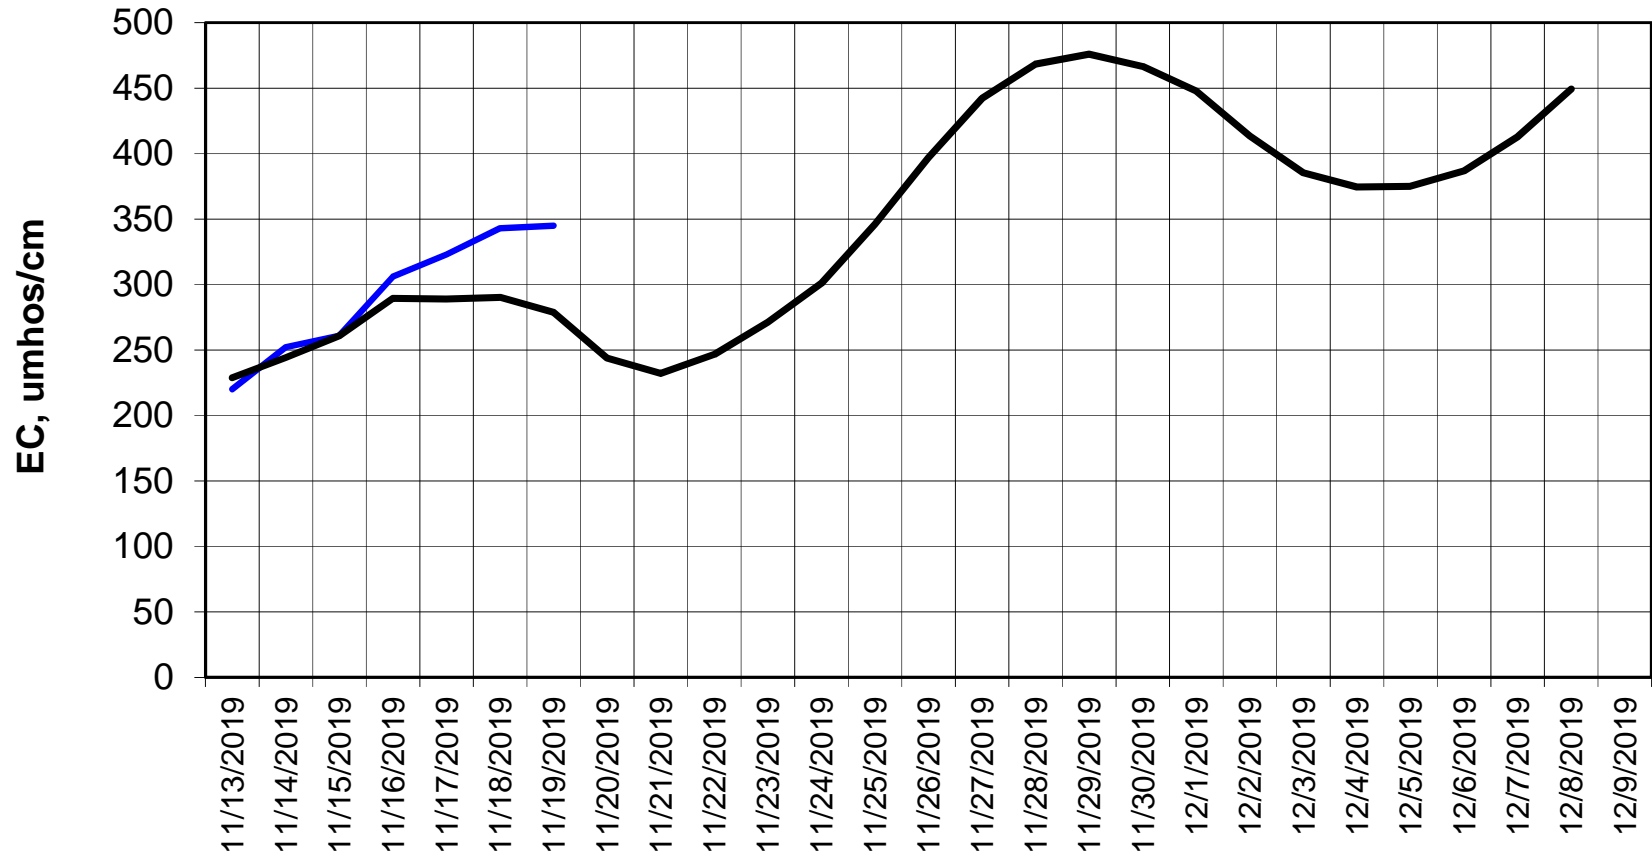

Forecasted Daily EC @ Holland Ct

Simulation Period 11/13/2019 thru 12/9/2019

Forecasted Daily EC @ Old River near Middle River

Forecasted Daily EC @ San Joaquin River at Brandt Bridge

Simulation Period 11/13/2019 thru 12/9/2019

Forecasted Daily EC @ Old River at Tracy Road

Forecasted Daily EC @ Jersey Point

Simulation Period 11/13/2019 thru 12/9/2019

Forecasted Daily EC @ Bethel

Simulation Period 11/13/2019 thru 12/9/2019