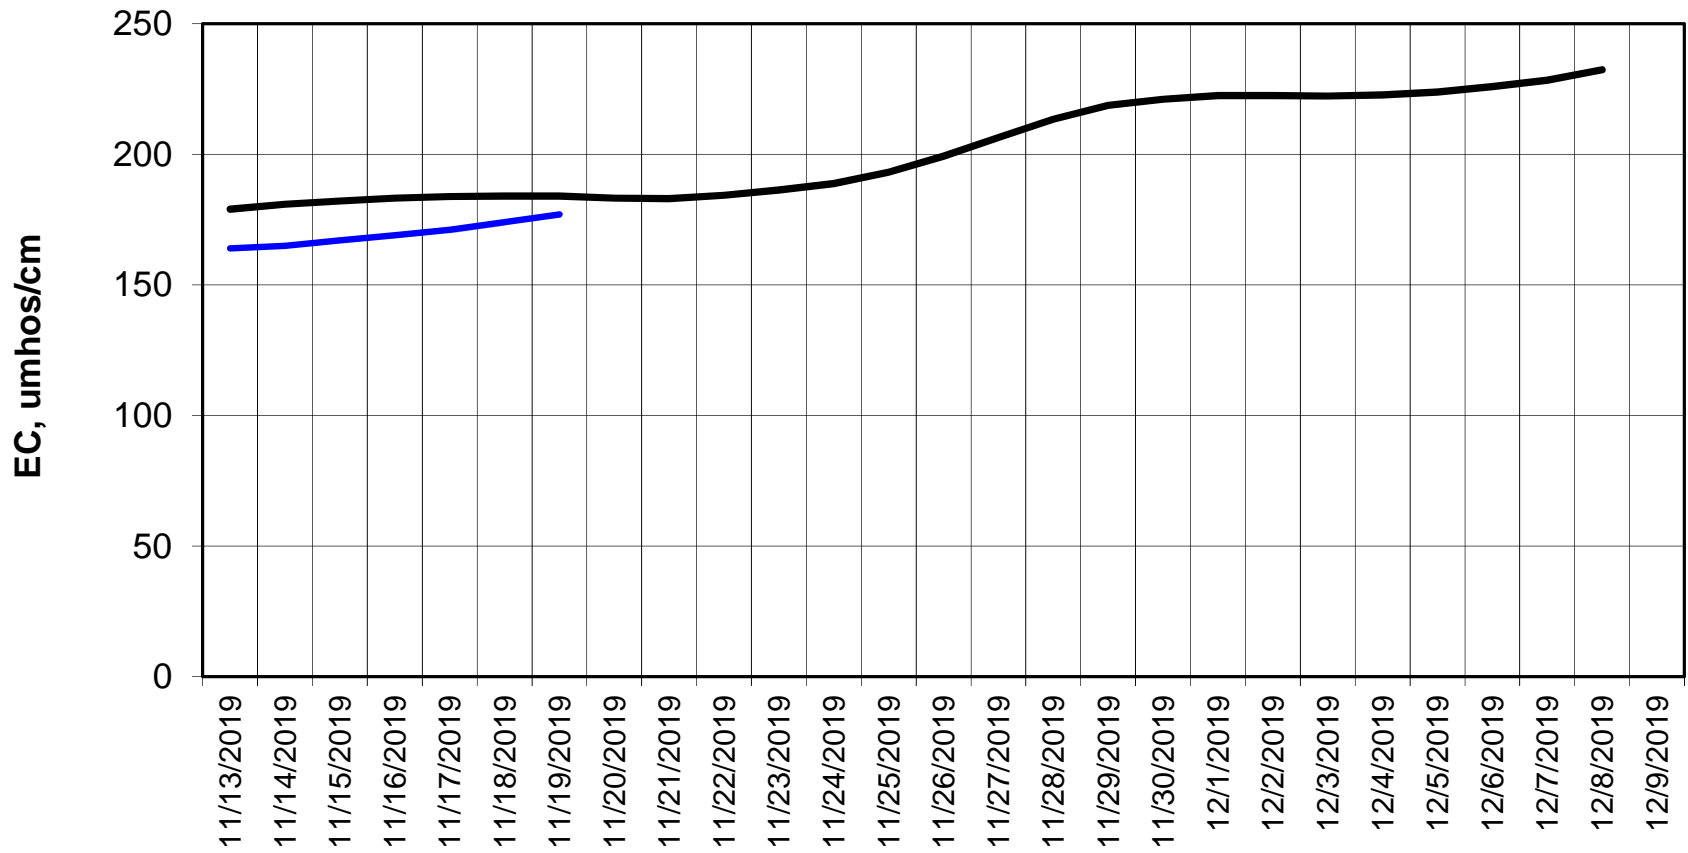

Forecasted Daily EC @ Holland Ct

Simulation Period 11/13/2019 thru 12/9/2019

Forecasted Daily EC @ Old River near Middle River

Forecasted Daily EC @ San Joaquin River at Brandt Bridge

Simulation Period 11/13/2019 thru 12/9/2019

Forecasted Daily EC @ Old River at Tracy Road

Forecasted Daily EC @ Jersey Point

Simulation Period 11/13/2019 thru 12/9/2019

Forecasted Daily EC @ Bethel

Simulation Period 11/13/2019 thru 12/9/2019