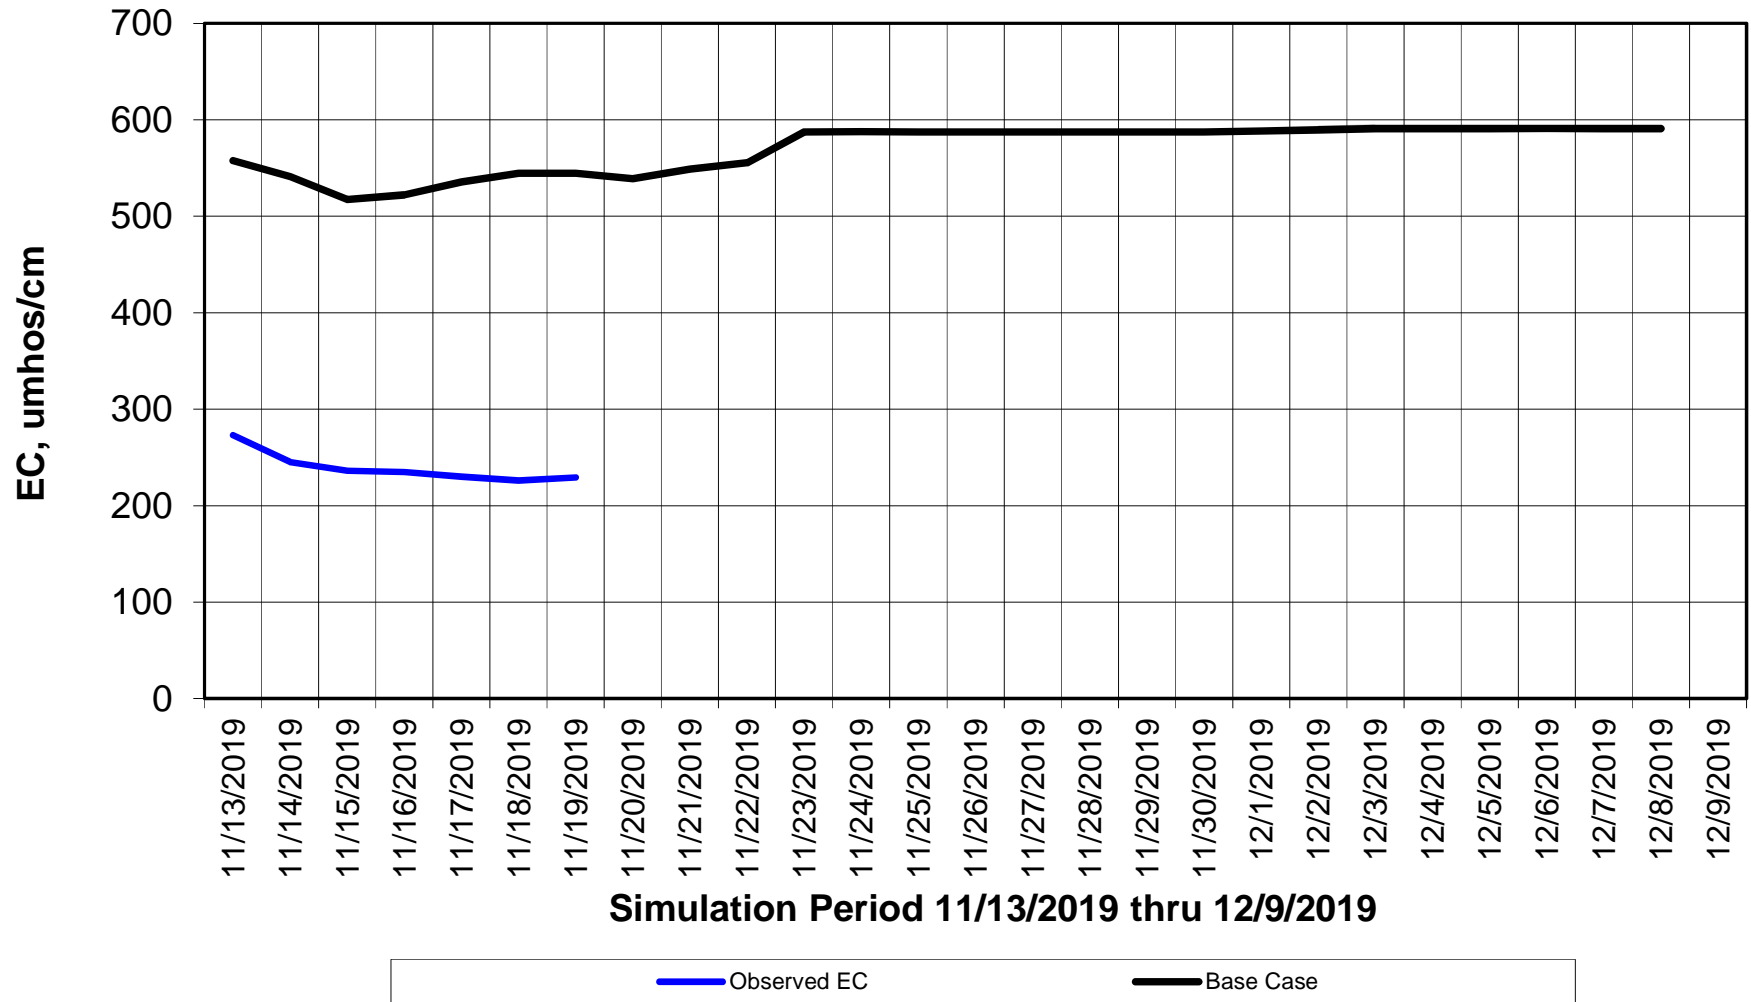

Forecasted Daily EC @ Holland Ct

Simulation Period 11/13/2019 thru 12/9/2019

Forecasted Daily EC @ Old River near Middle River

Forecasted Daily EC @ San Joaquin River at Brandt Bridge

Simulation Period 11/13/2019 thru 12/9/2019

Forecasted Daily EC @ Old River at Tracy Road

Forecasted Daily EC @ Jersey Point

Simulation Period 11/13/2019 thru 12/9/2019

Forecasted Daily EC @ Bethel

Simulation Period 11/13/2019 thru 12/9/2019