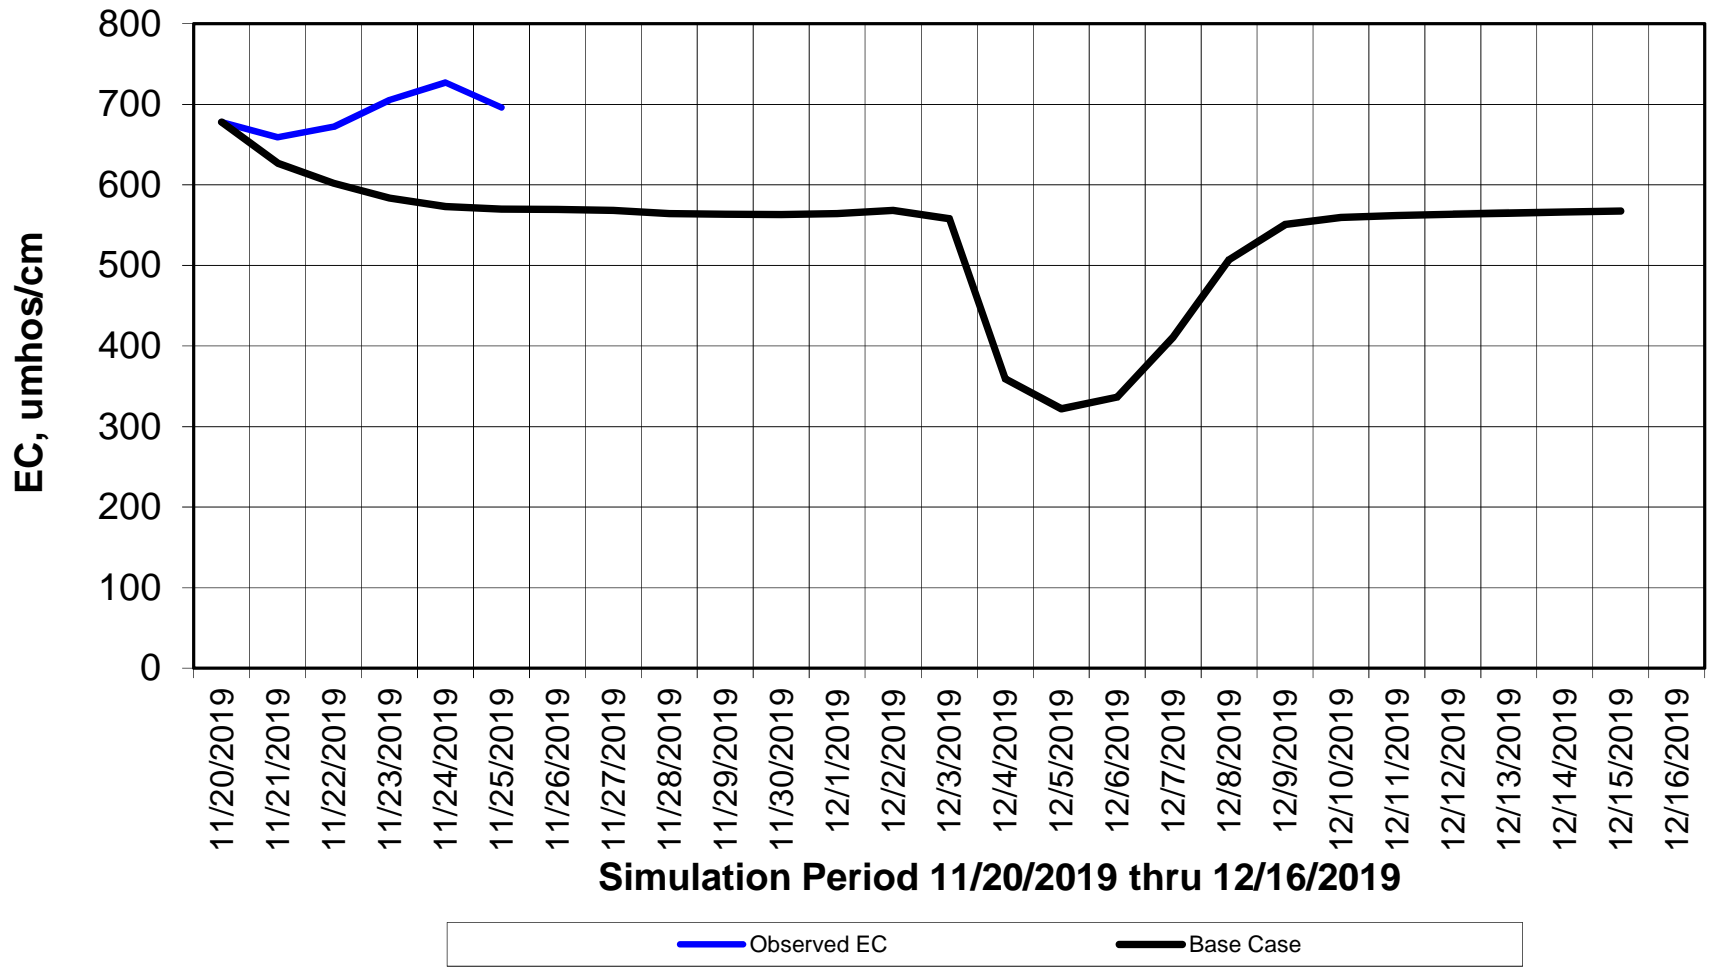

Forecasted Daily EC @ Holland Ct

Simulation Period 11/20/2019 thru 12/16/2019

Forecasted Daily EC @ Old River near Middle River

Simulation Period 11/20/2019 thru 12/16/2019

Forecasted Daily EC @ San Joaquin River at Brandt Bridge

Simulation Period 11/20/2019 thru 12/16/2019

Forecasted Daily EC @ Old River at Tracy Road

Forecasted Daily EC @ Jersey Point

Simulation Period 11/20/2019 thru 12/16/2019

Forecasted Daily EC @ Bethel

Simulation Period 11/20/2019 thru 12/16/2019