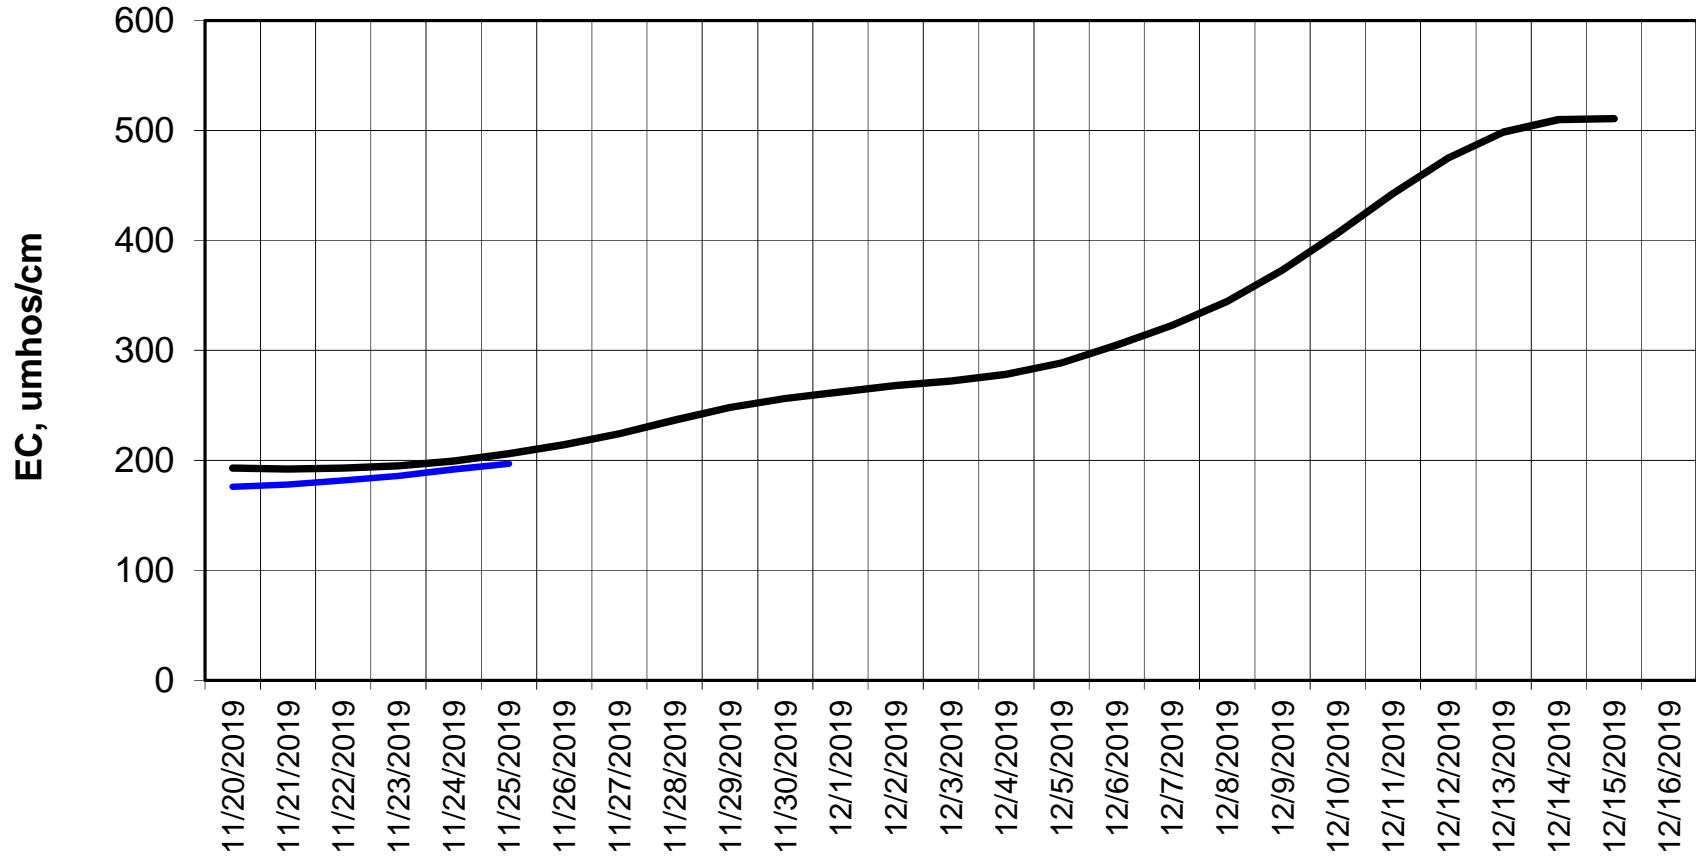

Forecasted Daily EC @ Holland Ct

Simulation Period 11/20/2019 thru 12/16/2019

Forecasted Daily EC @ Old River near Middle River

Simulation Period 11/20/2019 thru 12/16/2019

Forecasted Daily EC @ San Joaquin River at Brandt Bridge

Simulation Period 11/20/2019 thru 12/16/2019

Forecasted Daily EC @ Old River at Tracy Road

Forecasted Daily EC @ Jersey Point

Simulation Period 11/20/2019 thru 12/16/2019

Forecasted Daily EC @ Bethel

Simulation Period 11/20/2019 thru 12/16/2019