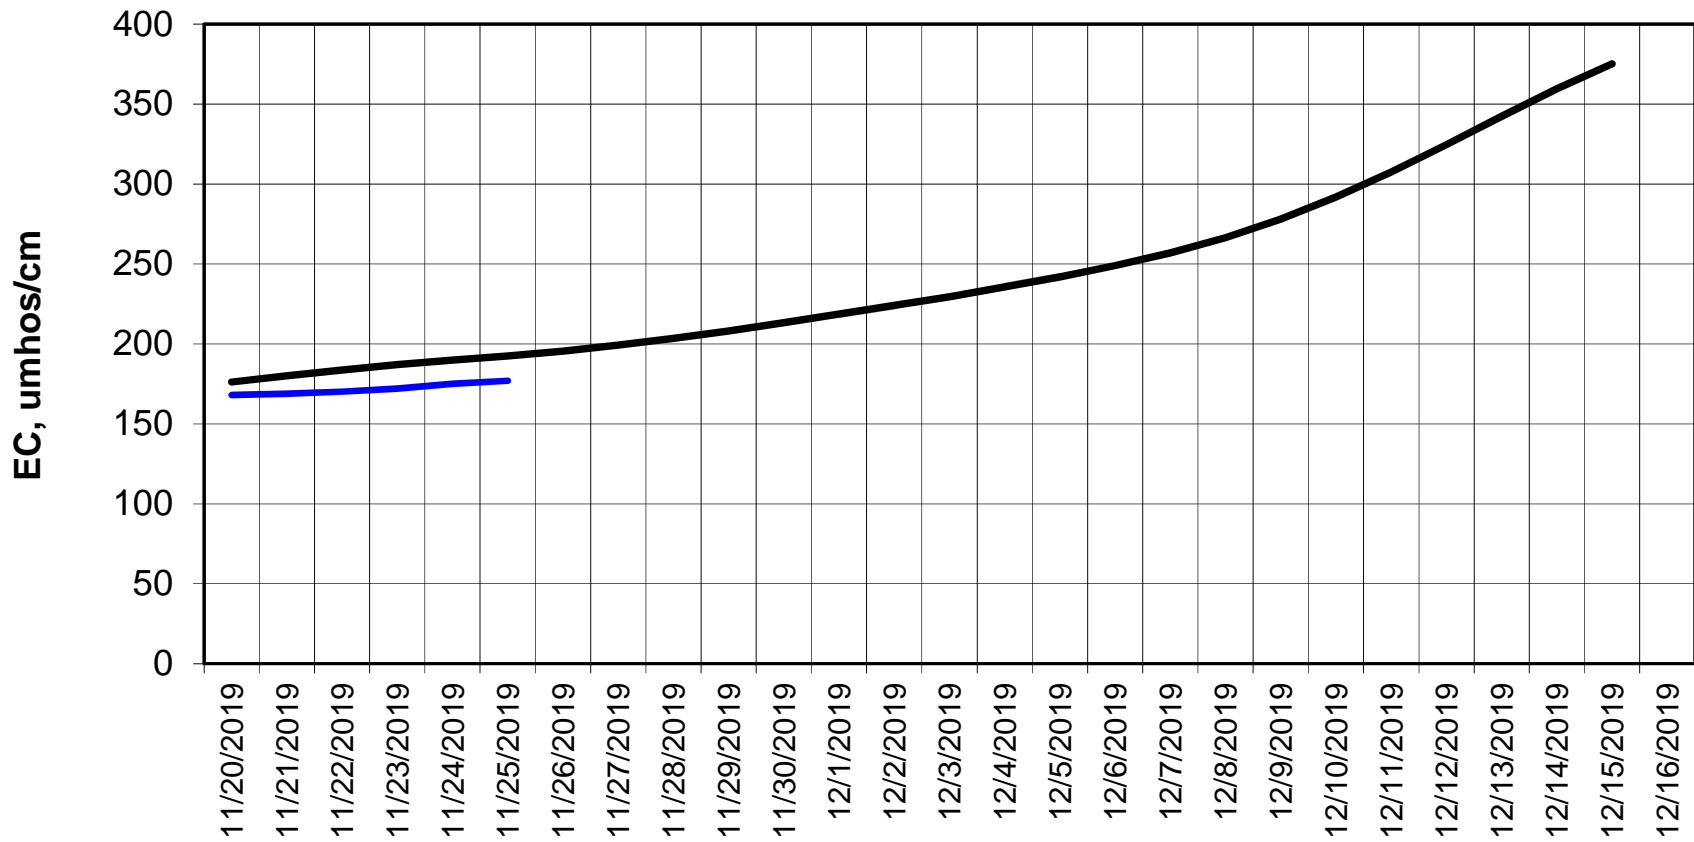

Forecasted Daily EC @ Holland Ct

Simulation Period 11/20/2019 thru 12/16/2019

Forecasted Daily EC @ Old River near Middle River

Simulation Period 11/20/2019 thru 12/16/2019

Forecasted Daily EC @ San Joaquin River at Brandt Bridge

Simulation Period 11/20/2019 thru 12/16/2019

Forecasted Daily EC @ Old River at Tracy Road

Forecasted Daily EC @ Jersey Point

Simulation Period 11/20/2019 thru 12/16/2019

Forecasted Daily EC @ Bethel

Simulation Period 11/20/2019 thru 12/16/2019