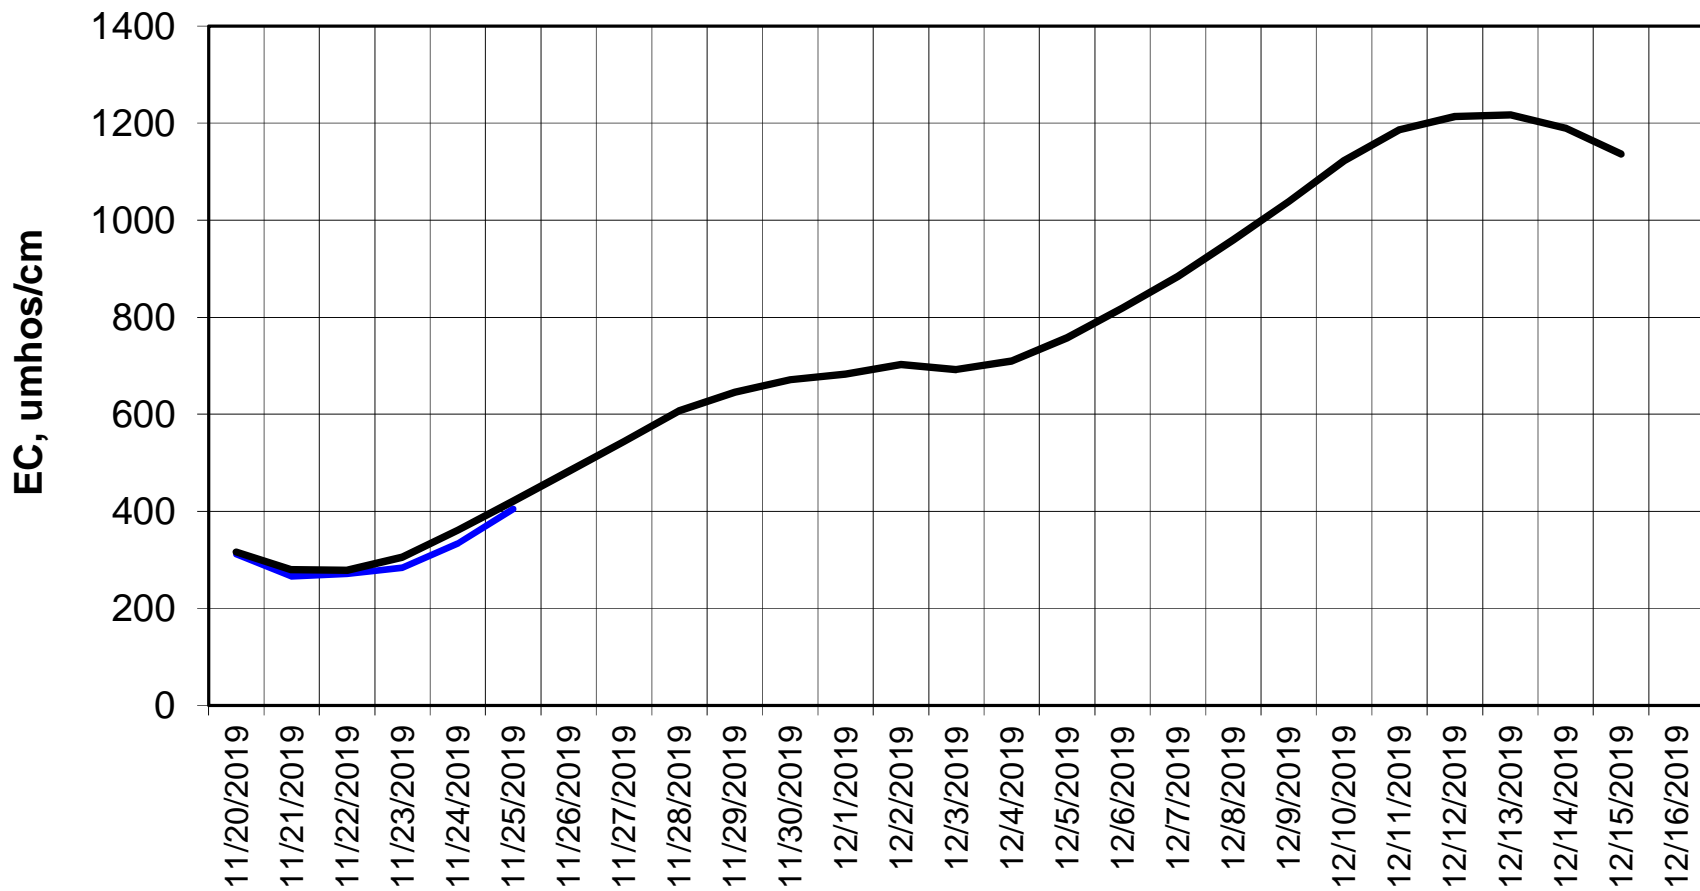

Forecasted Daily EC @ Holland Ct

Simulation Period 11/20/2019 thru 12/16/2019

Forecasted Daily EC @ Old River near Middle River

Simulation Period 11/20/2019 thru 12/16/2019

Forecasted Daily EC @ San Joaquin River at Brandt Bridge

Simulation Period 11/20/2019 thru 12/16/2019

Forecasted Daily EC @ Old River at Tracy Road

Forecasted Daily EC @ Jersey Point

Simulation Period 11/20/2019 thru 12/16/2019

Forecasted Daily EC @ Bethel

Simulation Period 11/20/2019 thru 12/16/2019