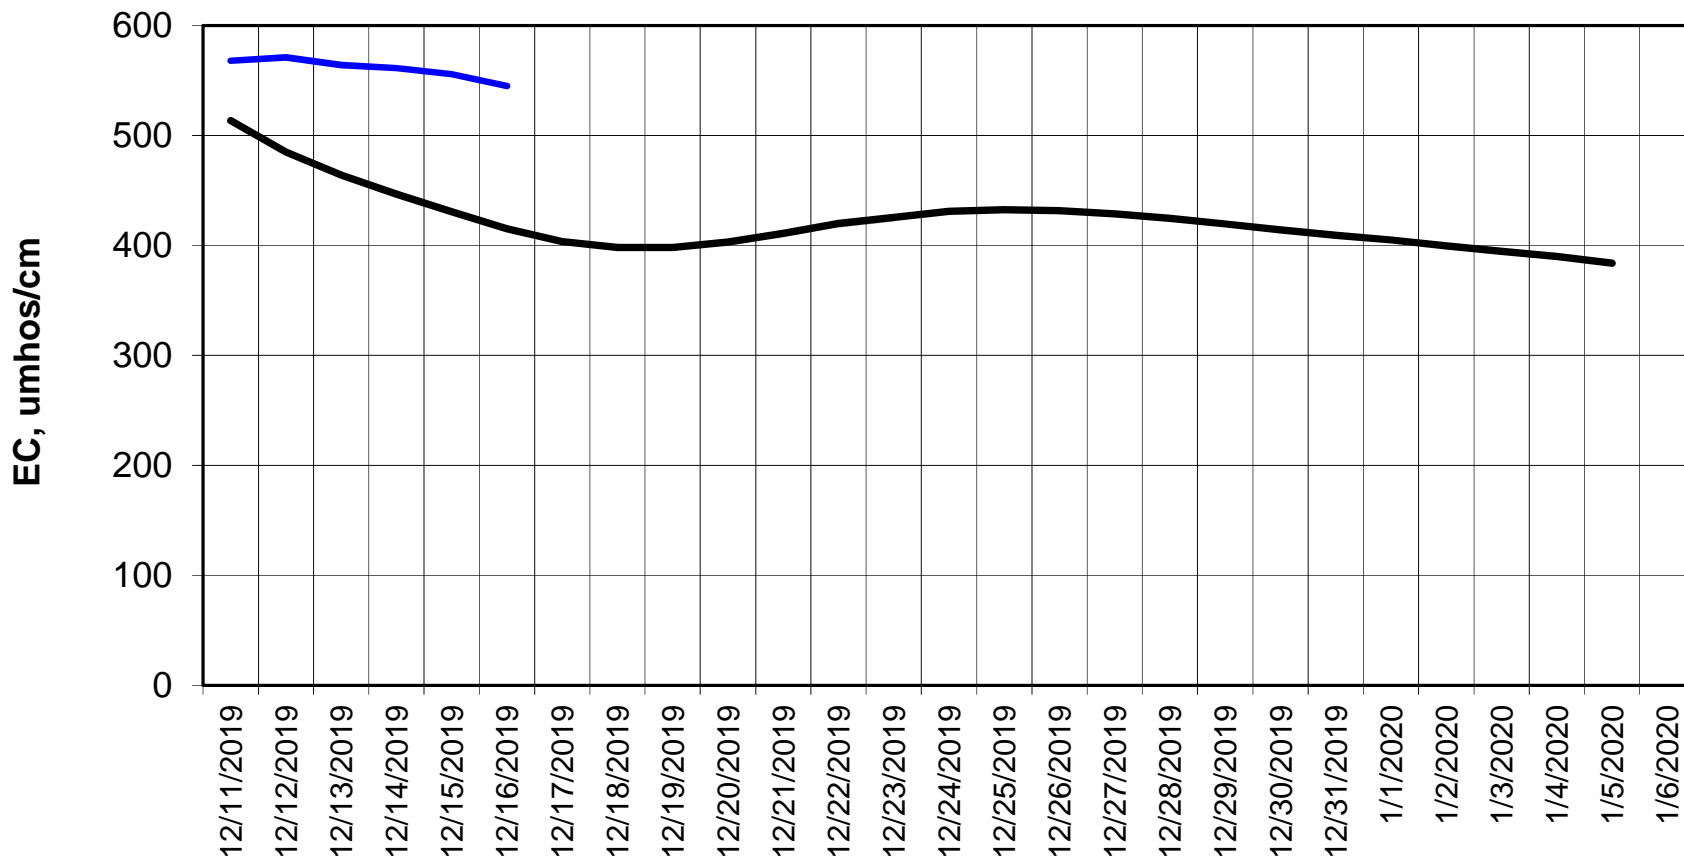

Forecasted Daily EC @ Holland Ct

Simulation Period 12/11/2019 thru 1/6/2020

Forecasted Daily EC @ Old River near Middle River

Simulation Period 12/11/2019 thru 1/6/2020

Forecasted Daily EC @ San Joaquin River at Brandt Bridge

Simulation Period 12/11/2019 thru 1/6/2020

Forecasted Daily EC @ Old River at Tracy Road

Forecasted Daily EC @ Jersey Point

Forecasted Daily EC @ Bethel

Simulation Period 12/11/2019 thru 1/6/2020