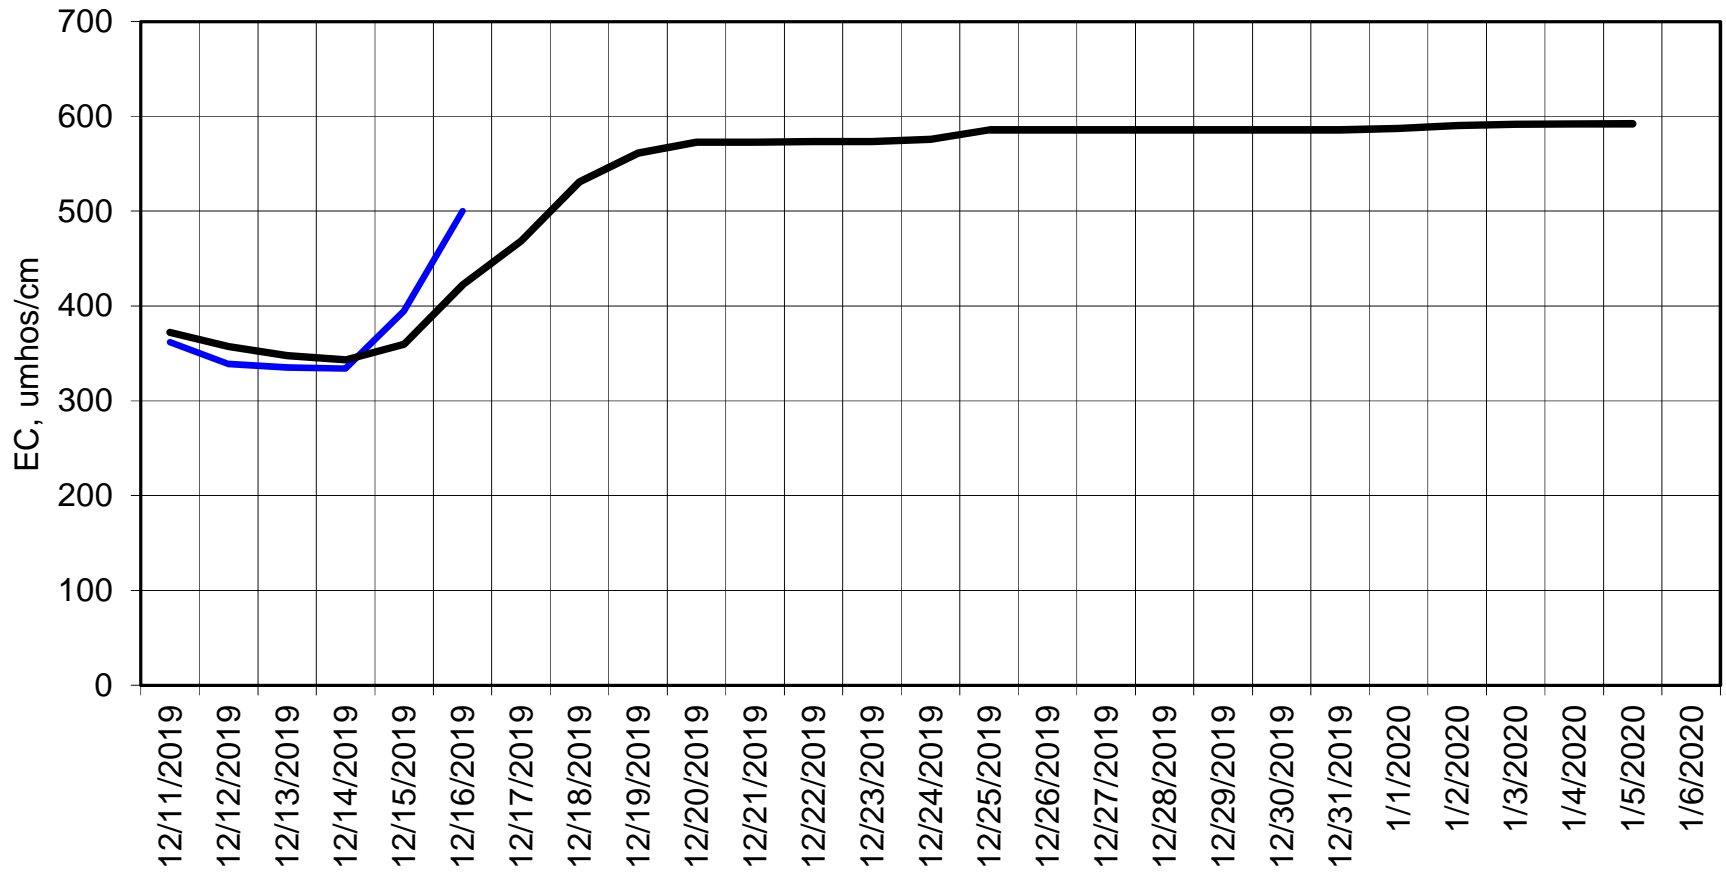

Forecasted Daily EC @ Holland Ct

Simulation Period 12/11/2019 thru 1/6/2020

Forecasted Daily EC @ Old River near Middle River

Simulation Period 12/11/2019 thru 1/6/2020

Forecasted Daily EC @ San Joaquin River at Brandt Bridge

Simulation Period 12/11/2019 thru 1/6/2020

Forecasted Daily EC @ Old River at Tracy Road

Forecasted Daily EC @ Jersey Point

Forecasted Daily EC @ Bethel

Simulation Period 12/11/2019 thru 1/6/2020