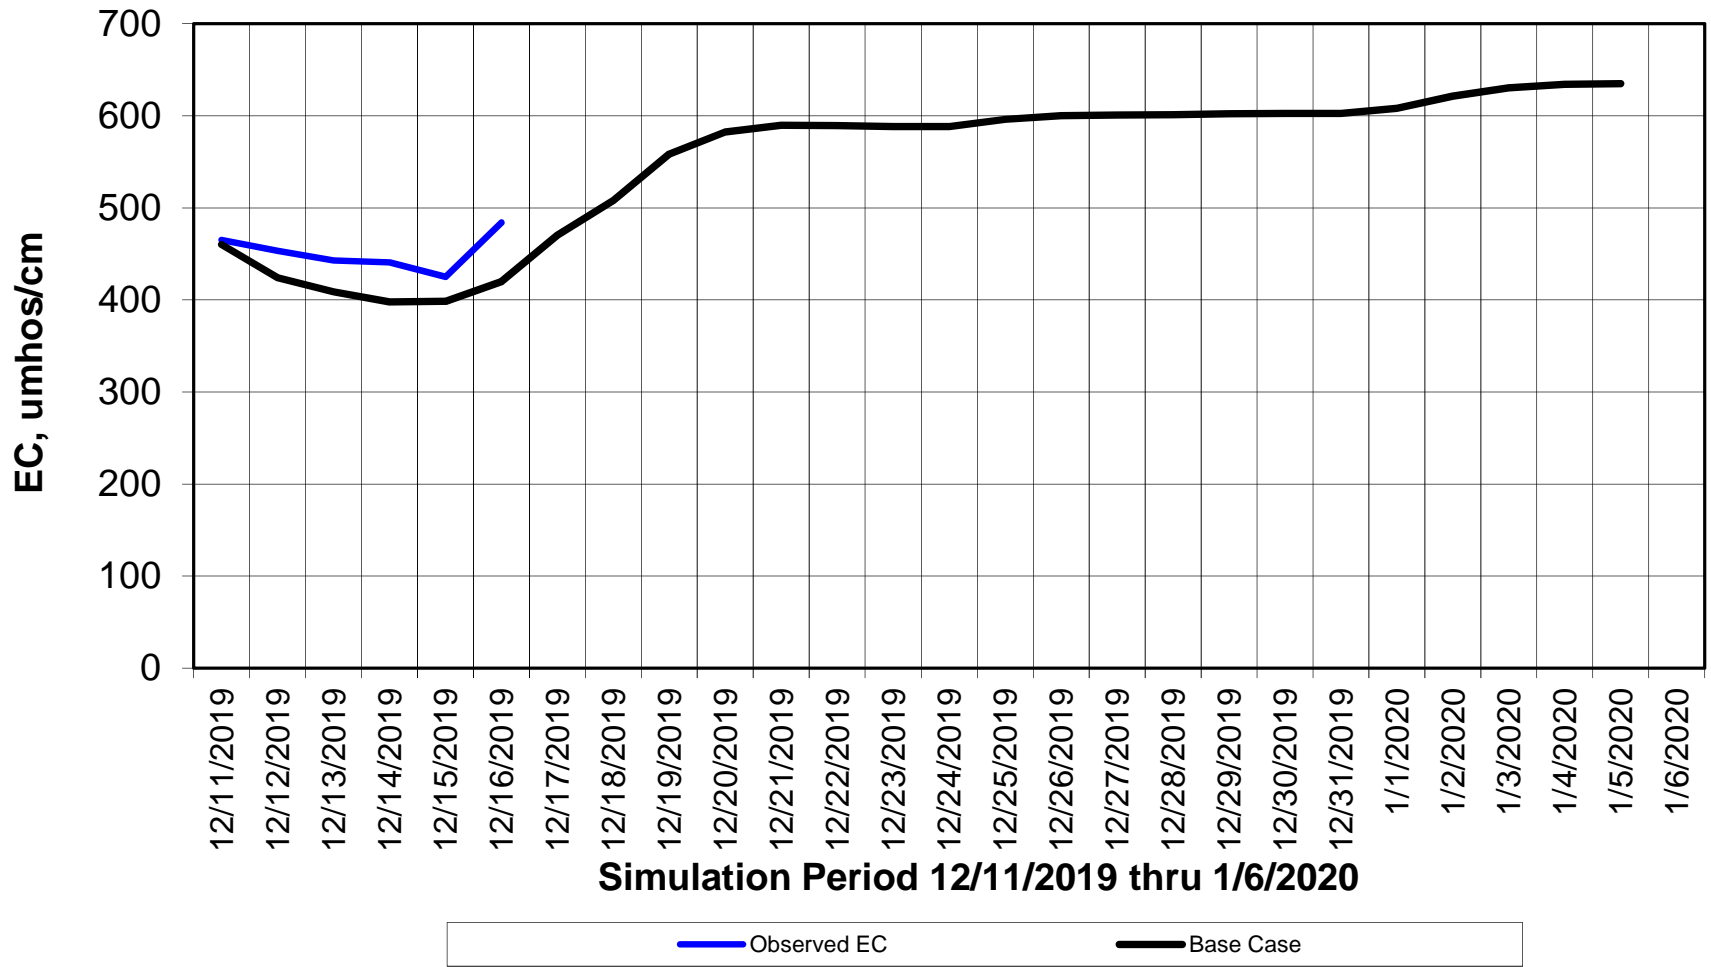

Forecasted Daily EC @ Holland Ct

Simulation Period 12/11/2019 thru 1/6/2020

Forecasted Daily EC @ Old River near Middle River

Simulation Period 12/11/2019 thru 1/6/2020

Forecasted Daily EC @ San Joaquin River at Brandt Bridge

Simulation Period 12/11/2019 thru 1/6/2020

Forecasted Daily EC @ Old River at Tracy Road

Forecasted Daily EC @ Jersey Point

Forecasted Daily EC @ Bethel

Simulation Period 12/11/2019 thru 1/6/2020