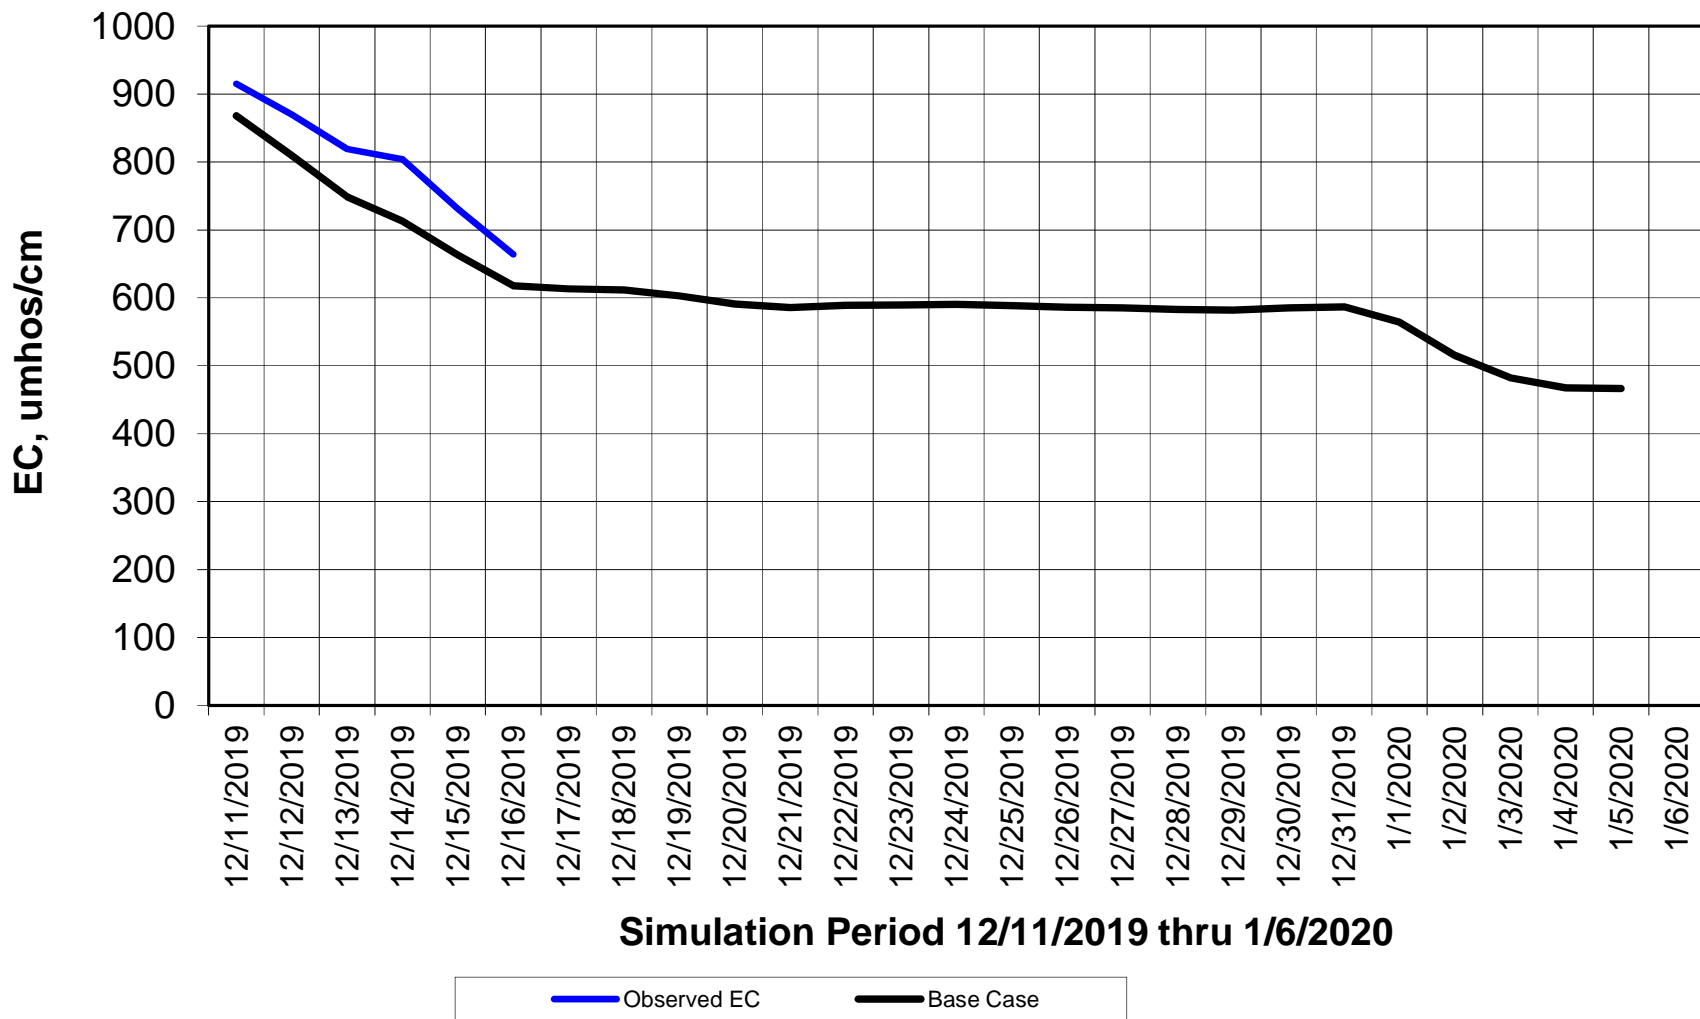

Forecasted Daily EC @ Holland Ct

Simulation Period 12/11/2019 thru 1/6/2020

Forecasted Daily EC @ Old River near Middle River

Simulation Period 12/11/2019 thru 1/6/2020

Forecasted Daily EC @ San Joaquin River at Brandt Bridge

Simulation Period 12/11/2019 thru 1/6/2020

Forecasted Daily EC @ Old River at Tracy Road

Forecasted Daily EC @ Jersey Point

Forecasted Daily EC @ Bethel

Simulation Period 12/11/2019 thru 1/6/2020