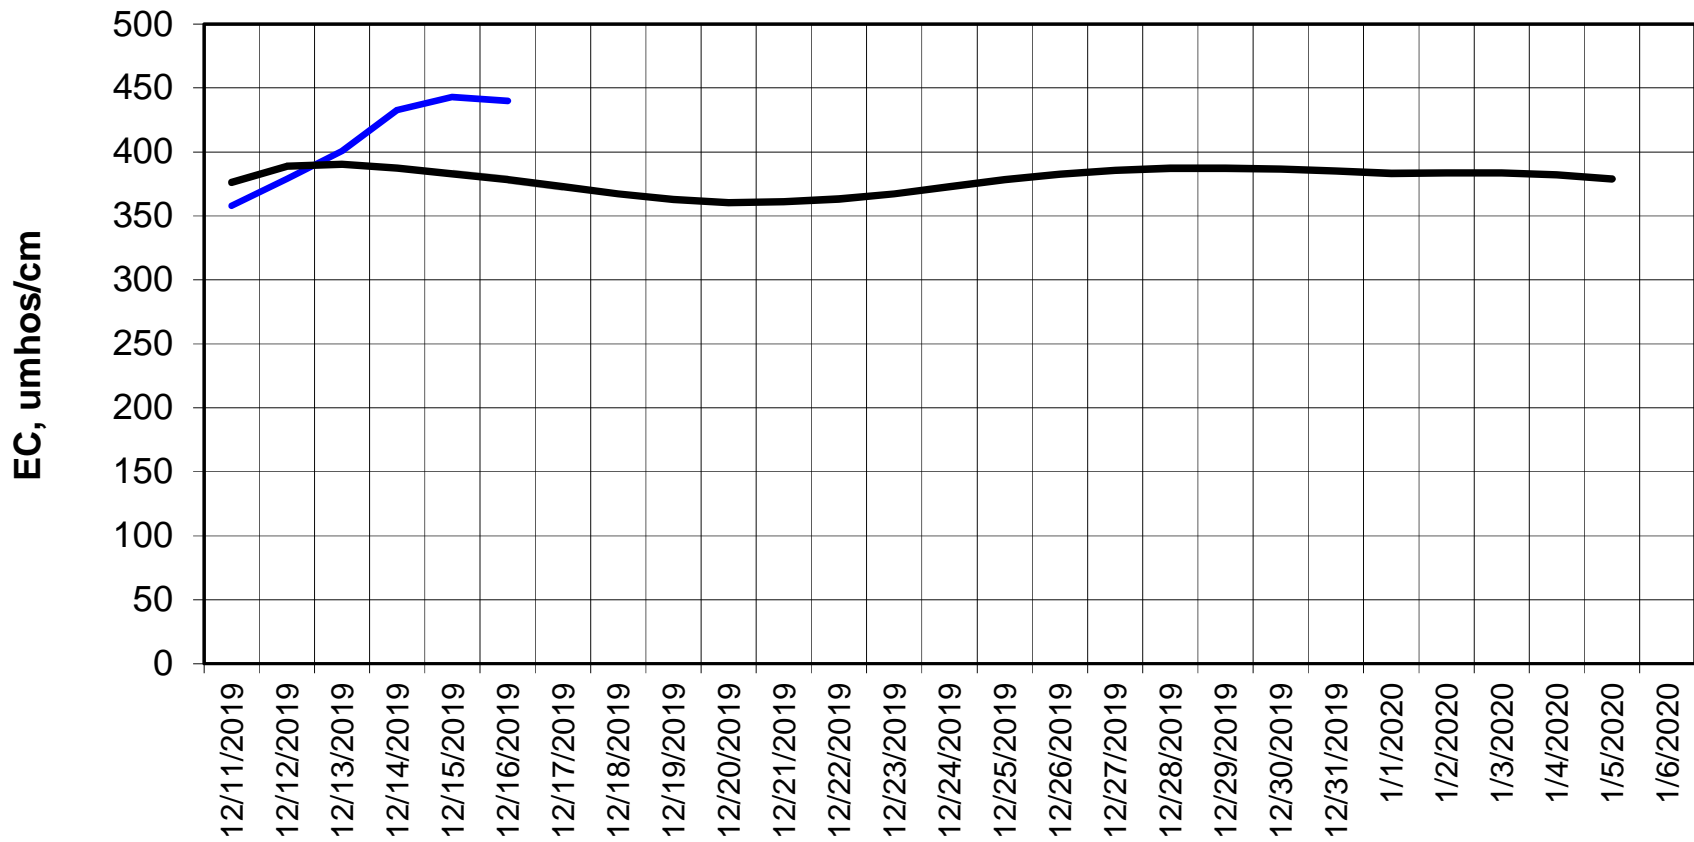

Forecasted Daily EC @ Holland Ct

Simulation Period 12/11/2019 thru 1/6/2020

Forecasted Daily EC @ Old River near Middle River

Simulation Period 12/11/2019 thru 1/6/2020

Forecasted Daily EC @ San Joaquin River at Brandt Bridge

Simulation Period 12/11/2019 thru 1/6/2020

Forecasted Daily EC @ Old River at Tracy Road

Forecasted Daily EC @ Jersey Point

Forecasted Daily EC @ Bethel

Simulation Period 12/11/2019 thru 1/6/2020