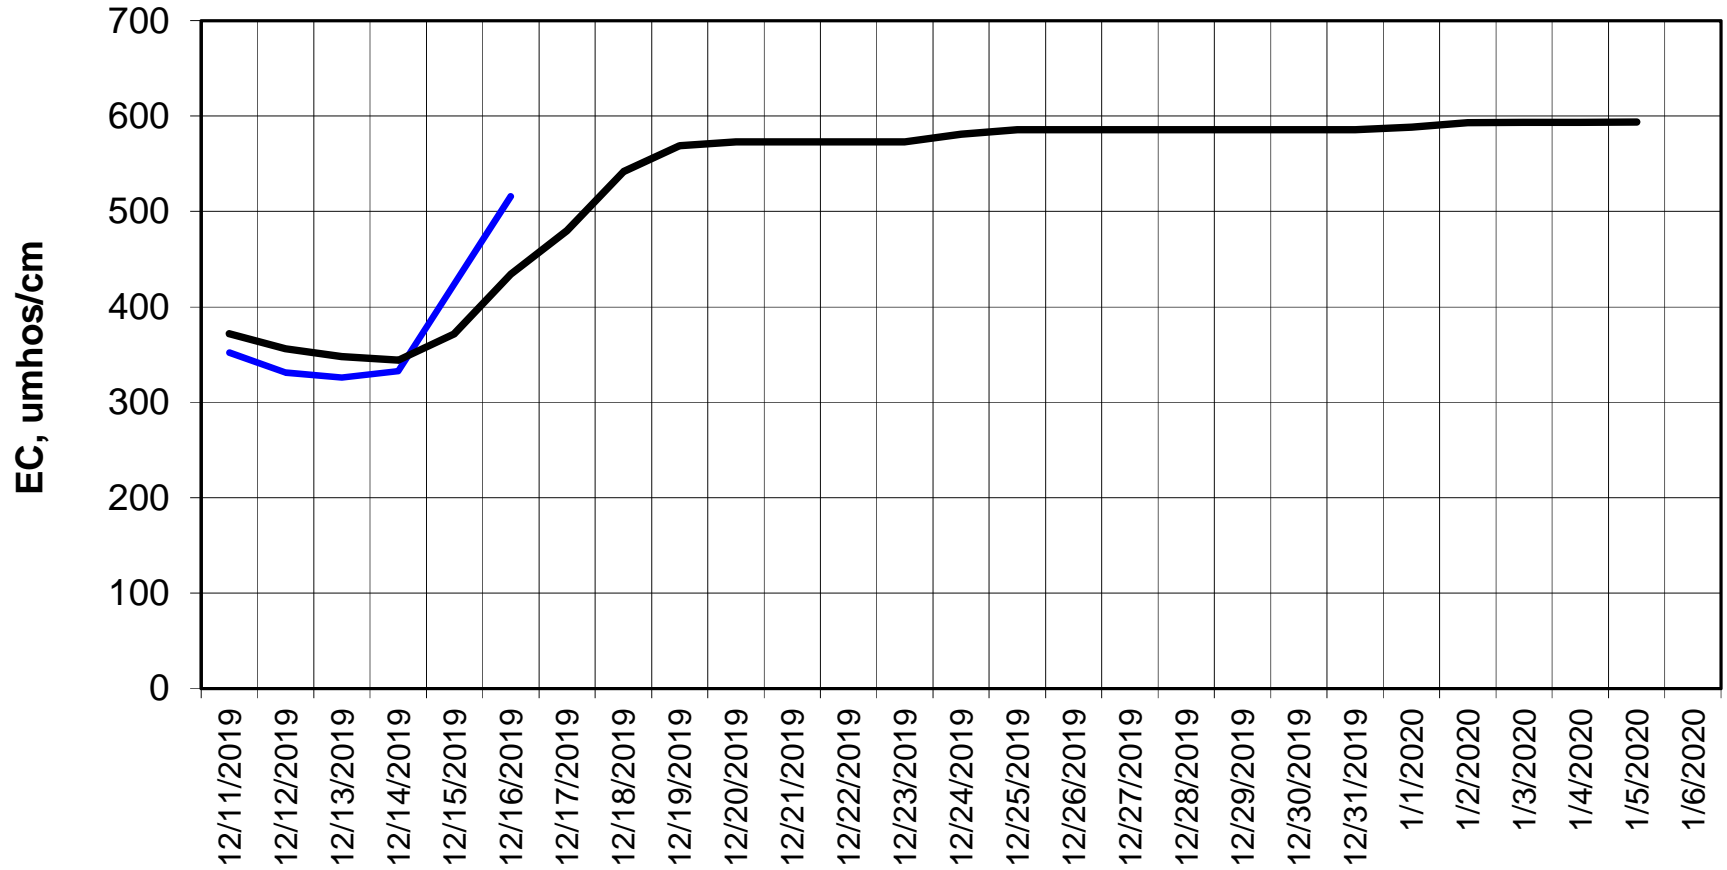

Forecasted Daily EC @ Holland Ct

Simulation Period 12/11/2019 thru 1/6/2020

Forecasted Daily EC @ Old River near Middle River

Simulation Period 12/11/2019 thru 1/6/2020

Forecasted Daily EC @ San Joaquin River at Brandt Bridge

Simulation Period 12/11/2019 thru 1/6/2020

Forecasted Daily EC @ Old River at Tracy Road

Forecasted Daily EC @ Jersey Point

Forecasted Daily EC @ Bethel

Simulation Period 12/11/2019 thru 1/6/2020