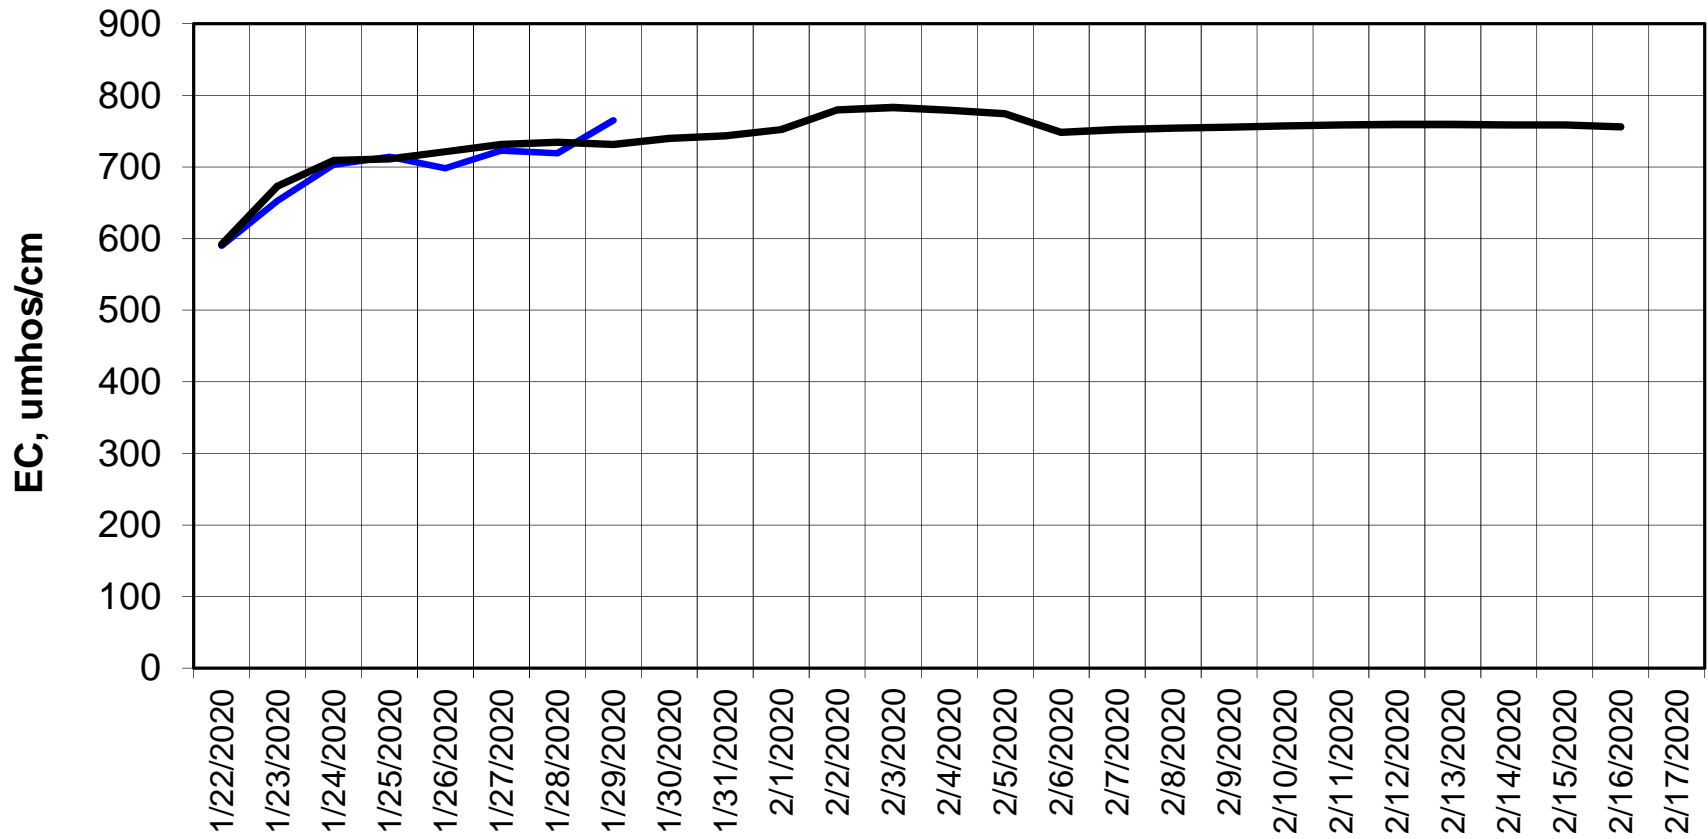

Forecasted Daily EC @ Holland Ct

Simulation Period 1/22/2020 thru 2/17/2020

Forecasted Daily EC @ Old River near Middle River

Simulation Period 1/22/2020 thru 2/17/2020

Forecasted Daily EC @ San Joaquin River at Brandt Bridge

Simulation Period 1/22/2020 thru 2/17/2020

Forecasted Daily EC @ Old River at Tracy Road

Simulation Period 1/22/2020 thru 2/17/2020

Forecasted Daily EC @ Jersey Point

Simulation Period 1/22/2020 thru 2/17/2020

Forecasted Daily EC @ Bethel

Simulation Period 1/22/2020 thru 2/17/2020