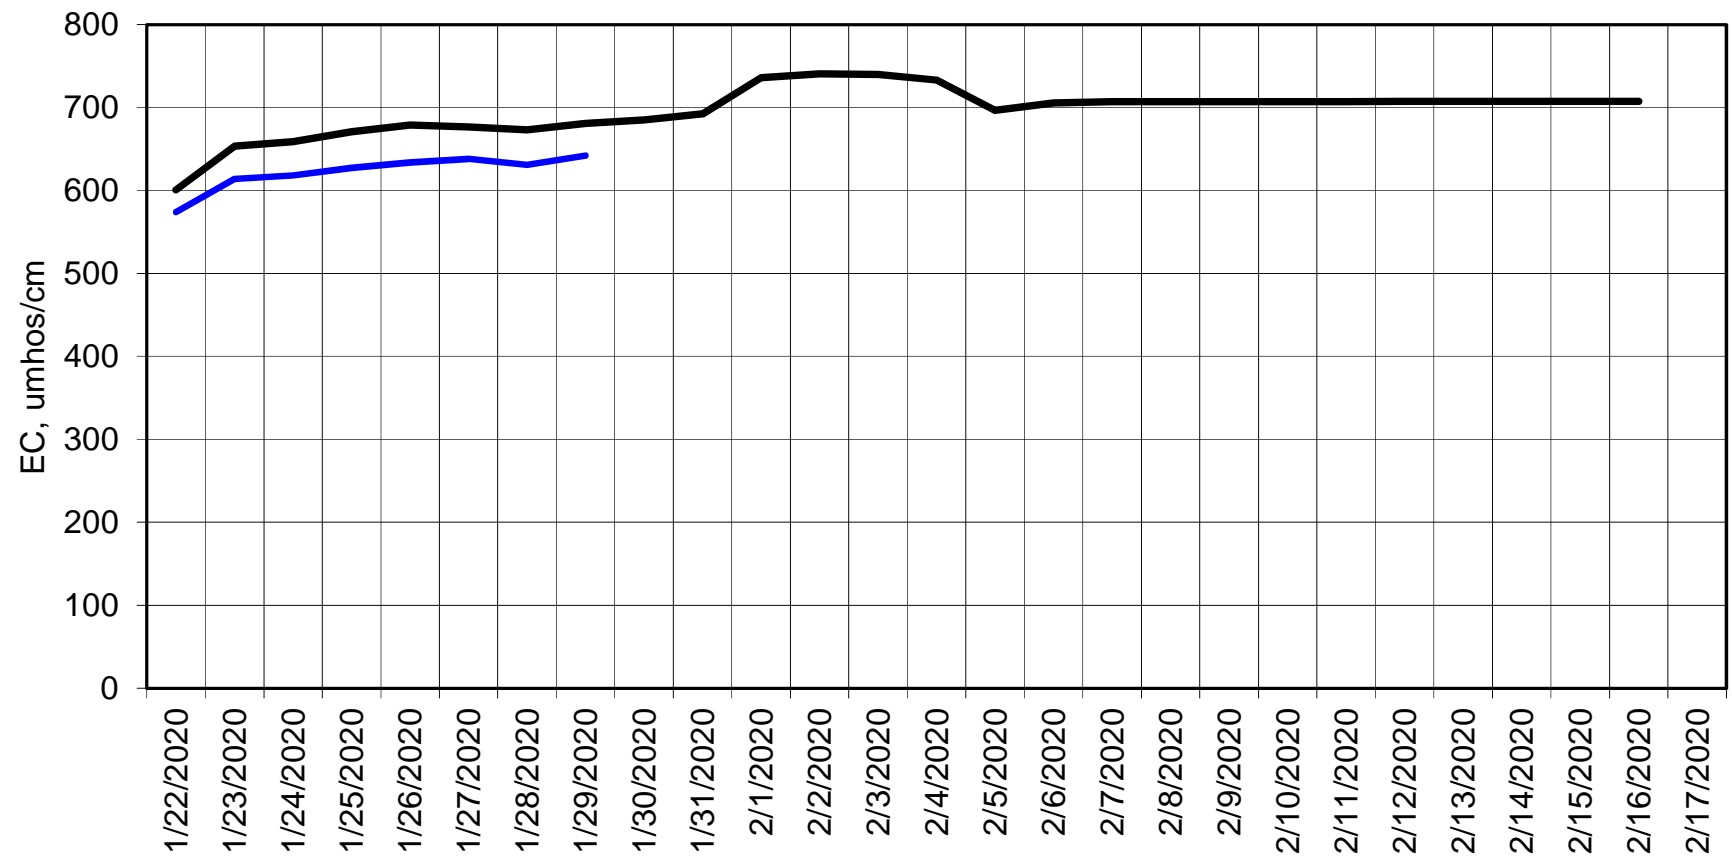

Forecasted Daily EC @ Holland Ct

Simulation Period 1/22/2020 thru 2/17/2020

Forecasted Daily EC @ Old River near Middle River

Simulation Period 1/22/2020 thru 2/17/2020

Forecasted Daily EC @ San Joaquin River at Brandt Bridge

Simulation Period 1/22/2020 thru 2/17/2020

Forecasted Daily EC @ Old River at Tracy Road

Simulation Period 1/22/2020 thru 2/17/2020

Forecasted Daily EC @ Jersey Point

Simulation Period 1/22/2020 thru 2/17/2020

Forecasted Daily EC @ Bethel

Simulation Period 1/22/2020 thru 2/17/2020