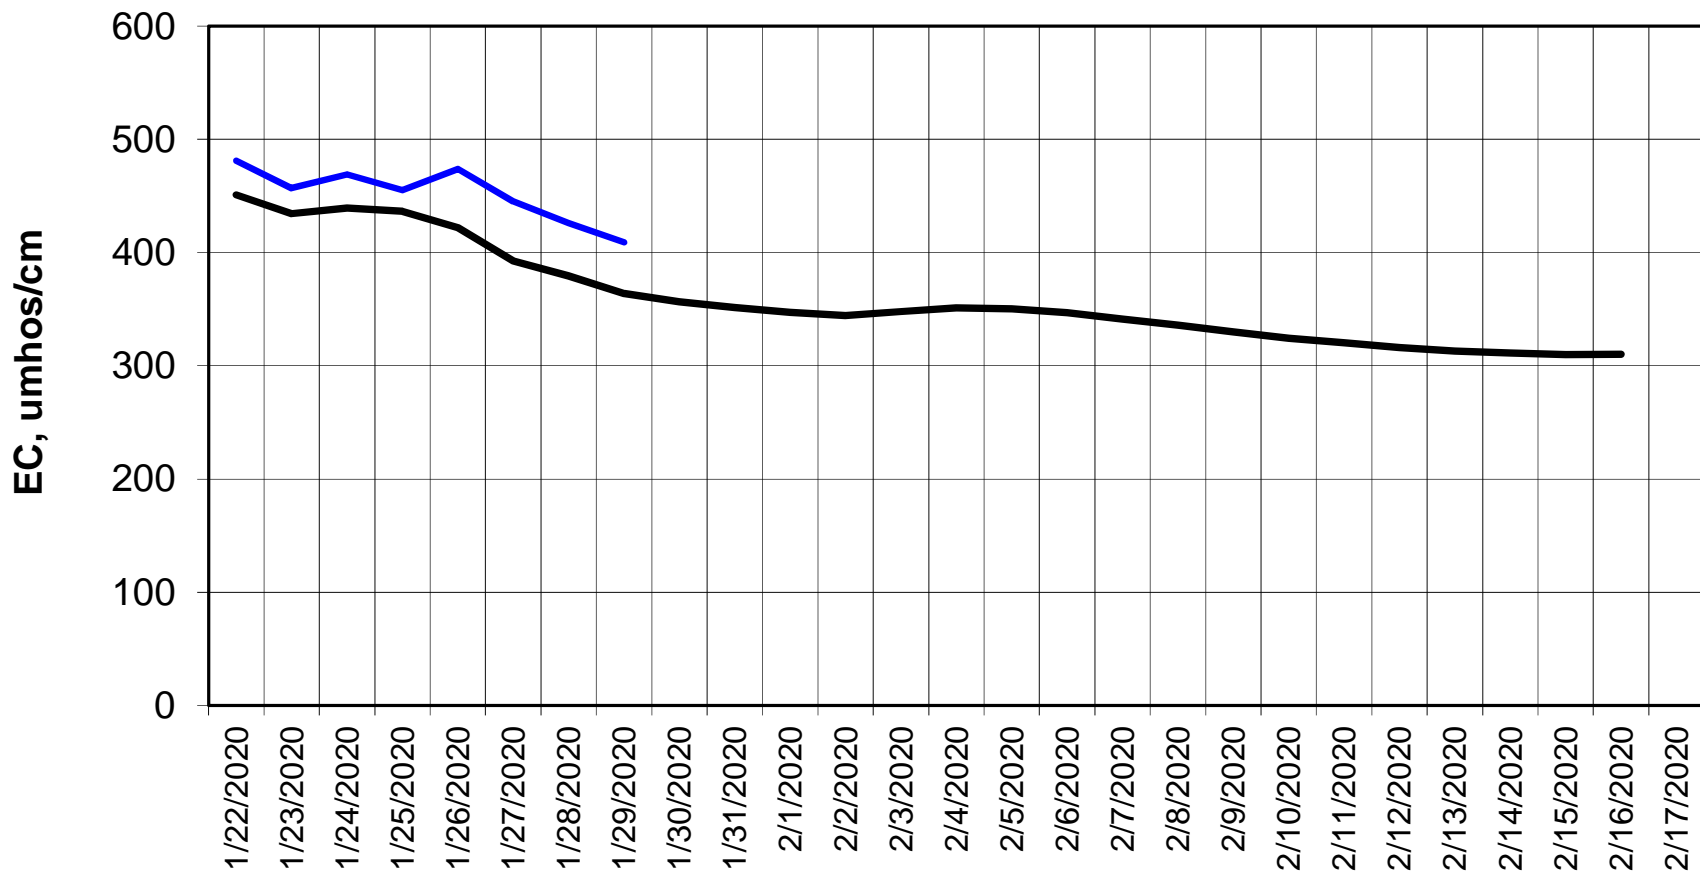

Simulation Period 1/22/2020 thru 2/17/2020

Forecasted Daily EC @ Old River at Tracy Road

Simulation Period 1/22/2020 thru 2/17/2020

Forecasted Daily EC @ Jersey Point

Simulation Period 1/22/2020 thru 2/17/2020

Forecasted Daily EC @ Bethel

Simulation Period 1/22/2020 thru 2/17/2020