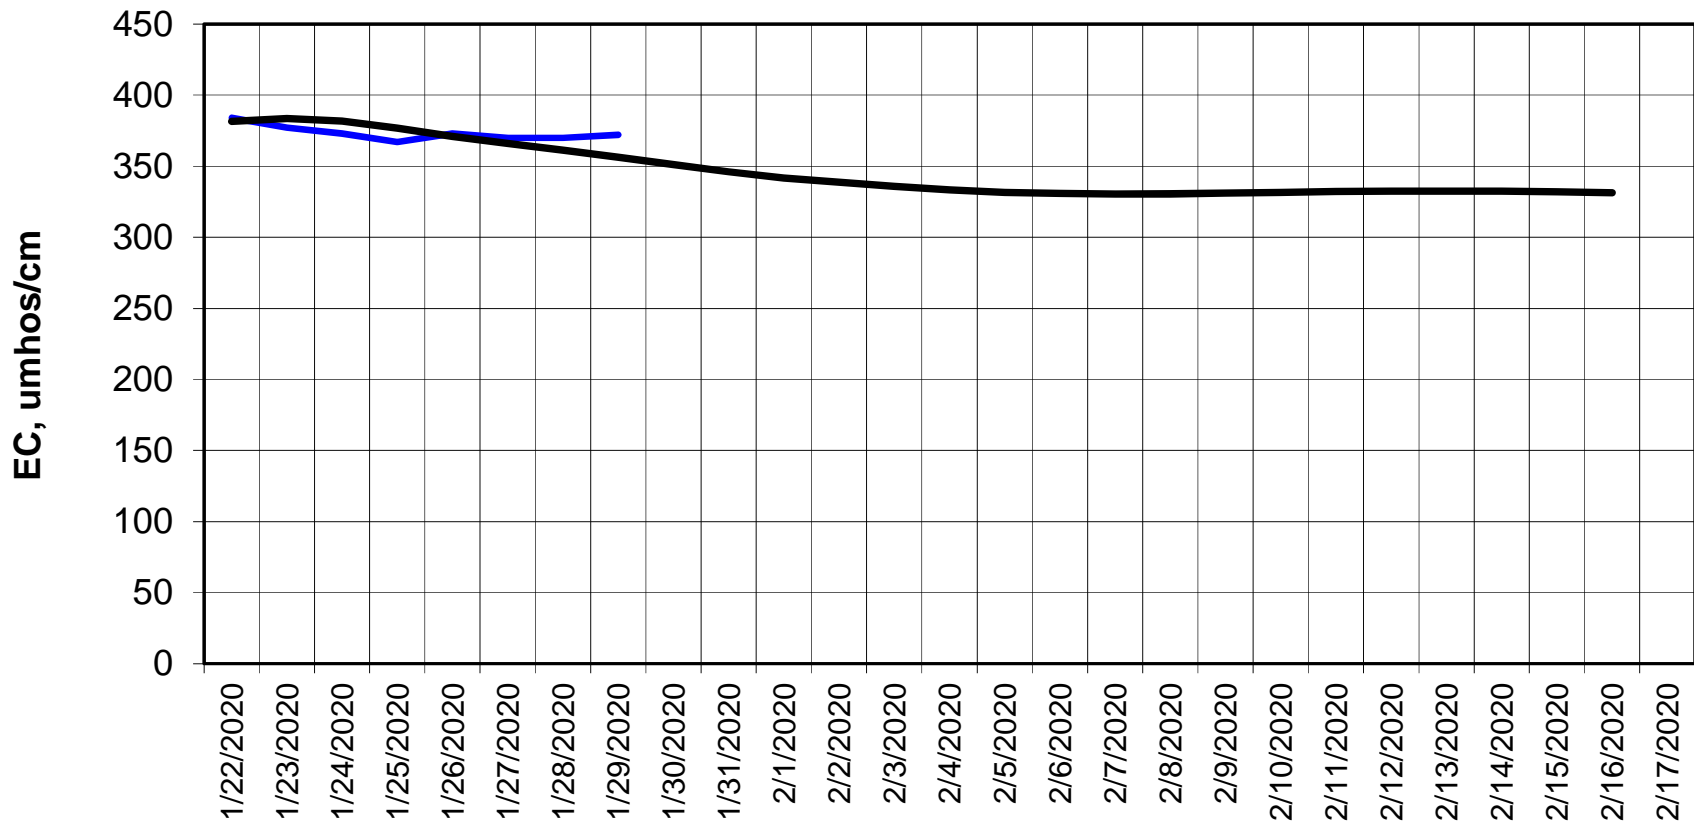

Forecasted Daily EC @ Holland Ct

Simulation Period 1/22/2020 thru 2/17/2020

Forecasted Daily EC @ Old River near Middle River

Simulation Period 1/22/2020 thru 2/17/2020

Forecasted Daily EC @ San Joaquin River at Brandt Bridge

Simulation Period 1/22/2020 thru 2/17/2020

Forecasted Daily EC @ Old River at Tracy Road

Simulation Period 1/22/2020 thru 2/17/2020

Forecasted Daily EC @ Jersey Point

Simulation Period 1/22/2020 thru 2/17/2020

Forecasted Daily EC @ Bethel

Simulation Period 1/22/2020 thru 2/17/2020