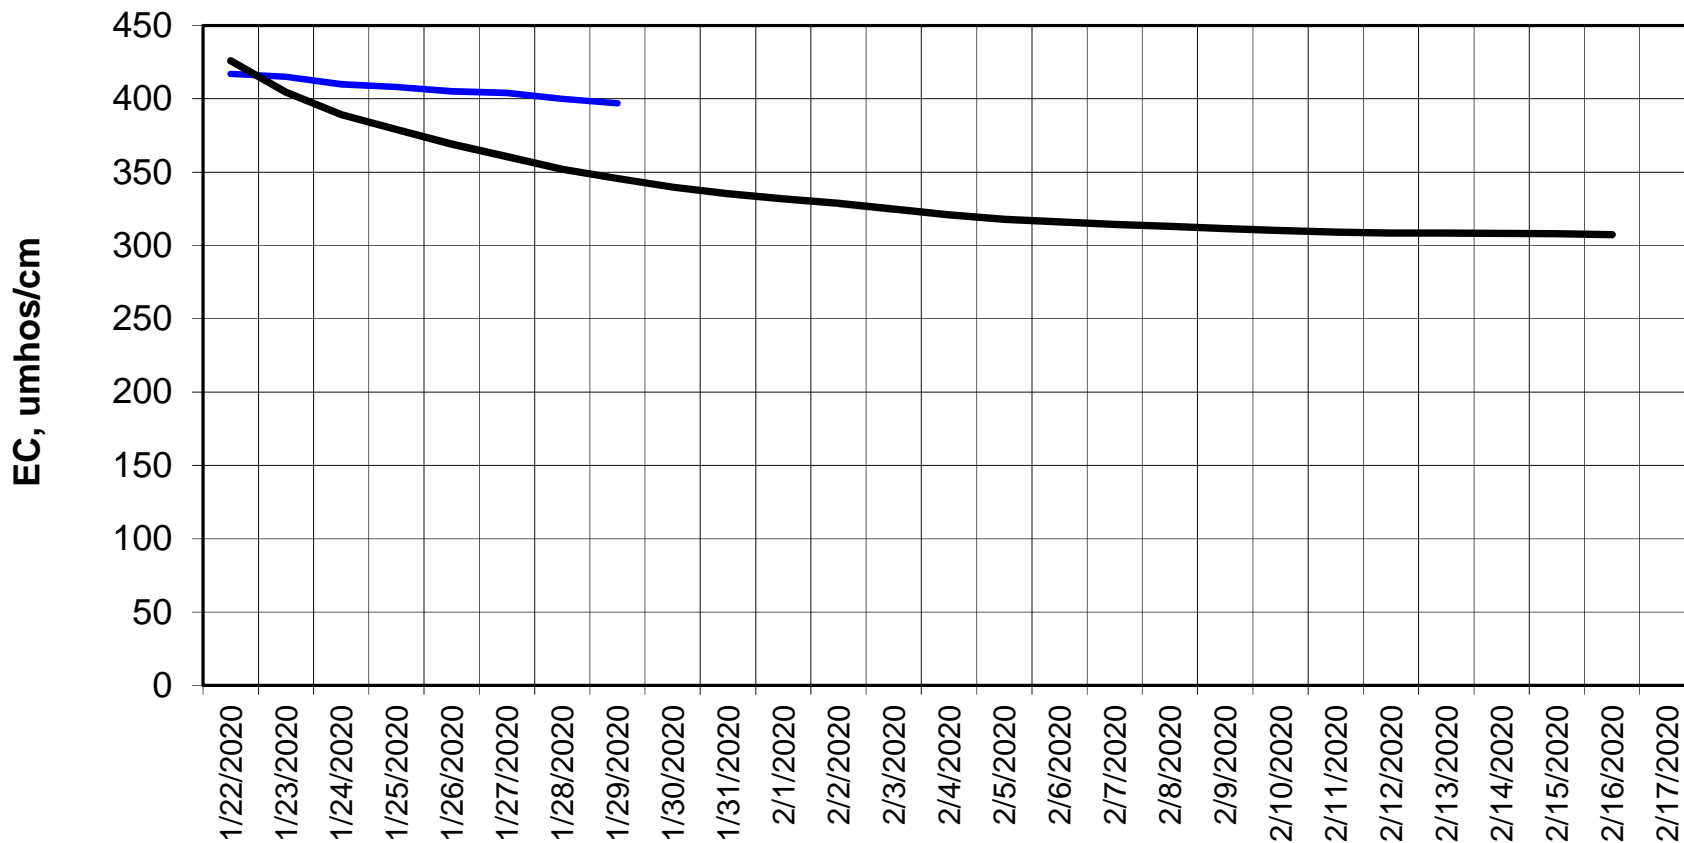

Simulation Period 1/22/2020 thru 2/17/2020

Forecasted Daily EC @ Old River at Tracy Road

Simulation Period 1/22/2020 thru 2/17/2020

Forecasted Daily EC @ Jersey Point

Simulation Period 1/22/2020 thru 2/17/2020

Forecasted Daily EC @ Bethel

Simulation Period 1/22/2020 thru 2/17/2020