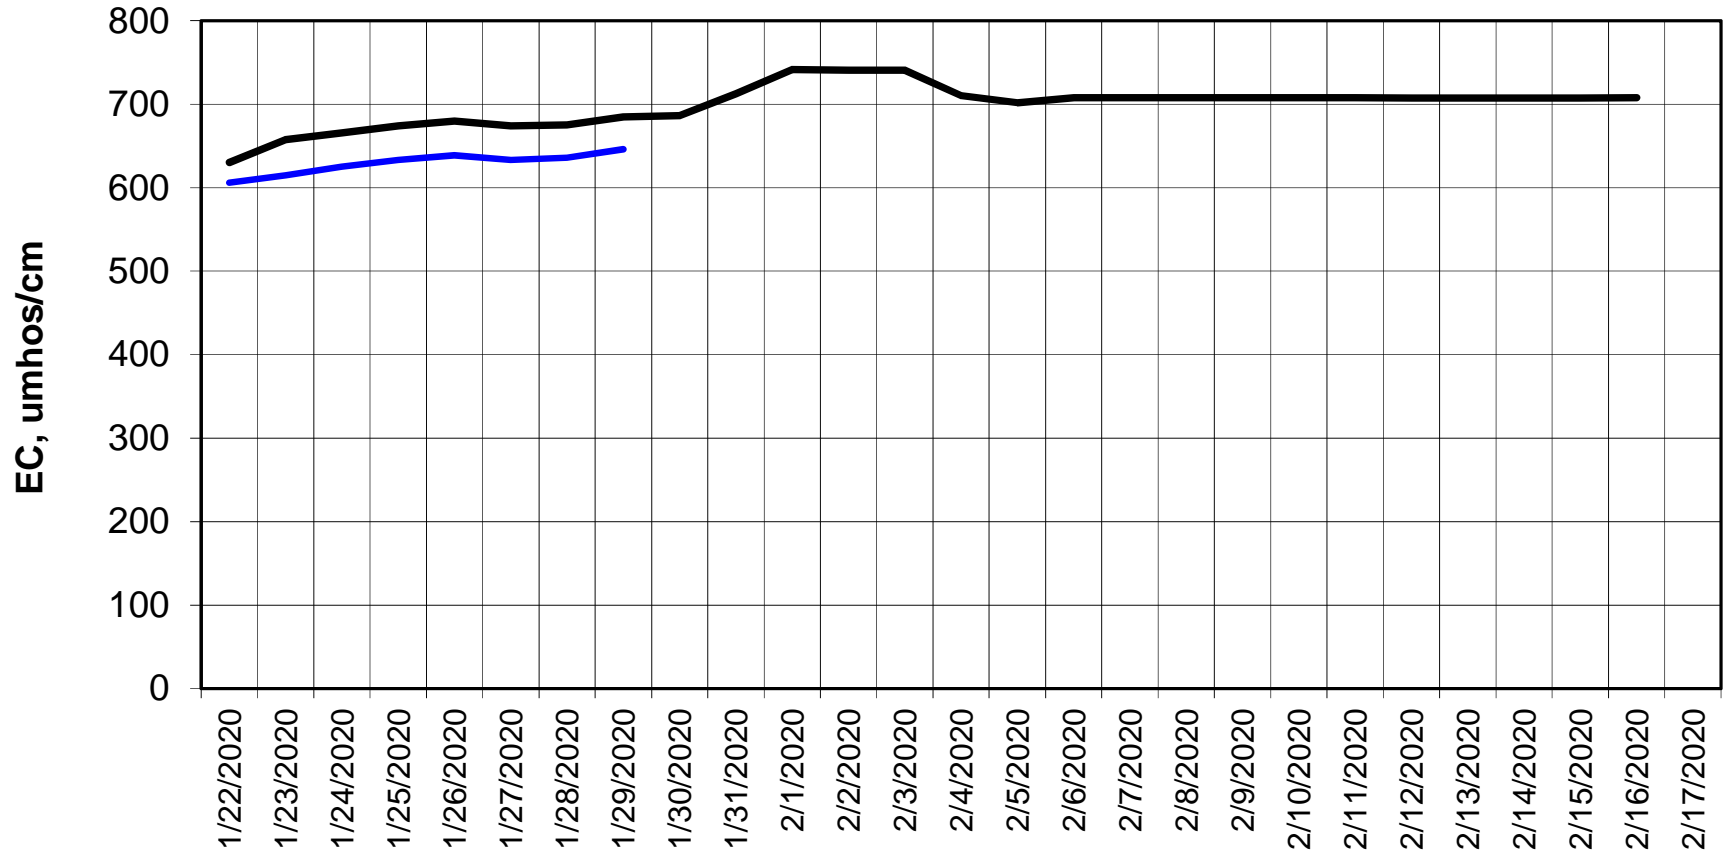

Forecasted Daily EC @ Holland Ct

Simulation Period 1/22/2020 thru 2/17/2020

Forecasted Daily EC @ Old River near Middle River

Simulation Period 1/22/2020 thru 2/17/2020

Forecasted Daily EC @ San Joaquin River at Brandt Bridge

Simulation Period 1/22/2020 thru 2/17/2020

Forecasted Daily EC @ Old River at Tracy Road

Simulation Period 1/22/2020 thru 2/17/2020

Forecasted Daily EC @ Jersey Point

Simulation Period 1/22/2020 thru 2/17/2020

Forecasted Daily EC @ Bethel

Simulation Period 1/22/2020 thru 2/17/2020