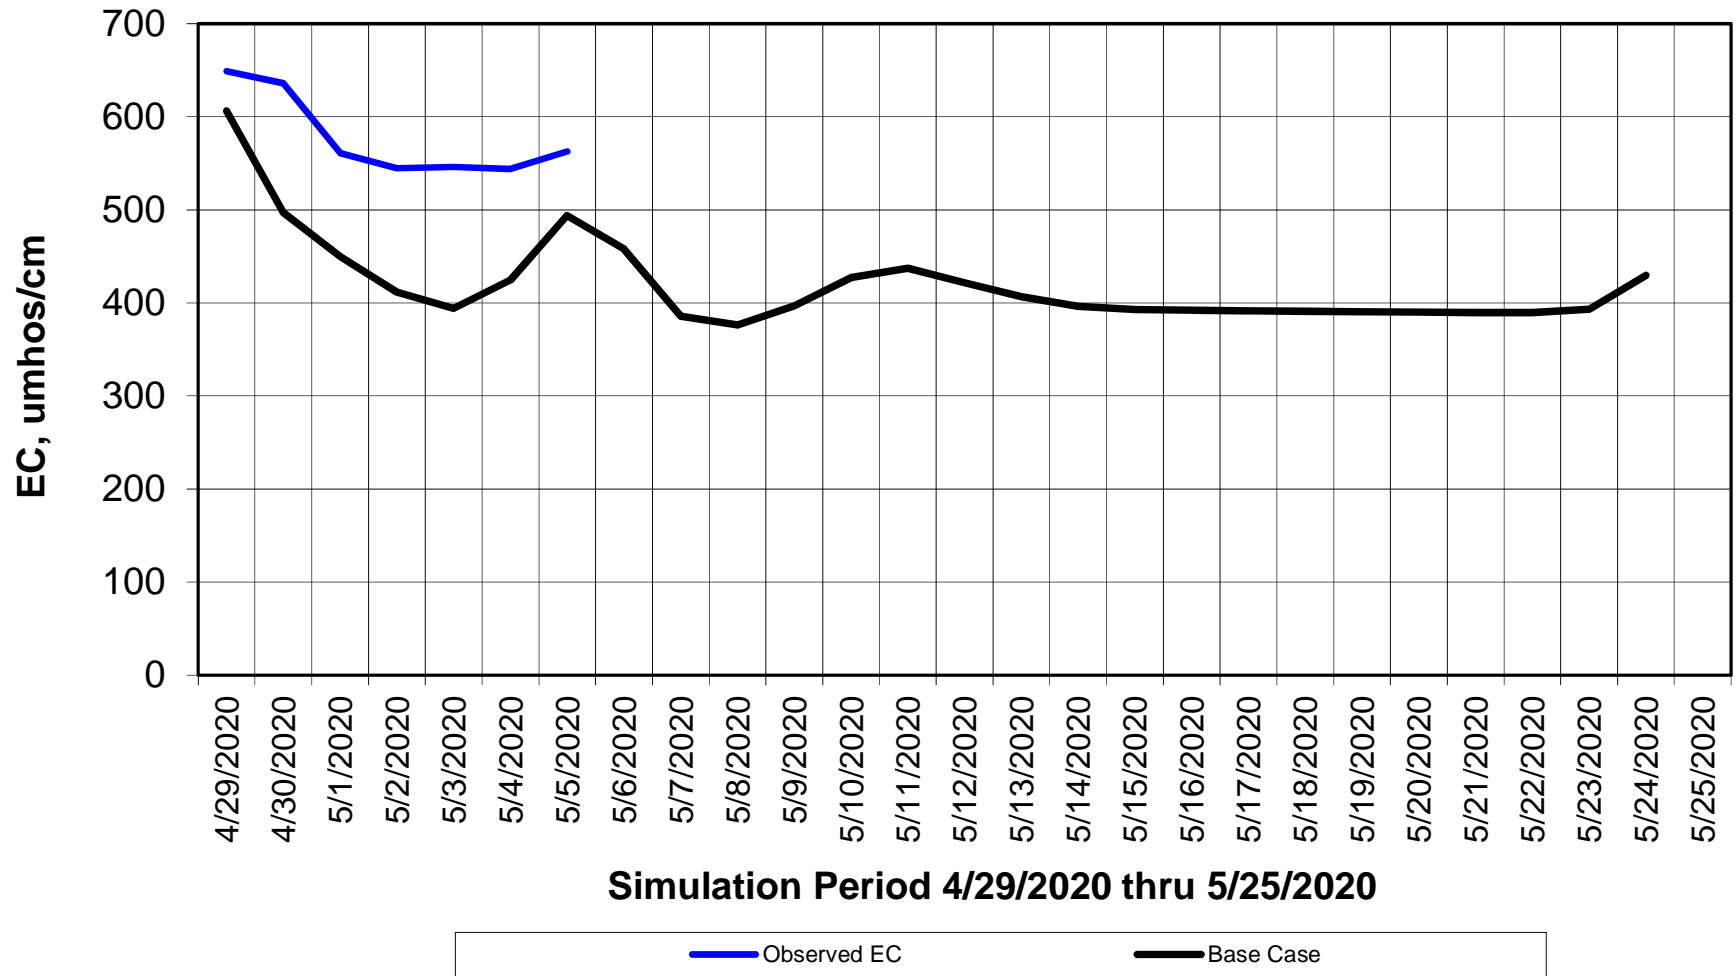

Forecasted Daily EC @ Holland Ct

Simulation Period 4/29/2020 thru 5/25/2020

Forecasted Daily EC @ Old River near Middle River

Simulation Period 4/29/2020 thru 5/25/2020

Forecasted Daily EC @ San Joaquin River at Brandt Bridge

Simulation Period 4/29/2020 thru 5/25/2020

Forecasted Daily EC @ Old River at Tracy Road

Forecasted Daily EC @ Jersey Point

Simulation Period 4/29/2020 thru 5/25/2020

Forecasted Daily EC @ Bethel

Simulation Period 4/29/2020 thru 5/25/2020