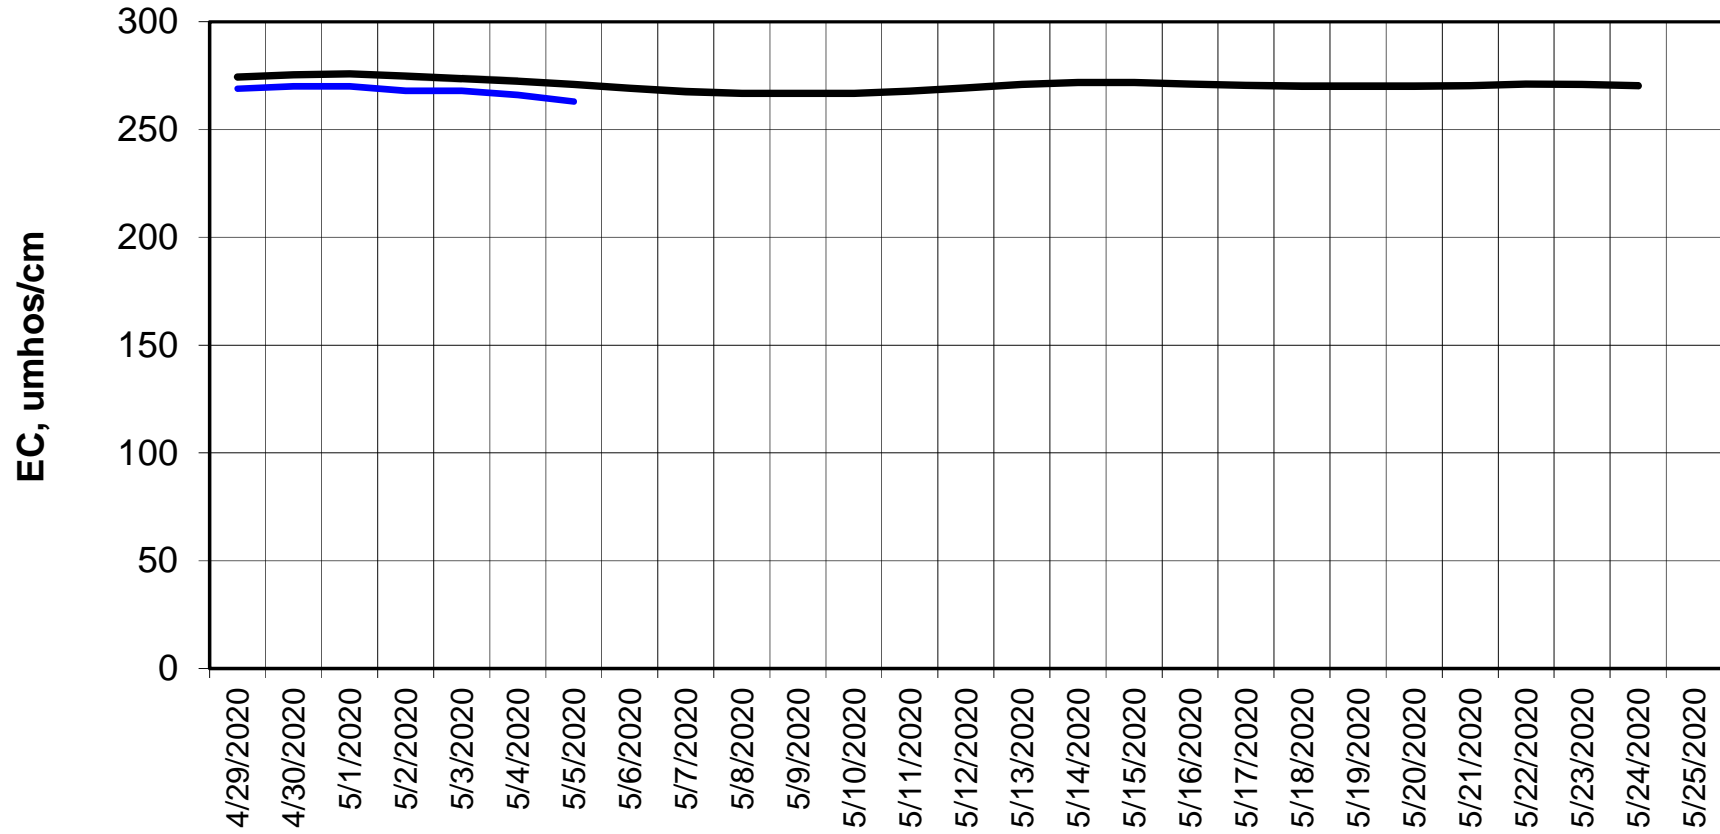

Forecasted Daily EC @ Holland Ct

Simulation Period 4/29/2020 thru 5/25/2020

Forecasted Daily EC @ Old River near Middle River

Simulation Period 4/29/2020 thru 5/25/2020

Forecasted Daily EC @ San Joaquin River at Brandt Bridge

Simulation Period 4/29/2020 thru 5/25/2020

Forecasted Daily EC @ Old River at Tracy Road

Forecasted Daily EC @ Jersey Point

Simulation Period 4/29/2020 thru 5/25/2020

Forecasted Daily EC @ Bethel

Simulation Period 4/29/2020 thru 5/25/2020