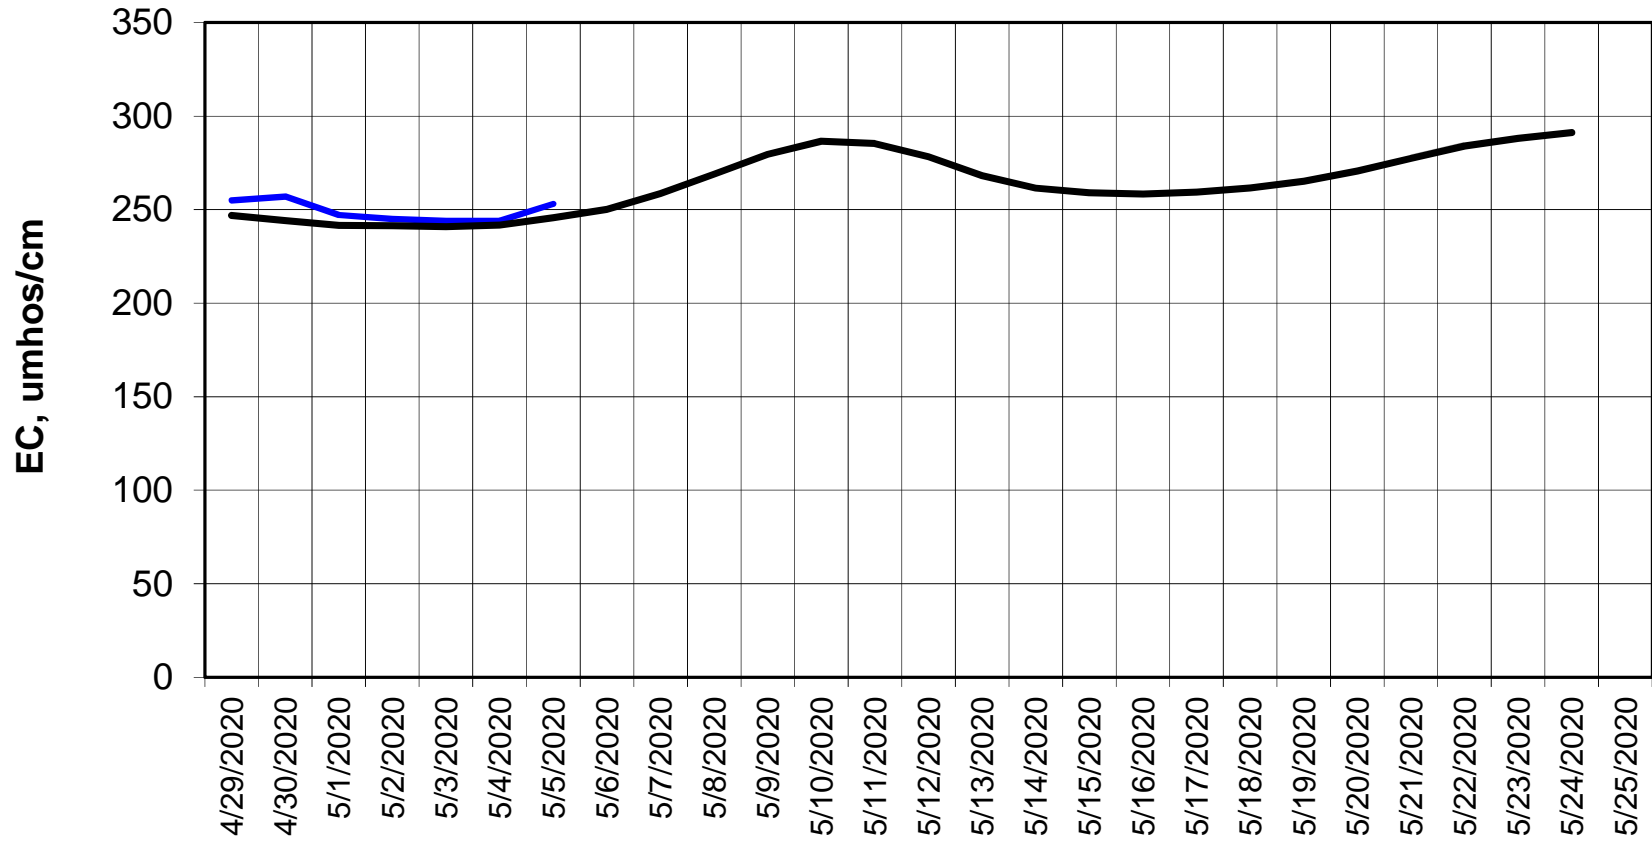

Forecasted Daily EC @ Holland Ct

Simulation Period 4/29/2020 thru 5/25/2020

Forecasted Daily EC @ Old River near Middle River

Simulation Period 4/29/2020 thru 5/25/2020

Forecasted Daily EC @ San Joaquin River at Brandt Bridge

Simulation Period 4/29/2020 thru 5/25/2020

Forecasted Daily EC @ Old River at Tracy Road

Forecasted Daily EC @ Jersey Point

Simulation Period 4/29/2020 thru 5/25/2020

Forecasted Daily EC @ Bethel

Simulation Period 4/29/2020 thru 5/25/2020