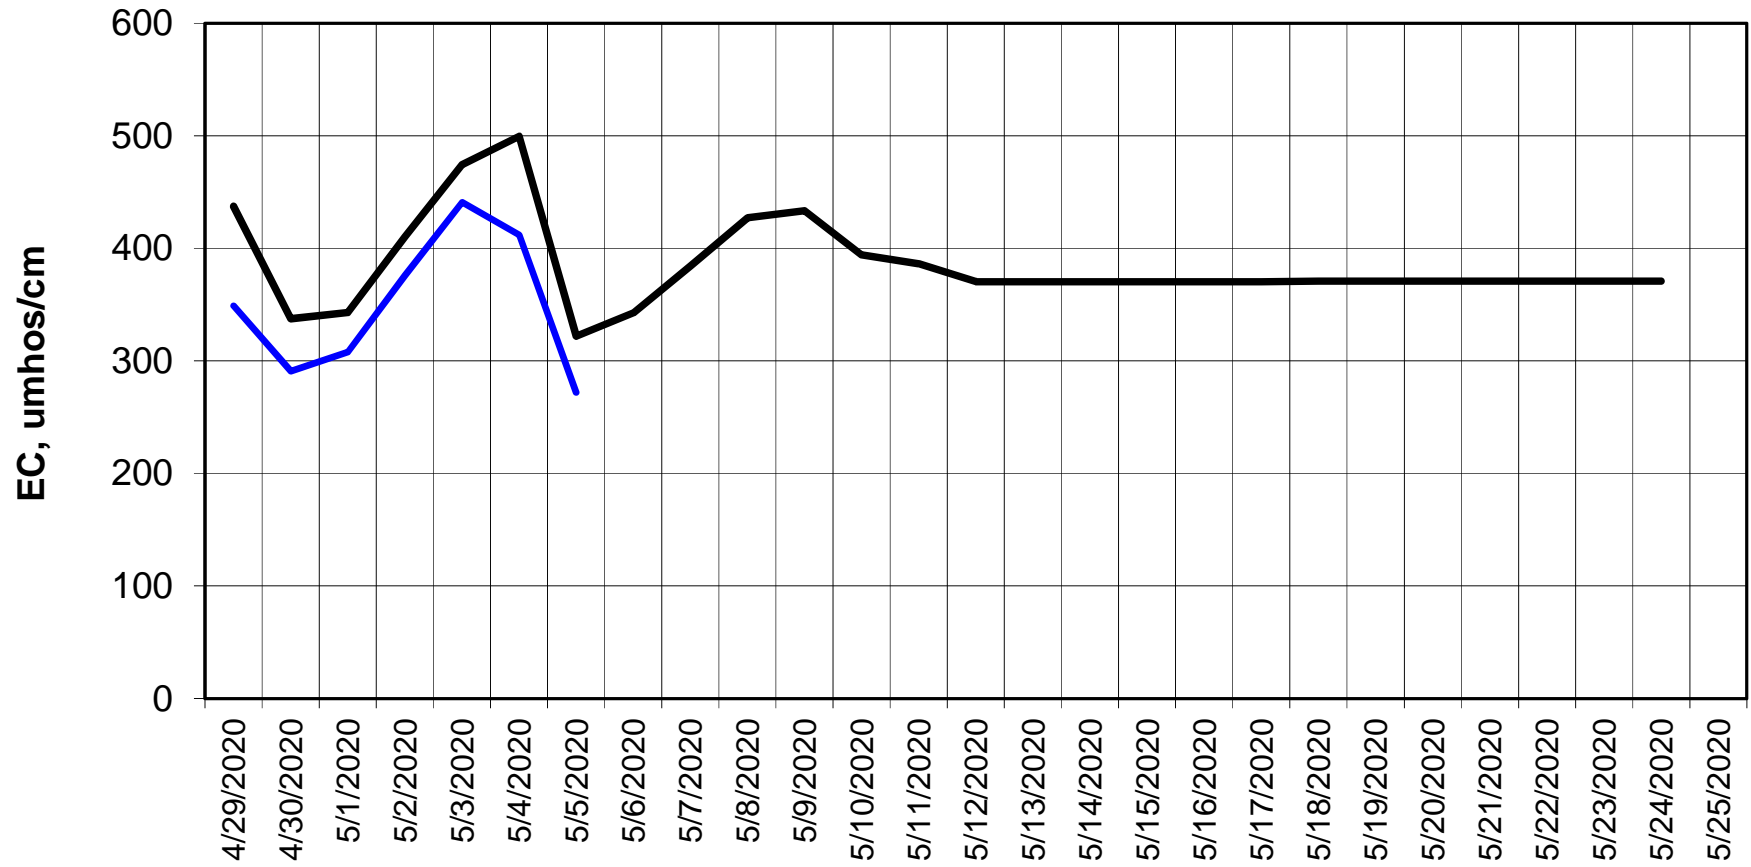

Forecasted Daily EC @ Holland Ct

Simulation Period 4/29/2020 thru 5/25/2020

Forecasted Daily EC @ Old River near Middle River

Simulation Period 4/29/2020 thru 5/25/2020

Forecasted Daily EC @ San Joaquin River at Brandt Bridge

Simulation Period 4/29/2020 thru 5/25/2020

Forecasted Daily EC @ Old River at Tracy Road

Forecasted Daily EC @ Jersey Point

Simulation Period 4/29/2020 thru 5/25/2020

Forecasted Daily EC @ Bethel

Simulation Period 4/29/2020 thru 5/25/2020