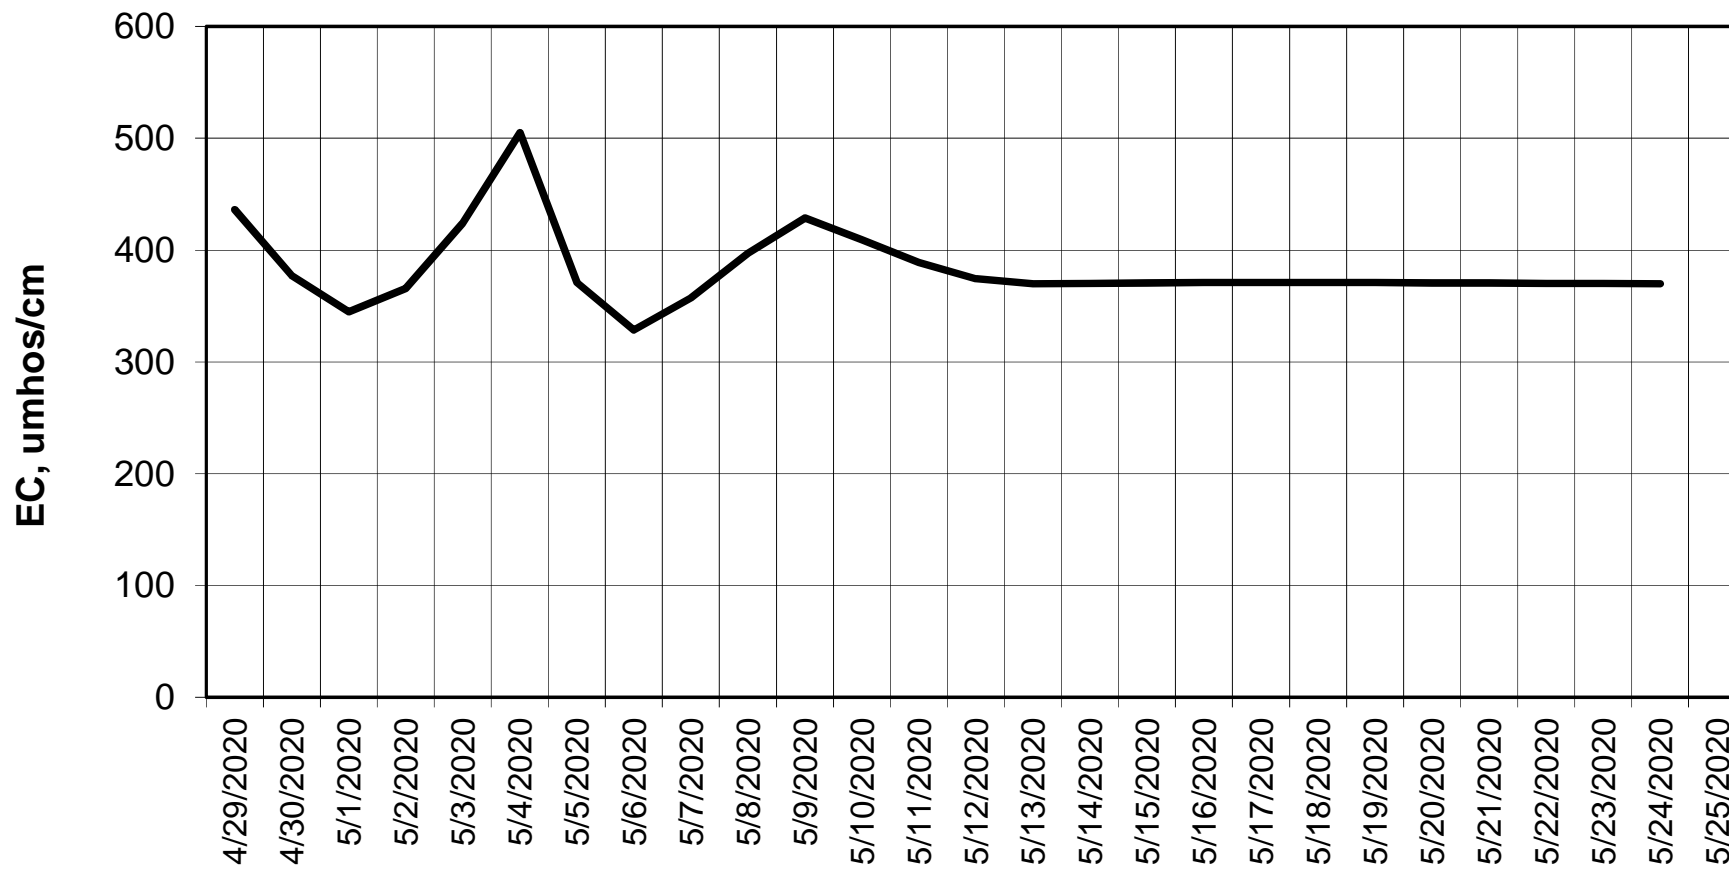

Forecasted Daily EC @ Holland Ct

Simulation Period 4/29/2020 thru 5/25/2020

Forecasted Daily EC @ Old River near Middle River

Simulation Period 4/29/2020 thru 5/25/2020

Forecasted Daily EC @ San Joaquin River at Brandt Bridge

Simulation Period 4/29/2020 thru 5/25/2020

Forecasted Daily EC @ Old River at Tracy Road

Forecasted Daily EC @ Jersey Point

Simulation Period 4/29/2020 thru 5/25/2020

Forecasted Daily EC @ Bethel

Simulation Period 4/29/2020 thru 5/25/2020