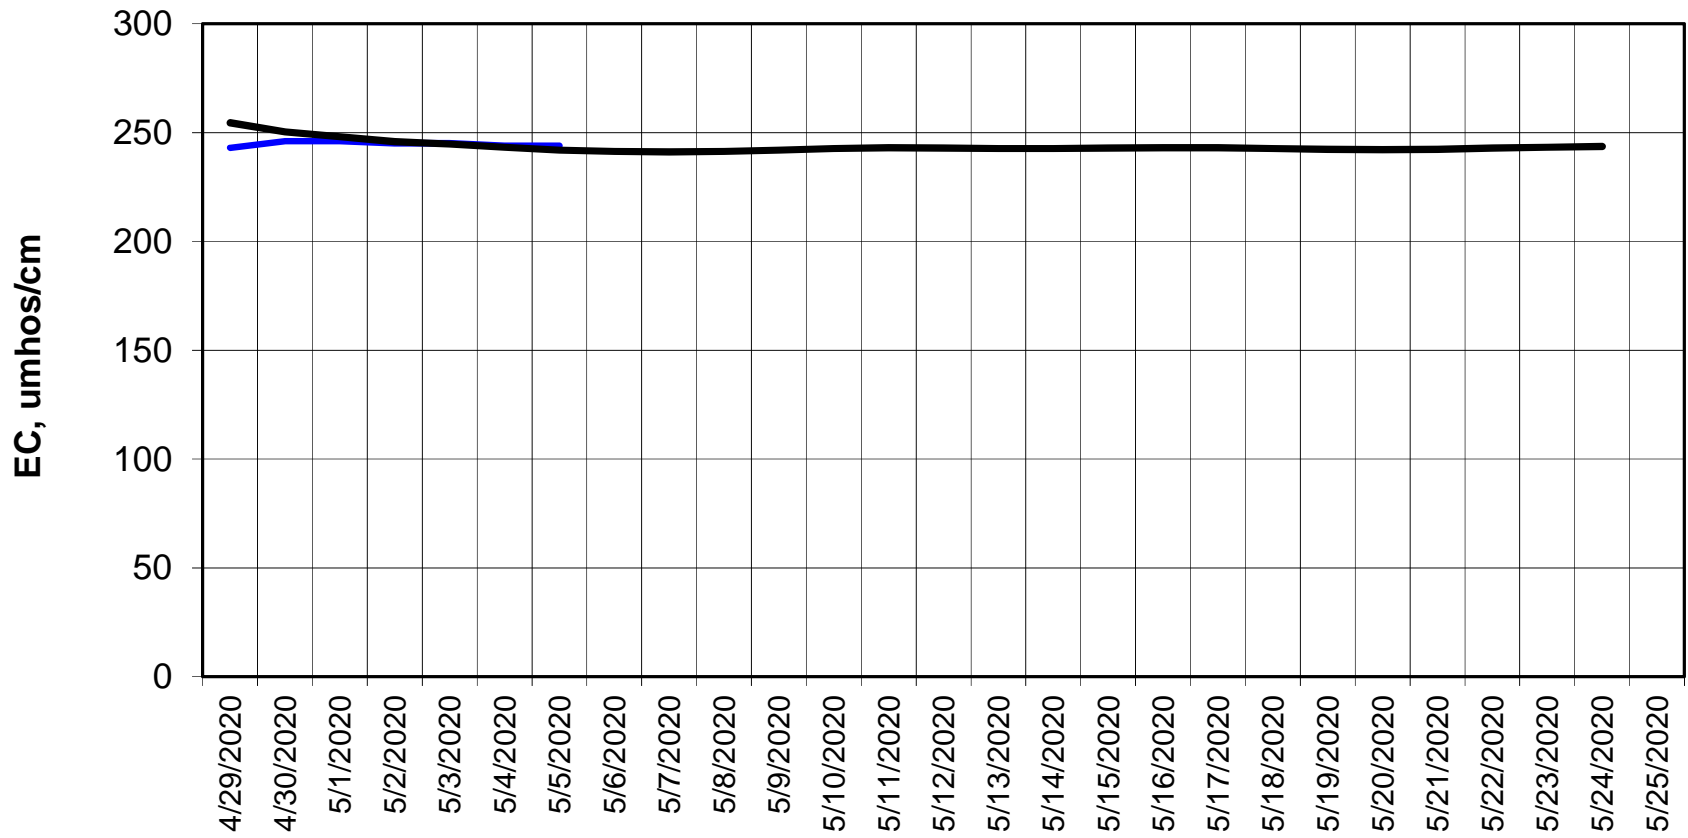

Simulation Period 4/29/2020 thru 5/25/2020

Forecasted Daily EC @ Old River at Tracy Road

Forecasted Daily EC @ Jersey Point

Simulation Period 4/29/2020 thru 5/25/2020

Forecasted Daily EC @ Bethel

Simulation Period 4/29/2020 thru 5/25/2020