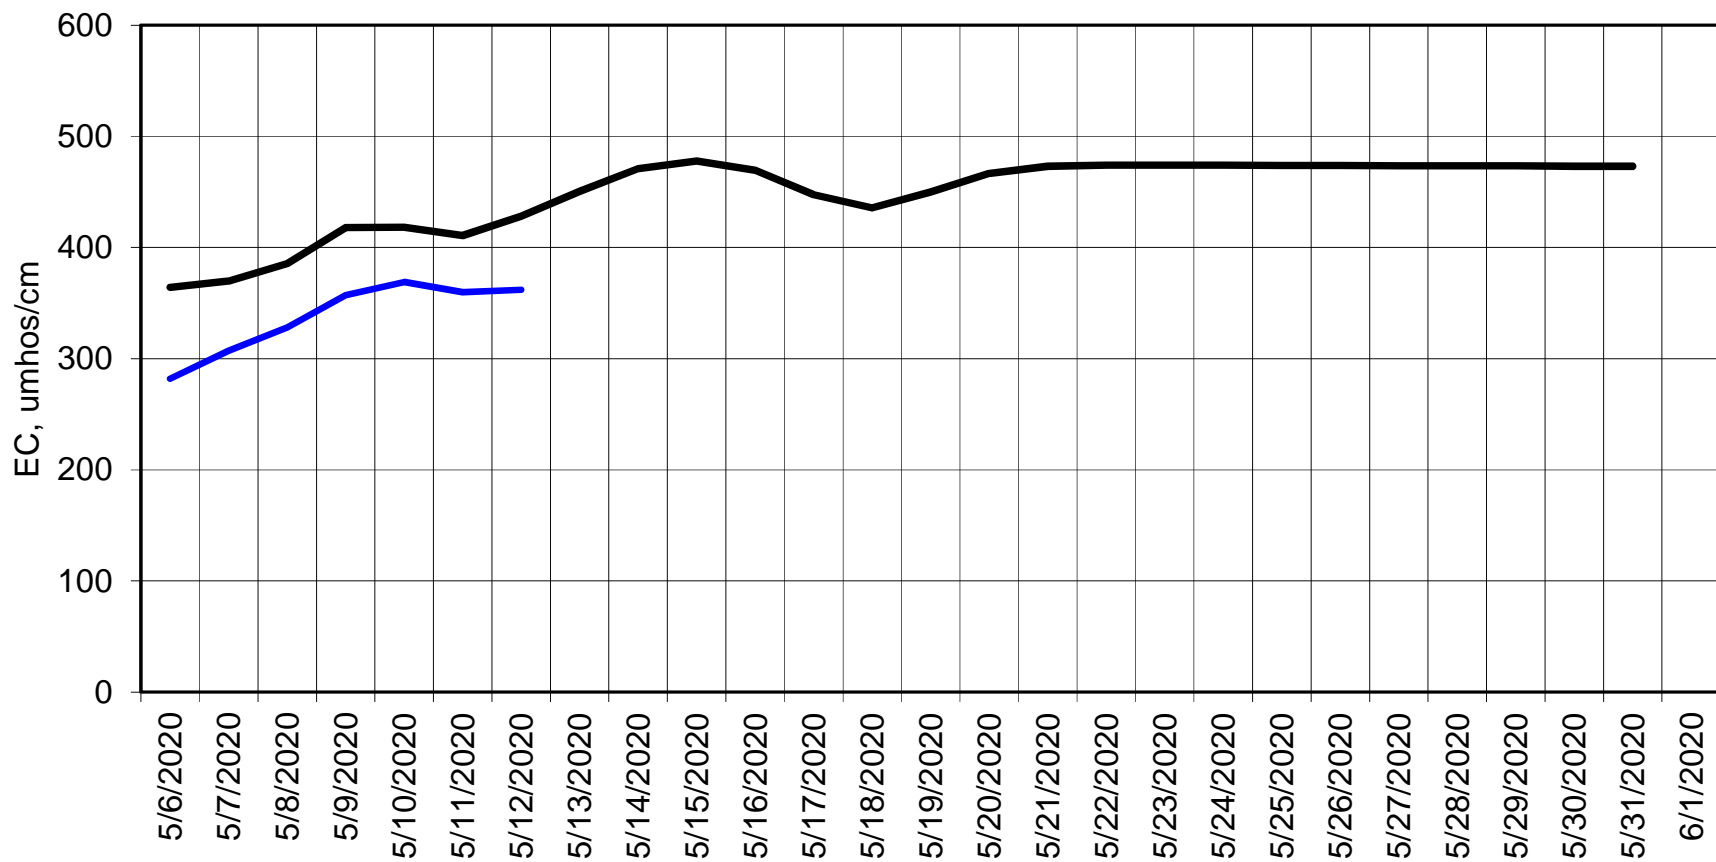

Forecasted Daily EC @ Holland Ct

Simulation Period 5/6/2020 thru 6/1/2020

Forecasted Daily EC @ Bethel

Simulation Period 5/6/2020 thru 6/1/2020

Forecasted Daily EC @ Old River near Middle River

Forecasted Daily EC @ San Joaquin River at Brandt Bridge

Simulation Period 5/6/2020 thru 6/1/2020

Forecasted Daily EC @ Old River at Tracy Road

Forecasted Daily EC @ Jersey Point