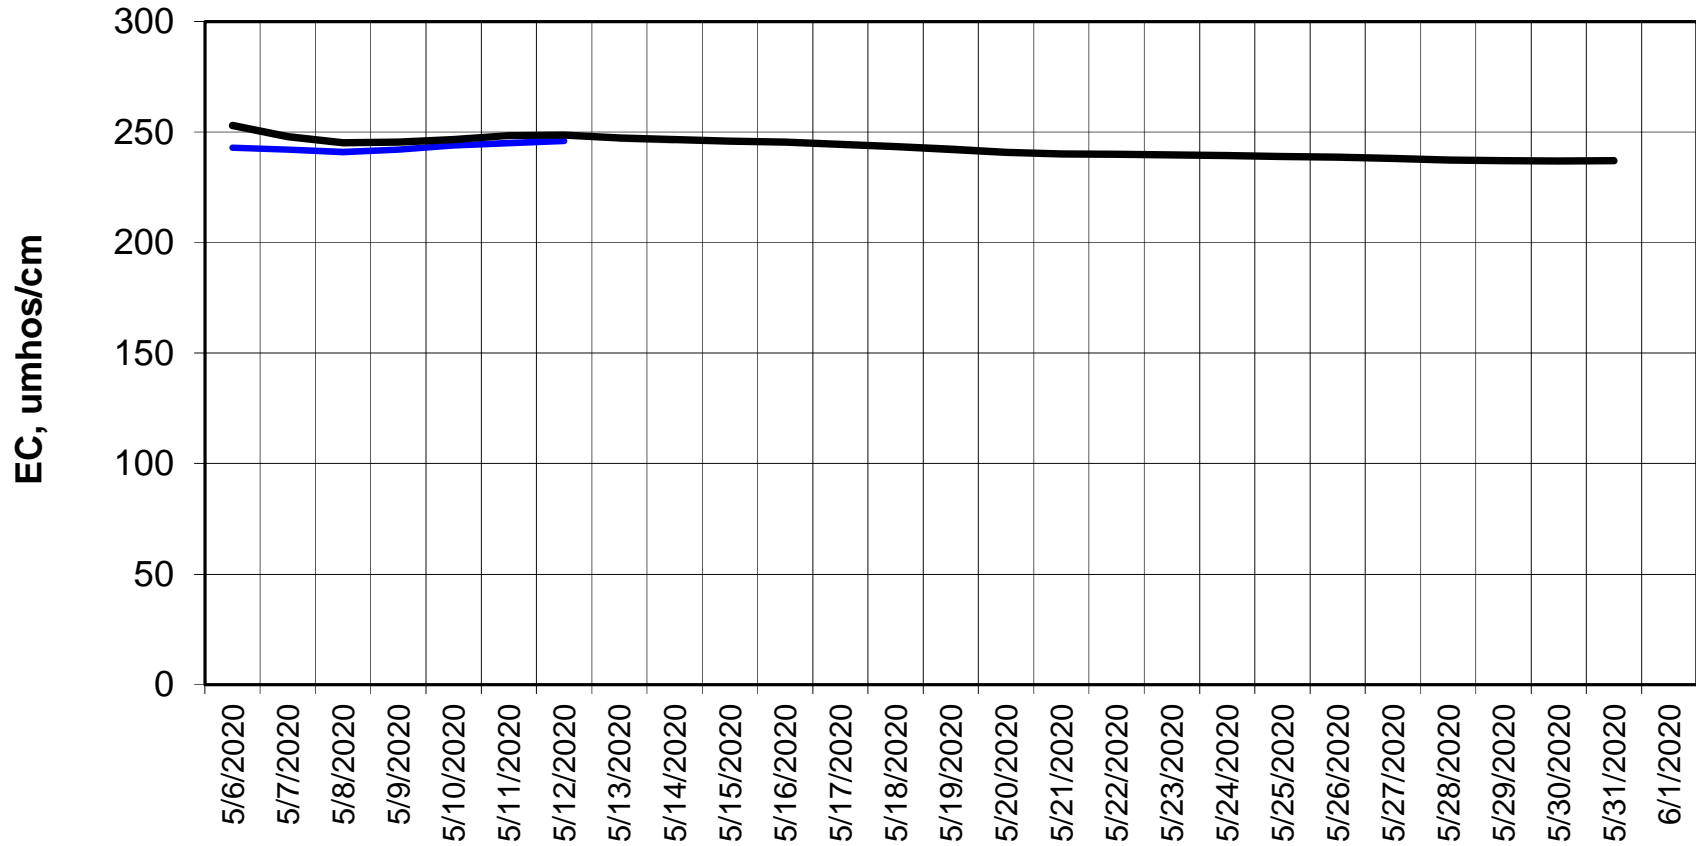

Forecasted Daily EC @ Holland Ct

Simulation Period 5/6/2020 thru 6/1/2020

Forecasted Daily EC @ Bethel

Simulation Period 5/6/2020 thru 6/1/2020

Forecasted Daily EC @ Old River near Middle River

Forecasted Daily EC @ San Joaquin River at Brandt Bridge

Simulation Period 5/6/2020 thru 6/1/2020

Forecasted Daily EC @ Old River at Tracy Road

Forecasted Daily EC @ Jersey Point