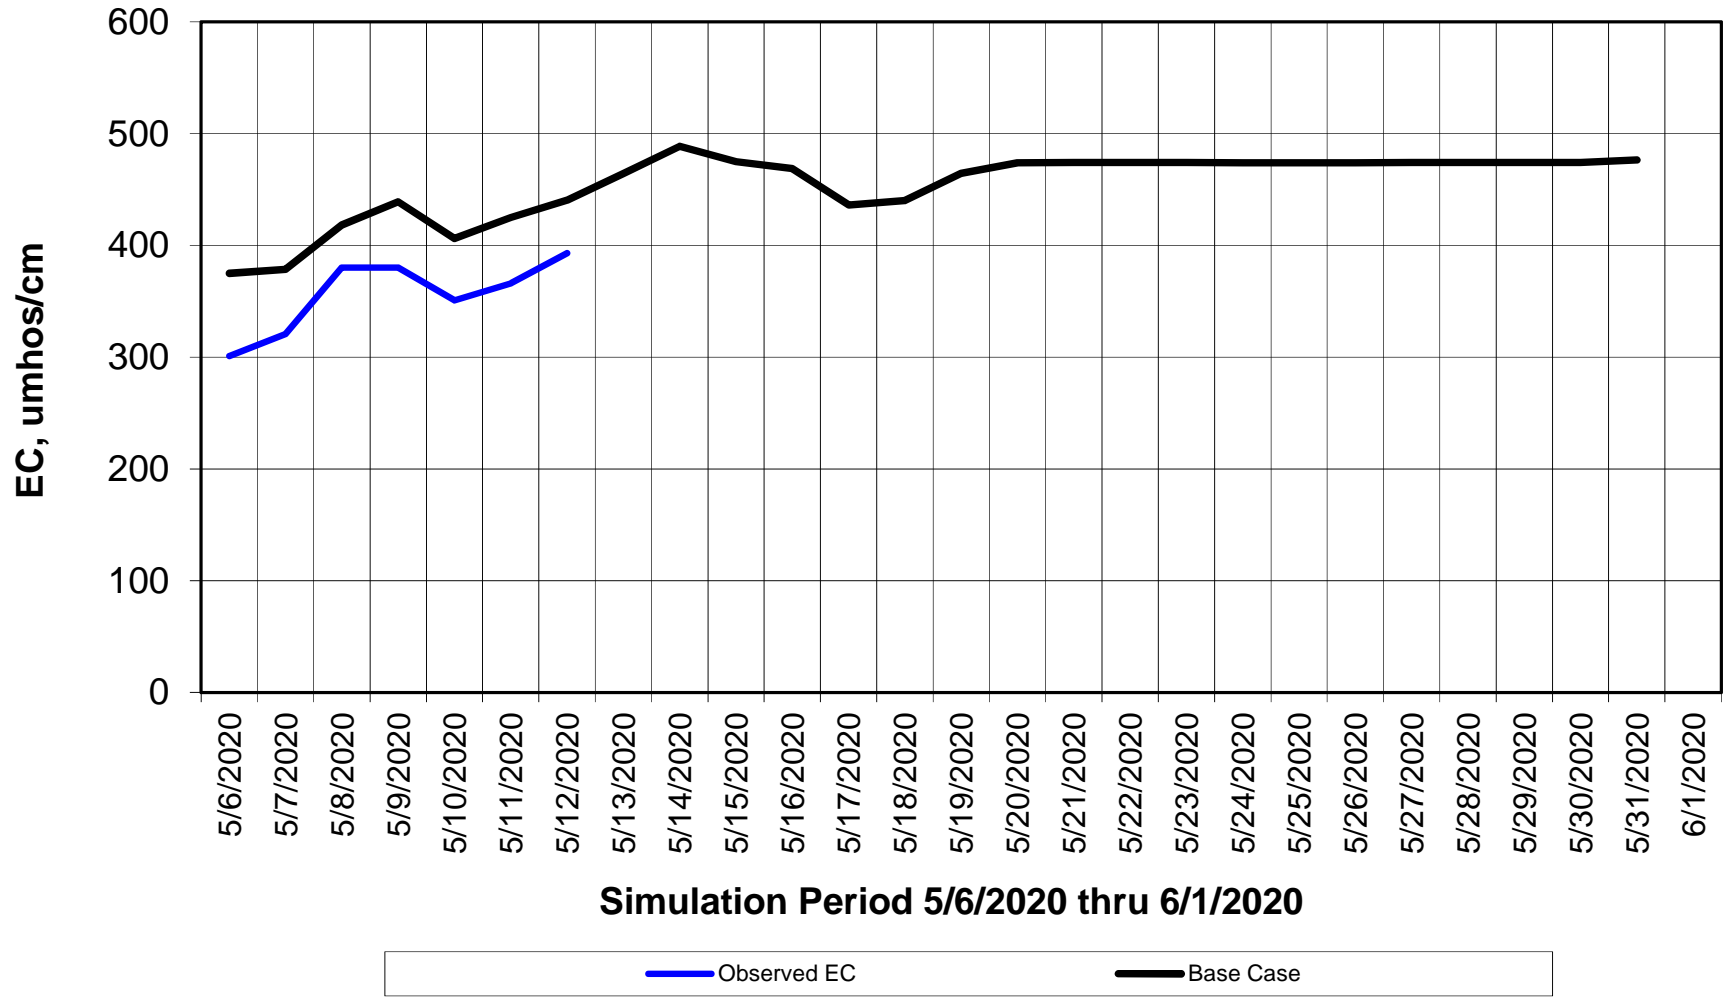

Forecasted Daily EC @ Holland Ct

Simulation Period 5/6/2020 thru 6/1/2020

Forecasted Daily EC @ Bethel

Simulation Period 5/6/2020 thru 6/1/2020

Forecasted Daily EC @ Old River near Middle River

Forecasted Daily EC @ San Joaquin River at Brandt Bridge

Simulation Period 5/6/2020 thru 6/1/2020

Forecasted Daily EC @ Old River at Tracy Road

Forecasted Daily EC @ Jersey Point