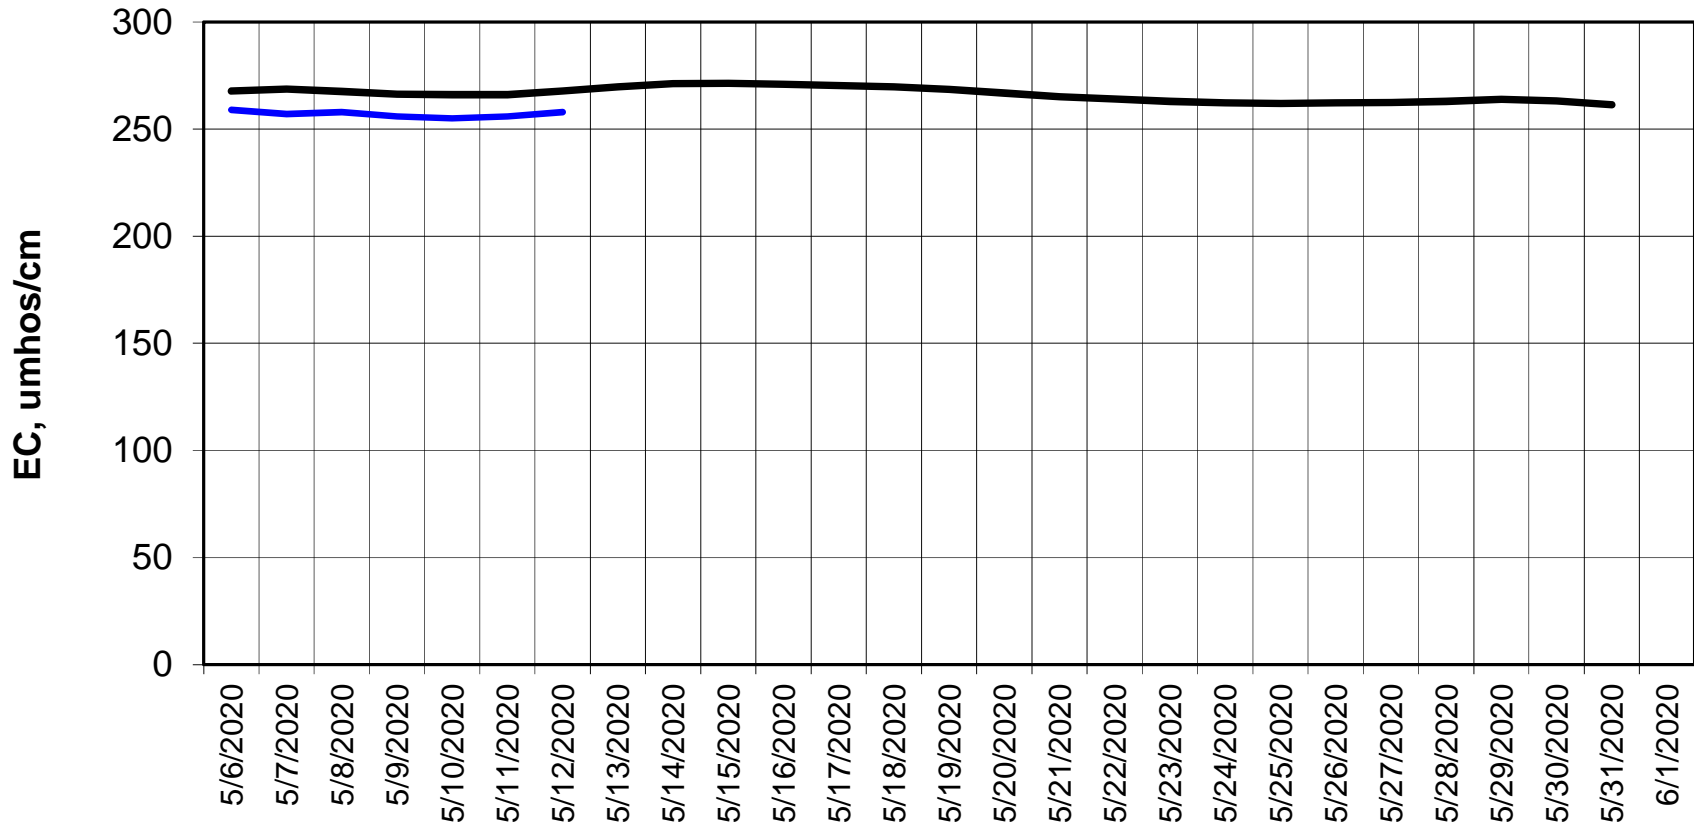

Forecasted Daily EC @ Holland Ct

Simulation Period 5/6/2020 thru 6/1/2020

Forecasted Daily EC @ Bethel

Simulation Period 5/6/2020 thru 6/1/2020

Forecasted Daily EC @ Old River near Middle River

Forecasted Daily EC @ San Joaquin River at Brandt Bridge

Simulation Period 5/6/2020 thru 6/1/2020

Forecasted Daily EC @ Old River at Tracy Road

Forecasted Daily EC @ Jersey Point