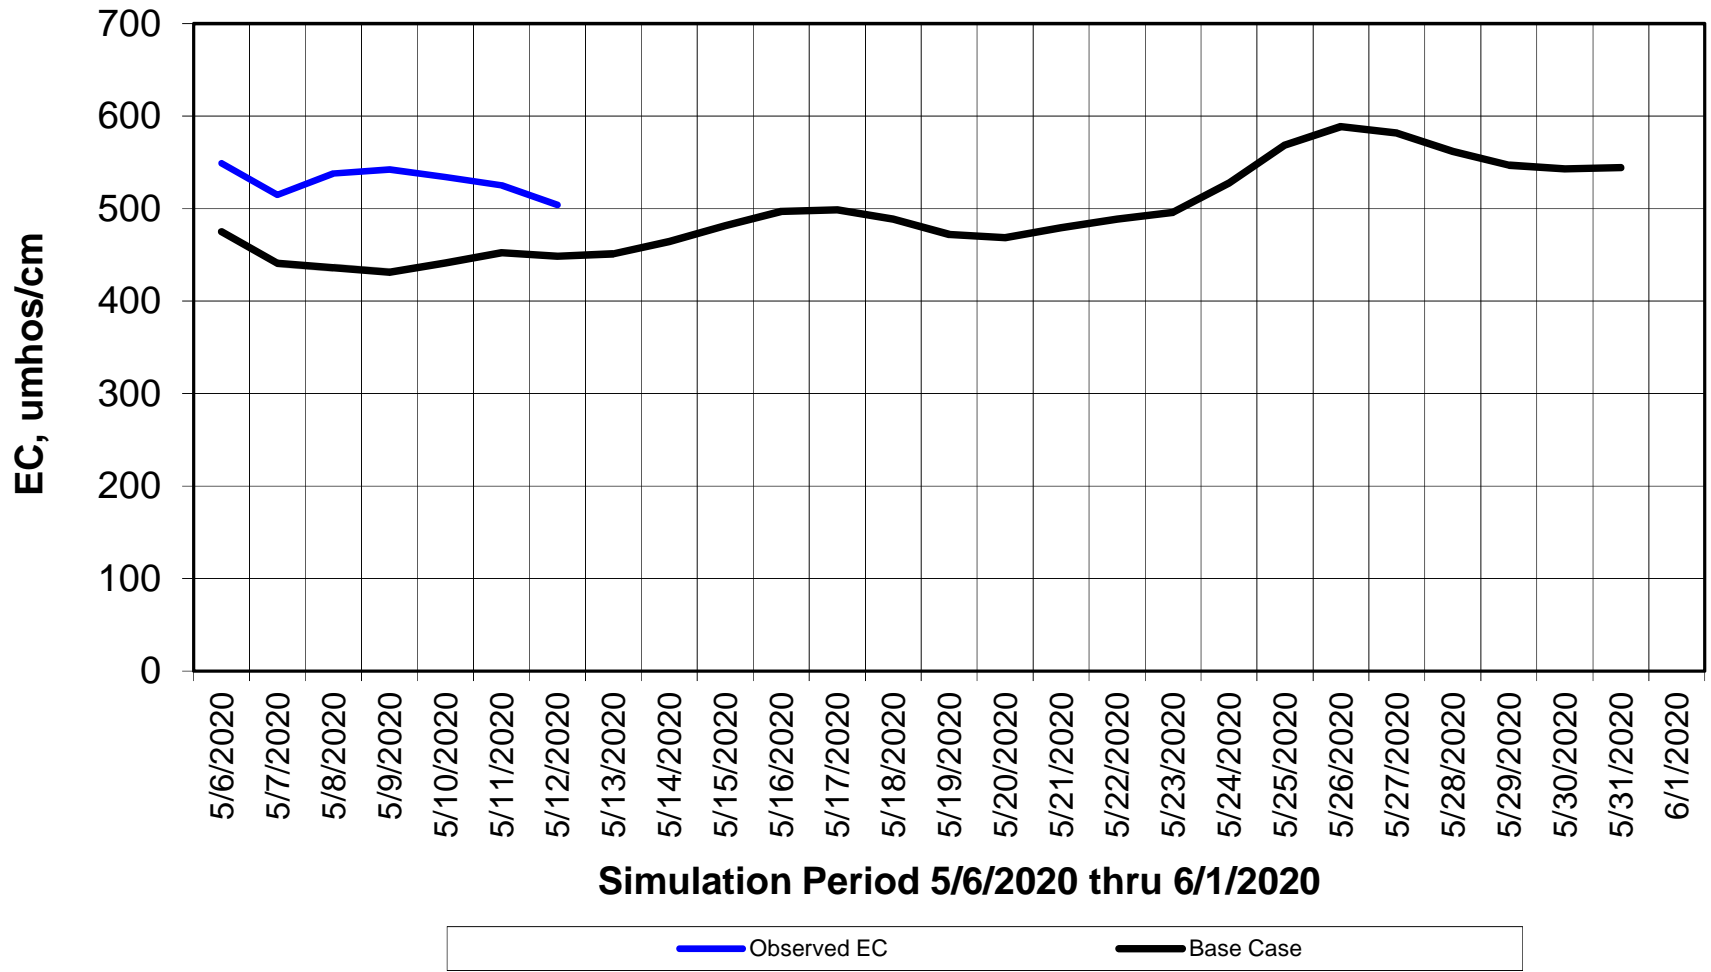

Forecasted Daily EC @ Holland Ct

Simulation Period 5/6/2020 thru 6/1/2020

Forecasted Daily EC @ Bethel

Simulation Period 5/6/2020 thru 6/1/2020

Forecasted Daily EC @ Old River near Middle River

Forecasted Daily EC @ San Joaquin River at Brandt Bridge

Simulation Period 5/6/2020 thru 6/1/2020

Forecasted Daily EC @ Old River at Tracy Road

Forecasted Daily EC @ Jersey Point