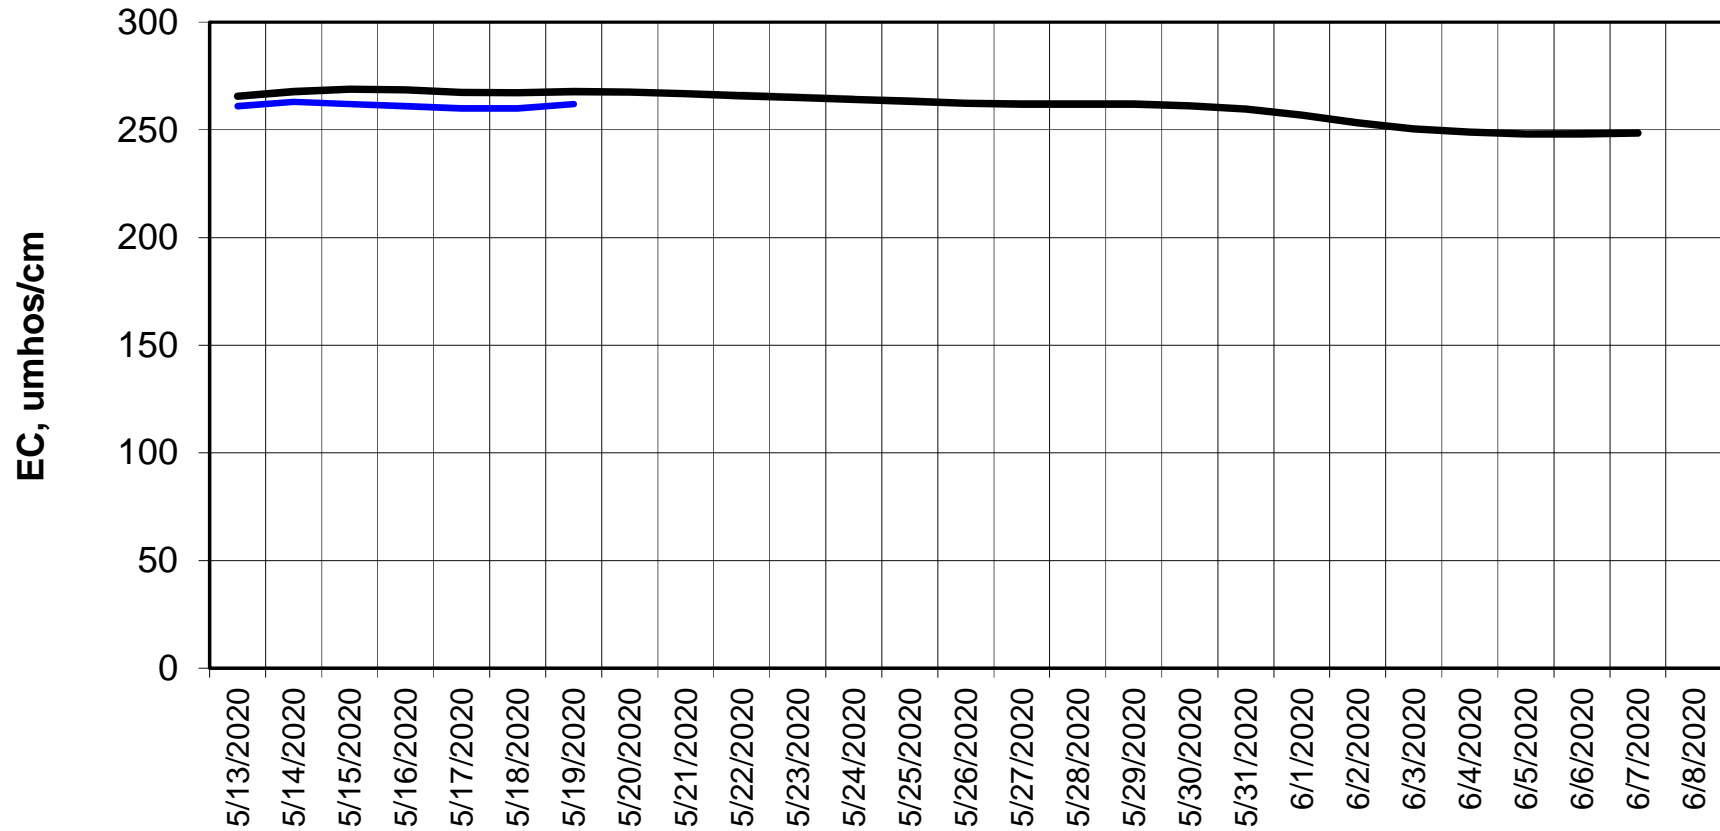

Forecasted Daily EC @ Holland Ct

Simulation Period 5/13/2020 thru 6/8/2020

Forecasted Daily EC @ Bethel

Simulation Period 5/13/2020 thru 6/8/2020

Forecasted Daily EC @ Old River near Middle River

Simulation Period 5/13/2020 thru 6/8/2020

Forecasted Daily EC @ San Joaquin River at Brandt Bridge

Simulation Period 5/13/2020 thru 6/8/2020

Forecasted Daily EC @ Old River at Tracy Road

Simulation Period 5/13/2020 thru 6/8/2020

Forecasted Daily EC @ Jersey Point

Simulation Period 5/13/2020 thru 6/8/2020