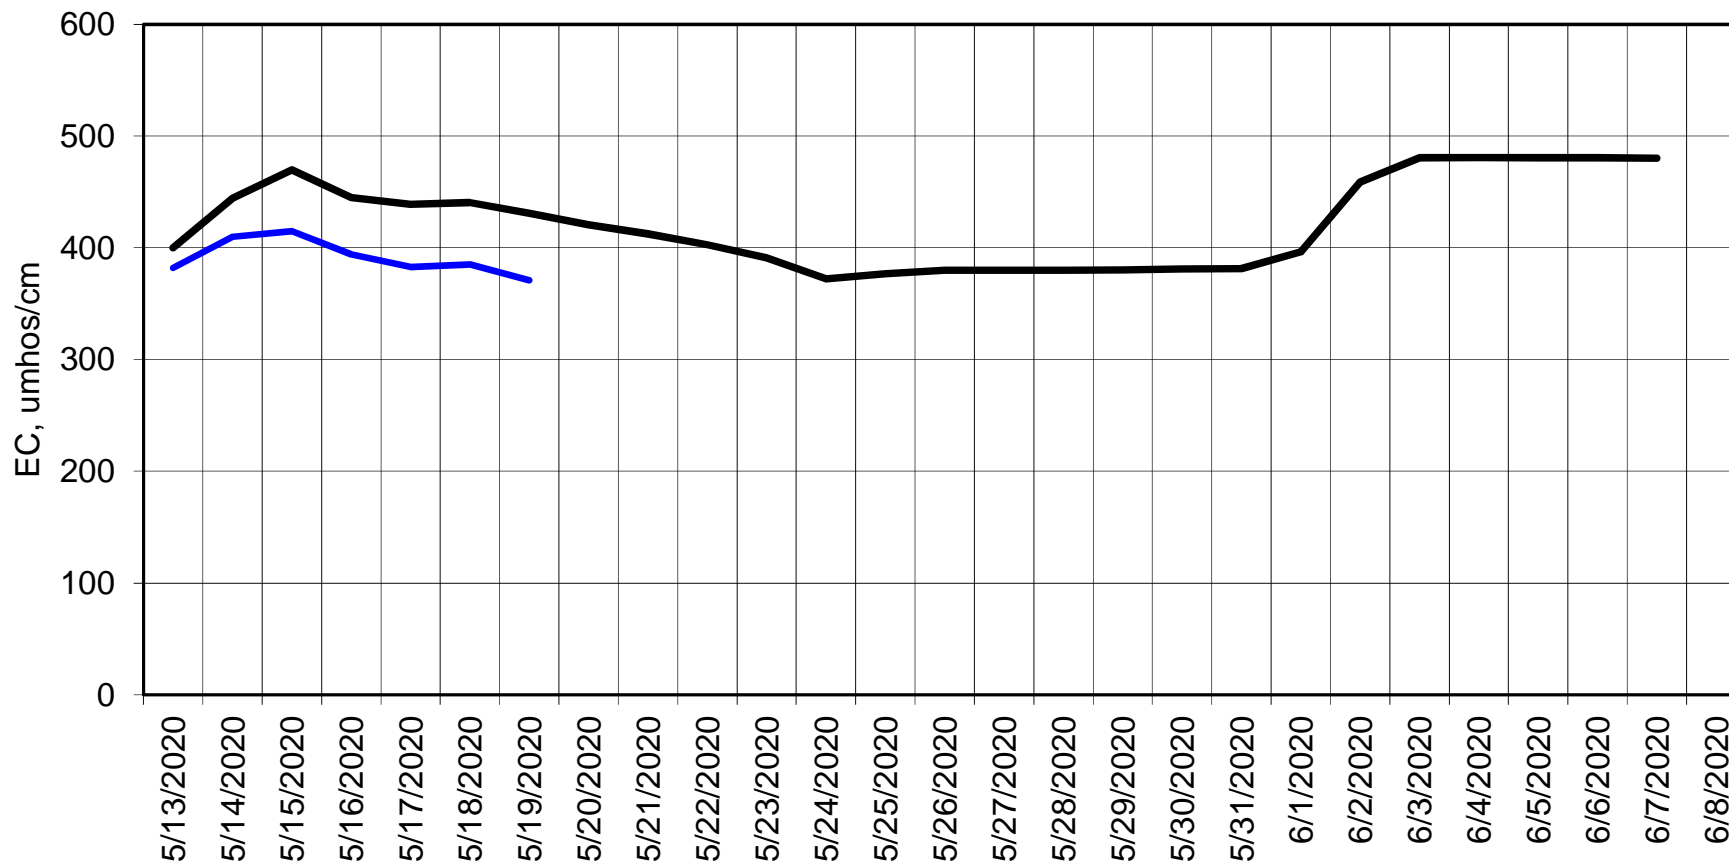

Forecasted Daily EC @ Holland Ct

Simulation Period 5/13/2020 thru 6/8/2020

Forecasted Daily EC @ Bethel

Simulation Period 5/13/2020 thru 6/8/2020

Forecasted Daily EC @ Old River near Middle River

Simulation Period 5/13/2020 thru 6/8/2020

Forecasted Daily EC @ San Joaquin River at Brandt Bridge

Simulation Period 5/13/2020 thru 6/8/2020

Forecasted Daily EC @ Old River at Tracy Road

Simulation Period 5/13/2020 thru 6/8/2020

Forecasted Daily EC @ Jersey Point

Simulation Period 5/13/2020 thru 6/8/2020