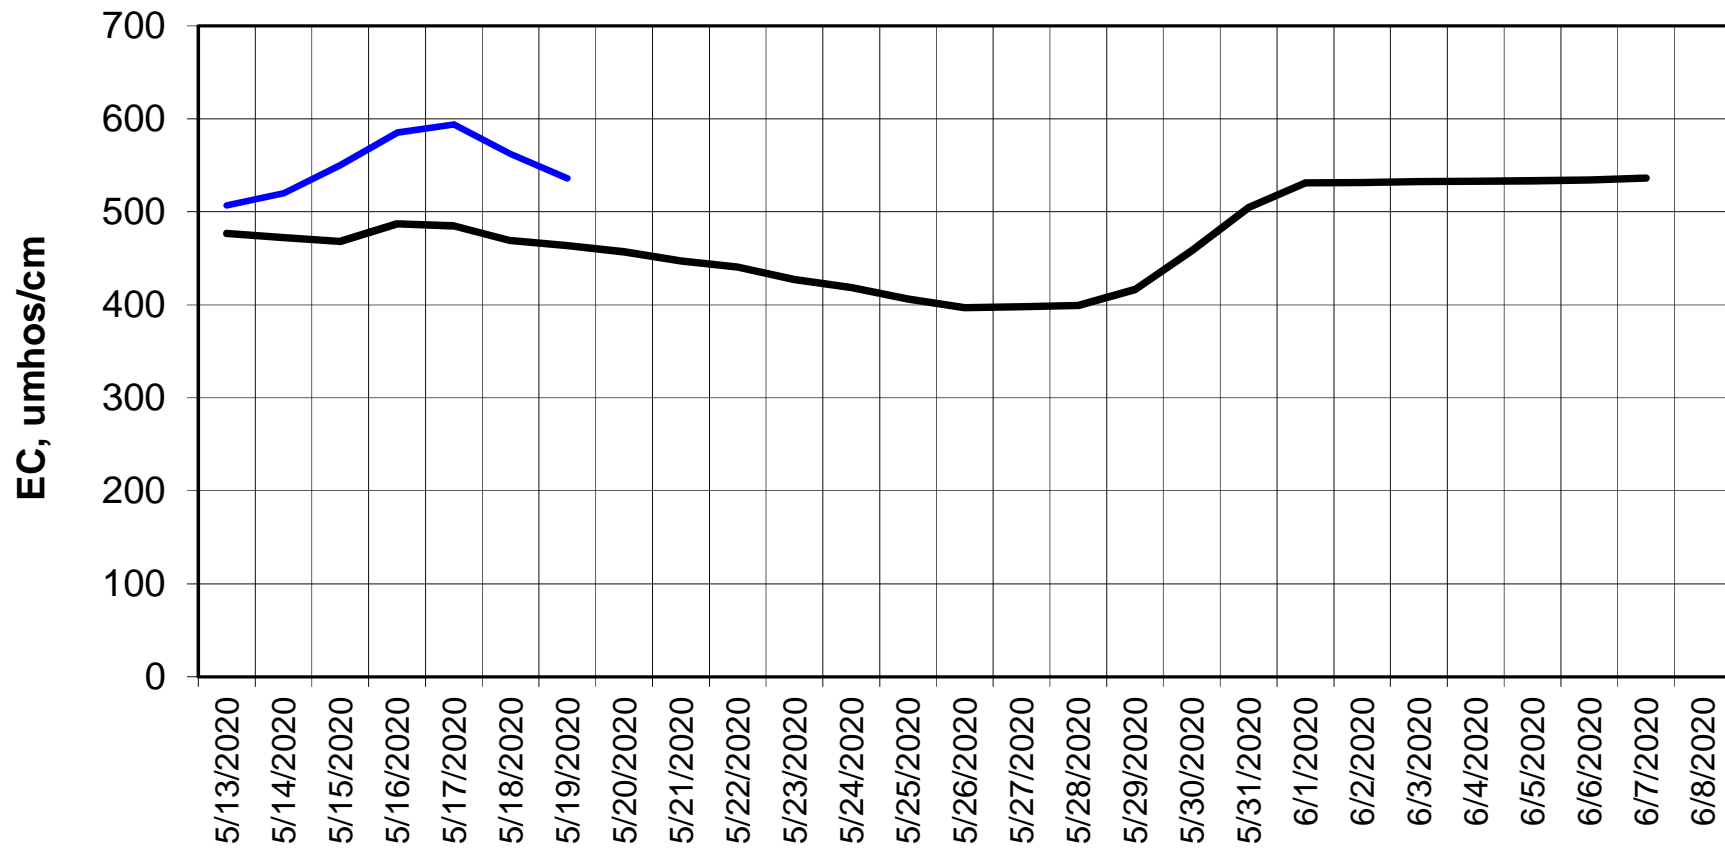

Forecasted Daily EC @ Holland Ct

Simulation Period 5/13/2020 thru 6/8/2020

Forecasted Daily EC @ Bethel

Simulation Period 5/13/2020 thru 6/8/2020

Forecasted Daily EC @ Old River near Middle River

Simulation Period 5/13/2020 thru 6/8/2020

Forecasted Daily EC @ San Joaquin River at Brandt Bridge

Simulation Period 5/13/2020 thru 6/8/2020

Forecasted Daily EC @ Old River at Tracy Road

Simulation Period 5/13/2020 thru 6/8/2020

Forecasted Daily EC @ Jersey Point

Simulation Period 5/13/2020 thru 6/8/2020