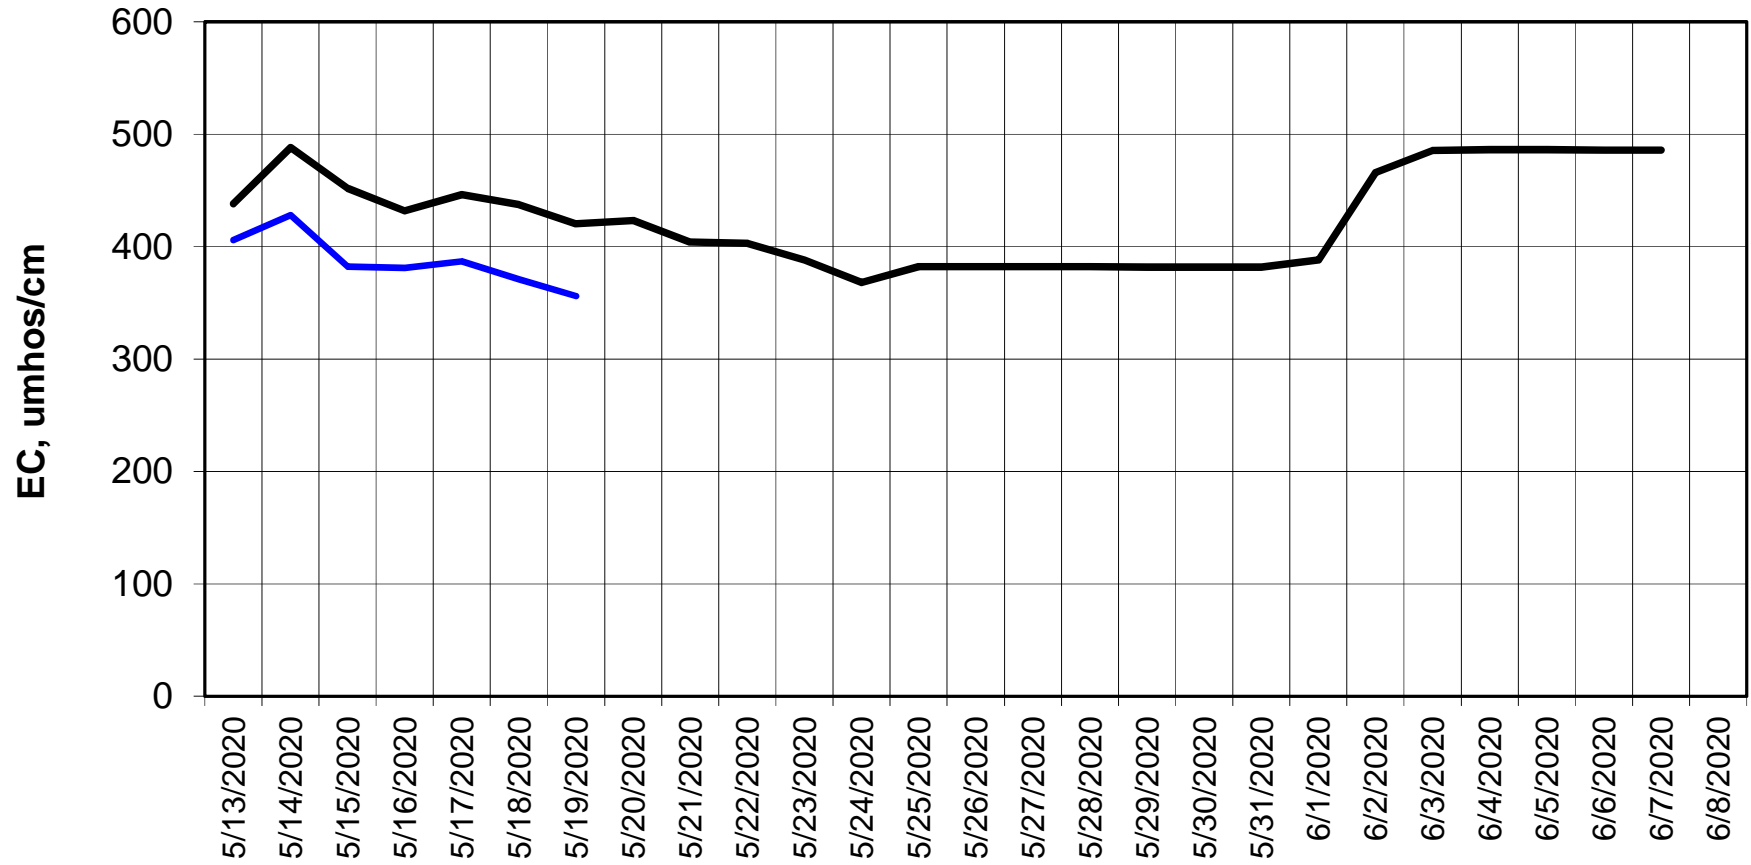

Forecasted Daily EC @ Holland Ct

Simulation Period 5/13/2020 thru 6/8/2020

Forecasted Daily EC @ Bethel

Simulation Period 5/13/2020 thru 6/8/2020

Forecasted Daily EC @ Old River near Middle River

Simulation Period 5/13/2020 thru 6/8/2020

Forecasted Daily EC @ San Joaquin River at Brandt Bridge

Simulation Period 5/13/2020 thru 6/8/2020

Forecasted Daily EC @ Old River at Tracy Road

Simulation Period 5/13/2020 thru 6/8/2020

Forecasted Daily EC @ Jersey Point

Simulation Period 5/13/2020 thru 6/8/2020