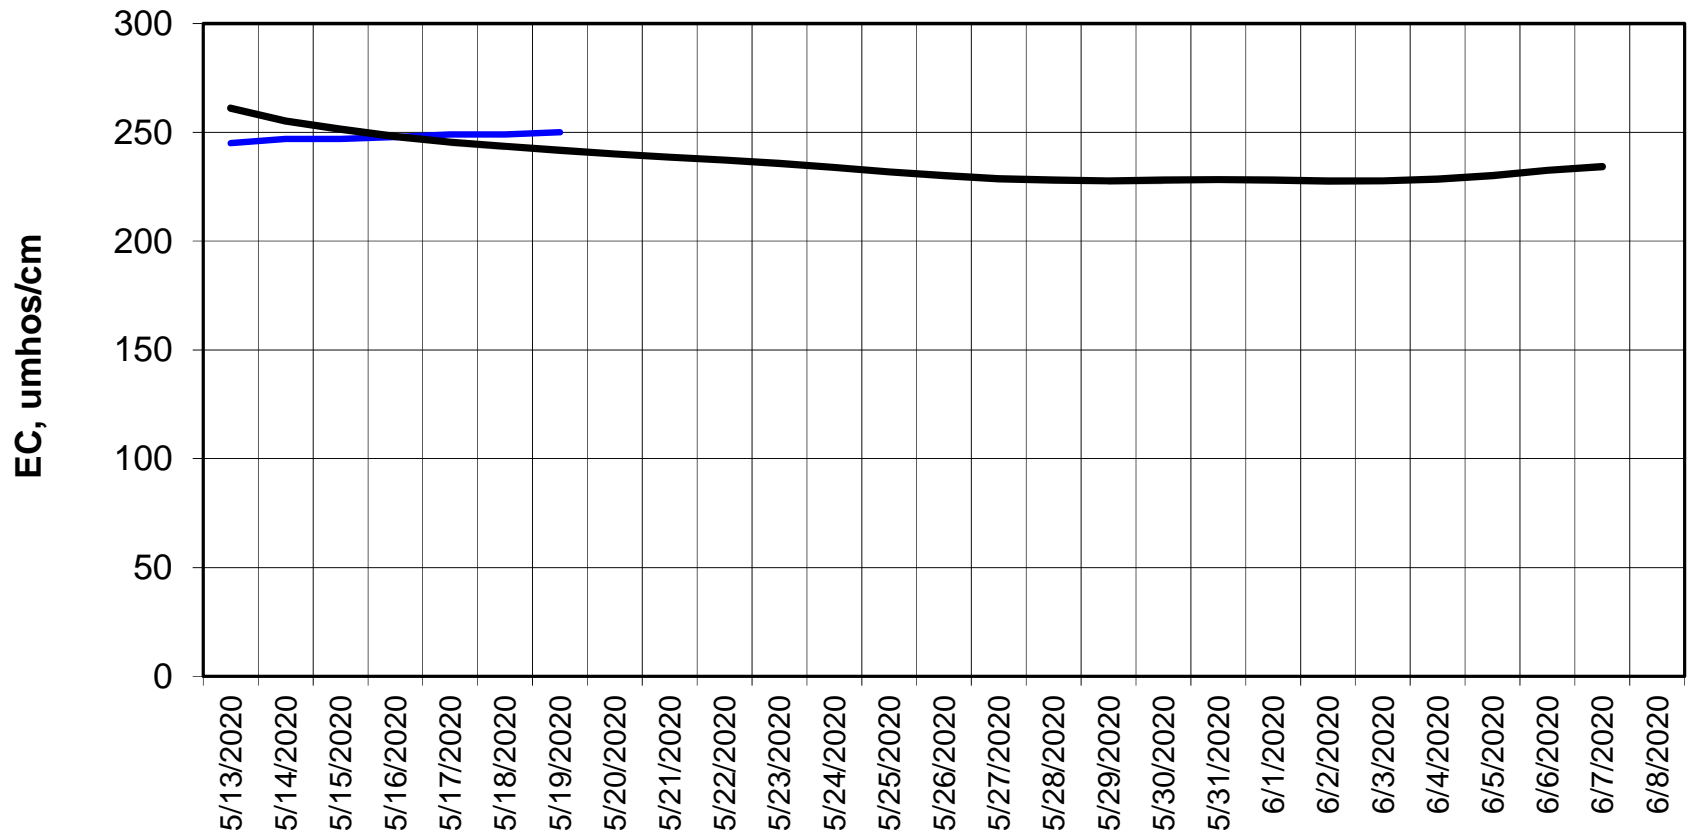

Forecasted Daily EC @ Holland Ct

Simulation Period 5/13/2020 thru 6/8/2020

Forecasted Daily EC @ Bethel

Simulation Period 5/13/2020 thru 6/8/2020

Forecasted Daily EC @ Old River near Middle River

Simulation Period 5/13/2020 thru 6/8/2020

Forecasted Daily EC @ San Joaquin River at Brandt Bridge

Simulation Period 5/13/2020 thru 6/8/2020

Forecasted Daily EC @ Old River at Tracy Road

Simulation Period 5/13/2020 thru 6/8/2020

Forecasted Daily EC @ Jersey Point

Simulation Period 5/13/2020 thru 6/8/2020