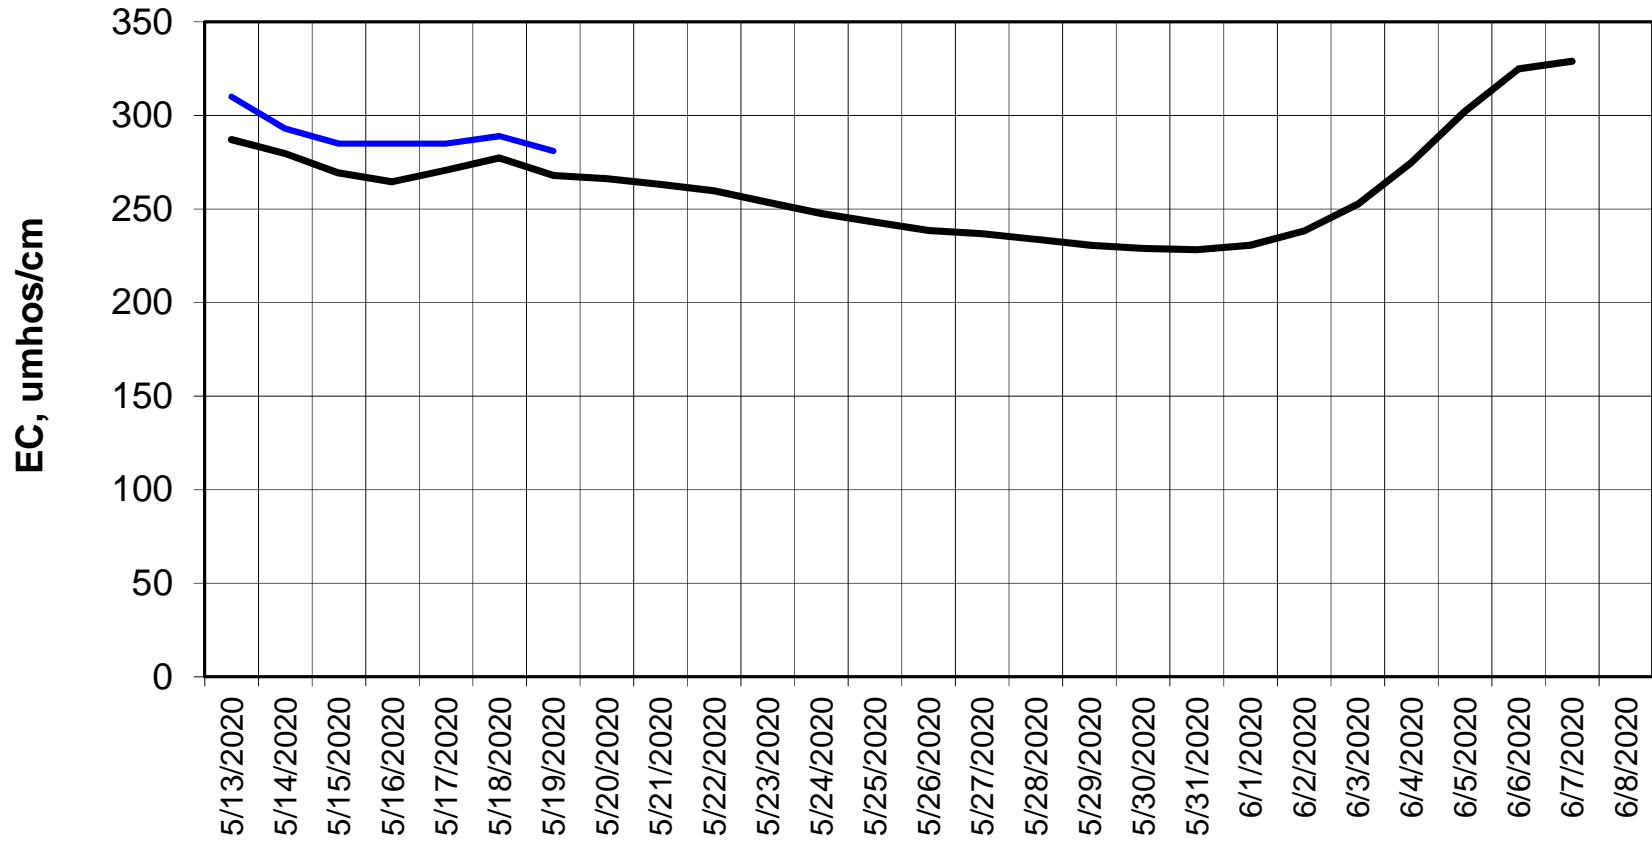

Forecasted Daily EC @ San Joaquin River at Brandt Bridge

Simulation Period 5/13/2020 thru 6/8/2020

Forecasted Daily EC @ Old River at Tracy Road

Simulation Period 5/13/2020 thru 6/8/2020

Forecasted Daily EC @ Jersey Point

Simulation Period 5/13/2020 thru 6/8/2020