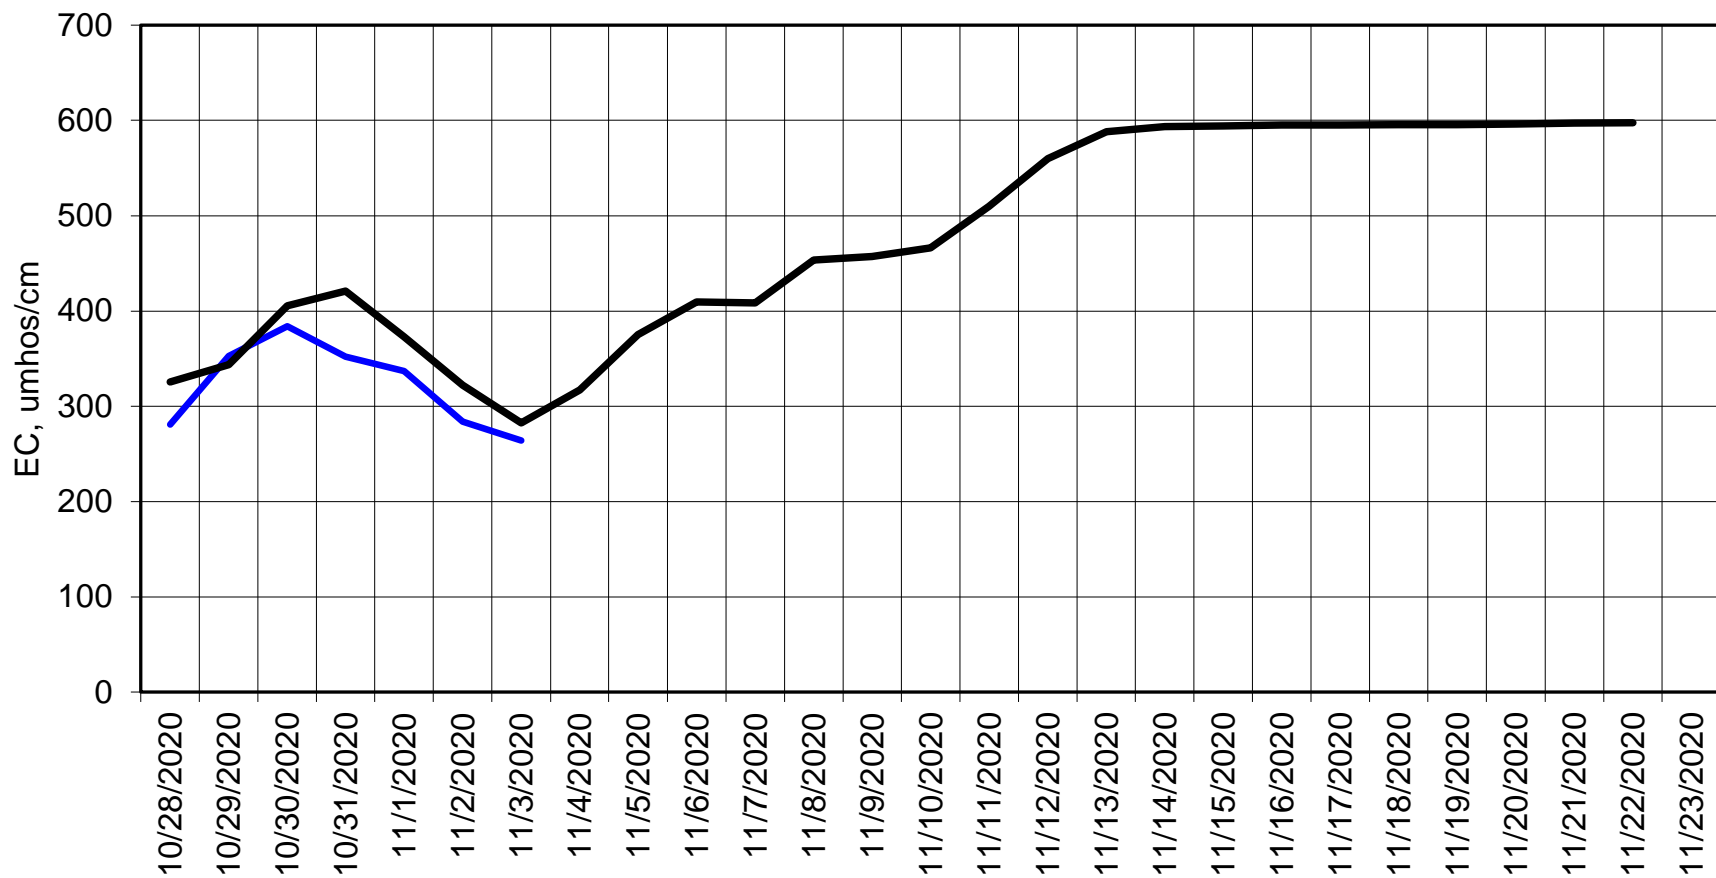

Forecasted Daily EC @ Holland Ct

Simulation Period 10/28/2020 thru 11/23/2020

Forecasted Daily EC @ Old River near Middle River

Simulation Period 10/28/2020 thru 11/23/2020

Forecasted Daily EC @ San Joaquin River at Brandt Bridge

Simulation Period 10/28/2020 thru 11/23/2020

Forecasted Daily EC @ Old River at Tracy Road

Forecasted Daily EC @ Jersey Point

Simulation Period 10/28/2020 thru 11/23/2020

Forecasted Daily EC @ Bethel

Simulation Period 10/28/2020 thru 11/23/2020