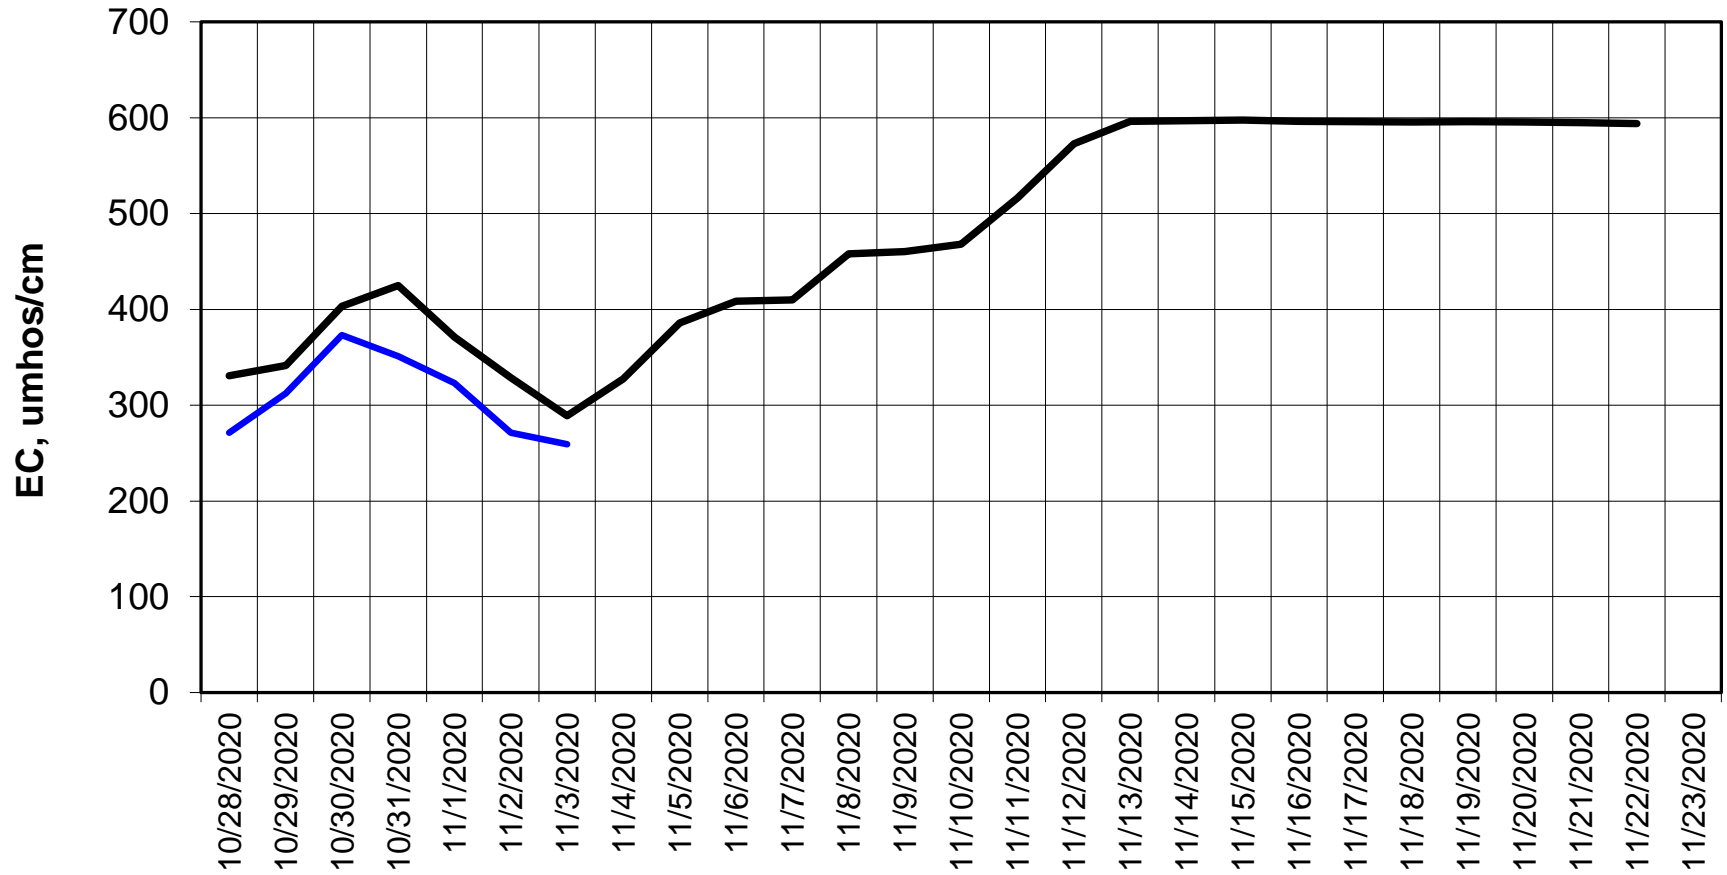

Forecasted Daily EC @ Holland Ct

Simulation Period 10/28/2020 thru 11/23/2020

Forecasted Daily EC @ Old River near Middle River

Simulation Period 10/28/2020 thru 11/23/2020

Forecasted Daily EC @ San Joaquin River at Brandt Bridge

Simulation Period 10/28/2020 thru 11/23/2020

Forecasted Daily EC @ Old River at Tracy Road

Forecasted Daily EC @ Jersey Point

Simulation Period 10/28/2020 thru 11/23/2020

Forecasted Daily EC @ Bethel

Simulation Period 10/28/2020 thru 11/23/2020