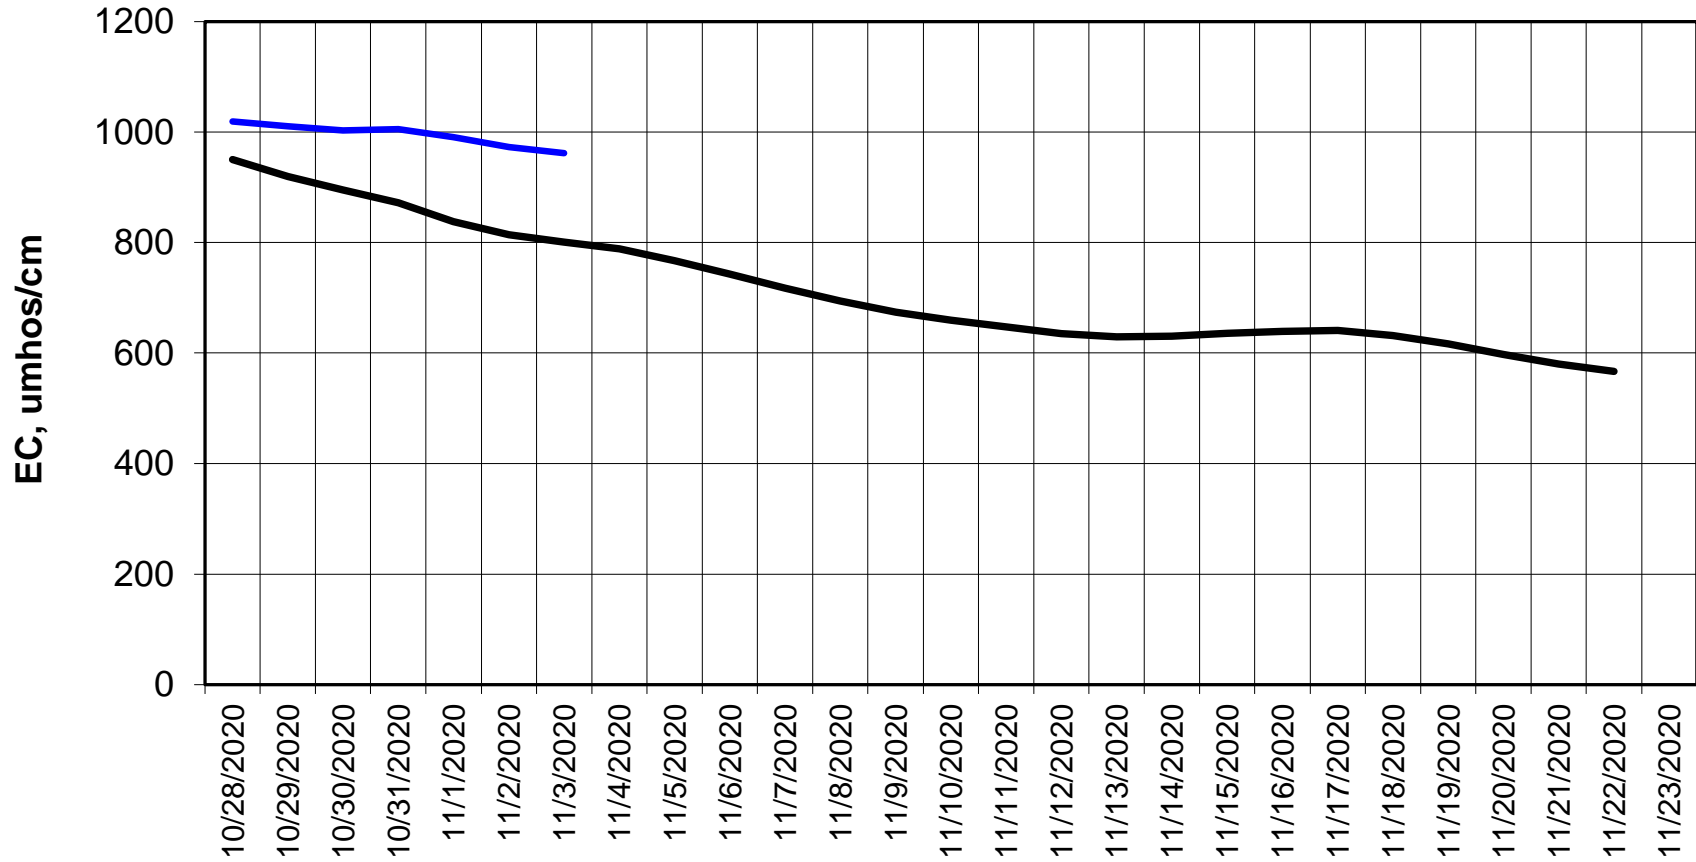

Simulation Period 10/28/2020 thru 11/23/2020

Forecasted Daily EC @ Old River at Tracy Road

Forecasted Daily EC @ Jersey Point

Simulation Period 10/28/2020 thru 11/23/2020

Forecasted Daily EC @ Bethel

Simulation Period 10/28/2020 thru 11/23/2020