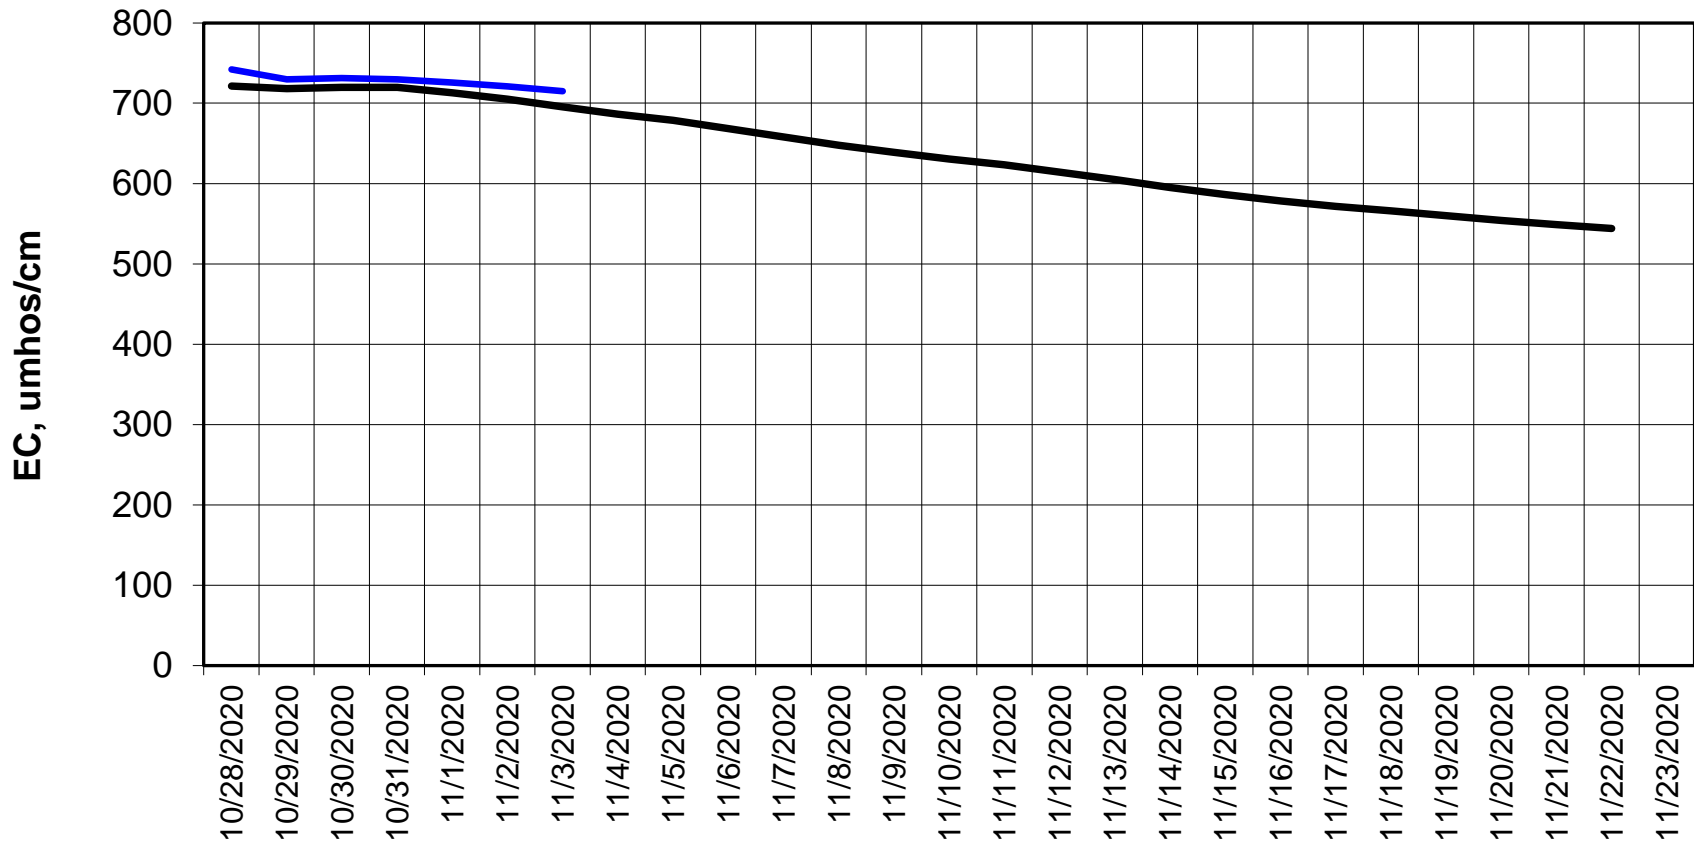

Forecasted Daily EC @ Holland Ct

Simulation Period 10/28/2020 thru 11/23/2020

Forecasted Daily EC @ Old River near Middle River

Simulation Period 10/28/2020 thru 11/23/2020

Forecasted Daily EC @ San Joaquin River at Brandt Bridge

Simulation Period 10/28/2020 thru 11/23/2020

Forecasted Daily EC @ Old River at Tracy Road

Forecasted Daily EC @ Jersey Point

Simulation Period 10/28/2020 thru 11/23/2020

Forecasted Daily EC @ Bethel

Simulation Period 10/28/2020 thru 11/23/2020