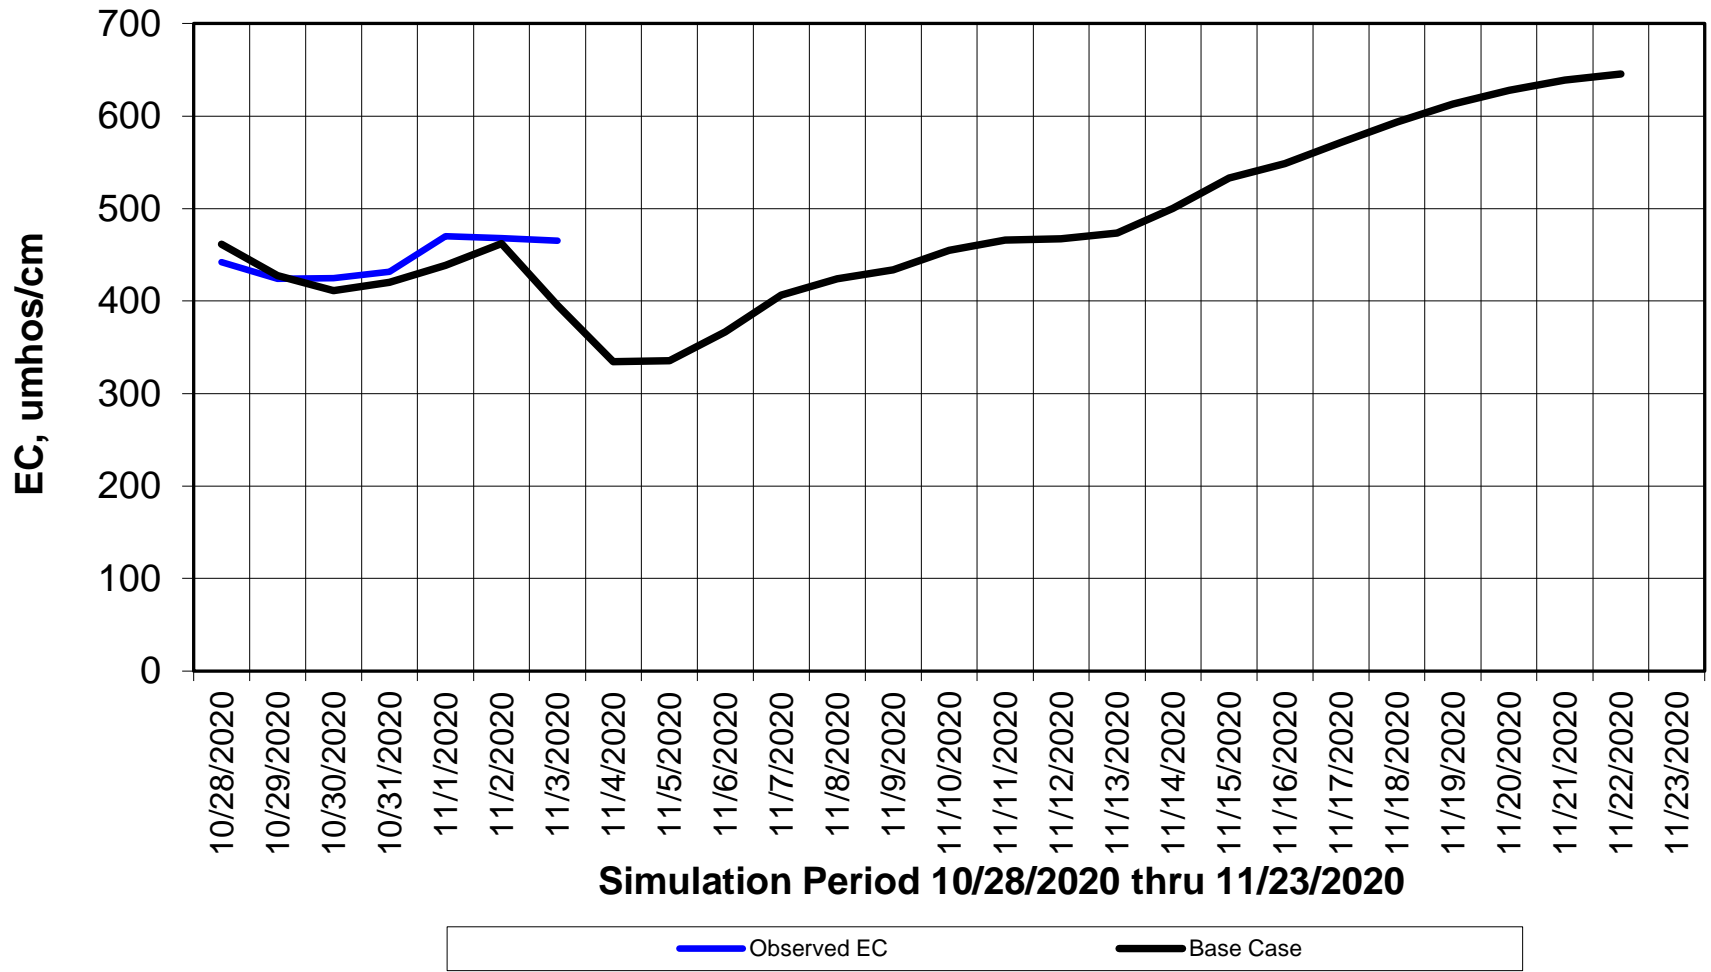

Forecasted Daily EC @ Holland Ct

Simulation Period 10/28/2020 thru 11/23/2020

Forecasted Daily EC @ Old River near Middle River

Simulation Period 10/28/2020 thru 11/23/2020

Forecasted Daily EC @ San Joaquin River at Brandt Bridge

Simulation Period 10/28/2020 thru 11/23/2020

Forecasted Daily EC @ Old River at Tracy Road

Forecasted Daily EC @ Jersey Point

Simulation Period 10/28/2020 thru 11/23/2020

Forecasted Daily EC @ Bethel

Simulation Period 10/28/2020 thru 11/23/2020