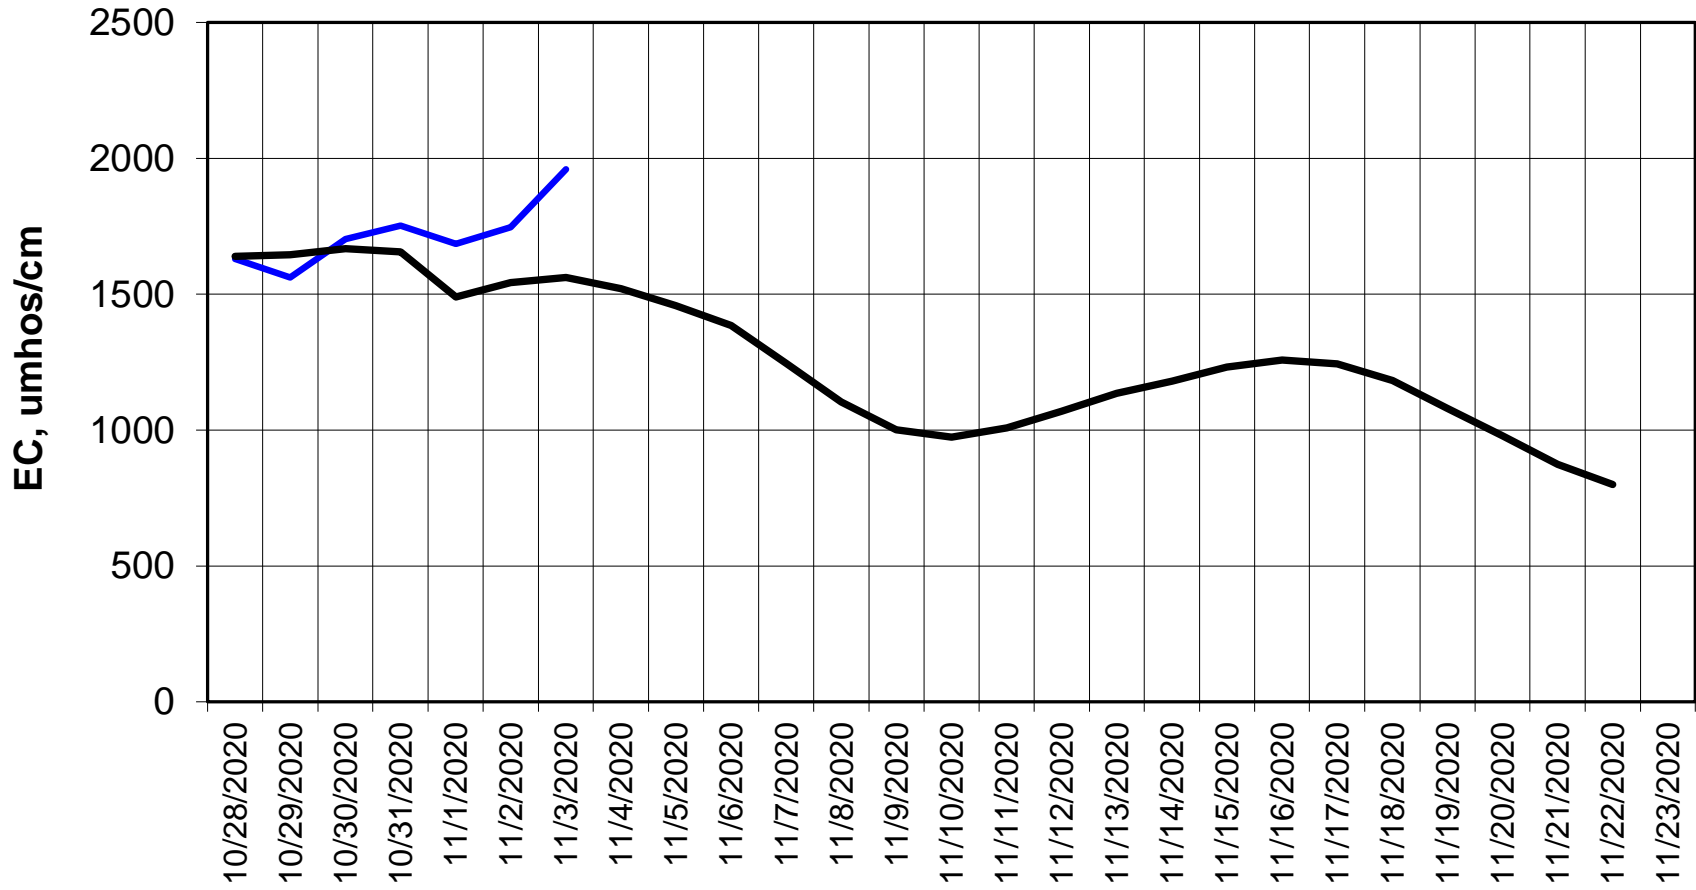

Forecasted Daily EC @ Holland Ct

Simulation Period 10/28/2020 thru 11/23/2020

Forecasted Daily EC @ Old River near Middle River

Simulation Period 10/28/2020 thru 11/23/2020

Forecasted Daily EC @ San Joaquin River at Brandt Bridge

Simulation Period 10/28/2020 thru 11/23/2020

Forecasted Daily EC @ Old River at Tracy Road

Forecasted Daily EC @ Jersey Point

Simulation Period 10/28/2020 thru 11/23/2020

Forecasted Daily EC @ Bethel

Simulation Period 10/28/2020 thru 11/23/2020