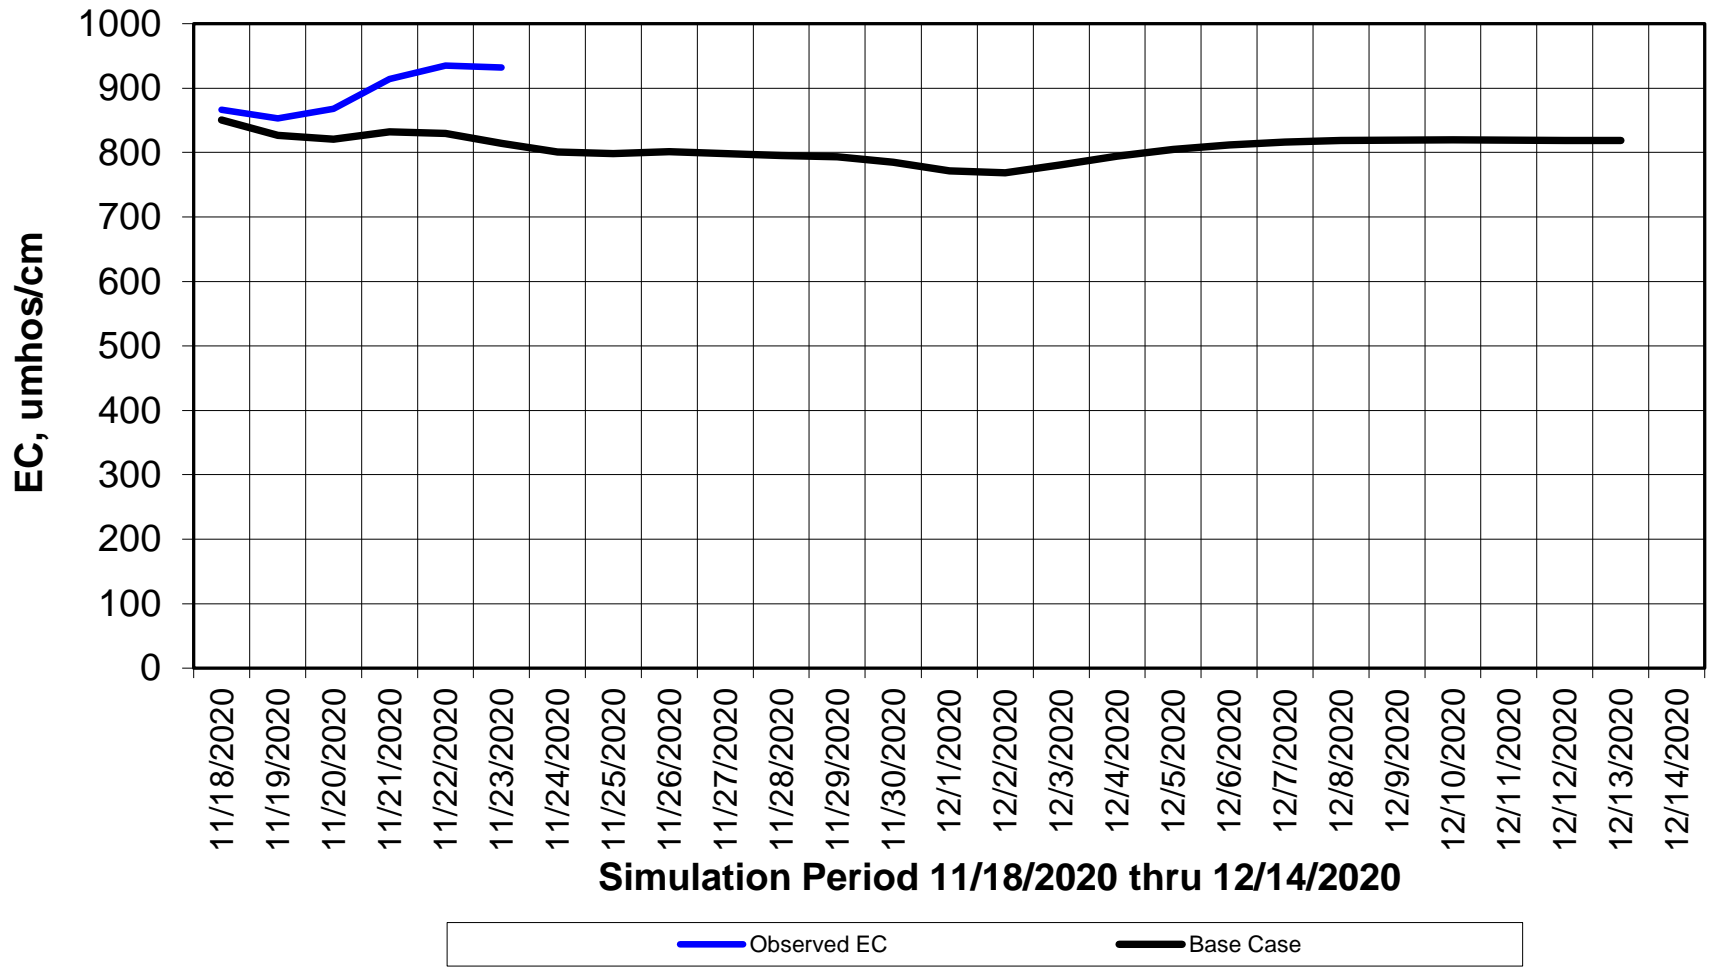

Forecasted Daily EC @ Holland Ct

Simulation Period 11/18/2020 thru 12/14/2020

Forecasted Daily EC @ Old River near Middle River

Forecasted Daily EC @ San Joaquin River at Brandt Bridge

Simulation Period 11/18/2020 thru 12/14/2020

Forecasted Daily EC @ Old River at Tracy Road

Forecasted Daily EC @ Jersey Point

Forecasted Daily EC @ Bethel

Simulation Period 11/18/2020 thru 12/14/2020