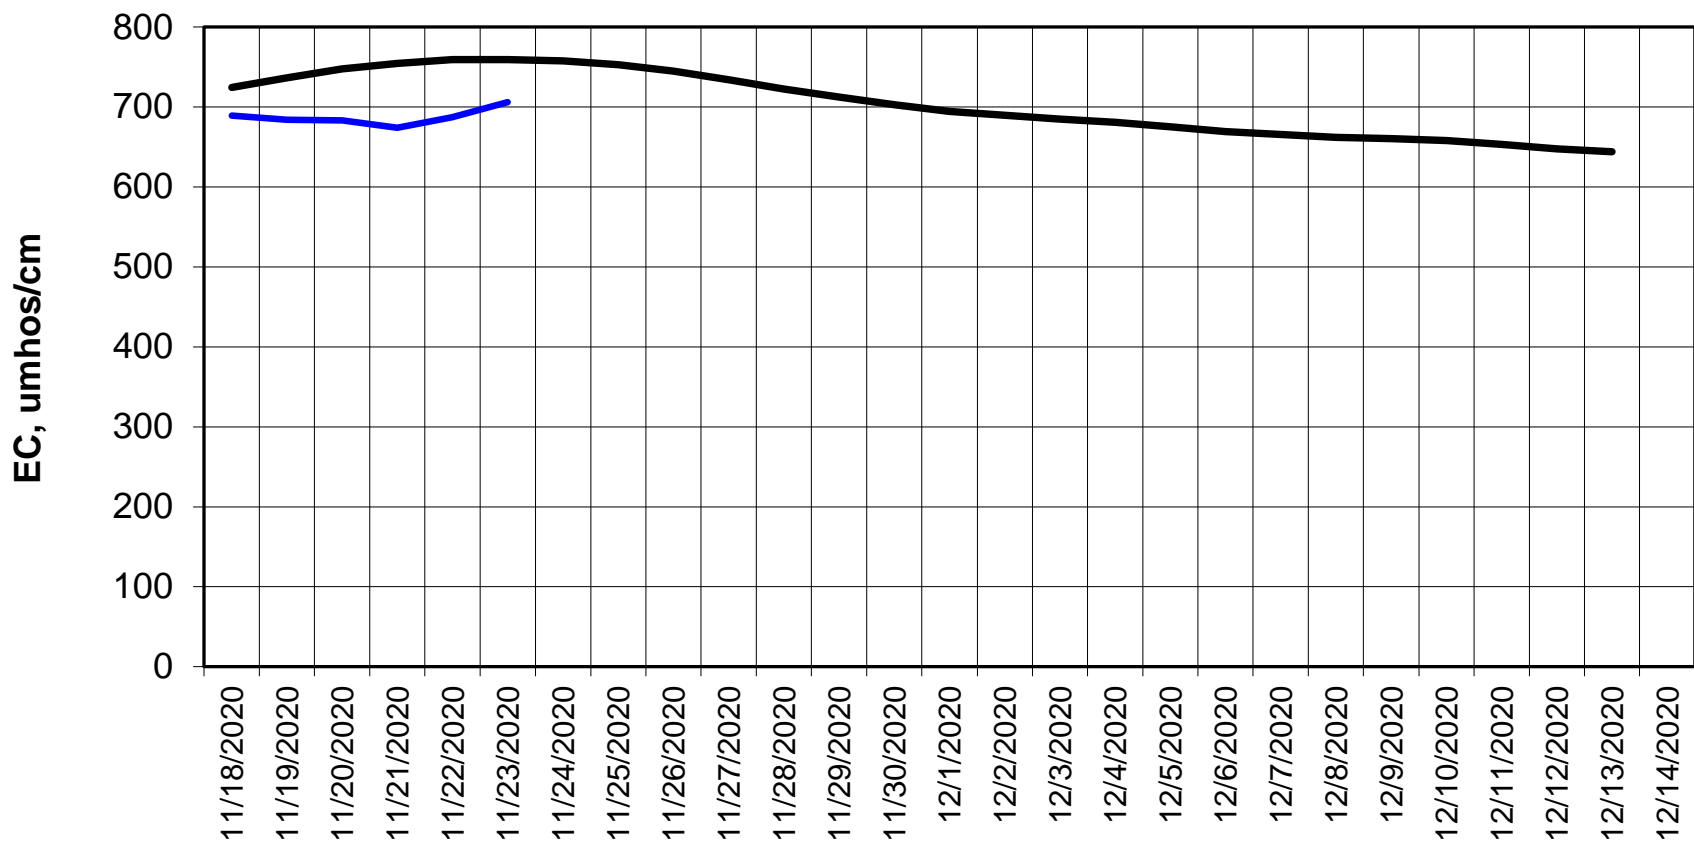

Forecasted Daily EC @ Holland Ct

Simulation Period 11/18/2020 thru 12/14/2020

Forecasted Daily EC @ Old River near Middle River

Forecasted Daily EC @ San Joaquin River at Brandt Bridge

Simulation Period 11/18/2020 thru 12/14/2020

Forecasted Daily EC @ Old River at Tracy Road

Forecasted Daily EC @ Jersey Point

Forecasted Daily EC @ Bethel

Simulation Period 11/18/2020 thru 12/14/2020