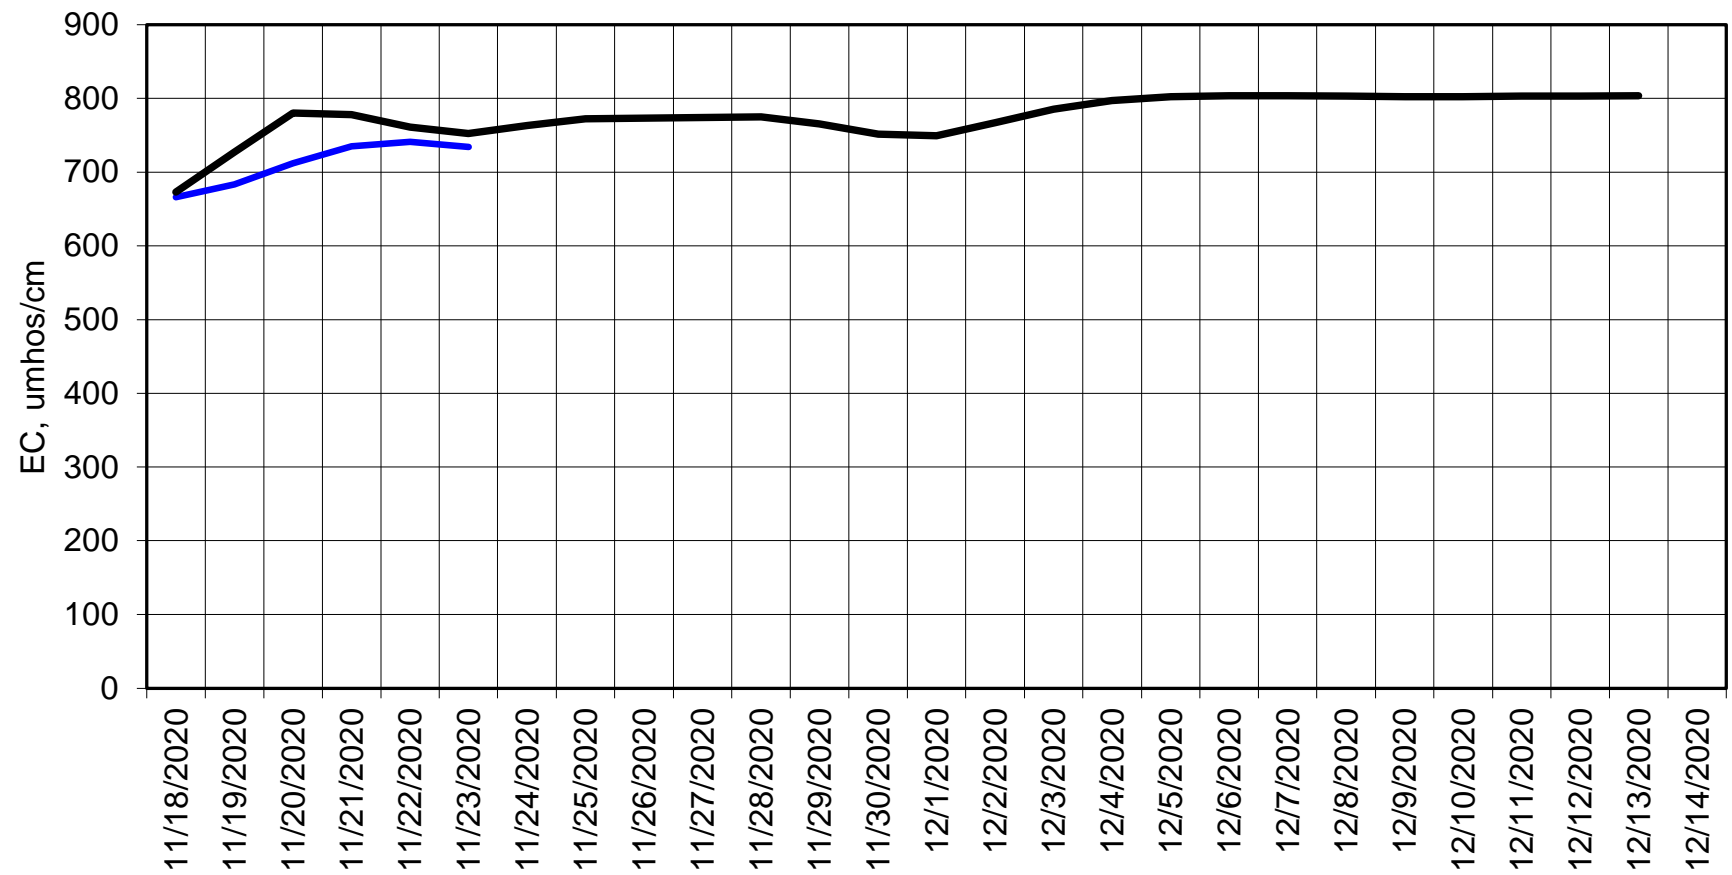

Forecasted Daily EC @ Holland Ct

Simulation Period 11/18/2020 thru 12/14/2020

Forecasted Daily EC @ Old River near Middle River

Forecasted Daily EC @ San Joaquin River at Brandt Bridge

Simulation Period 11/18/2020 thru 12/14/2020

Forecasted Daily EC @ Old River at Tracy Road

Forecasted Daily EC @ Jersey Point

Forecasted Daily EC @ Bethel

Simulation Period 11/18/2020 thru 12/14/2020