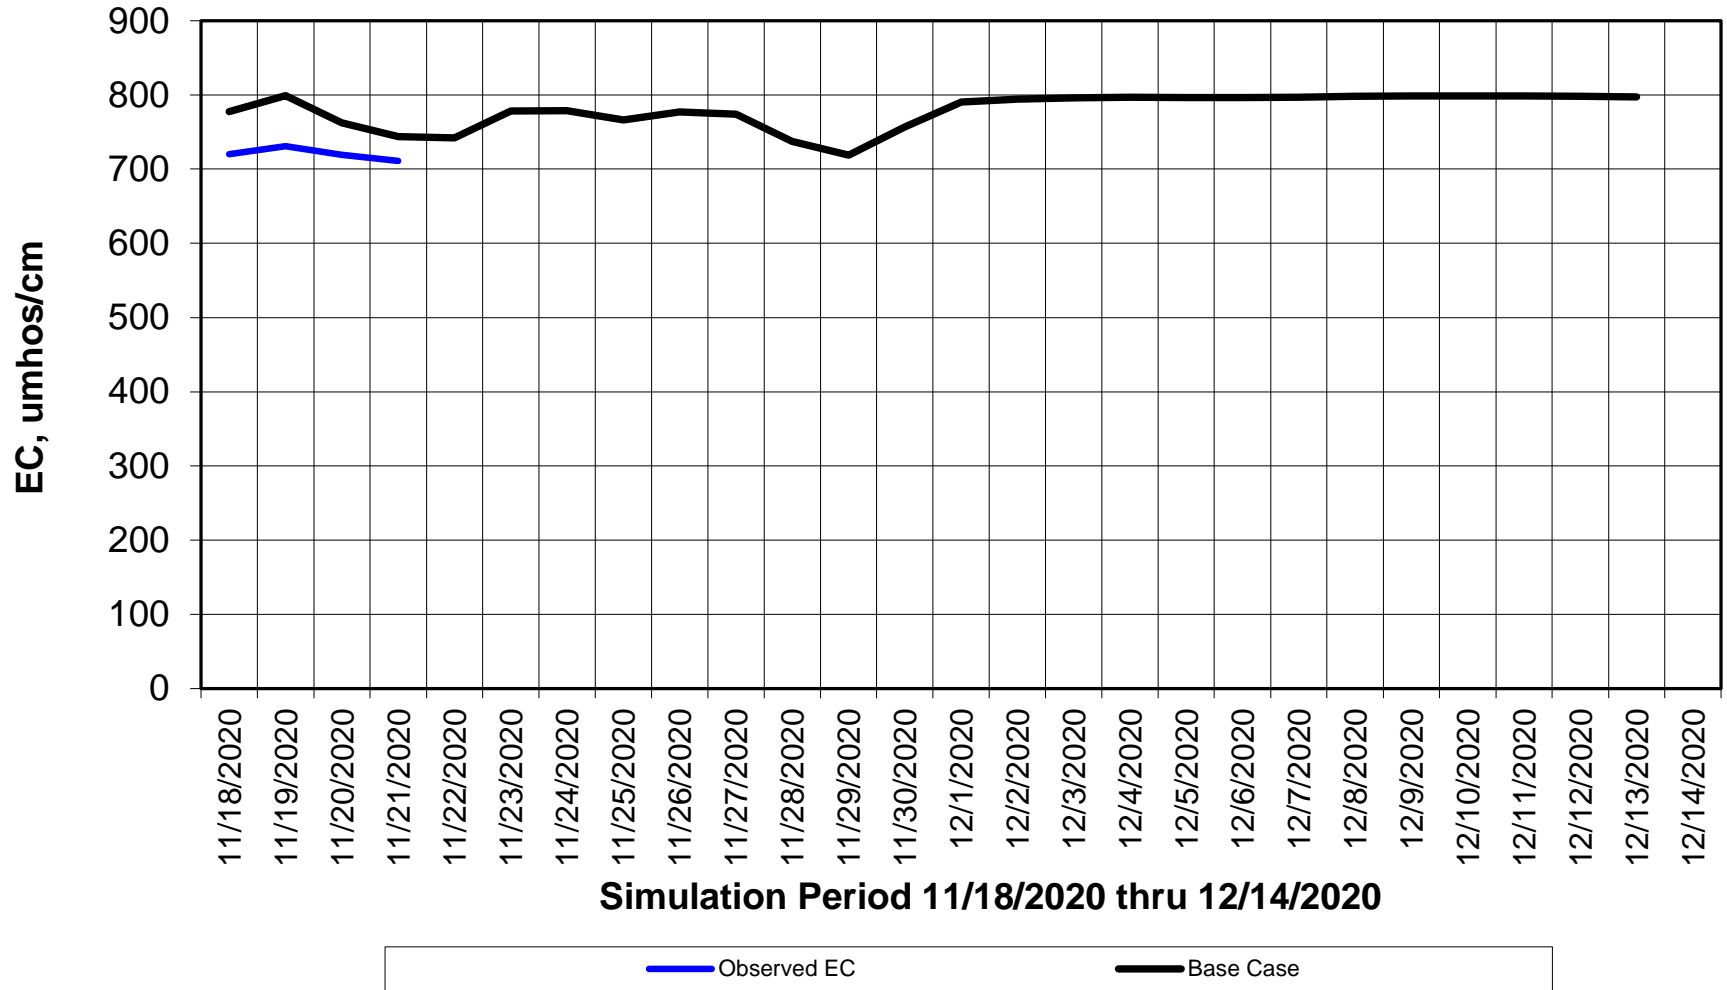

Forecasted Daily EC @ Holland Ct

Simulation Period 11/18/2020 thru 12/14/2020

Forecasted Daily EC @ Old River near Middle River

Forecasted Daily EC @ San Joaquin River at Brandt Bridge

Simulation Period 11/18/2020 thru 12/14/2020

Forecasted Daily EC @ Old River at Tracy Road

Forecasted Daily EC @ Jersey Point

Forecasted Daily EC @ Bethel

Simulation Period 11/18/2020 thru 12/14/2020