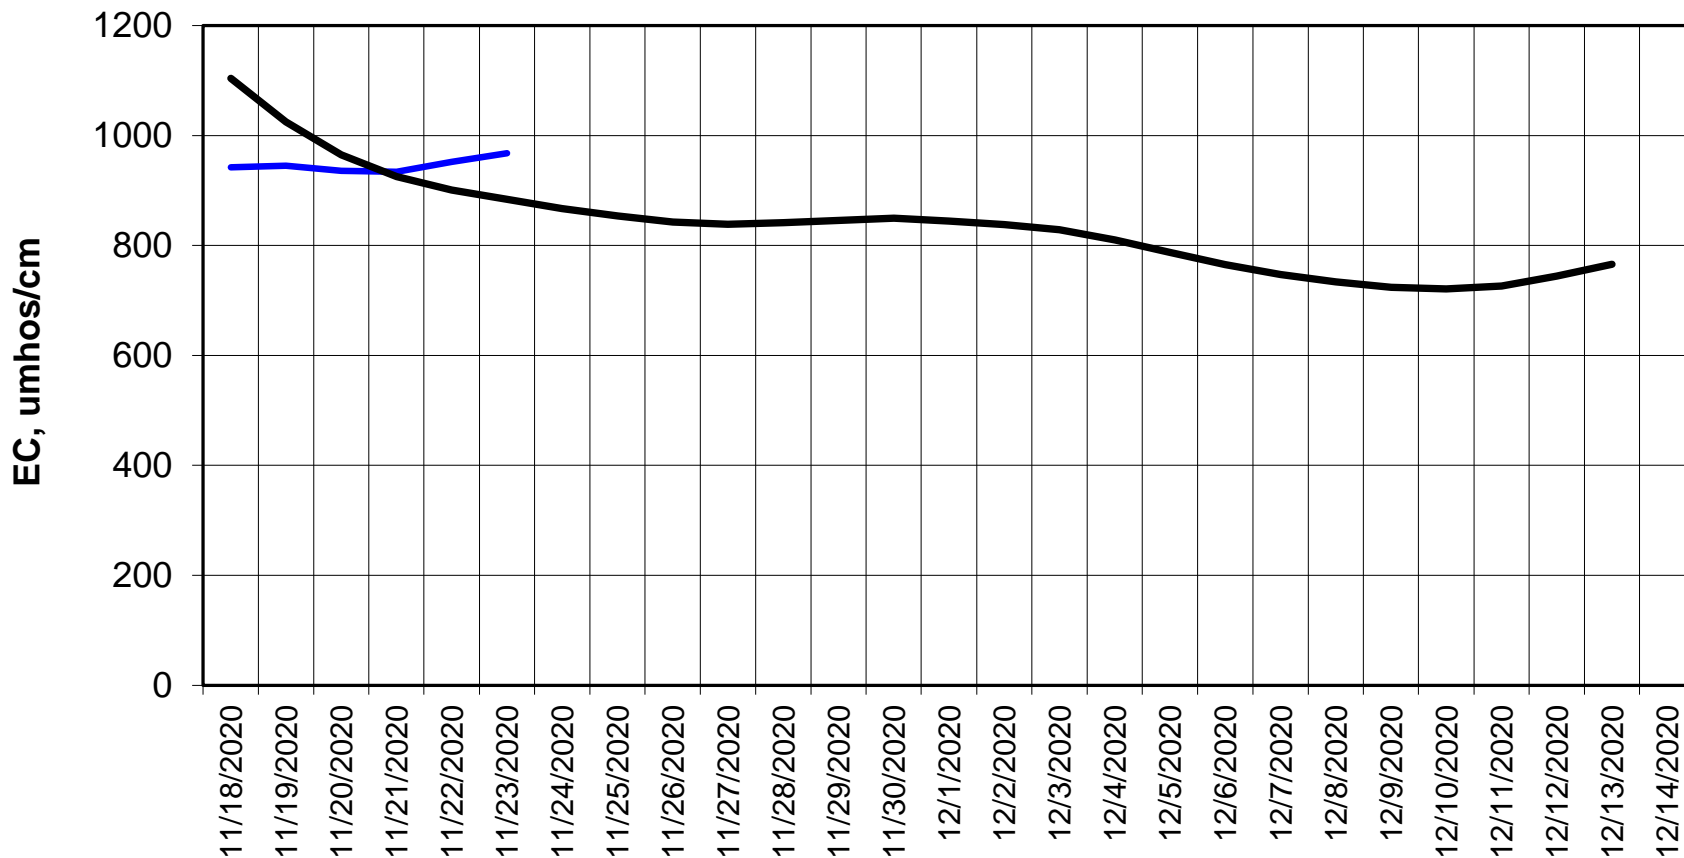

Forecasted Daily EC @ Holland Ct

Simulation Period 11/18/2020 thru 12/14/2020

Forecasted Daily EC @ Old River near Middle River

Forecasted Daily EC @ San Joaquin River at Brandt Bridge

Simulation Period 11/18/2020 thru 12/14/2020

Forecasted Daily EC @ Old River at Tracy Road

Forecasted Daily EC @ Jersey Point

Forecasted Daily EC @ Bethel

Simulation Period 11/18/2020 thru 12/14/2020