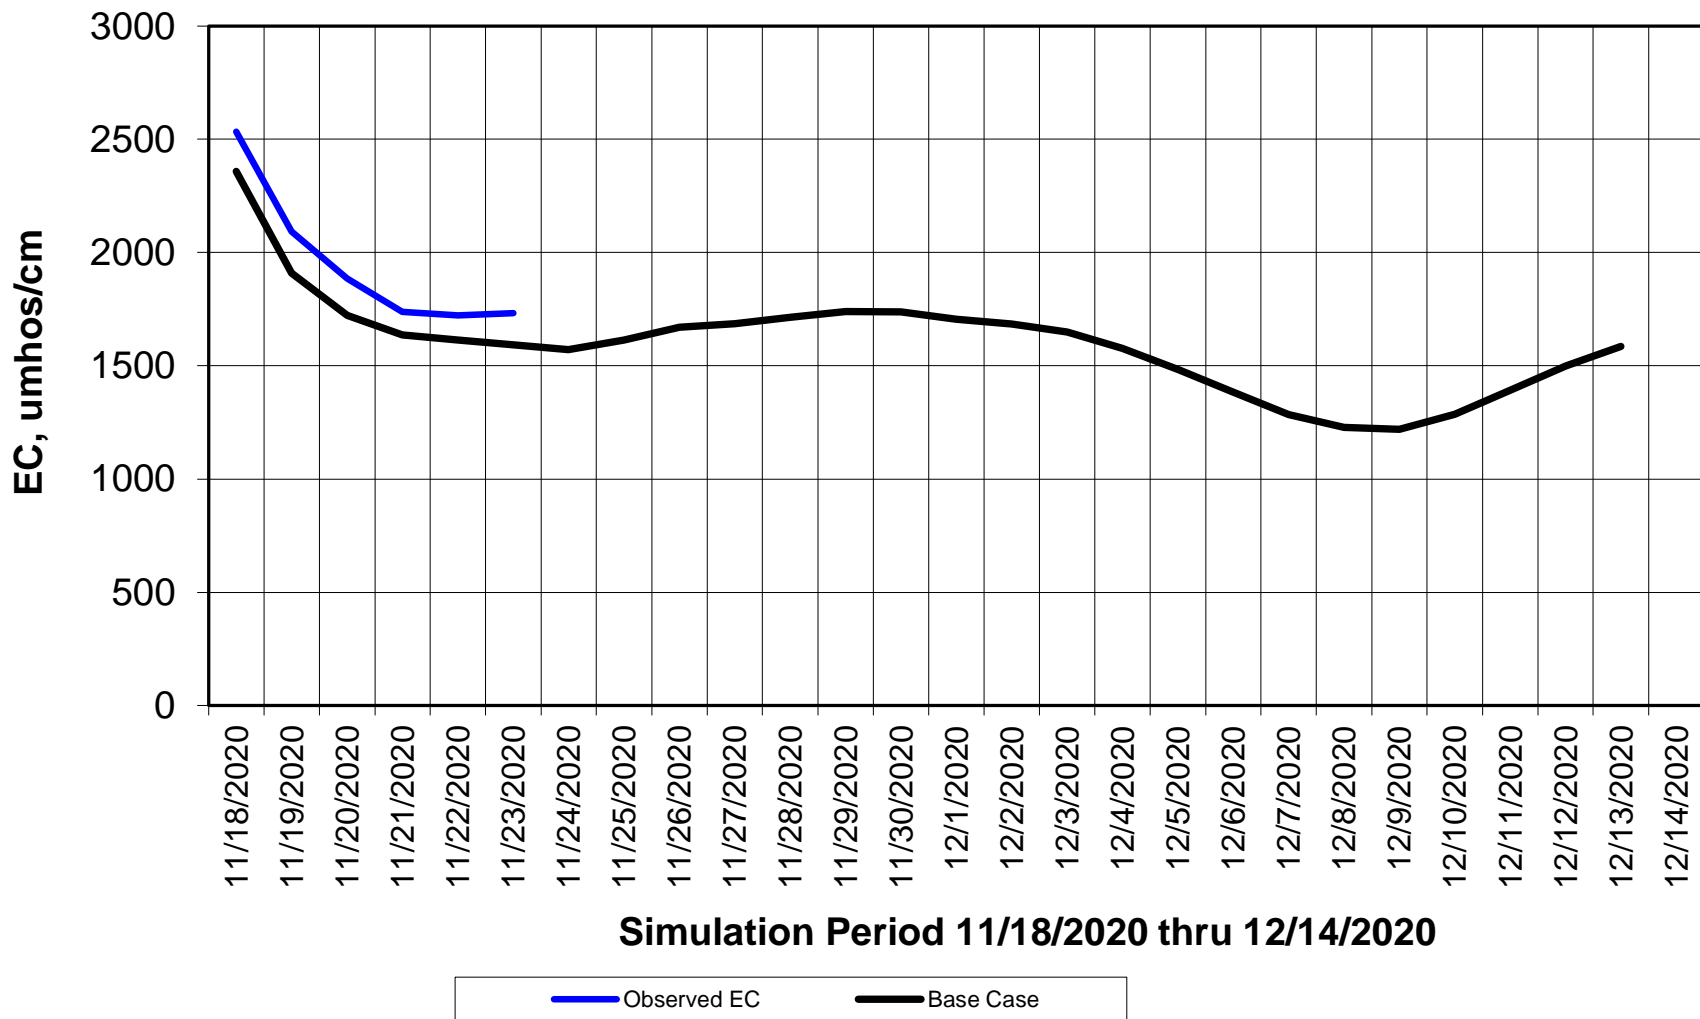

Forecasted Daily EC @ Holland Ct

Simulation Period 11/18/2020 thru 12/14/2020

Forecasted Daily EC @ Old River near Middle River

Forecasted Daily EC @ San Joaquin River at Brandt Bridge

Simulation Period 11/18/2020 thru 12/14/2020

Forecasted Daily EC @ Old River at Tracy Road

Forecasted Daily EC @ Jersey Point

Forecasted Daily EC @ Bethel

Simulation Period 11/18/2020 thru 12/14/2020