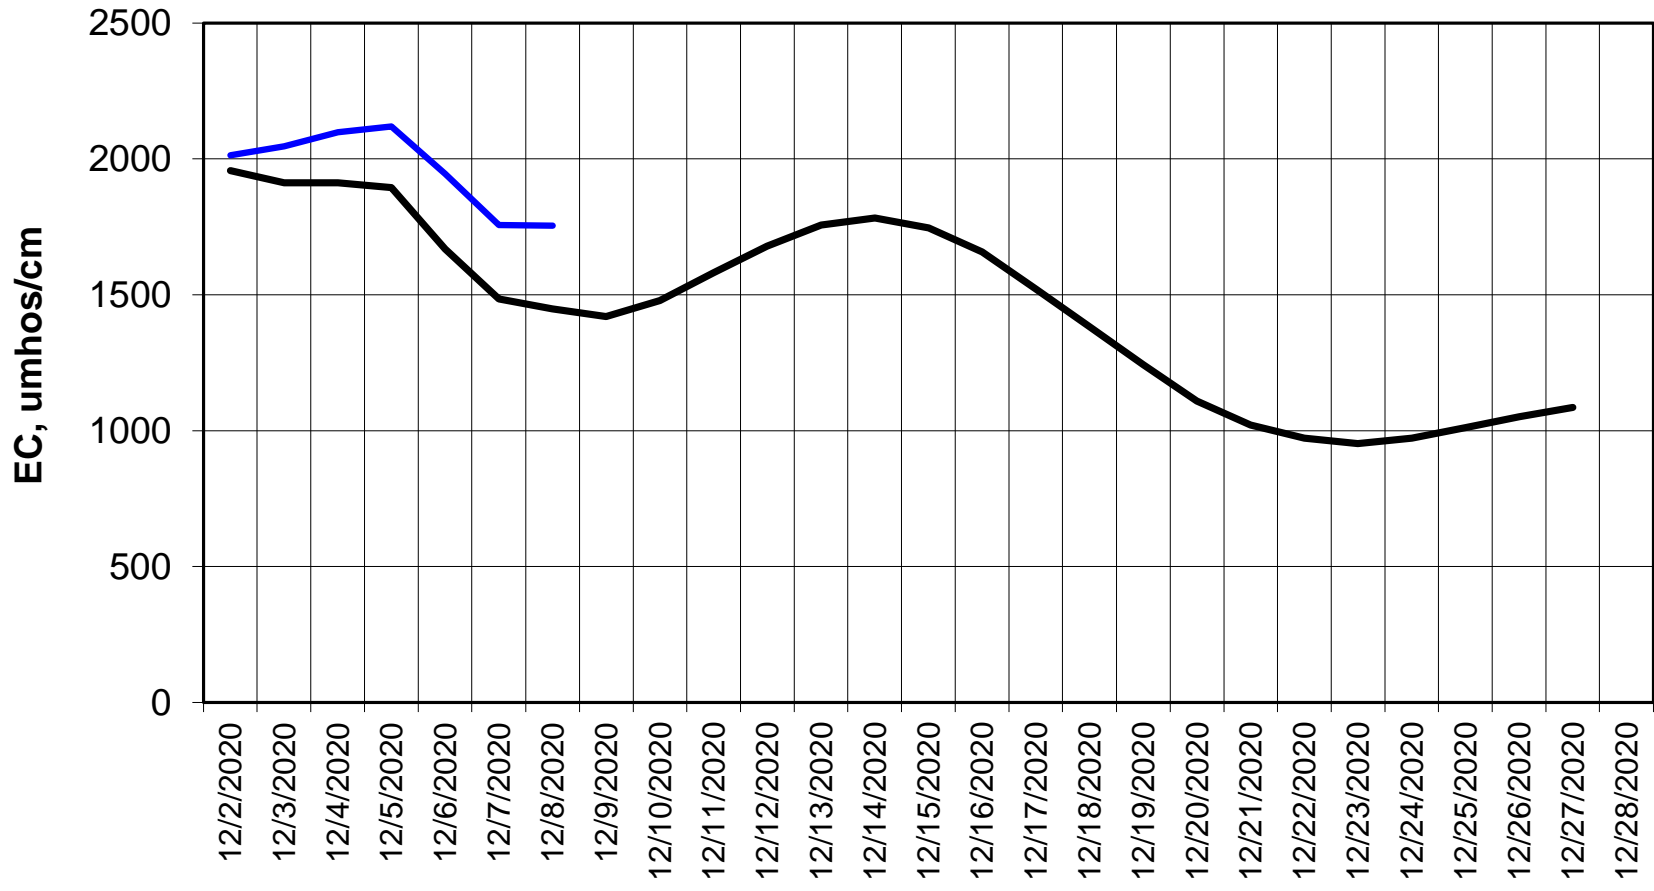

### Forecasted Daily EC @ San Joaquin River at Brandt Bridge

### Forecasted Daily EC @ Old River at Tracy Road

Simulation Period 12/2/2020 thru 12/28/2020

### Forecasted Daily EC @ Jersey Point

Simulation Period 12/2/2020 thru 12/28/2020

### Forecasted Daily EC @ Bethel

Simulation Period 12/2/2020 thru 12/28/2020