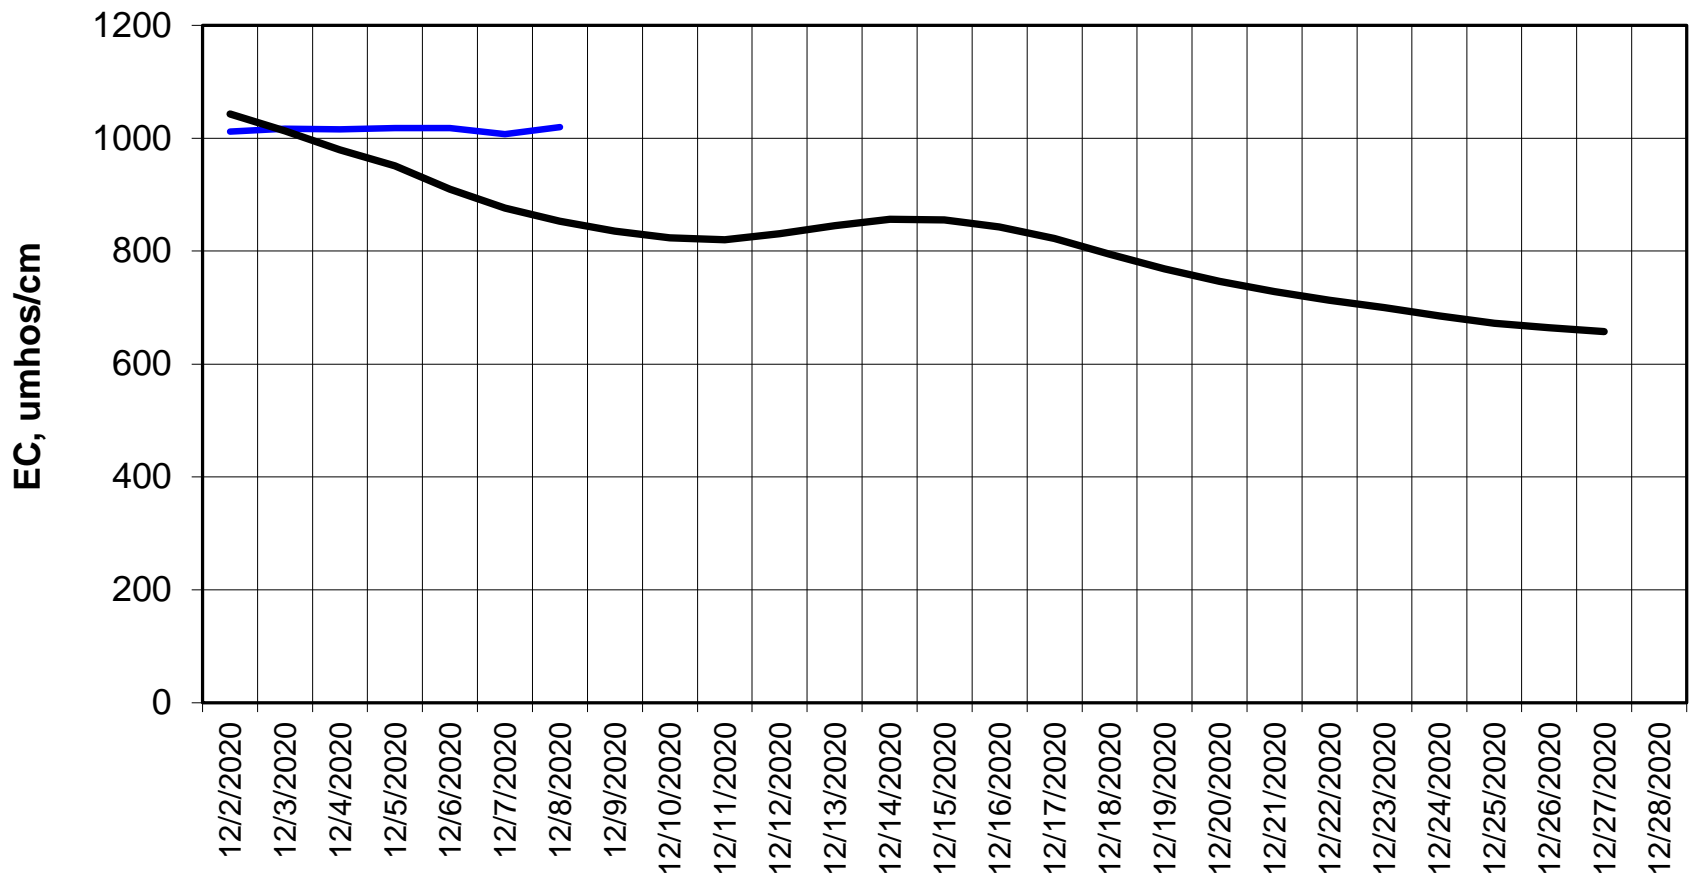

### Forecasted Daily EC @ Old River at Tracy Road

Simulation Period 12/2/2020 thru 12/28/2020

### Forecasted Daily EC @ Jersey Point

Simulation Period 12/2/2020 thru 12/28/2020

### Forecasted Daily EC @ Bethel

Simulation Period 12/2/2020 thru 12/28/2020