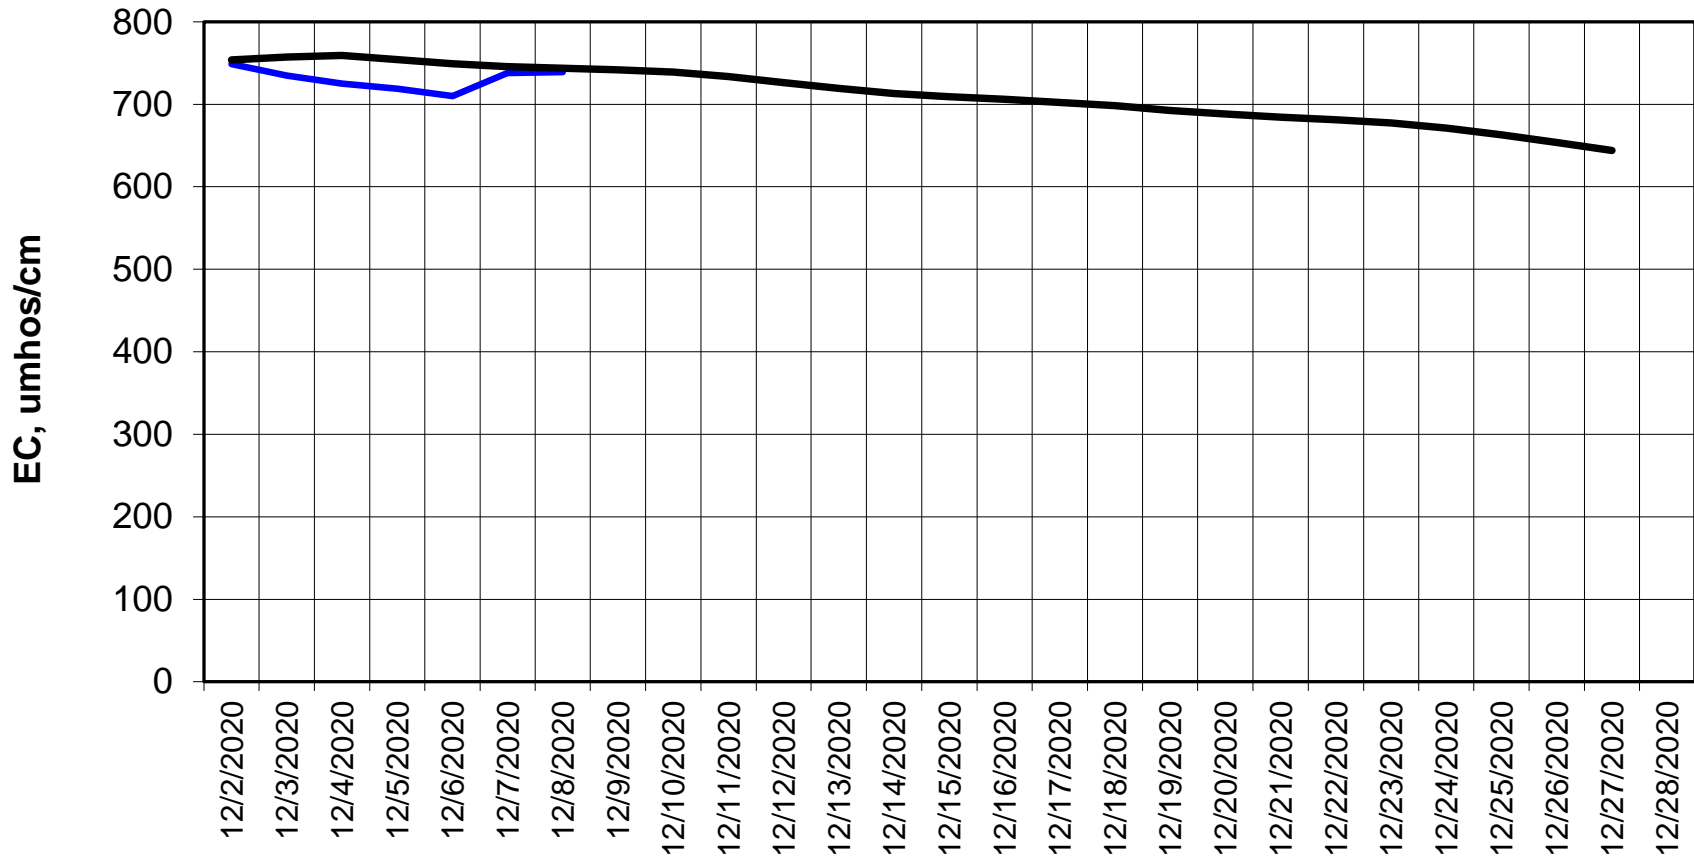

### Forecasted Daily EC @ Holland Ct

Simulation Period 12/2/2020 thru 12/28/2020

### Forecasted Daily EC @ Old River near Middle River

### Forecasted Daily EC @ Old River at Tracy Road

Simulation Period 12/2/2020 thru 12/28/2020

### Forecasted Daily EC @ Jersey Point

Simulation Period 12/2/2020 thru 12/28/2020