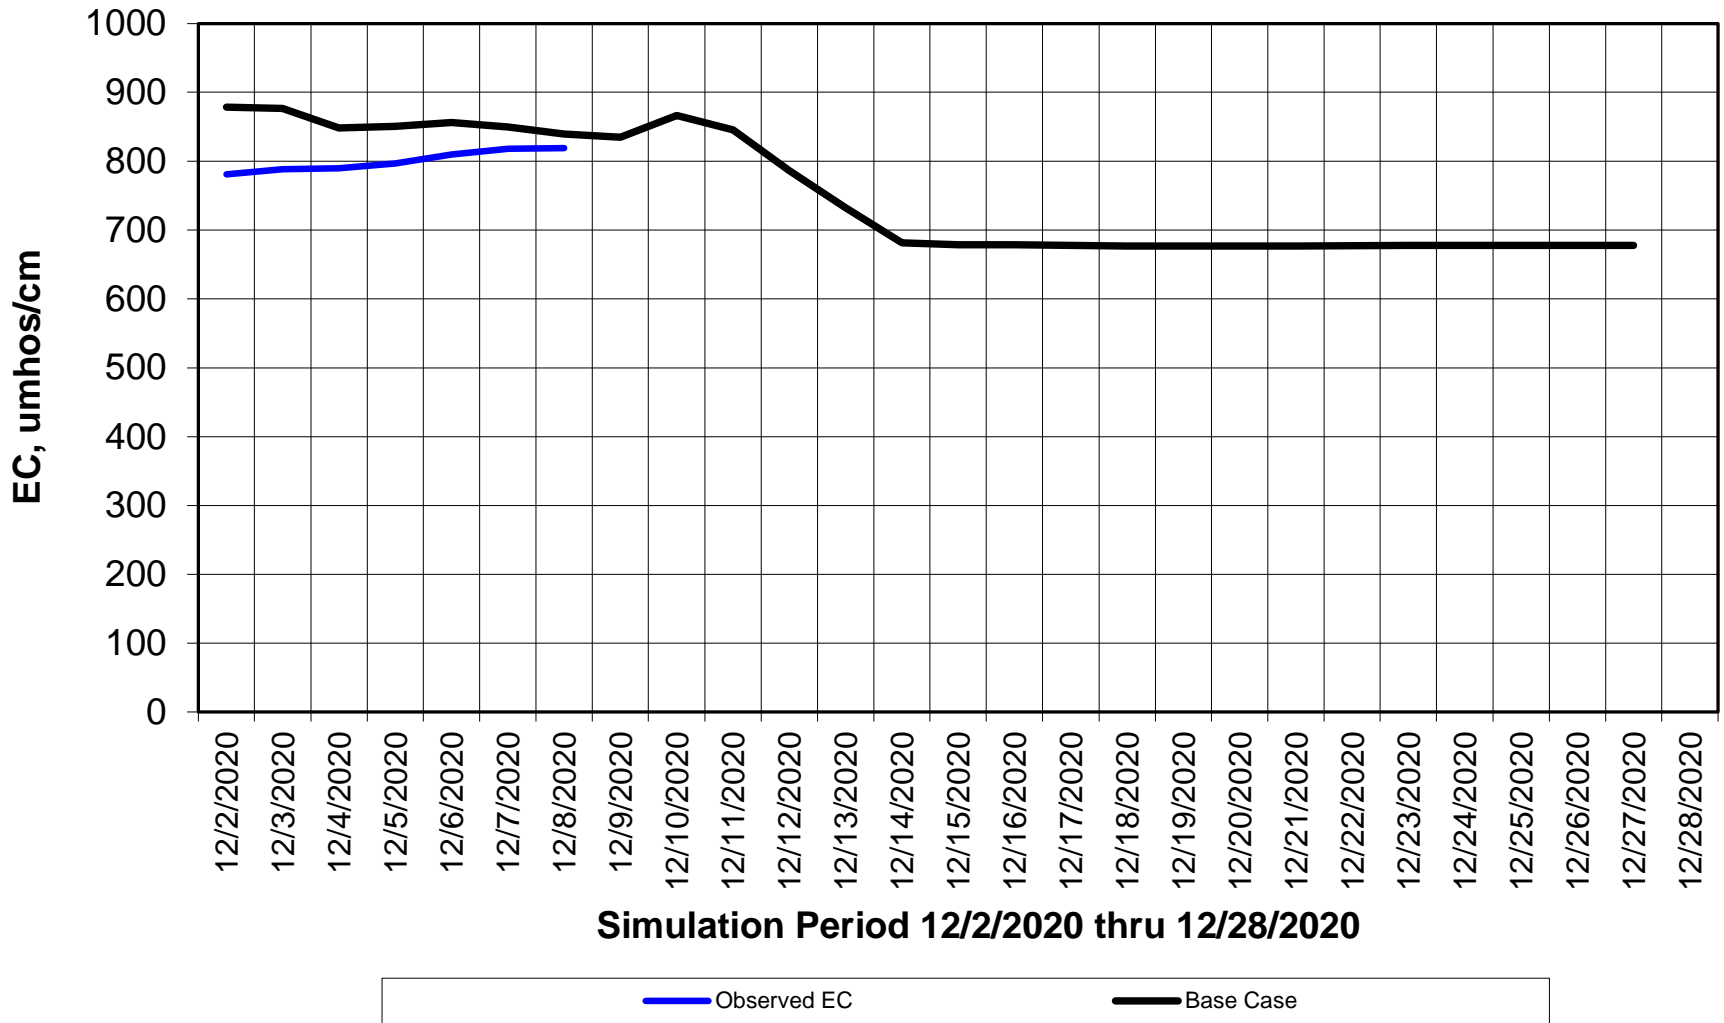

### Forecasted Daily EC @ Holland Ct

Simulation Period 12/2/2020 thru 12/28/2020

### Forecasted Daily EC @ Old River near Middle River

### Forecasted Daily EC @ Old River at Tracy Road

Simulation Period 12/2/2020 thru 12/28/2020

### Forecasted Daily EC @ Jersey Point

Simulation Period 12/2/2020 thru 12/28/2020