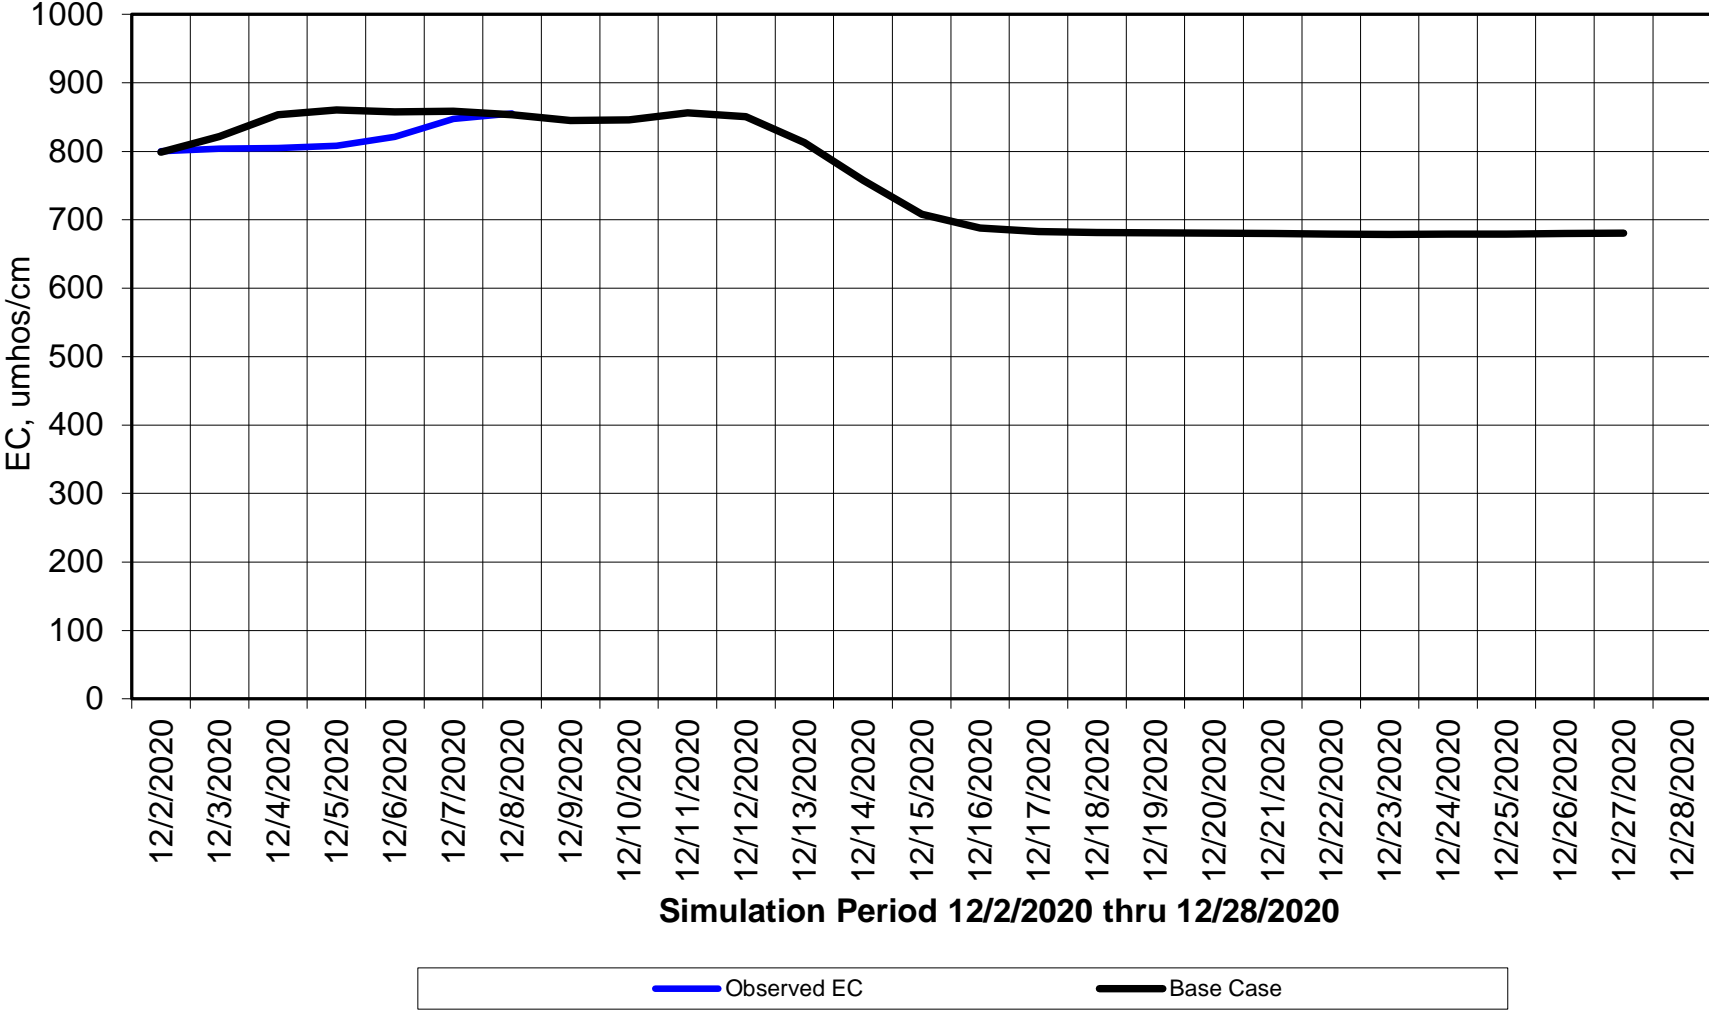

### Forecasted Daily EC @ Holland Ct

Simulation Period 12/2/2020 thru 12/28/2020

### Forecasted Daily EC @ Old River near Middle River

### Forecasted Daily EC @ Old River at Tracy Road

Simulation Period 12/2/2020 thru 12/28/2020

### Forecasted Daily EC @ Jersey Point

Simulation Period 12/2/2020 thru 12/28/2020