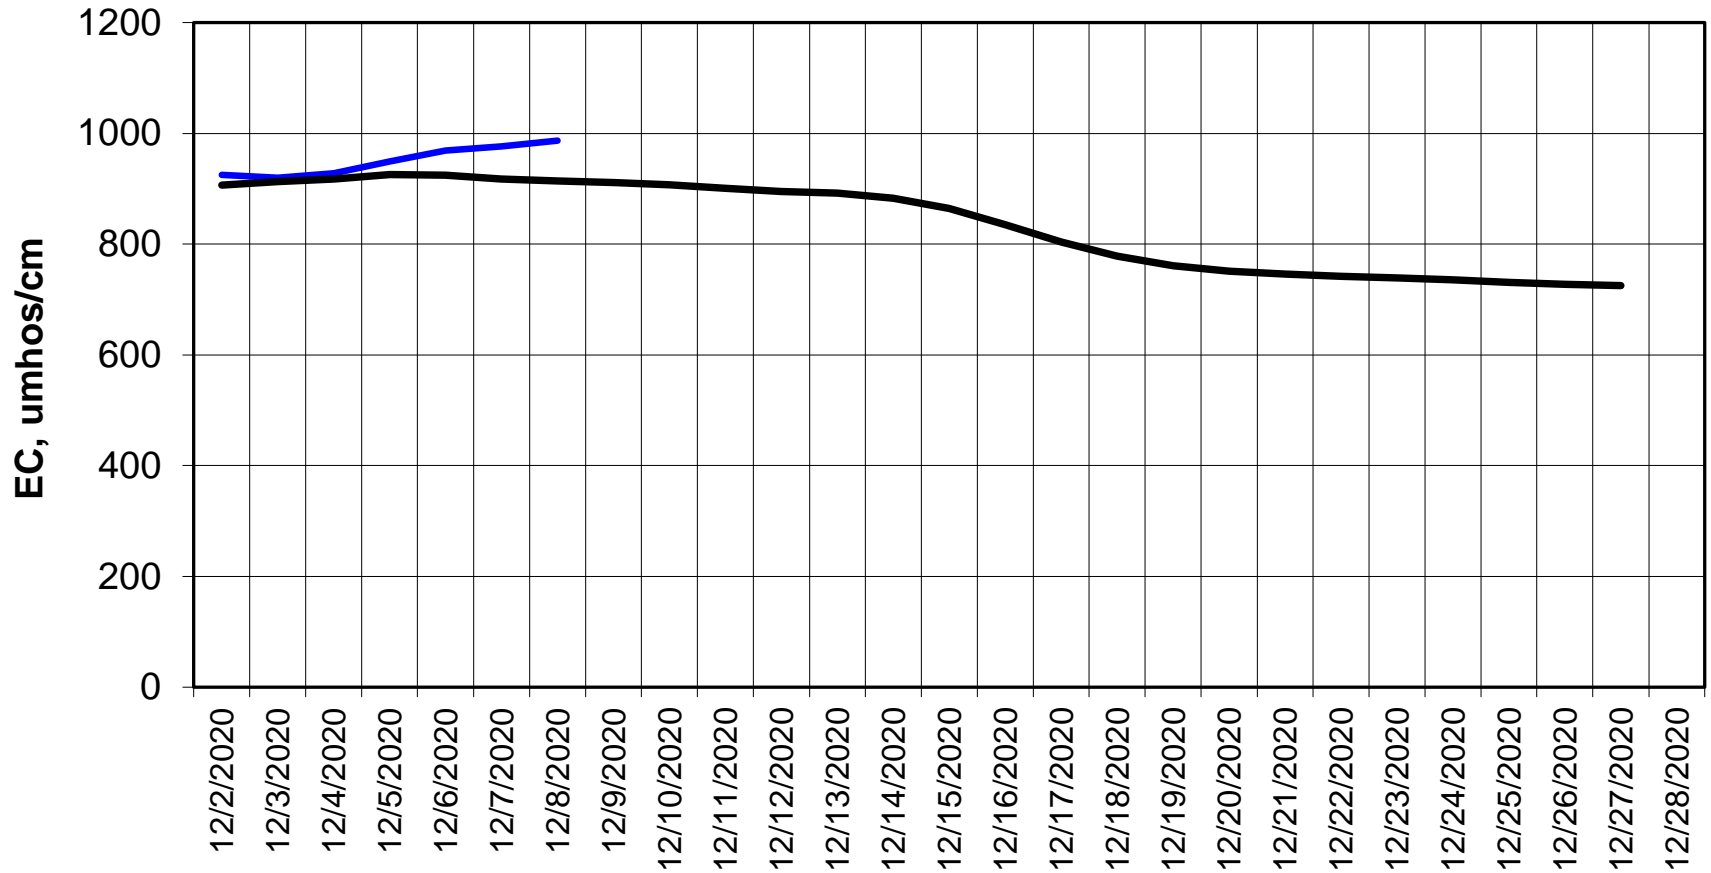

### Forecasted Daily EC @ Holland Ct

Simulation Period 12/2/2020 thru 12/28/2020

### Forecasted Daily EC @ Old River near Middle River

### Forecasted Daily EC @ Old River at Tracy Road

Simulation Period 12/2/2020 thru 12/28/2020

### Forecasted Daily EC @ Jersey Point

Simulation Period 12/2/2020 thru 12/28/2020