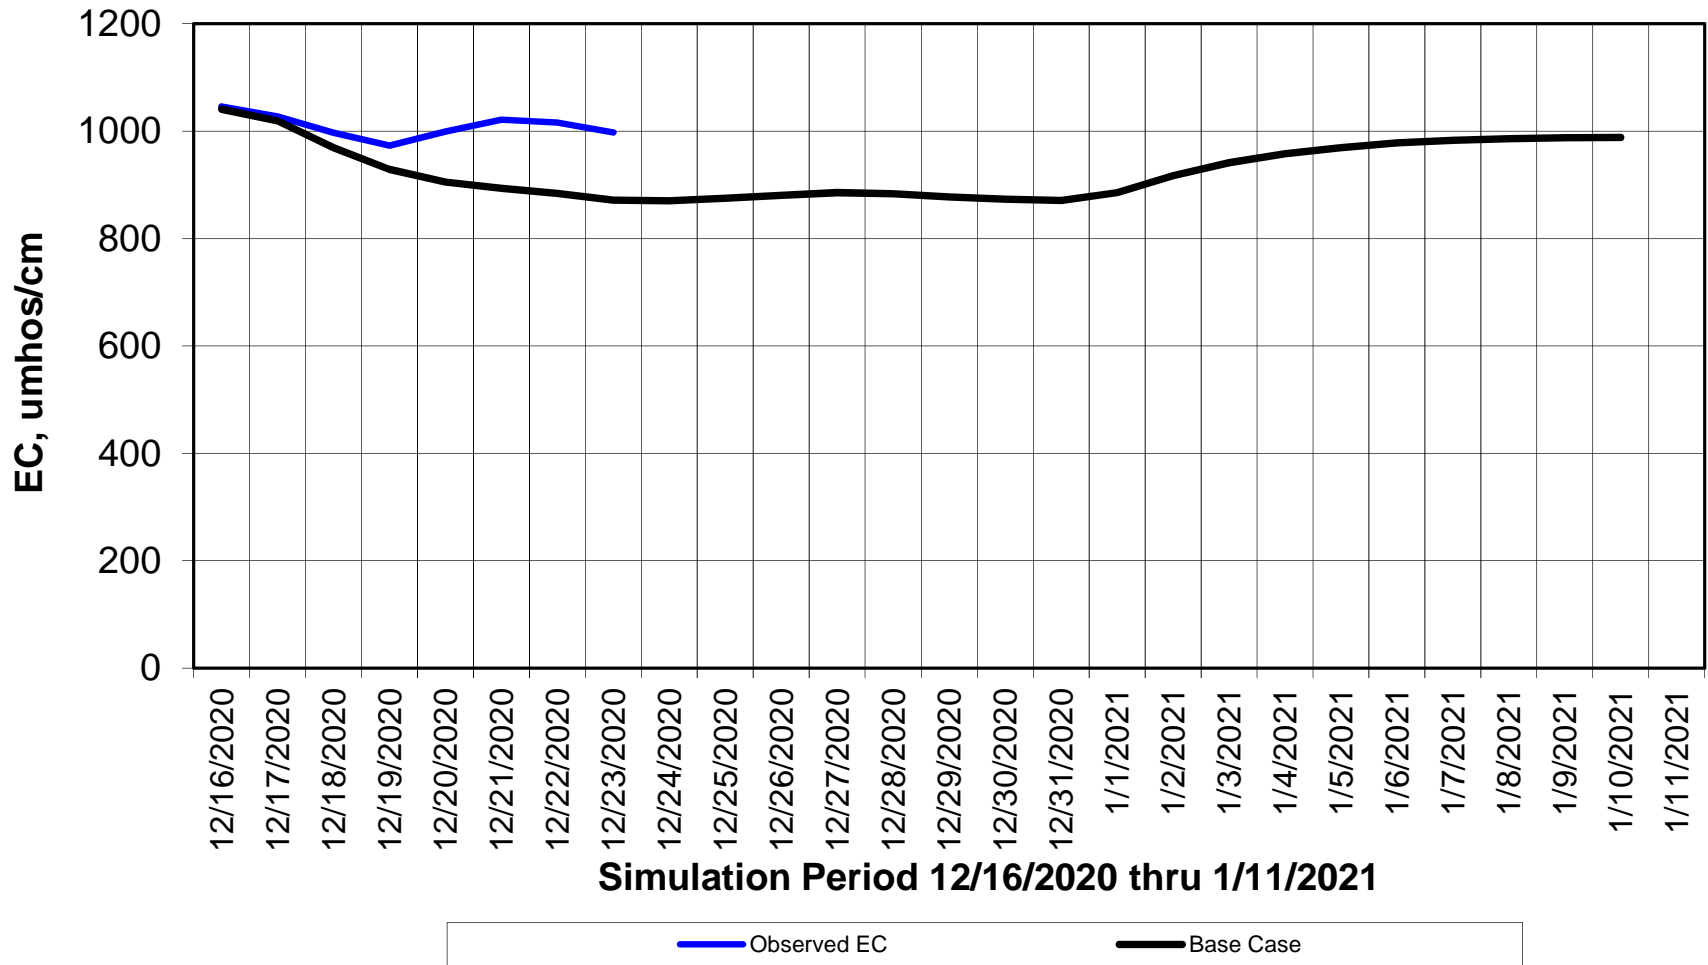

Forecasted Daily EC @ Holland Ct

Simulation Period 12/16/2020 thru 1/11/2021

Forecasted Daily EC @ Old River near Middle River

Forecasted Daily EC @ San Joaquin River at Brandt Bridge

Simulation Period 12/16/2020 thru 1/11/2021

Forecasted Daily EC @ Old River at Tracy Road

Forecasted Daily EC @ Jersey Point

Simulation Period 12/16/2020 thru 1/11/2021

Forecasted Daily EC @ Bethel

Simulation Period 12/16/2020 thru 1/11/2021