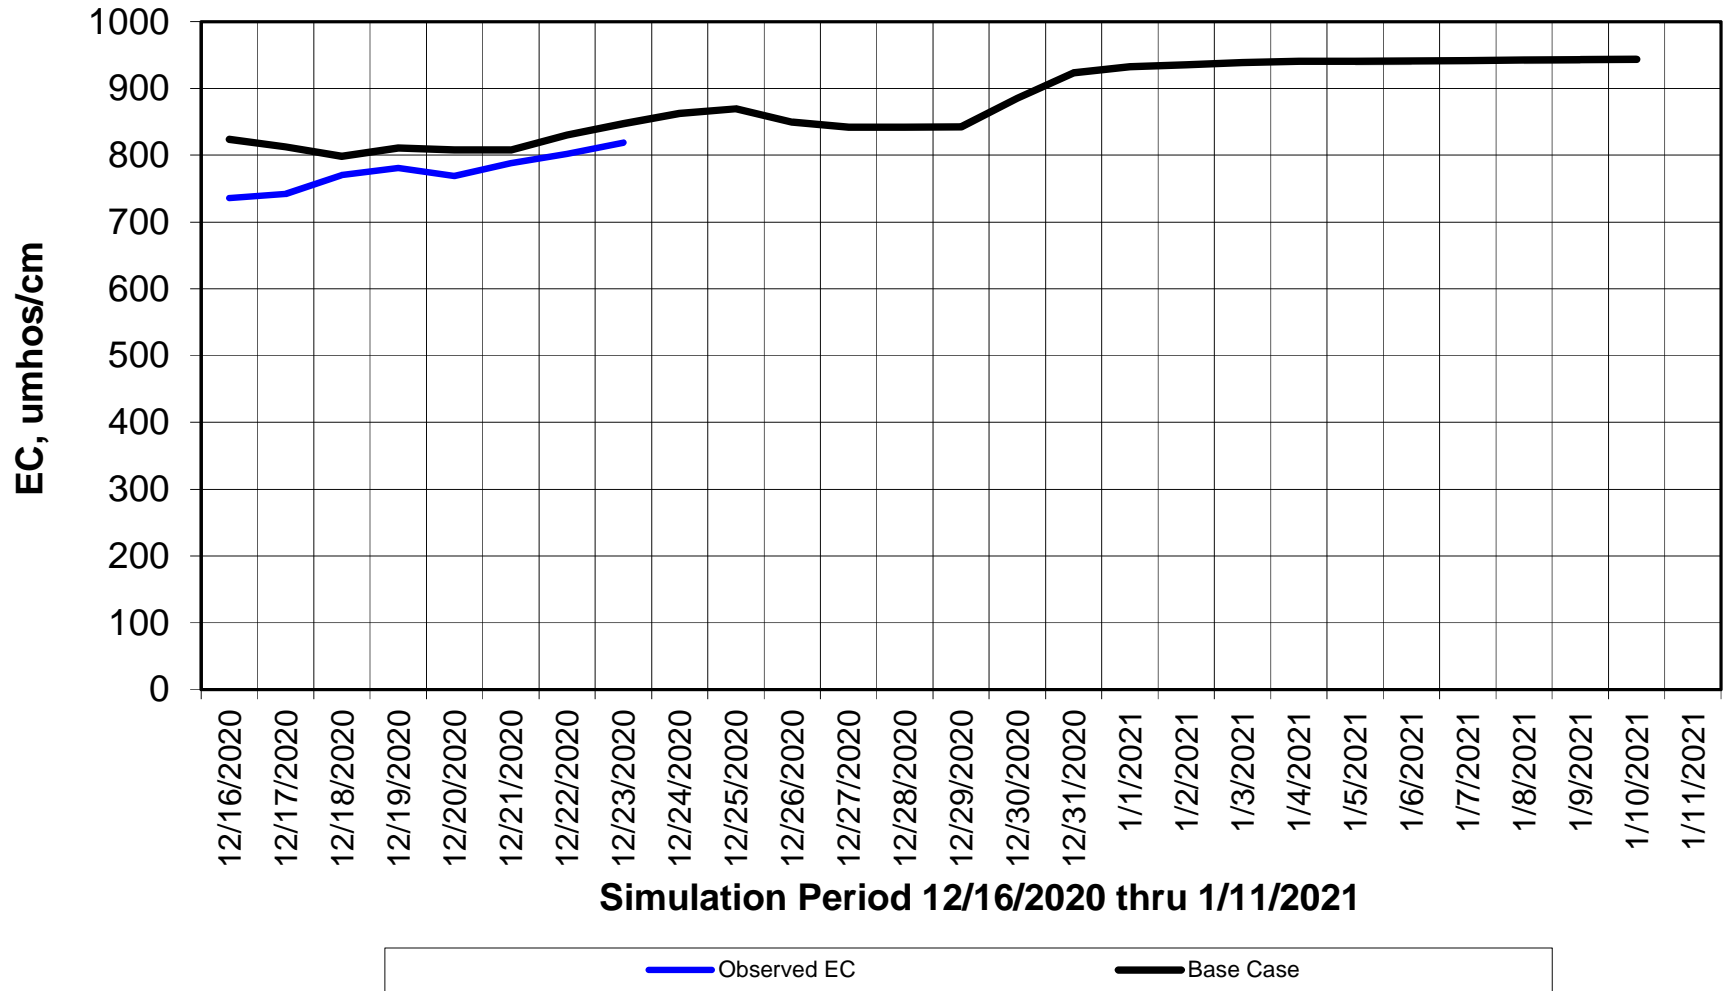

Forecasted Daily EC @ Holland Ct

Simulation Period 12/16/2020 thru 1/11/2021

Forecasted Daily EC @ Old River near Middle River

Forecasted Daily EC @ San Joaquin River at Brandt Bridge

Simulation Period 12/16/2020 thru 1/11/2021

Forecasted Daily EC @ Old River at Tracy Road

Forecasted Daily EC @ Jersey Point

Simulation Period 12/16/2020 thru 1/11/2021

Forecasted Daily EC @ Bethel

Simulation Period 12/16/2020 thru 1/11/2021