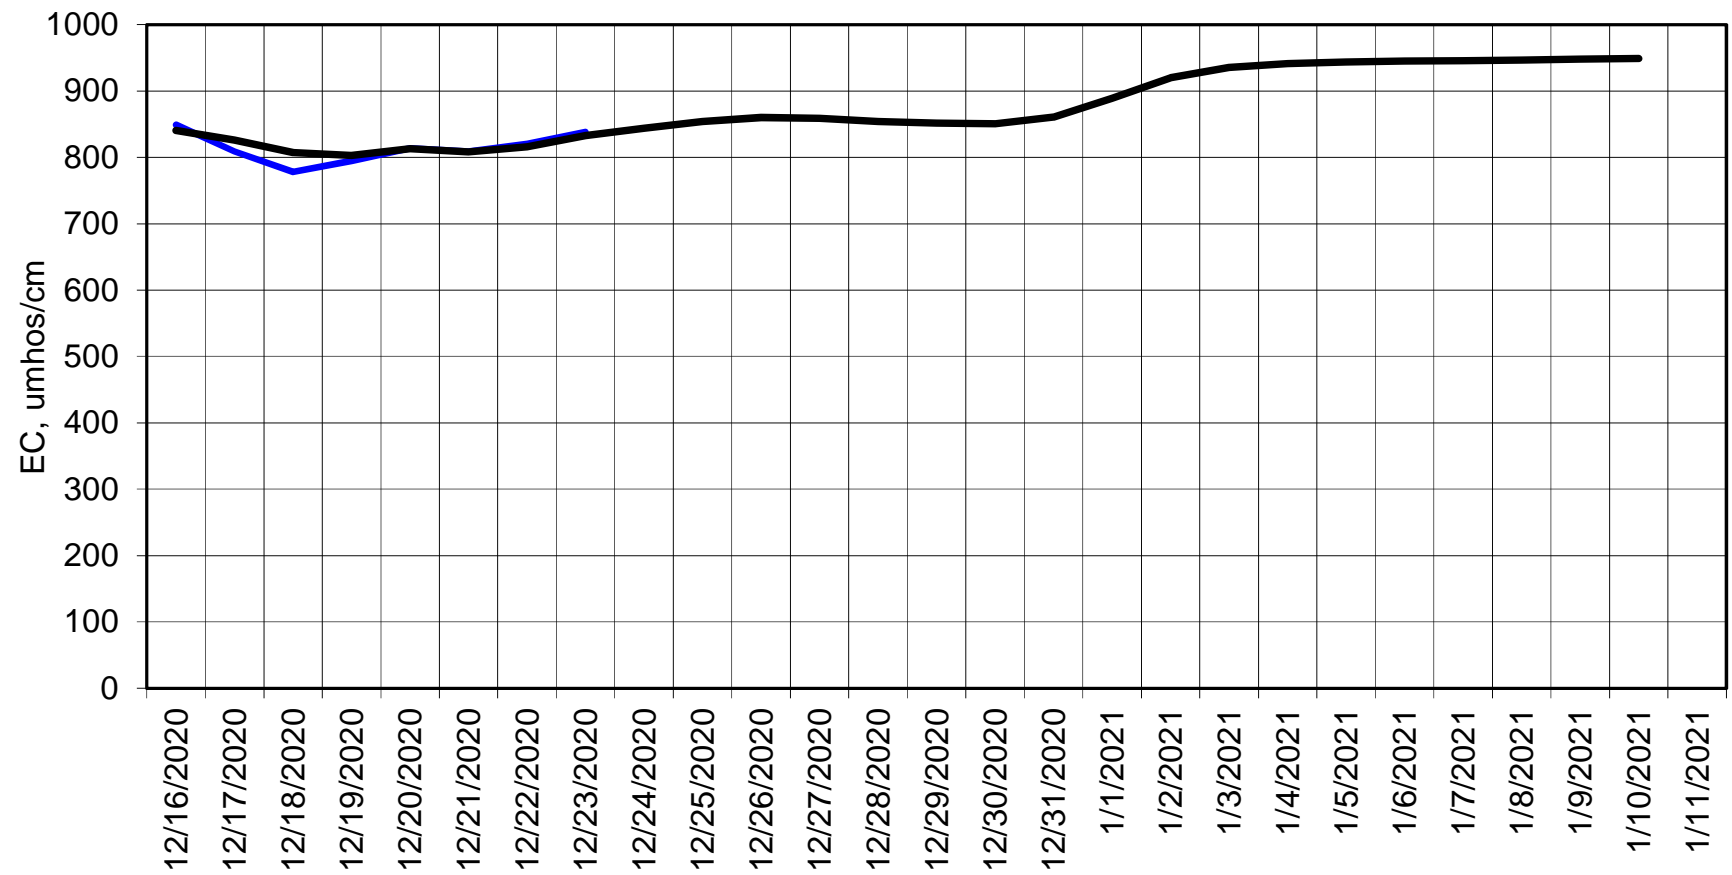

Forecasted Daily EC @ Holland Ct

Simulation Period 12/16/2020 thru 1/11/2021

Forecasted Daily EC @ Old River near Middle River

Forecasted Daily EC @ San Joaquin River at Brandt Bridge

Simulation Period 12/16/2020 thru 1/11/2021

Forecasted Daily EC @ Old River at Tracy Road

Forecasted Daily EC @ Jersey Point

Simulation Period 12/16/2020 thru 1/11/2021

Forecasted Daily EC @ Bethel

Simulation Period 12/16/2020 thru 1/11/2021