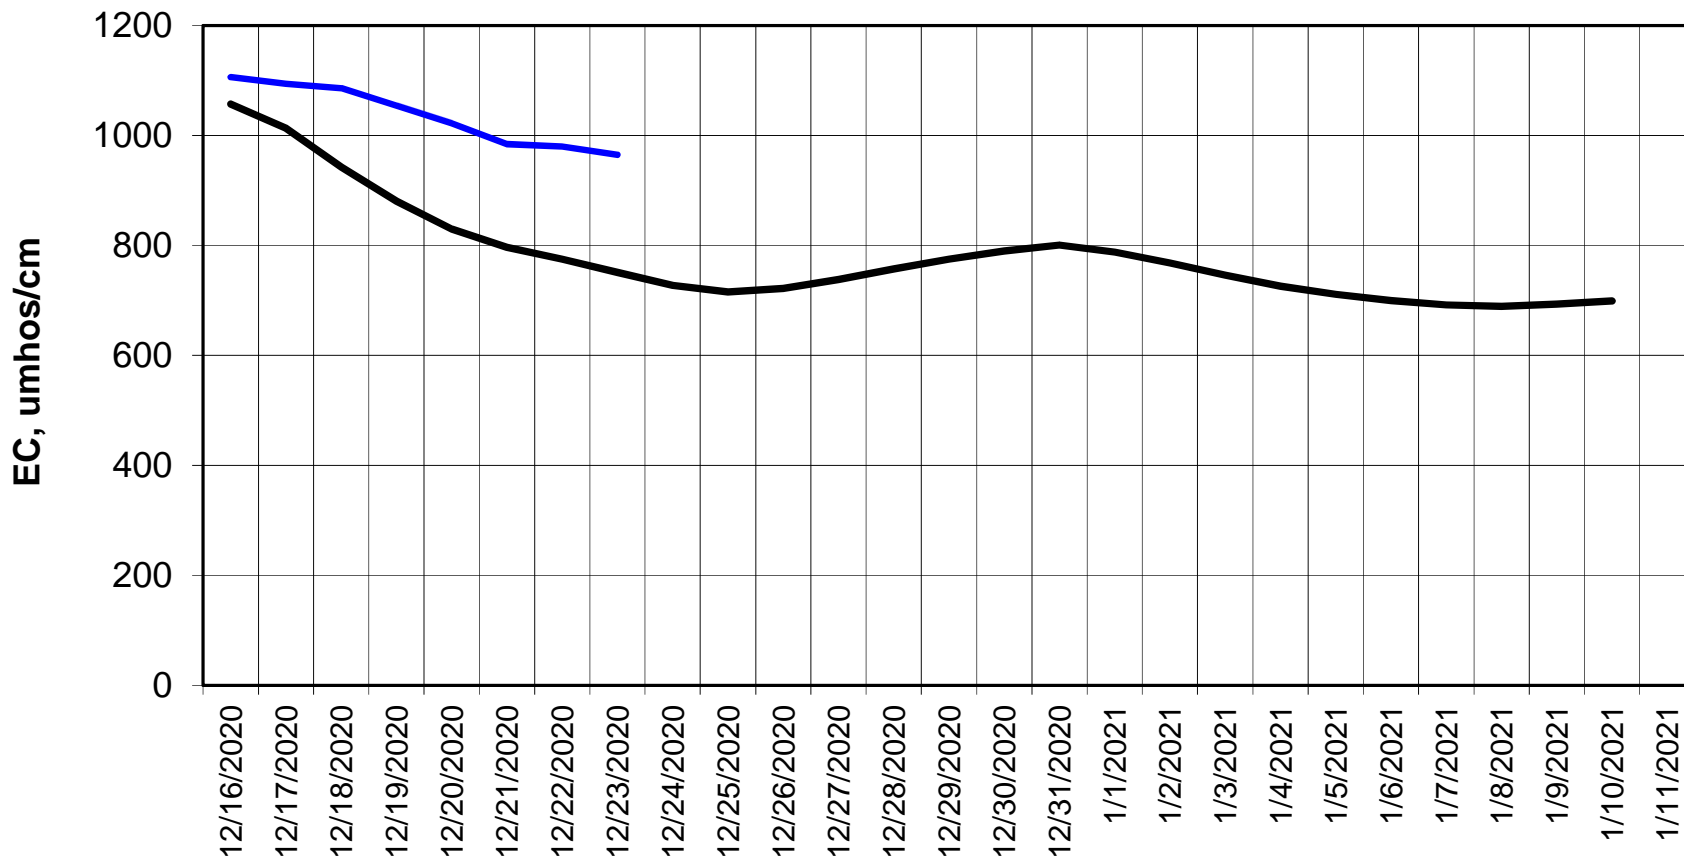

Forecasted Daily EC @ Holland Ct

Simulation Period 12/16/2020 thru 1/11/2021

Forecasted Daily EC @ Old River near Middle River

Forecasted Daily EC @ San Joaquin River at Brandt Bridge

Simulation Period 12/16/2020 thru 1/11/2021

Forecasted Daily EC @ Old River at Tracy Road

Forecasted Daily EC @ Jersey Point

Simulation Period 12/16/2020 thru 1/11/2021

Forecasted Daily EC @ Bethel

Simulation Period 12/16/2020 thru 1/11/2021