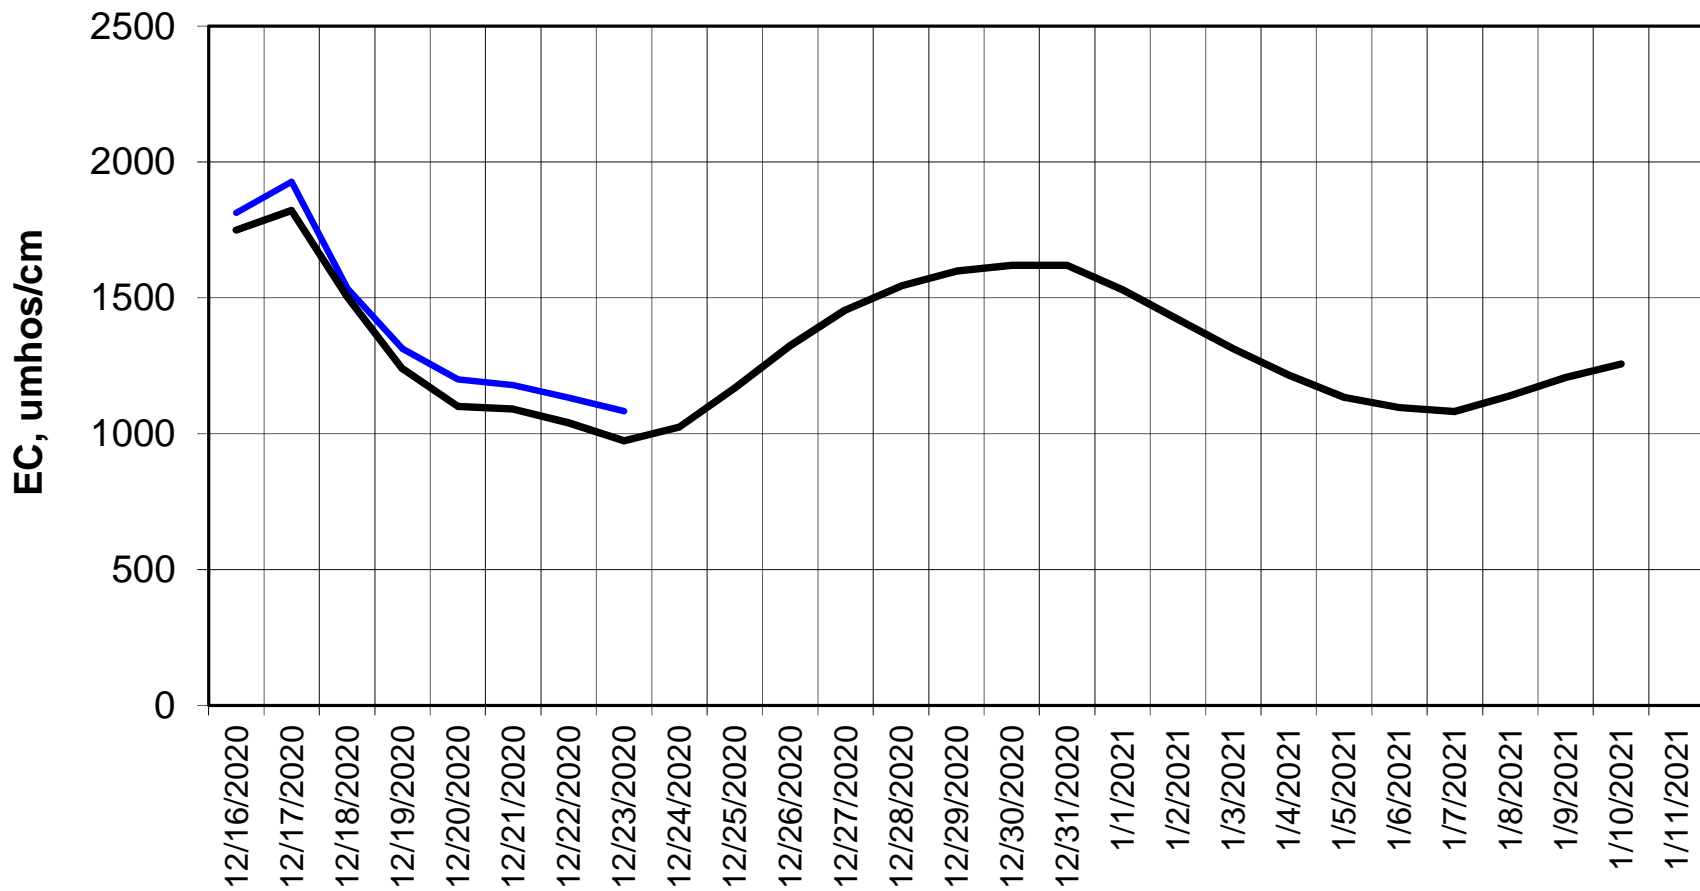

Forecasted Daily EC @ Holland Ct

Simulation Period 12/16/2020 thru 1/11/2021

Forecasted Daily EC @ Old River near Middle River

Forecasted Daily EC @ San Joaquin River at Brandt Bridge

Simulation Period 12/16/2020 thru 1/11/2021

Forecasted Daily EC @ Old River at Tracy Road

Forecasted Daily EC @ Jersey Point

Simulation Period 12/16/2020 thru 1/11/2021

Forecasted Daily EC @ Bethel

Simulation Period 12/16/2020 thru 1/11/2021