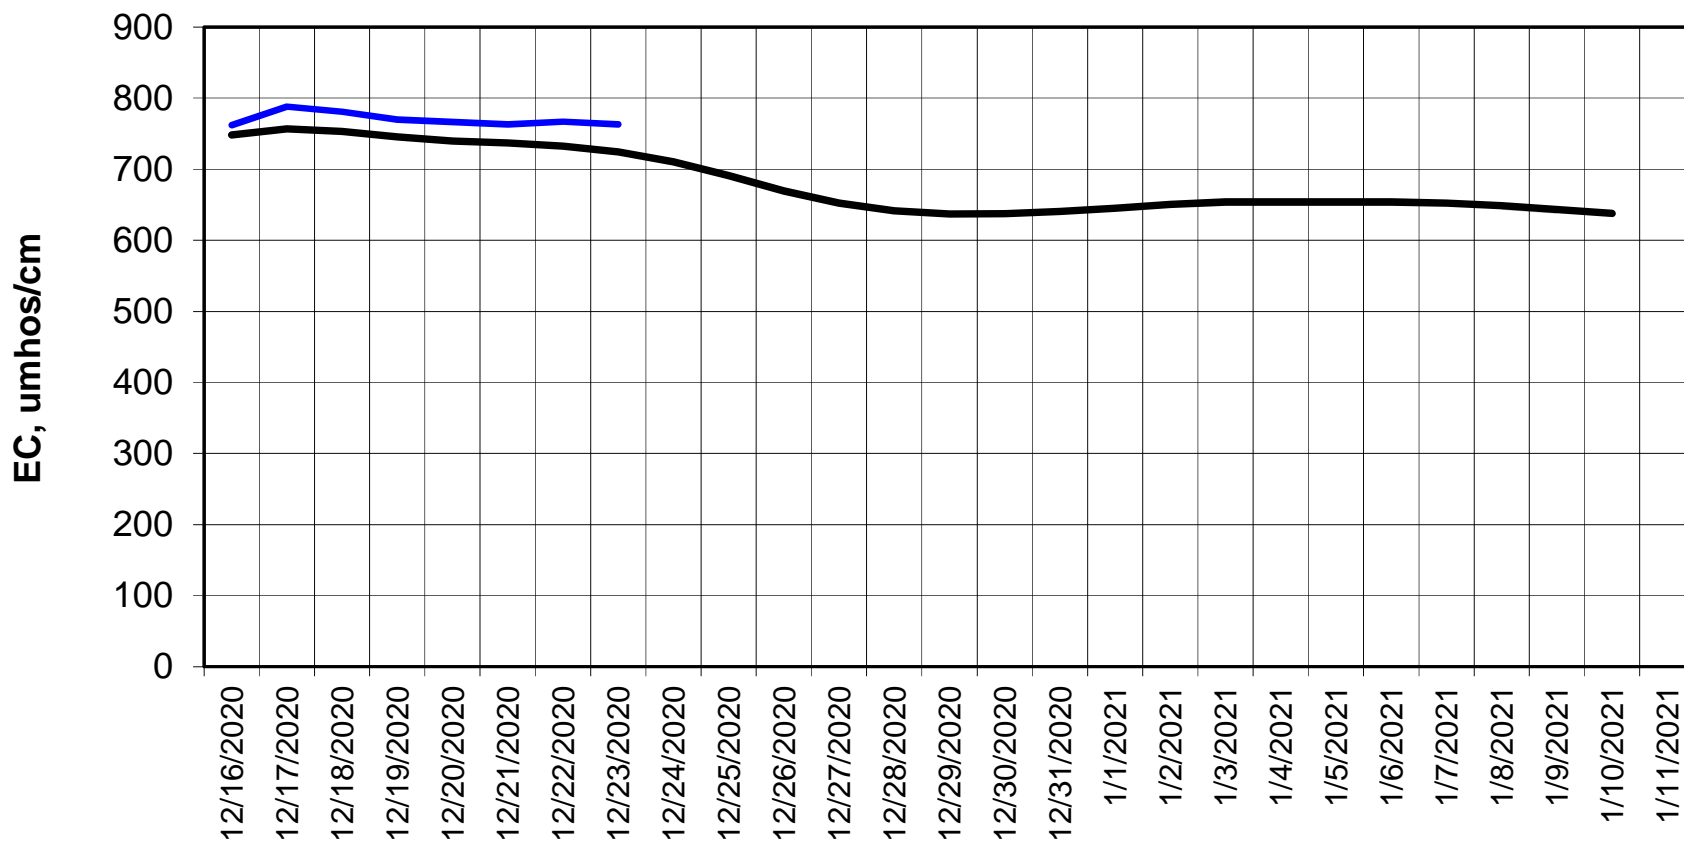

Forecasted Daily EC @ Holland Ct

Simulation Period 12/16/2020 thru 1/11/2021

Forecasted Daily EC @ Old River near Middle River

Forecasted Daily EC @ San Joaquin River at Brandt Bridge

Simulation Period 12/16/2020 thru 1/11/2021

Forecasted Daily EC @ Old River at Tracy Road

Forecasted Daily EC @ Jersey Point

Simulation Period 12/16/2020 thru 1/11/2021

Forecasted Daily EC @ Bethel

Simulation Period 12/16/2020 thru 1/11/2021