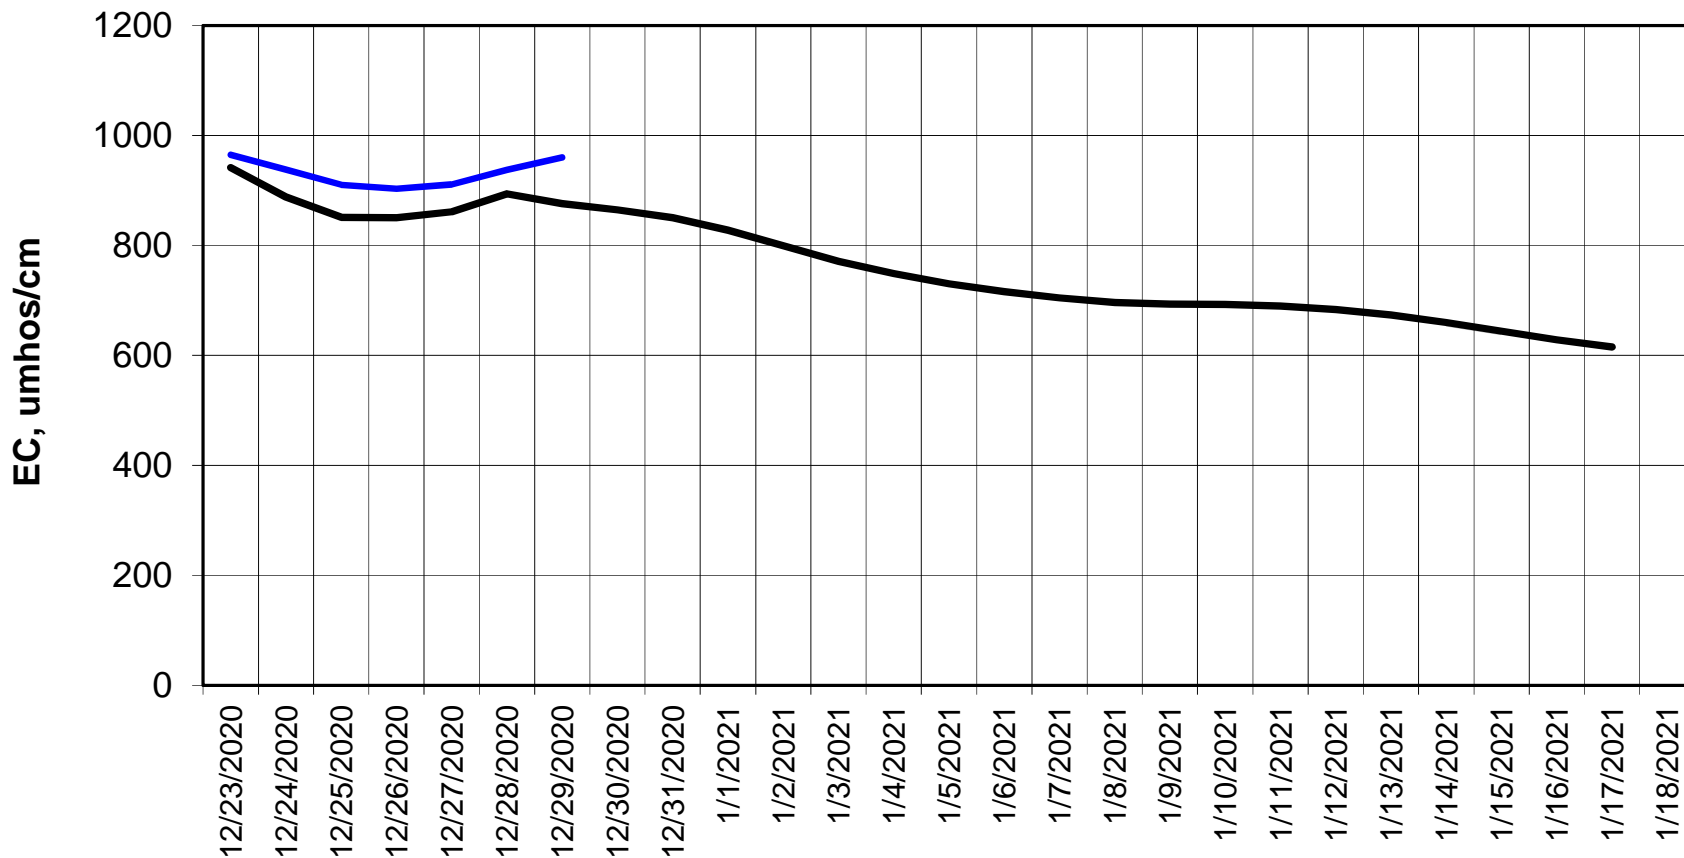

Forecasted Daily EC @ Holland Ct

Simulation Period 12/23/2020 thru 1/18/2021

Forecasted Daily EC @ Old River near Middle River

Forecasted Daily EC @ San Joaquin River at Brandt Bridge

Simulation Period 12/23/2020 thru 1/18/2021

Forecasted Daily EC @ Old River at Tracy Road

Simulation Period 12/23/2020 thru 1/18/2021

Forecasted Daily EC @ Jersey Point

Simulation Period 12/23/2020 thru 1/18/2021

Forecasted Daily EC @ Bethel

Simulation Period 12/23/2020 thru 1/18/2021