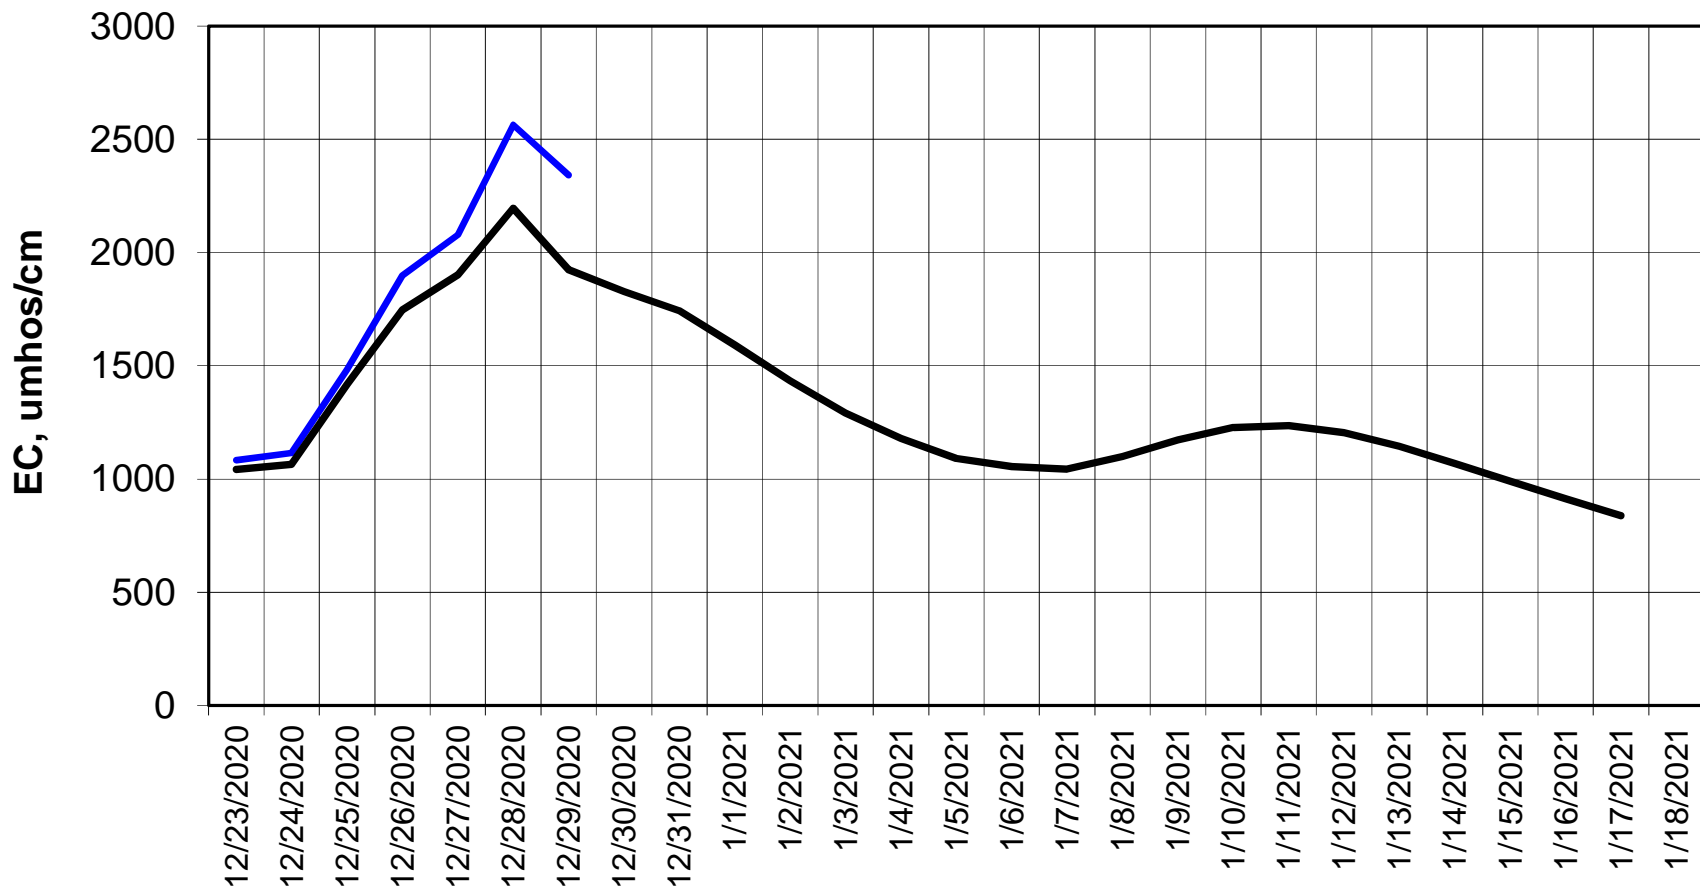

Forecasted Daily EC @ Holland Ct

Simulation Period 12/23/2020 thru 1/18/2021

Forecasted Daily EC @ Old River near Middle River

Forecasted Daily EC @ San Joaquin River at Brandt Bridge

Simulation Period 12/23/2020 thru 1/18/2021

Forecasted Daily EC @ Old River at Tracy Road

Simulation Period 12/23/2020 thru 1/18/2021

Forecasted Daily EC @ Jersey Point

Simulation Period 12/23/2020 thru 1/18/2021

Forecasted Daily EC @ Bethel

Simulation Period 12/23/2020 thru 1/18/2021