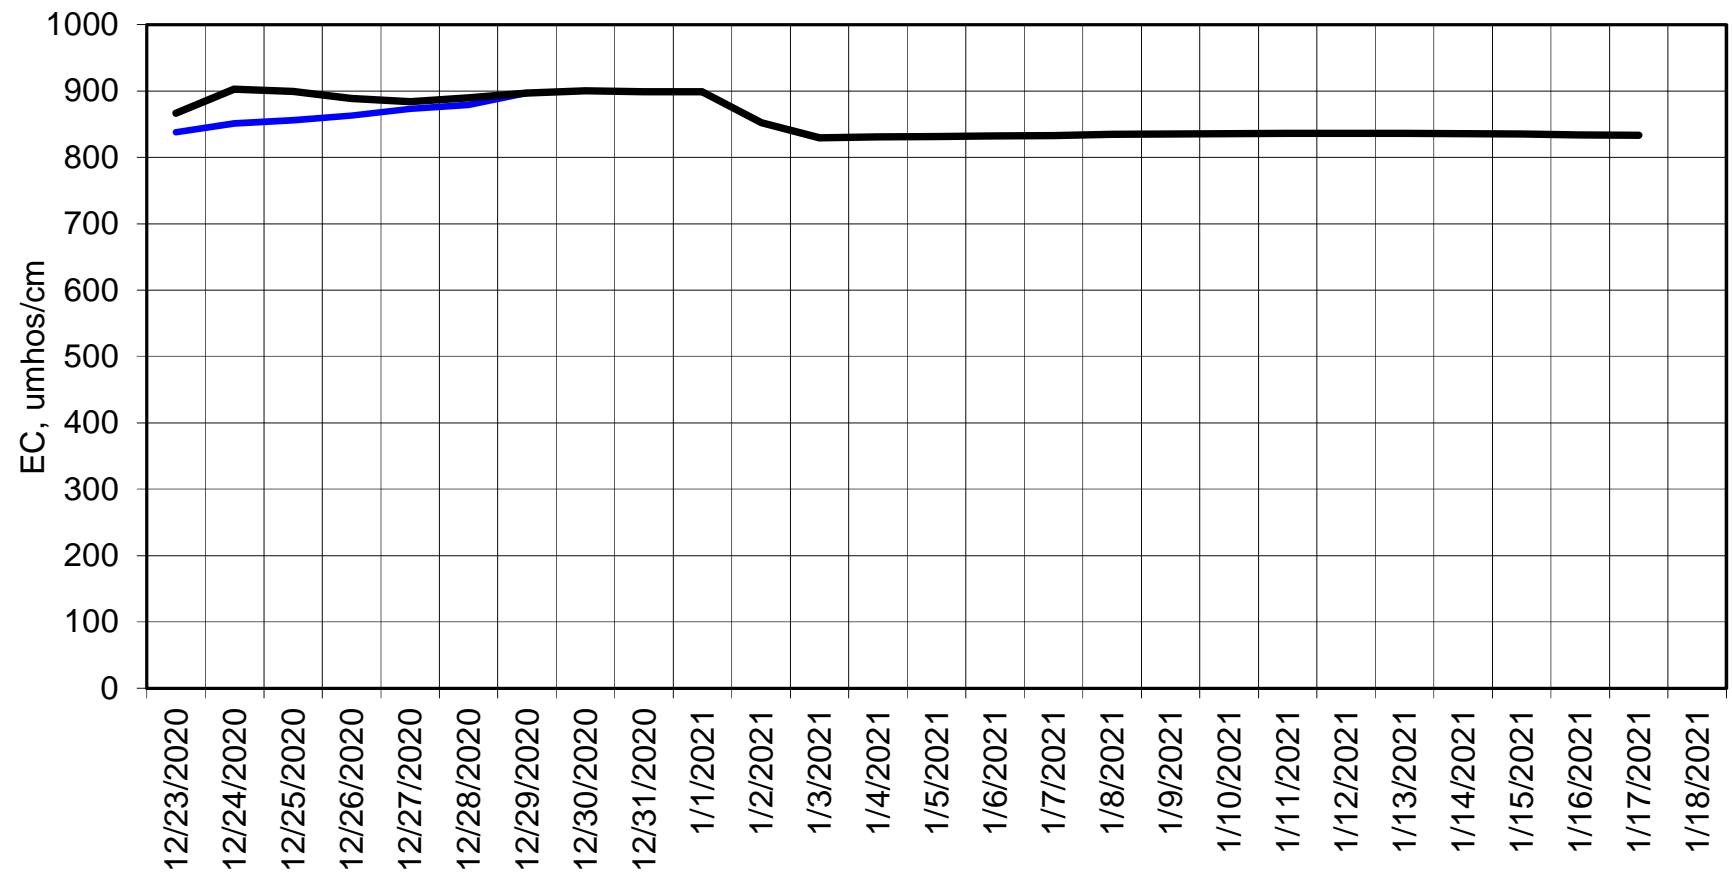

Forecasted Daily EC @ Holland Ct

Simulation Period 12/23/2020 thru 1/18/2021

Forecasted Daily EC @ Old River near Middle River

Forecasted Daily EC @ San Joaquin River at Brandt Bridge

Simulation Period 12/23/2020 thru 1/18/2021

Forecasted Daily EC @ Old River at Tracy Road

Simulation Period 12/23/2020 thru 1/18/2021

Forecasted Daily EC @ Jersey Point

Simulation Period 12/23/2020 thru 1/18/2021

Forecasted Daily EC @ Bethel

Simulation Period 12/23/2020 thru 1/18/2021