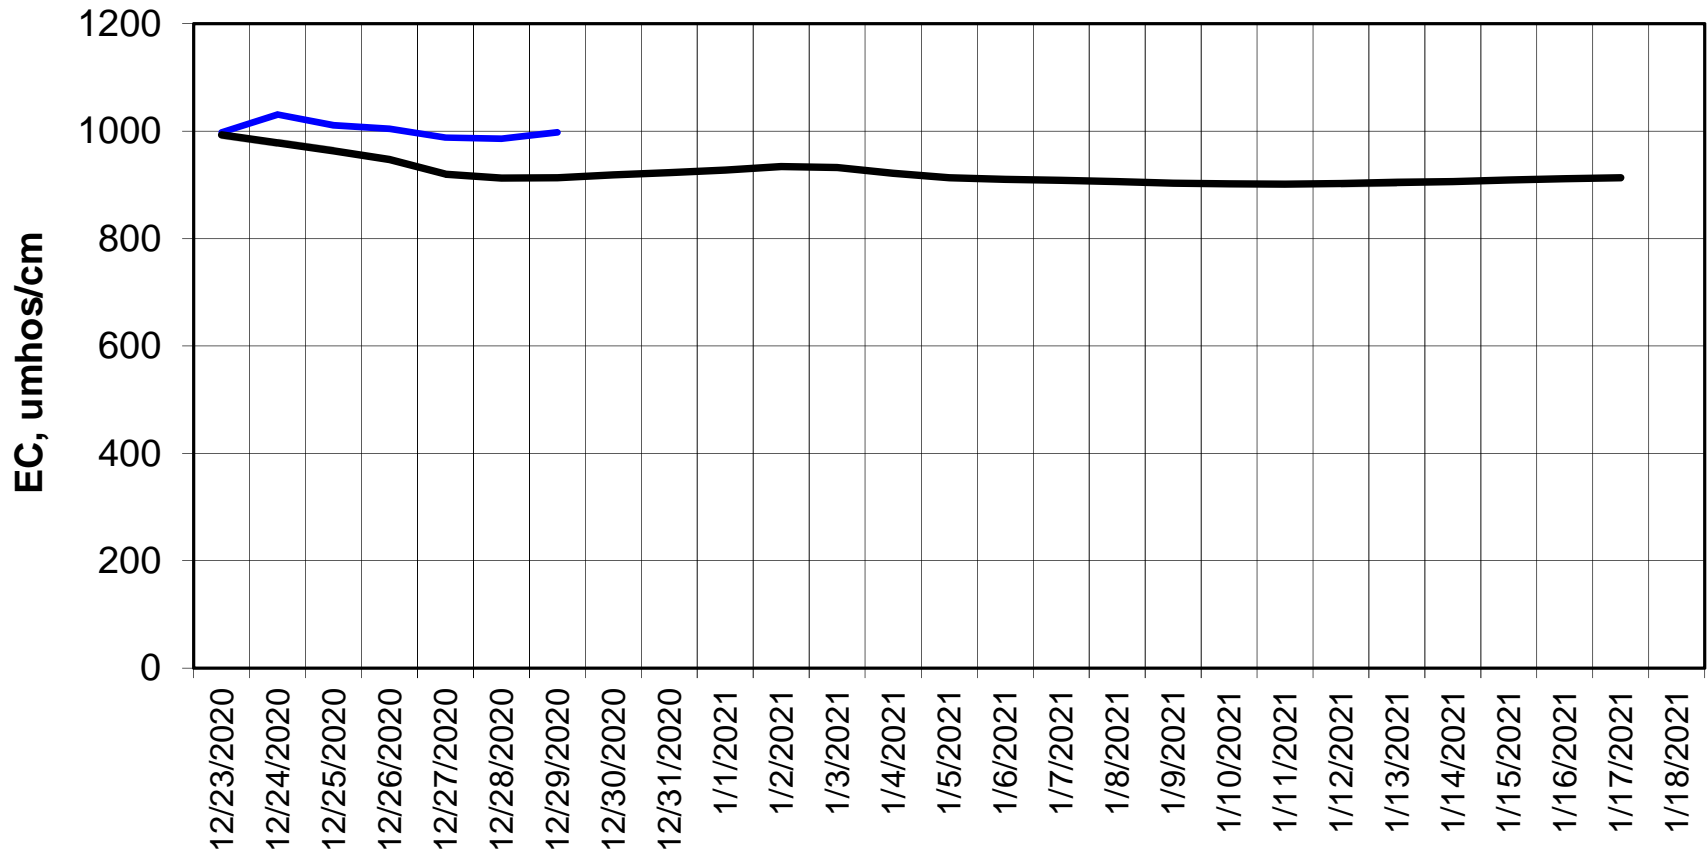

Forecasted Daily EC @ Holland Ct

Simulation Period 12/23/2020 thru 1/18/2021

Forecasted Daily EC @ Old River near Middle River

Forecasted Daily EC @ San Joaquin River at Brandt Bridge

Simulation Period 12/23/2020 thru 1/18/2021

Forecasted Daily EC @ Old River at Tracy Road

Simulation Period 12/23/2020 thru 1/18/2021

Forecasted Daily EC @ Jersey Point

Simulation Period 12/23/2020 thru 1/18/2021

Forecasted Daily EC @ Bethel

Simulation Period 12/23/2020 thru 1/18/2021