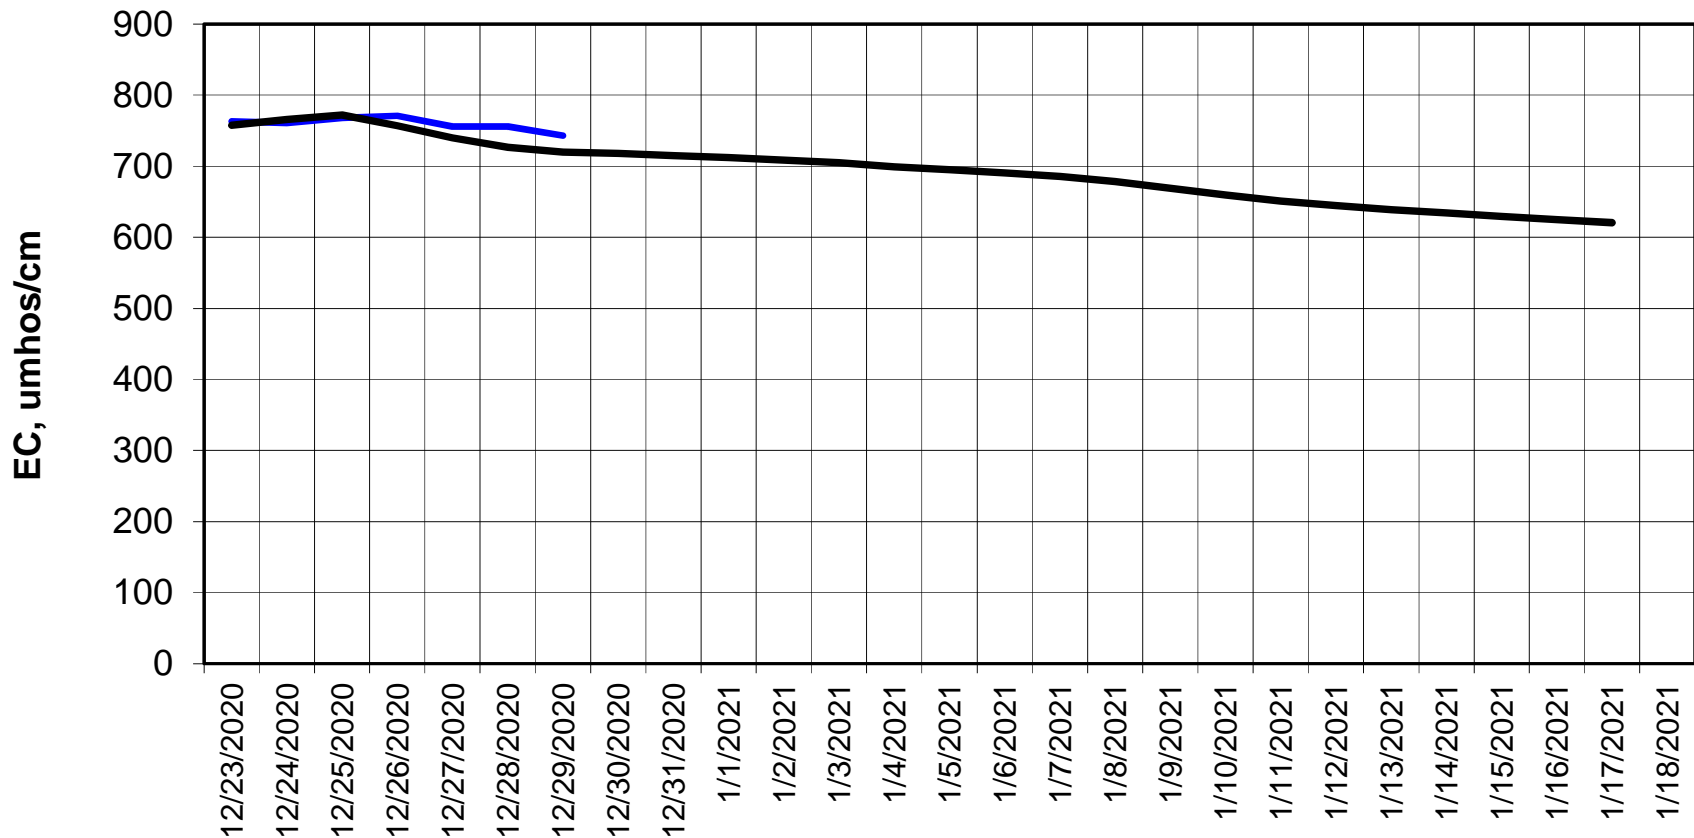

Forecasted Daily EC @ Holland Ct

Simulation Period 12/23/2020 thru 1/18/2021

Forecasted Daily EC @ Old River near Middle River

Forecasted Daily EC @ San Joaquin River at Brandt Bridge

Simulation Period 12/23/2020 thru 1/18/2021

Forecasted Daily EC @ Old River at Tracy Road

Simulation Period 12/23/2020 thru 1/18/2021

Forecasted Daily EC @ Jersey Point

Simulation Period 12/23/2020 thru 1/18/2021

Forecasted Daily EC @ Bethel

Simulation Period 12/23/2020 thru 1/18/2021