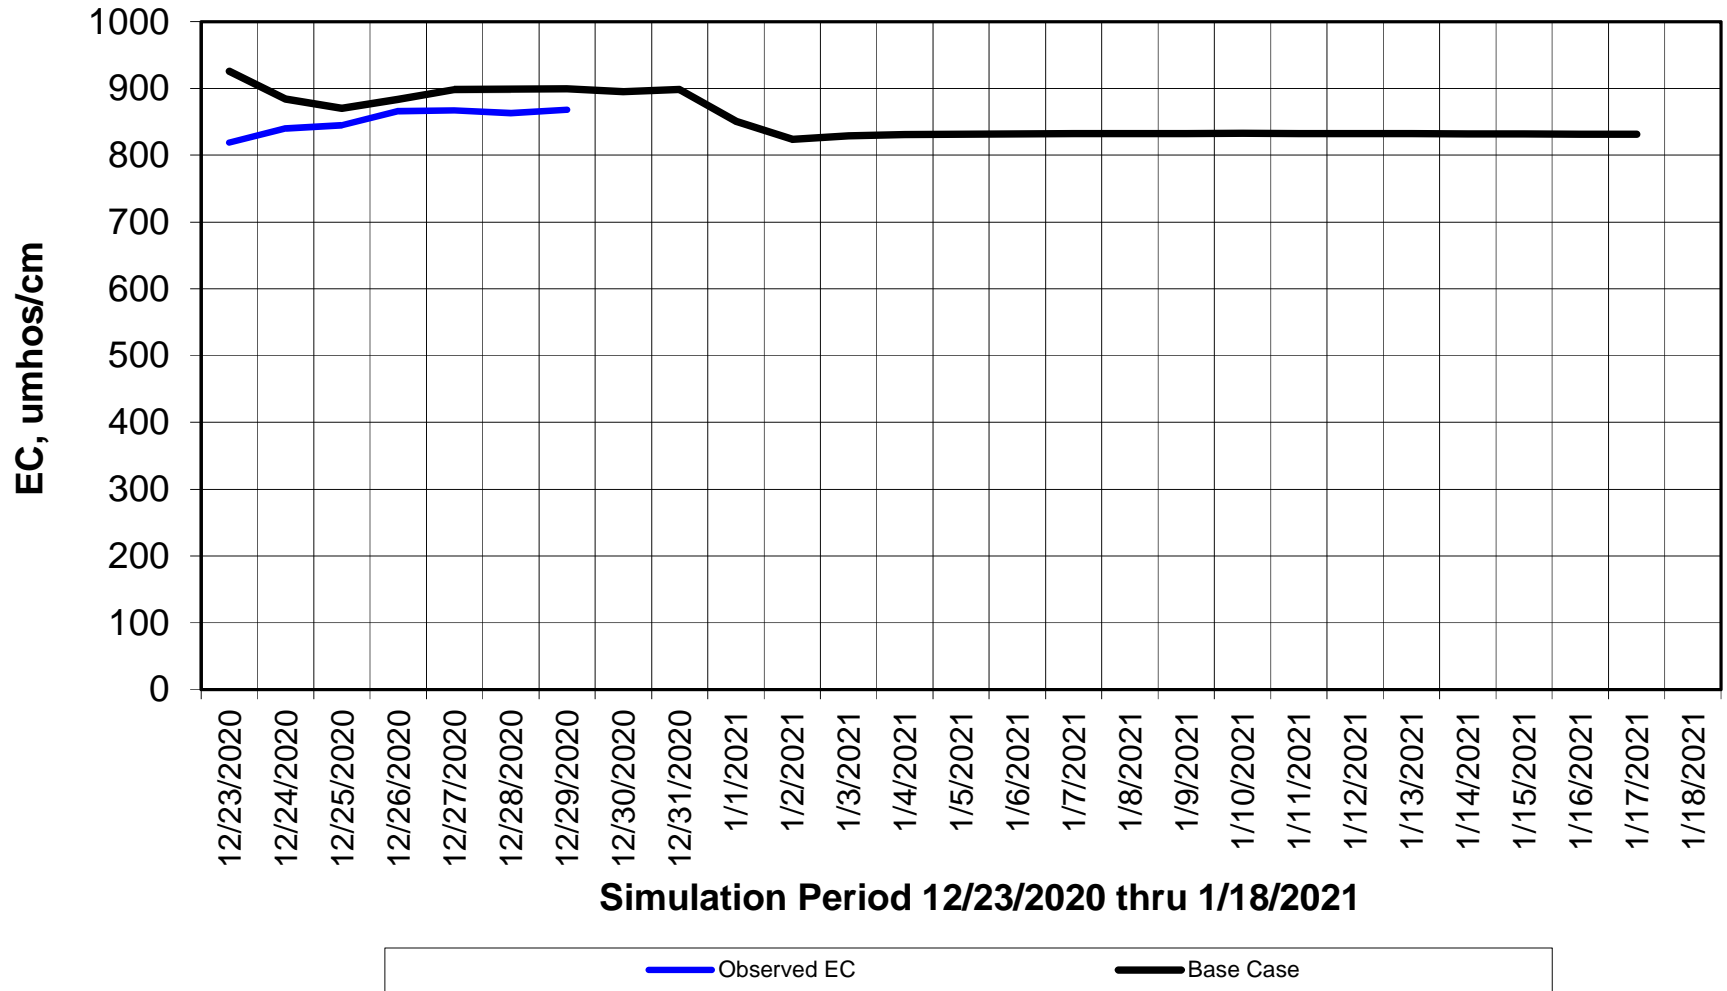

Forecasted Daily EC @ Holland Ct

Simulation Period 12/23/2020 thru 1/18/2021

Forecasted Daily EC @ Old River near Middle River

Forecasted Daily EC @ San Joaquin River at Brandt Bridge

Simulation Period 12/23/2020 thru 1/18/2021

Forecasted Daily EC @ Old River at Tracy Road

Simulation Period 12/23/2020 thru 1/18/2021

Forecasted Daily EC @ Jersey Point

Simulation Period 12/23/2020 thru 1/18/2021

Forecasted Daily EC @ Bethel

Simulation Period 12/23/2020 thru 1/18/2021