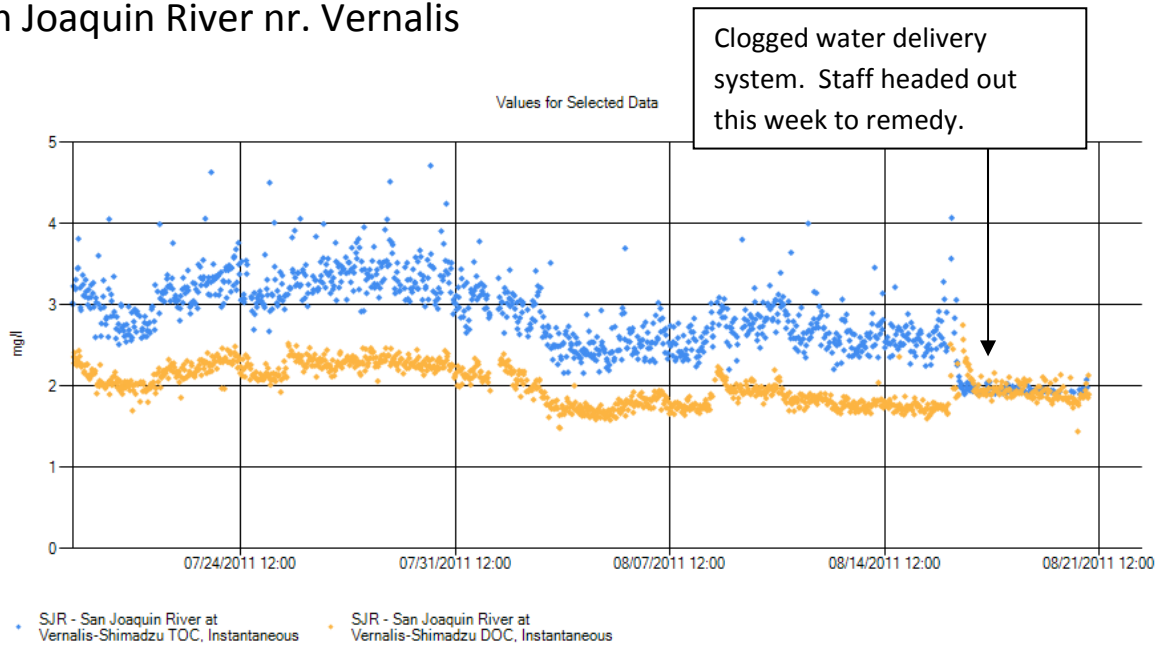

RTDF Station Update: August 22, 2011

Organic Carbon

Sacramento River @ Hood

San Joaquin River nr. Vernalis

Banks Pumping Plant

Jones Pumping Plant

Bromide—Banks, Jones, and Vernalis

-color coded notes for station