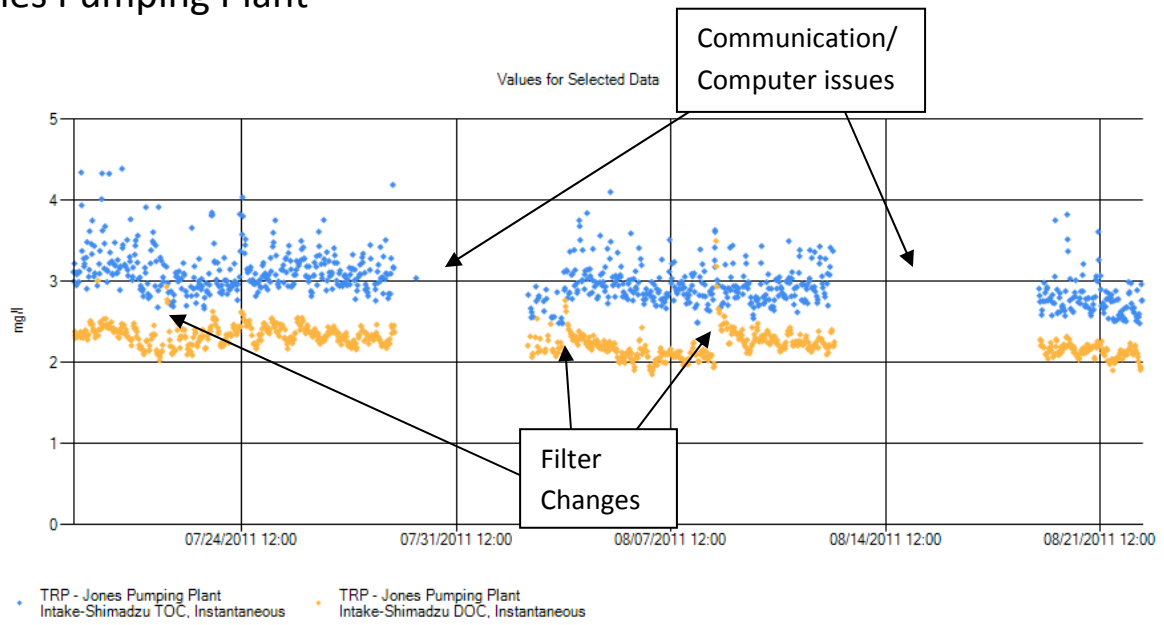

RTDF Station Update: August 22, 2011

Organic Carbon

Sacramento River @ Hood

San Joaquin River nr. Vernalis

Banks Pumping Plant

Jones Pumping Plant

Bromide—Banks, Jones, and Vernalis

-color coded notes for station