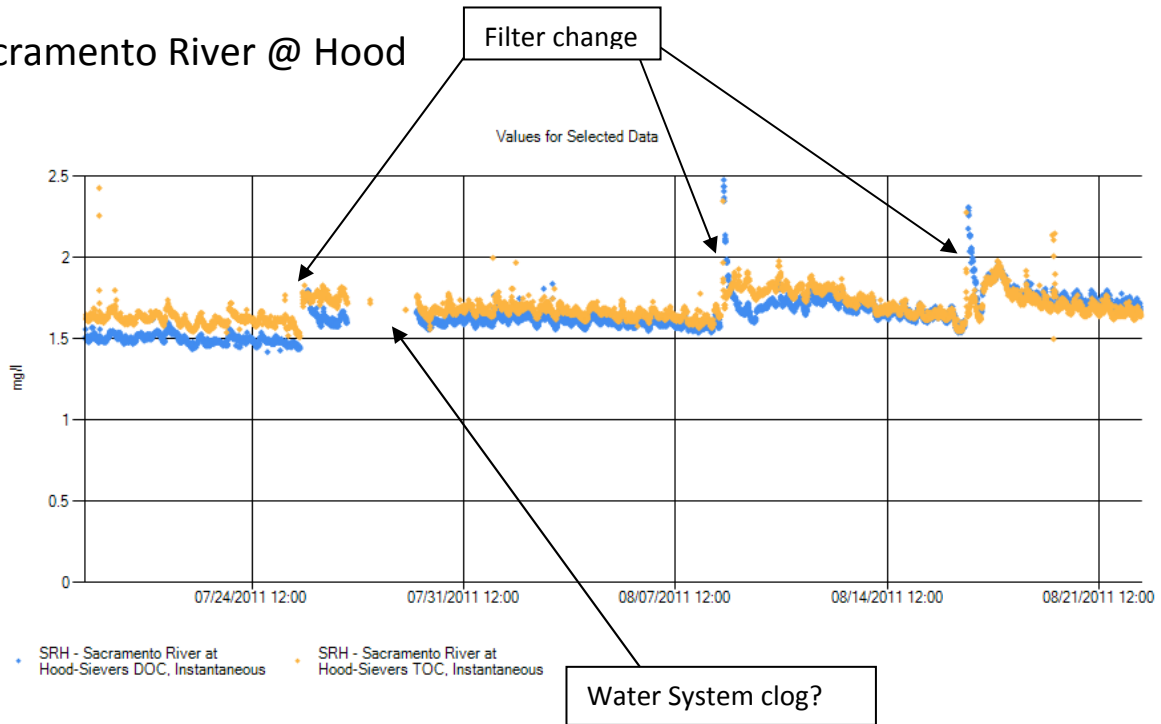

RTDF Station Update: August 22, 2011

Organic Carbon

Sacramento River @ Hood

San Joaquin River nr. Vernalis

Banks Pumping Plant

Jones Pumping Plant

Bromide—Banks, Jones, and Vernalis

-color coded notes for station