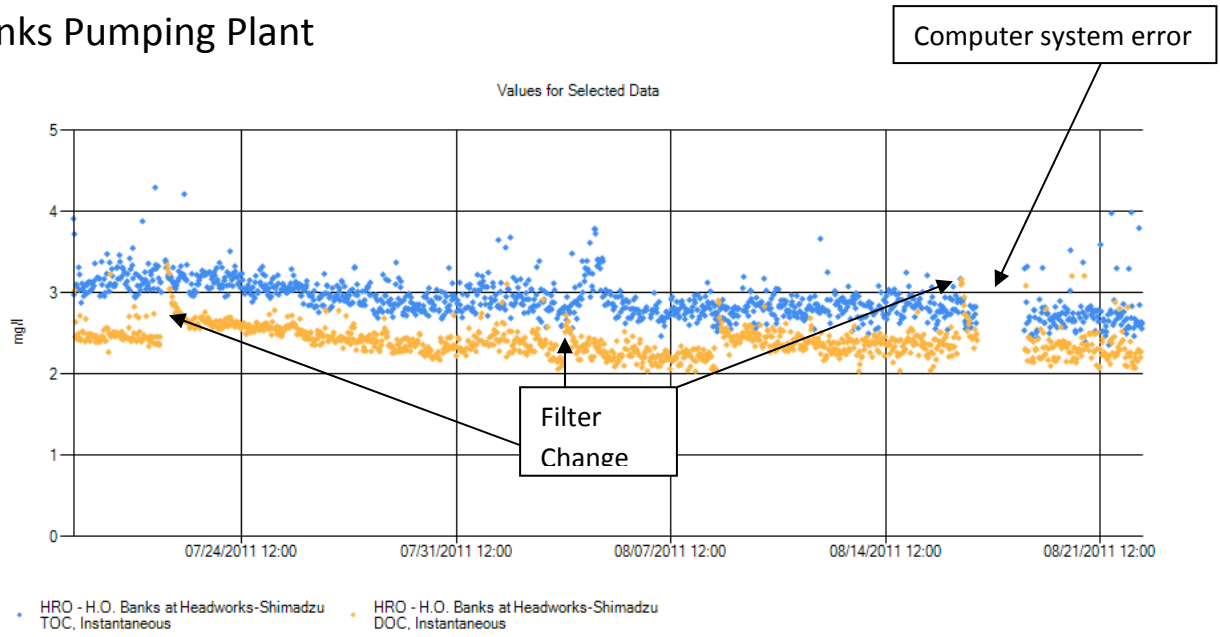

RTDF Station Update: August 22, 2011

Organic Carbon

Sacramento River @ Hood

San Joaquin River nr. Vernalis

Banks Pumping Plant

Jones Pumping Plant

Bromide—Banks, Jones, and Vernalis

-color coded notes for station