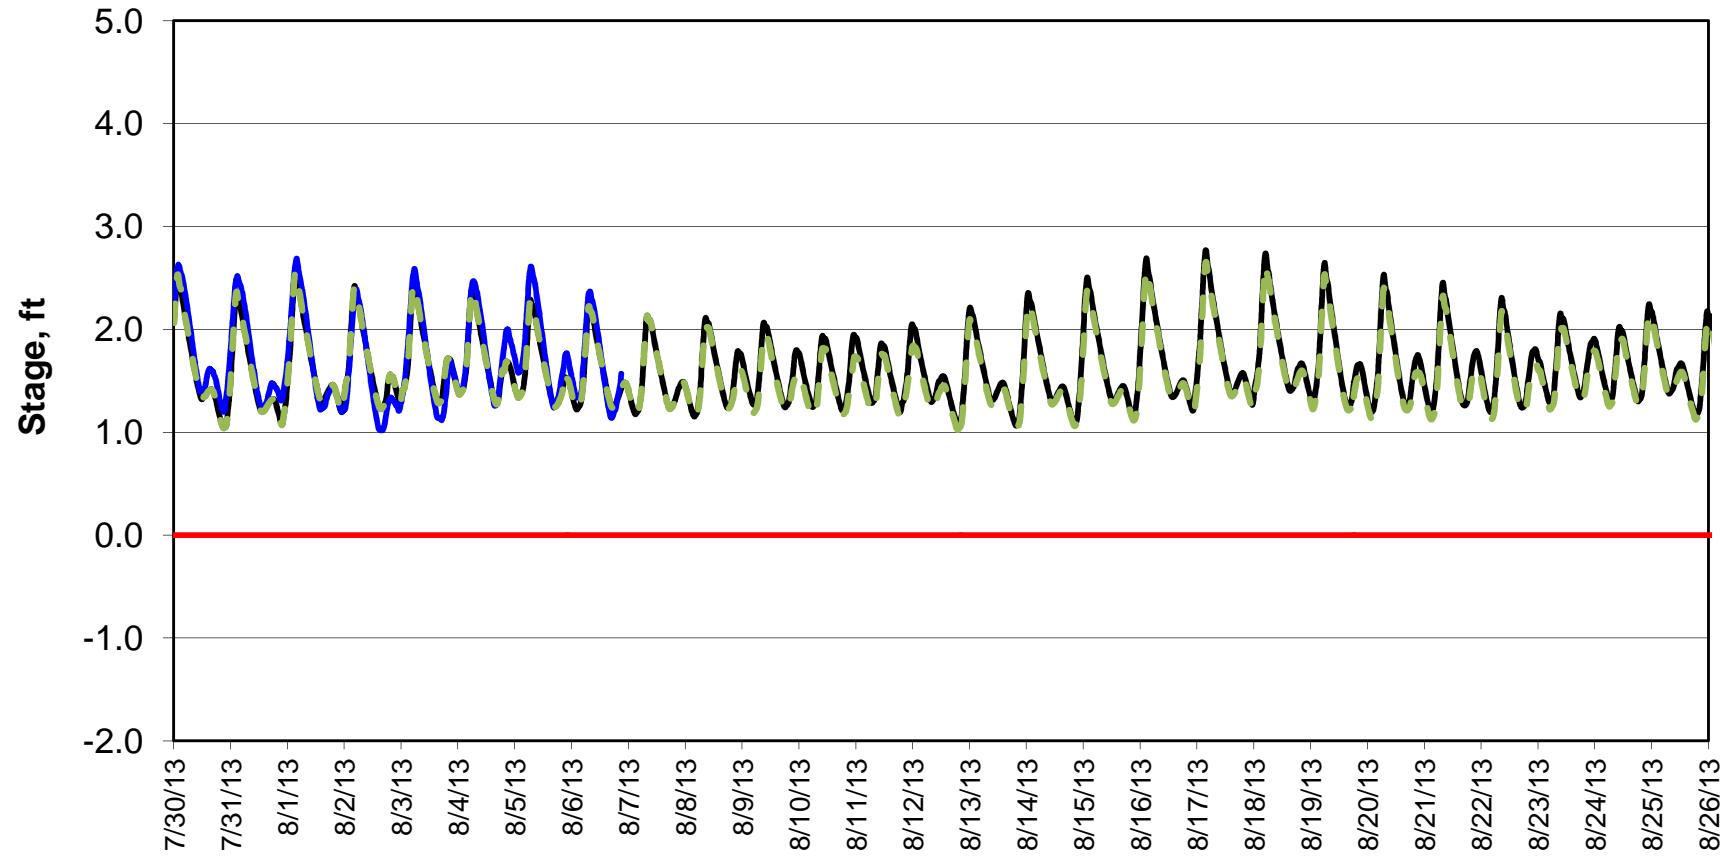

### Forecasted Stage Middle River @ Howard Road

Forecast Period 8/6/2013 thru 8/26/2013

### Forecasted Stage @ Old River @ Tracy Road

Forecast Period 8/6/2013 thru 8/26/2013

### Forecasted Stage @ Doughty Ct/Channel 205

Forecast Period 8/6/2013 thru 8/26/2013

### Forecasted Stage @ East End of Grant Line Canal/Channel 204

Forecast Period 8/6/2013 thru 8/26/2013