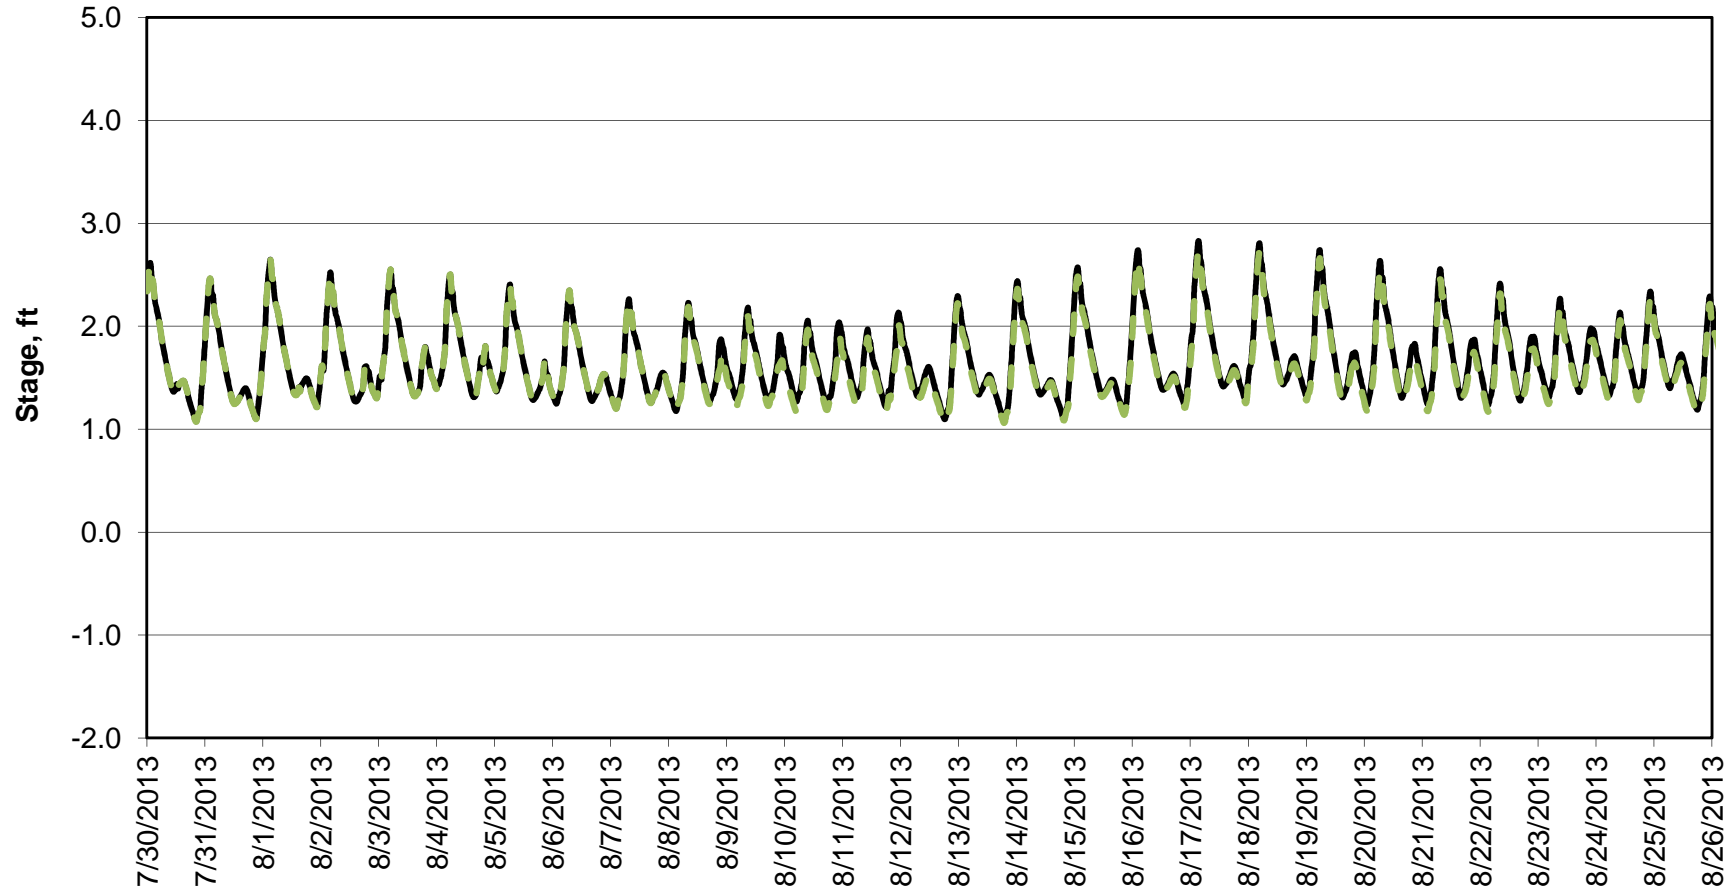

### Forecasted Stage @ Old River @ Tracy Road

Forecast Period 8/6/2013 thru 8/26/2013

### Forecasted Stage @ Doughty Ct/Channel 205

Forecast Period 8/6/2013 thru 8/26/2013

### Forecasted Stage @ East End of Grant Line Canal/Channel 204

Forecast Period 8/6/2013 thru 8/26/2013