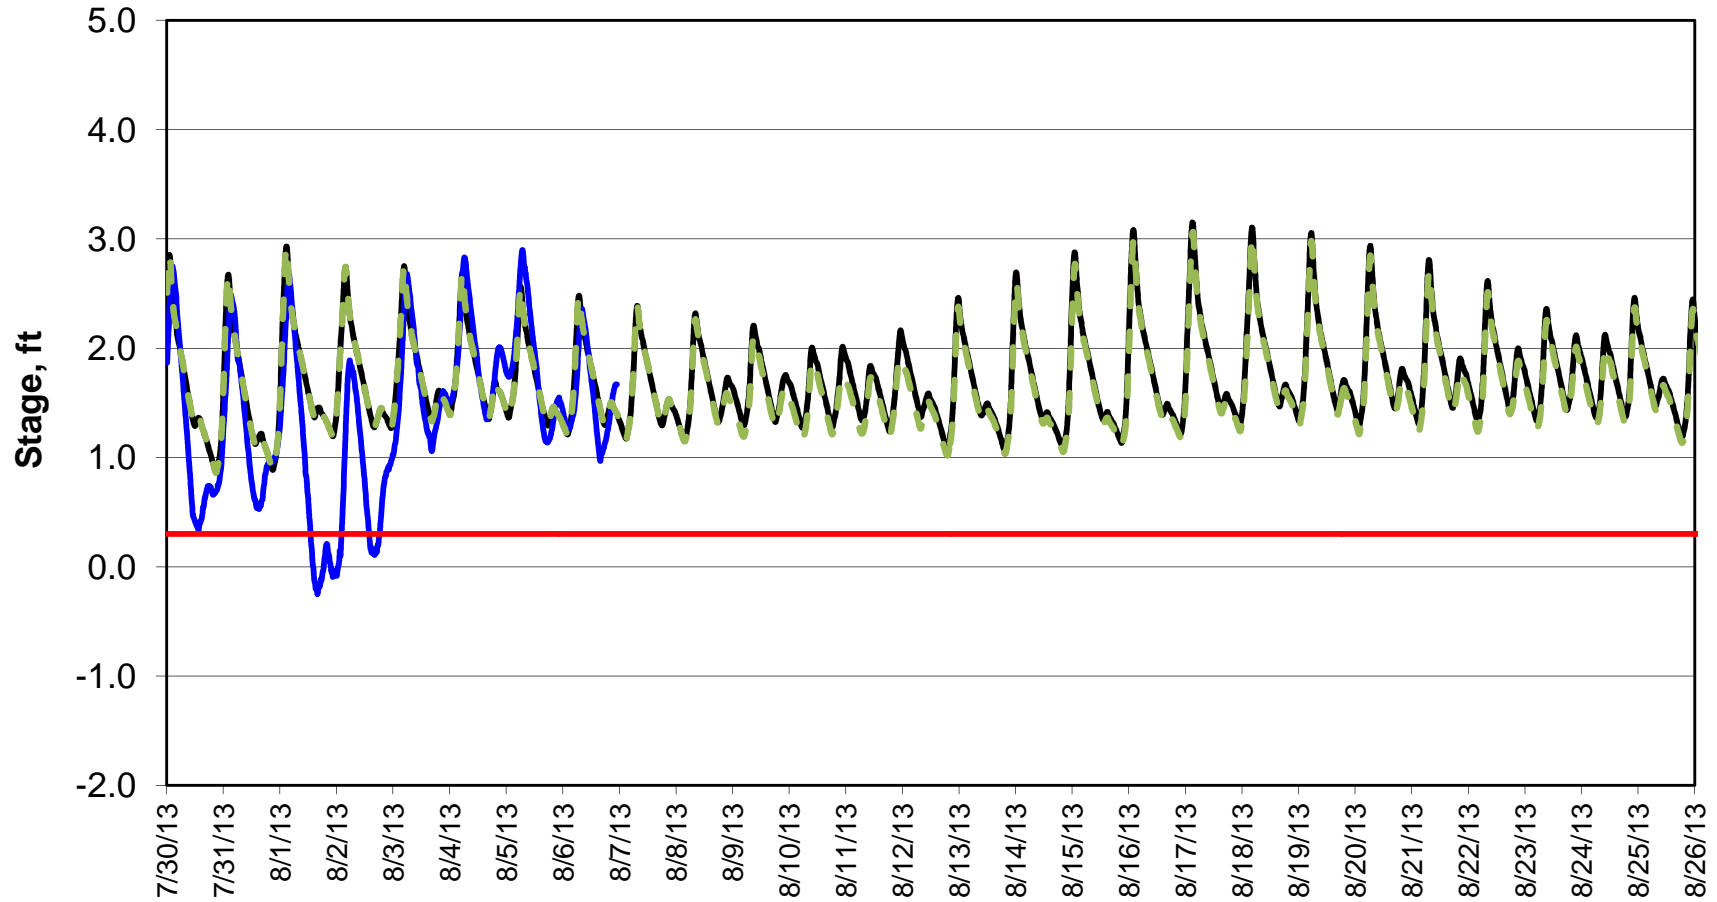

### Forecasted Stage Middle River @ Howard Road

Forecast Period 8/6/2013 thru 8/26/2013

### Forecasted Stage @ Old River @ Tracy Road

Forecast Period 8/6/2013 thru 8/26/2013

### Forecasted Stage @ Doughty Ct/Channel 205

Forecast Period 8/6/2013 thru 8/26/2013

### Forecasted Stage @ East End of Grant Line Canal/Channel 204

Forecast Period 8/6/2013 thru 8/26/2013