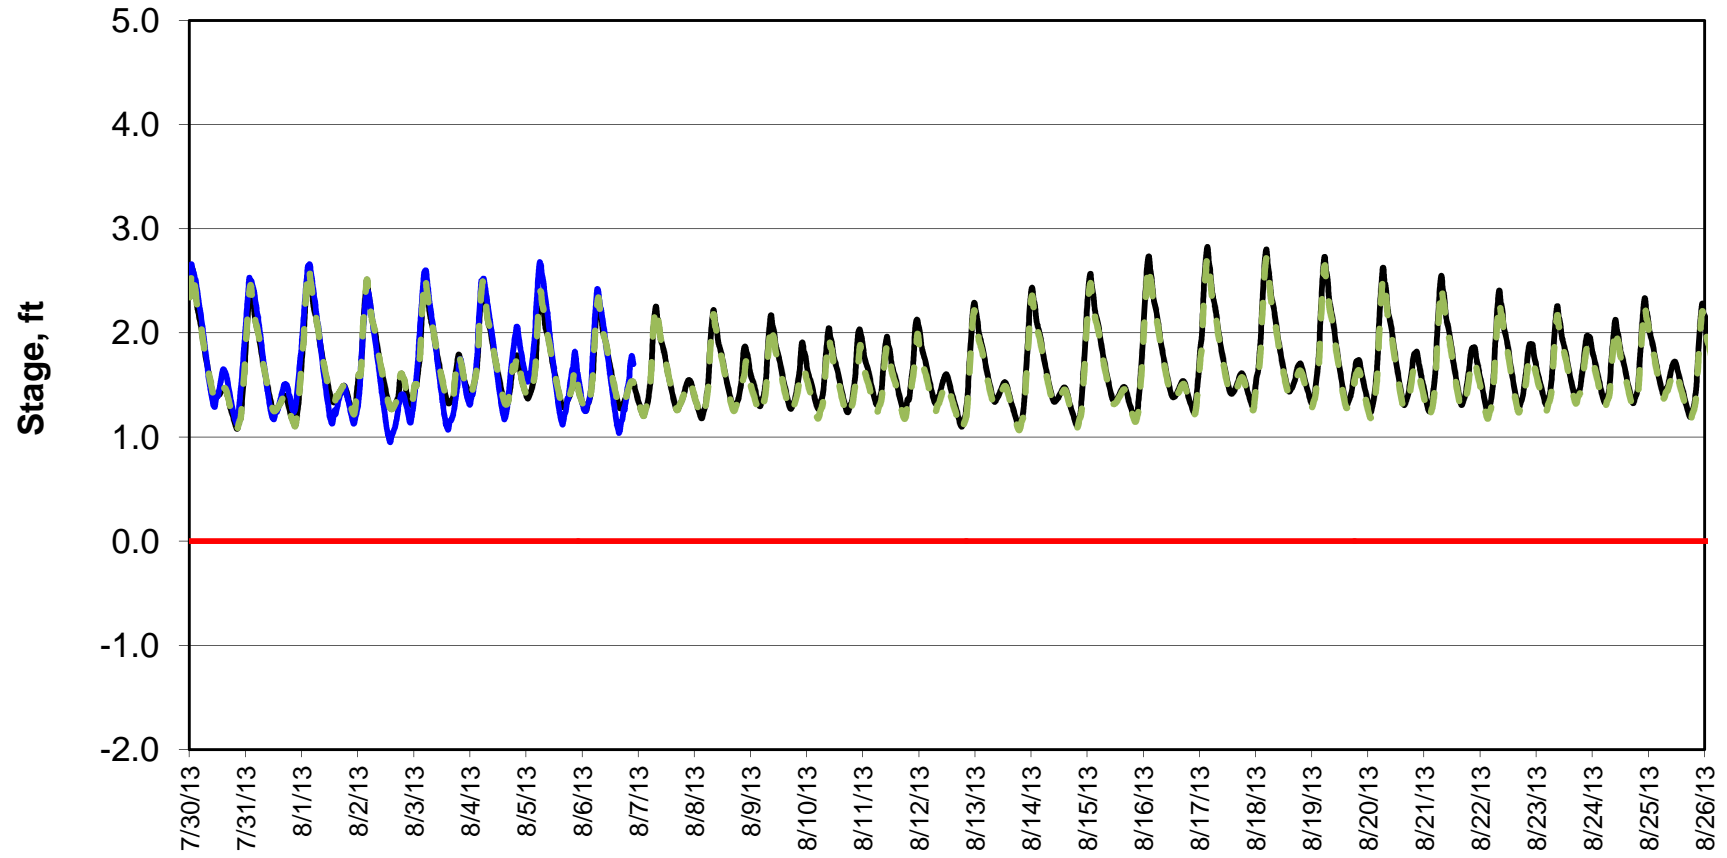

### Forecasted Stage Middle River @ Howard Road

Forecast Period 8/6/2013 thru 8/26/2013

### Forecasted Stage @ Old River @ Tracy Road

Forecast Period 8/6/2013 thru 8/26/2013

### Forecasted Stage @ Doughty Ct/Channel 205

Forecast Period 8/6/2013 thru 8/26/2013

### Forecasted Stage @ East End of Grant Line Canal/Channel 204

Forecast Period 8/6/2013 thru 8/26/2013