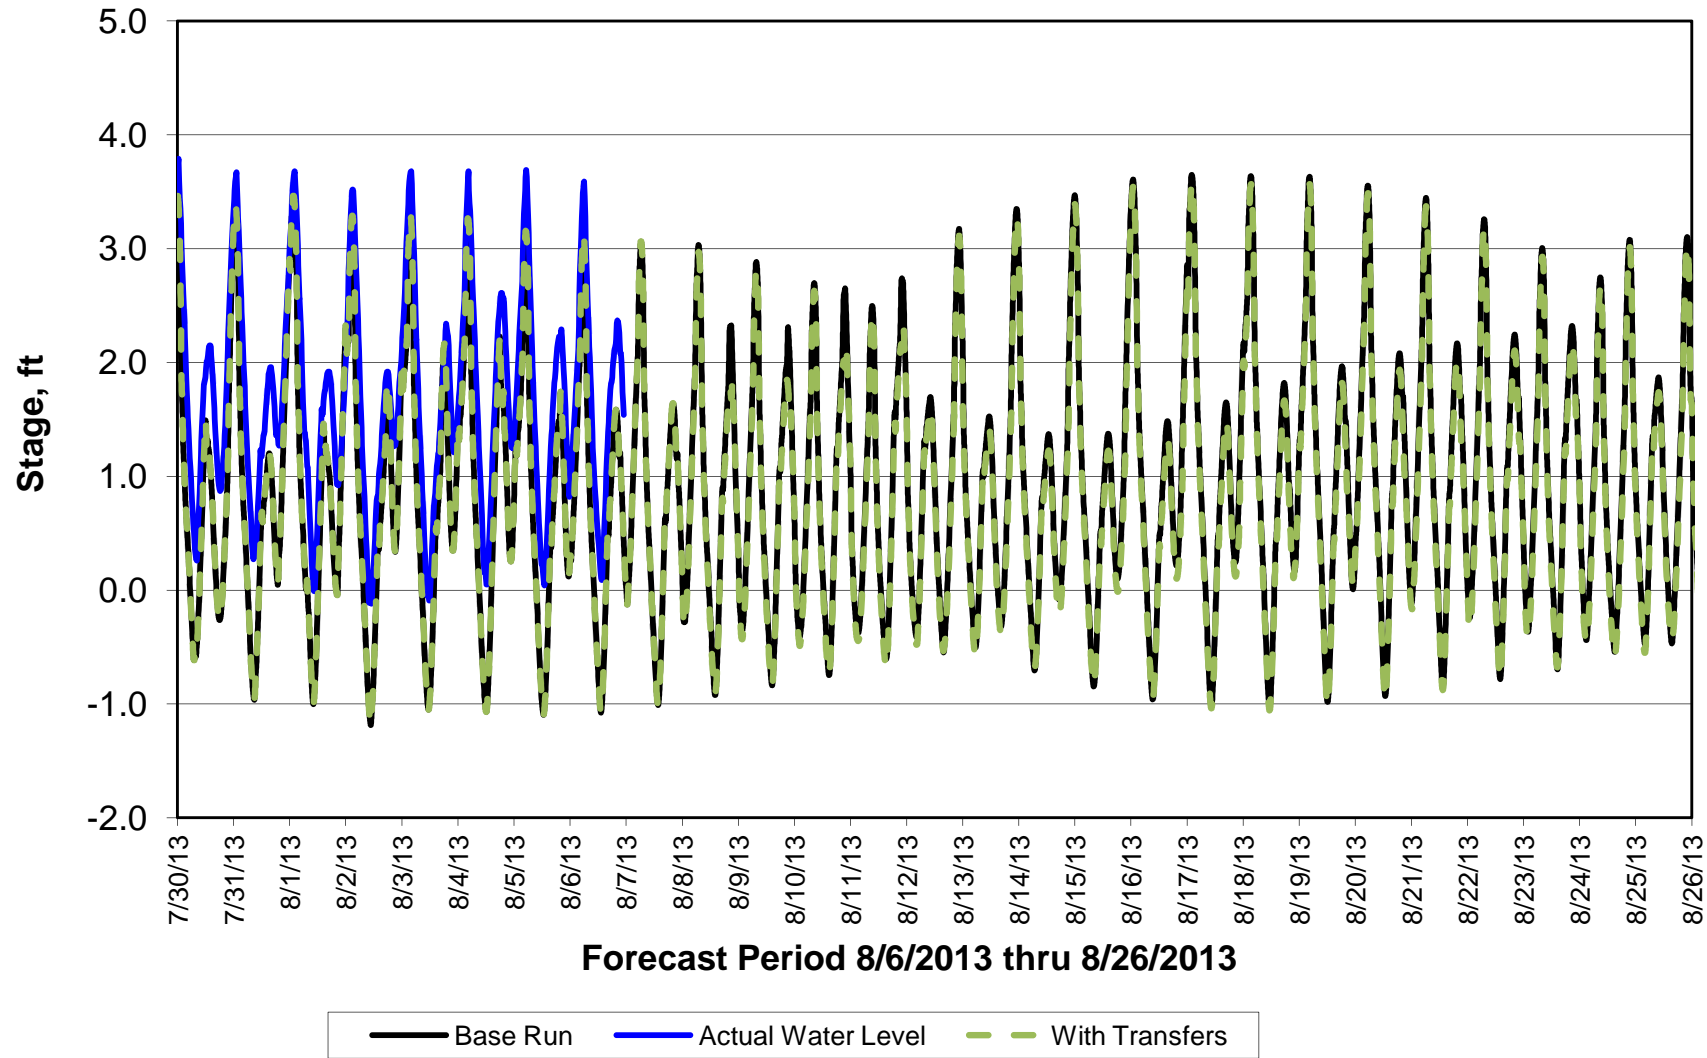

### Forecasted Stage Middle River @ Howard Road

Forecast Period 8/6/2013 thru 8/26/2013

### Forecasted Stage @ Old River @ Tracy Road

Forecast Period 8/6/2013 thru 8/26/2013

### Forecasted Stage @ Doughty Ct/Channel 205

Forecast Period 8/6/2013 thru 8/26/2013

### Forecasted Stage @ East End of Grant Line Canal/Channel 204

Forecast Period 8/6/2013 thru 8/26/2013