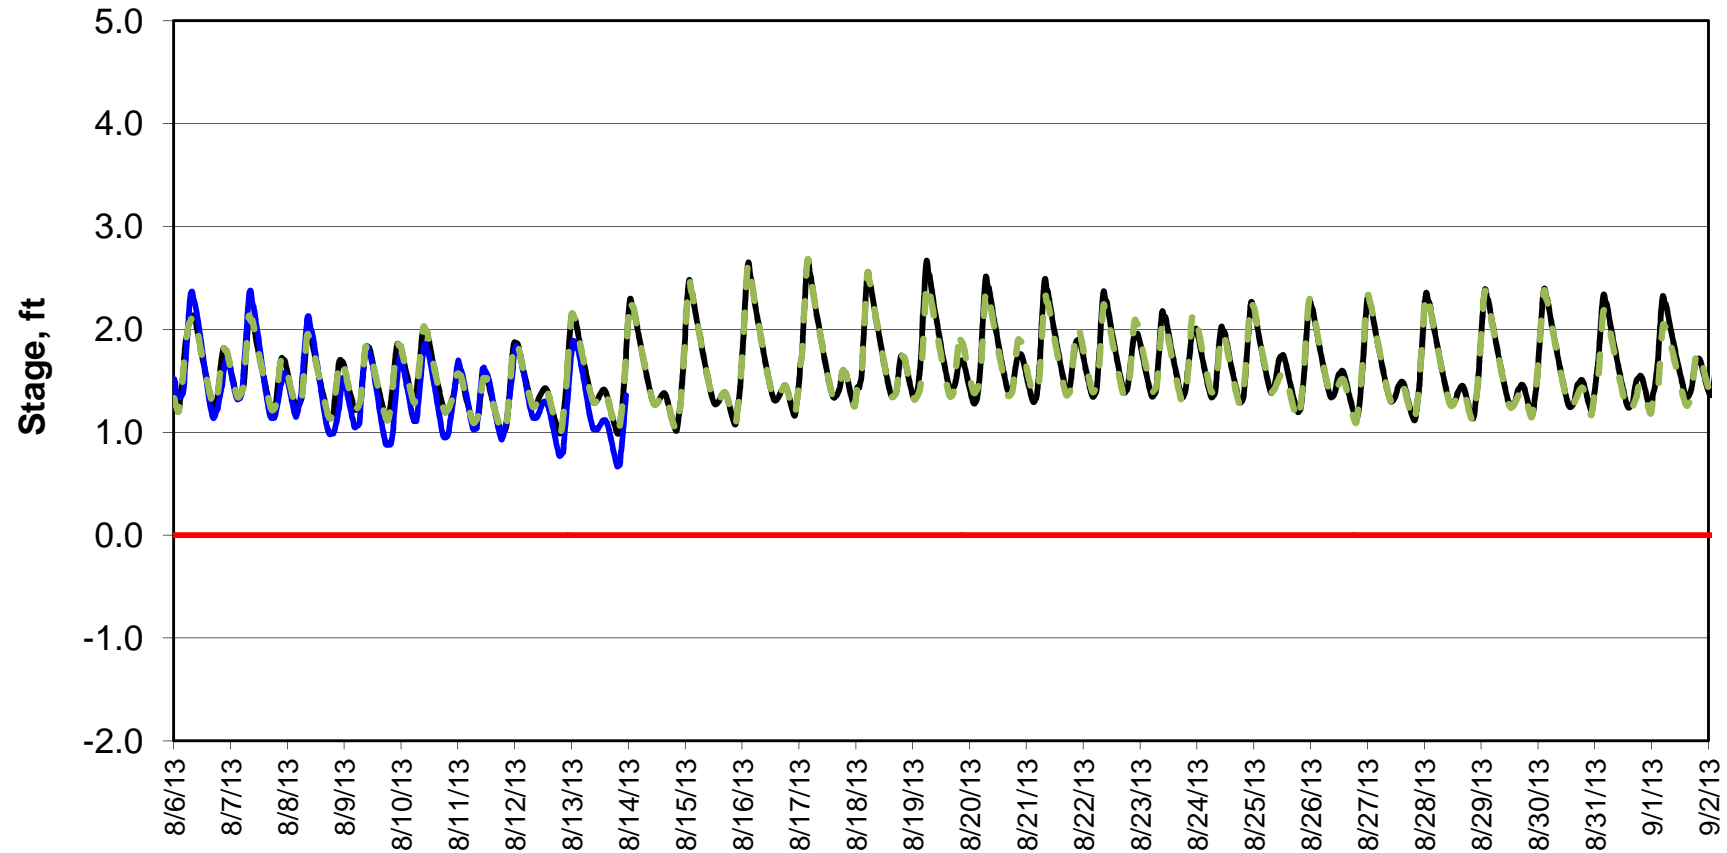

Forecasted Stage @ West of Union Island/Channel 218

Forecasted Stage Middle River @ Howard Road

Forecast Period 8/13/2013 thru 9/2/2013

Forecasted Stage @ Old River @ Tracy Road

Forecast Period 8/13/2013 thru 9/2/2013

Forecasted Stage @ Doughty Ct/Channel 205

Forecast Period 8/13/2013 thru 9/2/2013

Forecasted Stage @ East End of Grant Line Canal/Channel 204