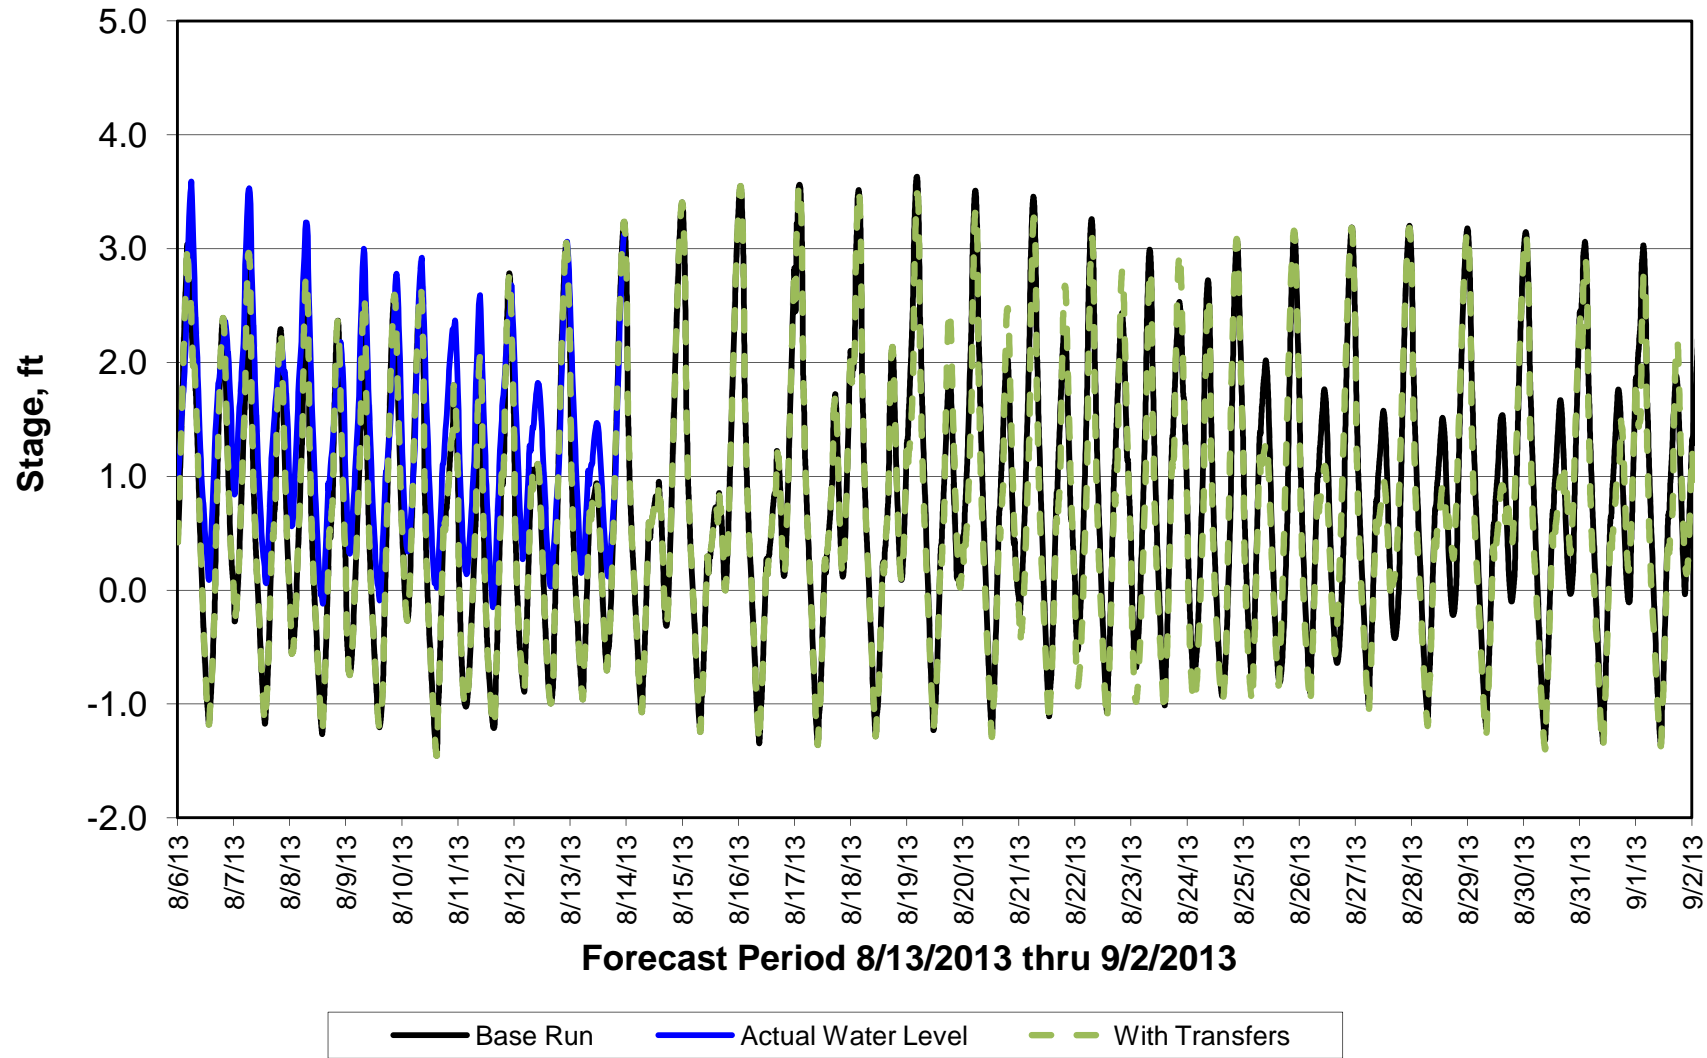

Forecasted Stage @ West of Union Island/Channel 218

Forecasted Stage Middle River @ Howard Road

Forecast Period 8/13/2013 thru 9/2/2013

Forecasted Stage @ Old River @ Tracy Road

Forecast Period 8/13/2013 thru 9/2/2013

Forecasted Stage @ Doughty Ct/Channel 205

Forecast Period 8/13/2013 thru 9/2/2013

Forecasted Stage @ East End of Grant Line Canal/Channel 204