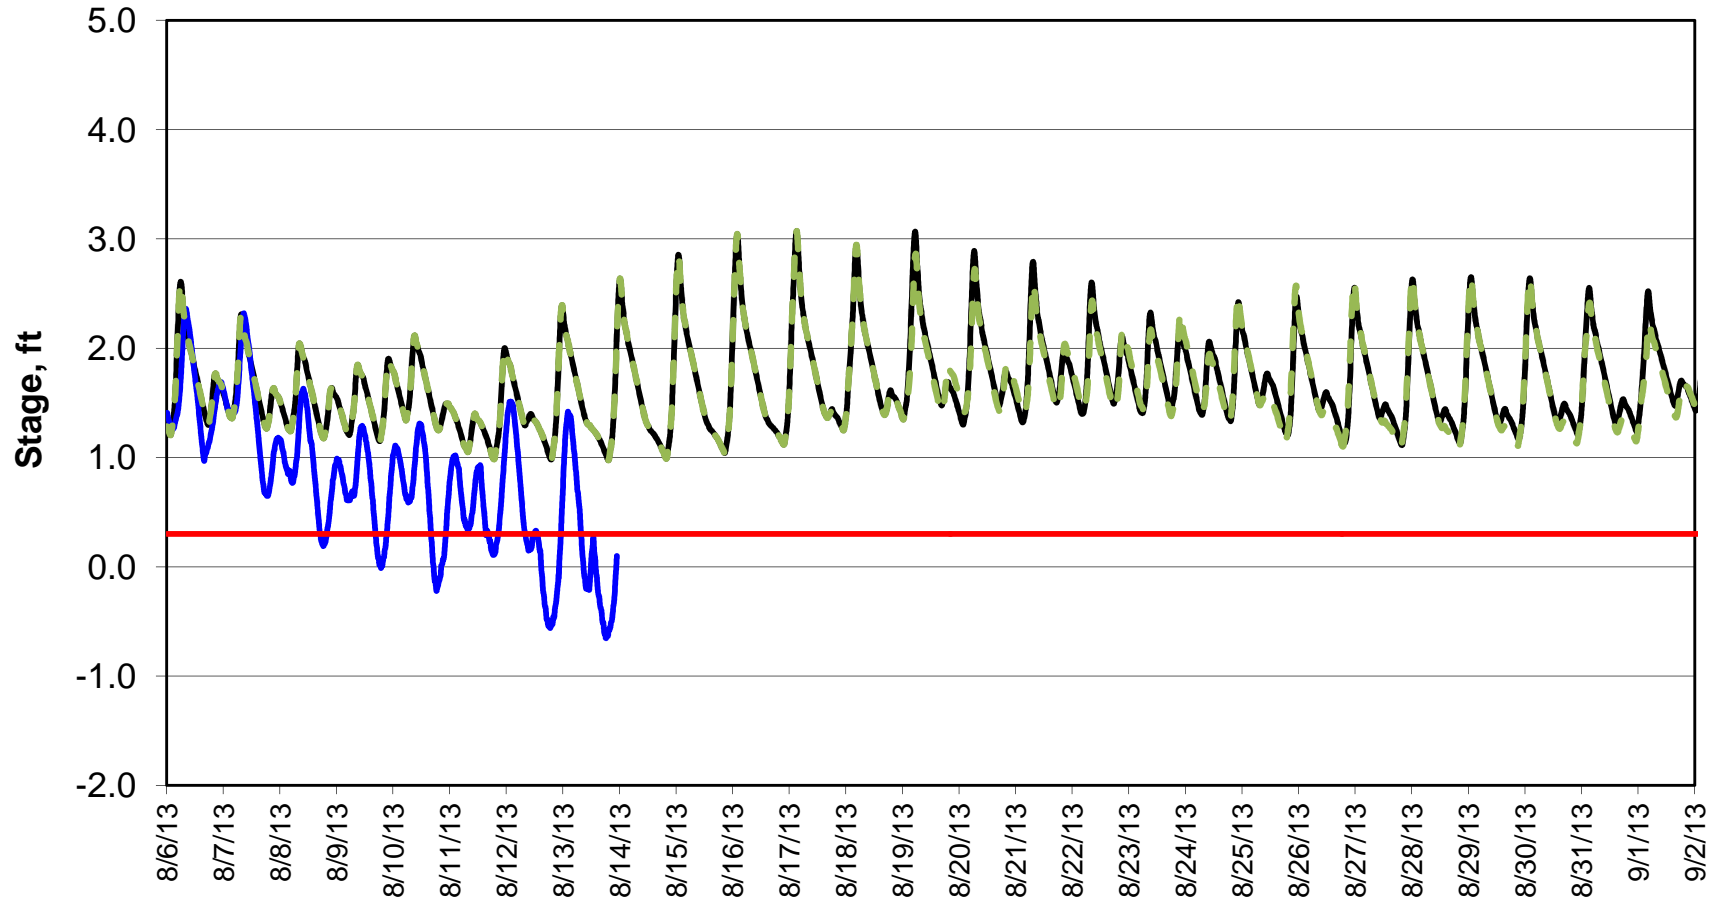

Forecasted Stage @ West of Union Island/Channel 218

Forecasted Stage Middle River @ Howard Road

Forecast Period 8/13/2013 thru 9/2/2013

Forecasted Stage @ Old River @ Tracy Road

Forecast Period 8/13/2013 thru 9/2/2013

Forecasted Stage @ Doughty Ct/Channel 205

Forecast Period 8/13/2013 thru 9/2/2013

Forecasted Stage @ East End of Grant Line Canal/Channel 204