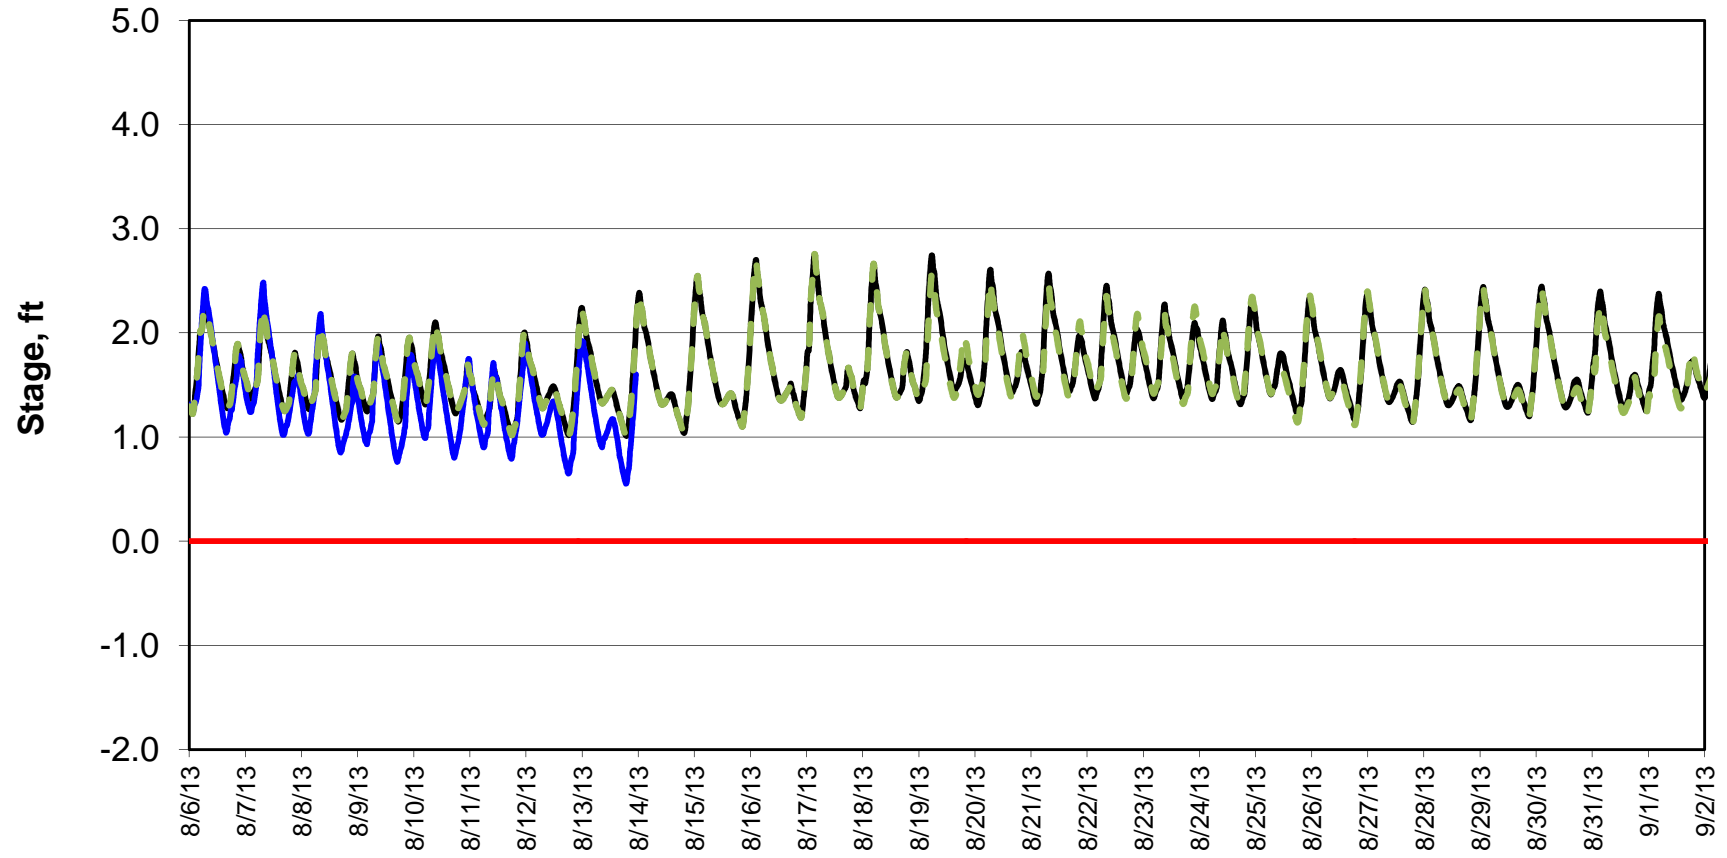

Forecasted Stage @ West of Union Island/Channel 218

Forecasted Stage Middle River @ Howard Road

Forecast Period 8/13/2013 thru 9/2/2013

Forecasted Stage @ Old River @ Tracy Road

Forecast Period 8/13/2013 thru 9/2/2013

Forecasted Stage @ Doughty Ct/Channel 205

Forecast Period 8/13/2013 thru 9/2/2013

Forecasted Stage @ East End of Grant Line Canal/Channel 204