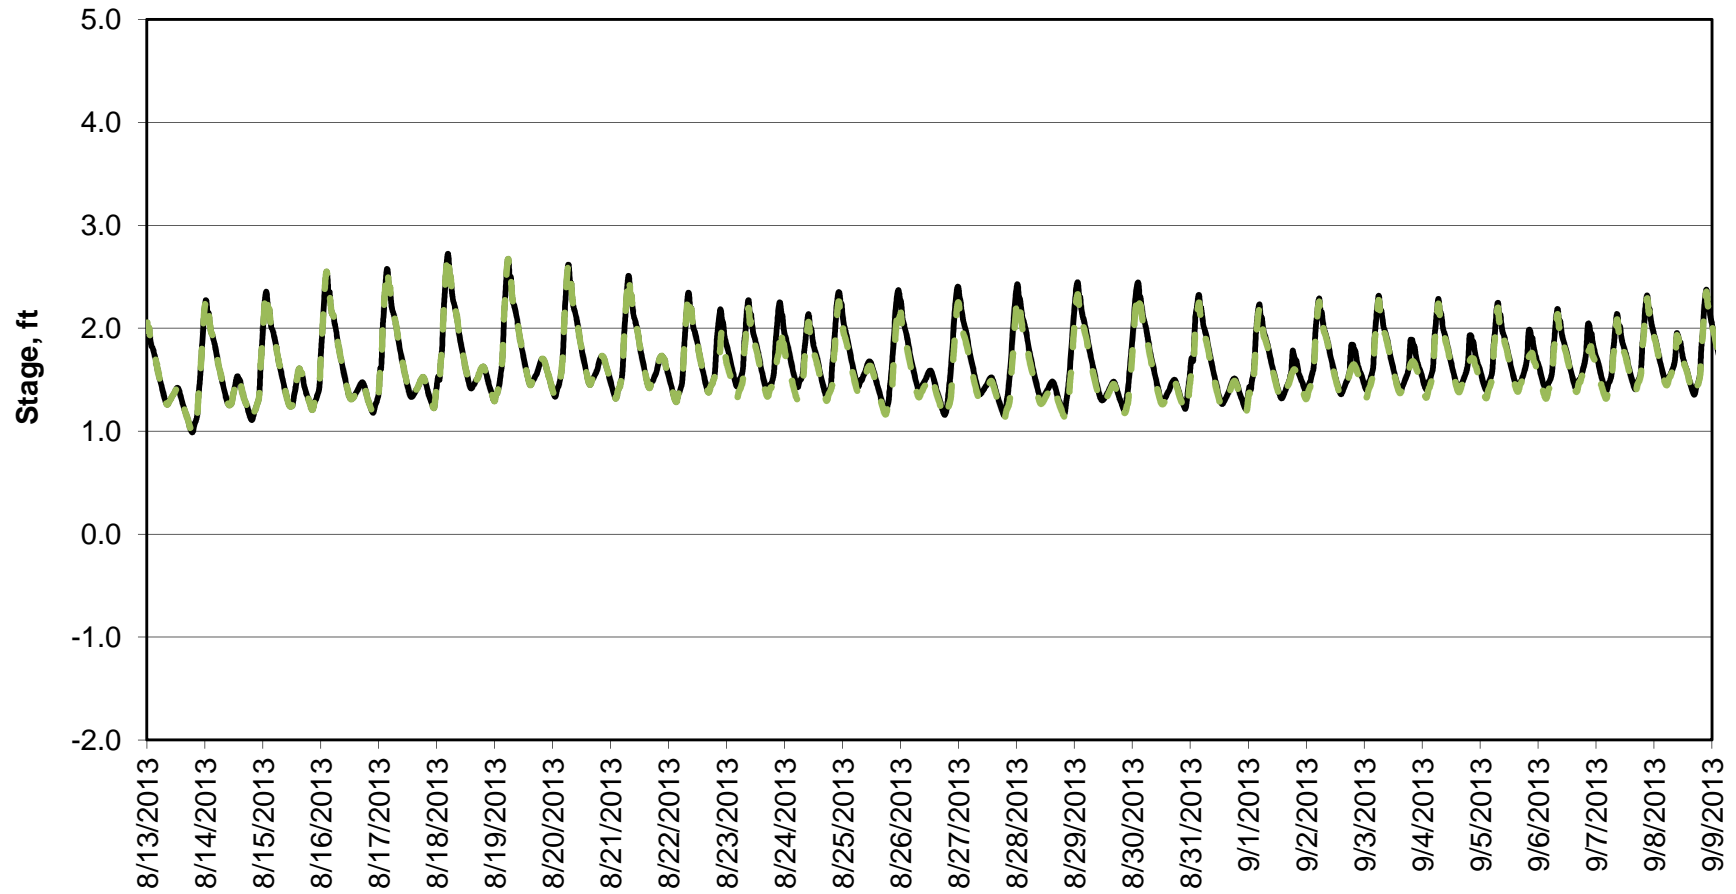

### Forecasted Stage @ Old River @ Tracy Road

Forecast Period 8/20/2013 thru 9/9/2013

### Forecasted Stage @ Doughty Ct/Channel 205

Forecast Period 8/20/2013 thru 9/9/2013

### Forecasted Stage @ East End of Grant Line Canal/Channel 204

Forecast Period 8/20/2013 thru 9/9/2013