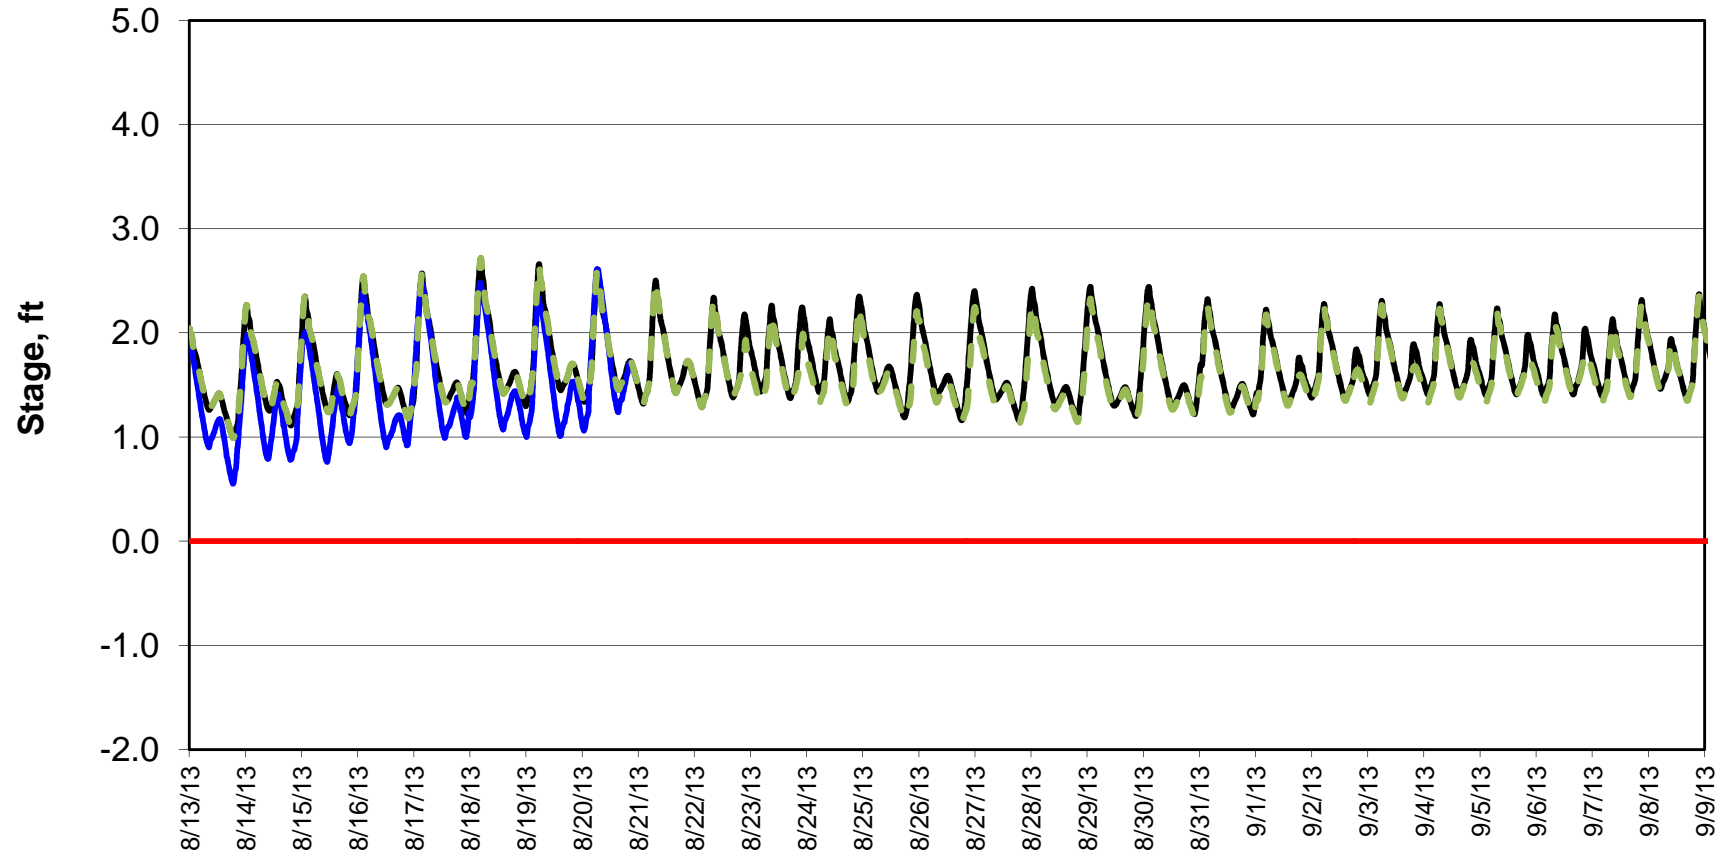

### Forecasted Stage Middle River @ Howard Road

Forecast Period 8/20/2013 thru 9/9/2013

### Forecasted Stage @ Old River @ Tracy Road

Forecast Period 8/20/2013 thru 9/9/2013

### Forecasted Stage @ Doughty Ct/Channel 205

Forecast Period 8/20/2013 thru 9/9/2013

### Forecasted Stage @ East End of Grant Line Canal/Channel 204

Forecast Period 8/20/2013 thru 9/9/2013