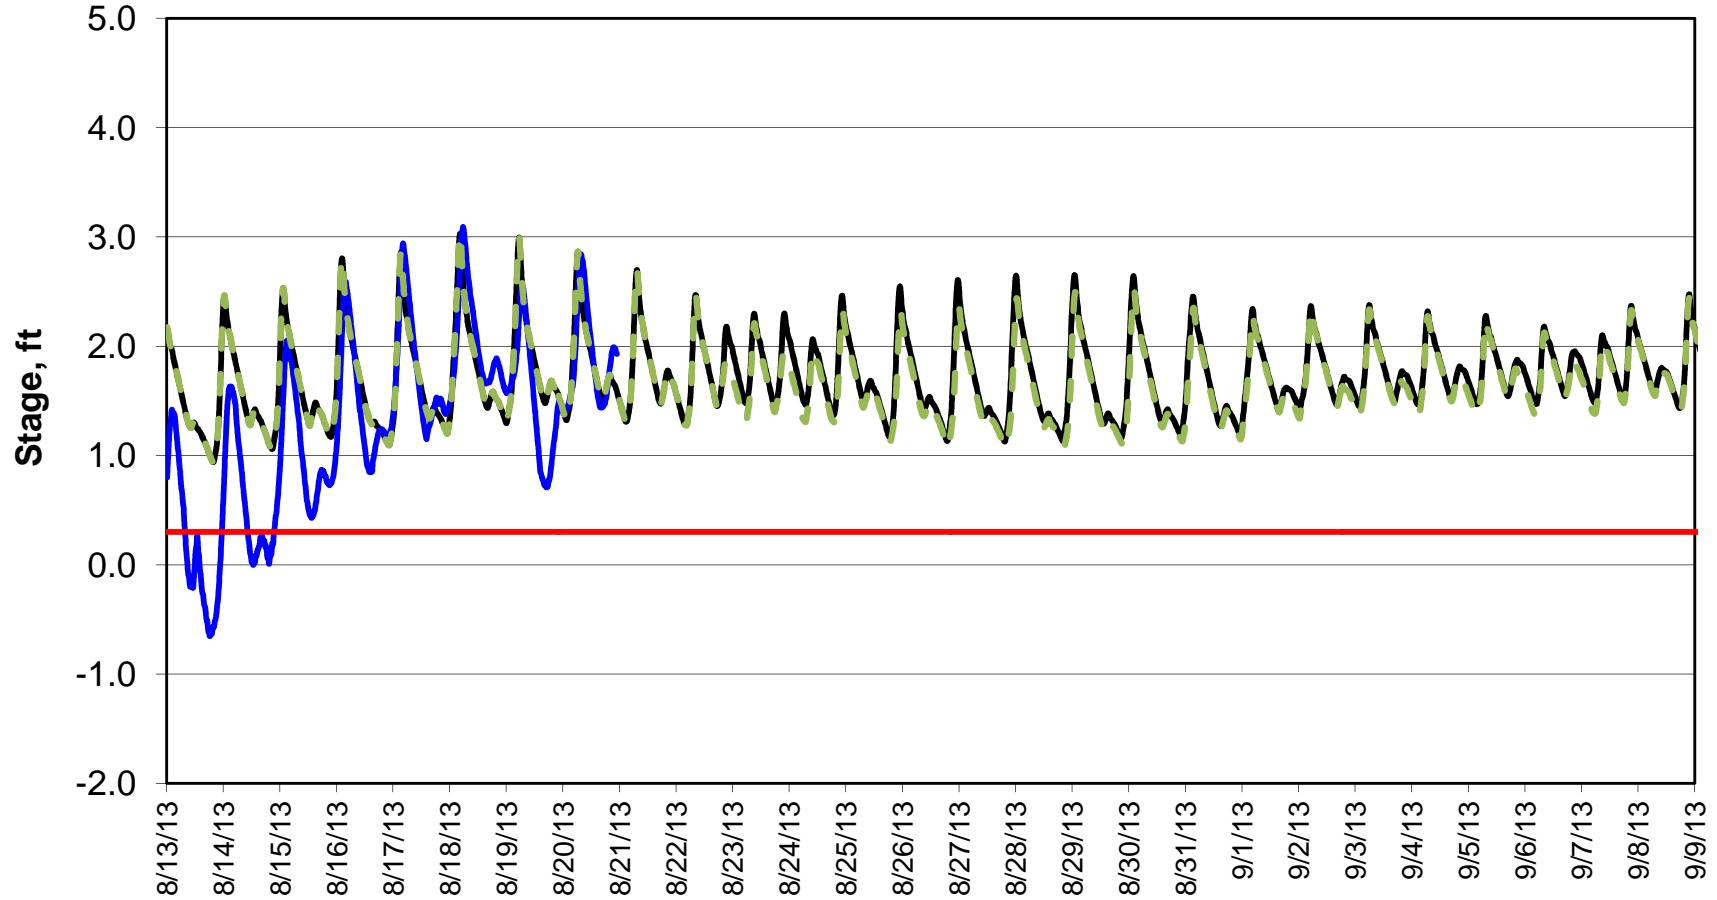

### Forecasted Stage Middle River @ Howard Road

Forecast Period 8/20/2013 thru 9/9/2013

### Forecasted Stage @ Old River @ Tracy Road

Forecast Period 8/20/2013 thru 9/9/2013

### Forecasted Stage @ Doughty Ct/Channel 205

Forecast Period 8/20/2013 thru 9/9/2013

### Forecasted Stage @ East End of Grant Line Canal/Channel 204

Forecast Period 8/20/2013 thru 9/9/2013