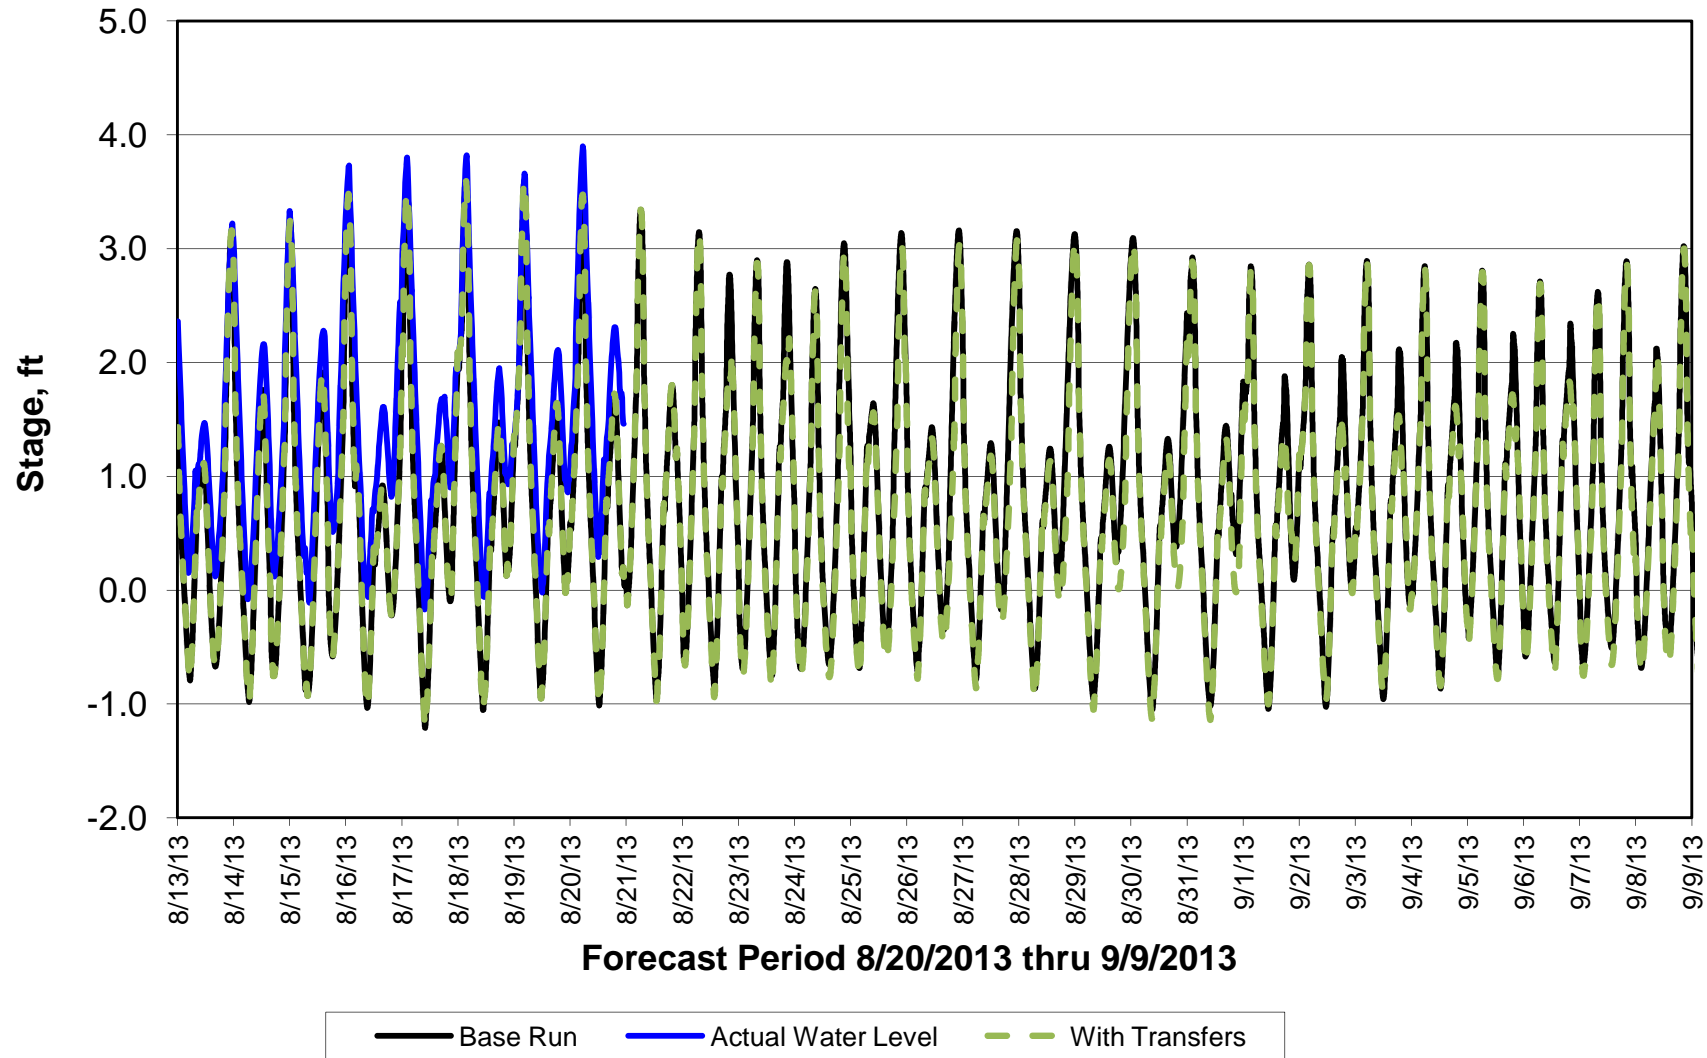

### Forecasted Stage Middle River @ Howard Road

Forecast Period 8/20/2013 thru 9/9/2013

### Forecasted Stage @ Old River @ Tracy Road

Forecast Period 8/20/2013 thru 9/9/2013

### Forecasted Stage @ Doughty Ct/Channel 205

Forecast Period 8/20/2013 thru 9/9/2013

### Forecasted Stage @ East End of Grant Line Canal/Channel 204

Forecast Period 8/20/2013 thru 9/9/2013