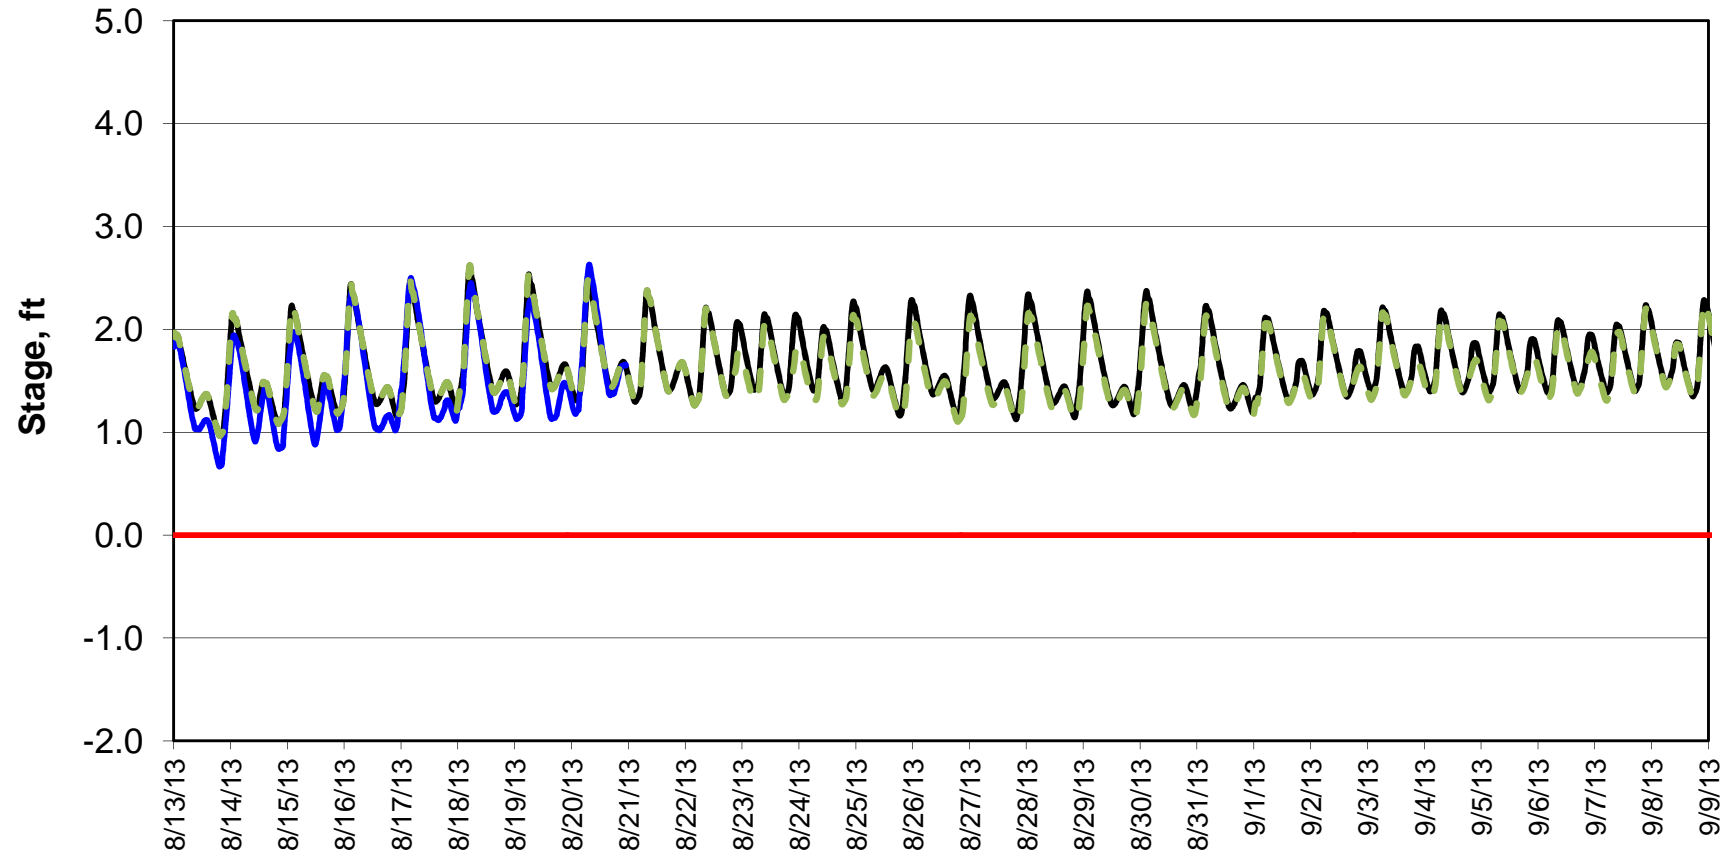

### Forecasted Stage Middle River @ Howard Road

Forecast Period 8/20/2013 thru 9/9/2013

### Forecasted Stage @ Old River @ Tracy Road

Forecast Period 8/20/2013 thru 9/9/2013

### Forecasted Stage @ Doughty Ct/Channel 205

Forecast Period 8/20/2013 thru 9/9/2013

### Forecasted Stage @ East End of Grant Line Canal/Channel 204

Forecast Period 8/20/2013 thru 9/9/2013