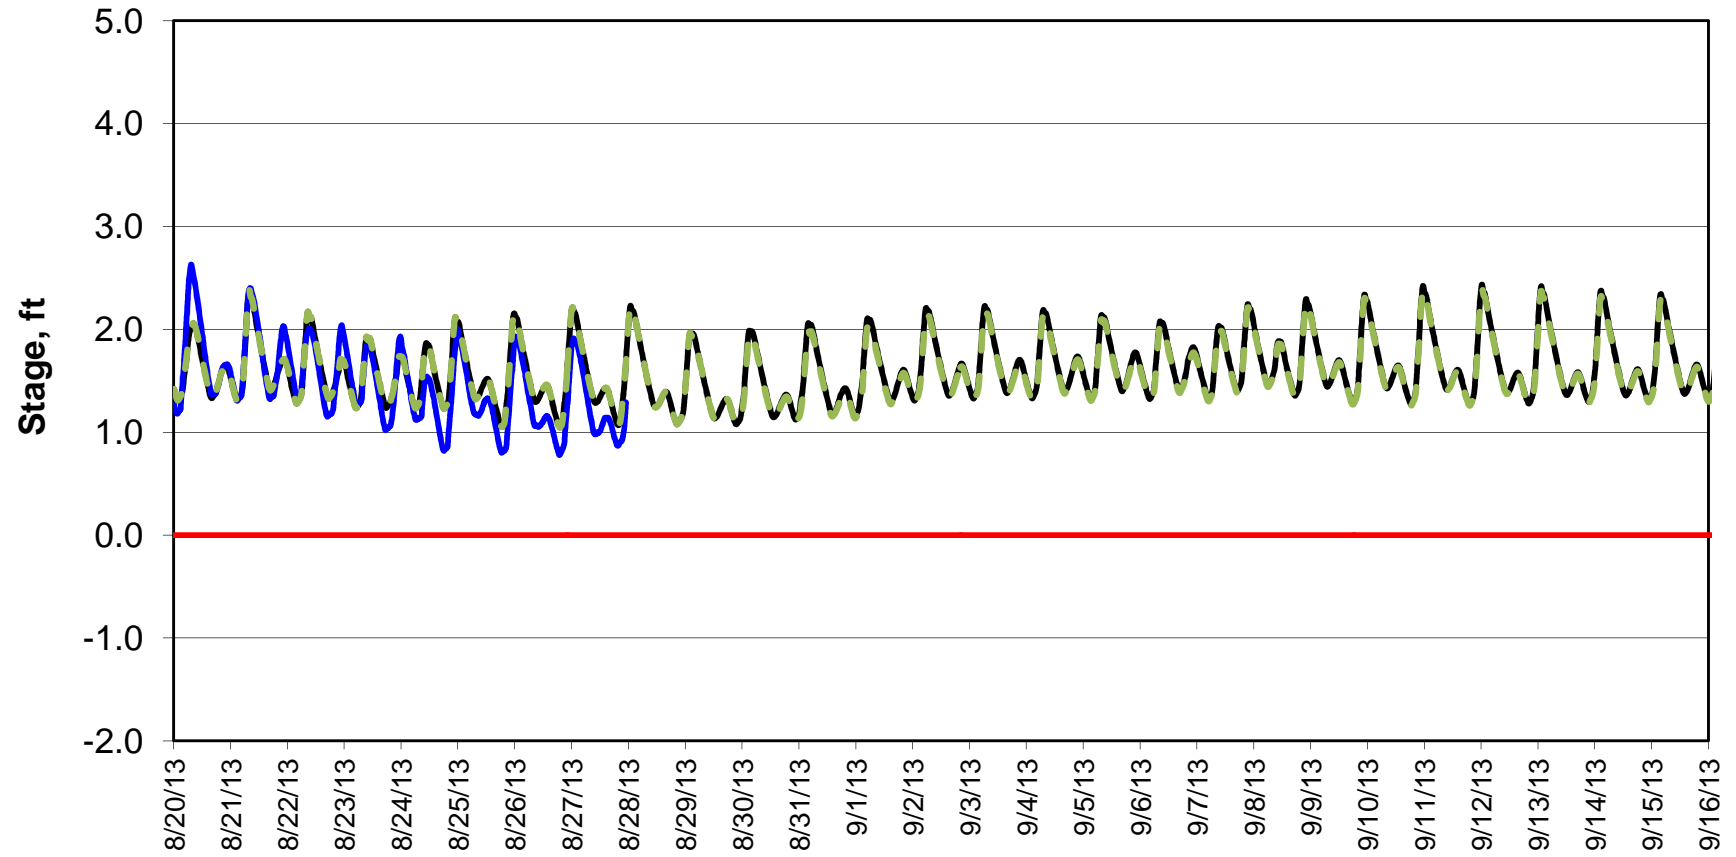

Forecasted Stage @ West of Union Island/Channel 218

Forecasted Stage Middle River @ Howard Road

Forecast Period 8/27/2013 thru 9/16/2013

Forecasted Stage @ Old River @ Tracy Road

Forecast Period 8/27/2013 thru 9/16/2013

Forecasted Stage @ Doughty Ct/Channel 205

Forecast Period 8/27/2013 thru 9/16/2013

Forecasted Stage @ East End of Grant Line Canal/Channel 204

Forecast Period 8/27/2013 thru 9/16/2013