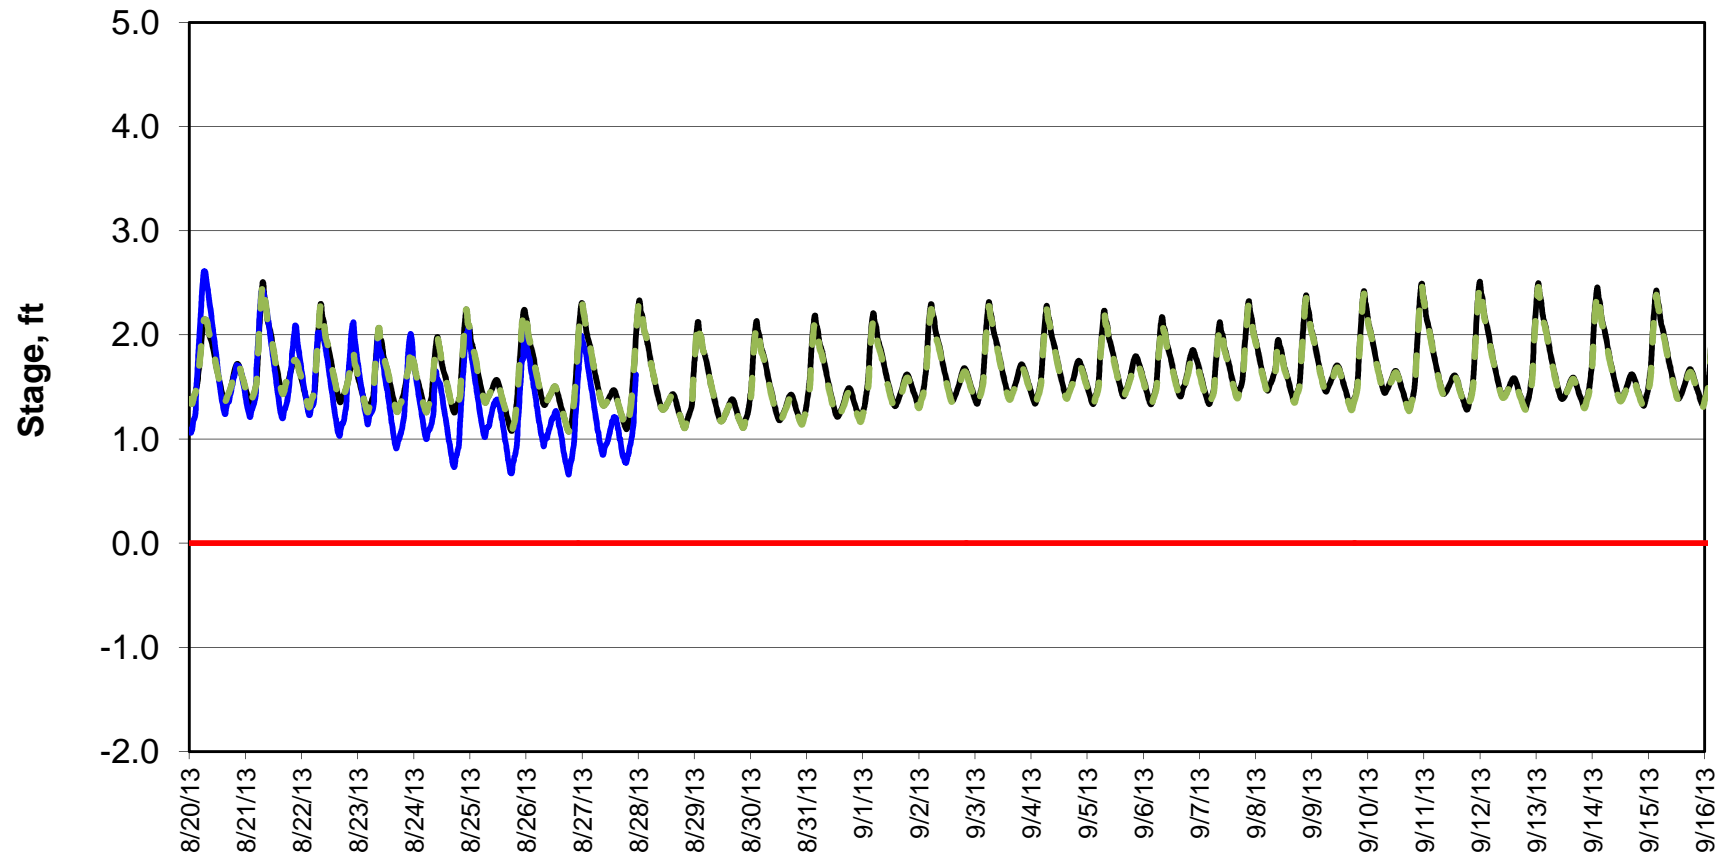

Forecasted Stage @ West of Union Island/Channel 218

Forecasted Stage Middle River @ Howard Road

Forecast Period 8/27/2013 thru 9/16/2013

Forecasted Stage @ Old River @ Tracy Road

Forecast Period 8/27/2013 thru 9/16/2013

Forecasted Stage @ Doughty Ct/Channel 205

Forecast Period 8/27/2013 thru 9/16/2013

Forecasted Stage @ East End of Grant Line Canal/Channel 204

Forecast Period 8/27/2013 thru 9/16/2013