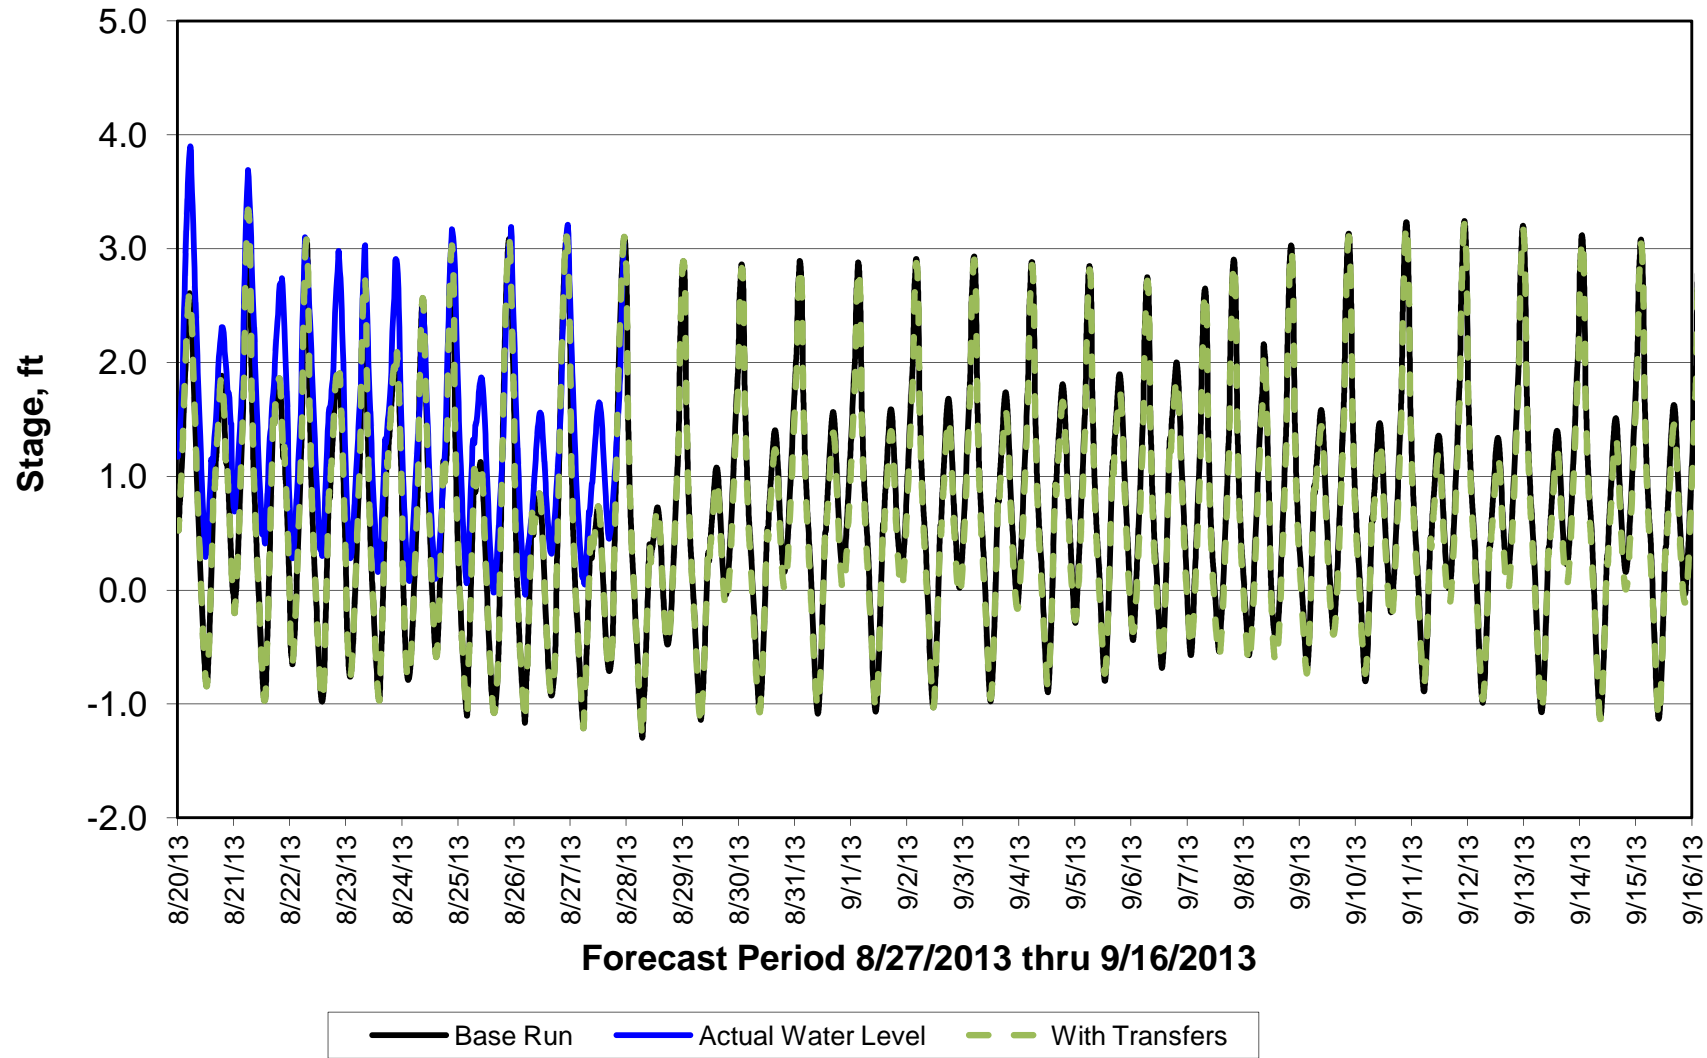

Forecasted Stage @ West of Union Island/Channel 218

Forecasted Stage Middle River @ Howard Road

Forecast Period 8/27/2013 thru 9/16/2013

Forecasted Stage @ Old River @ Tracy Road

Forecast Period 8/27/2013 thru 9/16/2013

Forecasted Stage @ Doughty Ct/Channel 205

Forecast Period 8/27/2013 thru 9/16/2013

Forecasted Stage @ East End of Grant Line Canal/Channel 204

Forecast Period 8/27/2013 thru 9/16/2013