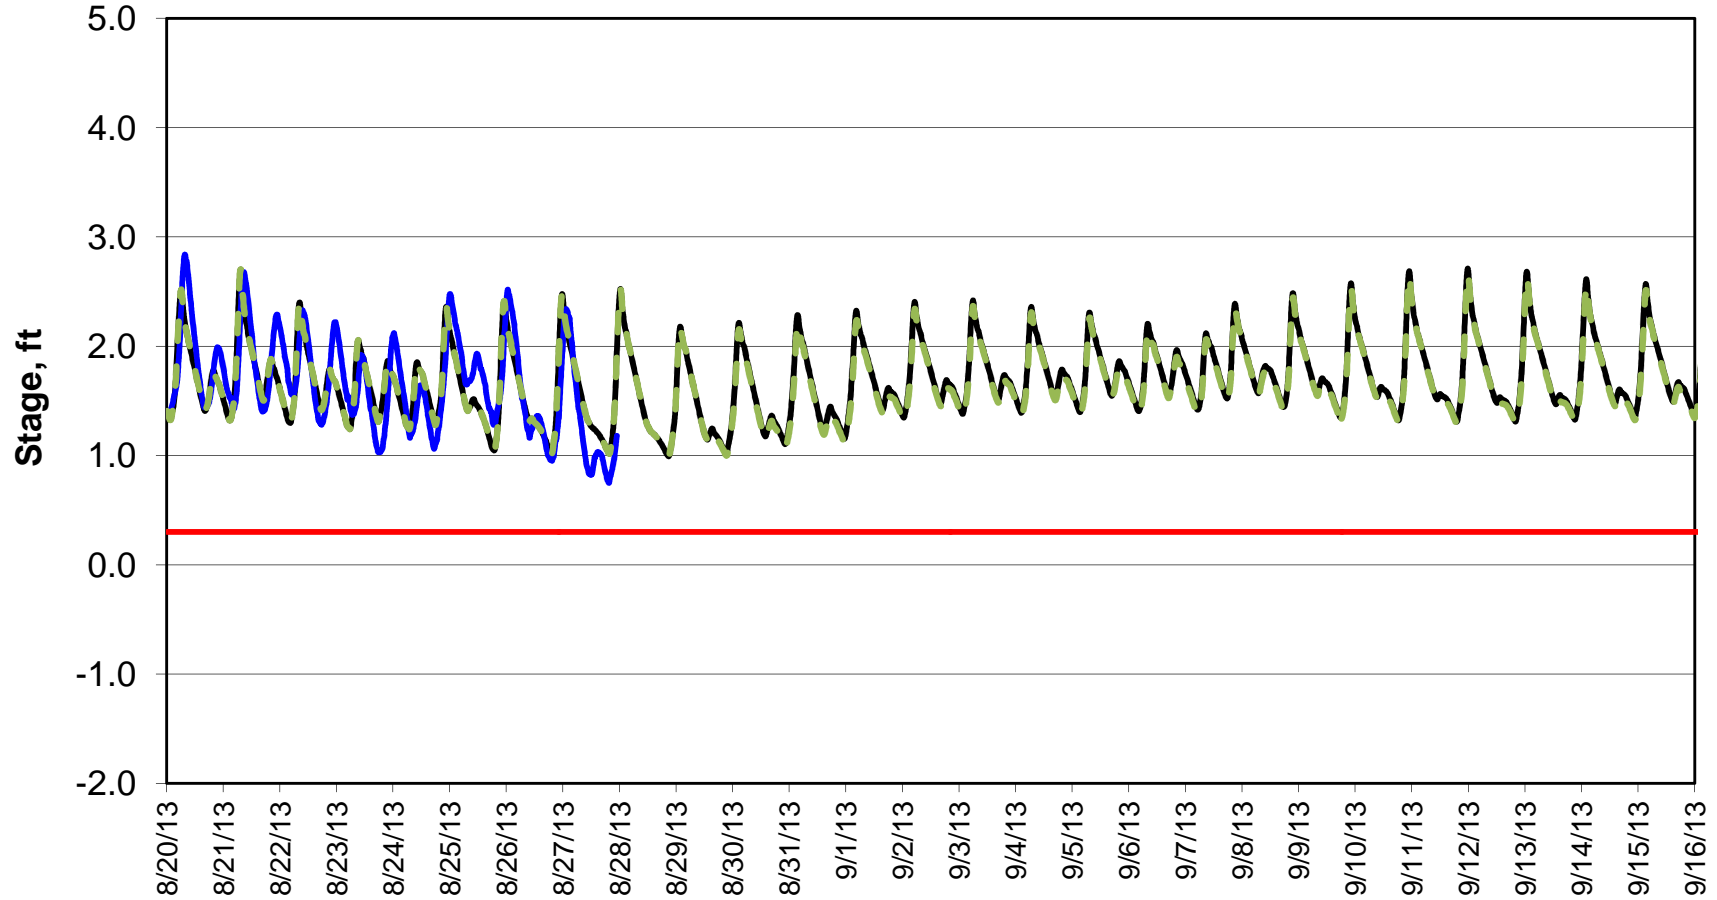

Forecasted Stage @ West of Union Island/Channel 218

Forecasted Stage Middle River @ Howard Road

Forecast Period 8/27/2013 thru 9/16/2013

Forecasted Stage @ Old River @ Tracy Road

Forecast Period 8/27/2013 thru 9/16/2013

Forecasted Stage @ Doughty Ct/Channel 205

Forecast Period 8/27/2013 thru 9/16/2013

Forecasted Stage @ East End of Grant Line Canal/Channel 204

Forecast Period 8/27/2013 thru 9/16/2013