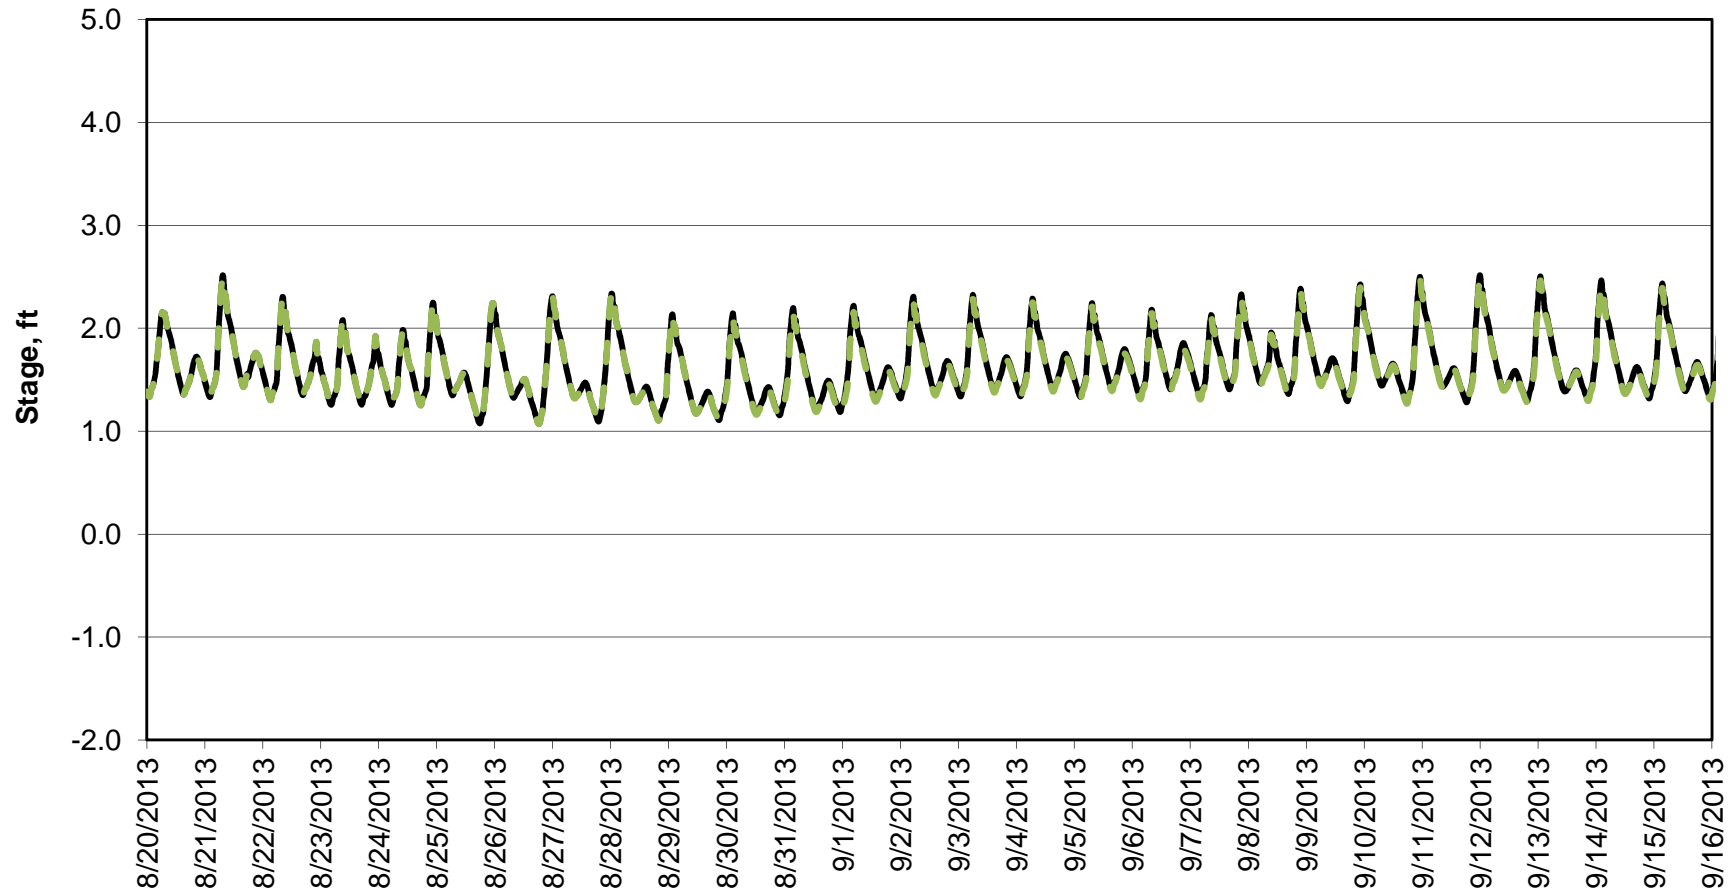

Forecasted Stage @ West of Union Island/Channel 218

Forecasted Stage Middle River @ Howard Road

Forecast Period 8/27/2013 thru 9/16/2013

Forecasted Stage @ Old River @ Tracy Road

Forecast Period 8/27/2013 thru 9/16/2013

Forecasted Stage @ Doughty Ct/Channel 205

Forecast Period 8/27/2013 thru 9/16/2013

Forecasted Stage @ East End of Grant Line Canal/Channel 204

Forecast Period 8/27/2013 thru 9/16/2013