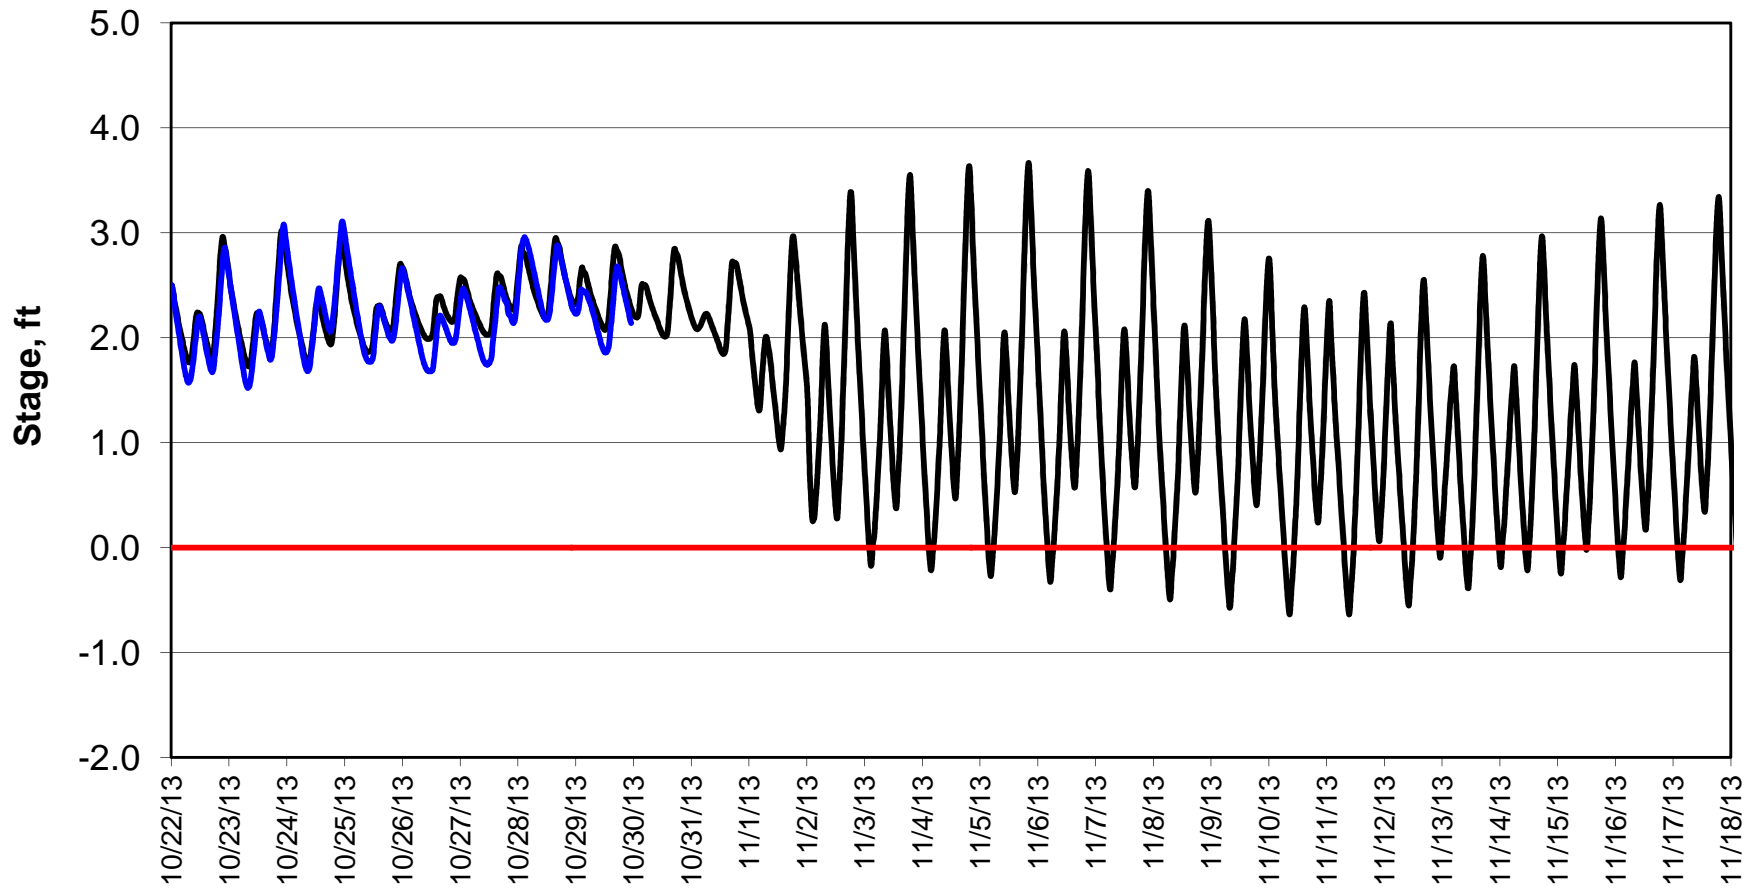

### Forecasted Stage Middle River @ Howard Road

### Forecasted Stage @ Old River @ Tracy Road

Forecast Period 10/29/2013 thru 11/18/2013

### Forecasted Stage @ Doughty Ct/Channel 205

Forecast Period 10/29/2013 thru 11/18/2013

### Forecasted Stage @ East End of Grant Line Canal/Channel 204

Forecast Period 10/29/2013 thru 11/18/2013