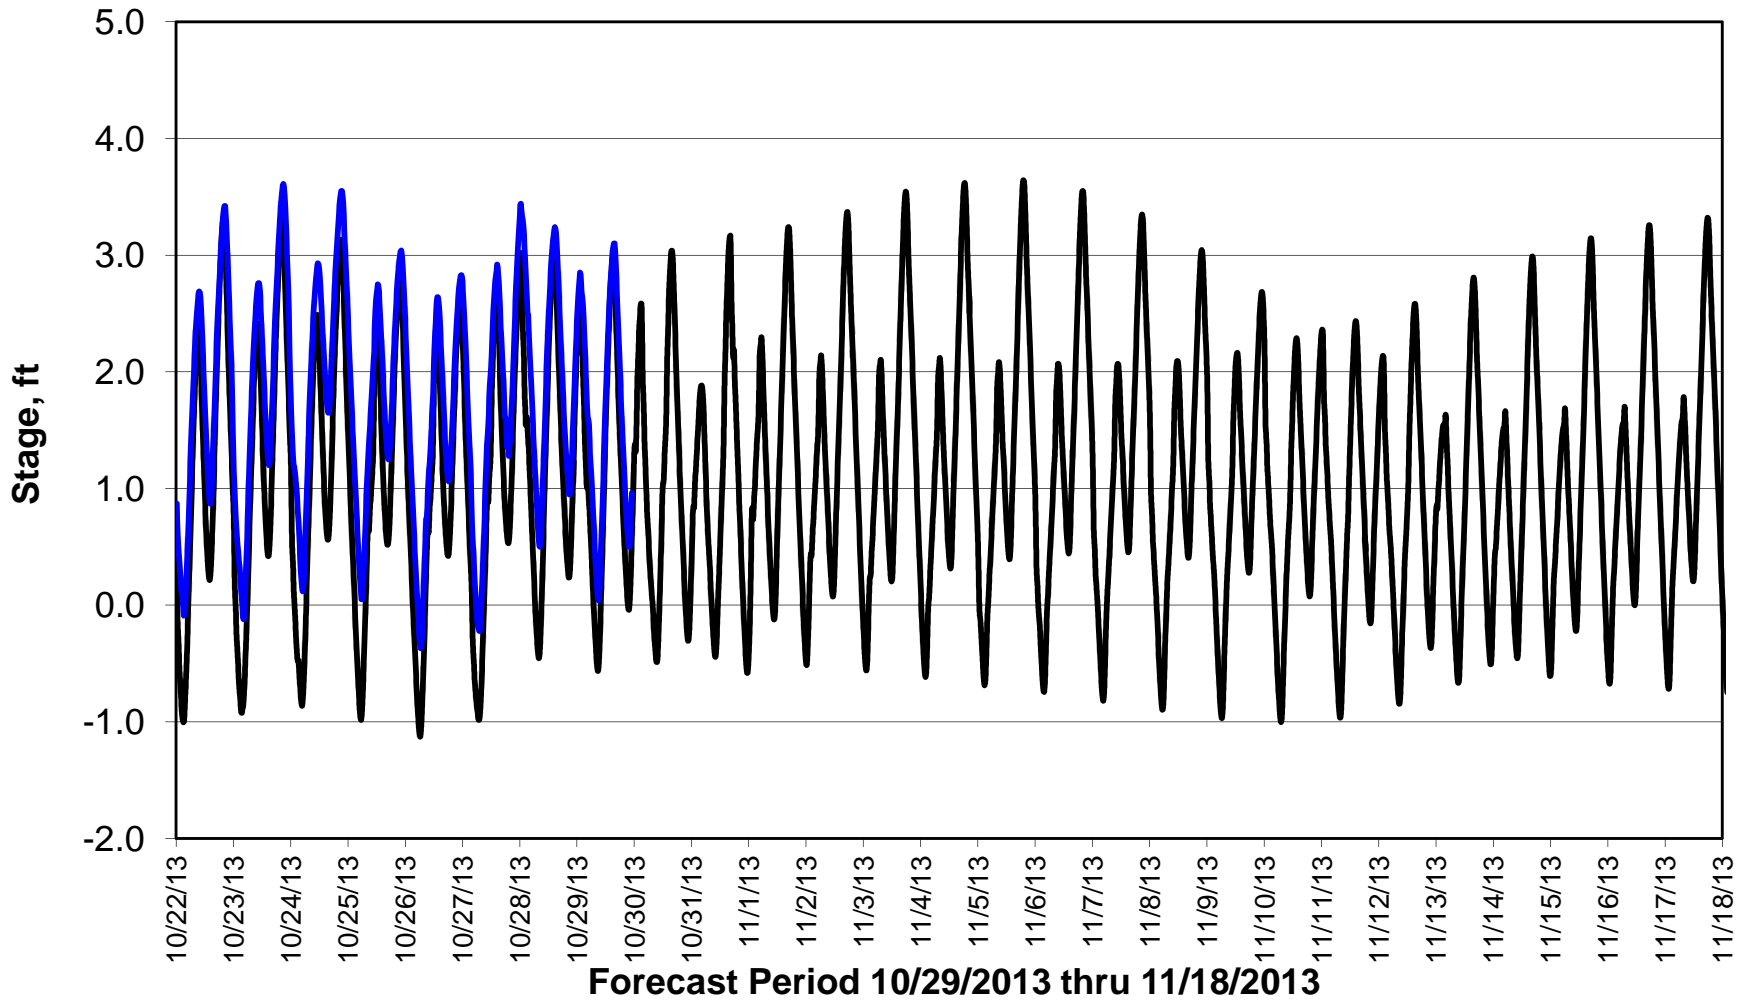

Forecasted Stage @ West of Union Island/Channel 218