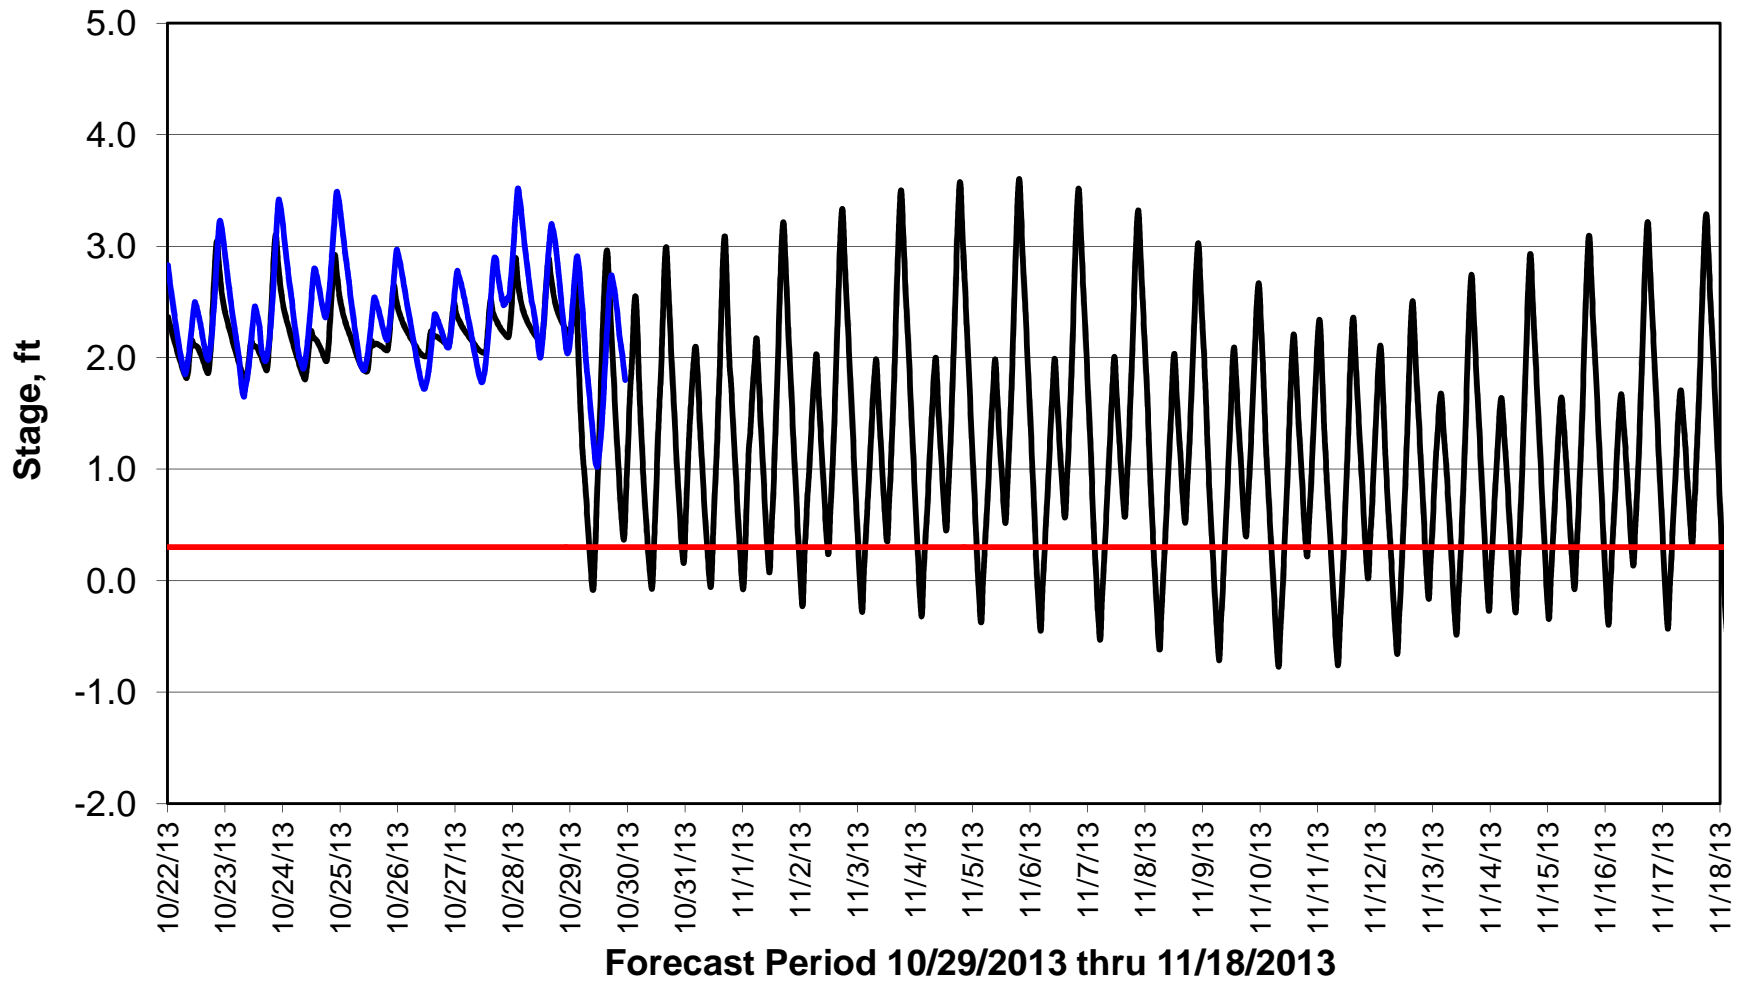

### Forecasted Stage Middle River @ Howard Road

### Forecasted Stage @ Old River @ Tracy Road

Forecast Period 10/29/2013 thru 11/18/2013

### Forecasted Stage @ Doughty Ct/Channel 205

Forecast Period 10/29/2013 thru 11/18/2013

### Forecasted Stage @ East End of Grant Line Canal/Channel 204

Forecast Period 10/29/2013 thru 11/18/2013