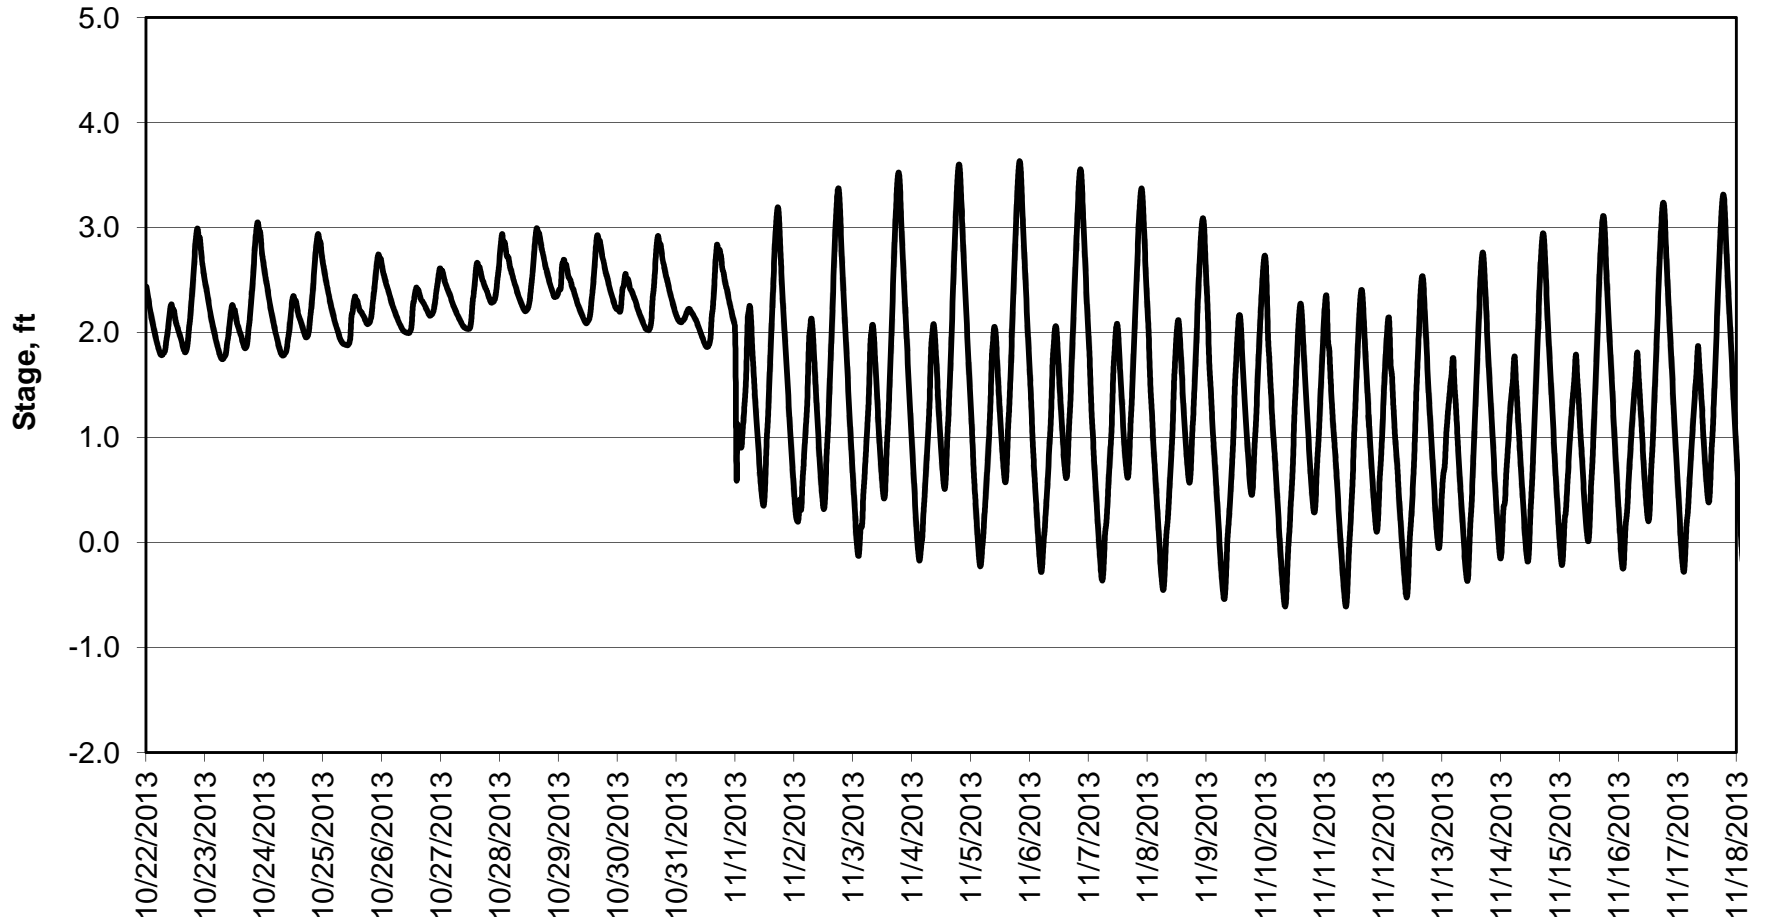

### Forecasted Stage @ Old River @ Tracy Road

Forecast Period 10/29/2013 thru 11/18/2013

### Forecasted Stage @ Doughty Ct/Channel 205

Forecast Period 10/29/2013 thru 11/18/2013

### Forecasted Stage @ East End of Grant Line Canal/Channel 204

Forecast Period 10/29/2013 thru 11/18/2013