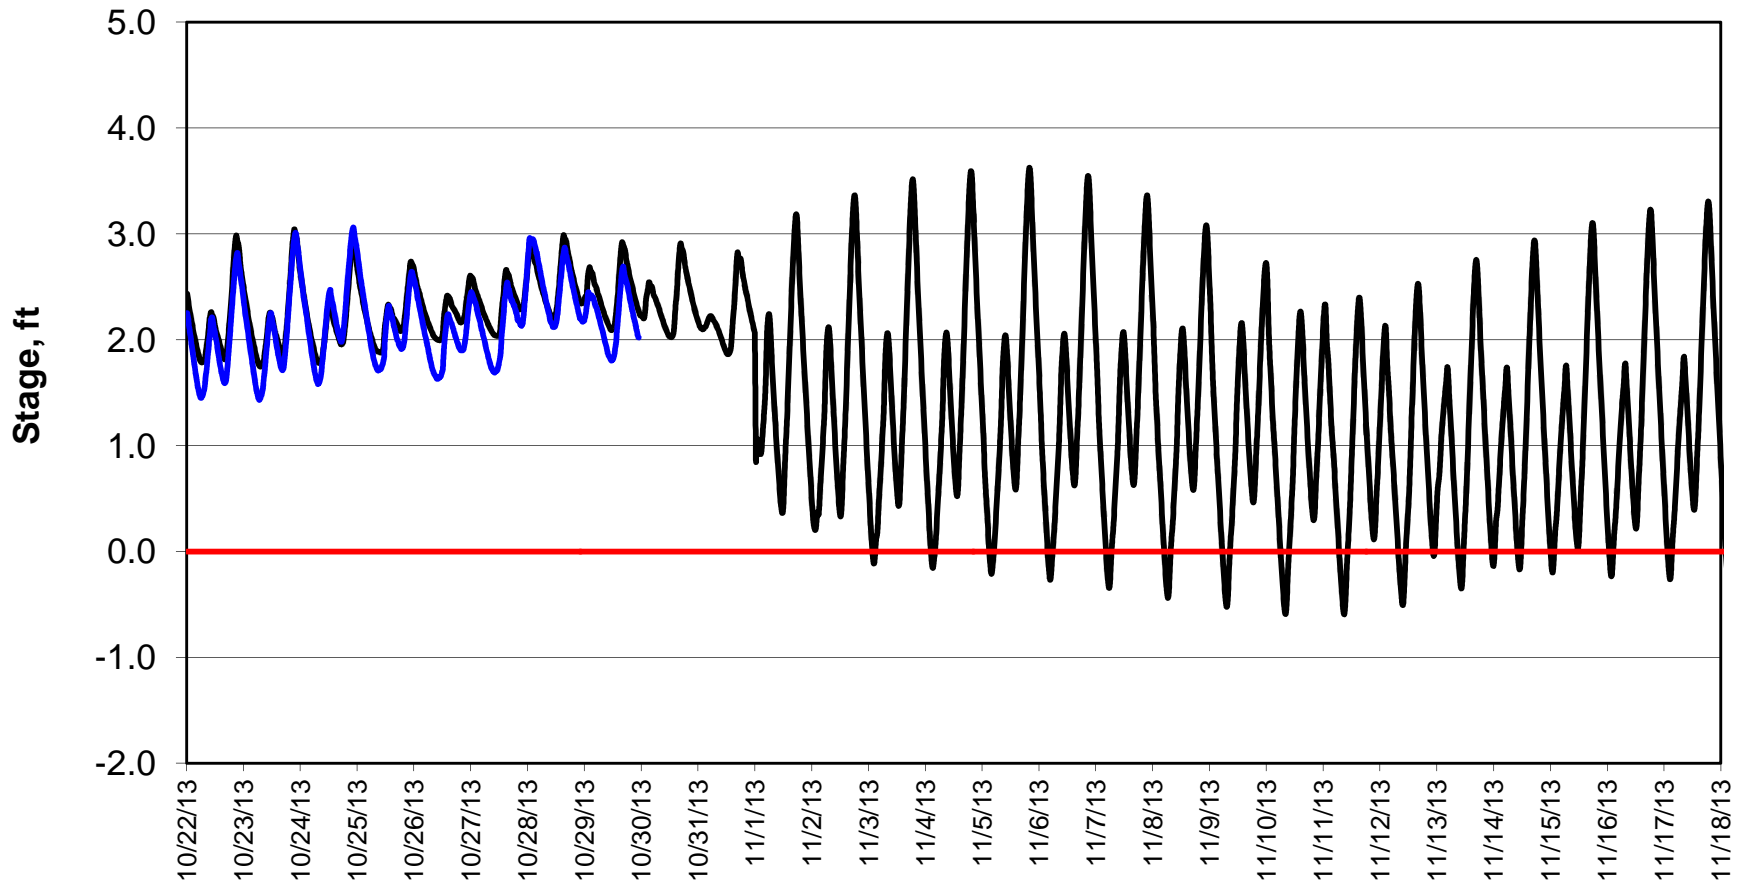

### Forecasted Stage Middle River @ Howard Road

### Forecasted Stage @ Old River @ Tracy Road

Forecast Period 10/29/2013 thru 11/18/2013

### Forecasted Stage @ Doughty Ct/Channel 205

Forecast Period 10/29/2013 thru 11/18/2013

### Forecasted Stage @ East End of Grant Line Canal/Channel 204

Forecast Period 10/29/2013 thru 11/18/2013