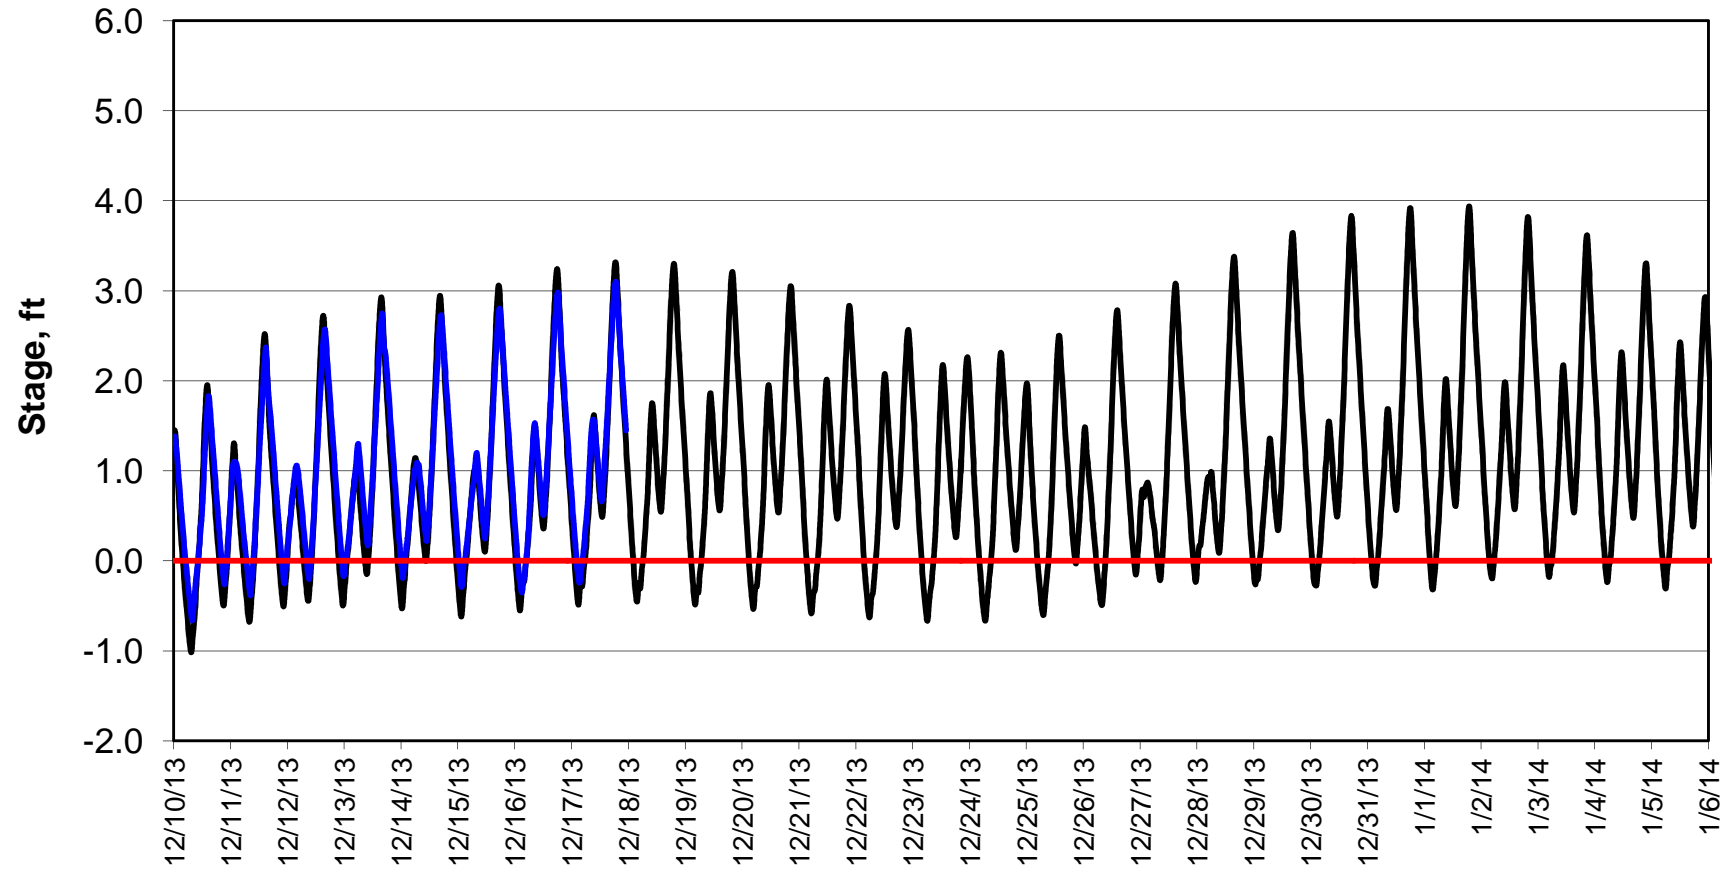

### Forecasted Stage @ Old River @ Tracy Road

Forecast Period 12/17/2013 thru 1/6/2014

### Forecasted Stage @ Doughty Ct/Channel 205

Forecast Period 12/17/2013 thru 1/6/2014

### Forecasted Stage @ East End of Grant Line Canal/Channel 204

Forecast Period 12/17/2013 thru 1/6/2014