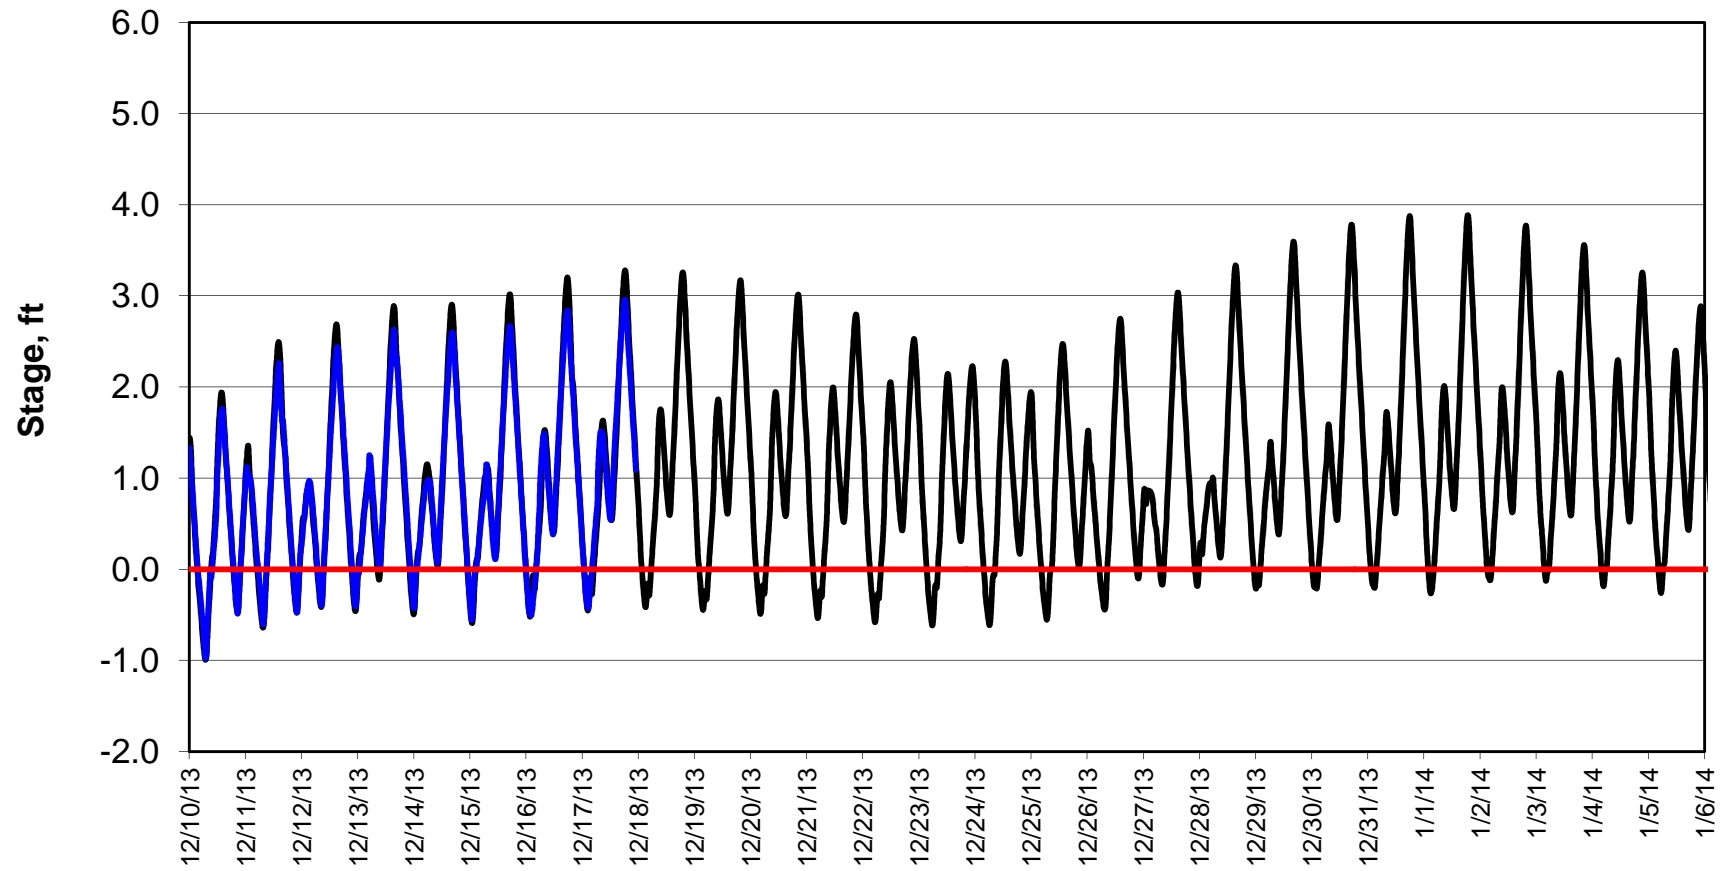

### Forecasted Stage Middle River @ Howard Road

### Forecasted Stage @ Old River @ Tracy Road

Forecast Period 12/17/2013 thru 1/6/2014

### Forecasted Stage @ Doughty Ct/Channel 205

Forecast Period 12/17/2013 thru 1/6/2014

### Forecasted Stage @ East End of Grant Line Canal/Channel 204

Forecast Period 12/17/2013 thru 1/6/2014