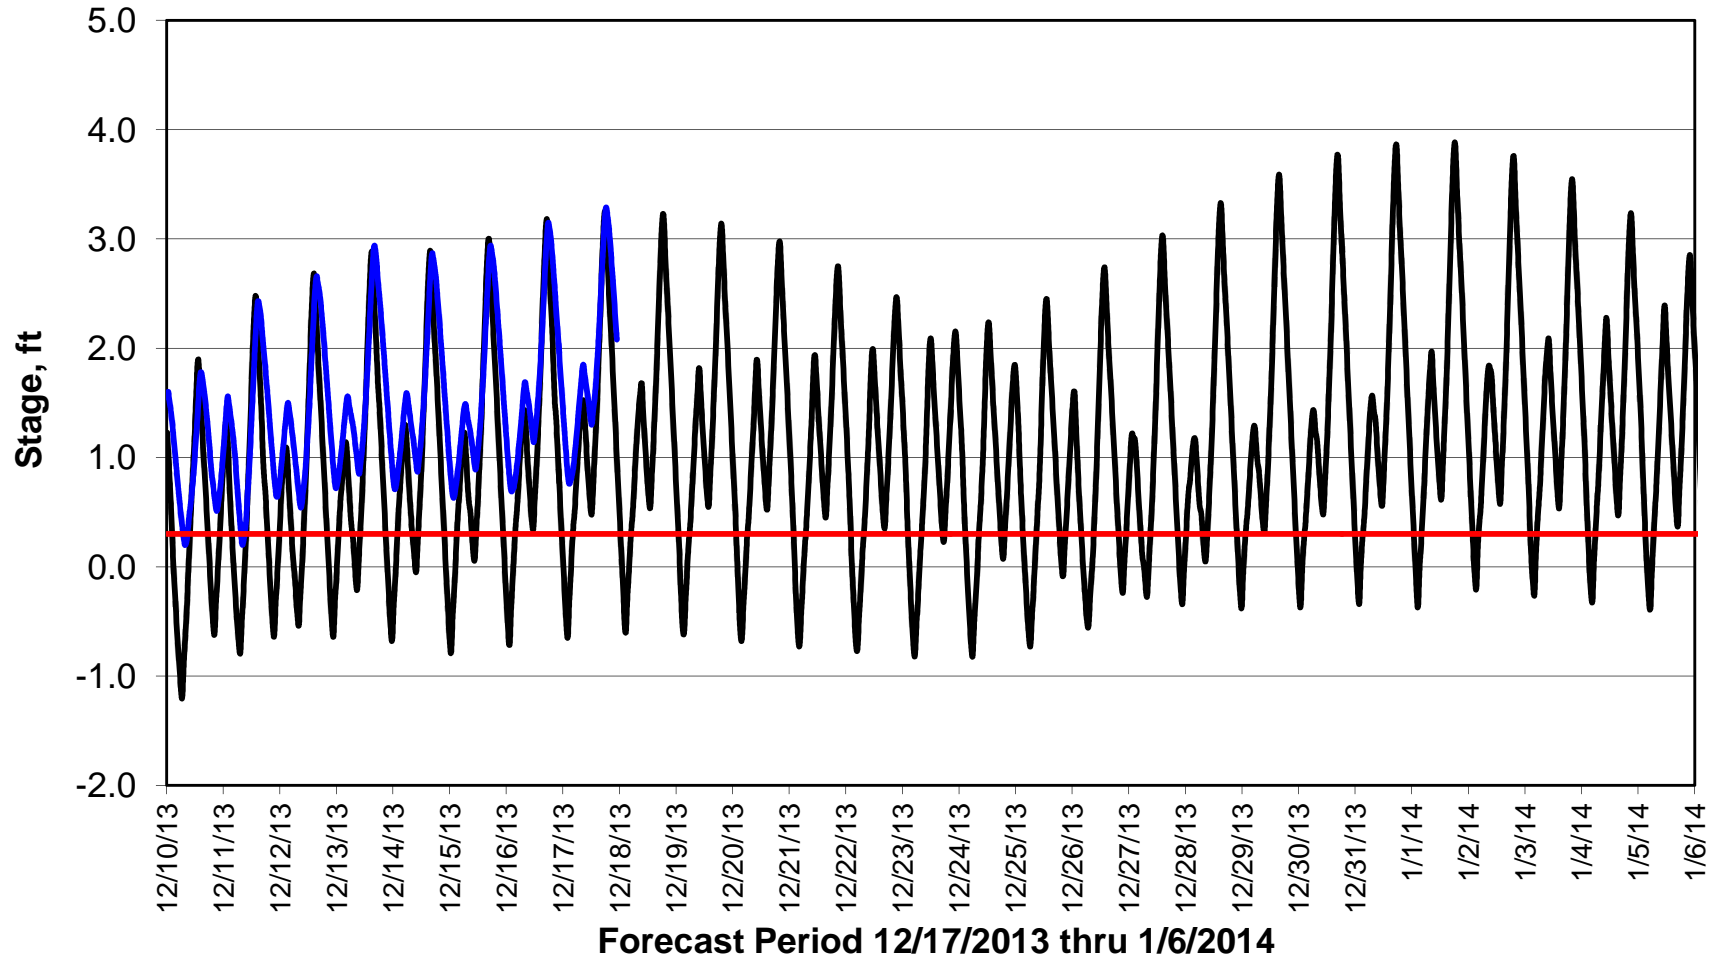

### Forecasted Stage Middle River @ Howard Road

### Forecasted Stage @ Old River @ Tracy Road

Forecast Period 12/17/2013 thru 1/6/2014

### Forecasted Stage @ Doughty Ct/Channel 205

Forecast Period 12/17/2013 thru 1/6/2014

### Forecasted Stage @ East End of Grant Line Canal/Channel 204

Forecast Period 12/17/2013 thru 1/6/2014