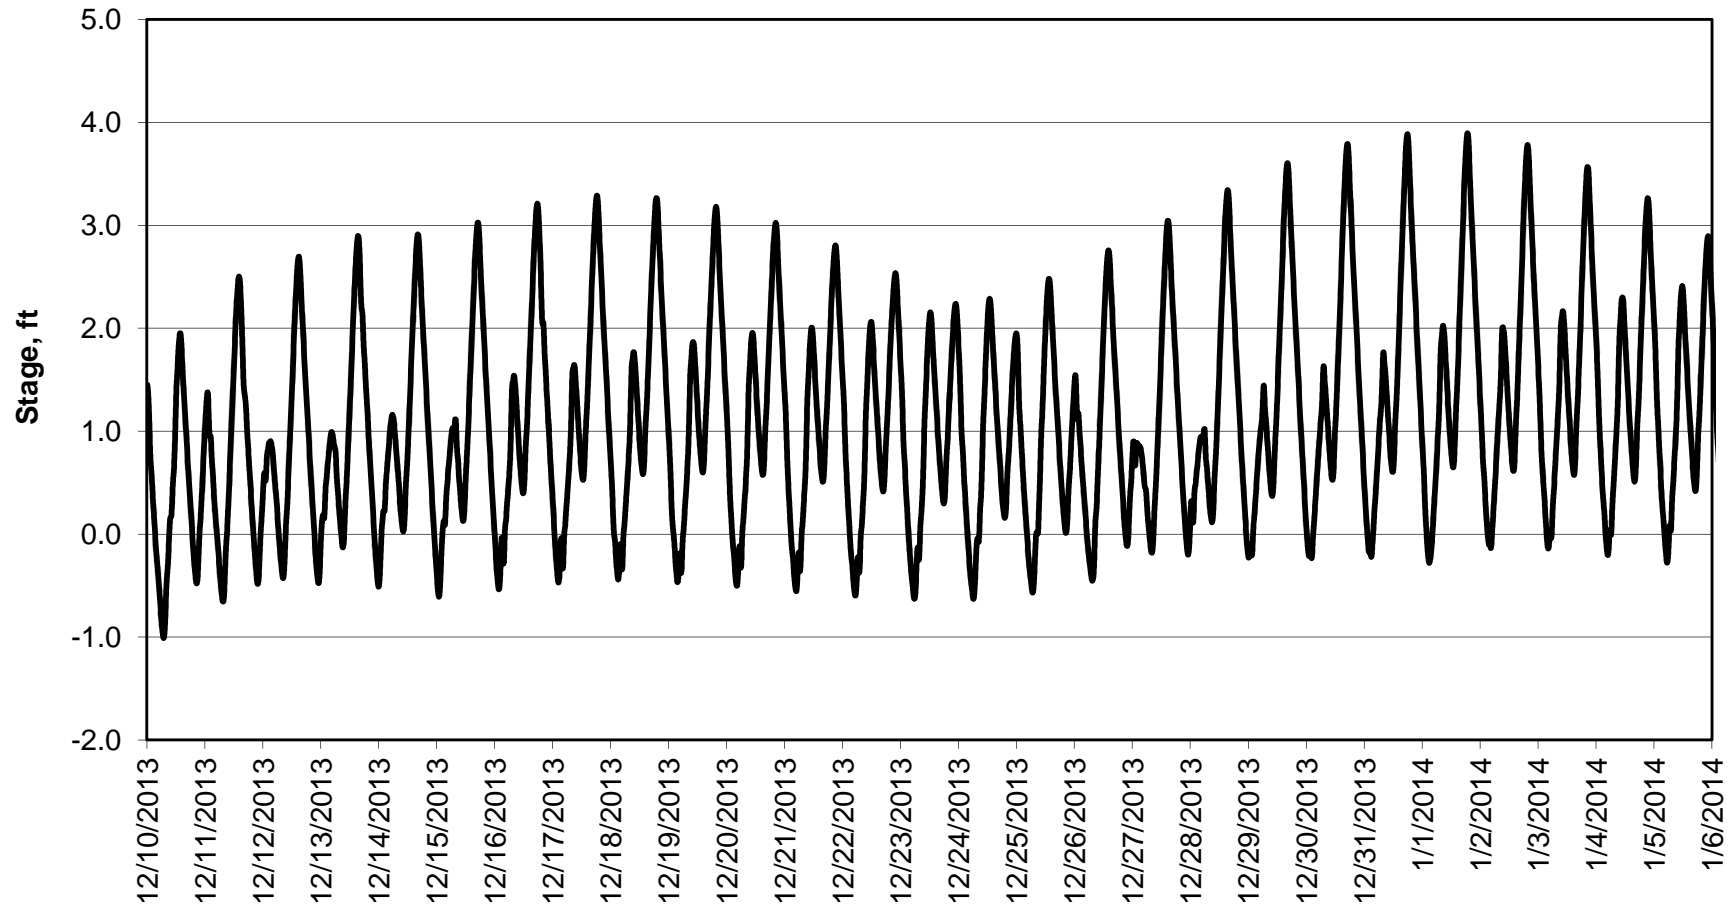

### Forecasted Stage @ Old River @ Tracy Road

Forecast Period 12/17/2013 thru 1/6/2014

### Forecasted Stage @ Doughty Ct/Channel 205

Forecast Period 12/17/2013 thru 1/6/2014

### Forecasted Stage @ East End of Grant Line Canal/Channel 204

Forecast Period 12/17/2013 thru 1/6/2014