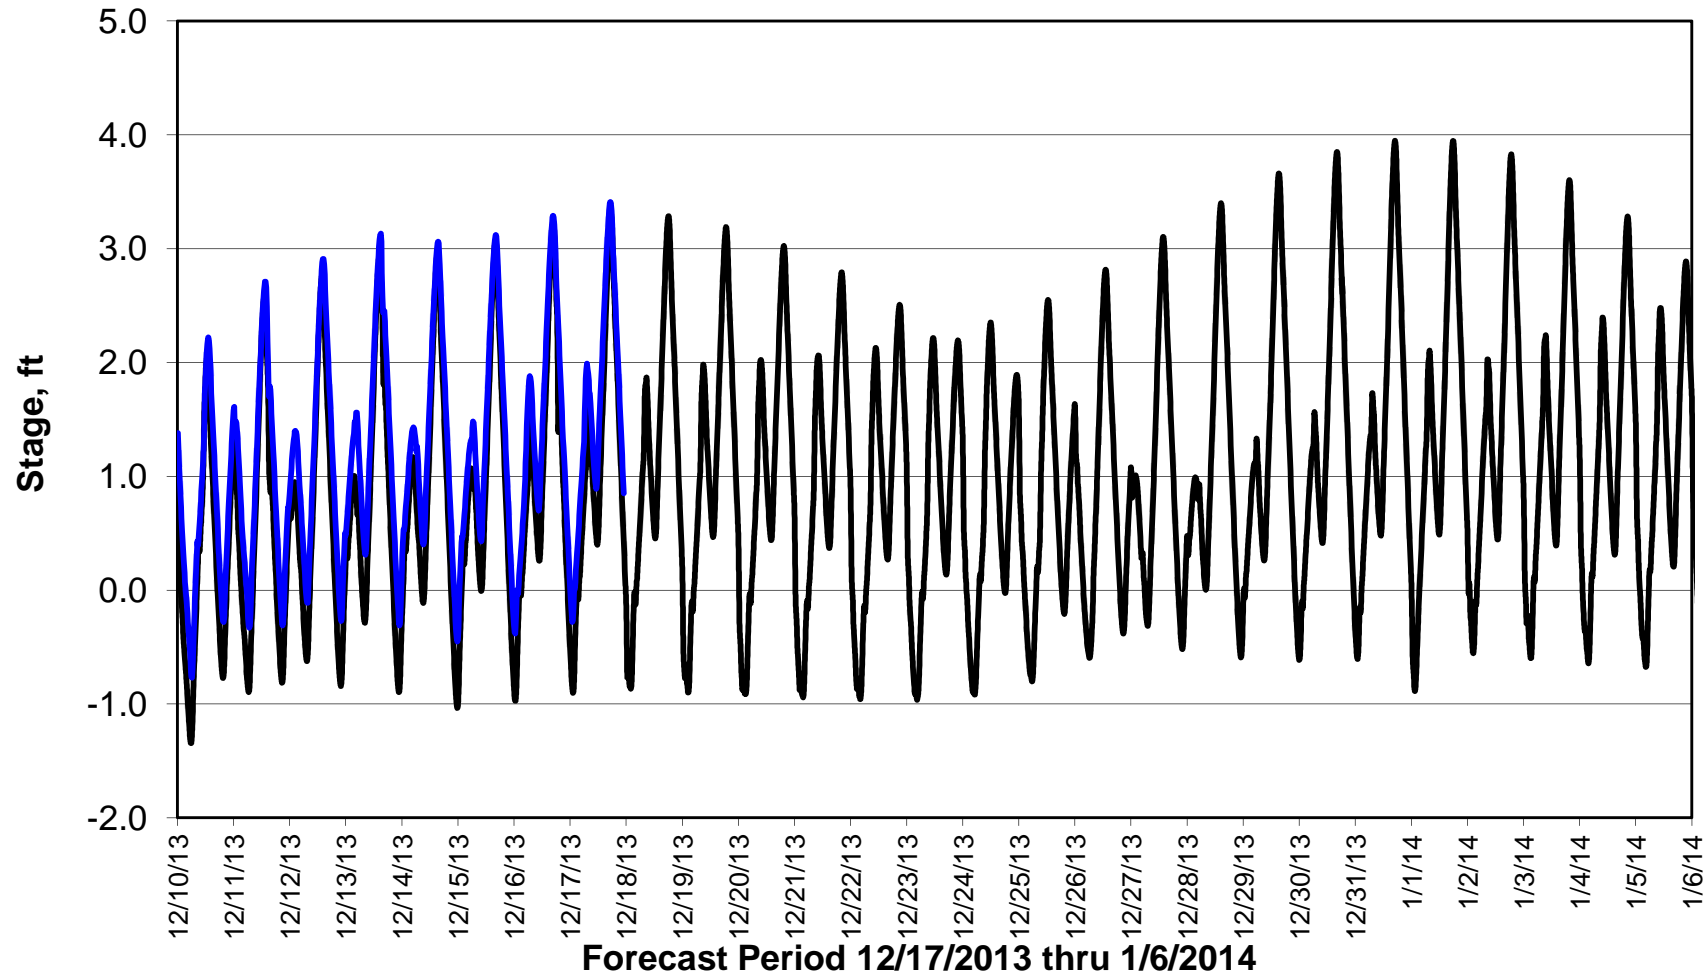

Forecasted Stage @ West of Union Island/Channel 218