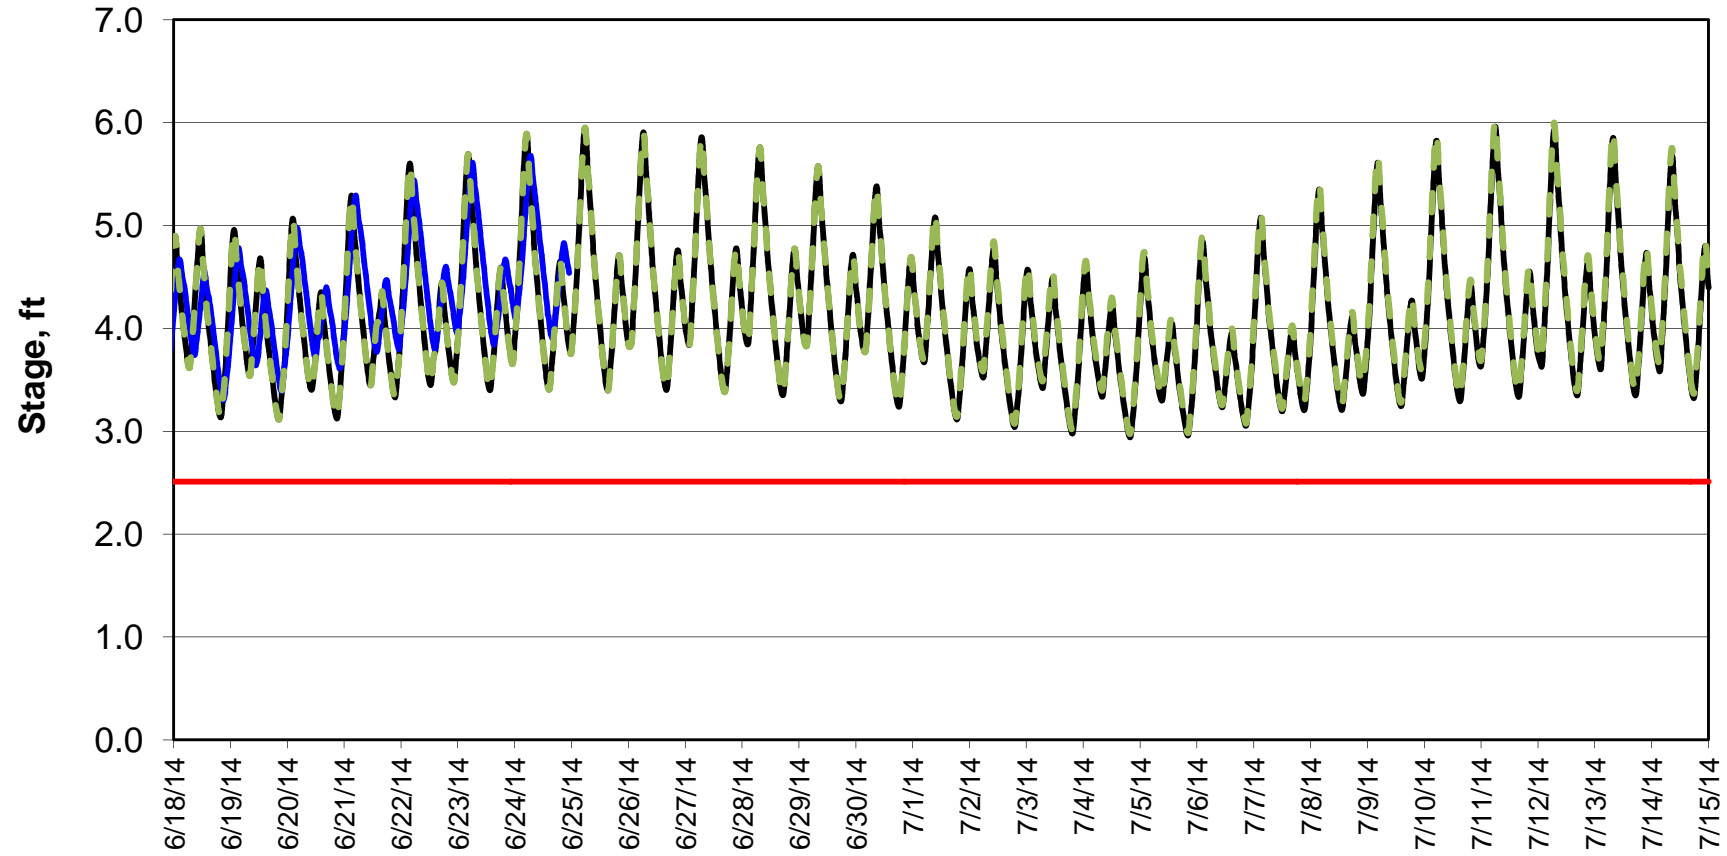

Forecasted Stage @ West of Union Island/Channel 218

Forecasted Stage Middle River @ Howard Road

Forecast Period 6/25/2014 thru 7/15/2014

Forecasted Stage @ Old River @ Tracy Road

Forecast Period 6/25/2014 thru 7/15/2014

Forecasted Stage @ Doughty Ct/Channel 205

Forecast Period 6/25/2014 thru 7/15/2014

Forecasted Stage @ East End of Grant Line Canal/Channel 204

Forecast Period 6/25/2014 thru 7/15/2014