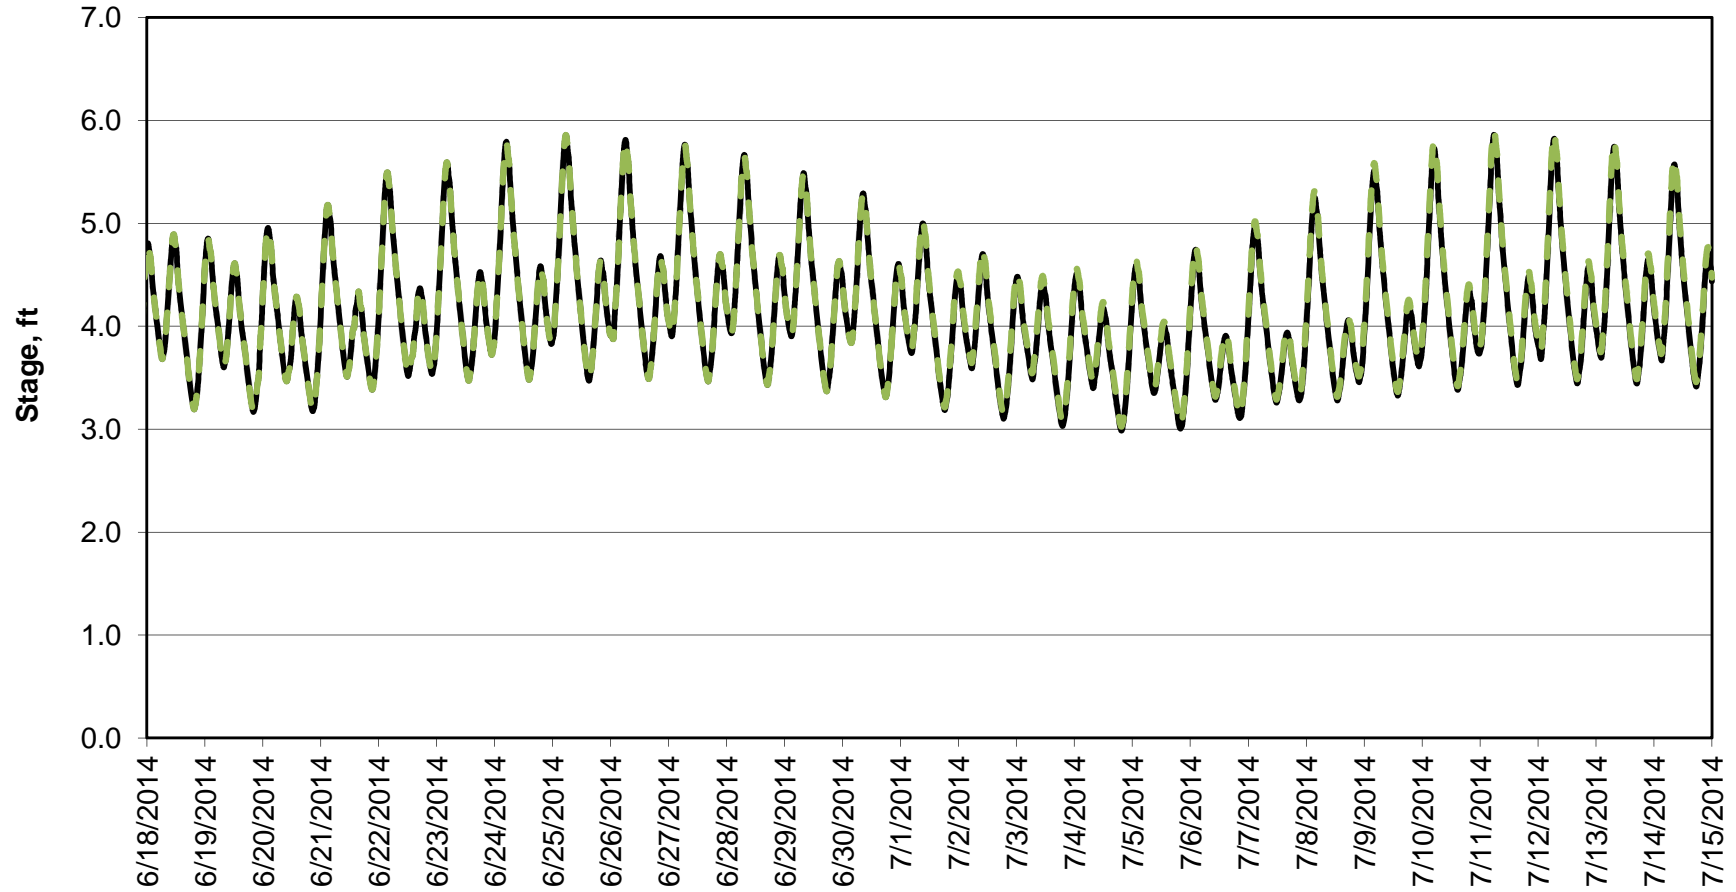

Forecasted Stage @ West of Union Island/Channel 218

Forecasted Stage Middle River @ Howard Road

Forecast Period 6/25/2014 thru 7/15/2014

Forecasted Stage @ Old River @ Tracy Road

Forecast Period 6/25/2014 thru 7/15/2014

Forecasted Stage @ Doughty Ct/Channel 205

Forecast Period 6/25/2014 thru 7/15/2014

Forecasted Stage @ East End of Grant Line Canal/Channel 204

Forecast Period 6/25/2014 thru 7/15/2014