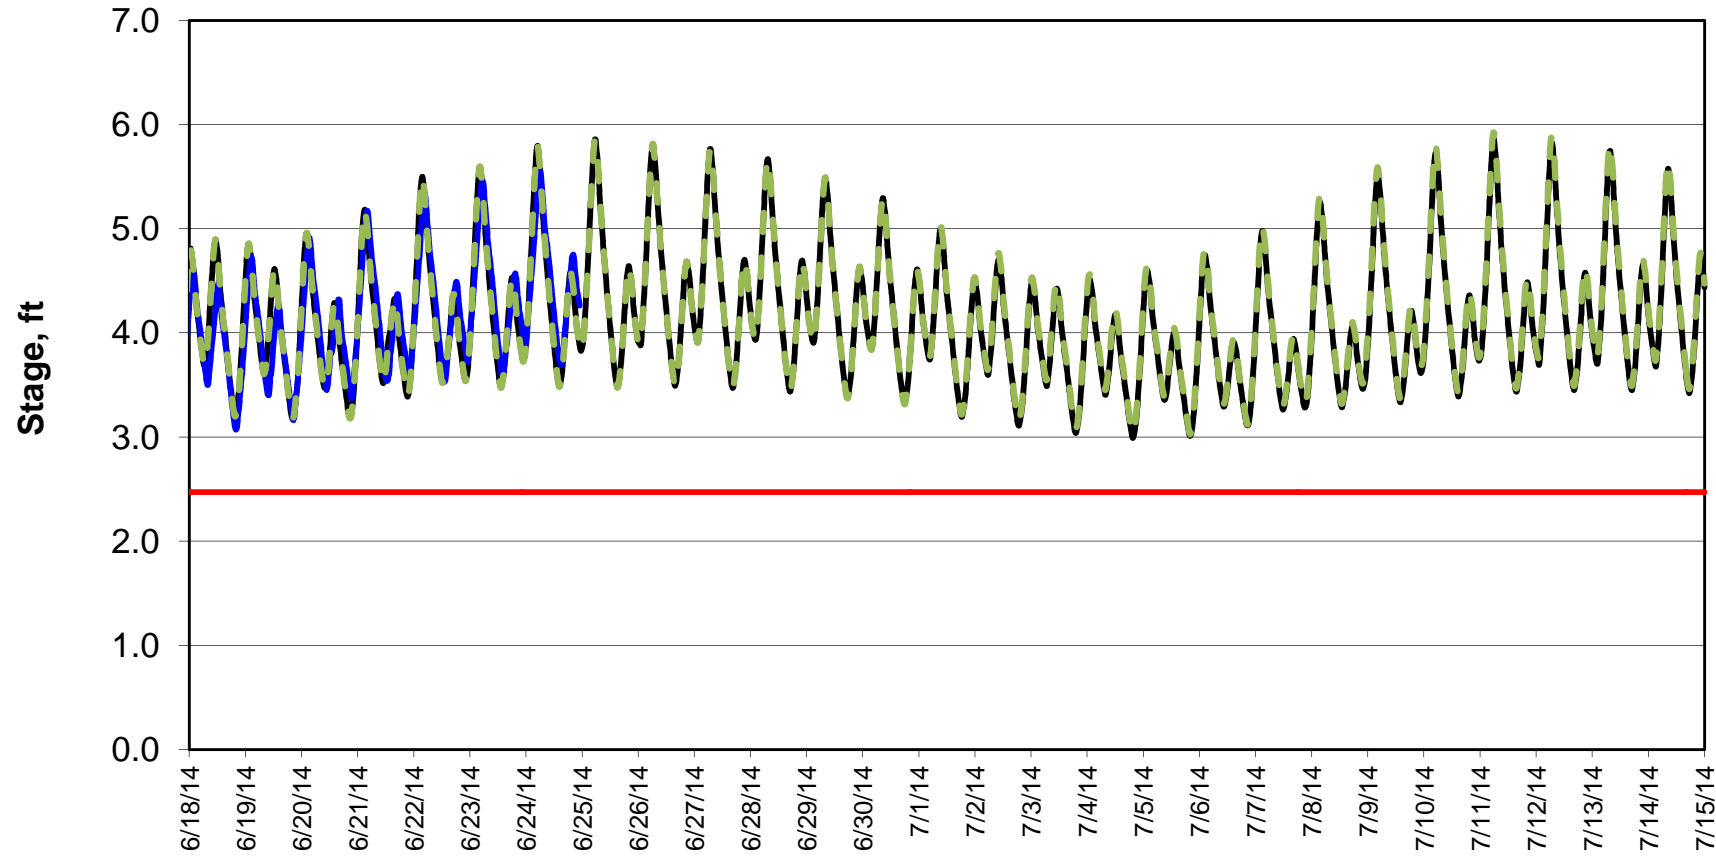

Forecasted Stage @ West of Union Island/Channel 218

Forecasted Stage Middle River @ Howard Road

Forecast Period 6/25/2014 thru 7/15/2014

Forecasted Stage @ Old River @ Tracy Road

Forecast Period 6/25/2014 thru 7/15/2014

Forecasted Stage @ Doughty Ct/Channel 205

Forecast Period 6/25/2014 thru 7/15/2014

Forecasted Stage @ East End of Grant Line Canal/Channel 204

Forecast Period 6/25/2014 thru 7/15/2014