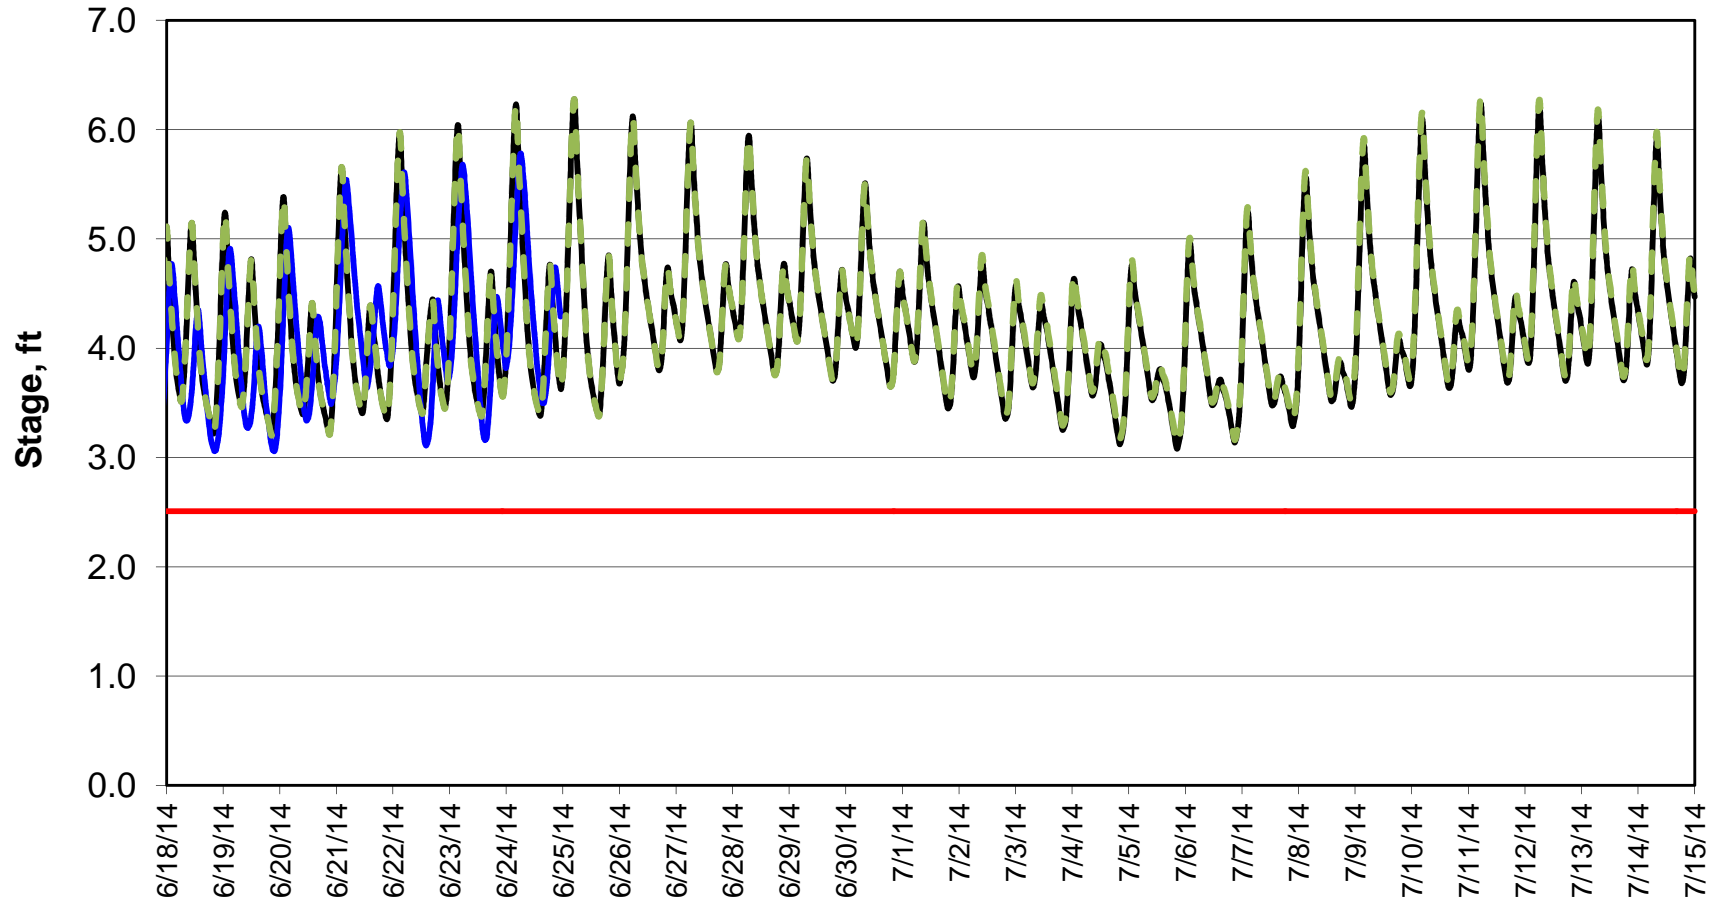

Forecasted Stage @ West of Union Island/Channel 218

Forecasted Stage Middle River @ Howard Road

Forecast Period 6/25/2014 thru 7/15/2014

Forecasted Stage @ Old River @ Tracy Road

Forecast Period 6/25/2014 thru 7/15/2014

Forecasted Stage @ Doughty Ct/Channel 205

Forecast Period 6/25/2014 thru 7/15/2014

Forecasted Stage @ East End of Grant Line Canal/Channel 204

Forecast Period 6/25/2014 thru 7/15/2014