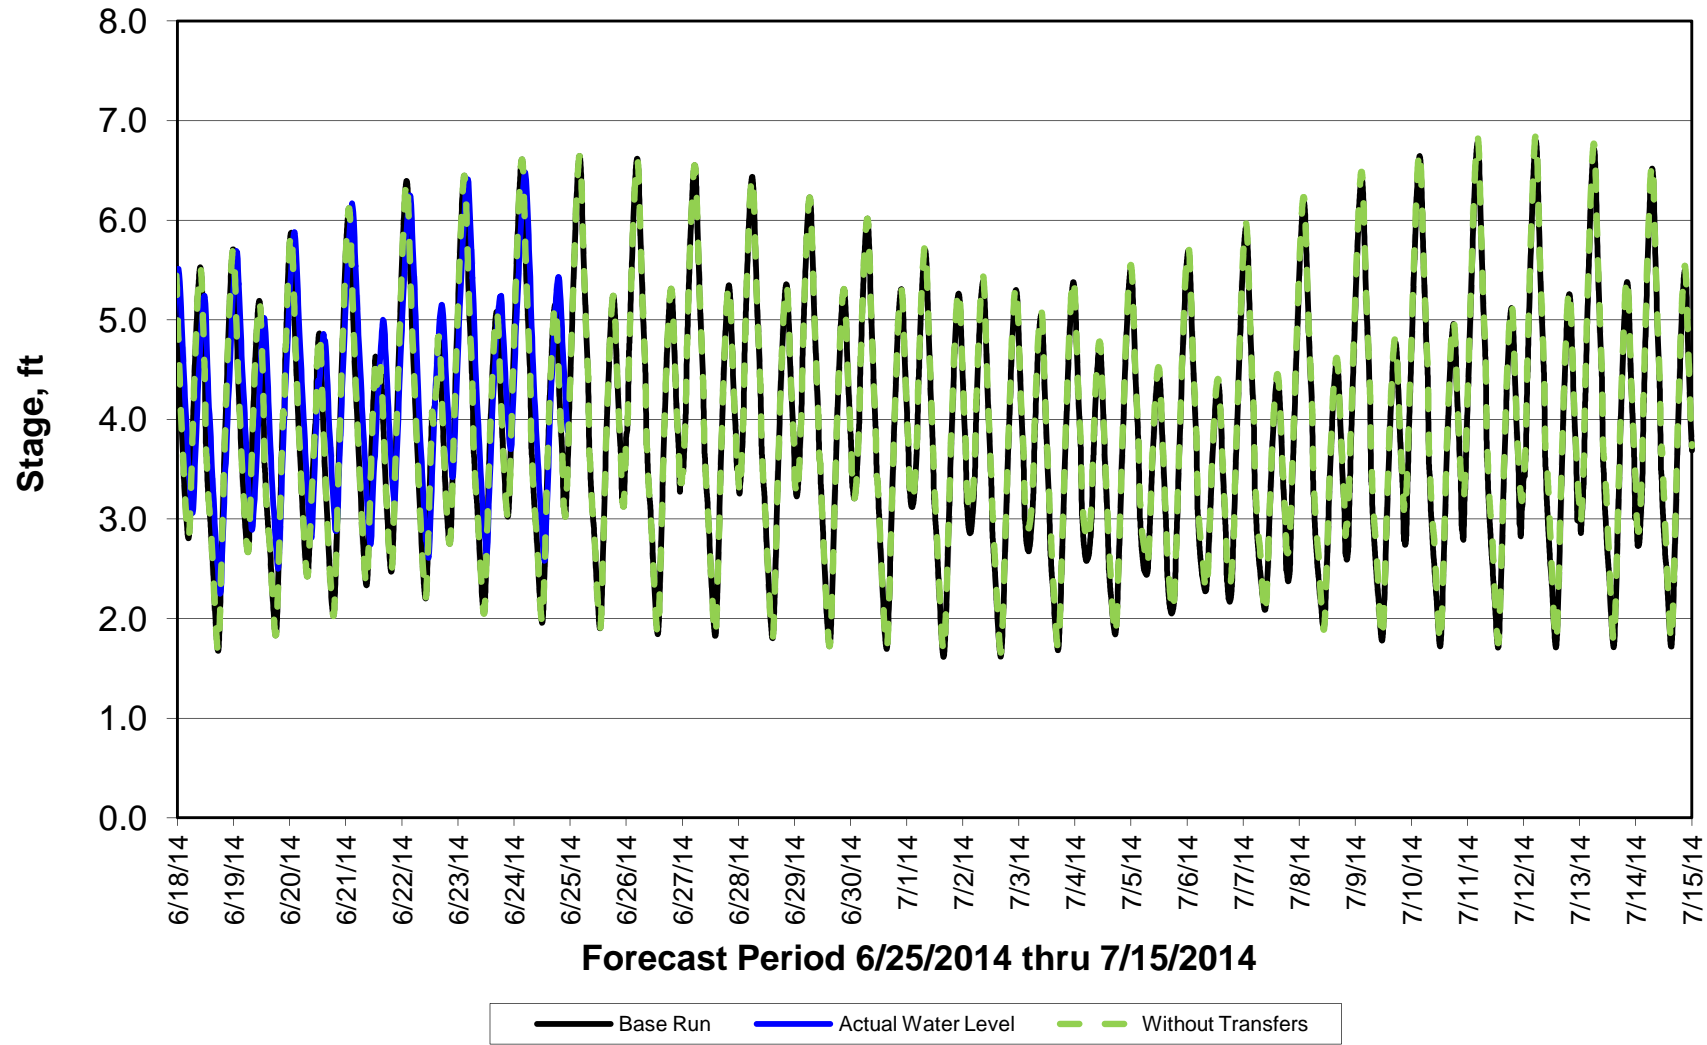

Forecasted Stage @ West of Union Island/Channel 218

Forecasted Stage Middle River @ Howard Road

Forecast Period 6/25/2014 thru 7/15/2014

Forecasted Stage @ Old River @ Tracy Road

Forecast Period 6/25/2014 thru 7/15/2014

Forecasted Stage @ Doughty Ct/Channel 205

Forecast Period 6/25/2014 thru 7/15/2014

Forecasted Stage @ East End of Grant Line Canal/Channel 204

Forecast Period 6/25/2014 thru 7/15/2014