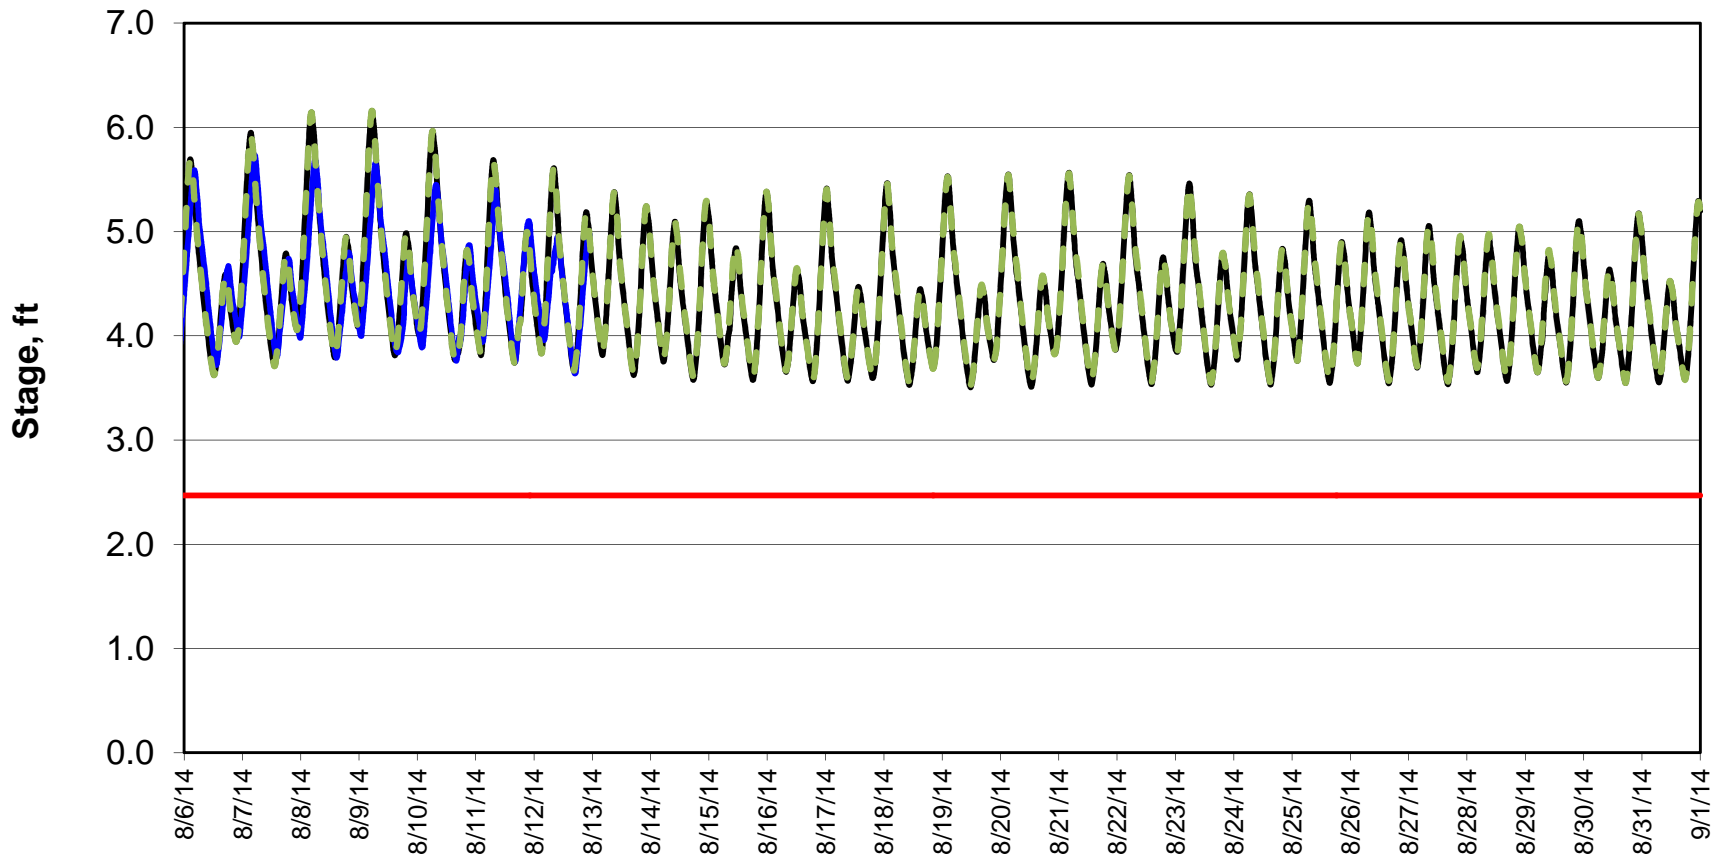

Forecasted Stage @ West of Union Island/Channel 218

Forecasted Stage Middle River @ Howard Road

Forecast Period 8/12/2014 thru 9/1/2014

Forecasted Stage @ Old River @ Tracy Road

Forecast Period 8/12/2014 thru 9/1/2014

Forecasted Stage @ Doughty Ct/Channel 205

Forecast Period 8/12/2014 thru 9/1/2014

Forecasted Stage @ East End of Grant Line Canal/Channel 204