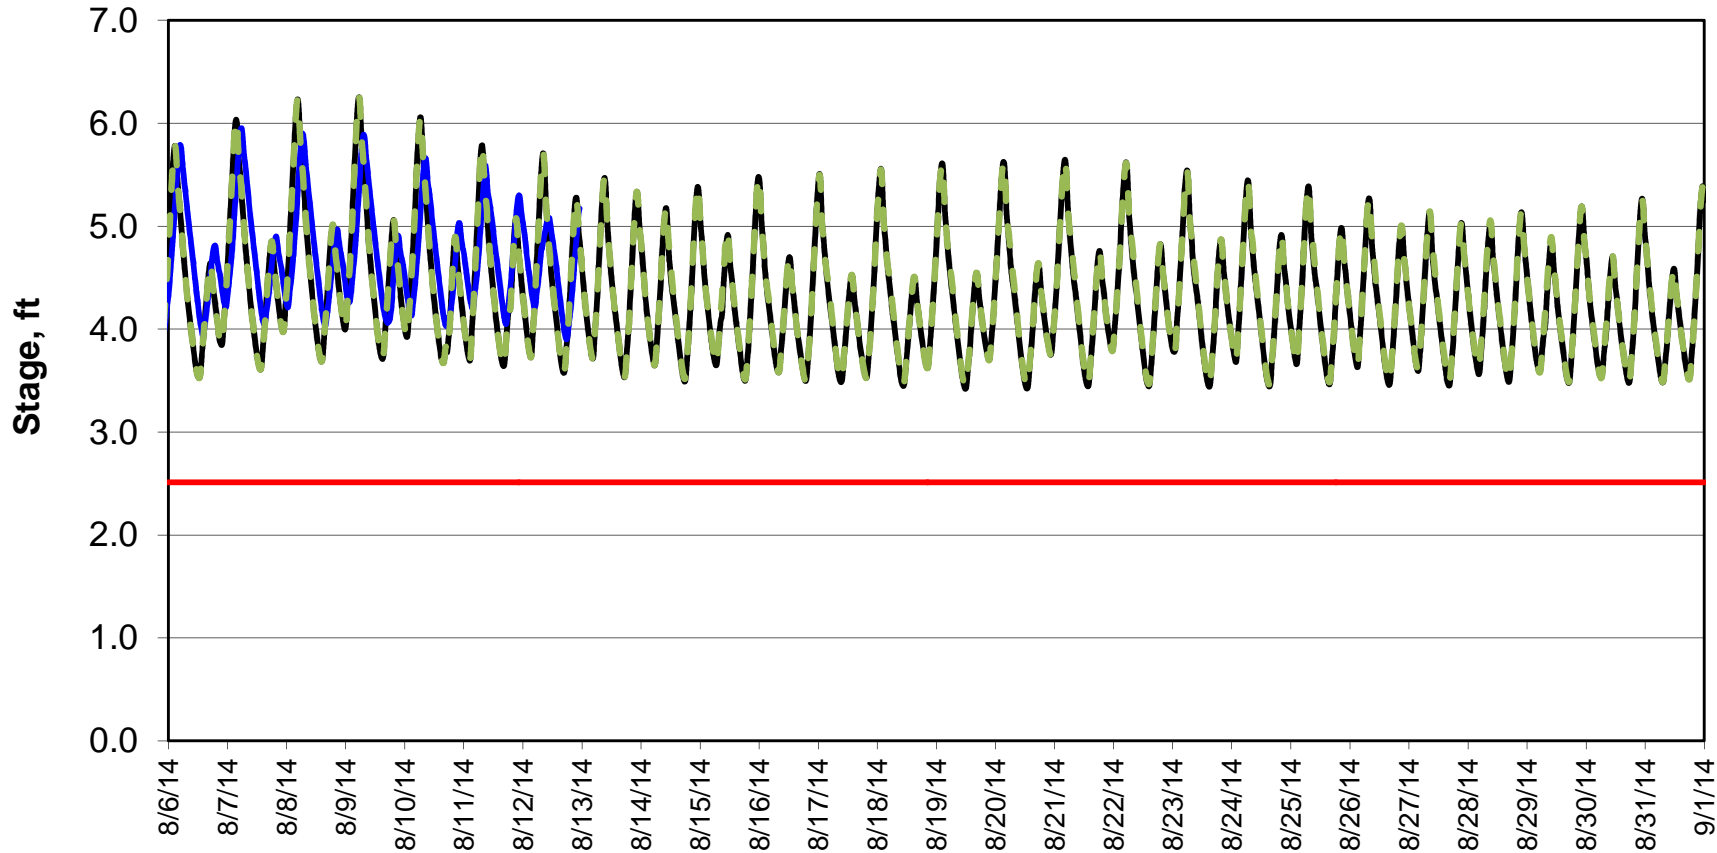

Forecasted Stage @ West of Union Island/Channel 218

Forecasted Stage Middle River @ Howard Road

Forecast Period 8/12/2014 thru 9/1/2014

Forecasted Stage @ Old River @ Tracy Road

Forecast Period 8/12/2014 thru 9/1/2014

Forecasted Stage @ Doughty Ct/Channel 205

Forecast Period 8/12/2014 thru 9/1/2014

Forecasted Stage @ East End of Grant Line Canal/Channel 204