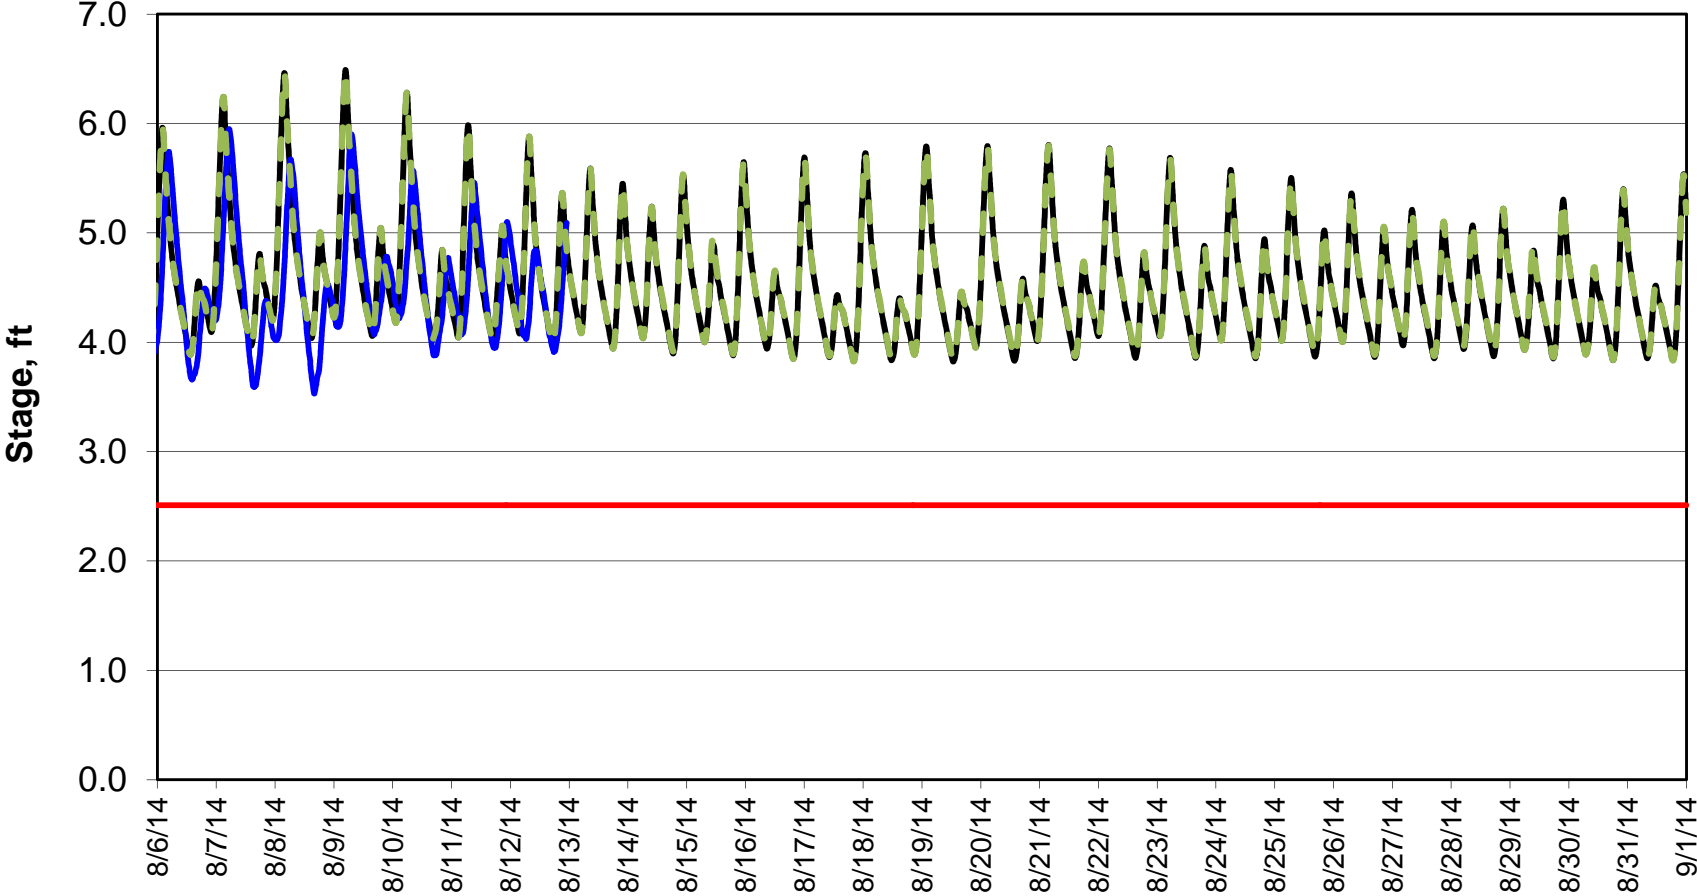

Forecasted Stage @ West of Union Island/Channel 218

Forecasted Stage Middle River @ Howard Road

Forecast Period 8/12/2014 thru 9/1/2014

Forecasted Stage @ Old River @ Tracy Road

Forecast Period 8/12/2014 thru 9/1/2014

Forecasted Stage @ Doughty Ct/Channel 205

Forecast Period 8/12/2014 thru 9/1/2014

Forecasted Stage @ East End of Grant Line Canal/Channel 204