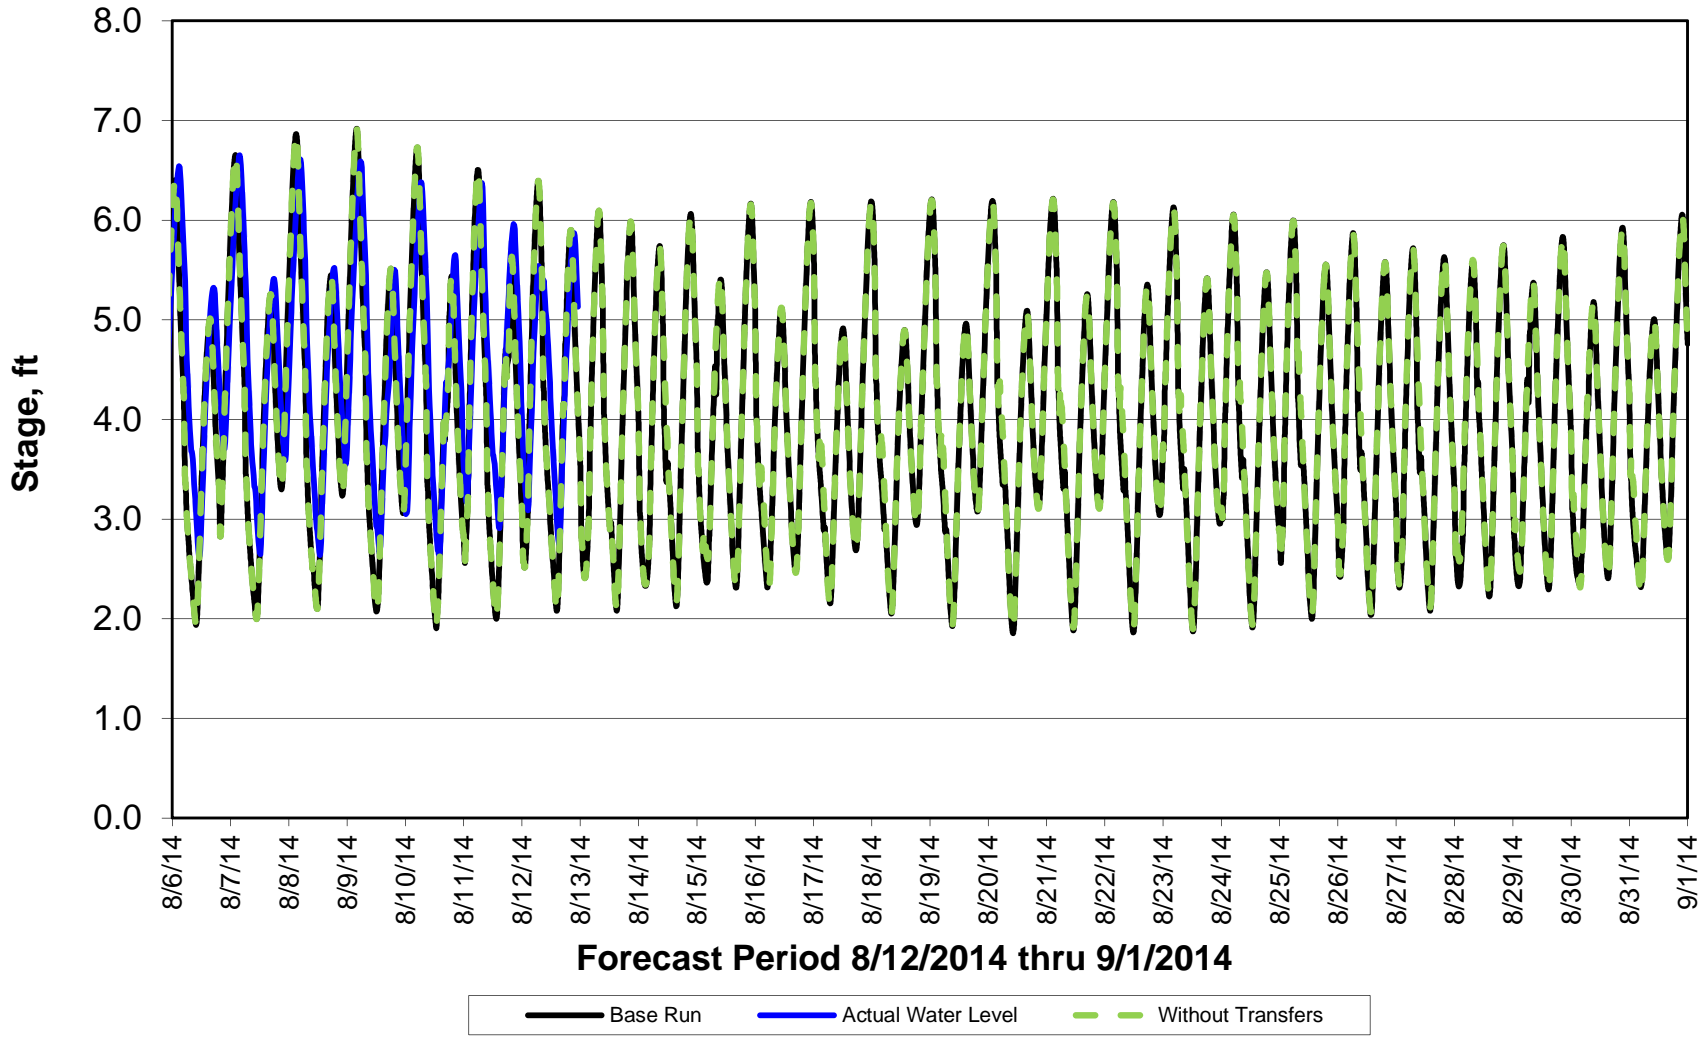

Forecasted Stage @ West of Union Island/Channel 218

Forecasted Stage Middle River @ Howard Road

Forecast Period 8/12/2014 thru 9/1/2014

Forecasted Stage @ Old River @ Tracy Road

Forecast Period 8/12/2014 thru 9/1/2014

Forecasted Stage @ Doughty Ct/Channel 205

Forecast Period 8/12/2014 thru 9/1/2014

Forecasted Stage @ East End of Grant Line Canal/Channel 204