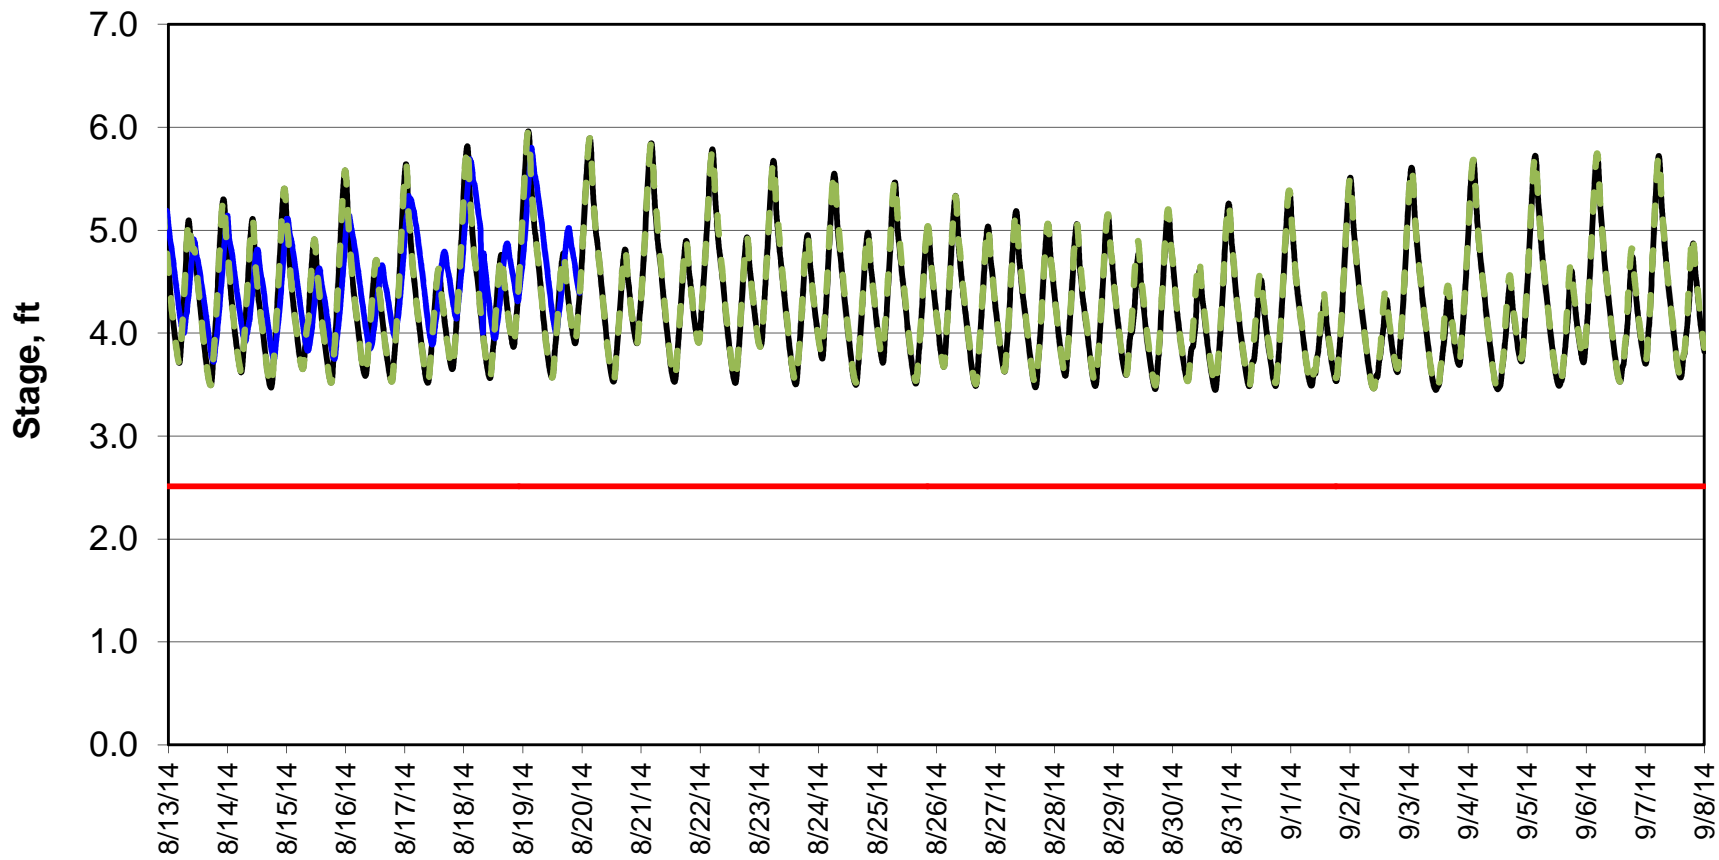

Forecasted Stage @ West of Union Island/Channel 218

Forecasted Stage Middle River @ Howard Road

Forecast Period 8/19/2014 thru 9/8/2014

Forecasted Stage @ Old River @ Tracy Road

Forecast Period 8/19/2014 thru 9/8/2014

Forecasted Stage @ Doughty Ct/Channel 205

Forecast Period 8/19/2014 thru 9/8/2014

Forecasted Stage @ East End of Grant Line Canal/Channel 204