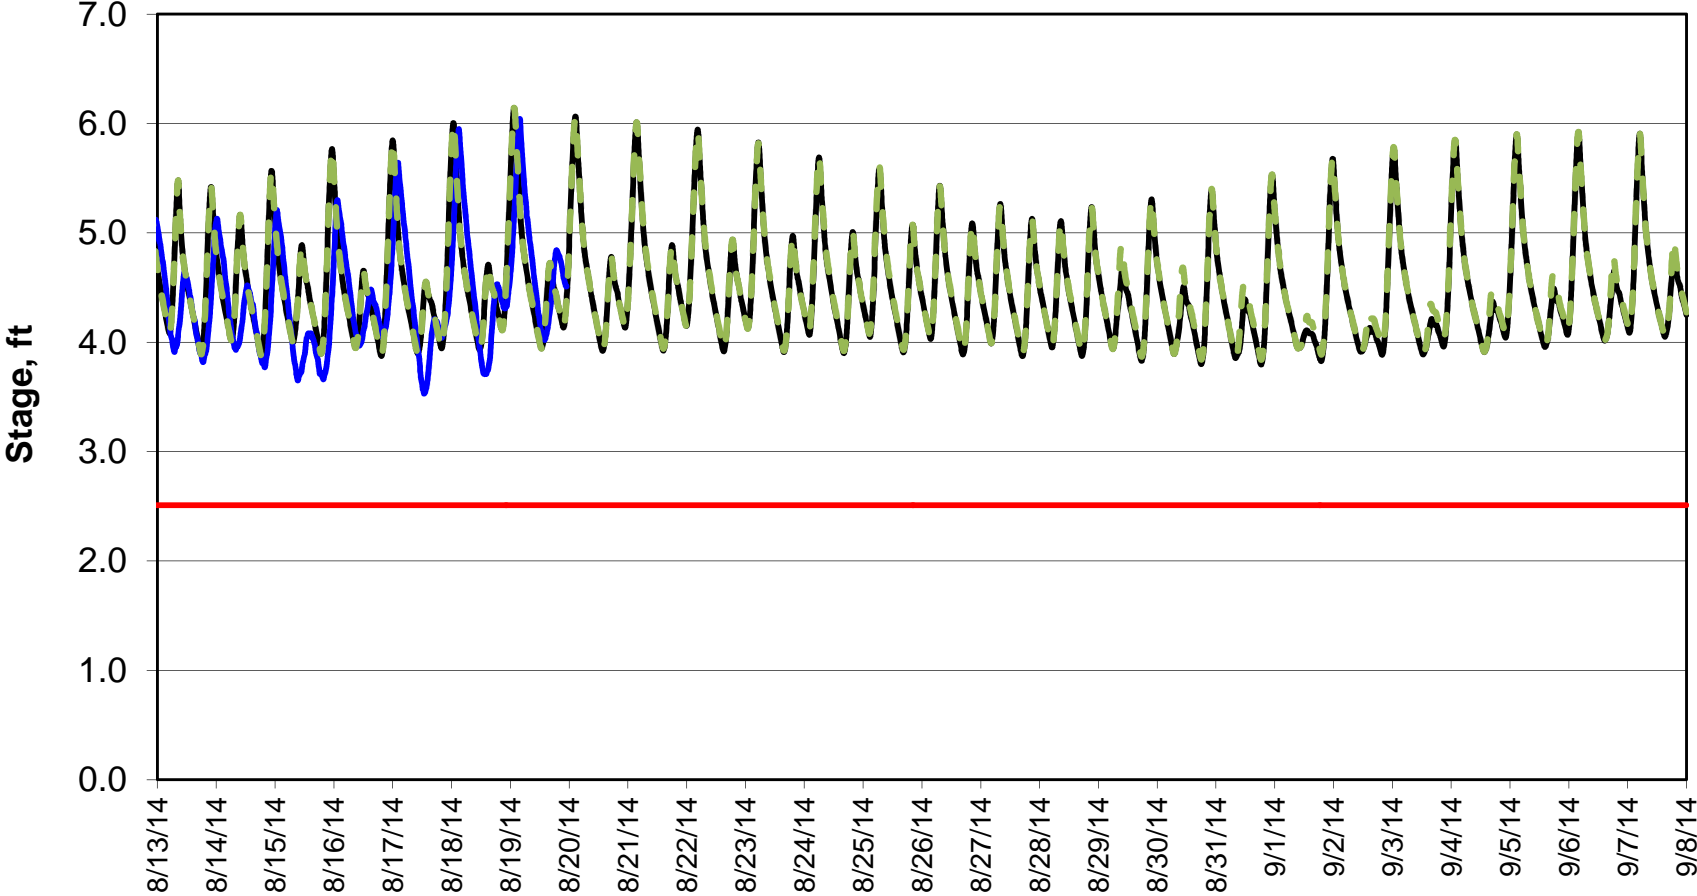

Forecasted Stage @ West of Union Island/Channel 218

Forecasted Stage Middle River @ Howard Road

Forecast Period 8/19/2014 thru 9/8/2014

Forecasted Stage @ Old River @ Tracy Road

Forecast Period 8/19/2014 thru 9/8/2014

Forecasted Stage @ Doughty Ct/Channel 205

Forecast Period 8/19/2014 thru 9/8/2014

Forecasted Stage @ East End of Grant Line Canal/Channel 204