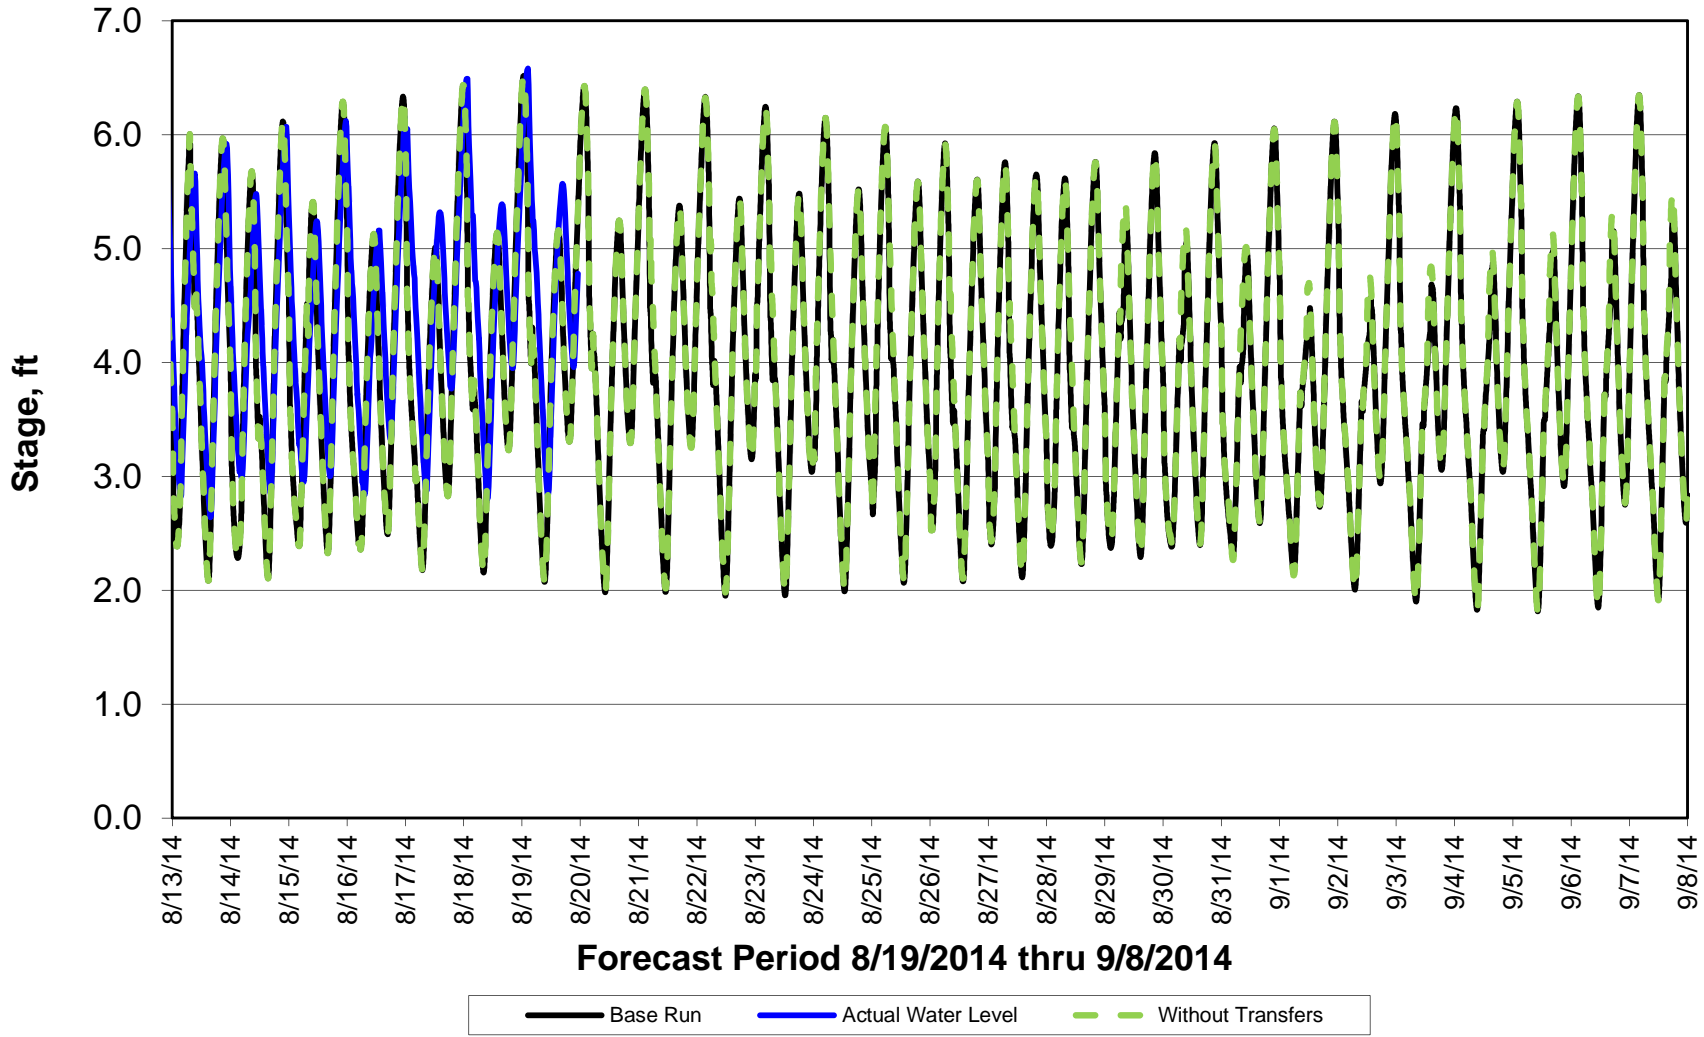

Forecasted Stage @ West of Union Island/Channel 218

Forecasted Stage Middle River @ Howard Road

Forecast Period 8/19/2014 thru 9/8/2014

Forecasted Stage @ Old River @ Tracy Road

Forecast Period 8/19/2014 thru 9/8/2014

Forecasted Stage @ Doughty Ct/Channel 205

Forecast Period 8/19/2014 thru 9/8/2014

Forecasted Stage @ East End of Grant Line Canal/Channel 204