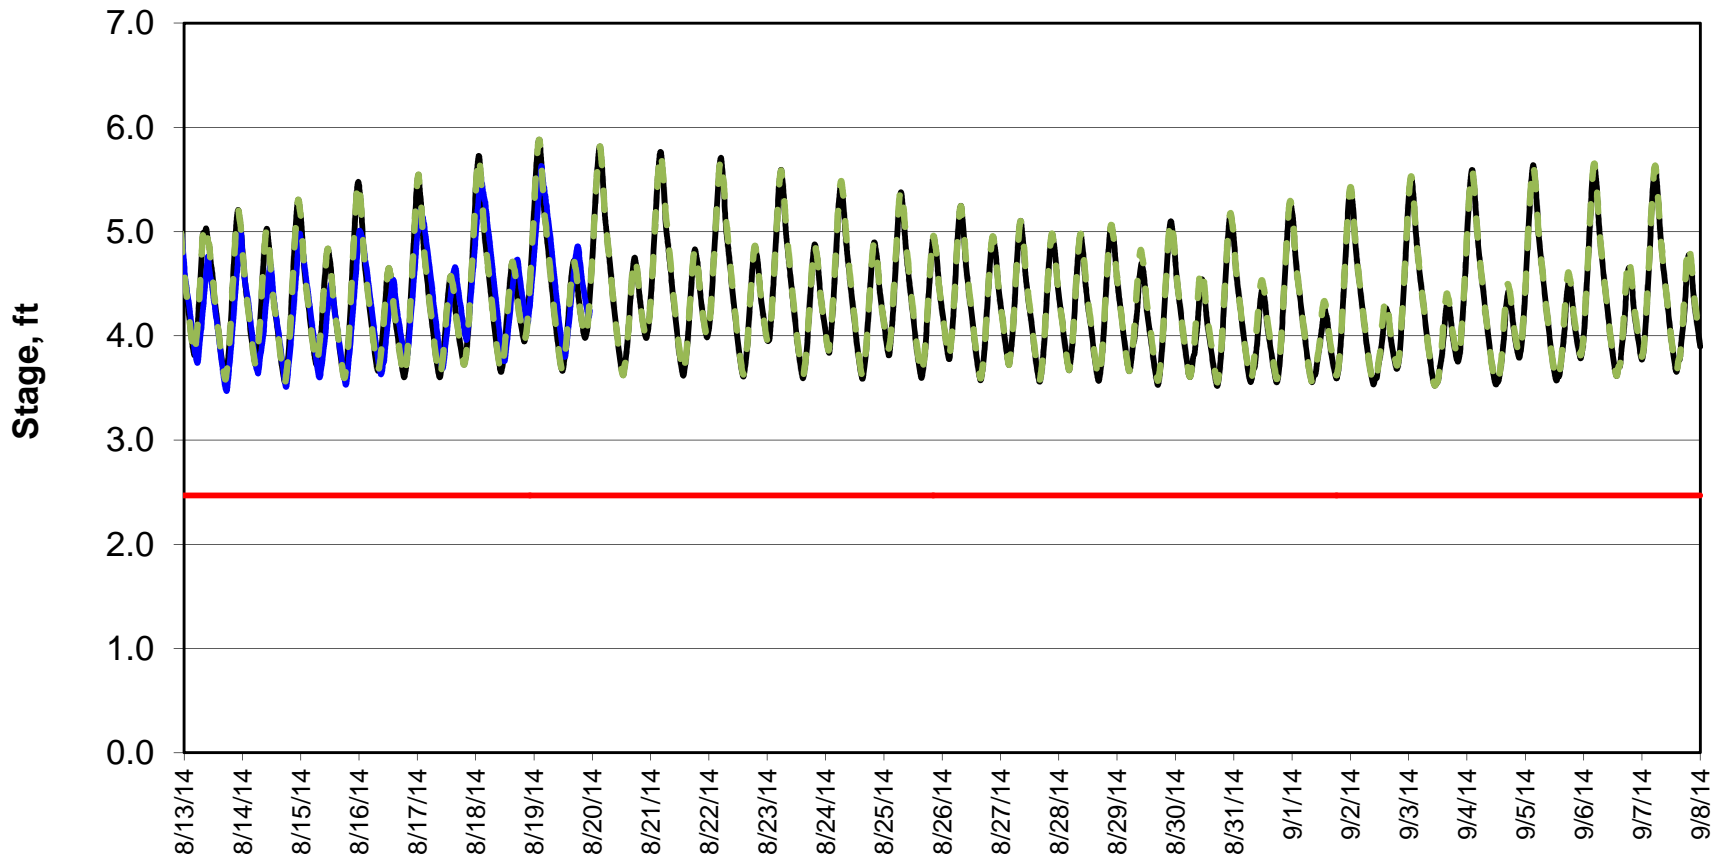

Forecasted Stage @ West of Union Island/Channel 218

Forecasted Stage Middle River @ Howard Road

Forecast Period 8/19/2014 thru 9/8/2014

Forecasted Stage @ Old River @ Tracy Road

Forecast Period 8/19/2014 thru 9/8/2014

Forecasted Stage @ Doughty Ct/Channel 205

Forecast Period 8/19/2014 thru 9/8/2014

Forecasted Stage @ East End of Grant Line Canal/Channel 204