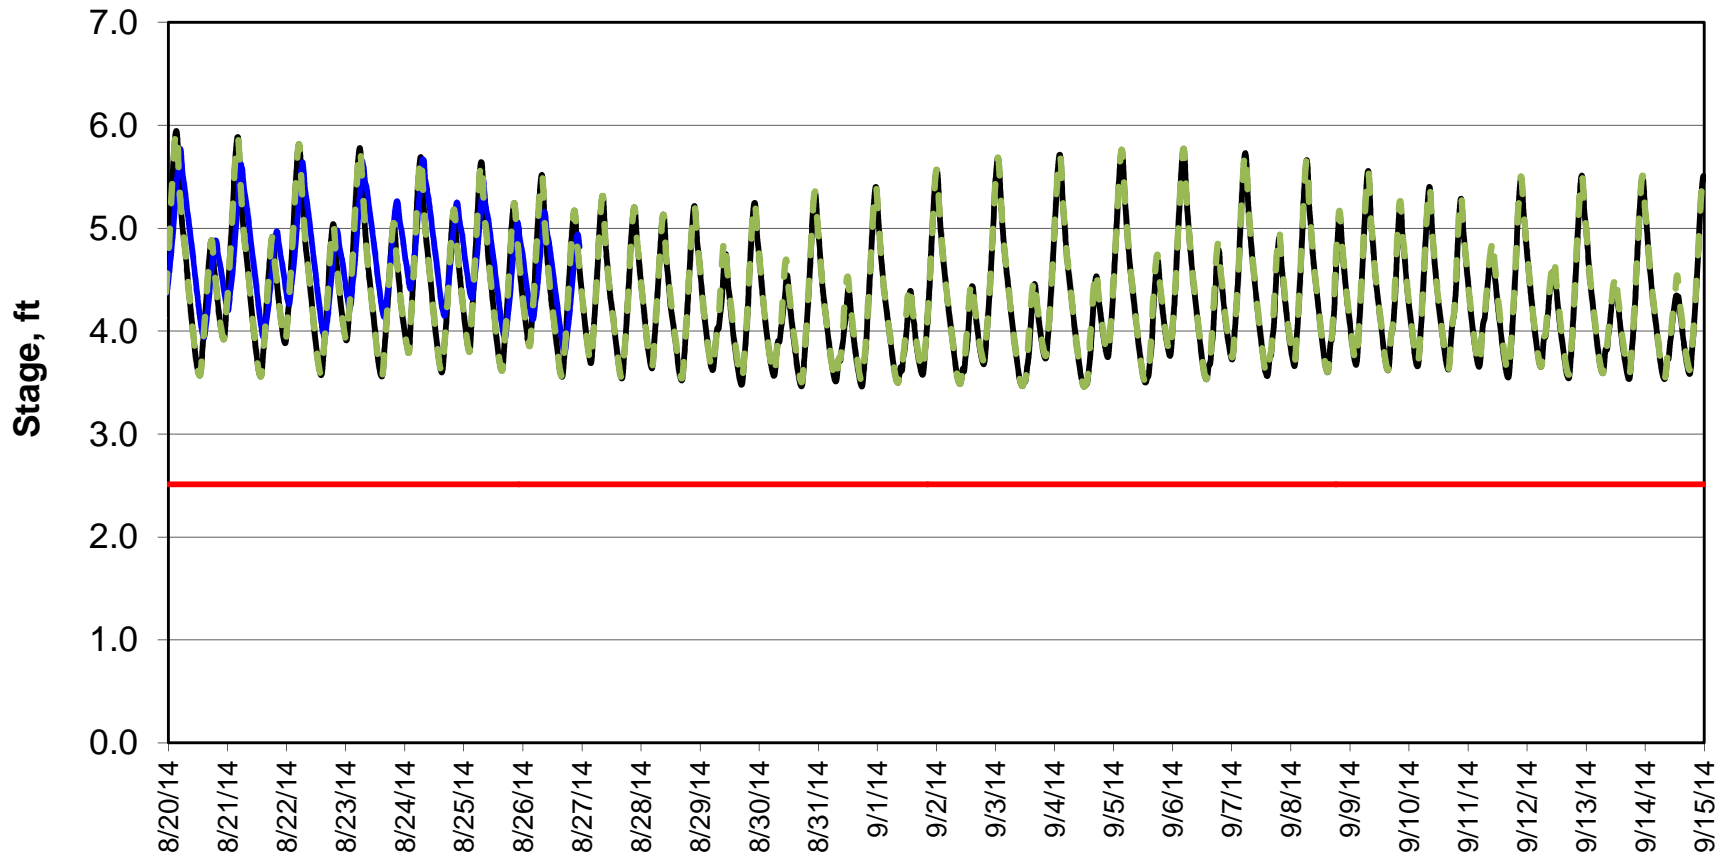

Forecasted Stage @ West of Union Island/Channel 218

Forecasted Stage Middle River @ Howard Road

Forecast Period 8/26/2014 thru 9/15/2014

Forecasted Stage @ Old River @ Tracy Road

Forecast Period 8/26/2014 thru 9/15/2014

Forecasted Stage @ Doughty Ct/Channel 205

Forecast Period 8/26/2014 thru 9/15/2014

Forecasted Stage @ East End of Grant Line Canal/Channel 204

Forecast Period 8/26/2014 thru 9/15/2014