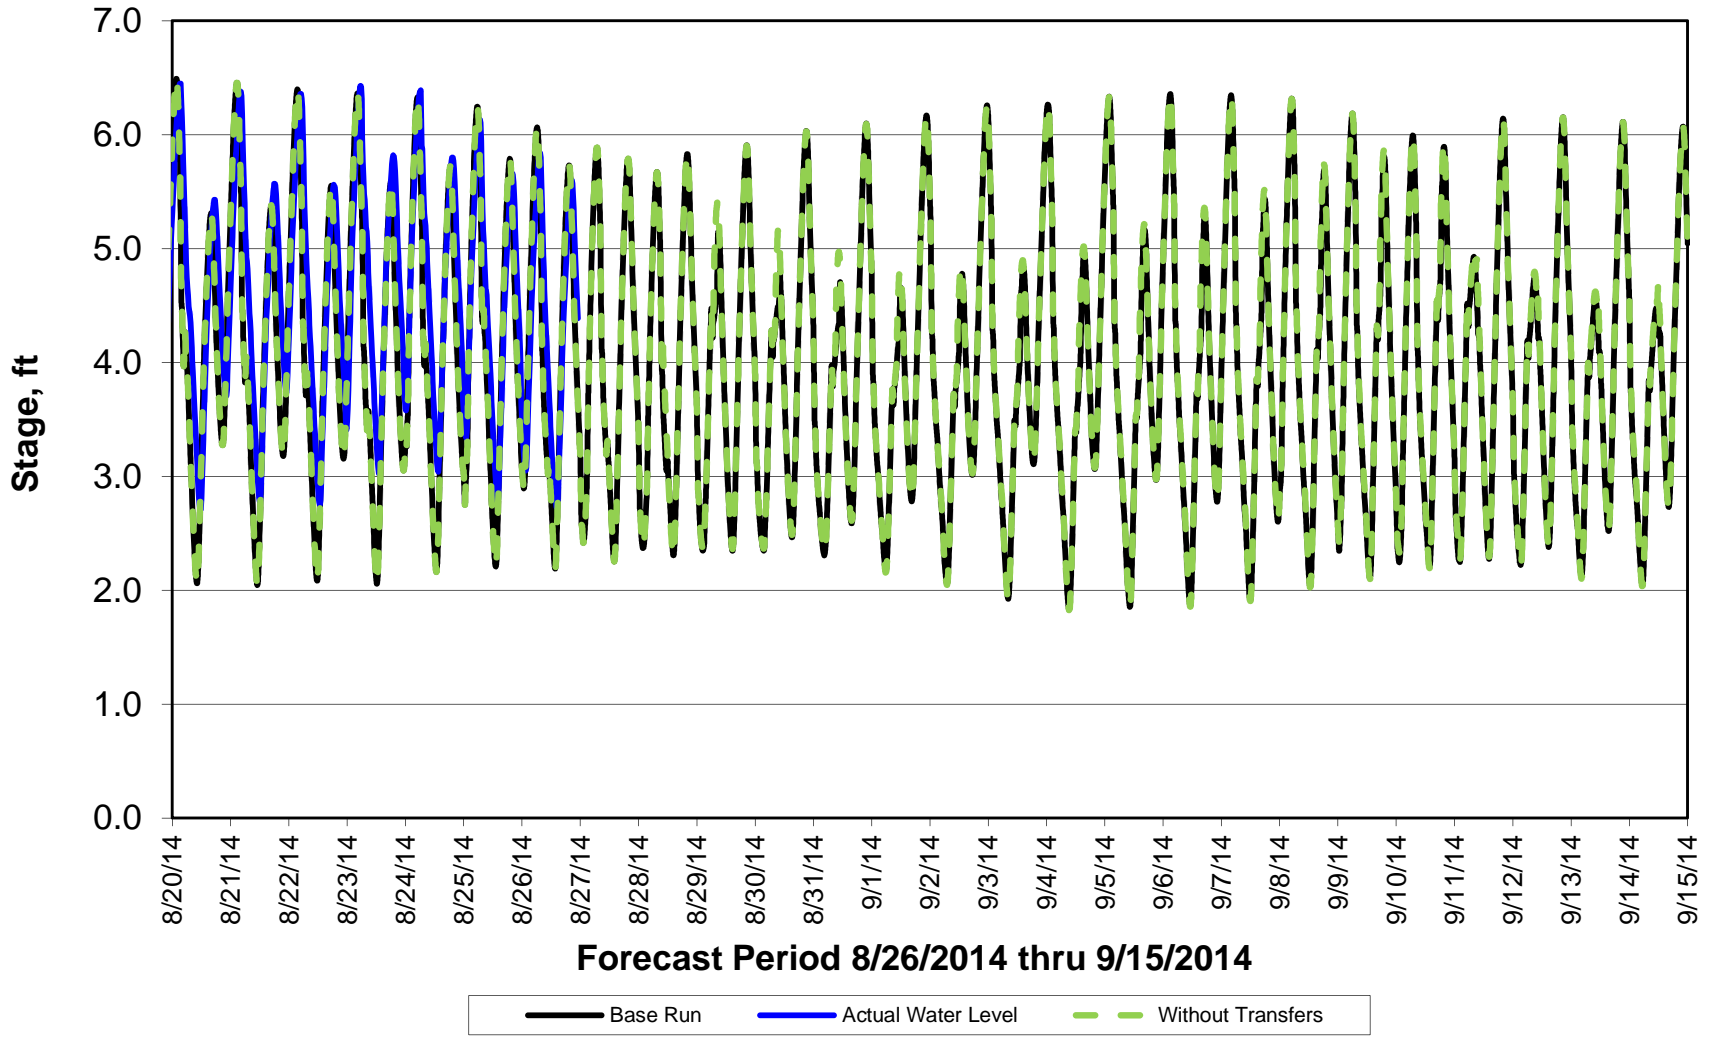

Forecasted Stage @ West of Union Island/Channel 218

Forecasted Stage Middle River @ Howard Road

Forecast Period 8/26/2014 thru 9/15/2014

Forecasted Stage @ Old River @ Tracy Road

Forecast Period 8/26/2014 thru 9/15/2014

Forecasted Stage @ Doughty Ct/Channel 205

Forecast Period 8/26/2014 thru 9/15/2014

Forecasted Stage @ East End of Grant Line Canal/Channel 204

Forecast Period 8/26/2014 thru 9/15/2014