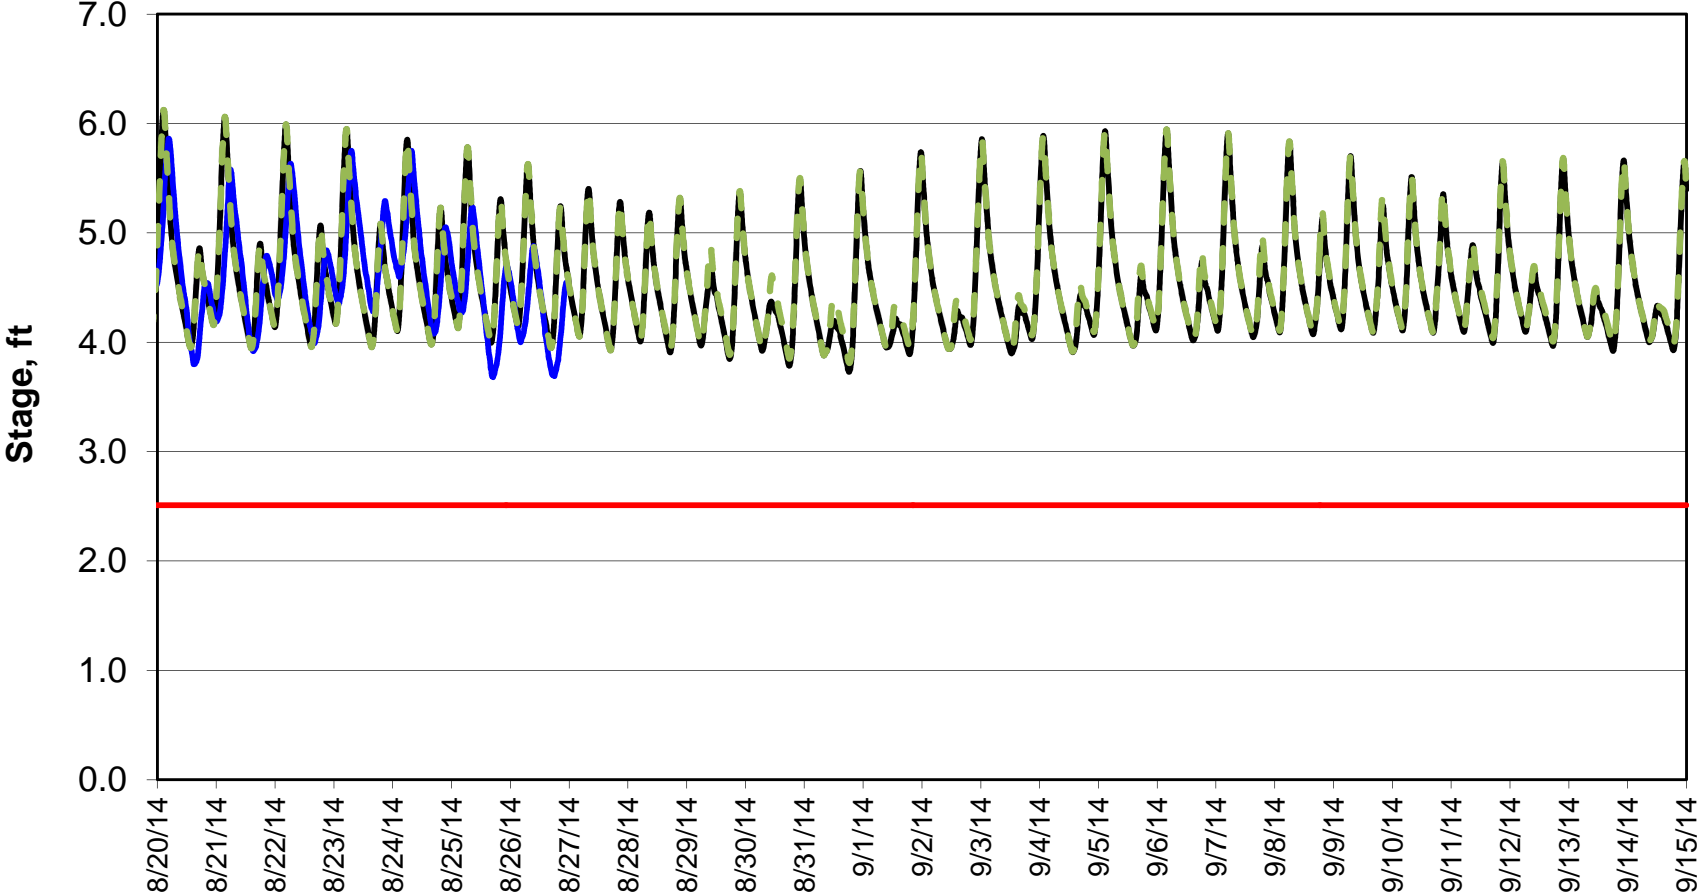

Forecasted Stage @ West of Union Island/Channel 218

Forecasted Stage Middle River @ Howard Road

Forecast Period 8/26/2014 thru 9/15/2014

Forecasted Stage @ Old River @ Tracy Road

Forecast Period 8/26/2014 thru 9/15/2014

Forecasted Stage @ Doughty Ct/Channel 205

Forecast Period 8/26/2014 thru 9/15/2014

Forecasted Stage @ East End of Grant Line Canal/Channel 204

Forecast Period 8/26/2014 thru 9/15/2014