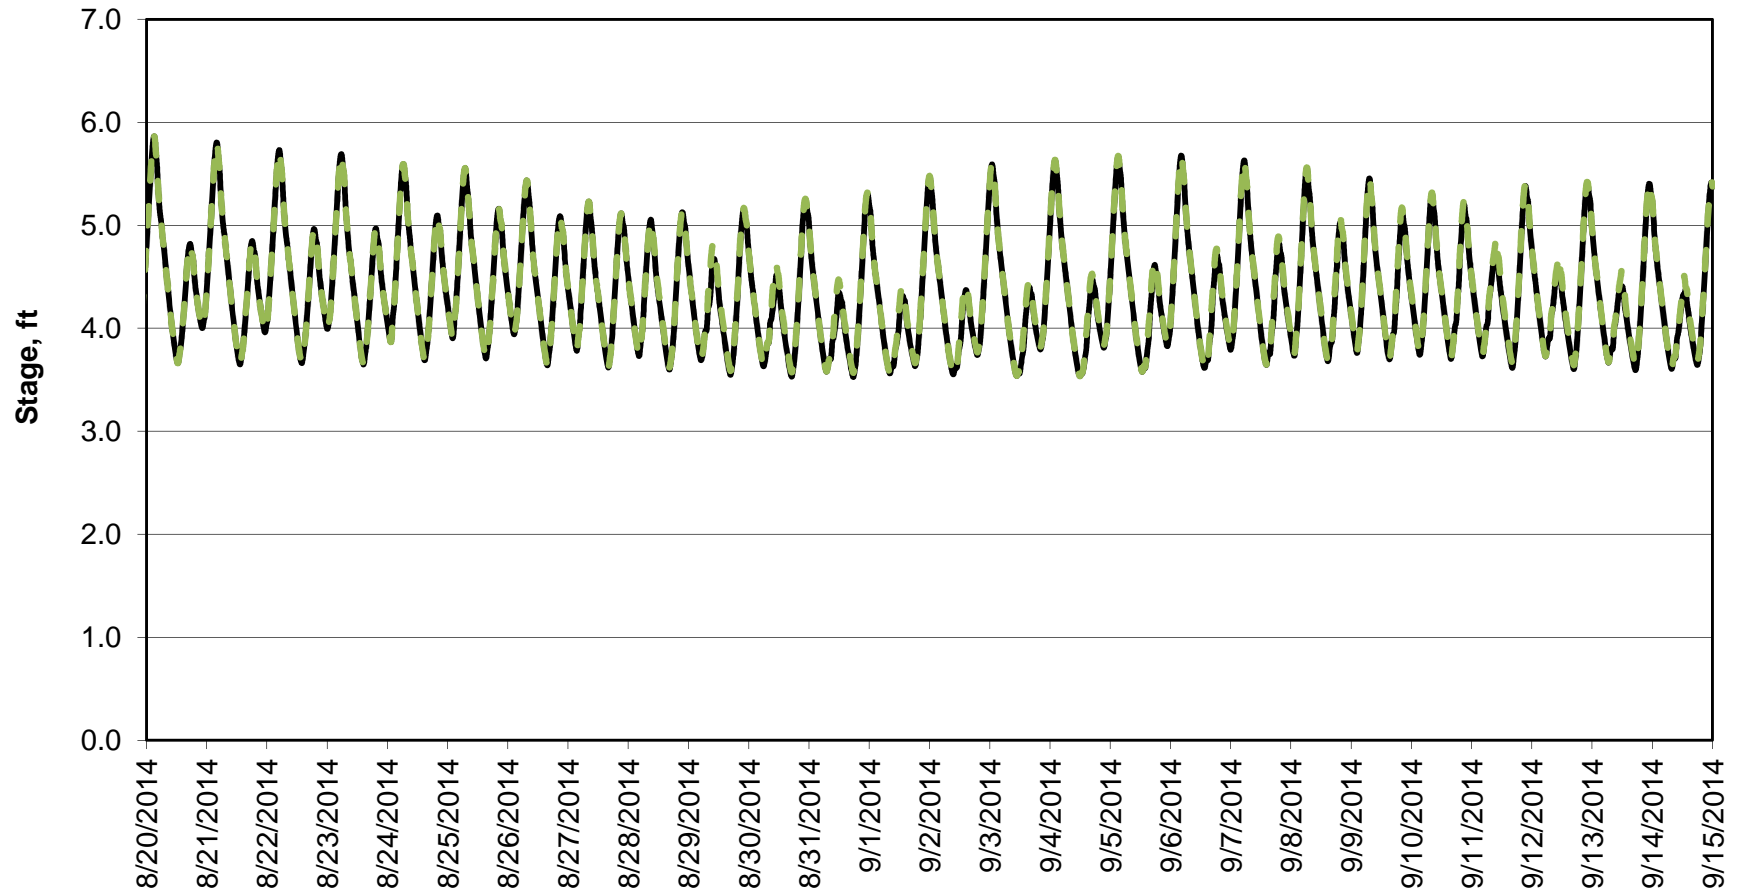

Forecasted Stage @ West of Union Island/Channel 218

Forecasted Stage Middle River @ Howard Road

Forecast Period 8/26/2014 thru 9/15/2014

Forecasted Stage @ Old River @ Tracy Road

Forecast Period 8/26/2014 thru 9/15/2014

Forecasted Stage @ Doughty Ct/Channel 205

Forecast Period 8/26/2014 thru 9/15/2014

Forecasted Stage @ East End of Grant Line Canal/Channel 204

Forecast Period 8/26/2014 thru 9/15/2014