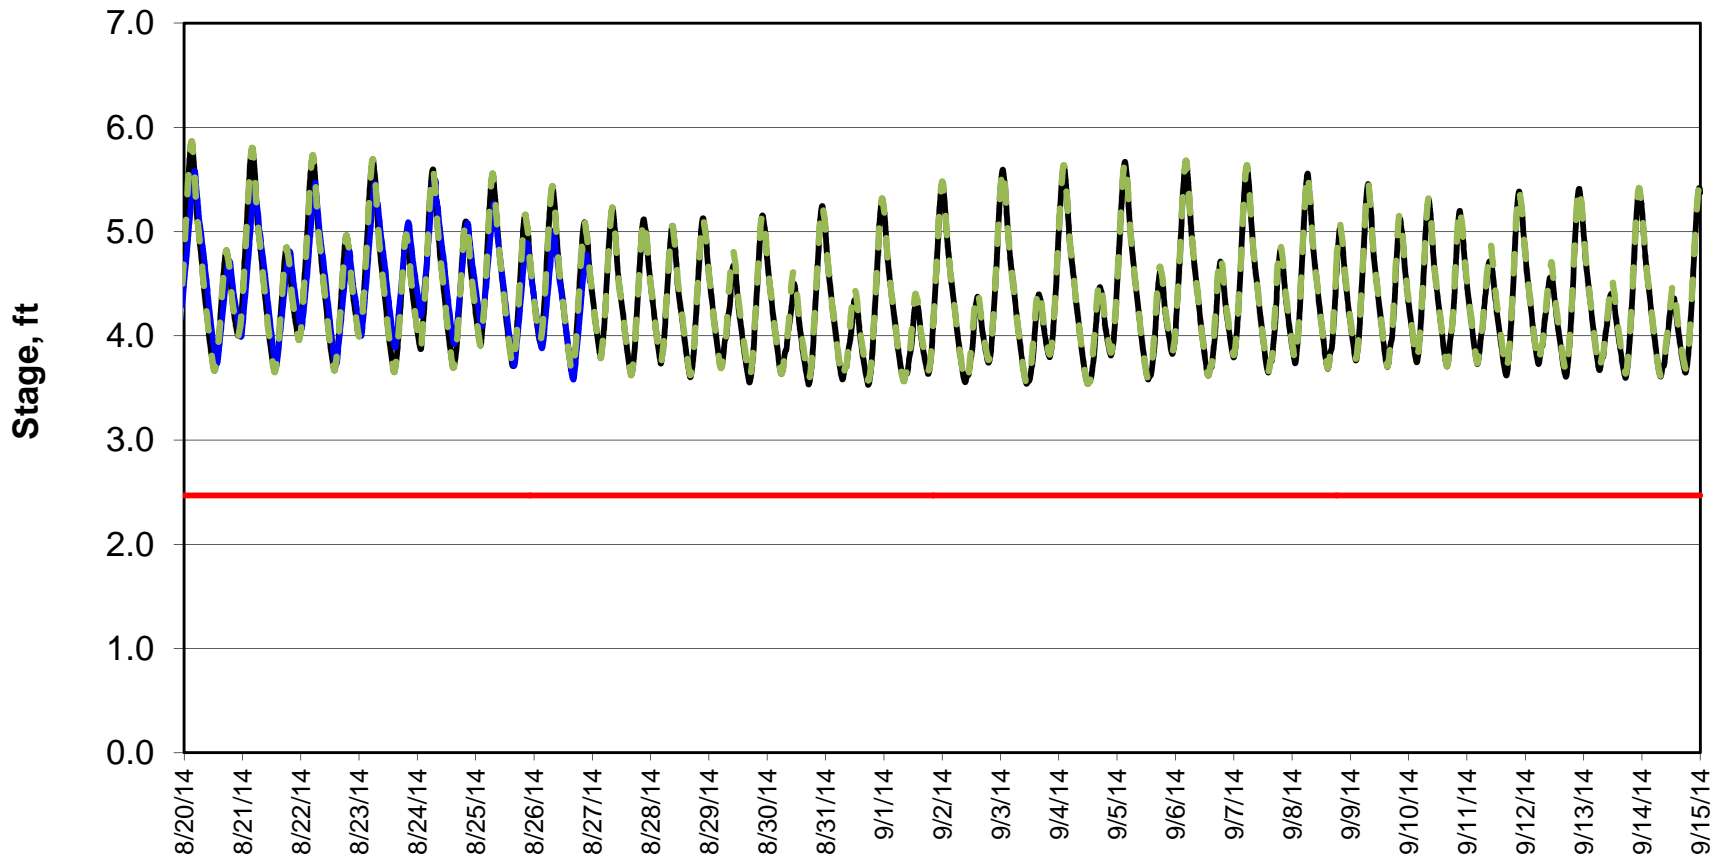

Forecasted Stage @ West of Union Island/Channel 218

Forecasted Stage Middle River @ Howard Road

Forecast Period 8/26/2014 thru 9/15/2014

Forecasted Stage @ Old River @ Tracy Road

Forecast Period 8/26/2014 thru 9/15/2014

Forecasted Stage @ Doughty Ct/Channel 205

Forecast Period 8/26/2014 thru 9/15/2014

Forecasted Stage @ East End of Grant Line Canal/Channel 204

Forecast Period 8/26/2014 thru 9/15/2014