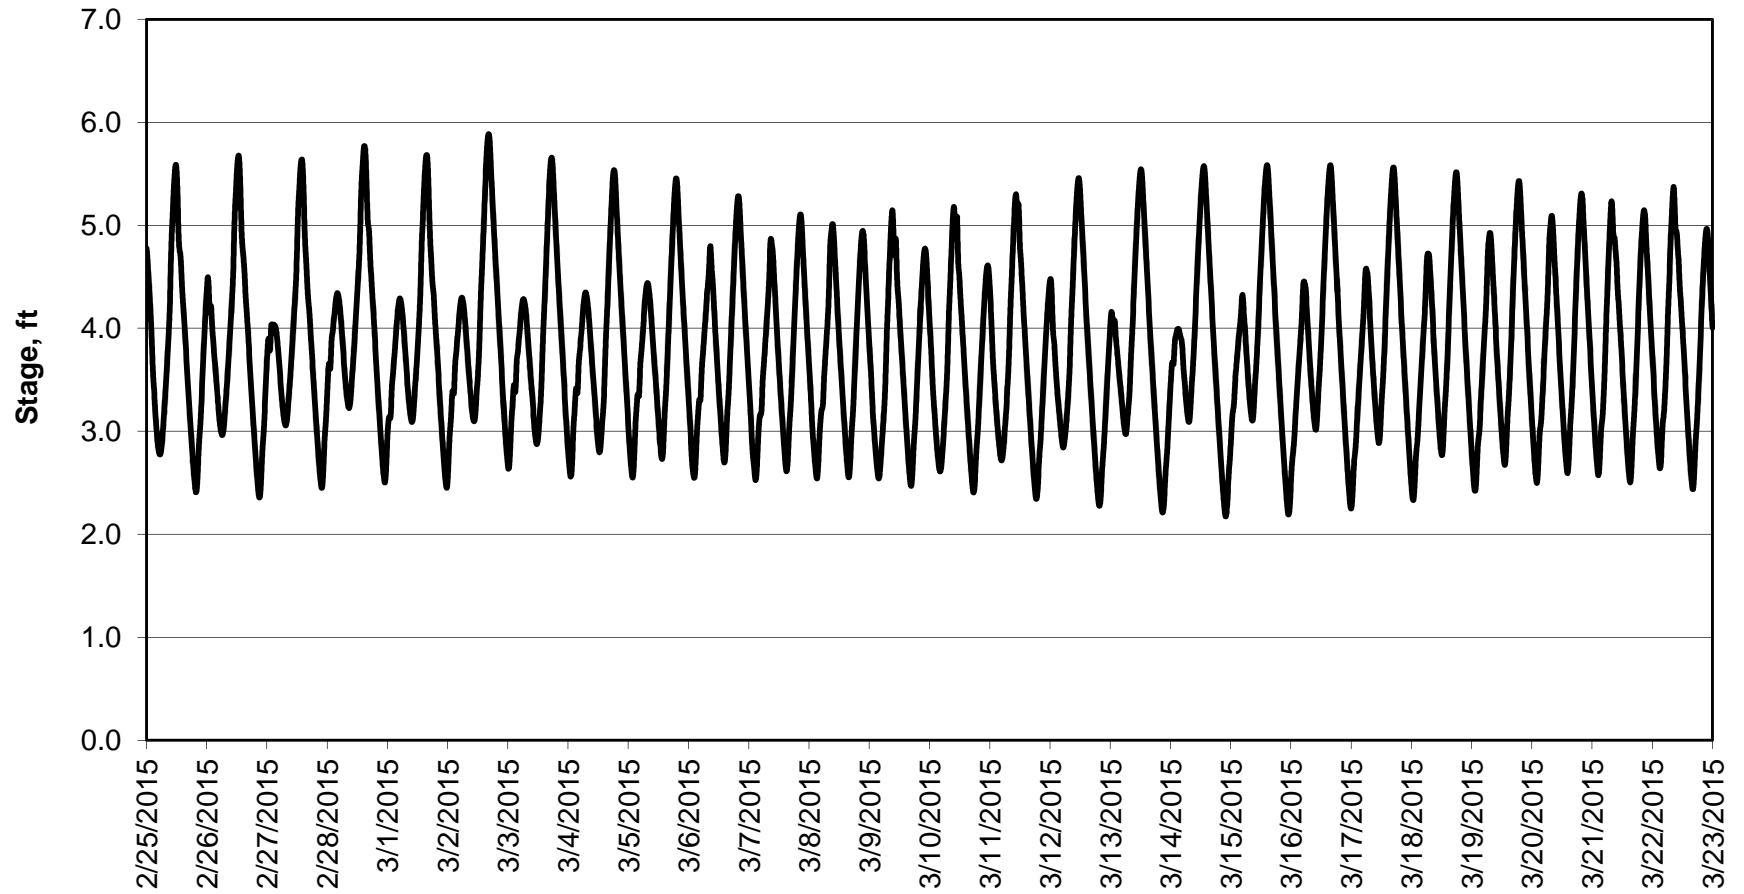

### Forecasted Stage @ Old River @ Tracy Road

Forecast Period 3/3/2015 thru 3/23/2015

### Forecasted Stage @ East End of Grant Line Canal/Channel 204

Forecast Period 3/3/2015 thru 3/23/2015