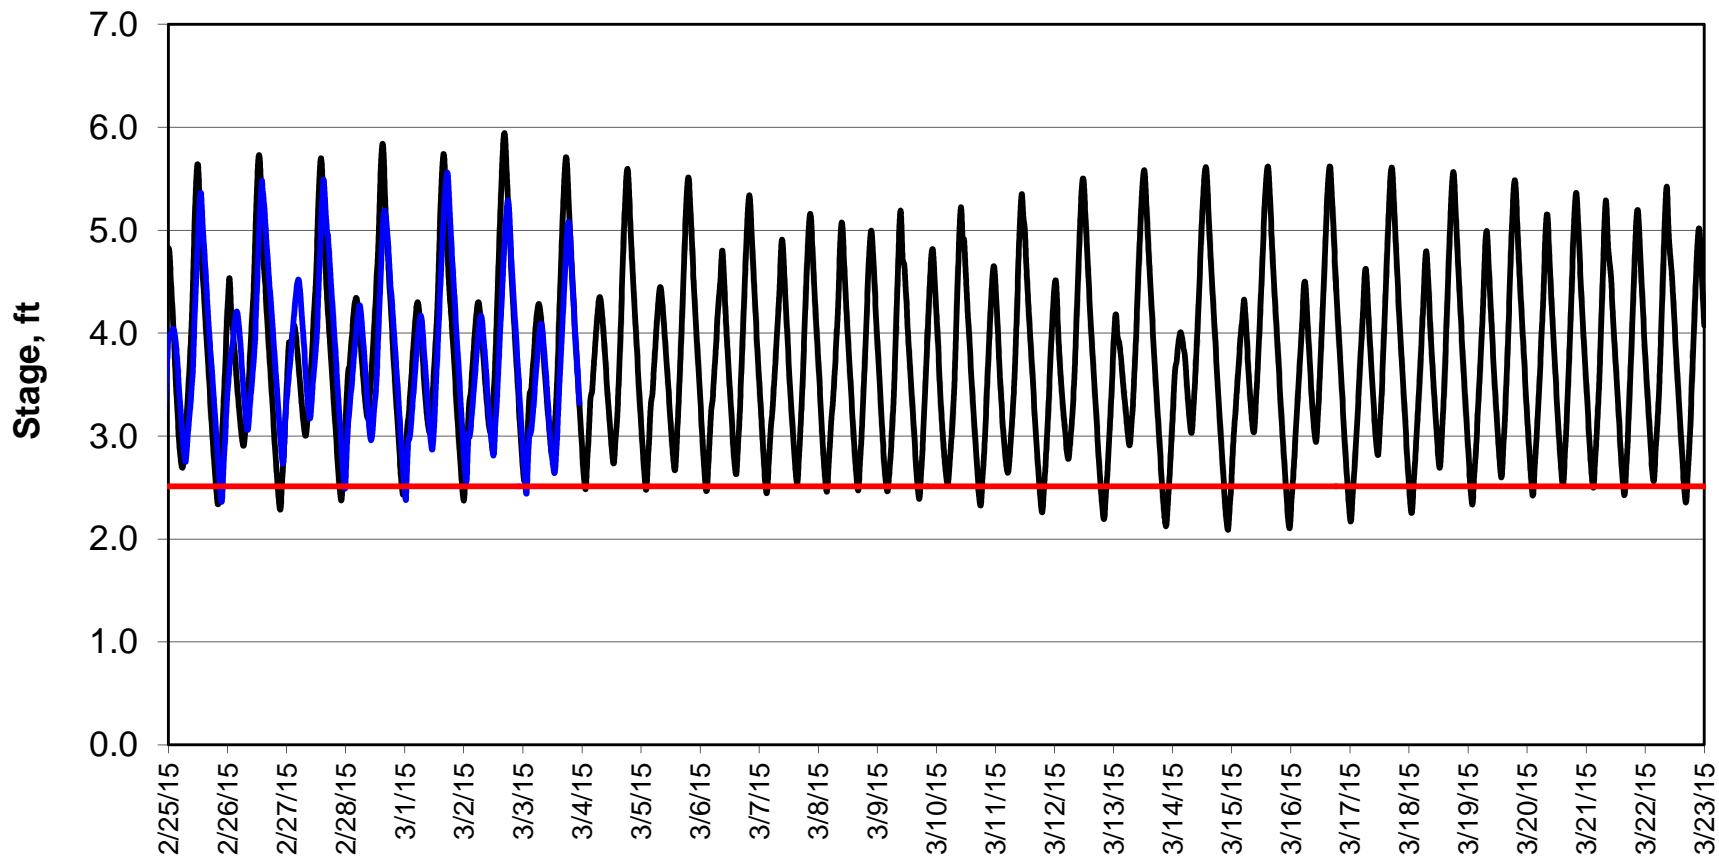

### Forecasted Stage Middle River @ Howard Road

Forecast Period 3/3/2015 thru 3/23/2015

### Forecasted Stage @ Old River @ Tracy Road

Forecast Period 3/3/2015 thru 3/23/2015

### Forecasted Stage @ Doughty Ct/Channel 205

Forecast Period 3/3/2015 thru 3/23/2015

### Forecasted Stage @ East End of Grant Line Canal/Channel 204

Forecast Period 3/3/2015 thru 3/23/2015