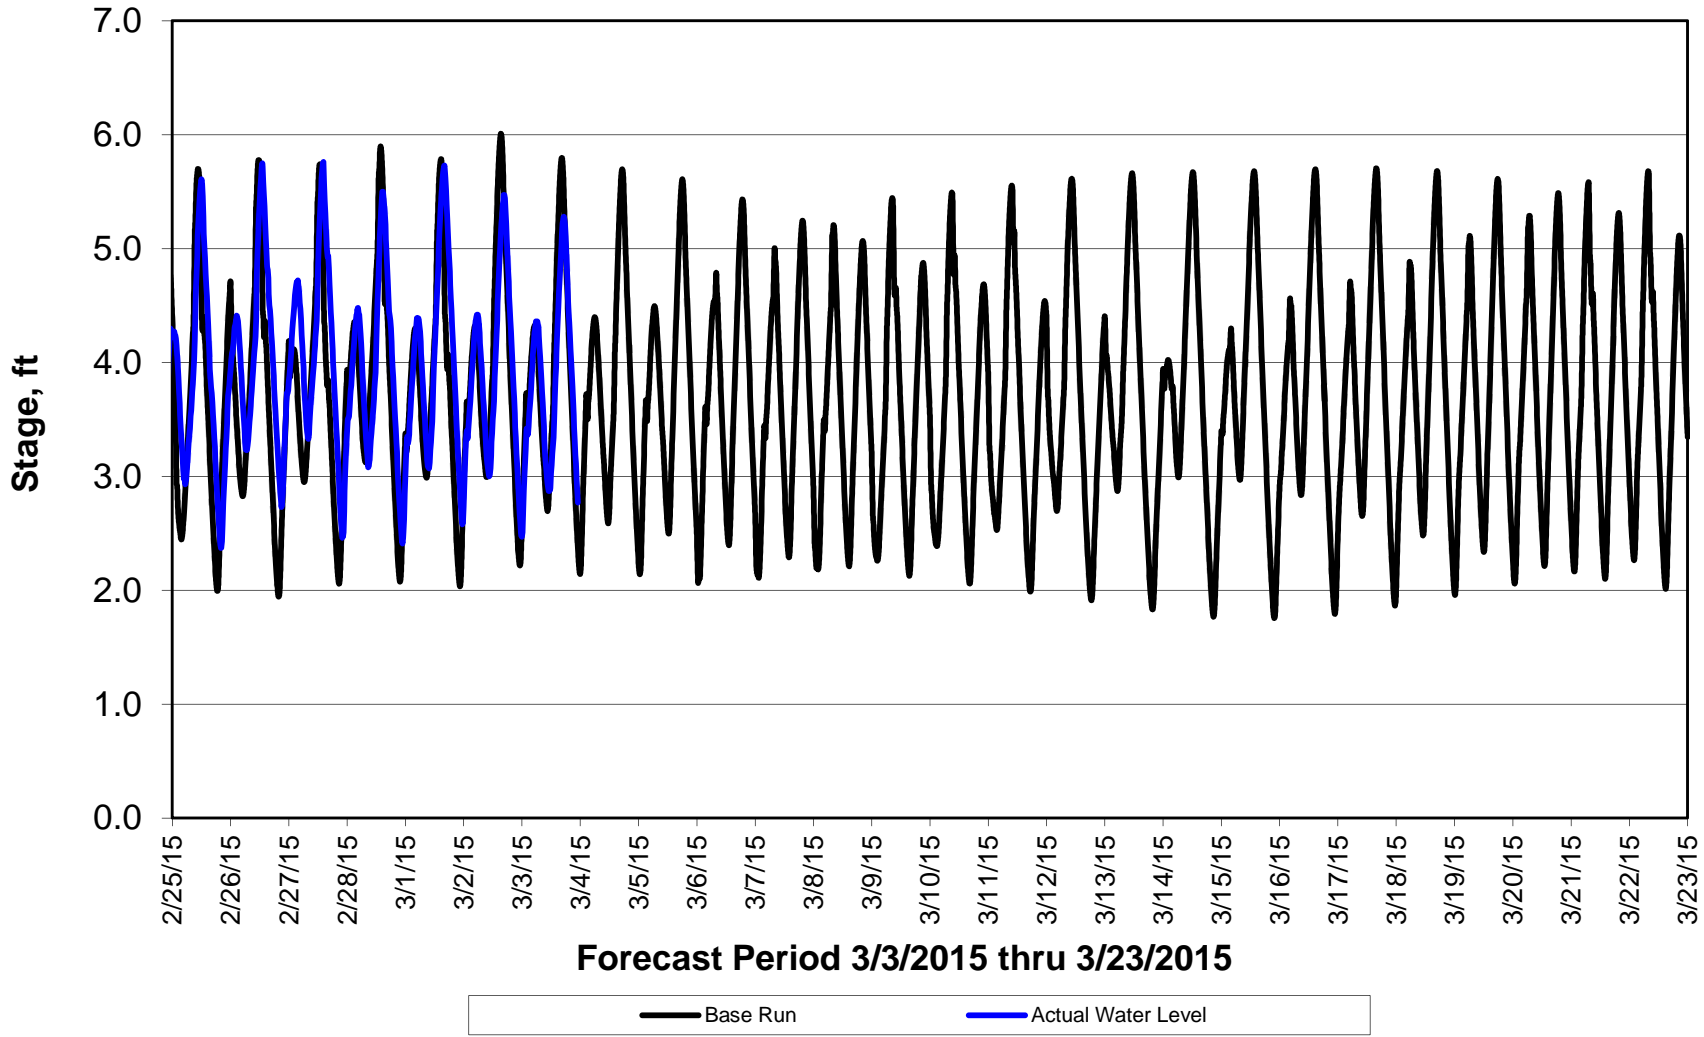

### Forecasted Stage Middle River @ Howard Road

Forecast Period 3/3/2015 thru 3/23/2015

### Forecasted Stage @ Old River @ Tracy Road

Forecast Period 3/3/2015 thru 3/23/2015

### Forecasted Stage @ Doughty Ct/Channel 205

Forecast Period 3/3/2015 thru 3/23/2015

### Forecasted Stage @ East End of Grant Line Canal/Channel 204

Forecast Period 3/3/2015 thru 3/23/2015