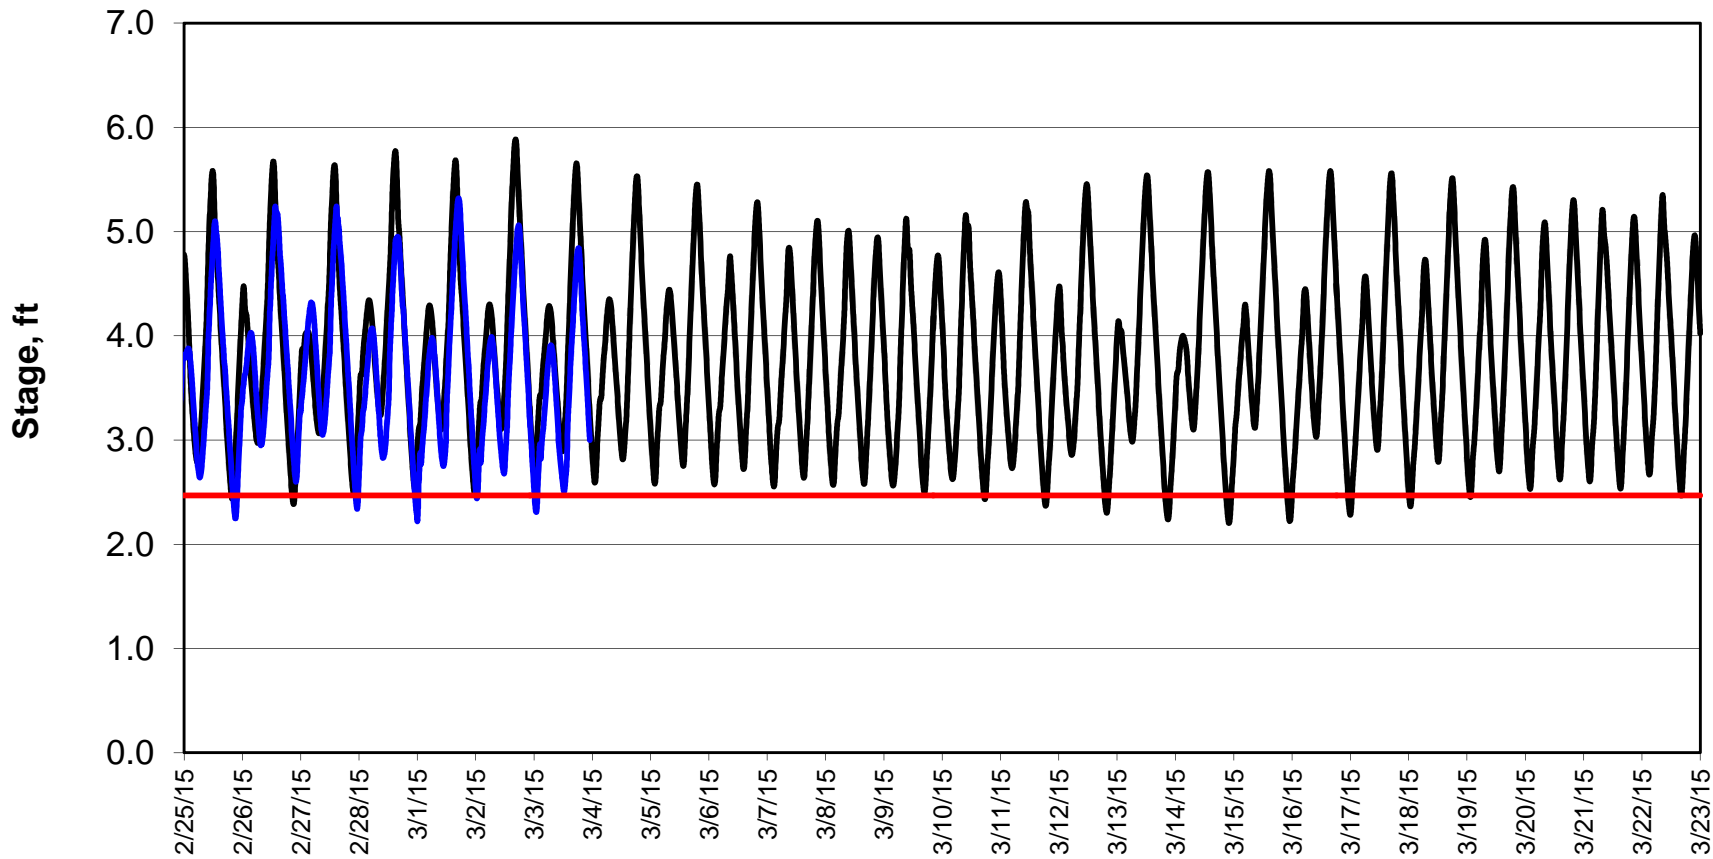

### Forecasted Stage Middle River @ Howard Road

Forecast Period 3/3/2015 thru 3/23/2015

### Forecasted Stage @ Old River @ Tracy Road

Forecast Period 3/3/2015 thru 3/23/2015

### Forecasted Stage @ Doughty Ct/Channel 205

Forecast Period 3/3/2015 thru 3/23/2015

### Forecasted Stage @ East End of Grant Line Canal/Channel 204

Forecast Period 3/3/2015 thru 3/23/2015