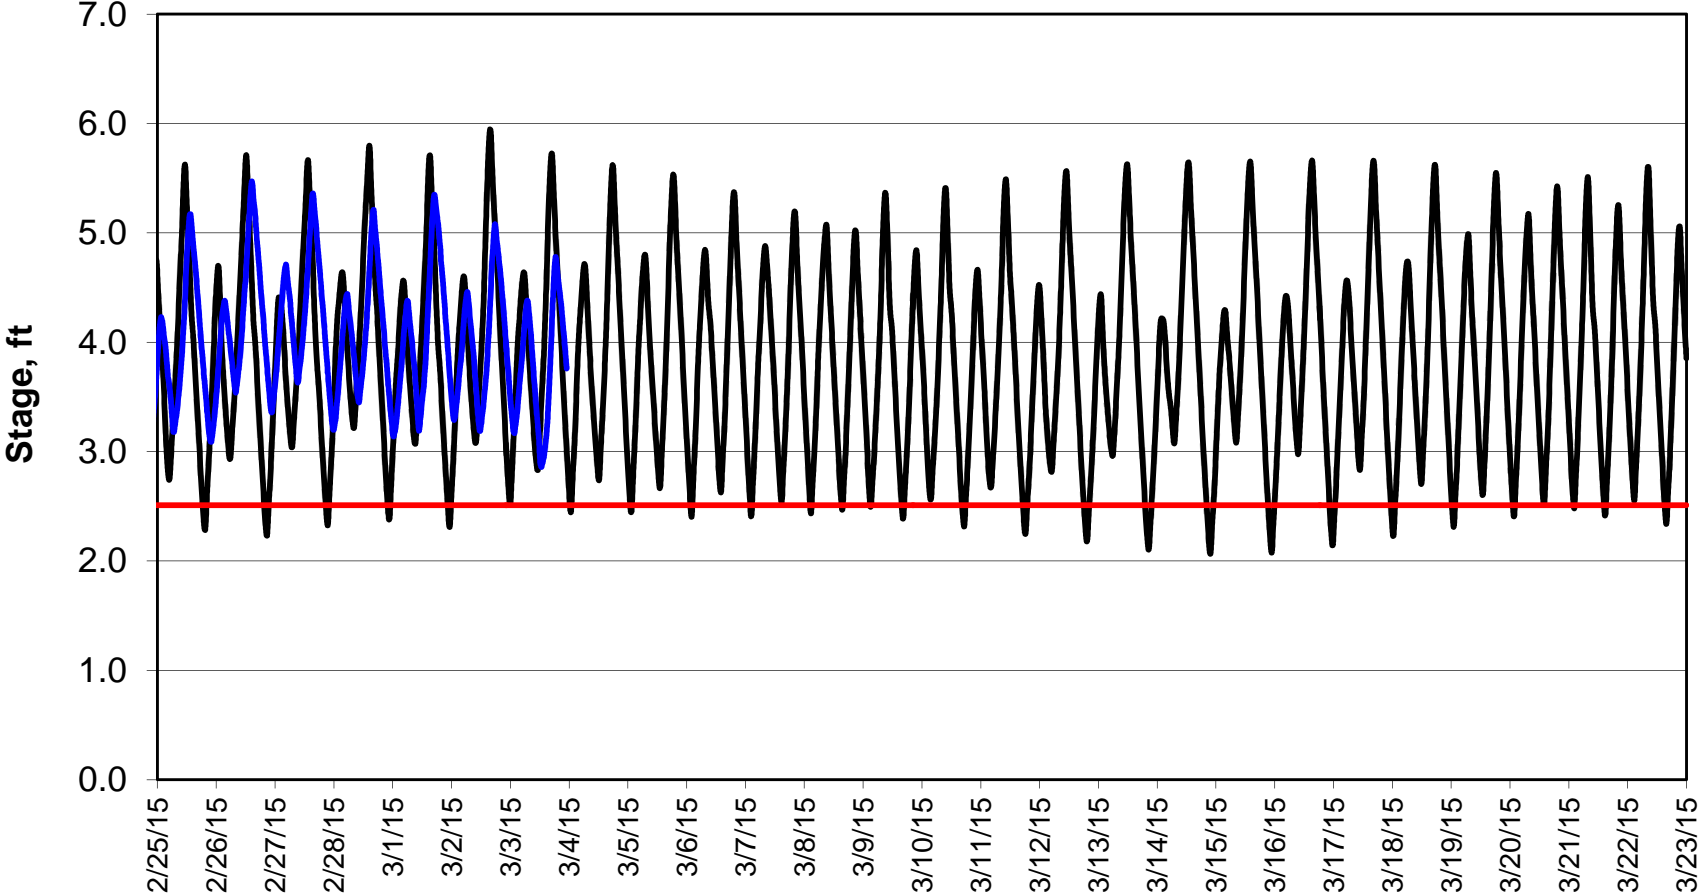

### Forecasted Stage Middle River @ Howard Road

Forecast Period 3/3/2015 thru 3/23/2015

### Forecasted Stage @ Old River @ Tracy Road

Forecast Period 3/3/2015 thru 3/23/2015

### Forecasted Stage @ Doughty Ct/Channel 205

Forecast Period 3/3/2015 thru 3/23/2015

### Forecasted Stage @ East End of Grant Line Canal/Channel 204

Forecast Period 3/3/2015 thru 3/23/2015