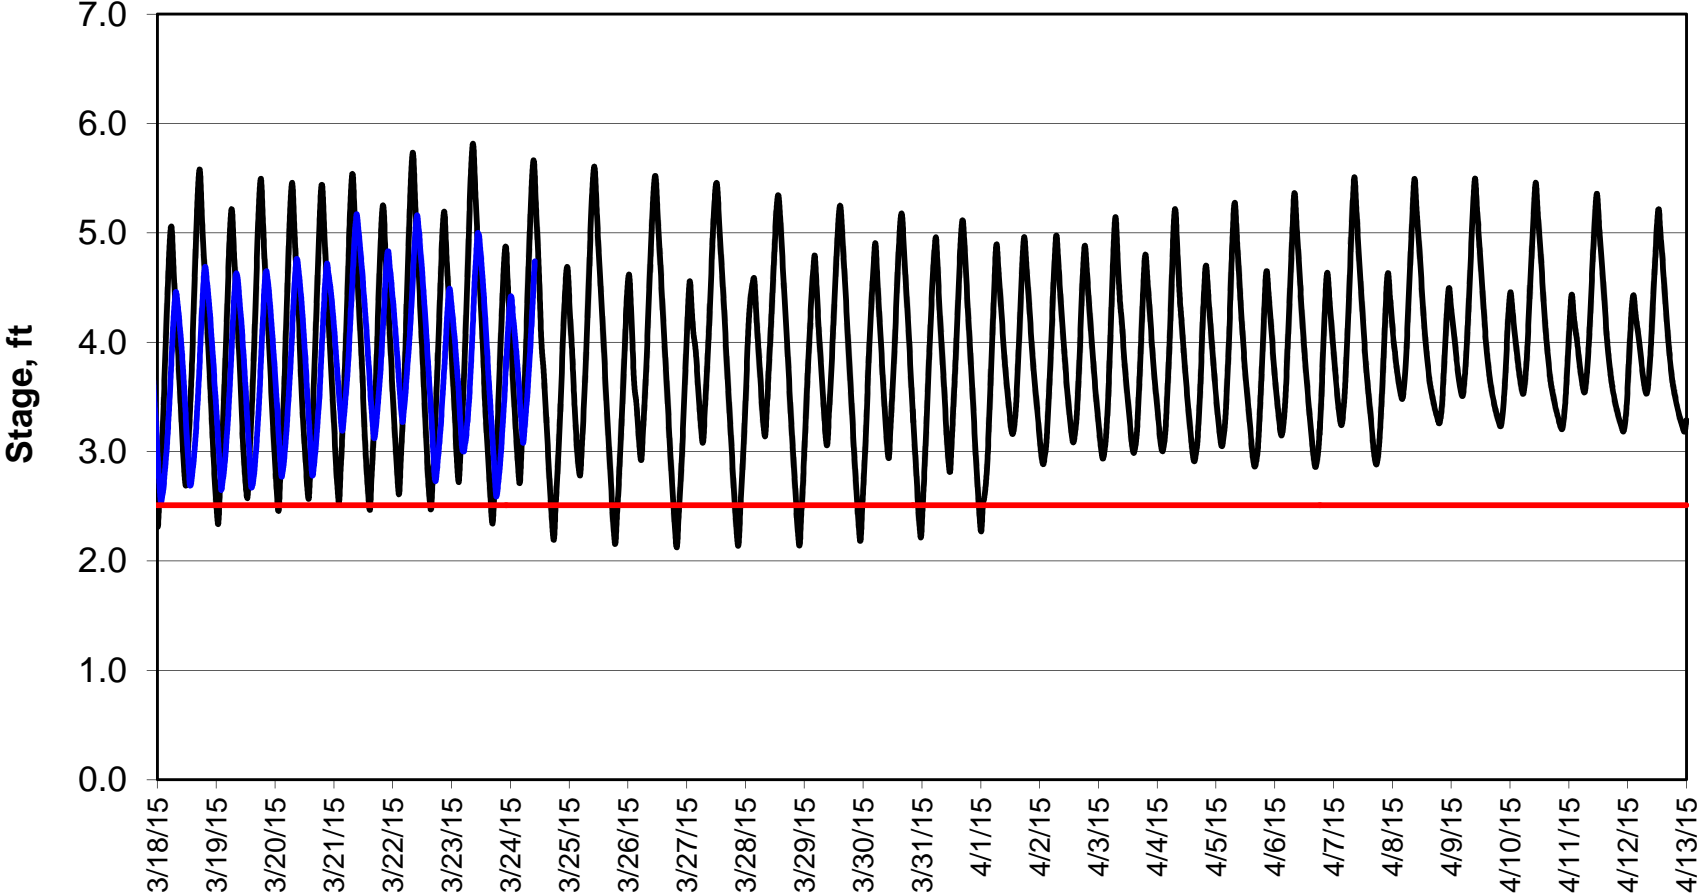

Forecasted Stage @ West of Union Island/Channel 218

Forecasted Stage Middle River @ Howard Road

Forecast Period 3/24/2015 thru 4/13/2015

Forecasted Stage @ Old River @ Tracy Road

Forecast Period 3/24/2015 thru 4/13/2015

Forecasted Stage @ Doughty Ct/Channel 205

Forecast Period 3/24/2015 thru 4/13/2015

Forecasted Stage @ East End of Grant Line Canal/Channel 204

Forecast Period 3/24/2015 thru 4/13/2015