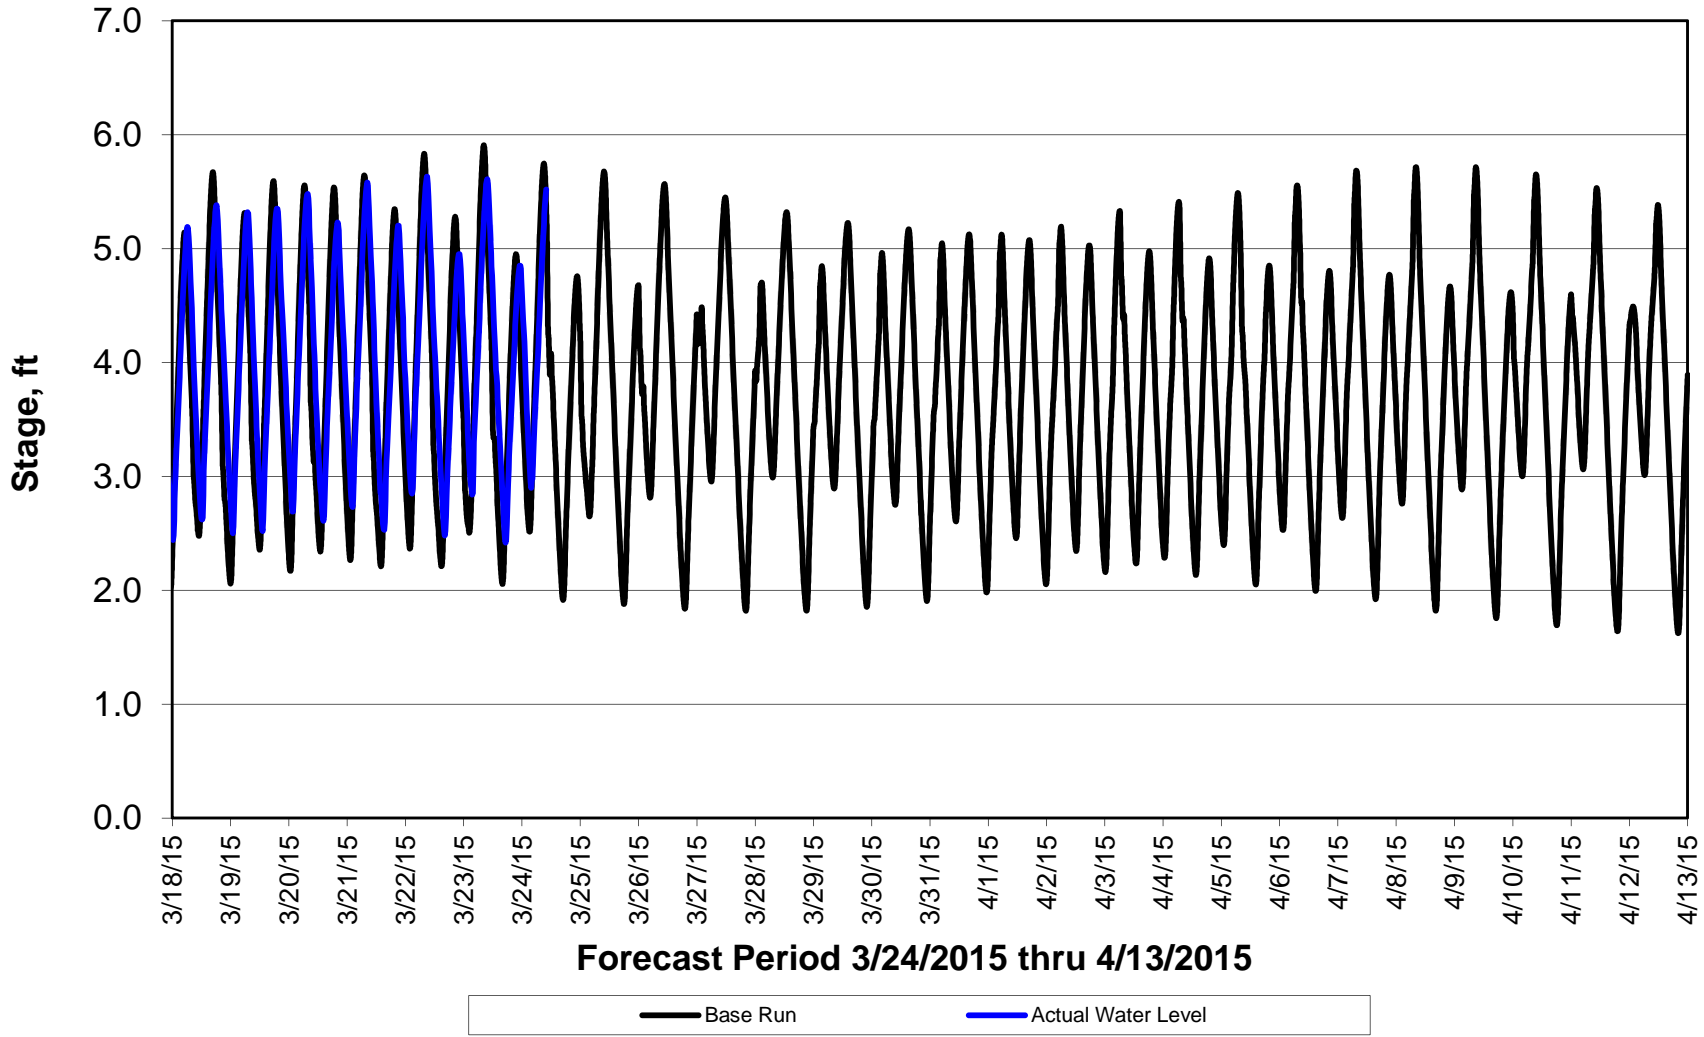

Forecasted Stage @ West of Union Island/Channel 218

Forecasted Stage Middle River @ Howard Road

Forecast Period 3/24/2015 thru 4/13/2015

Forecasted Stage @ Old River @ Tracy Road

Forecast Period 3/24/2015 thru 4/13/2015

Forecasted Stage @ Doughty Ct/Channel 205

Forecast Period 3/24/2015 thru 4/13/2015

Forecasted Stage @ East End of Grant Line Canal/Channel 204

Forecast Period 3/24/2015 thru 4/13/2015