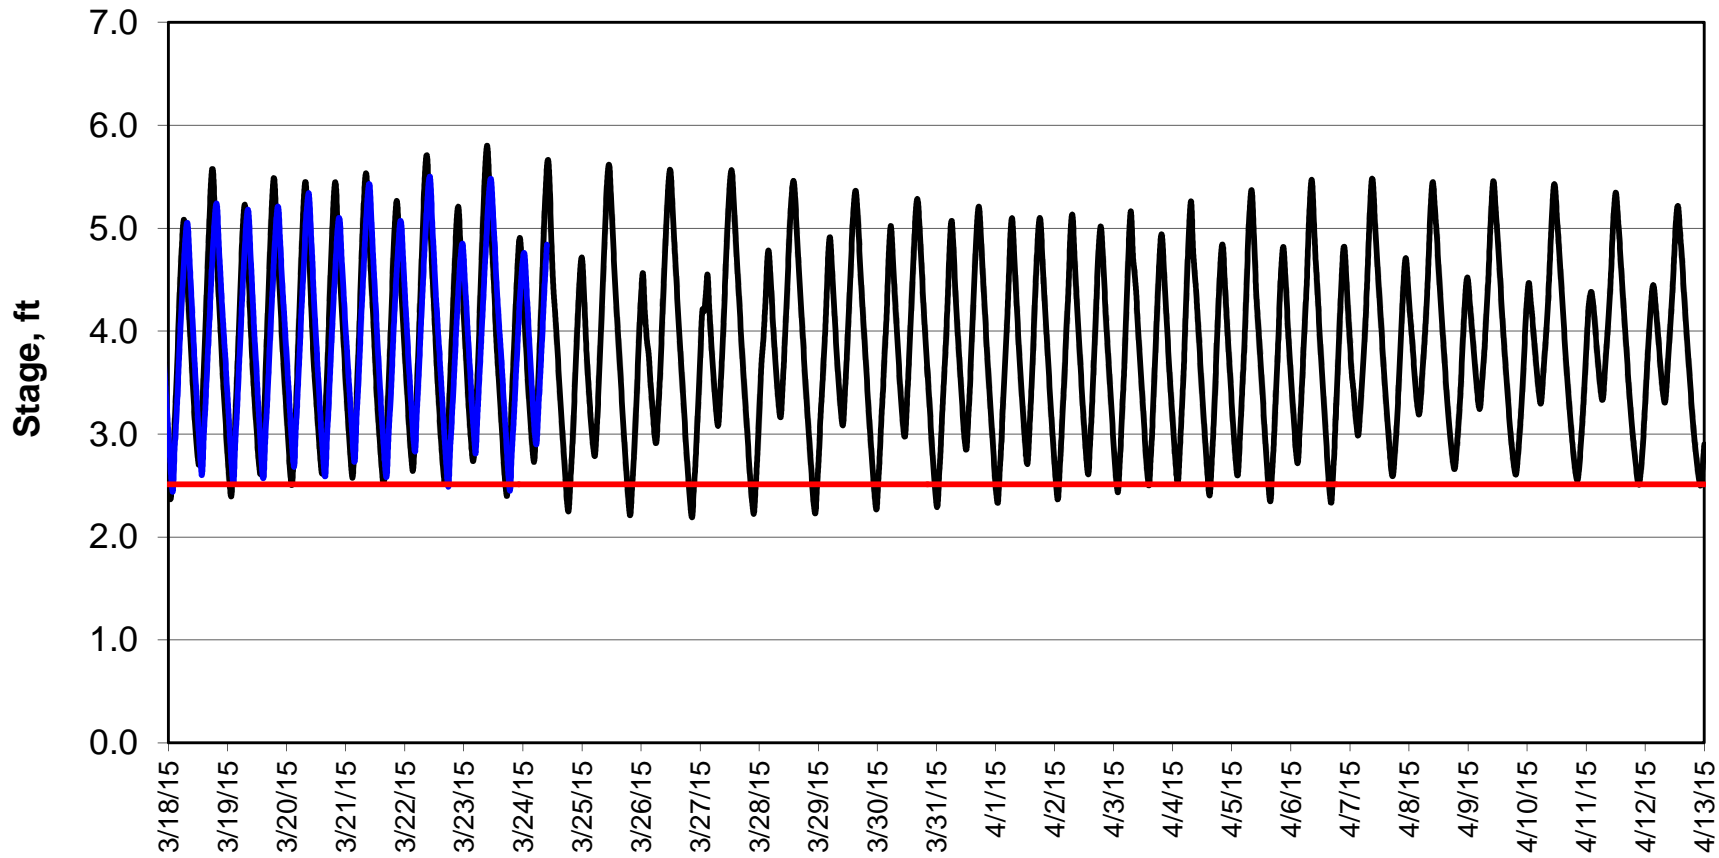

Forecasted Stage @ West of Union Island/Channel 218

Forecasted Stage Middle River @ Howard Road

Forecast Period 3/24/2015 thru 4/13/2015

Forecasted Stage @ Old River @ Tracy Road

Forecast Period 3/24/2015 thru 4/13/2015

Forecasted Stage @ Doughty Ct/Channel 205

Forecast Period 3/24/2015 thru 4/13/2015

Forecasted Stage @ East End of Grant Line Canal/Channel 204

Forecast Period 3/24/2015 thru 4/13/2015