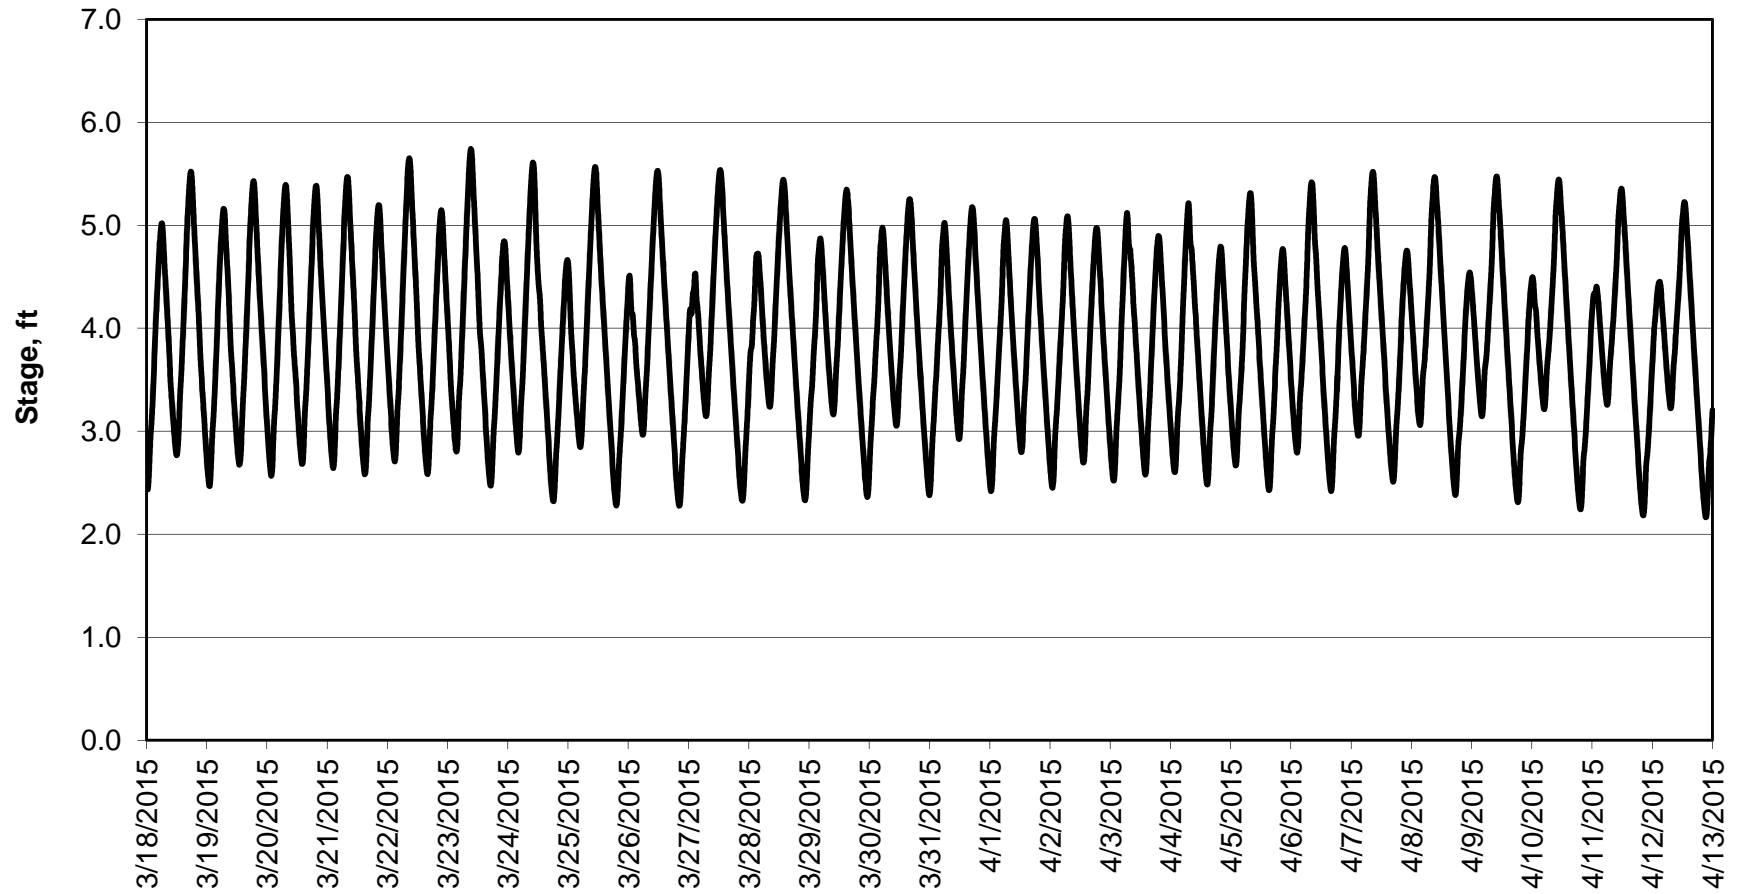

Forecasted Stage @ West of Union Island/Channel 218

Forecasted Stage Middle River @ Howard Road

Forecast Period 3/24/2015 thru 4/13/2015

Forecasted Stage @ Old River @ Tracy Road

Forecast Period 3/24/2015 thru 4/13/2015

Forecasted Stage @ Doughty Ct/Channel 205

Forecast Period 3/24/2015 thru 4/13/2015

Forecasted Stage @ East End of Grant Line Canal/Channel 204

Forecast Period 3/24/2015 thru 4/13/2015