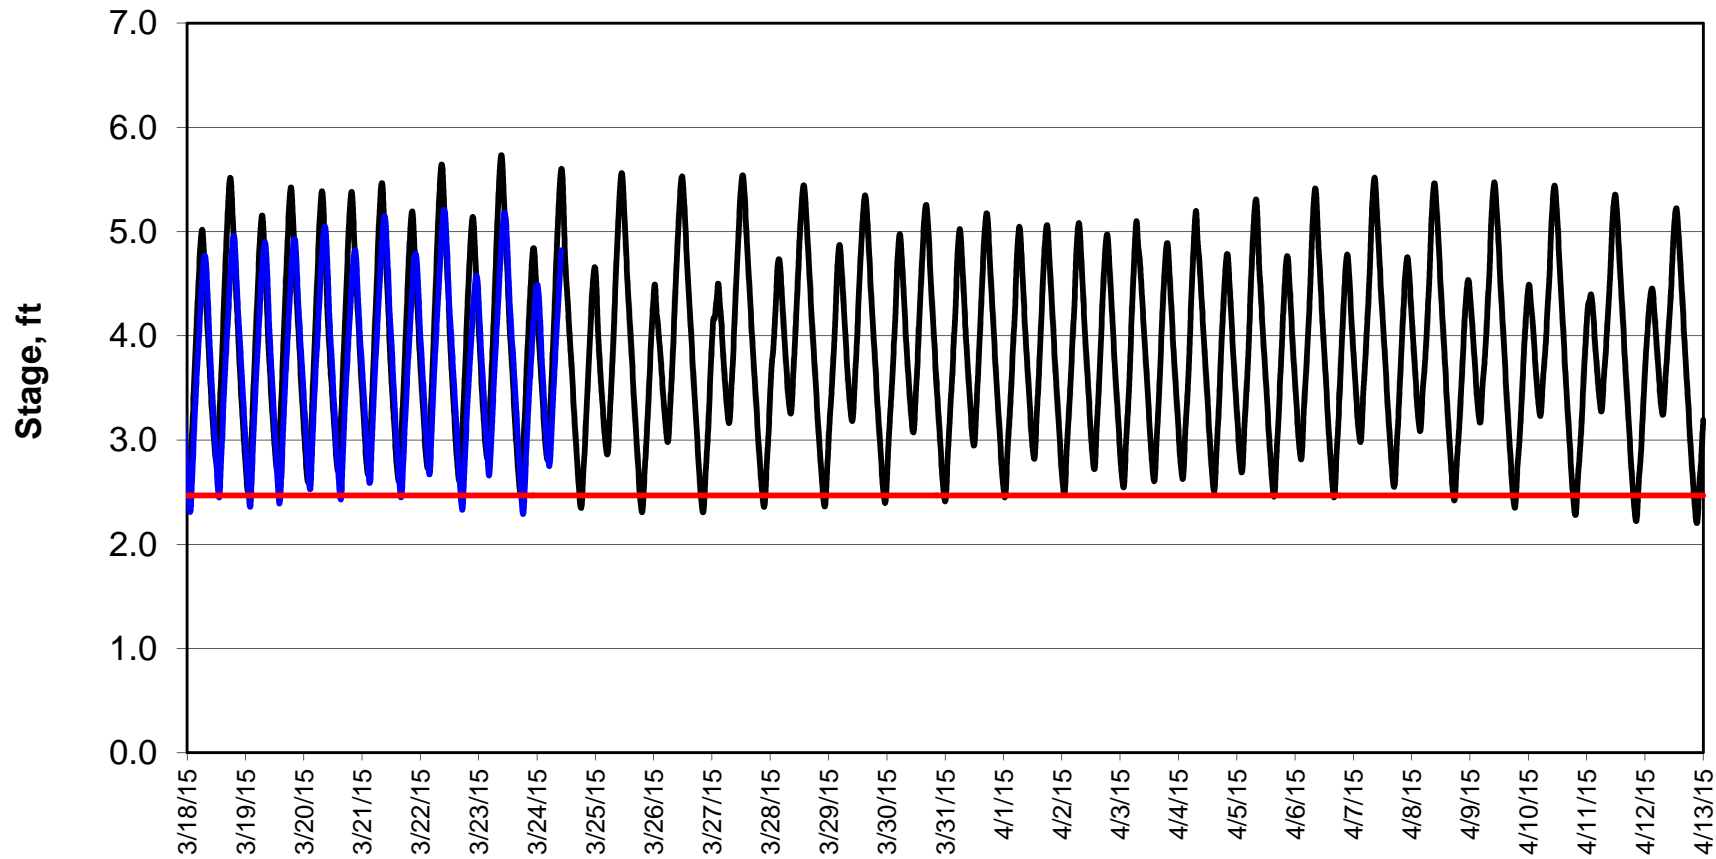

Forecasted Stage @ West of Union Island/Channel 218

Forecasted Stage Middle River @ Howard Road

Forecast Period 3/24/2015 thru 4/13/2015

Forecasted Stage @ Old River @ Tracy Road

Forecast Period 3/24/2015 thru 4/13/2015

Forecasted Stage @ Doughty Ct/Channel 205

Forecast Period 3/24/2015 thru 4/13/2015

Forecasted Stage @ East End of Grant Line Canal/Channel 204

Forecast Period 3/24/2015 thru 4/13/2015