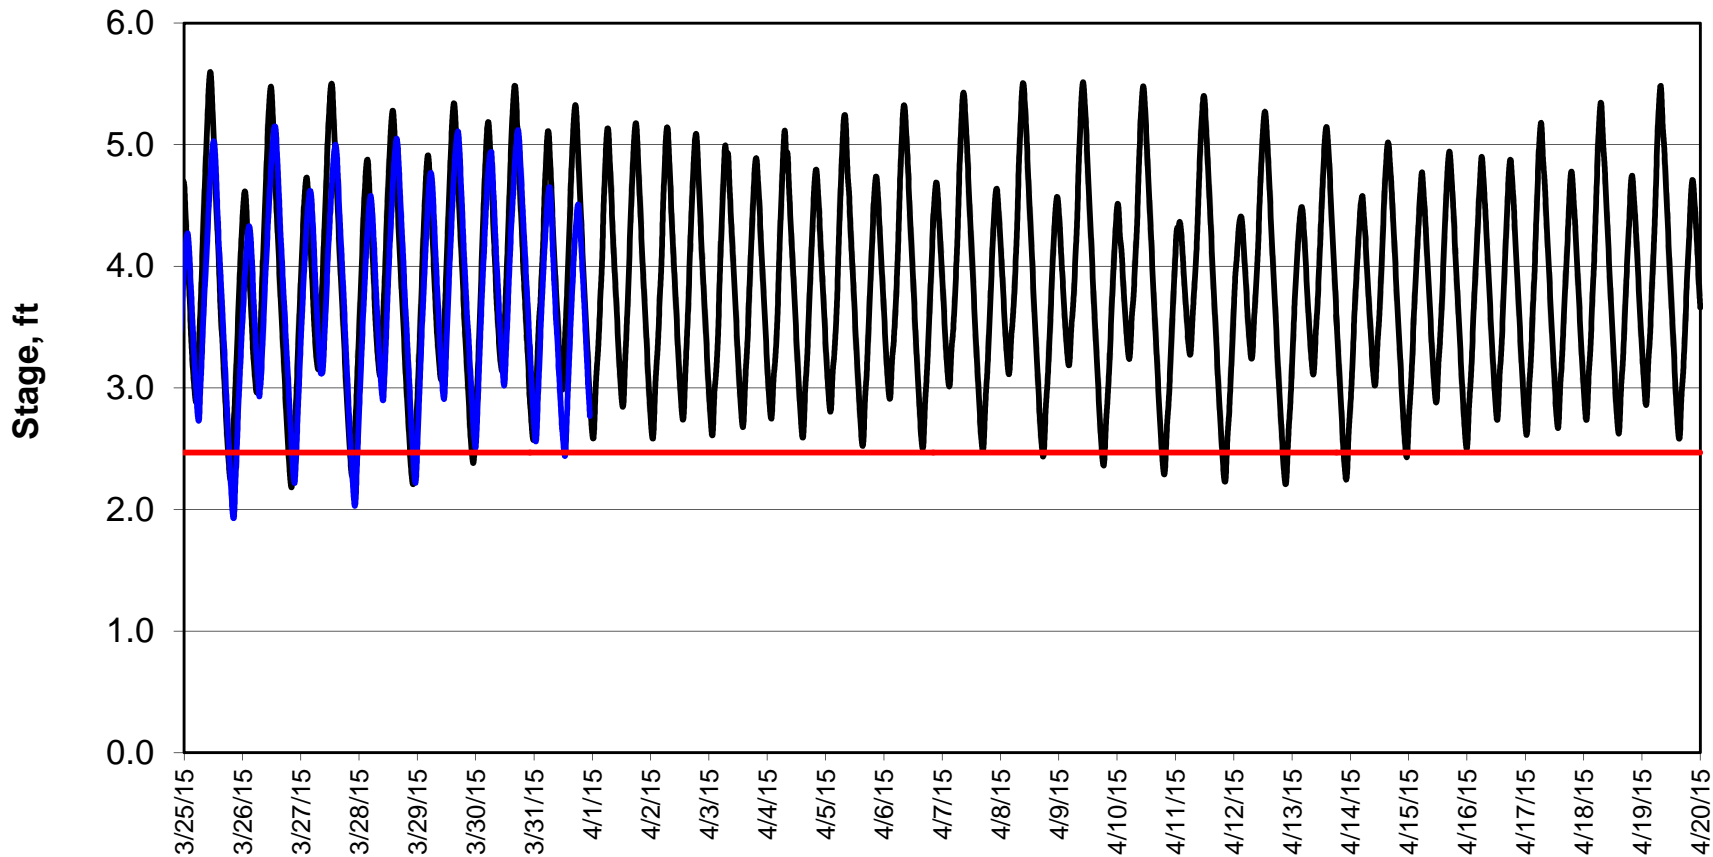

Forecasted Stage @ West of Union Island/Channel 218

Forecasted Stage Middle River @ Howard Road

Forecast Period 3/31/2015 thru 4/20/2015

Forecasted Stage @ Old River @ Tracy Road

Forecast Period 3/31/2015 thru 4/20/2015

Forecasted Stage @ Doughty Ct/Channel 205

Forecast Period 3/31/2015 thru 4/20/2015

Forecasted Stage @ East End of Grant Line Canal/Channel 204

Forecast Period 3/31/2015 thru 4/20/2015