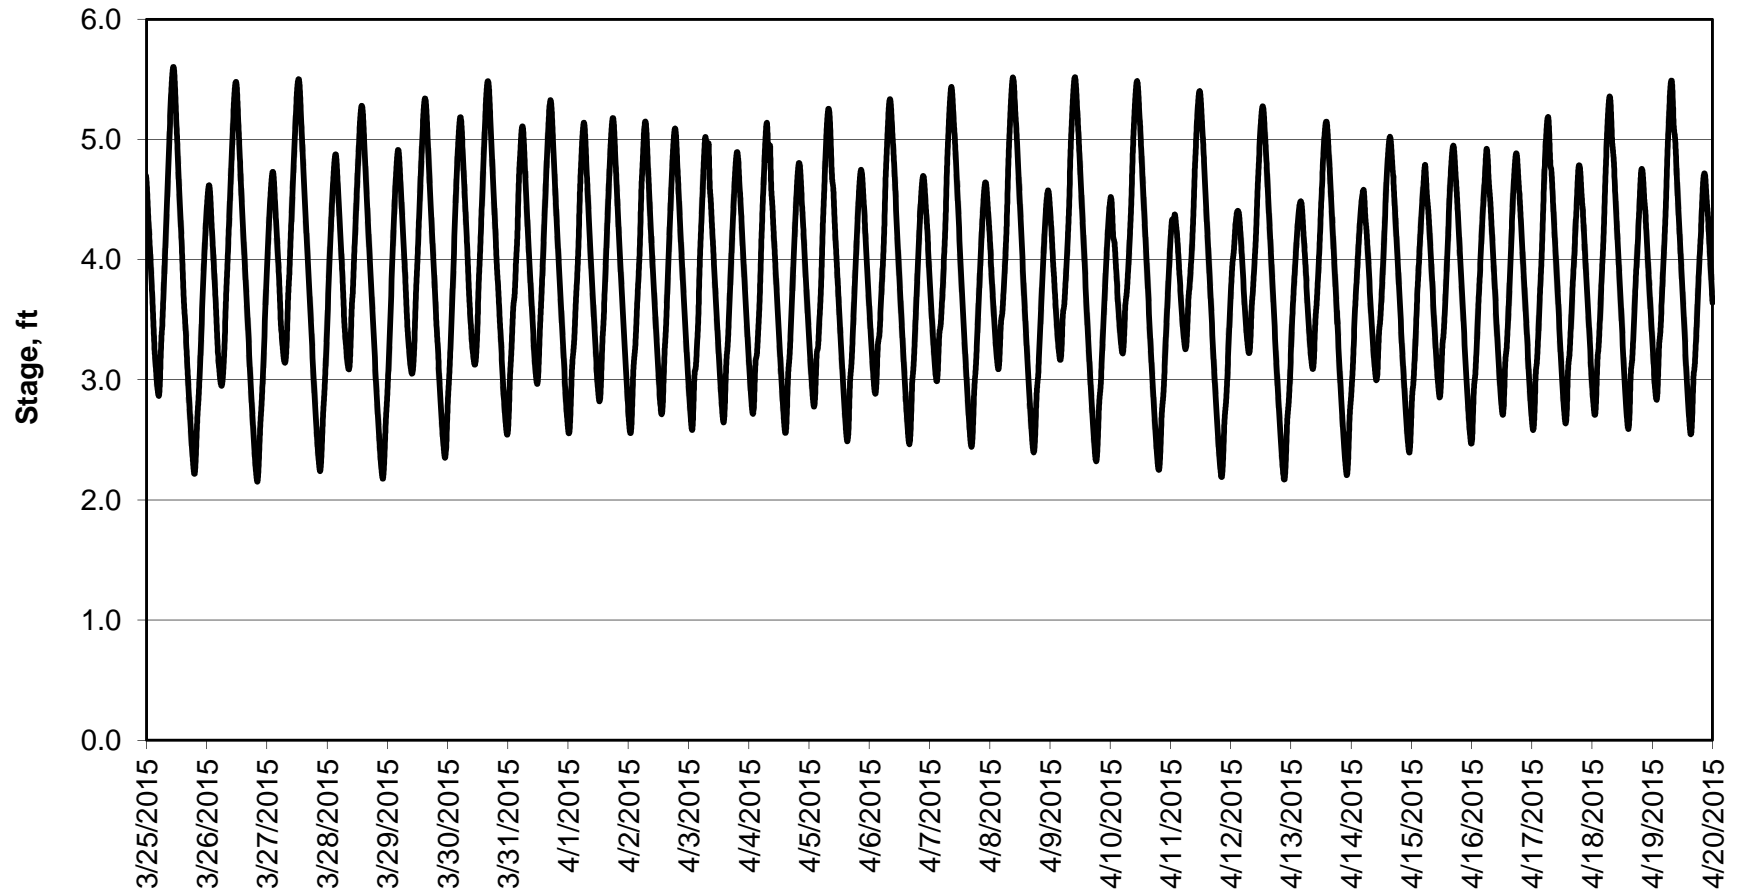

Forecasted Stage @ West of Union Island/Channel 218

Forecasted Stage Middle River @ Howard Road

Forecast Period 3/31/2015 thru 4/20/2015

Forecasted Stage @ Old River @ Tracy Road

Forecast Period 3/31/2015 thru 4/20/2015

Forecasted Stage @ Doughty Ct/Channel 205

Forecast Period 3/31/2015 thru 4/20/2015

Forecasted Stage @ East End of Grant Line Canal/Channel 204

Forecast Period 3/31/2015 thru 4/20/2015