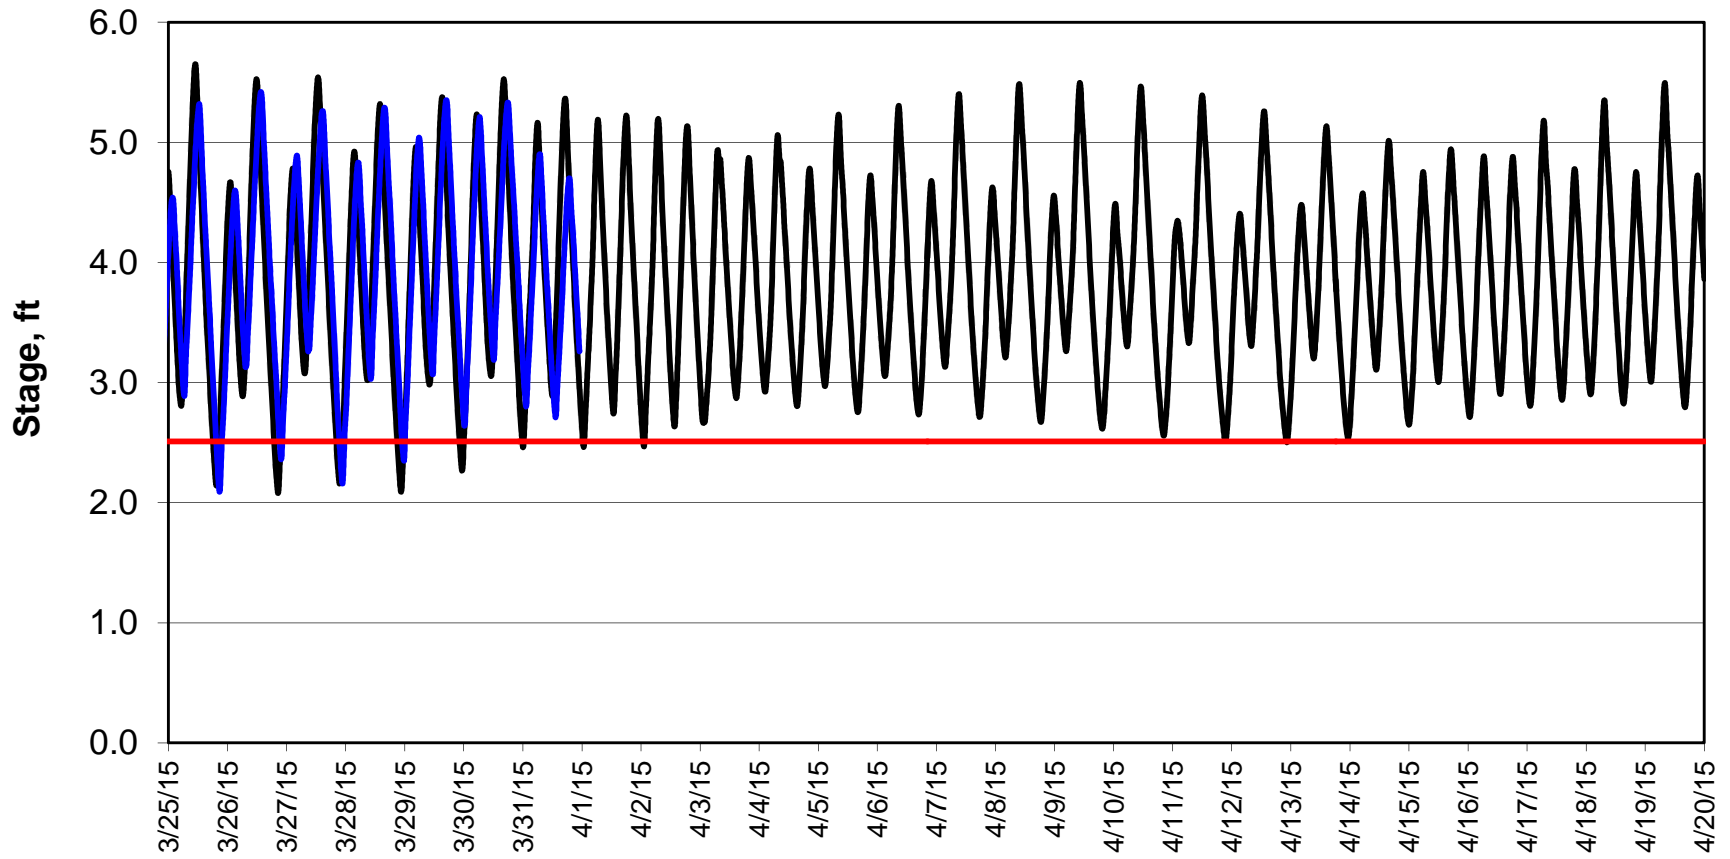

Forecasted Stage @ West of Union Island/Channel 218

Forecasted Stage Middle River @ Howard Road

Forecast Period 3/31/2015 thru 4/20/2015

Forecasted Stage @ Old River @ Tracy Road

Forecast Period 3/31/2015 thru 4/20/2015

Forecasted Stage @ Doughty Ct/Channel 205

Forecast Period 3/31/2015 thru 4/20/2015

Forecasted Stage @ East End of Grant Line Canal/Channel 204

Forecast Period 3/31/2015 thru 4/20/2015