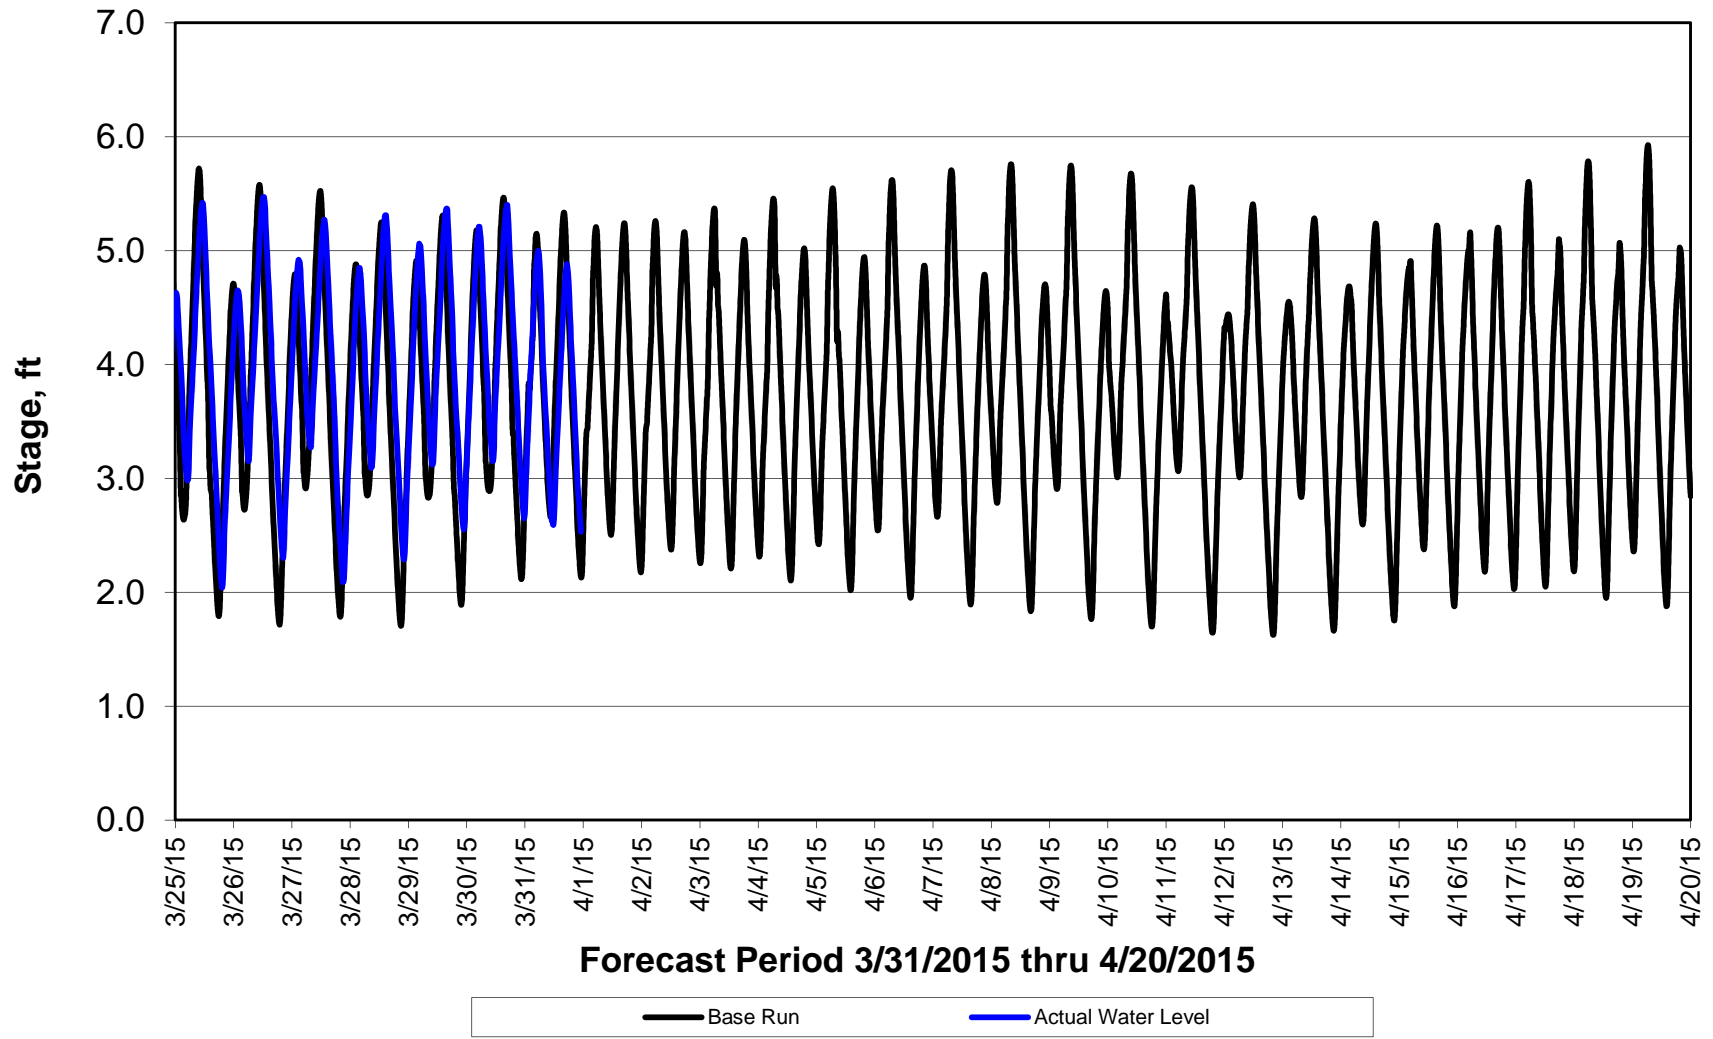

Forecasted Stage @ West of Union Island/Channel 218

Forecasted Stage Middle River @ Howard Road

Forecast Period 3/31/2015 thru 4/20/2015

Forecasted Stage @ Old River @ Tracy Road

Forecast Period 3/31/2015 thru 4/20/2015

Forecasted Stage @ Doughty Ct/Channel 205

Forecast Period 3/31/2015 thru 4/20/2015

Forecasted Stage @ East End of Grant Line Canal/Channel 204

Forecast Period 3/31/2015 thru 4/20/2015