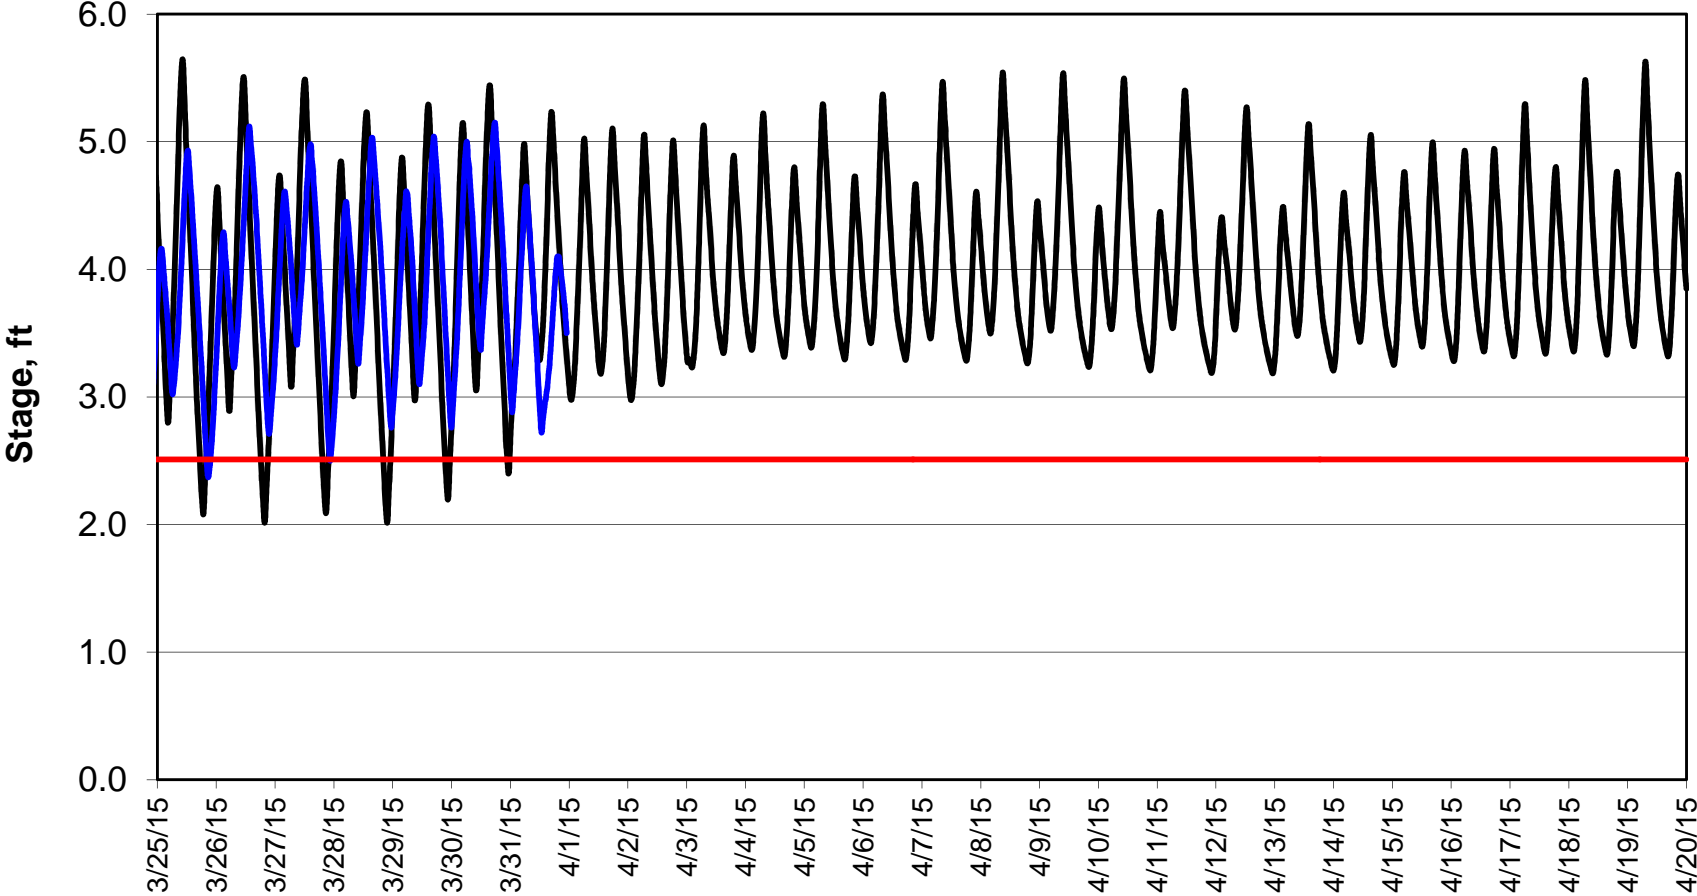

Forecasted Stage @ West of Union Island/Channel 218

Forecasted Stage Middle River @ Howard Road

Forecast Period 3/31/2015 thru 4/20/2015

Forecasted Stage @ Old River @ Tracy Road

Forecast Period 3/31/2015 thru 4/20/2015

Forecasted Stage @ Doughty Ct/Channel 205

Forecast Period 3/31/2015 thru 4/20/2015

Forecasted Stage @ East End of Grant Line Canal/Channel 204

Forecast Period 3/31/2015 thru 4/20/2015