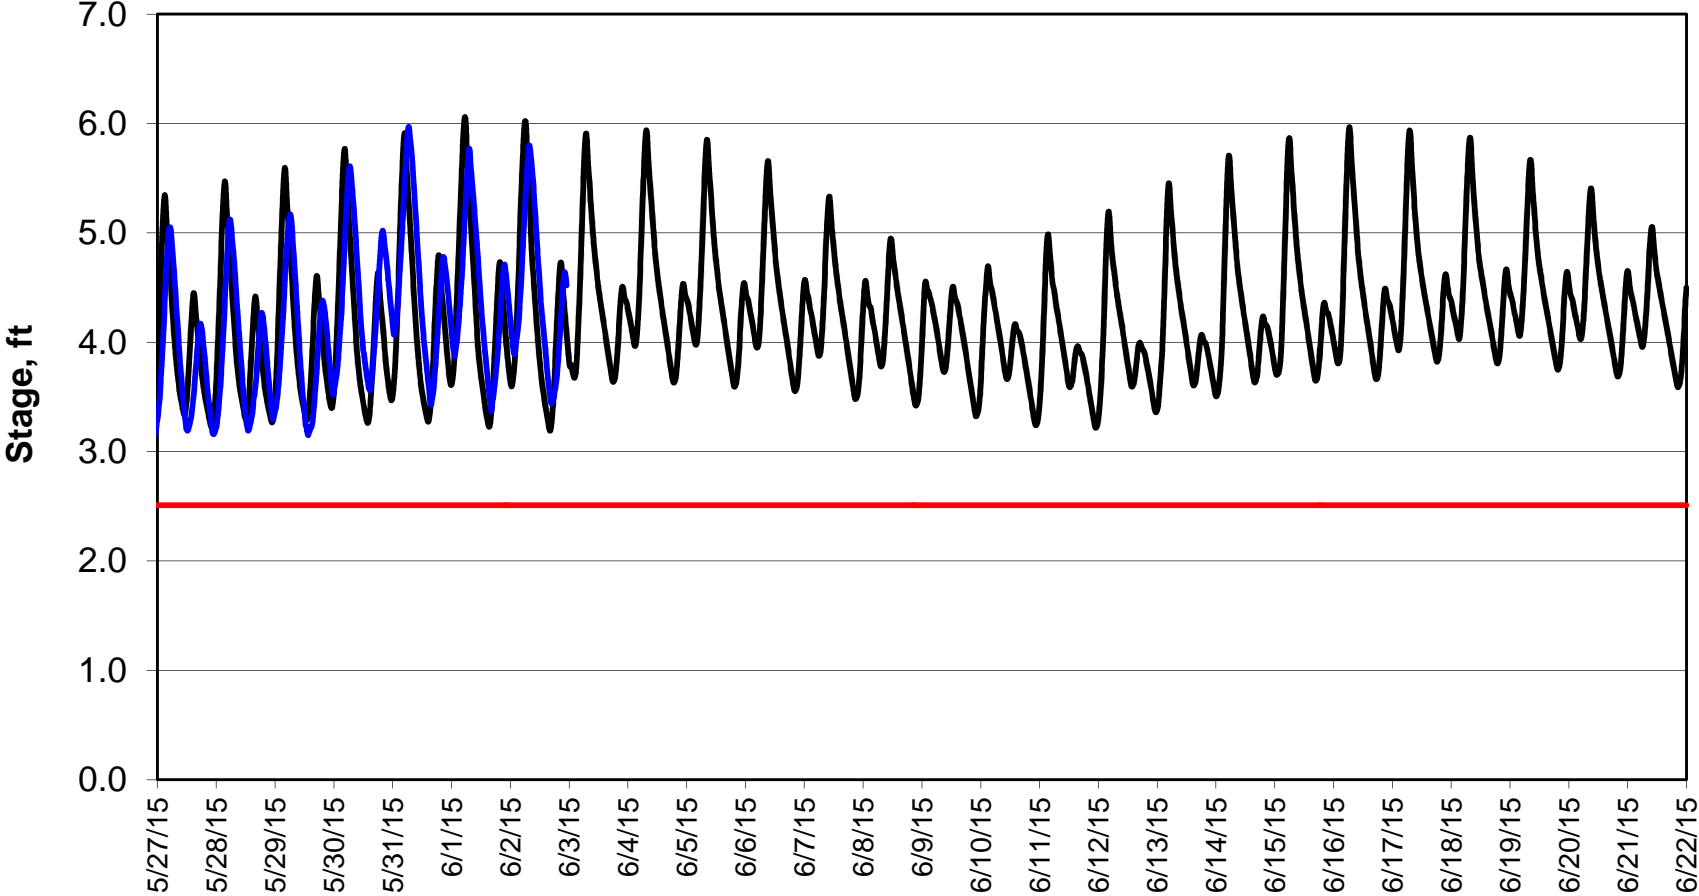

### Forecasted Stage Middle River @ Howard Road

Forecast Period 6/2/2015 thru 6/22/2015

### Forecasted Stage @ Old River @ Tracy Road

Forecast Period 6/2/2015 thru 6/22/2015

### Forecasted Stage @ Doughty Ct/Channel 205

Forecast Period 6/2/2015 thru 6/22/2015

### Forecasted Stage @ East End of Grant Line Canal/Channel 204

Forecast Period 6/2/2015 thru 6/22/2015