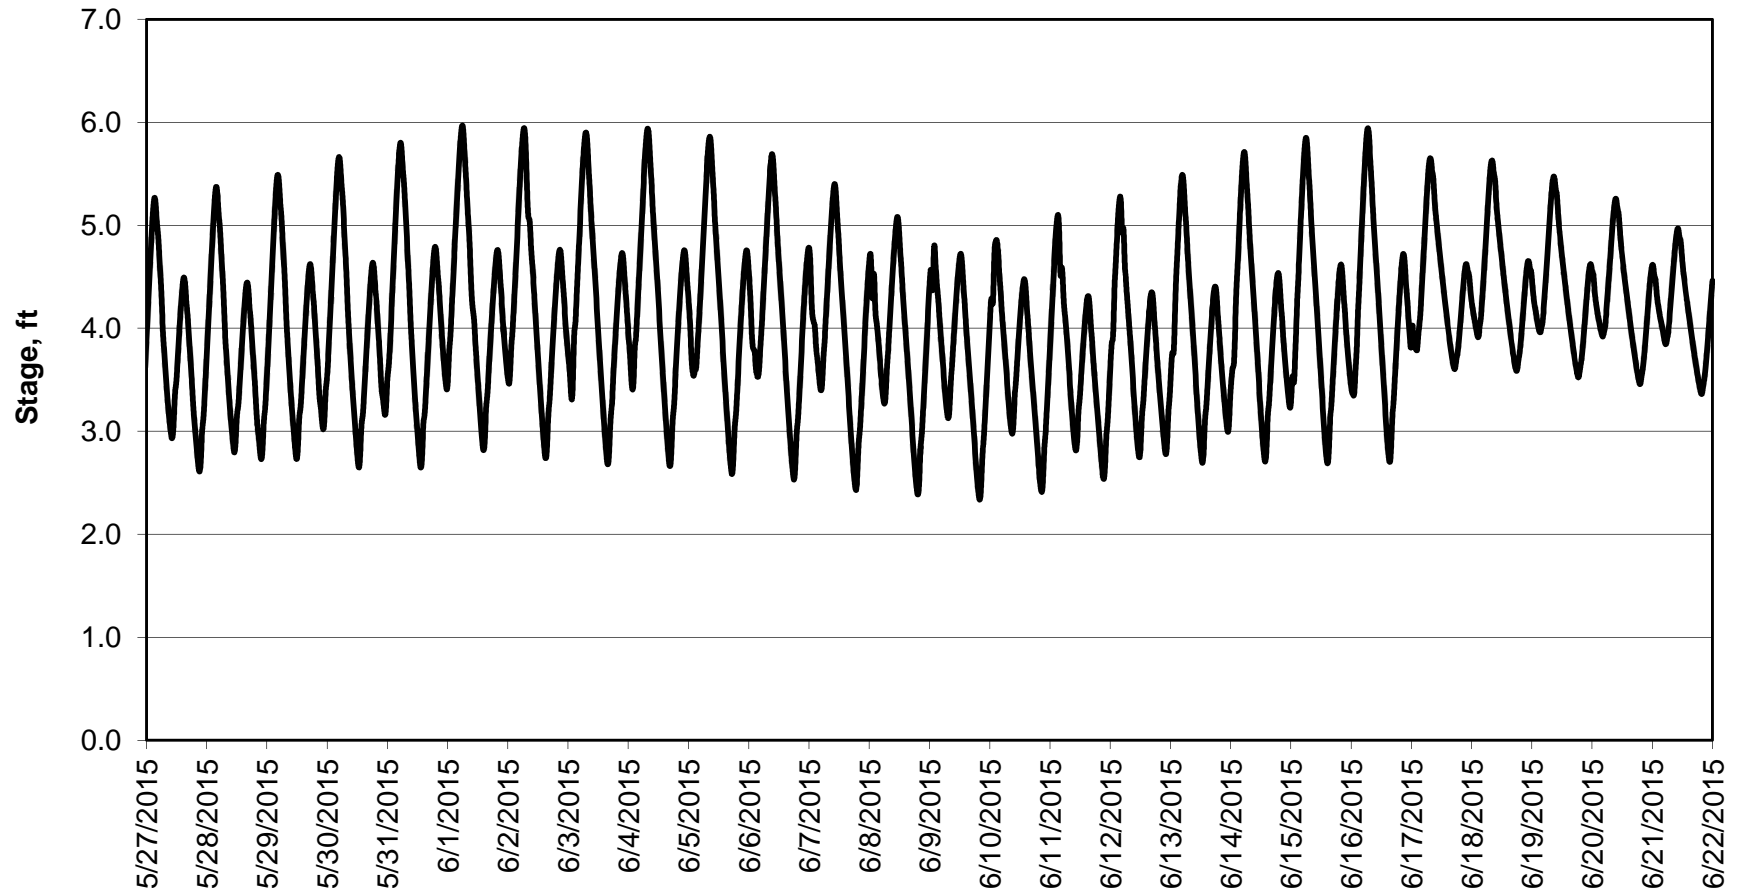

### Forecasted Stage @ Old River @ Tracy Road

Forecast Period 6/2/2015 thru 6/22/2015

### Forecasted Stage @ East End of Grant Line Canal/Channel 204

Forecast Period 6/2/2015 thru 6/22/2015