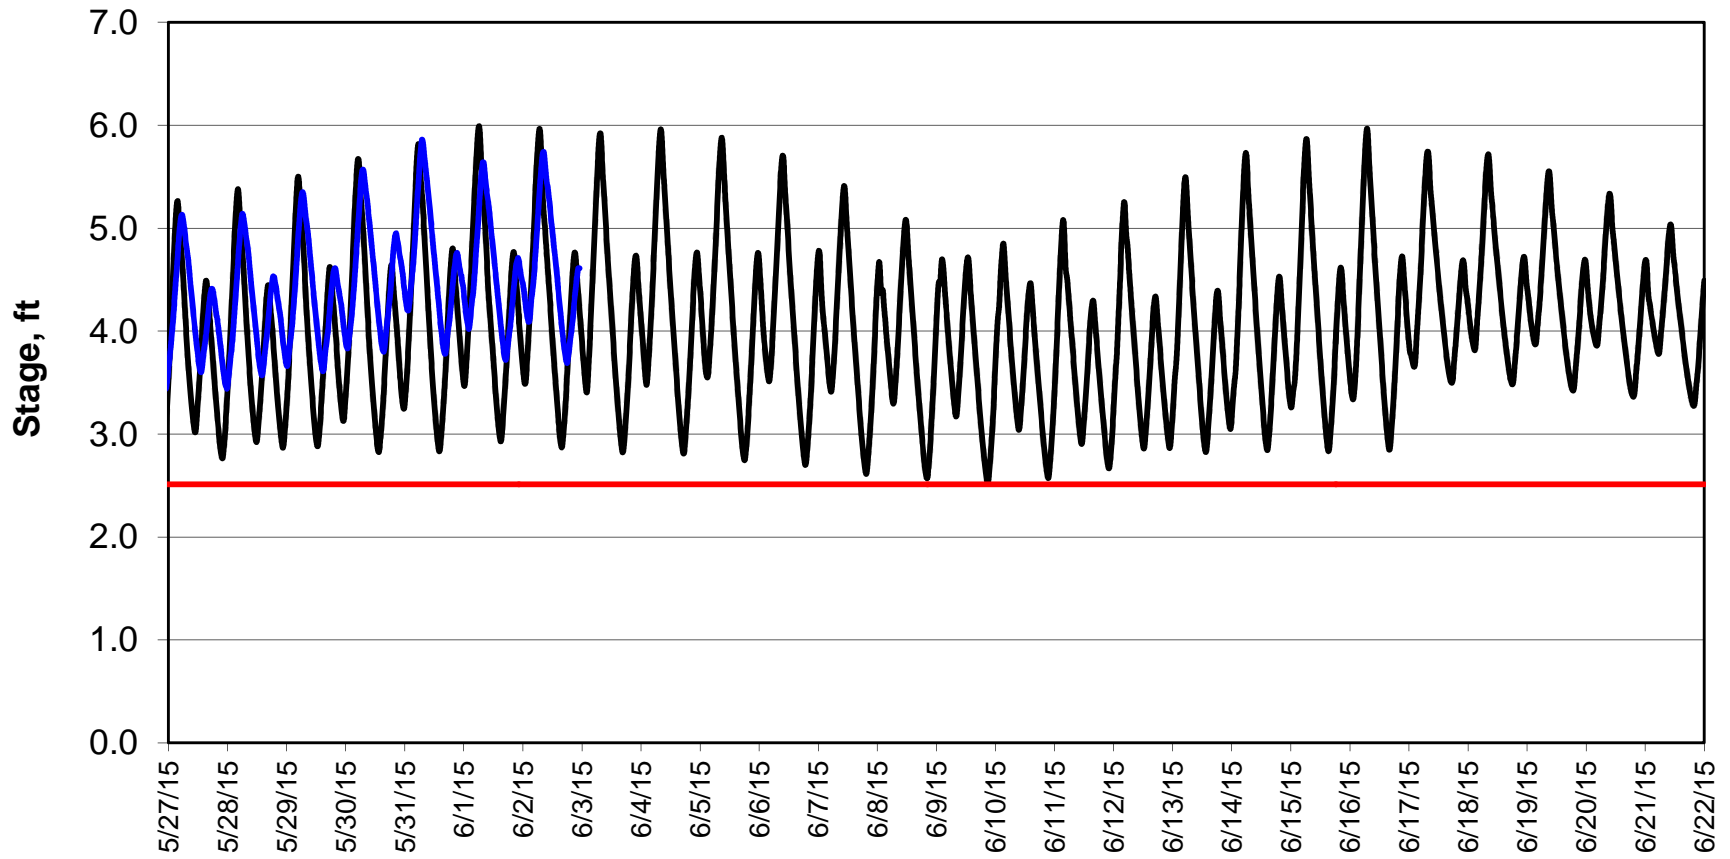

### Forecasted Stage Middle River @ Howard Road

Forecast Period 6/2/2015 thru 6/22/2015

### Forecasted Stage @ Old River @ Tracy Road

Forecast Period 6/2/2015 thru 6/22/2015

### Forecasted Stage @ Doughty Ct/Channel 205

Forecast Period 6/2/2015 thru 6/22/2015

### Forecasted Stage @ East End of Grant Line Canal/Channel 204

Forecast Period 6/2/2015 thru 6/22/2015