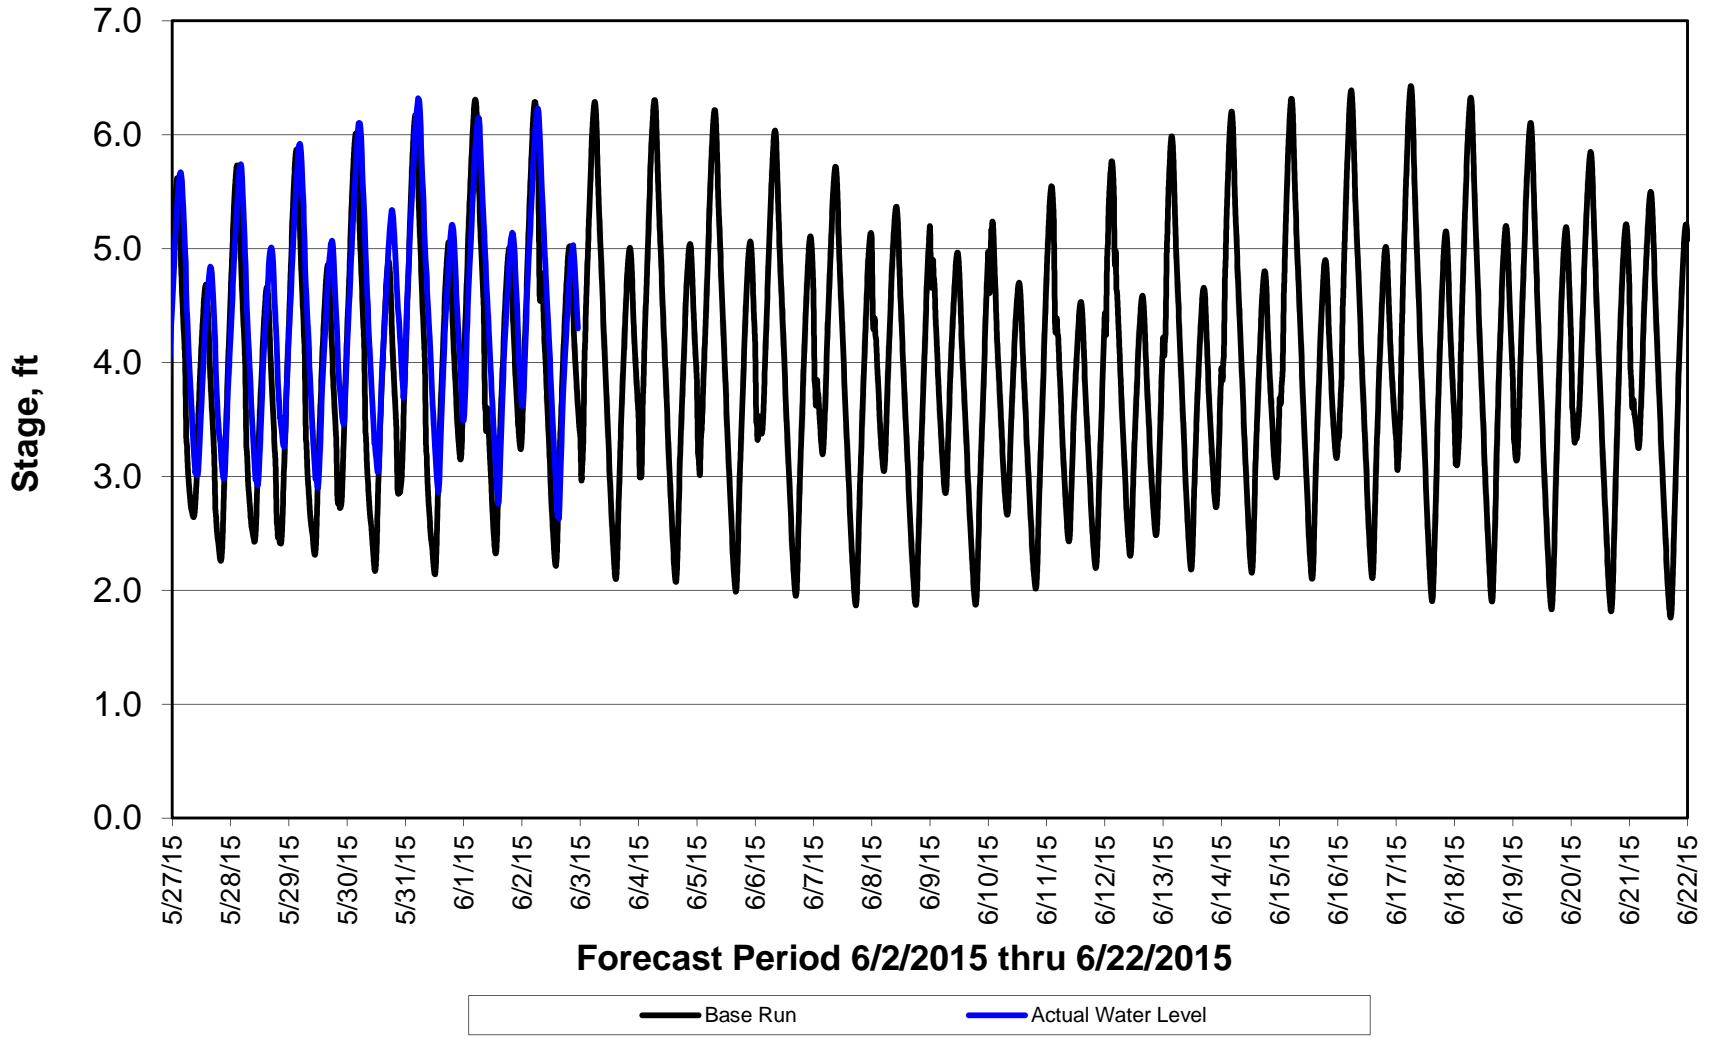

### Forecasted Stage Middle River @ Howard Road

Forecast Period 6/2/2015 thru 6/22/2015

### Forecasted Stage @ Old River @ Tracy Road

Forecast Period 6/2/2015 thru 6/22/2015

### Forecasted Stage @ Doughty Ct/Channel 205

Forecast Period 6/2/2015 thru 6/22/2015

### Forecasted Stage @ East End of Grant Line Canal/Channel 204

Forecast Period 6/2/2015 thru 6/22/2015