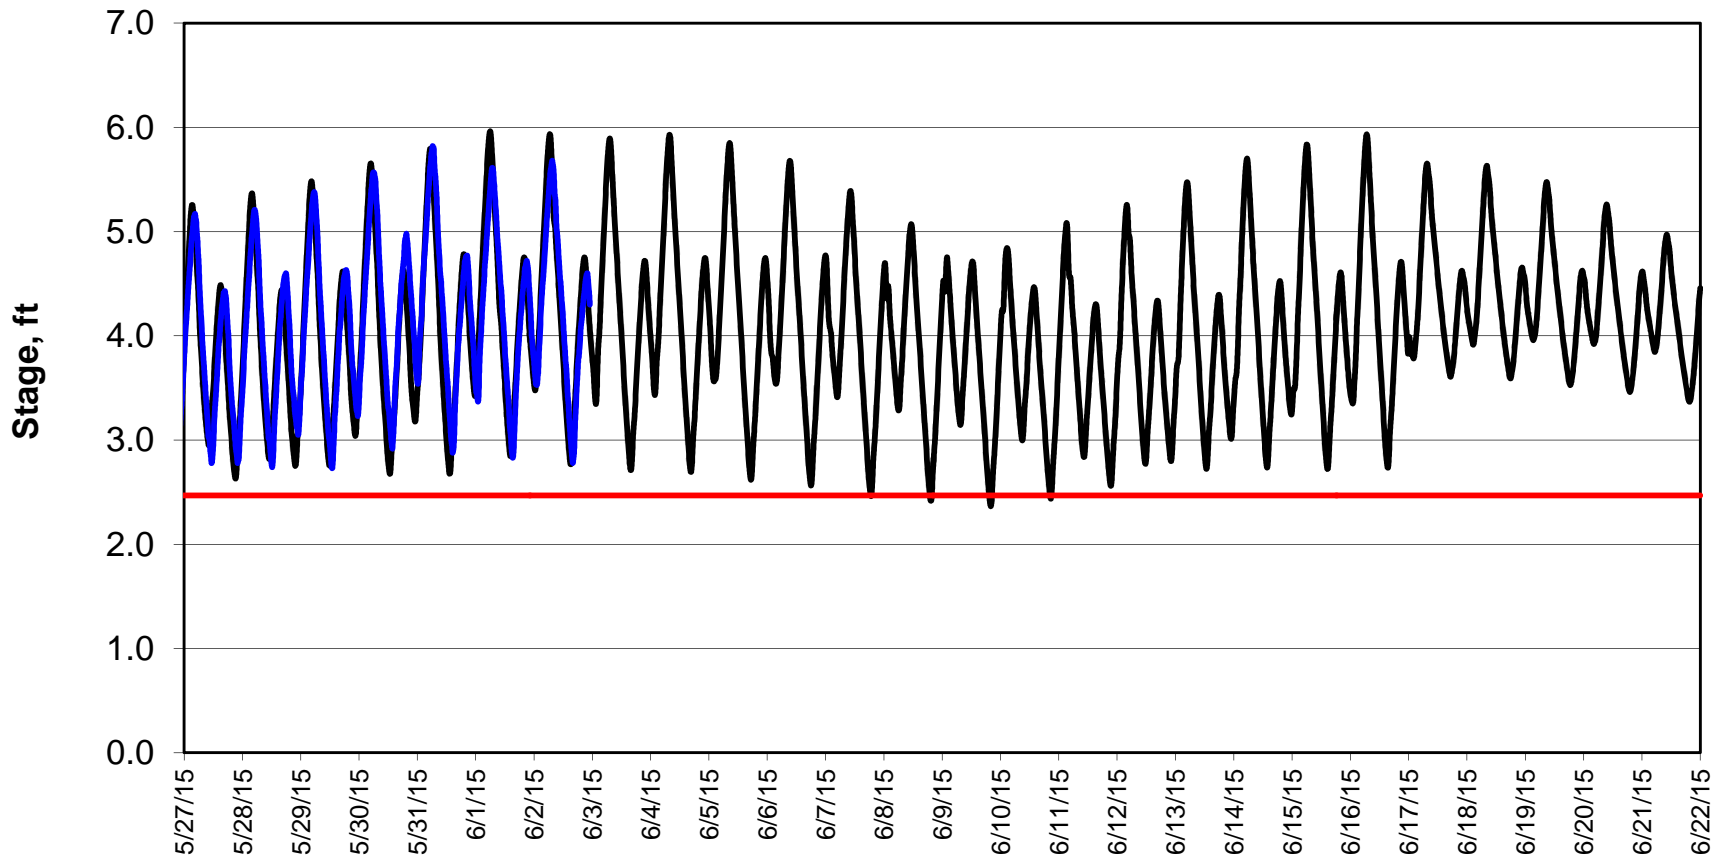

### Forecasted Stage Middle River @ Howard Road

Forecast Period 6/2/2015 thru 6/22/2015

### Forecasted Stage @ Old River @ Tracy Road

Forecast Period 6/2/2015 thru 6/22/2015

### Forecasted Stage @ Doughty Ct/Channel 205

Forecast Period 6/2/2015 thru 6/22/2015

### Forecasted Stage @ East End of Grant Line Canal/Channel 204

Forecast Period 6/2/2015 thru 6/22/2015