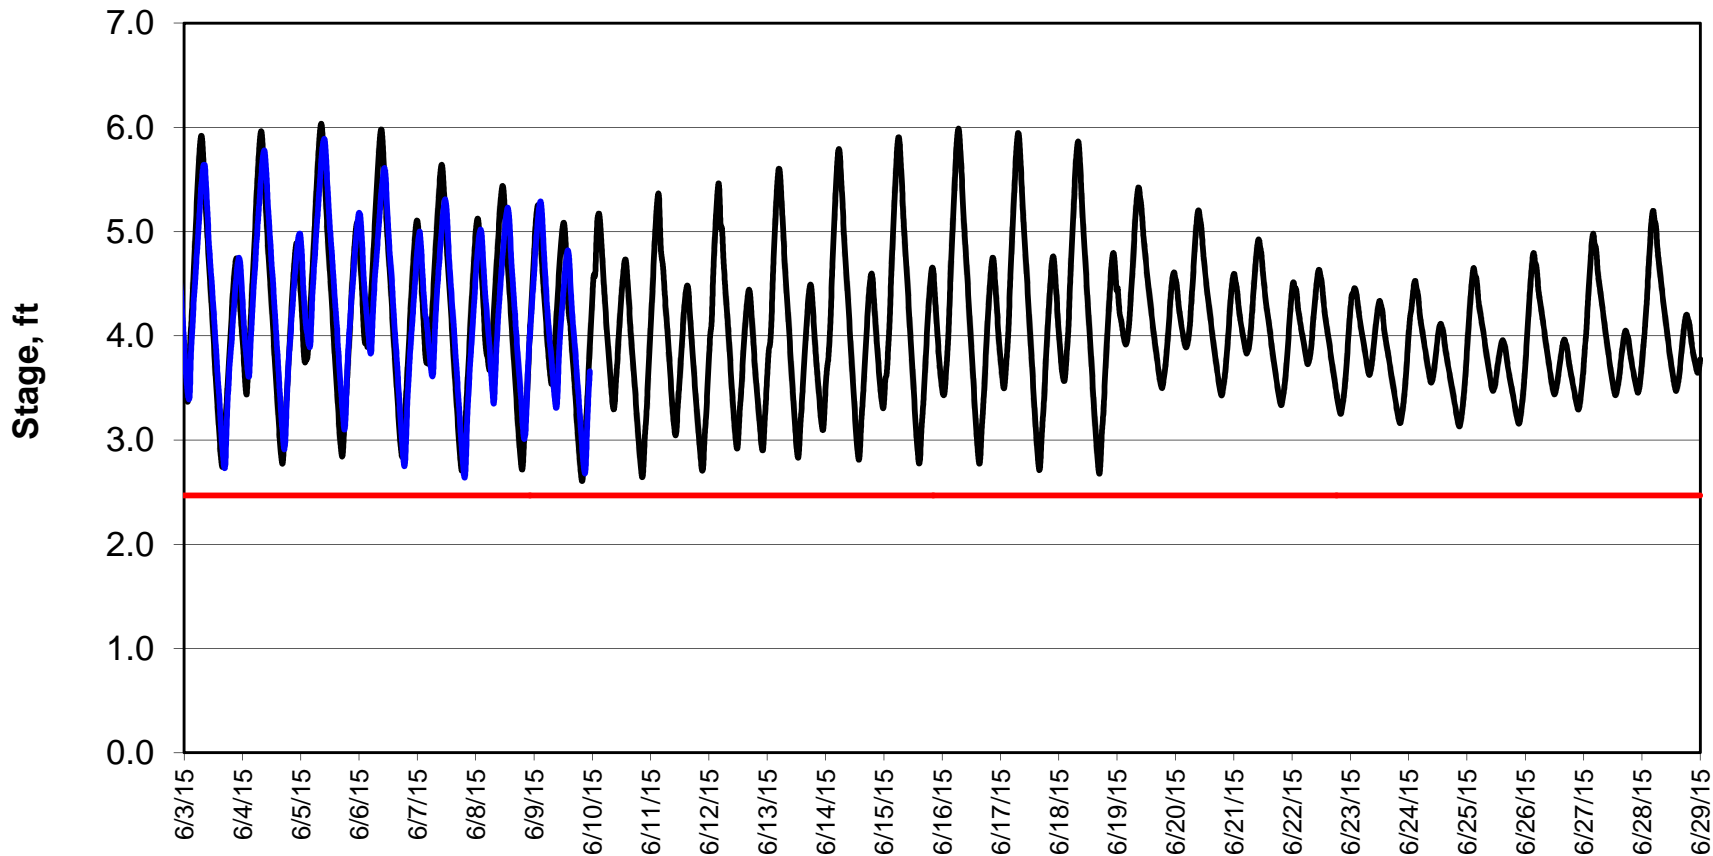

Forecasted Stage @ West of Union Island/Channel 218

Forecasted Stage Middle River @ Howard Road

Forecast Period 6/9/2015 thru 6/29/2015

Forecasted Stage @ Old River @ Tracy Road

Forecast Period 6/9/2015 thru 6/29/2015

Forecasted Stage @ Doughty Ct/Channel 205

Forecast Period 6/9/2015 thru 6/29/2015

Forecasted Stage @ East End of Grant Line Canal/Channel 204

Forecast Period 6/9/2015 thru 6/29/2015