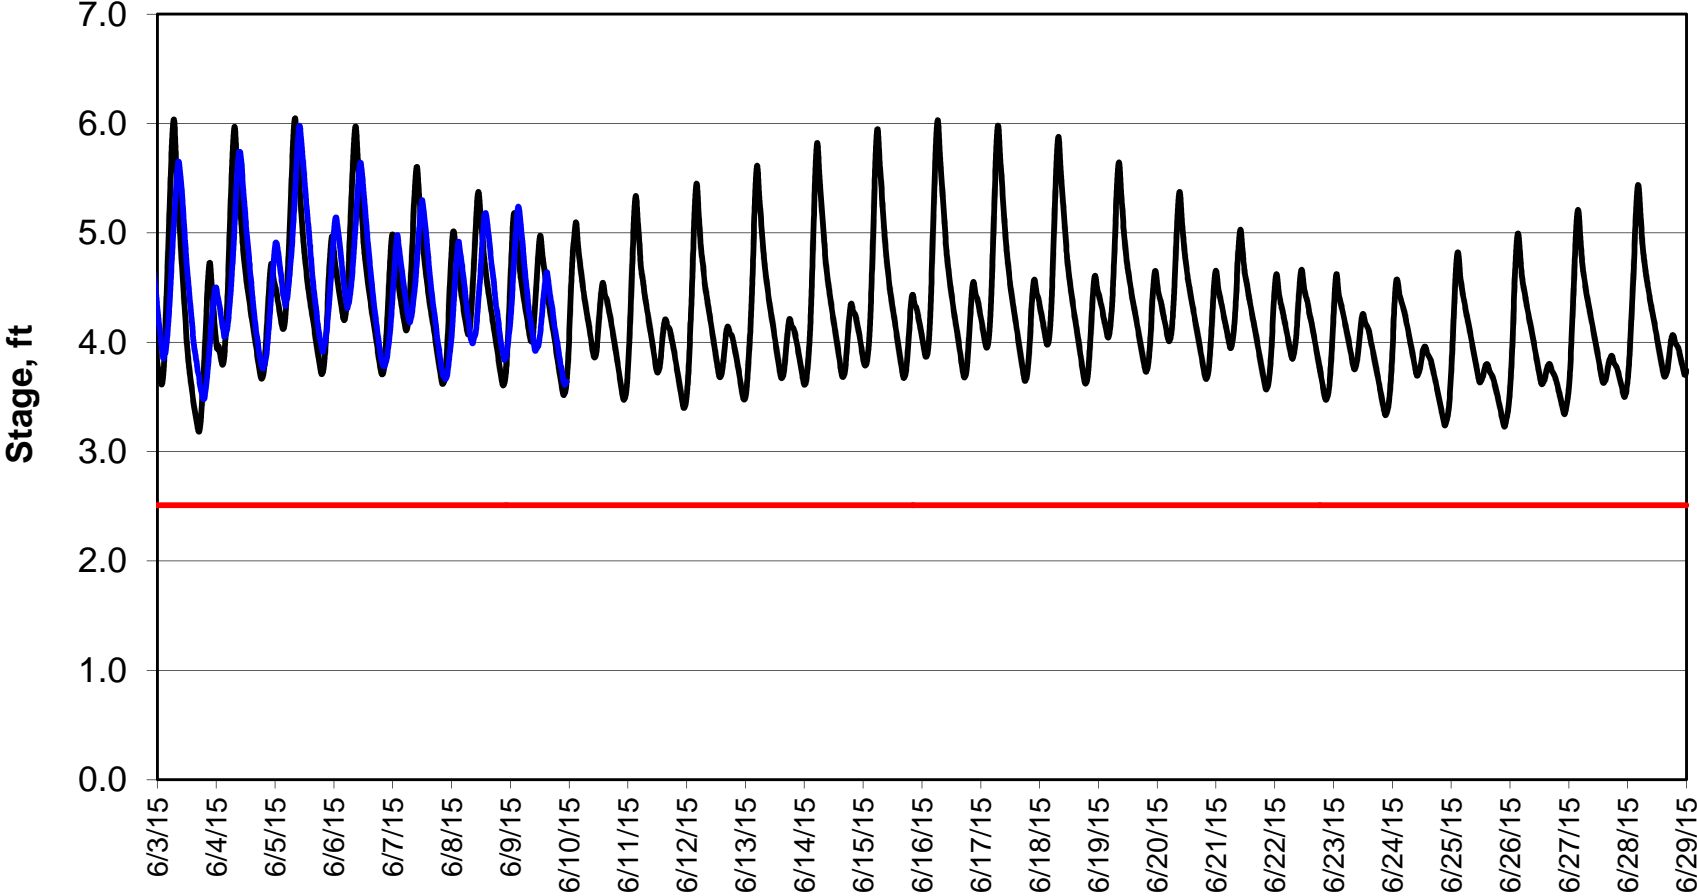

Forecasted Stage @ West of Union Island/Channel 218

Forecasted Stage Middle River @ Howard Road

Forecast Period 6/9/2015 thru 6/29/2015

Forecasted Stage @ Old River @ Tracy Road

Forecast Period 6/9/2015 thru 6/29/2015

Forecasted Stage @ Doughty Ct/Channel 205

Forecast Period 6/9/2015 thru 6/29/2015

Forecasted Stage @ East End of Grant Line Canal/Channel 204

Forecast Period 6/9/2015 thru 6/29/2015