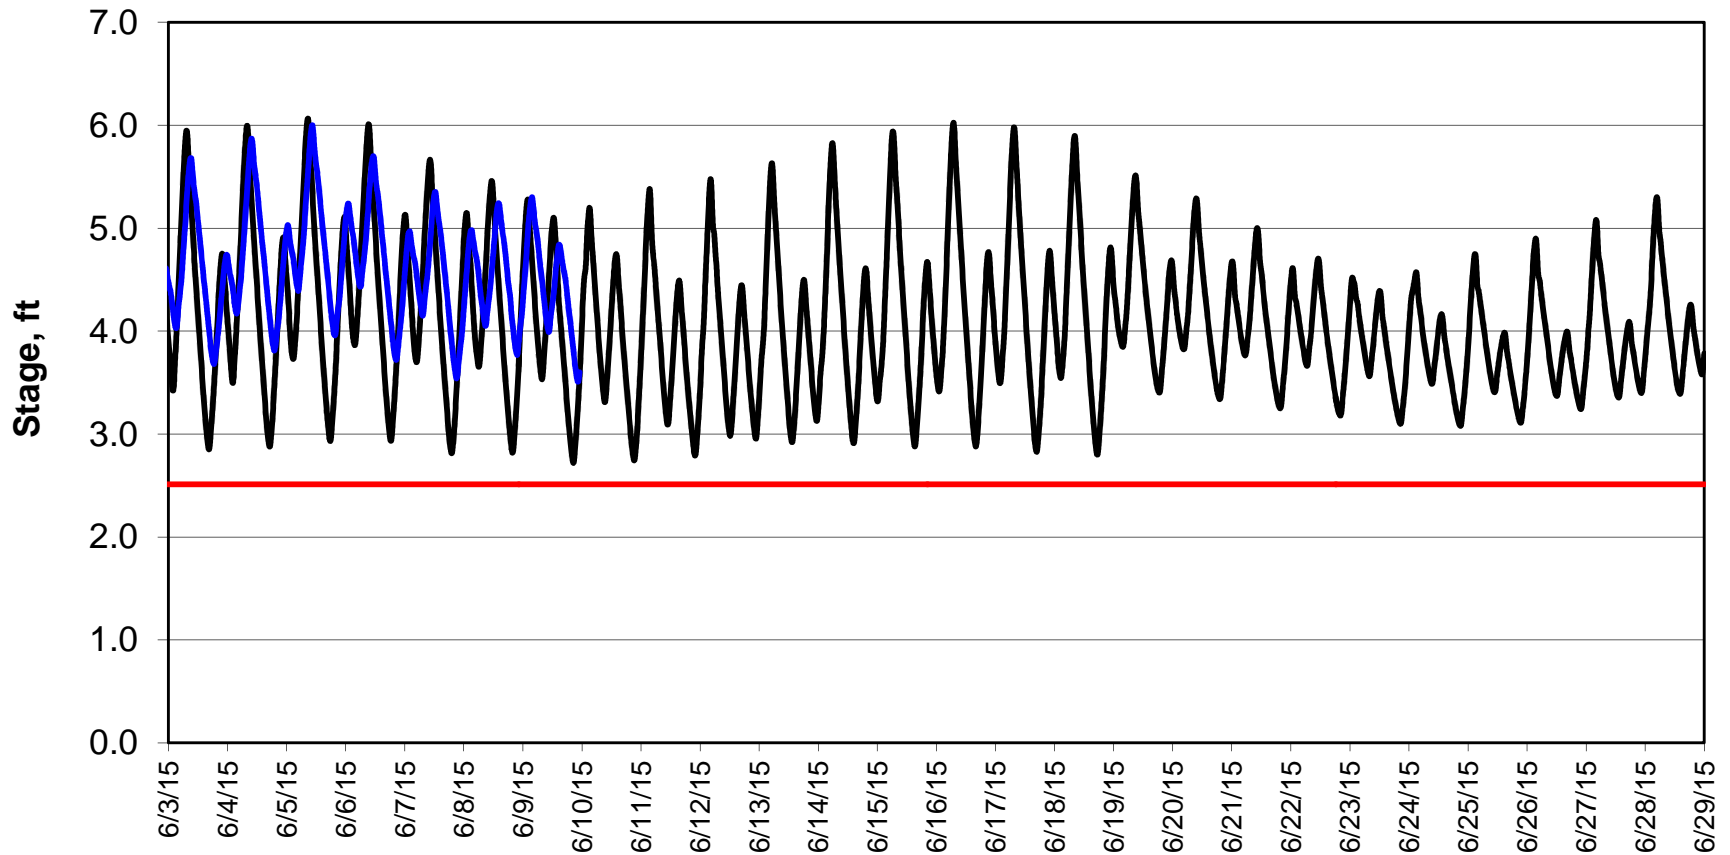

Forecasted Stage @ West of Union Island/Channel 218

Forecasted Stage Middle River @ Howard Road

Forecast Period 6/9/2015 thru 6/29/2015

Forecasted Stage @ Old River @ Tracy Road

Forecast Period 6/9/2015 thru 6/29/2015

Forecasted Stage @ Doughty Ct/Channel 205

Forecast Period 6/9/2015 thru 6/29/2015

Forecasted Stage @ East End of Grant Line Canal/Channel 204

Forecast Period 6/9/2015 thru 6/29/2015