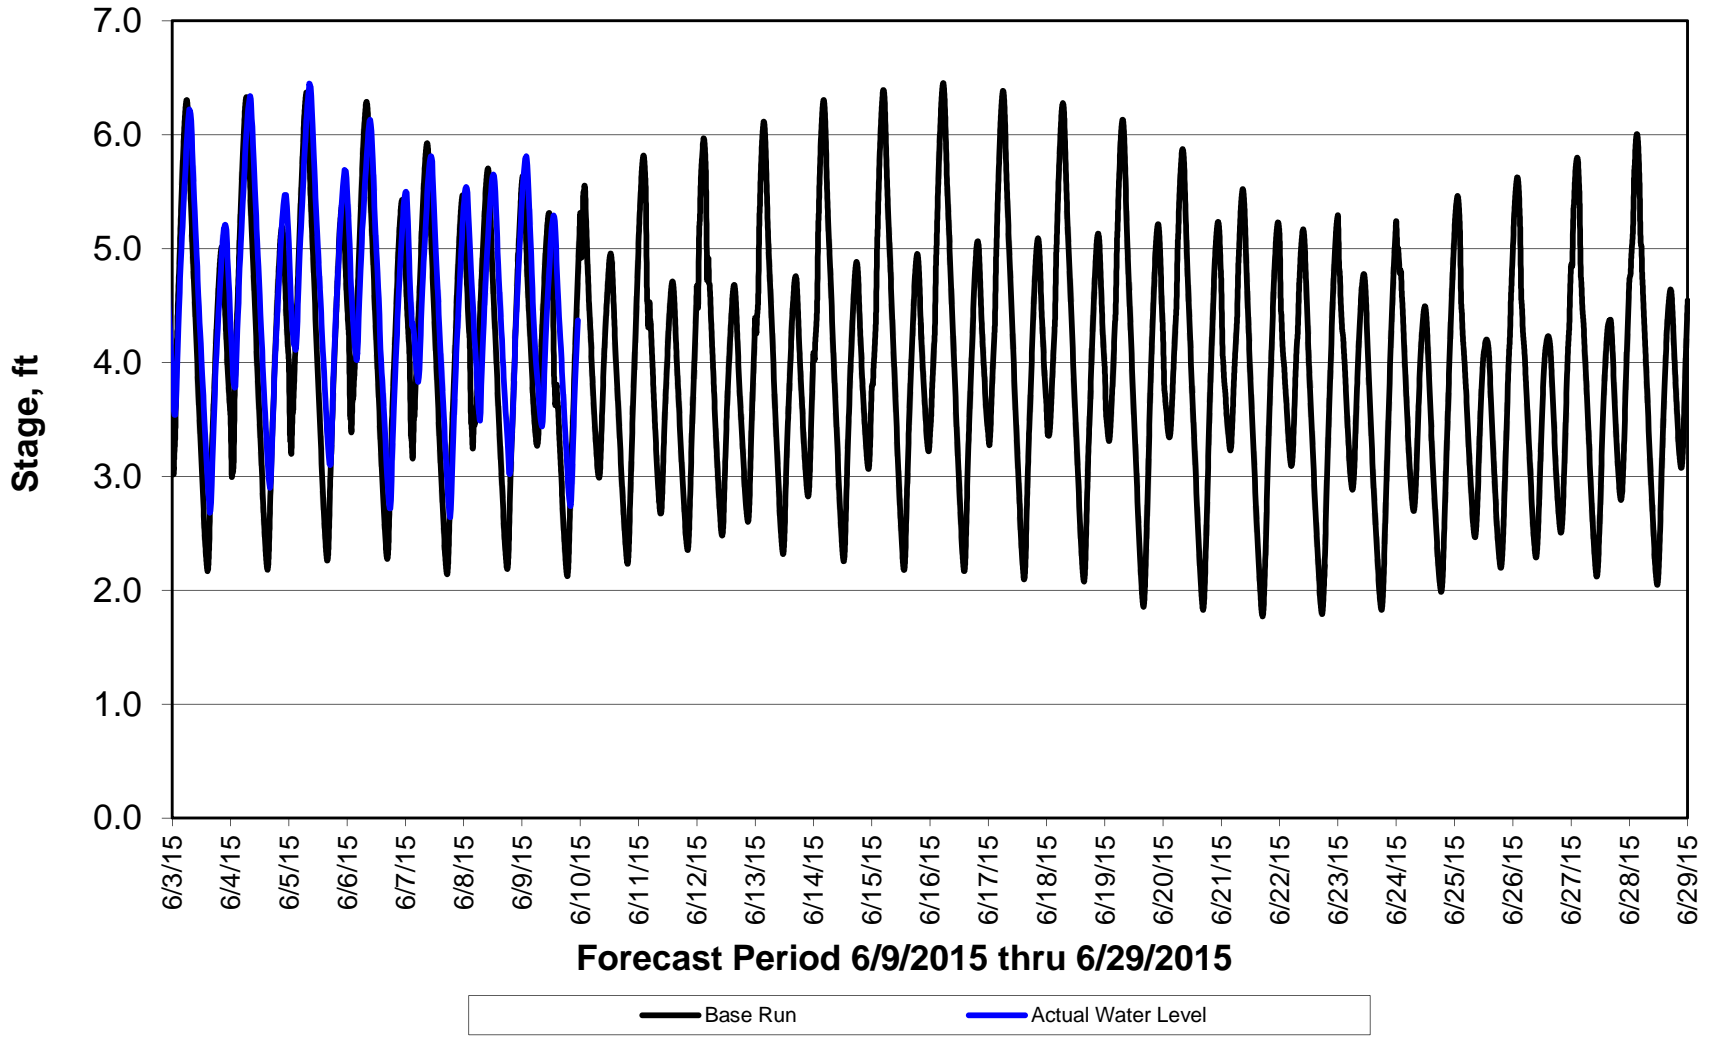

Forecasted Stage @ West of Union Island/Channel 218

Forecasted Stage Middle River @ Howard Road

Forecast Period 6/9/2015 thru 6/29/2015

Forecasted Stage @ Old River @ Tracy Road

Forecast Period 6/9/2015 thru 6/29/2015

Forecasted Stage @ Doughty Ct/Channel 205

Forecast Period 6/9/2015 thru 6/29/2015

Forecasted Stage @ East End of Grant Line Canal/Channel 204

Forecast Period 6/9/2015 thru 6/29/2015