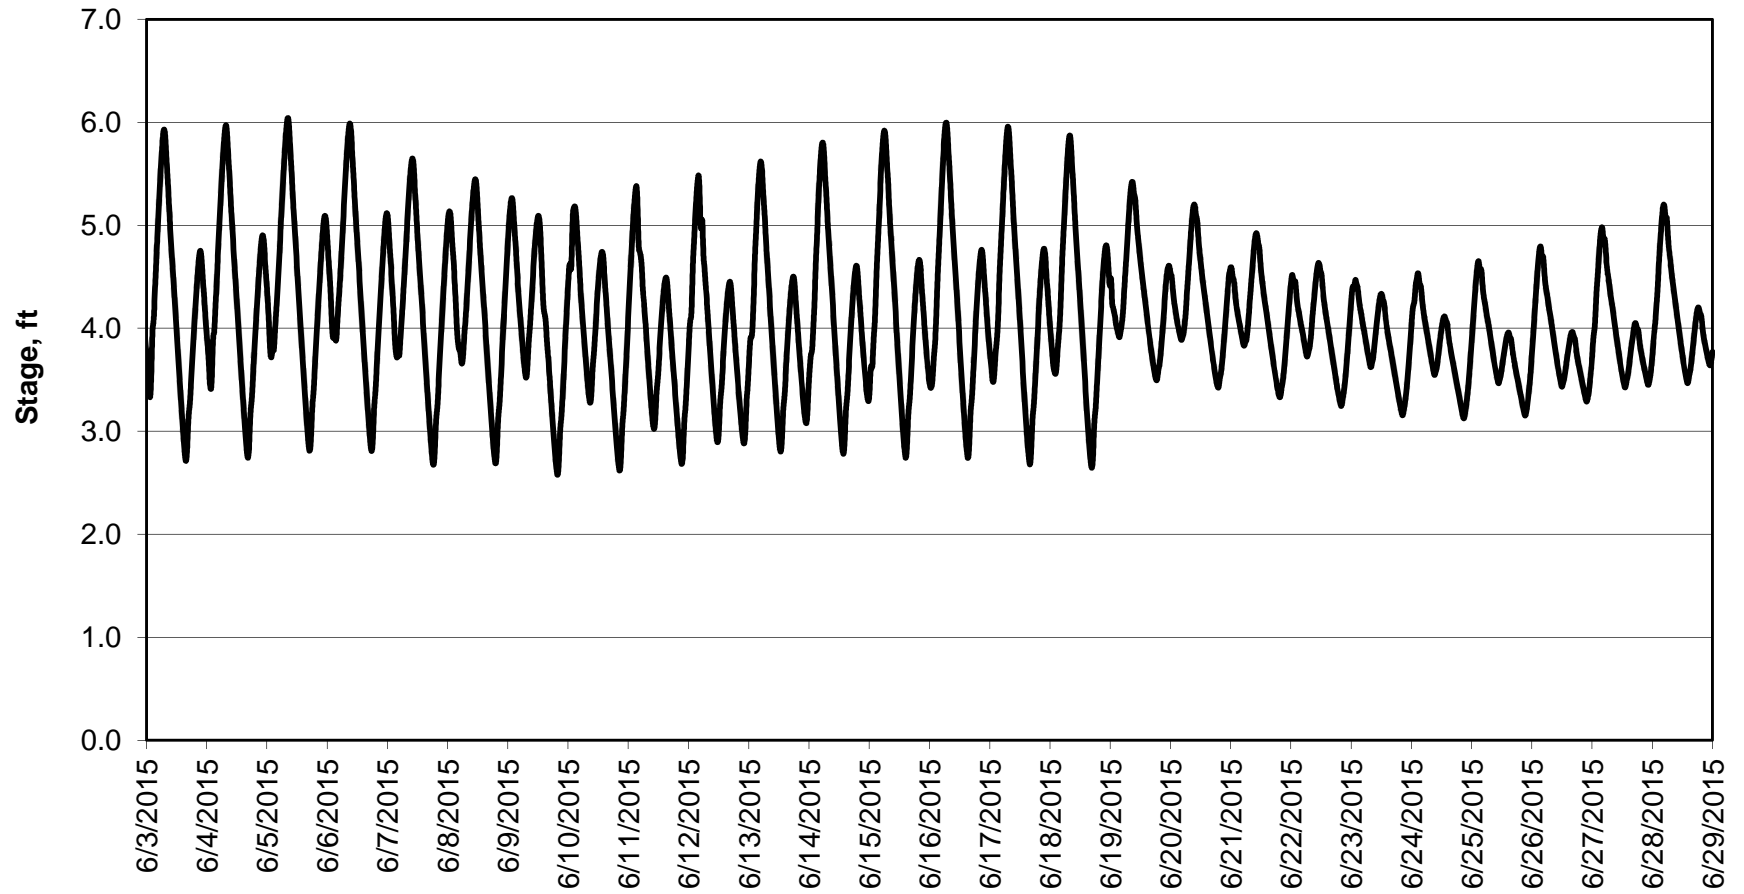

Forecasted Stage @ West of Union Island/Channel 218

Forecasted Stage Middle River @ Howard Road

Forecast Period 6/9/2015 thru 6/29/2015

Forecasted Stage @ Old River @ Tracy Road

Forecast Period 6/9/2015 thru 6/29/2015

Forecasted Stage @ Doughty Ct/Channel 205

Forecast Period 6/9/2015 thru 6/29/2015

Forecasted Stage @ East End of Grant Line Canal/Channel 204

Forecast Period 6/9/2015 thru 6/29/2015