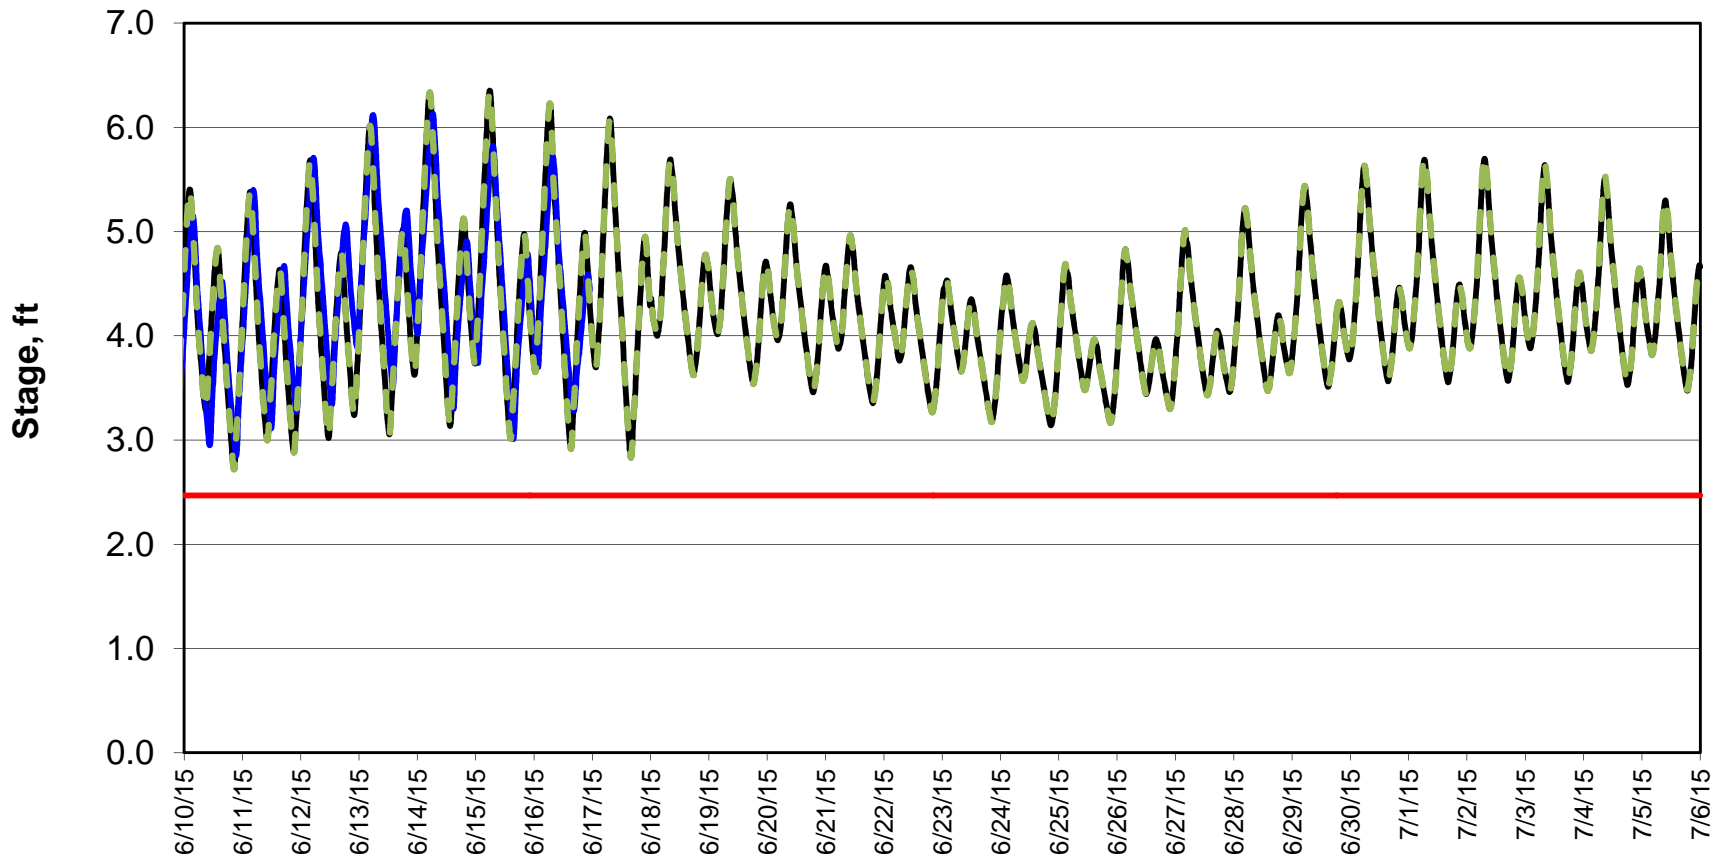

### Forecasted Stage Middle River @ Howard Road

Forecast Period 6/16/2015 thru 7/6/2015

### Forecasted Stage @ Old River @ Tracy Road

Forecast Period 6/16/2015 thru 7/6/2015

### Forecasted Stage @ Doughty Ct/Channel 205

Forecast Period 6/16/2015 thru 7/6/2015