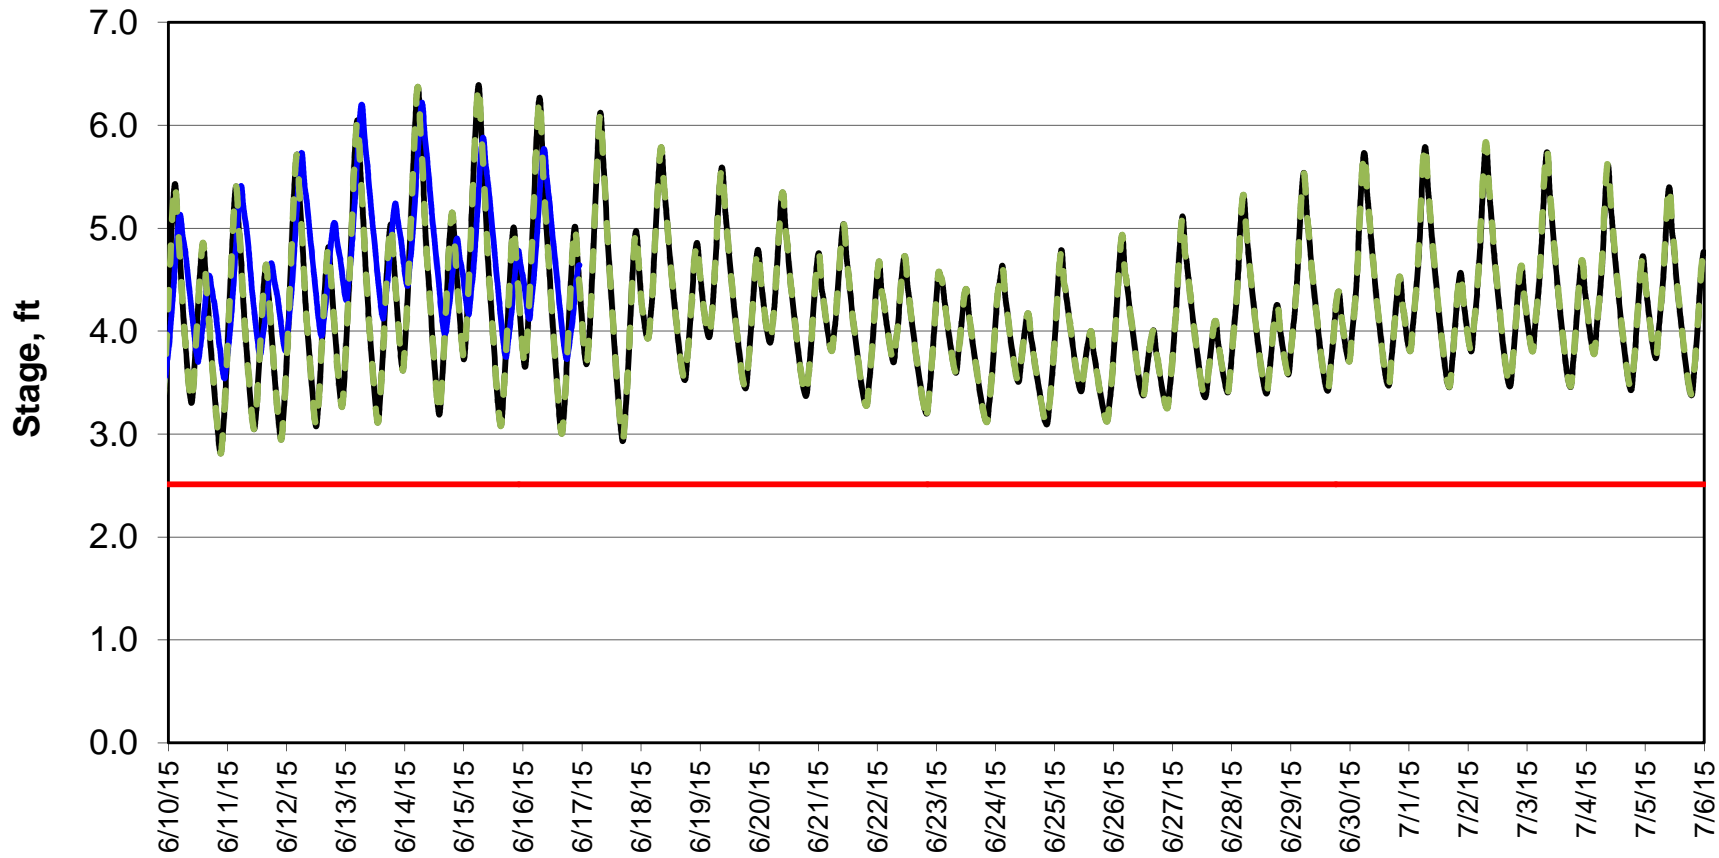

### Forecasted Stage Middle River @ Howard Road

Forecast Period 6/16/2015 thru 7/6/2015

### Forecasted Stage @ Old River @ Tracy Road

Forecast Period 6/16/2015 thru 7/6/2015

### Forecasted Stage @ Doughty Ct/Channel 205

Forecast Period 6/16/2015 thru 7/6/2015