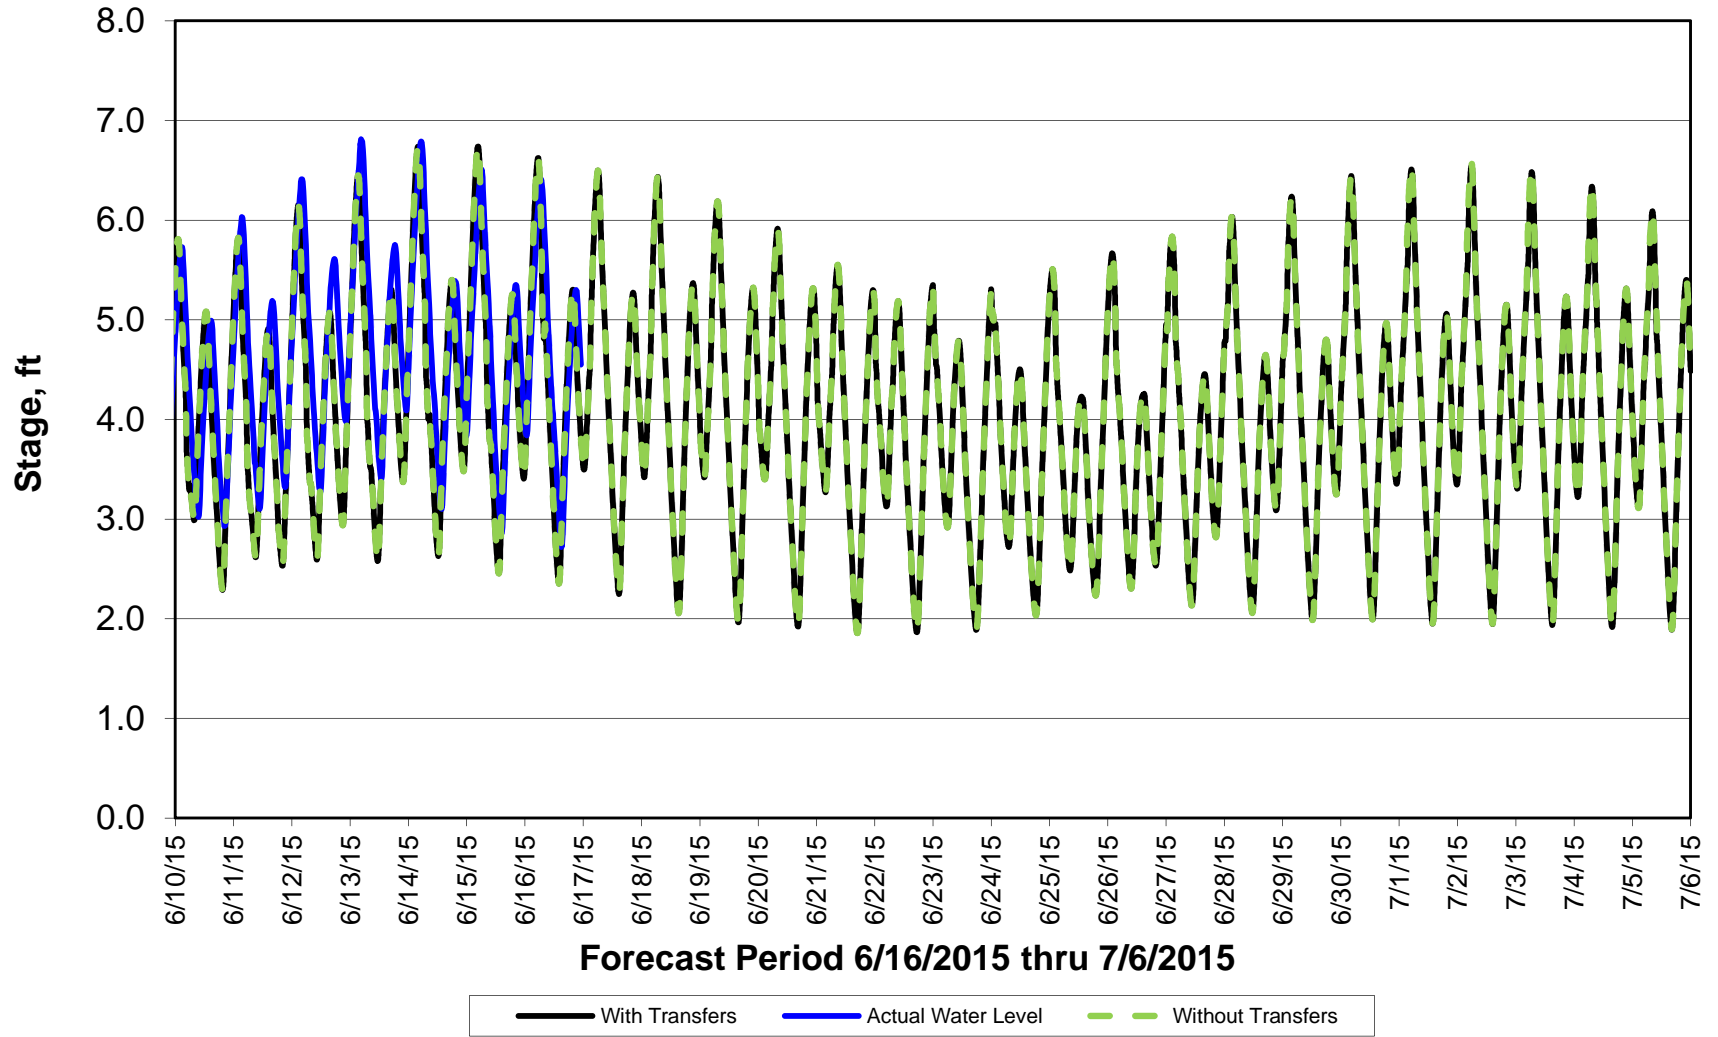

### Forecasted Stage Middle River @ Howard Road

Forecast Period 6/16/2015 thru 7/6/2015

### Forecasted Stage @ Old River @ Tracy Road

Forecast Period 6/16/2015 thru 7/6/2015

### Forecasted Stage @ Doughty Ct/Channel 205

Forecast Period 6/16/2015 thru 7/6/2015