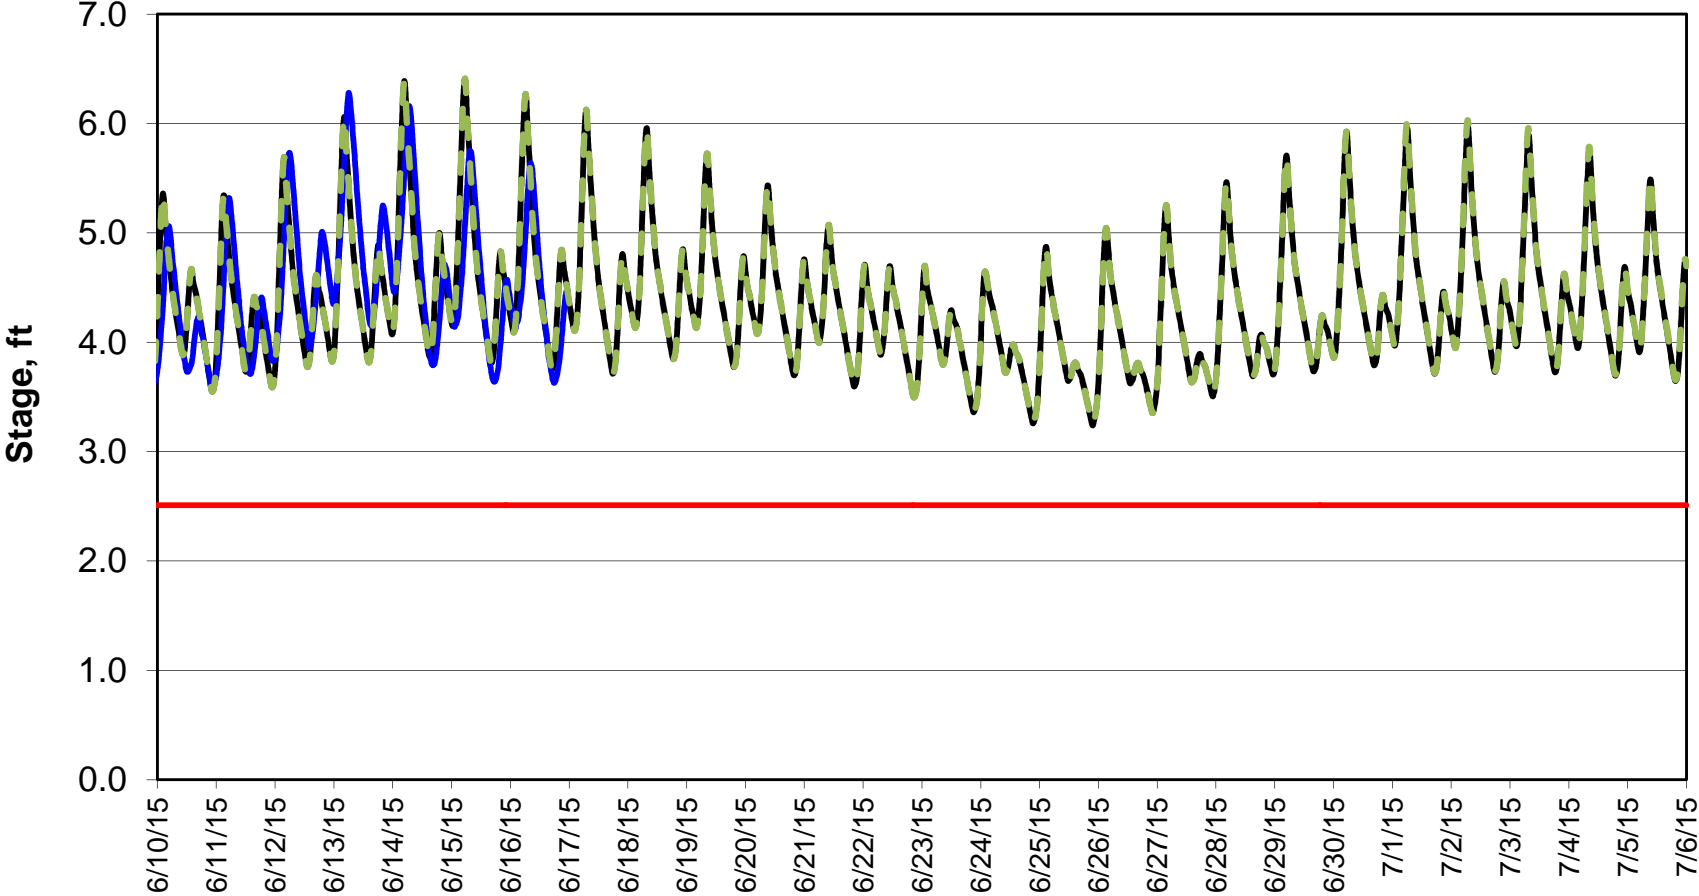

### Forecasted Stage Middle River @ Howard Road

Forecast Period 6/16/2015 thru 7/6/2015

### Forecasted Stage @ Old River @ Tracy Road

Forecast Period 6/16/2015 thru 7/6/2015

### Forecasted Stage @ Doughty Ct/Channel 205

Forecast Period 6/16/2015 thru 7/6/2015