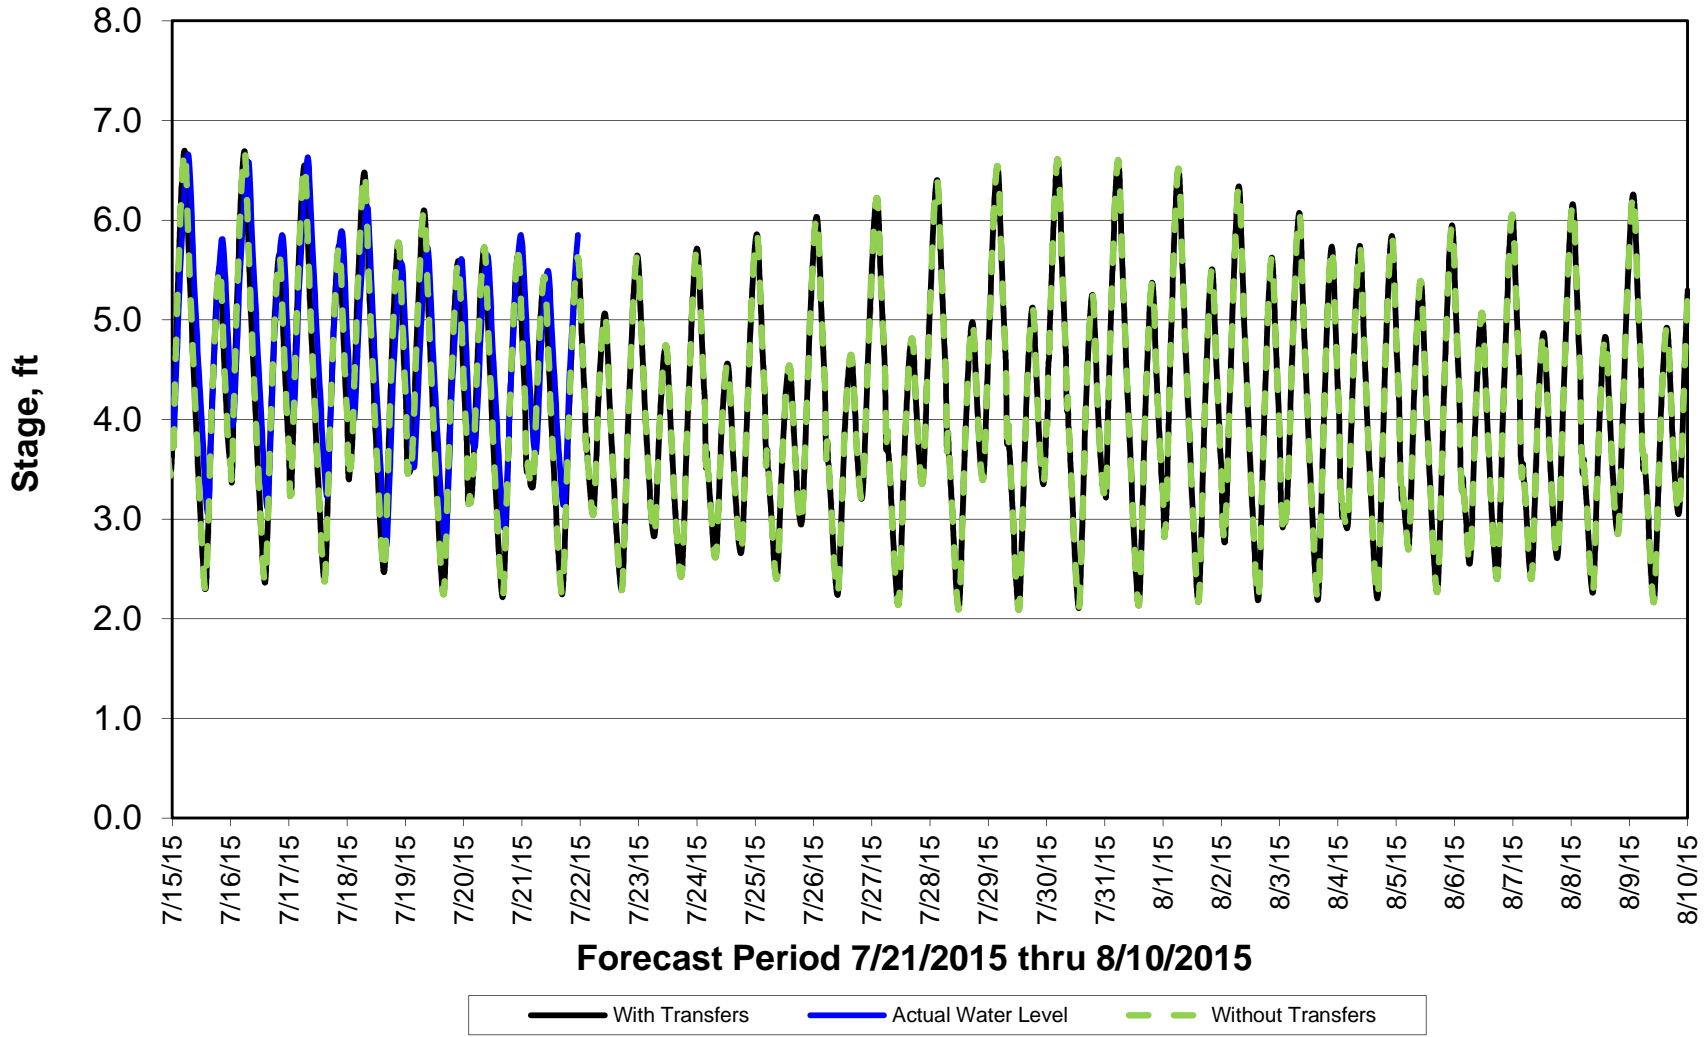

### Forecasted Stage Middle River @ Howard Road

Forecast Period 7/21/2015 thru 8/10/2015

### Forecasted Stage @ Old River @ Tracy Road

Forecast Period 7/21/2015 thru 8/10/2015

### Forecasted Stage @ Doughty Ct/Channel 205

Forecast Period 7/21/2015 thru 8/10/2015