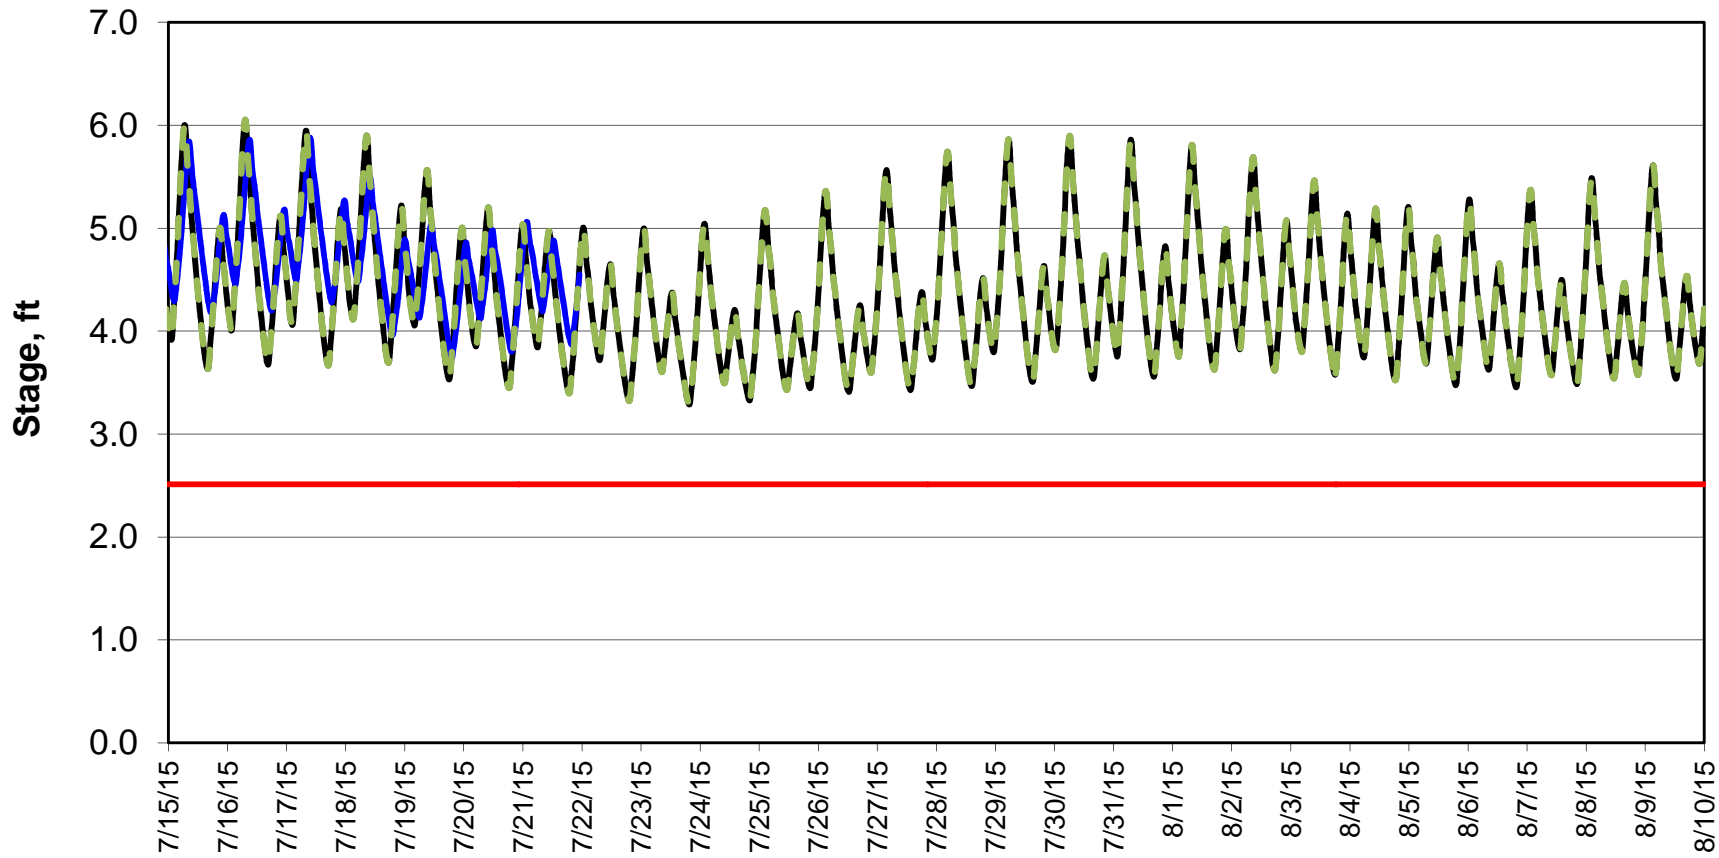

### Forecasted Stage Middle River @ Howard Road

Forecast Period 7/21/2015 thru 8/10/2015

### Forecasted Stage @ Old River @ Tracy Road

Forecast Period 7/21/2015 thru 8/10/2015

### Forecasted Stage @ Doughty Ct/Channel 205

Forecast Period 7/21/2015 thru 8/10/2015