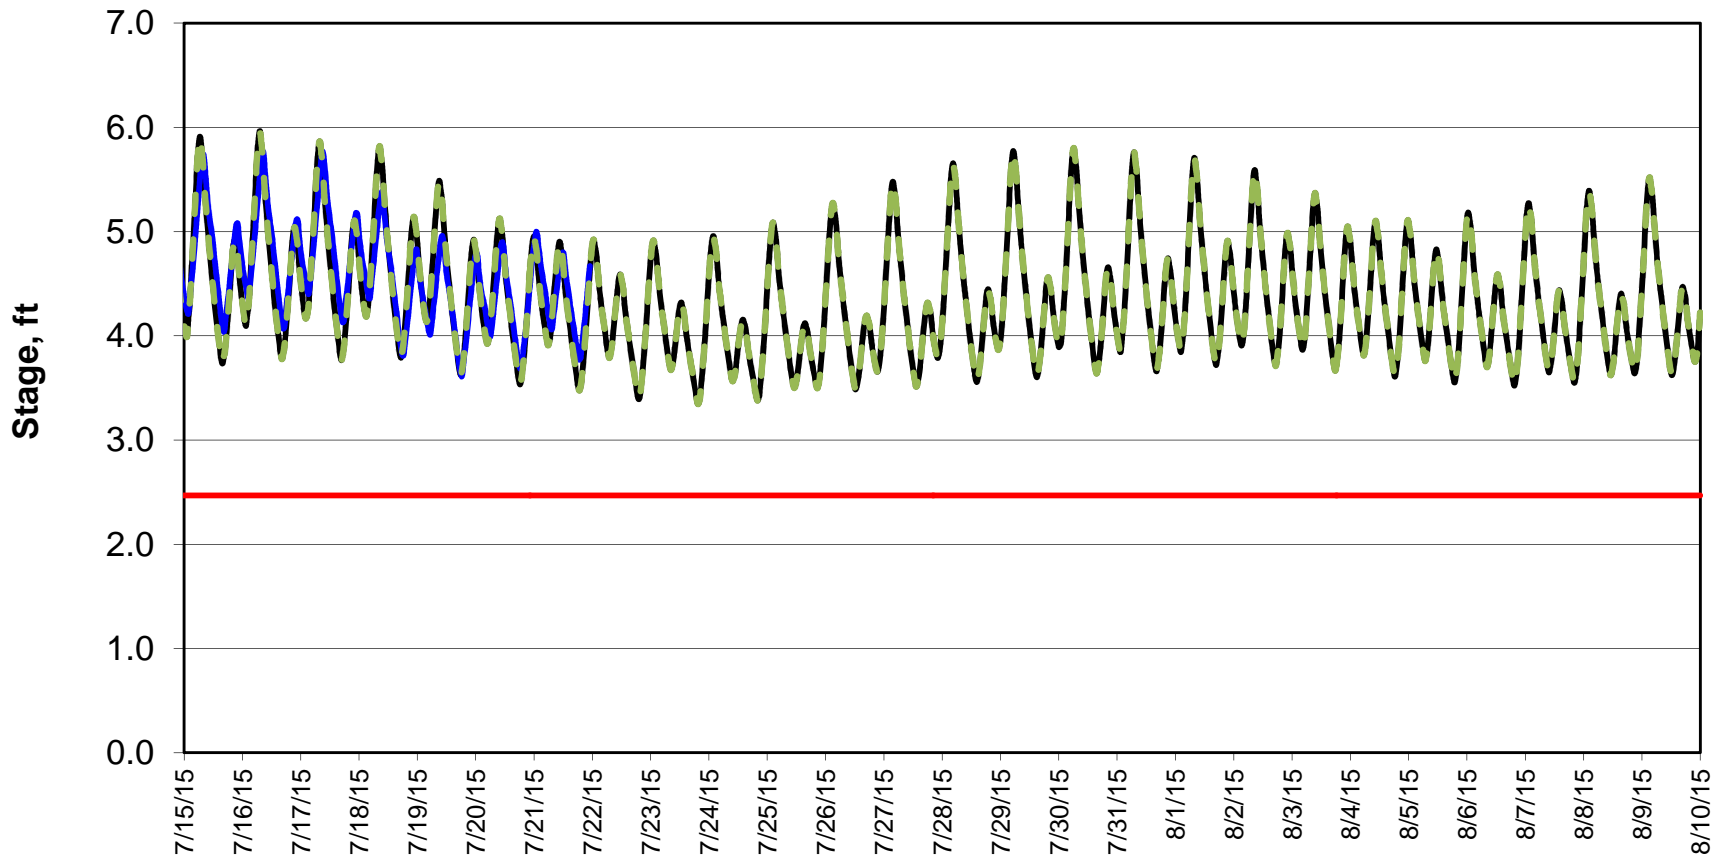

### Forecasted Stage Middle River @ Howard Road

Forecast Period 7/21/2015 thru 8/10/2015

### Forecasted Stage @ Old River @ Tracy Road

Forecast Period 7/21/2015 thru 8/10/2015

### Forecasted Stage @ Doughty Ct/Channel 205

Forecast Period 7/21/2015 thru 8/10/2015