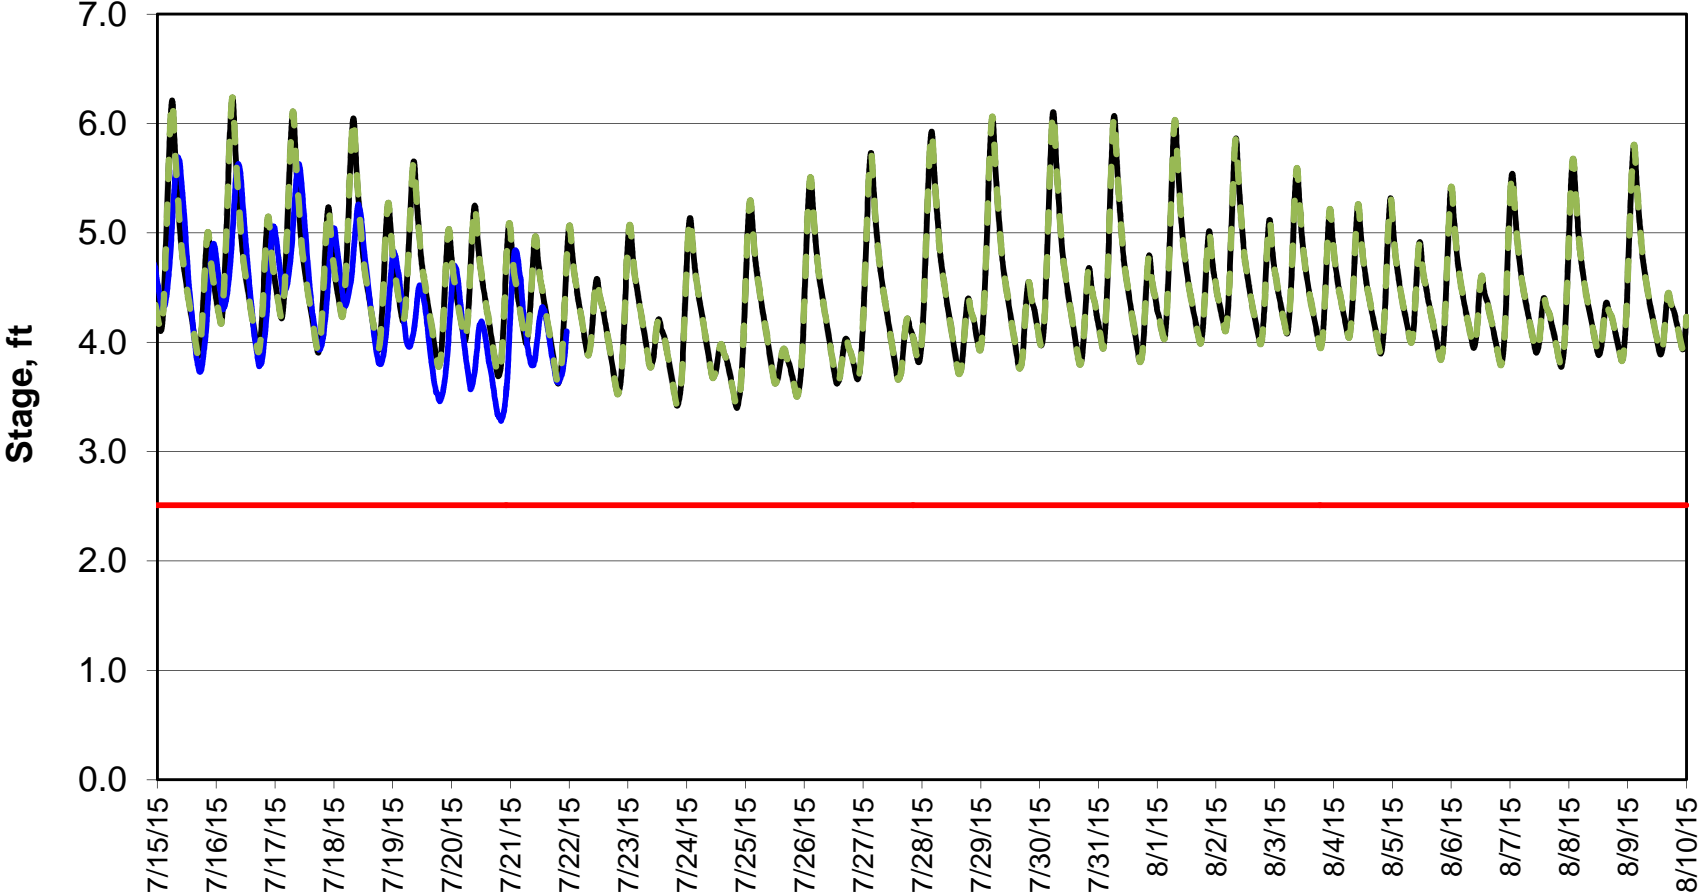

### Forecasted Stage Middle River @ Howard Road

Forecast Period 7/21/2015 thru 8/10/2015

### Forecasted Stage @ Old River @ Tracy Road

Forecast Period 7/21/2015 thru 8/10/2015

### Forecasted Stage @ Doughty Ct/Channel 205

Forecast Period 7/21/2015 thru 8/10/2015